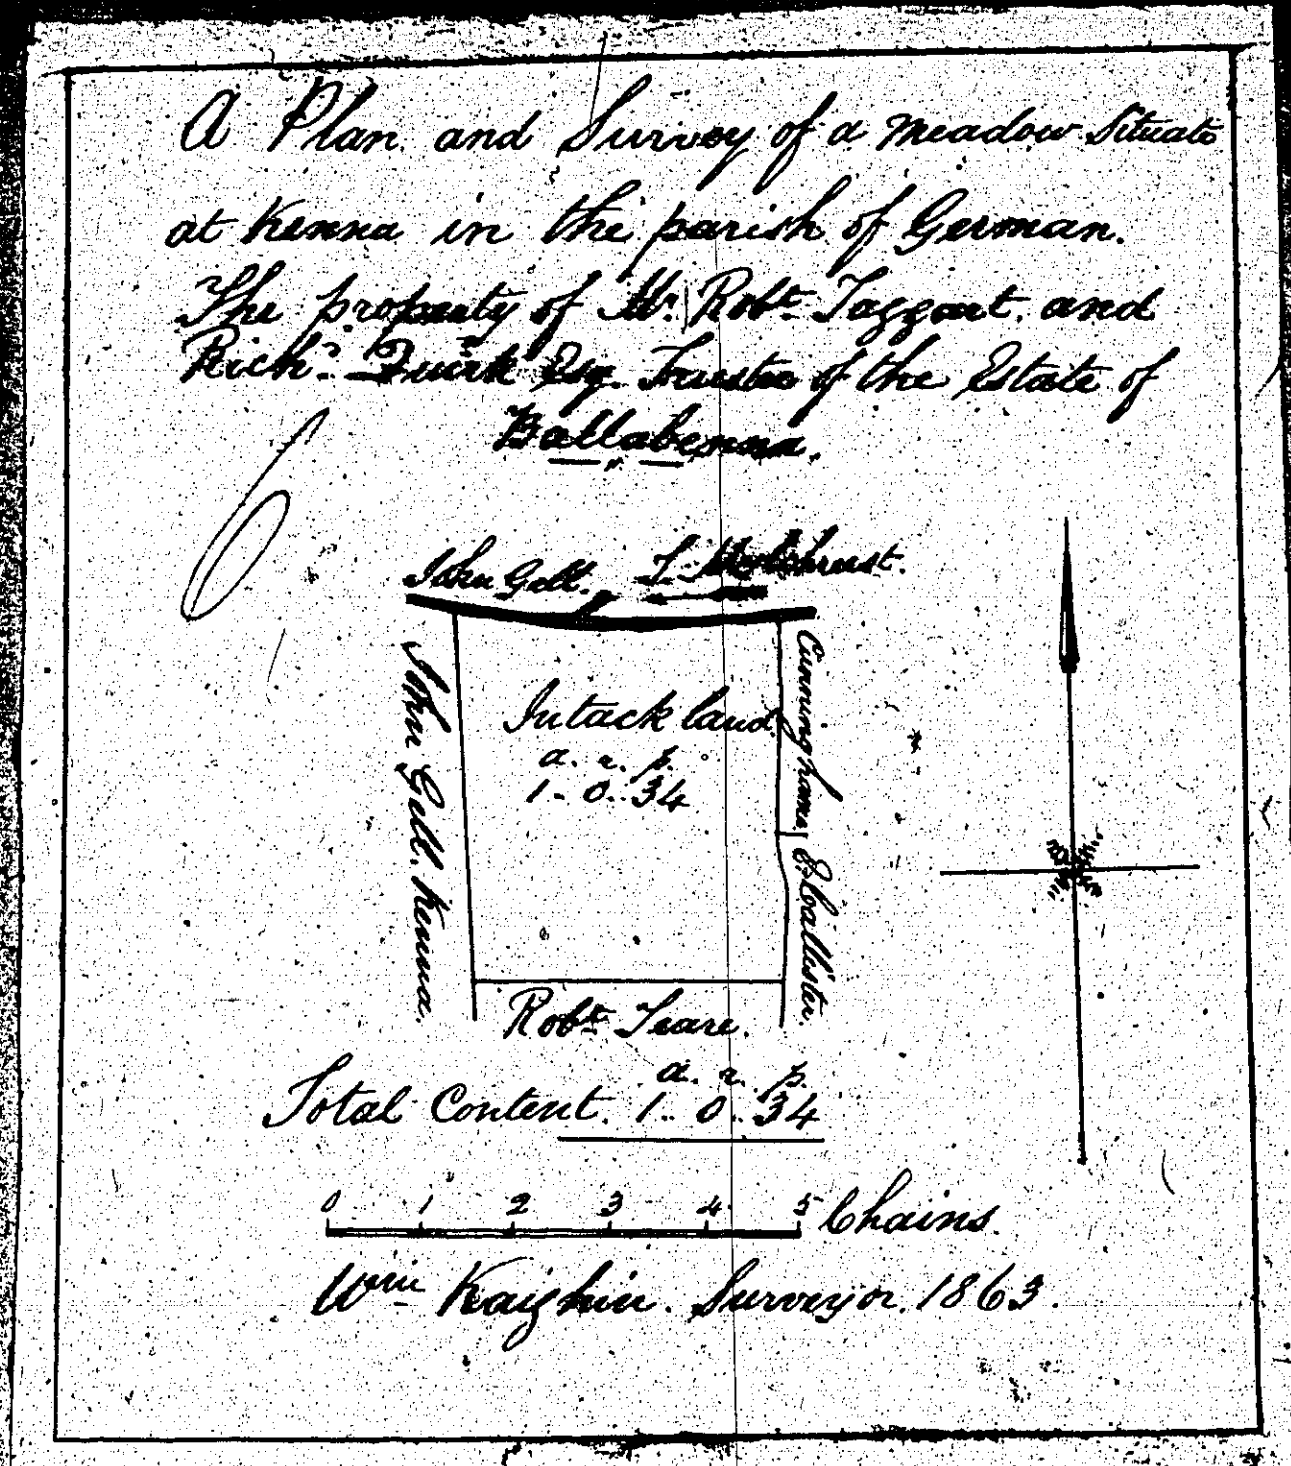

ISLE OF MAN GOVERNMENT: GENERAL REGISTRY

ASYLUM PLANS: PARISH OF GERMAN

Originals coloured (decorative)

1:23