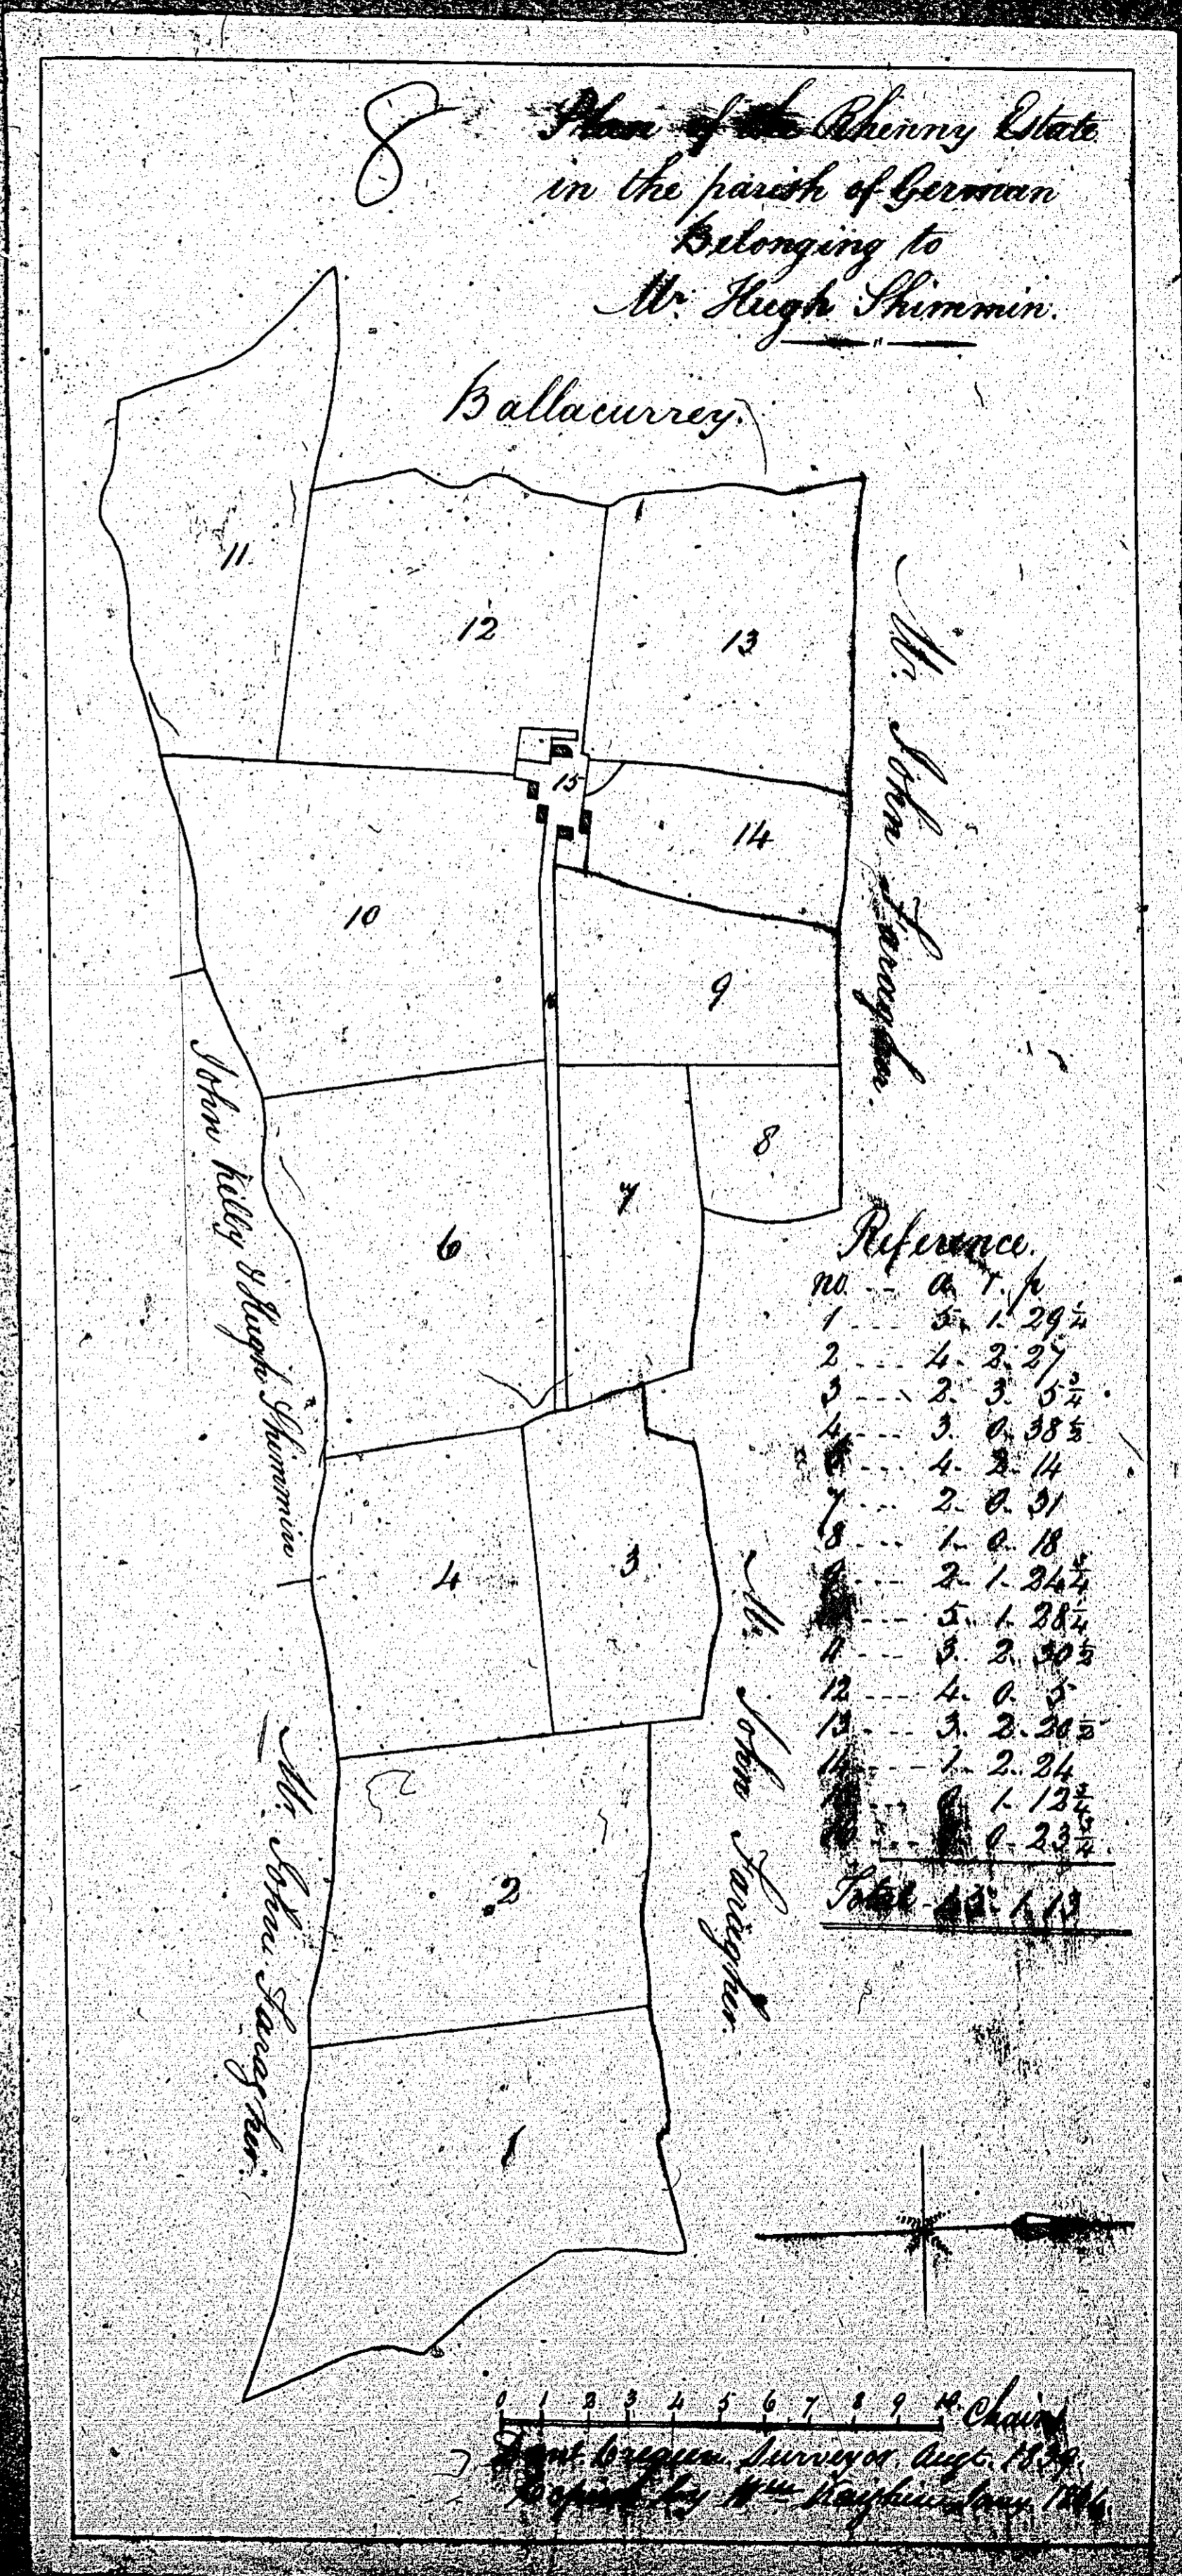

1:23

ISLE OF MAN GOVERNMENT: GENERAL REGISTRY  
 ASYLUM PLANS: PARISH OF GERMAN

Original coloured

1:23

*Plan and Survey of the Estate of Northop  
 situate in the Parish of German  
 The Property of  
 Mr. John, Lacharias, Quenn  
 1865 by David Kelly*