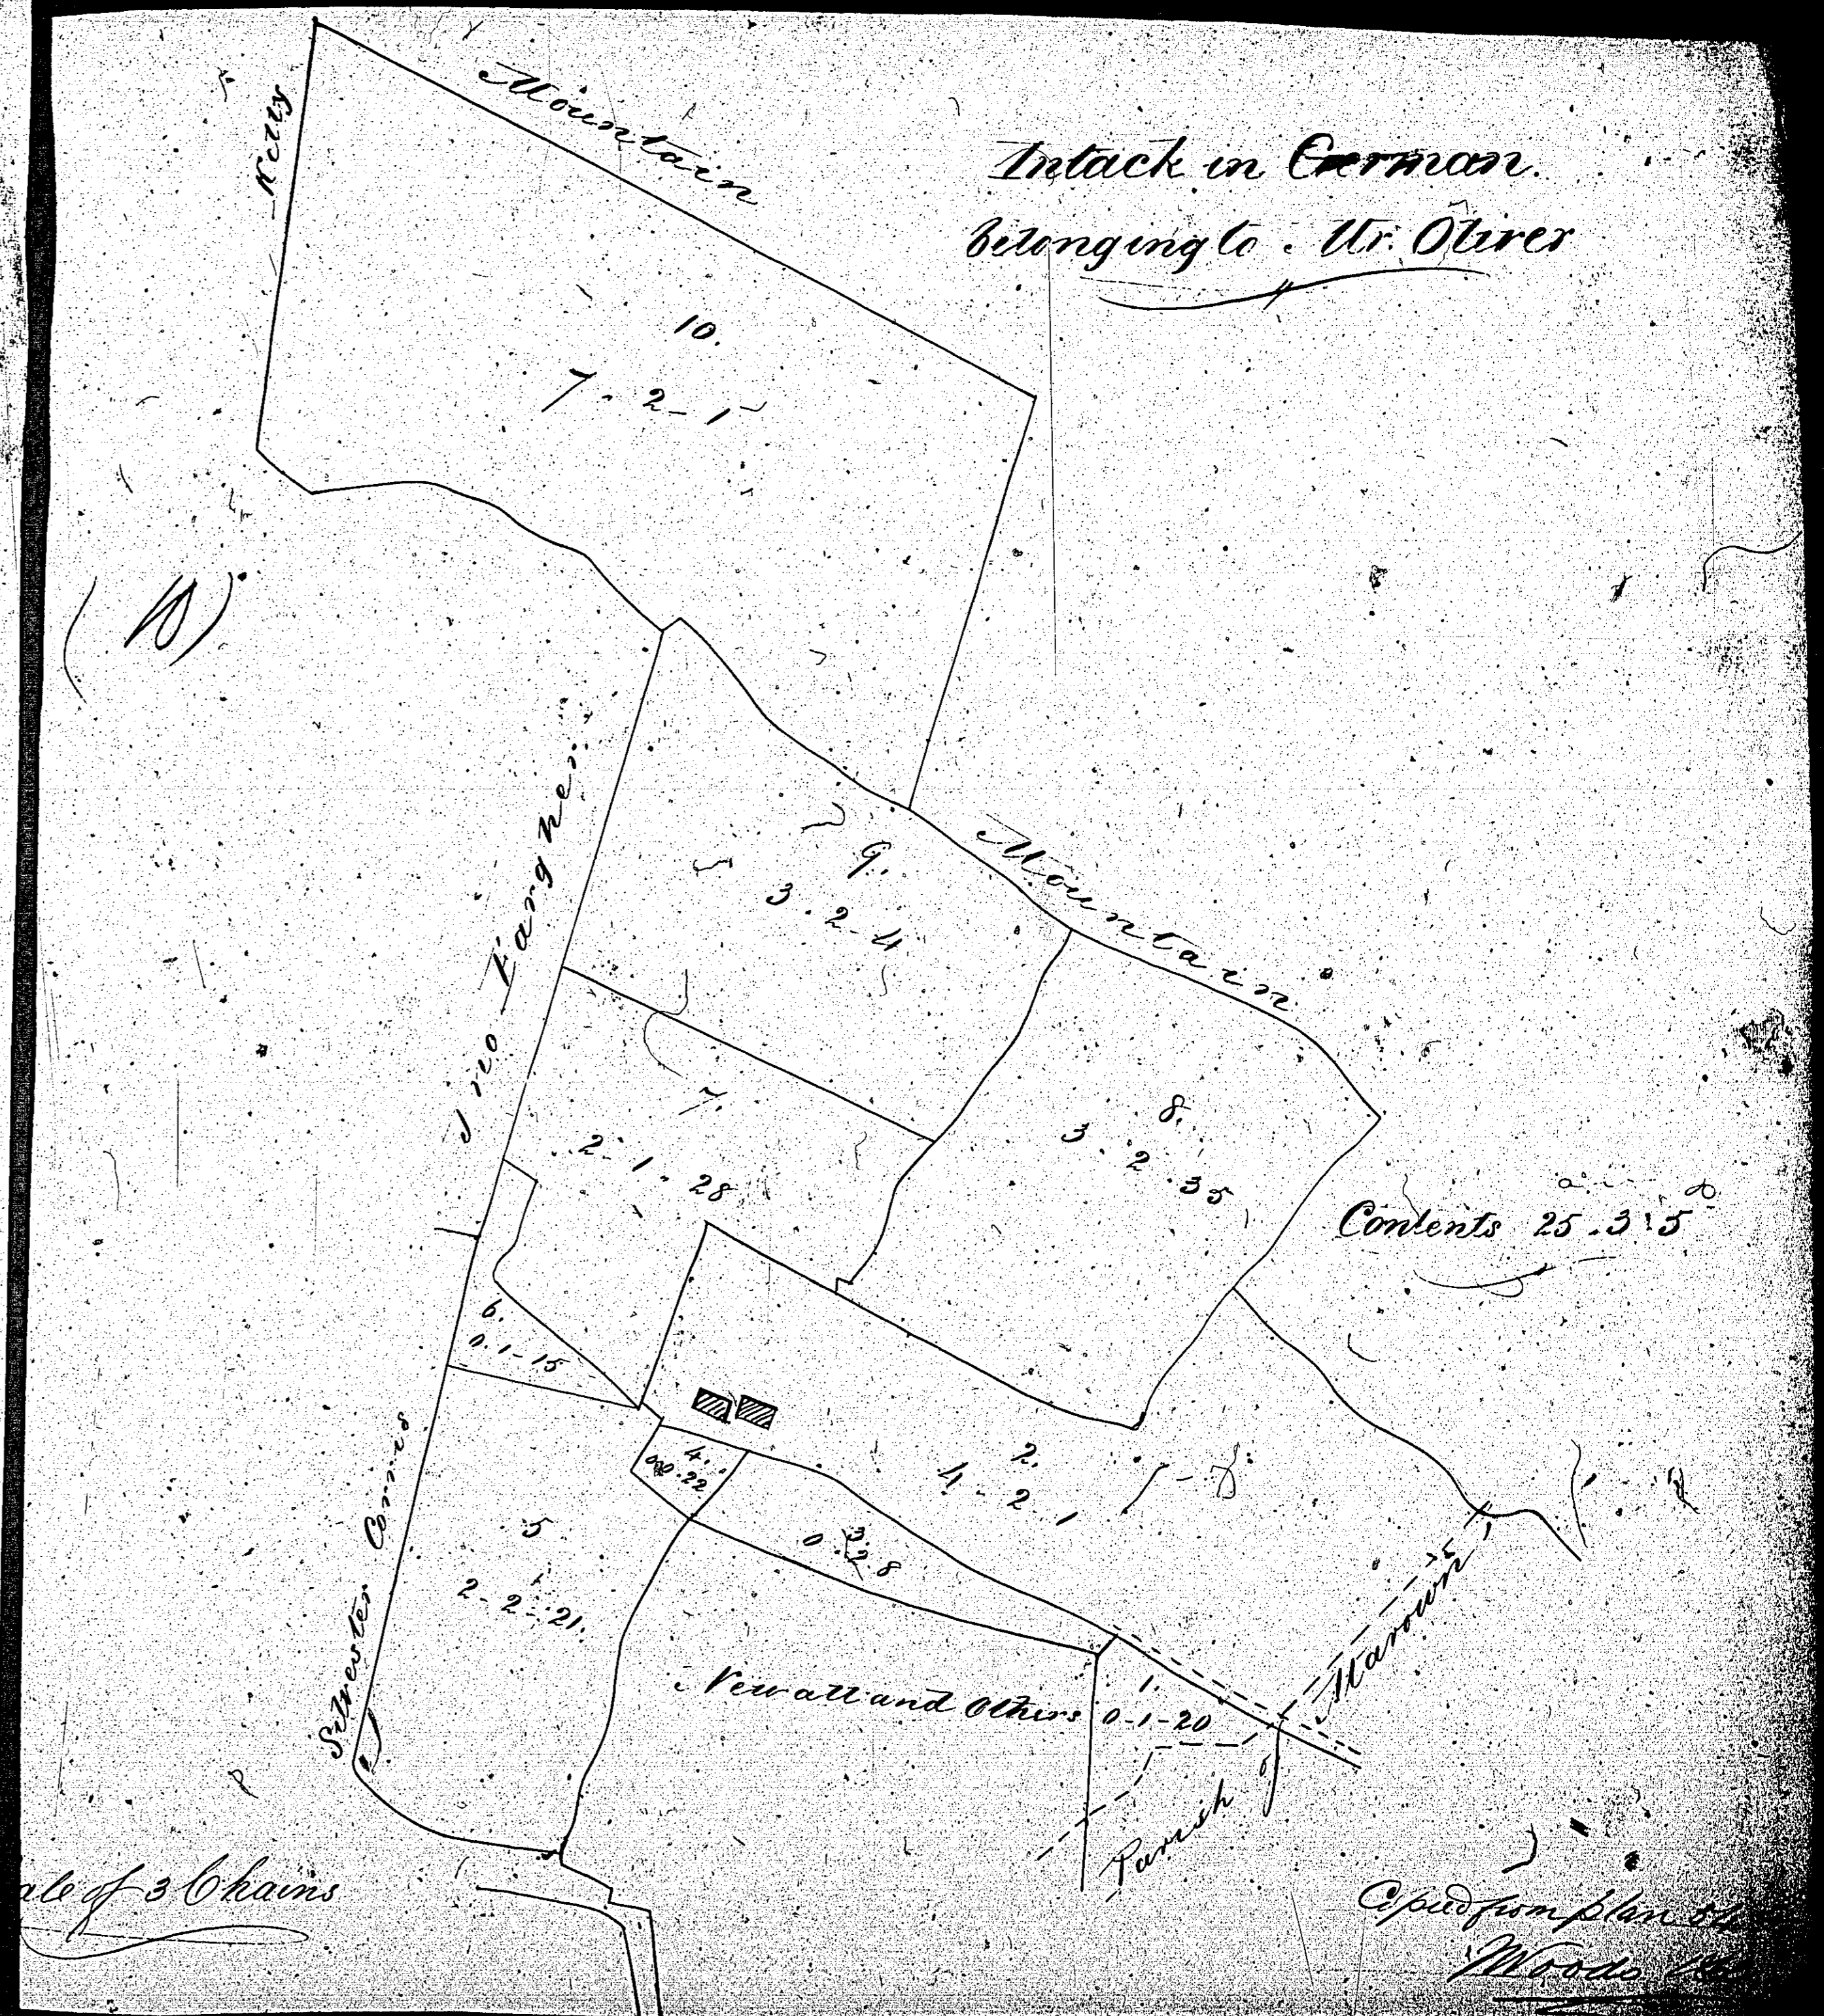

ISLE OF MAN GOVERNMENT: GENERAL REGISTRY

ASYLUM PLANS: PARISH OF GERMAN

Original monotone

1:23