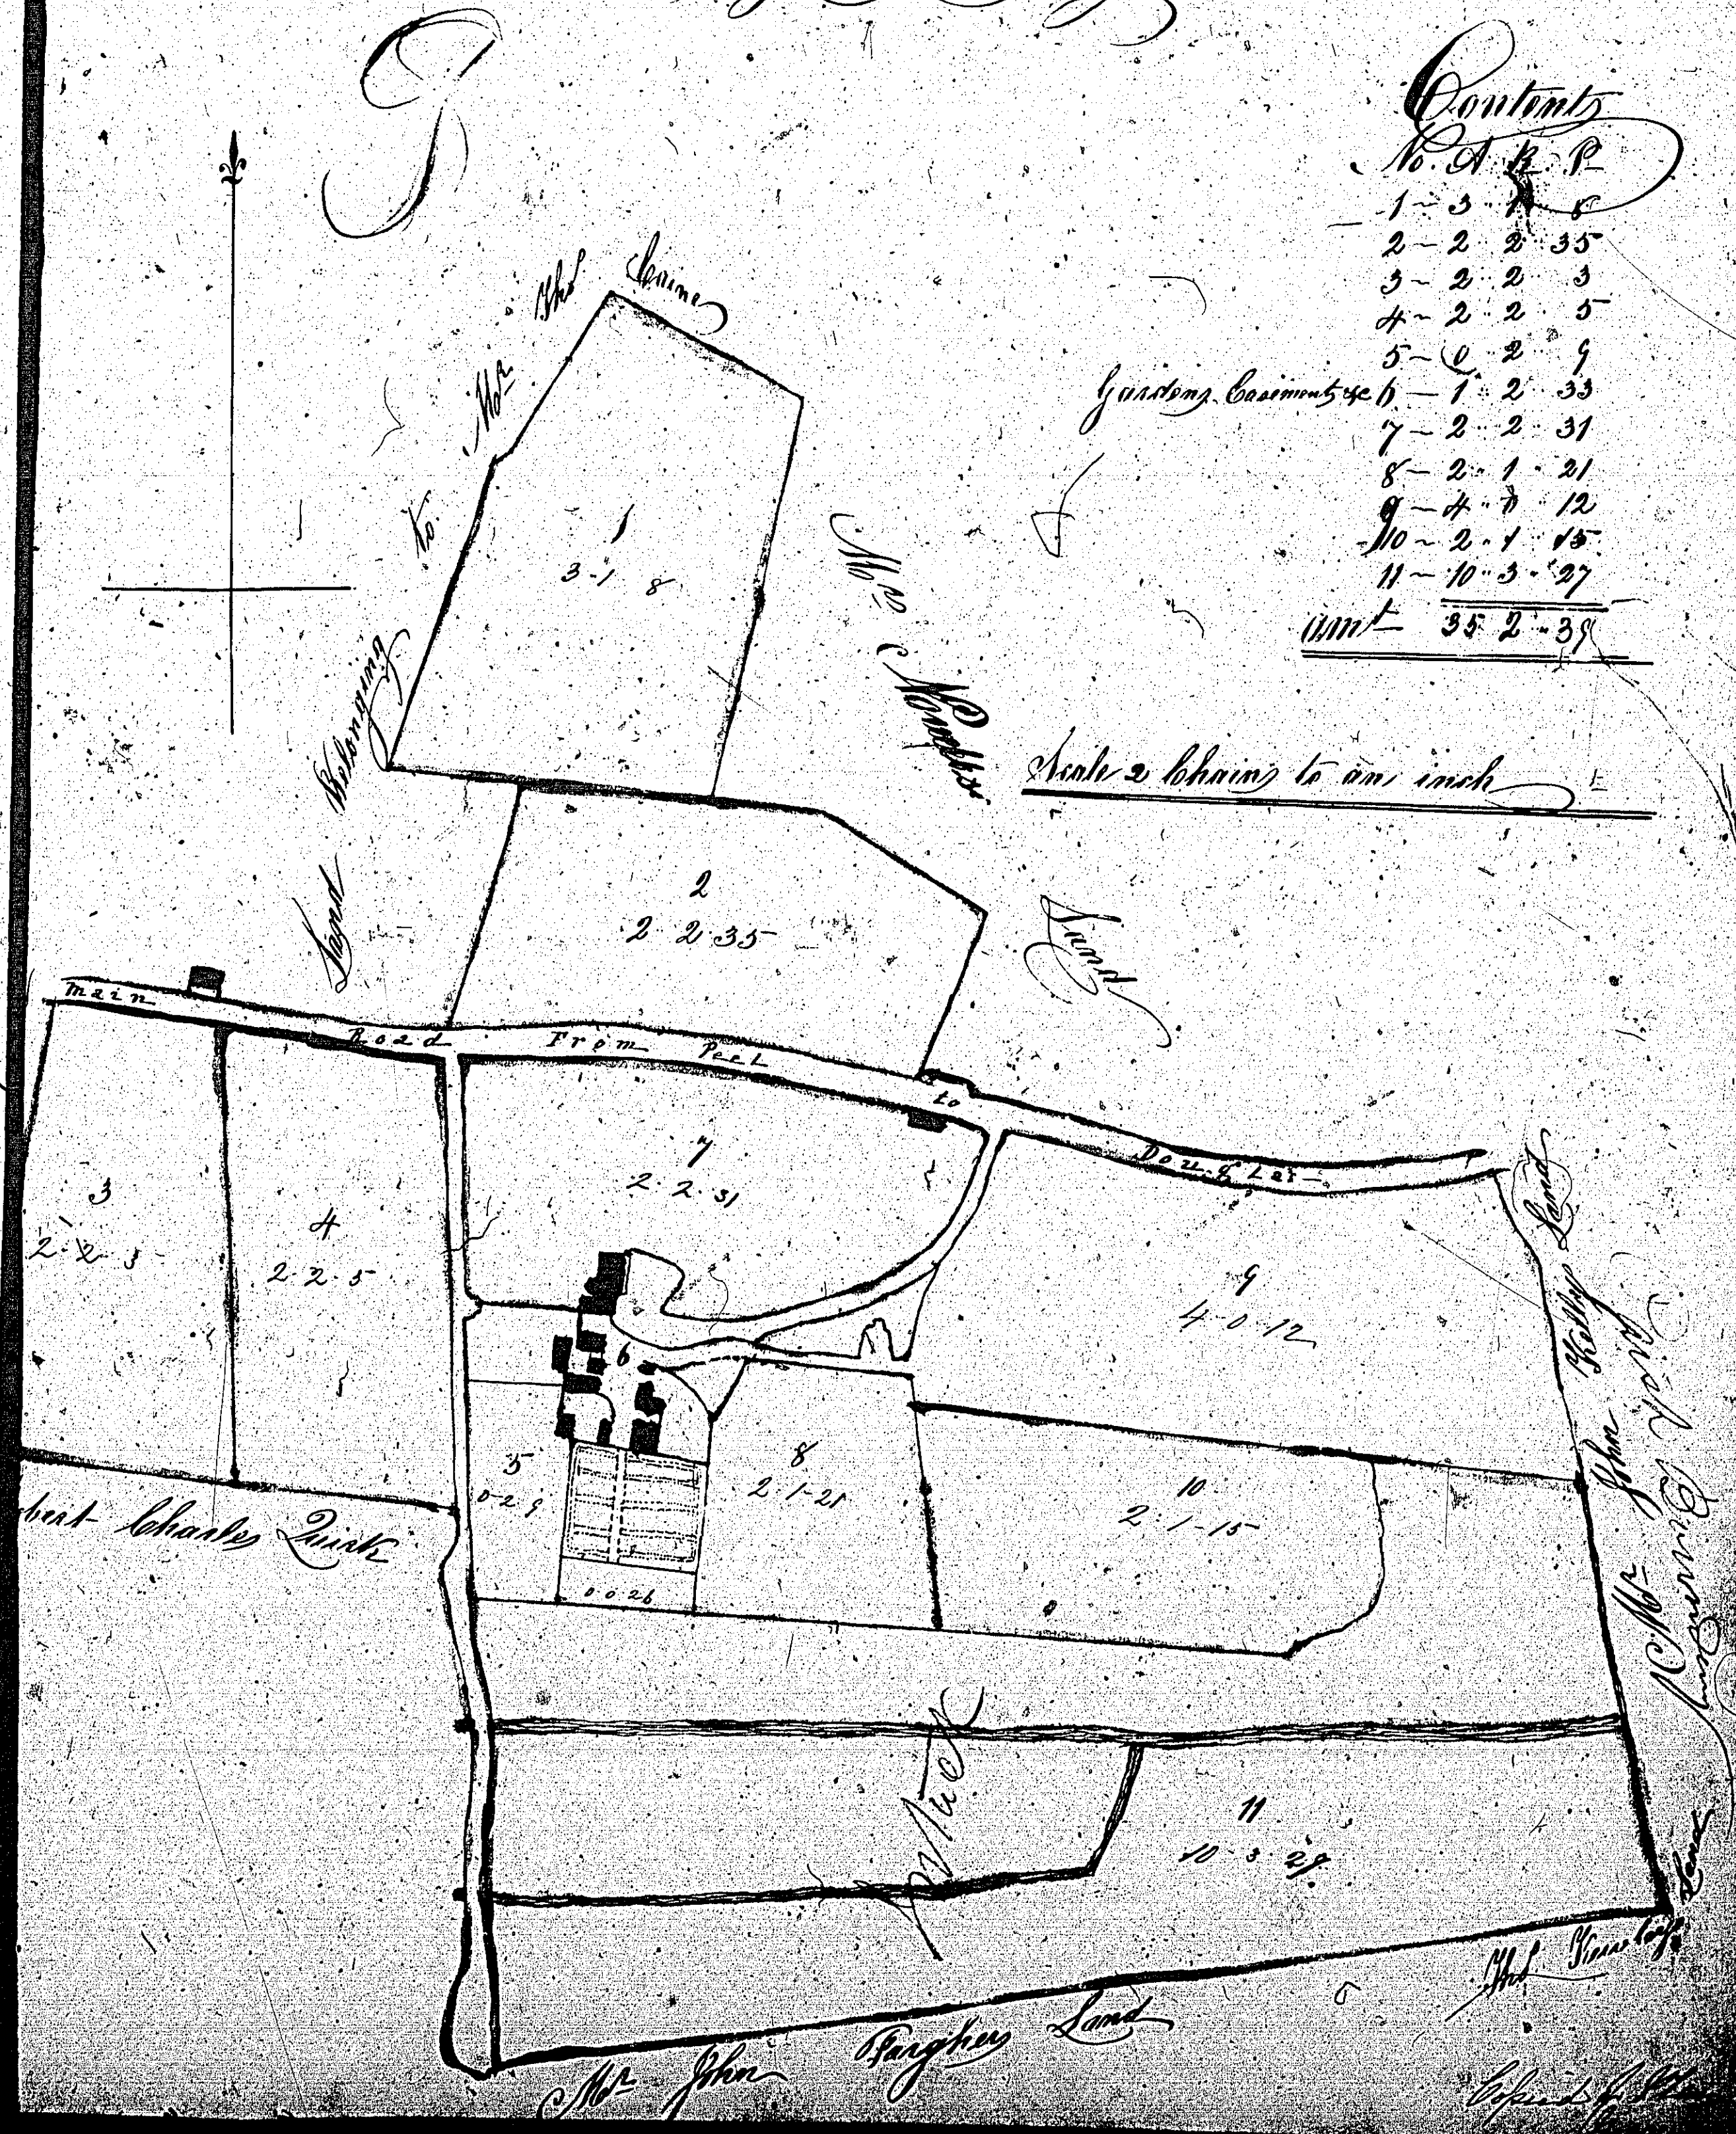

1:23

ISLE OF MAN GOVERNMENT: GENERAL REGISTRY  
 ASYLUM PLANS: PARISH OF GERMAN

Original coloured

1:23

*Plan and Survey of the Estate of Northop  
 situate in the Parish of German  
 The Property of  
 Mr. John, Lacharias, Quenn  
 1865 by David Kelly*