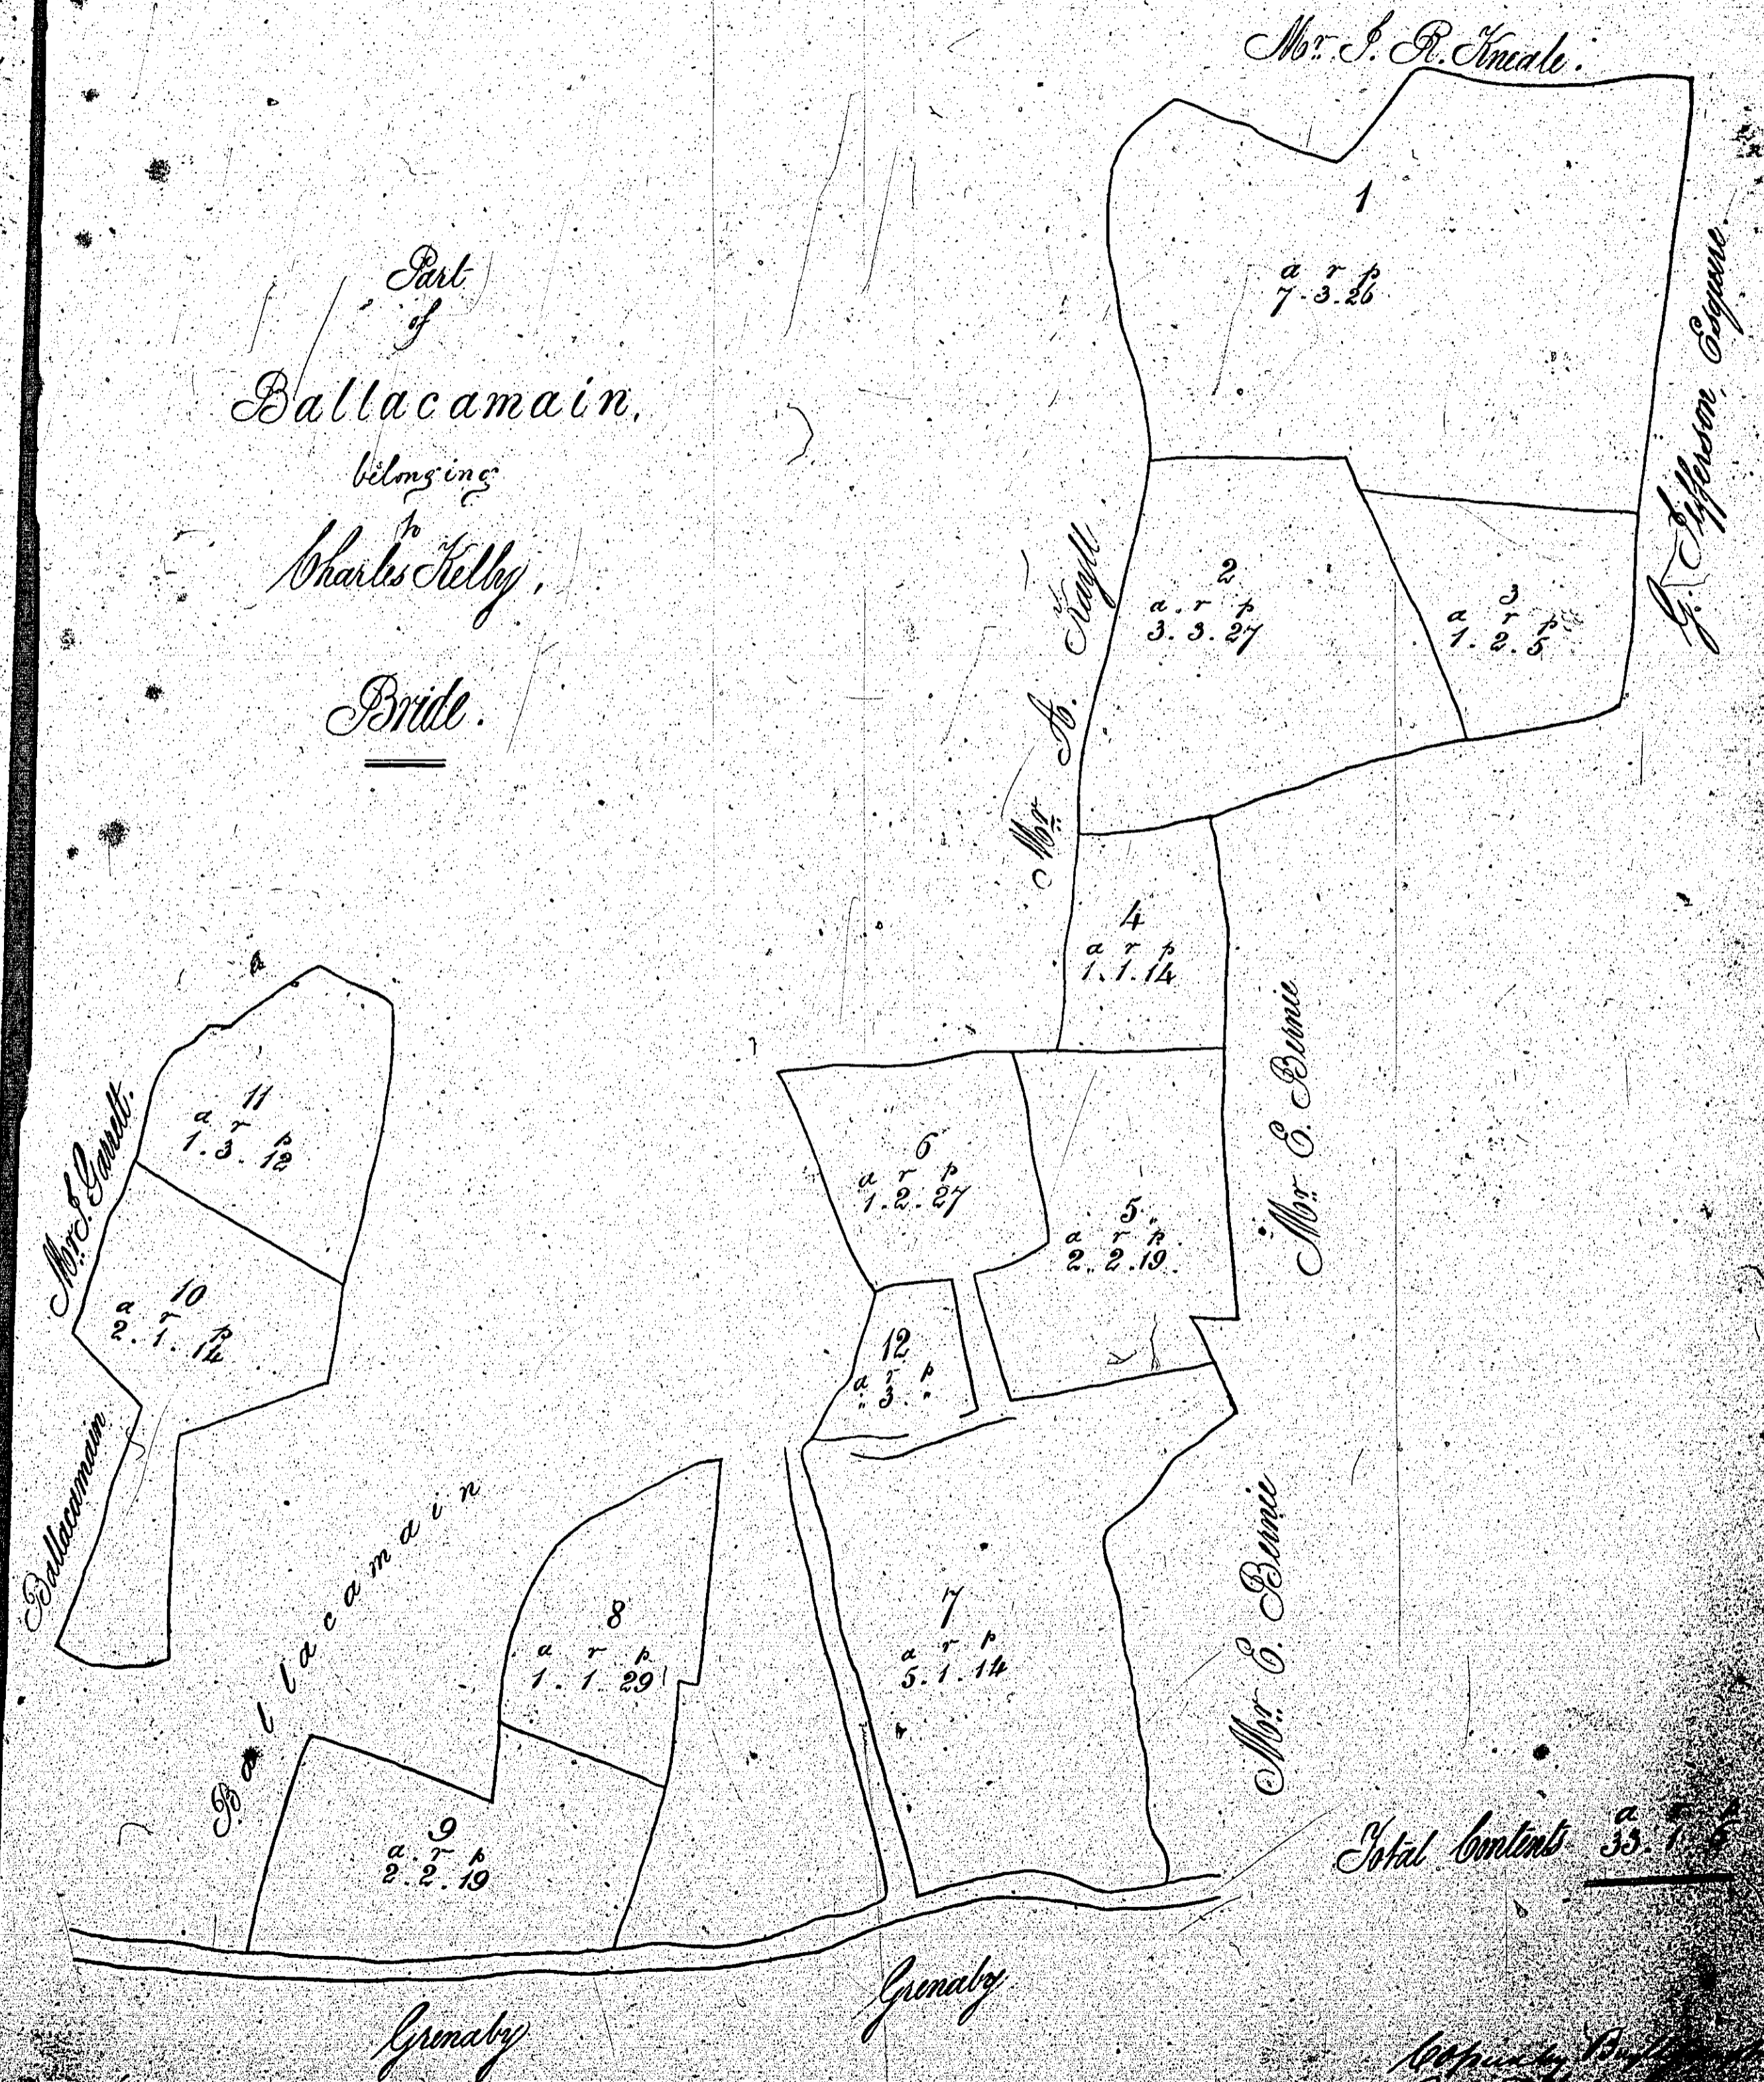

ISLE OF MAN GOVERNMENT: GENERAL REGISTRY

ASYLUM PLANS: PARISH OF BRIDE

Original monotone

1:23

48A
1.6

Part of
Ballacomain,
belonging
to
Charles Kelly,
Bride.

Copied by [unclear]
From the [unclear]

ISLE OF MAN GOVERNMENT: GENERAL REGISTRY

1:23

~~66A~~ 35
54

Copied from *White Plan*
1052 by R. M. J. 1861.

~~60A~~
55

Scale - 3 Chains to an Inch

Copied from *White Plan*, for Bride,
1052 by R. M. J. 1861.

Antack p. 42
in
Bride
Belonging
to
Chas. Small