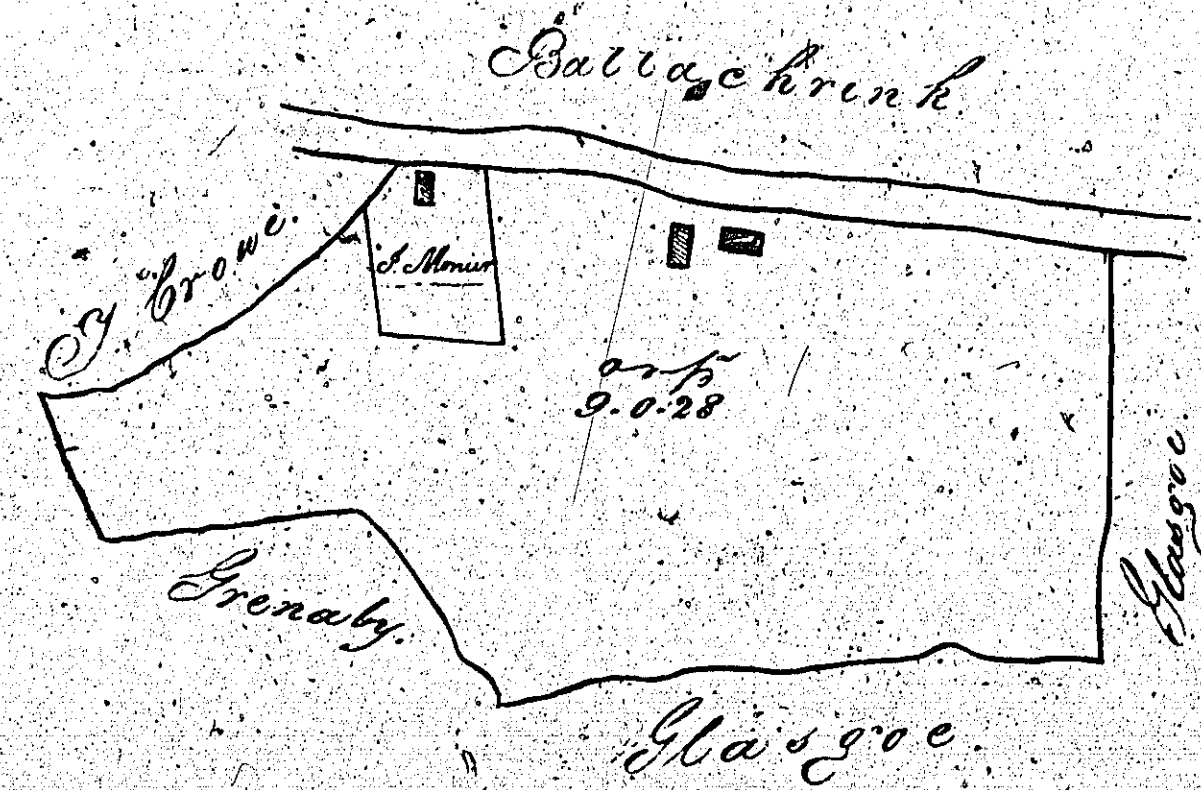

ISLE OF MAN GOVERNMENT: GENERAL REGISTRY

ASYLUM PLANS: PARISH OF BRIDE

Original monotone

1:23

48A
1.6

Part of
Ballacomain,
belonging
to
Charles Kelly,
Bride.

Copied by [unclear]
From the [unclear]

ISLE OF MAN GOVERNMENT: GENERAL REGISTRY

1:23

~~66A~~ 35
54

Copied from *White Plan*
1052 by R. M. J. 1861.

~~60A~~
55

Scale - 3 Chains to an Inch

Copied from *White Plan*, for Bride,
1052 by R. M. J. 1861.

Antack p. 42
in
Bride
Belonging
to
Chas. Small