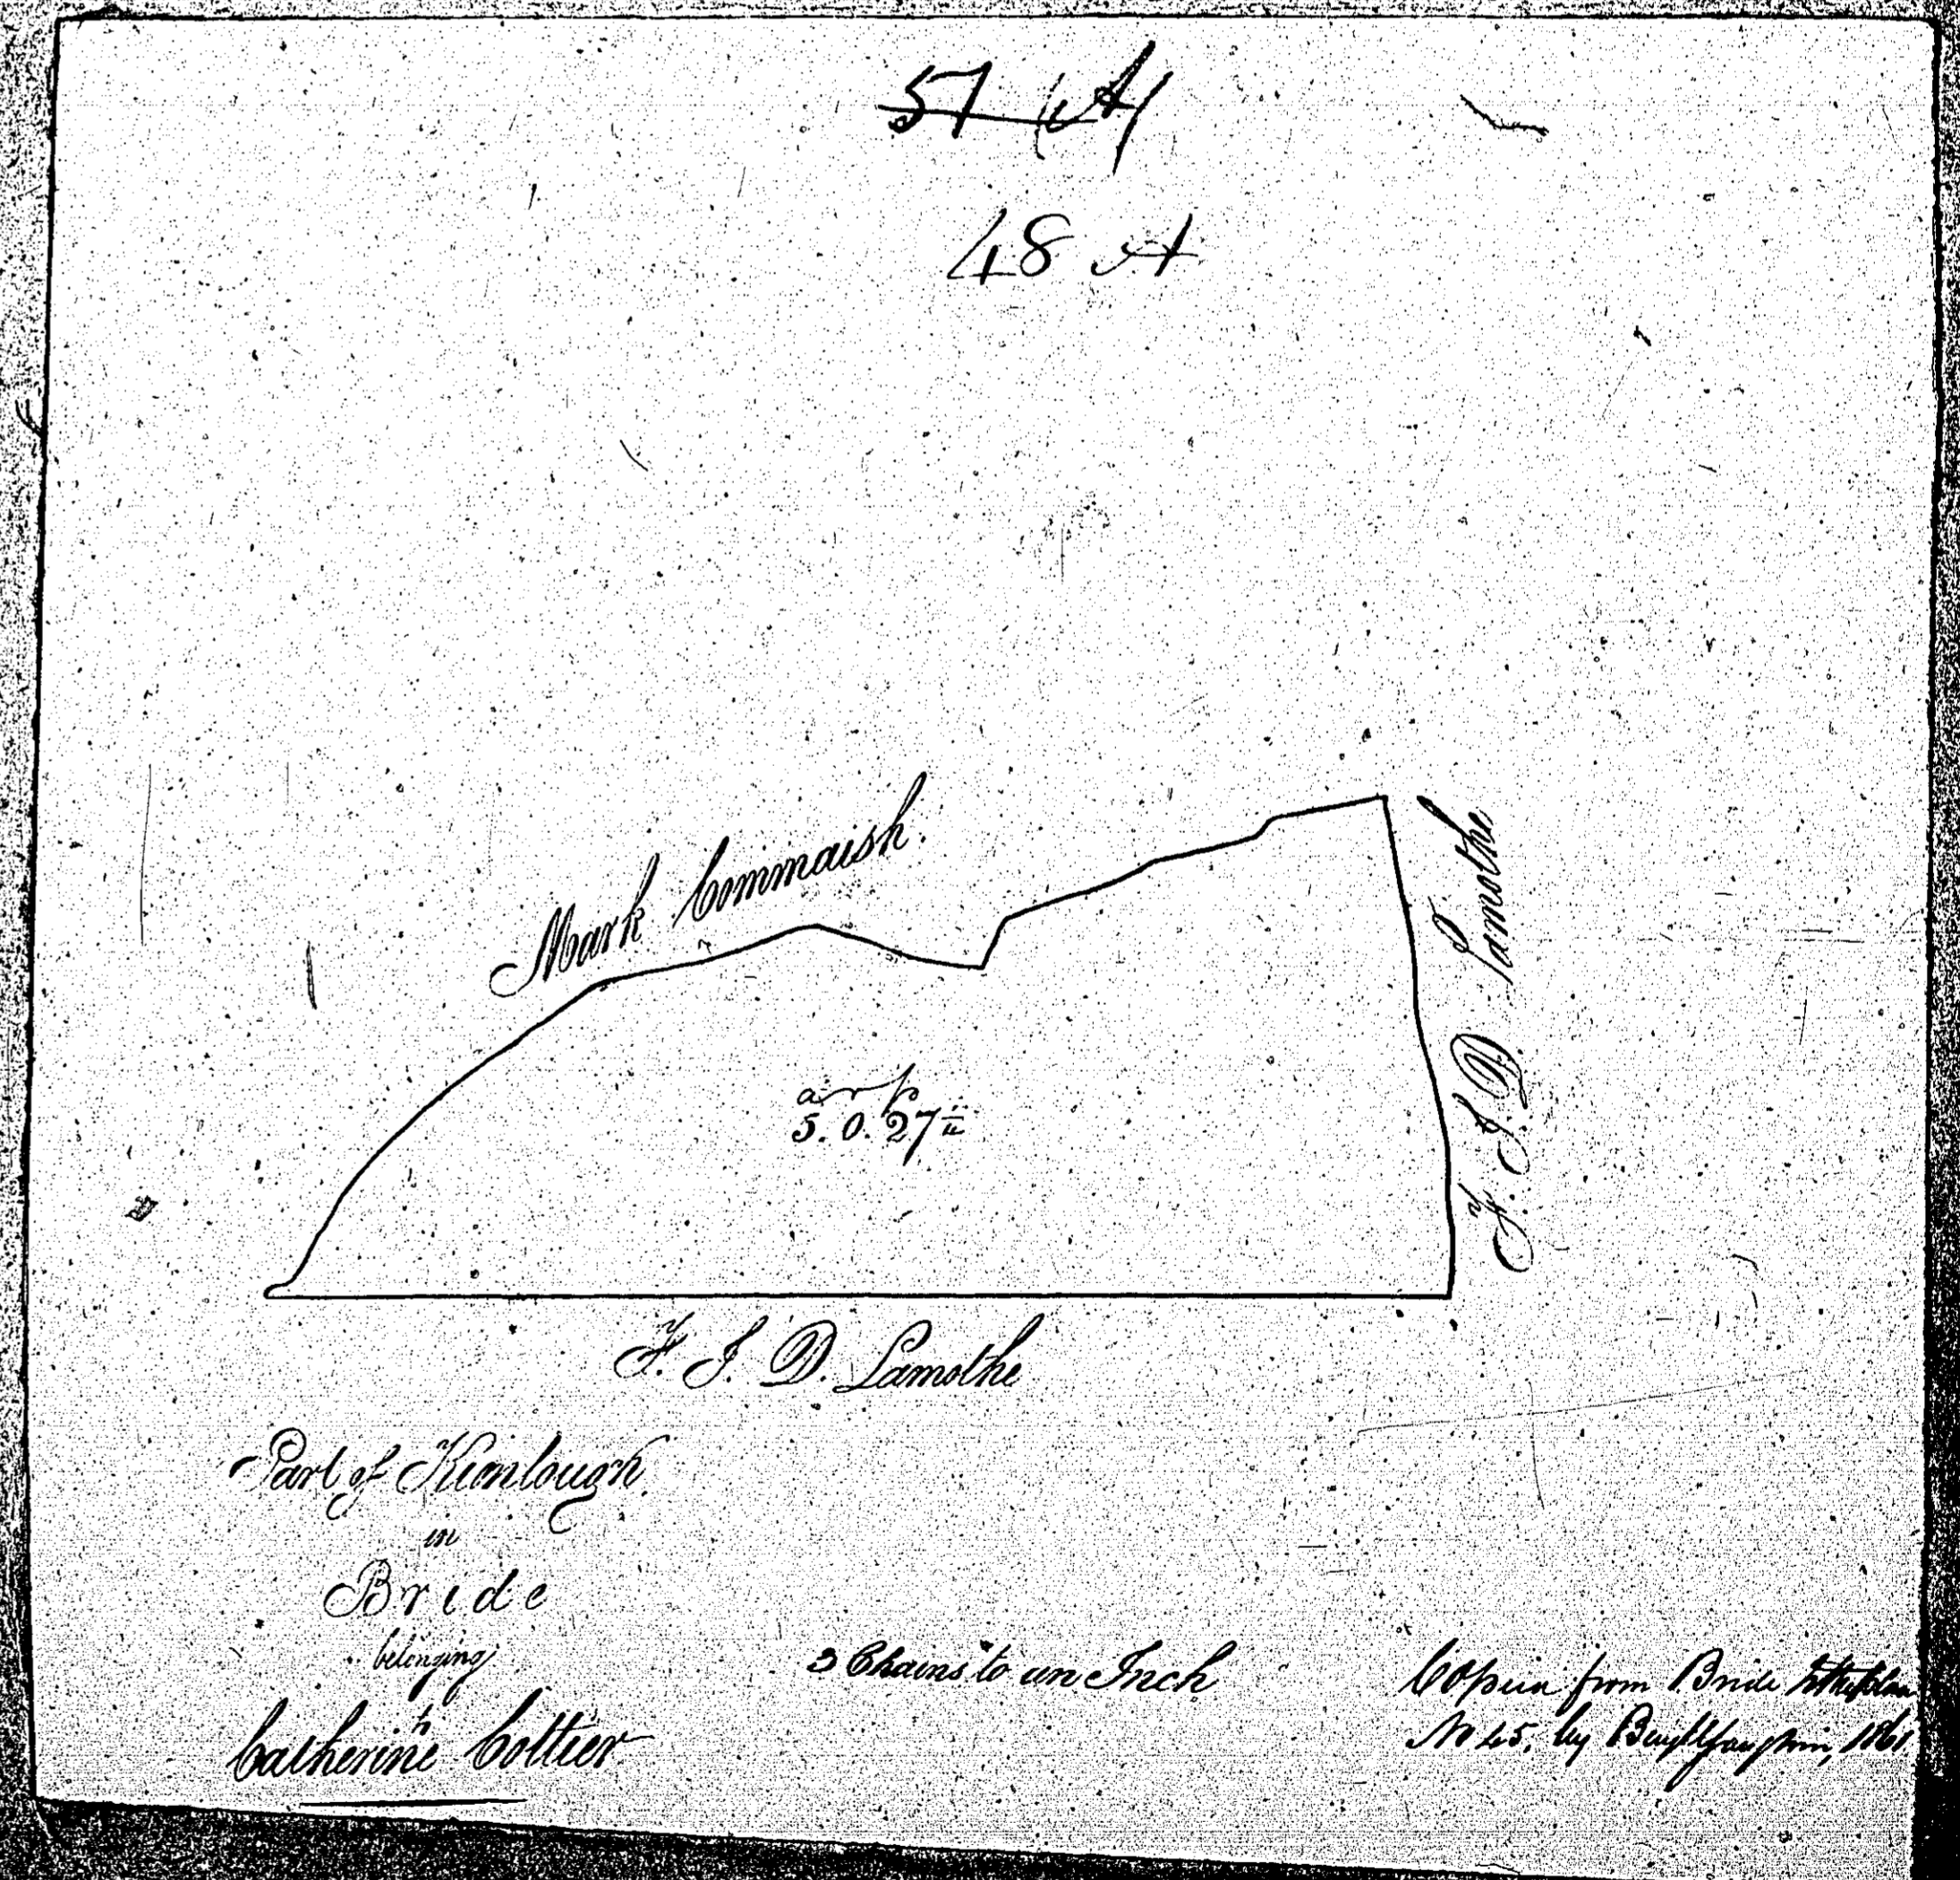

ISLE OF MAN GOVERNMENT: GENERAL REGISTRY

ASYLUM PLANS: PARISH OF BRIDE

Originals monotone

1:23