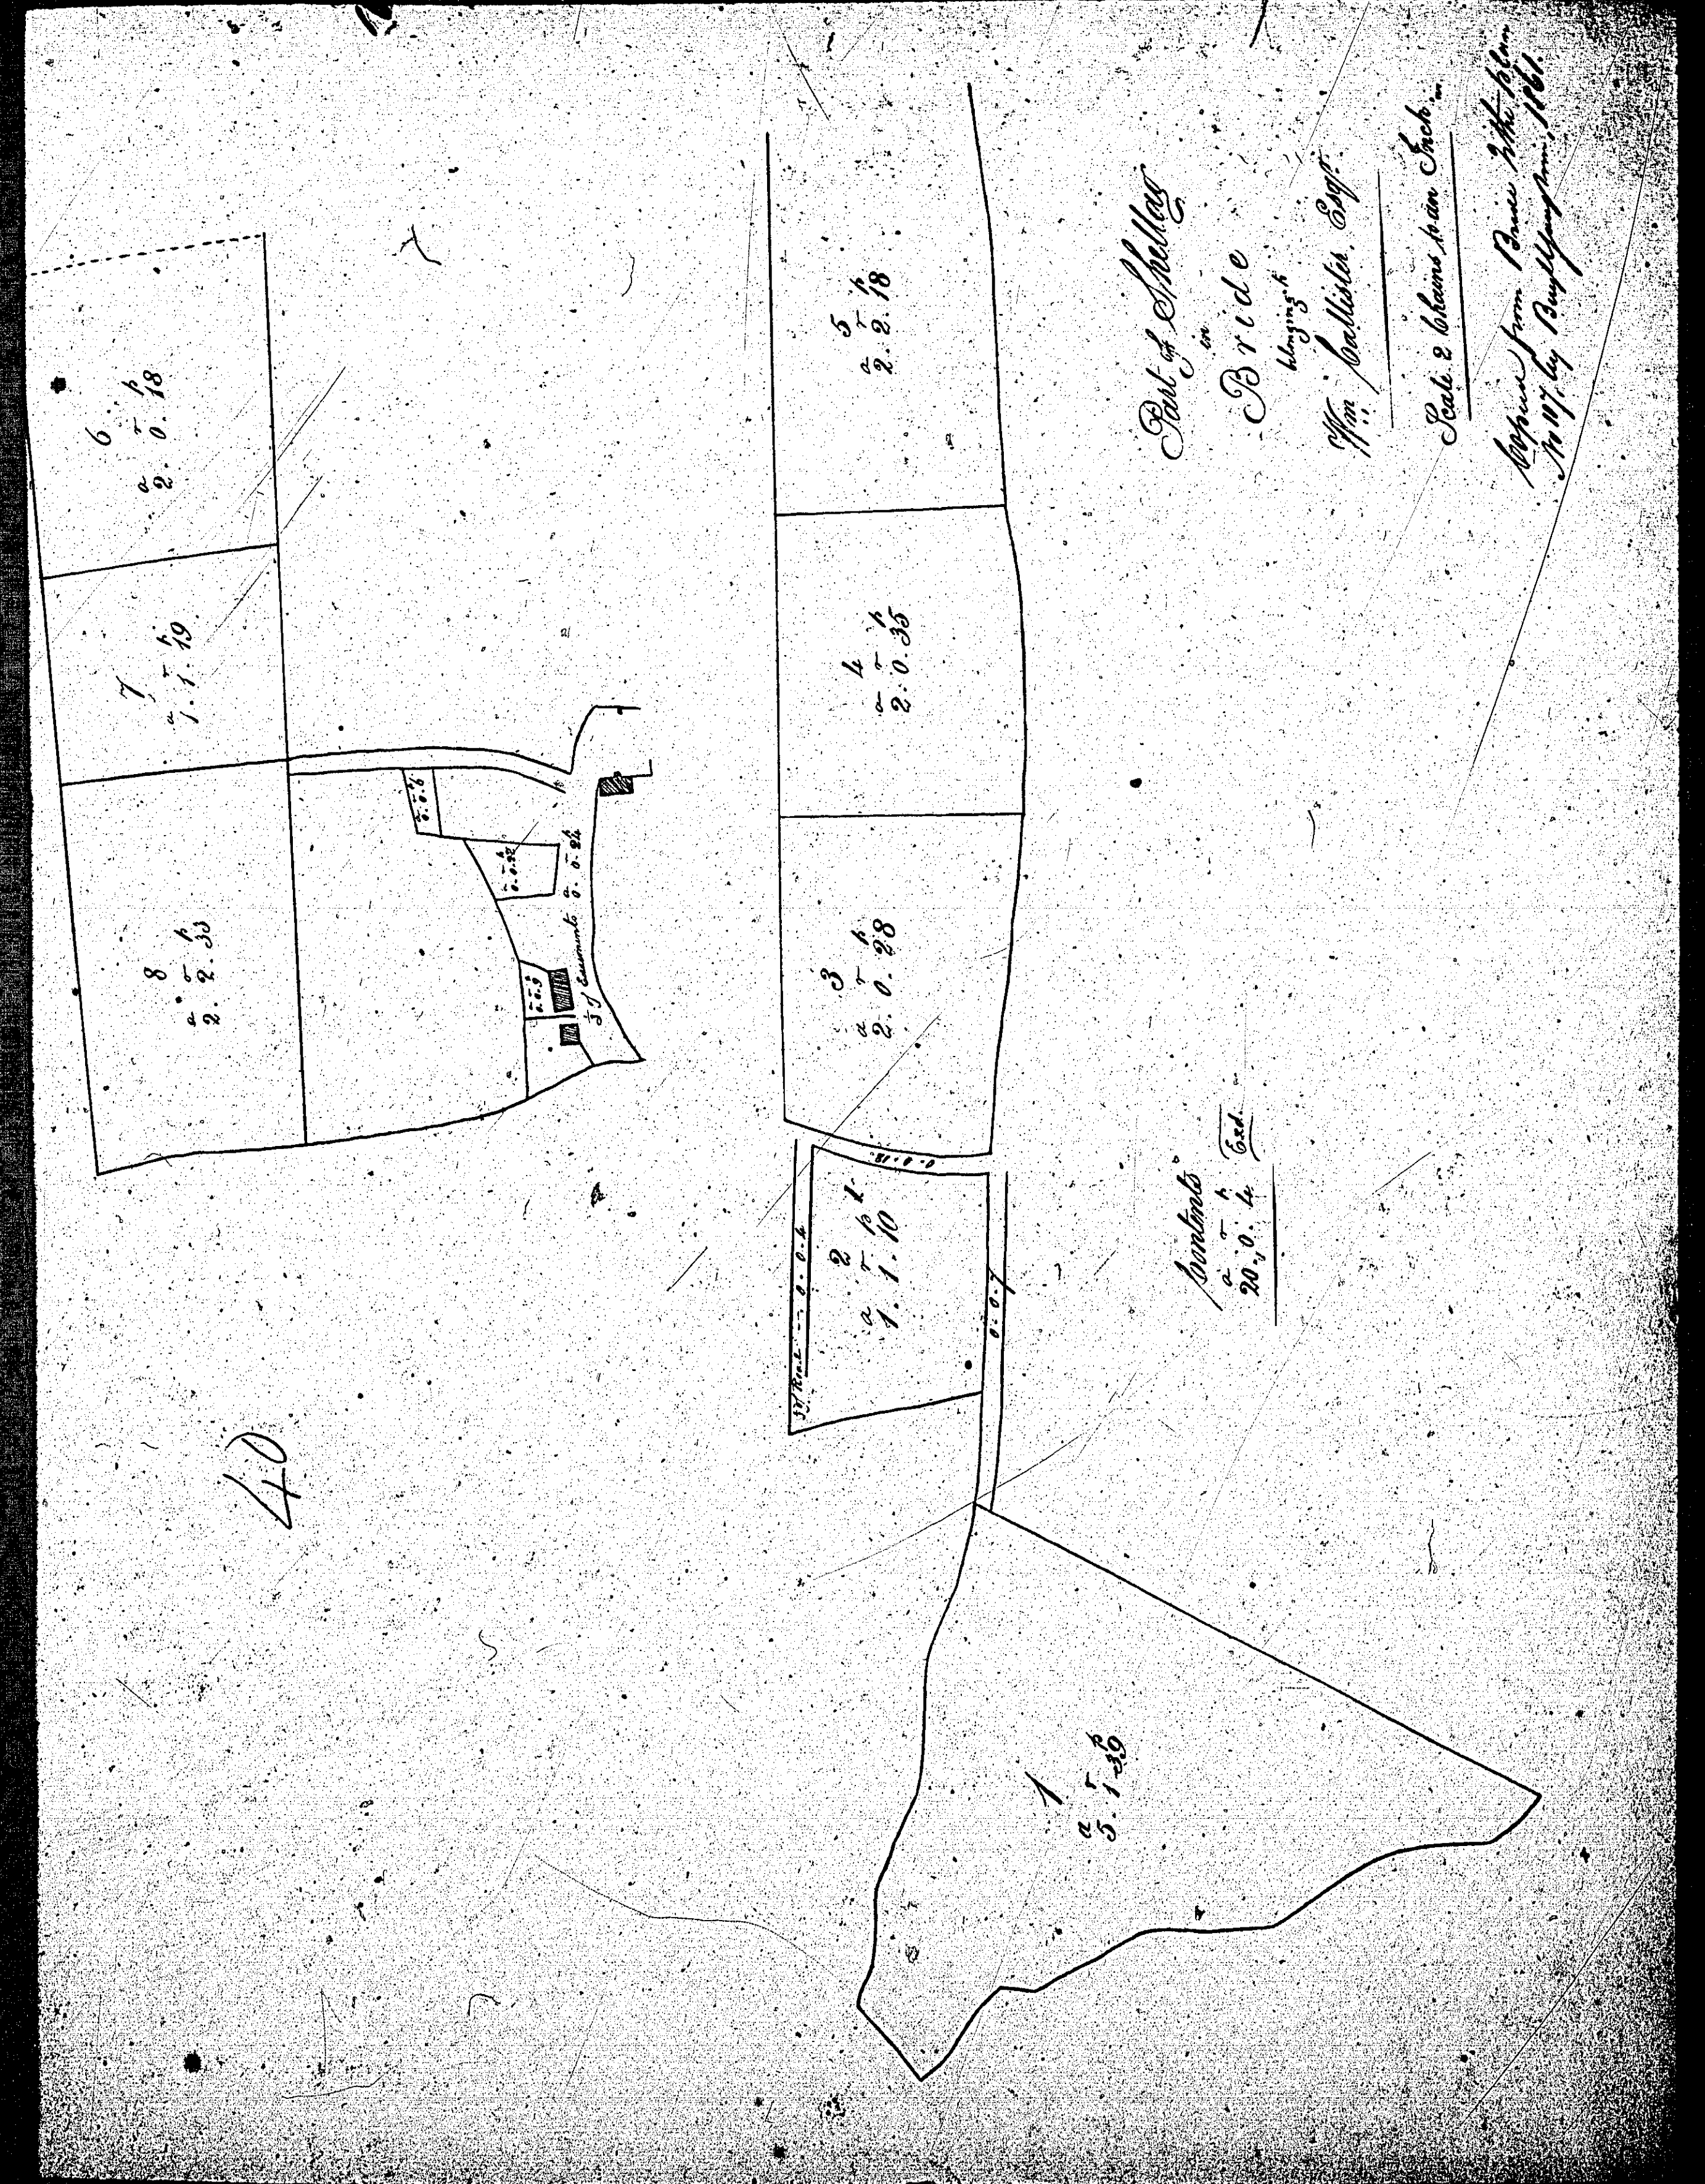

ISLE OF MAN GOVERNMENT: GENERAL REGISTRY

ASYLUM PLANS: PARISH OF BRIDE

Original monotone

1:23

ISLE OF MAN GOVERNMENT: GENERAL REGISTRY

ASYLUM PLANS: PARISH OF BRIDE

Originals monotone

1:23

Part of  
Ballacomain,

belonging

to  
Charles Kelly,

Bride.