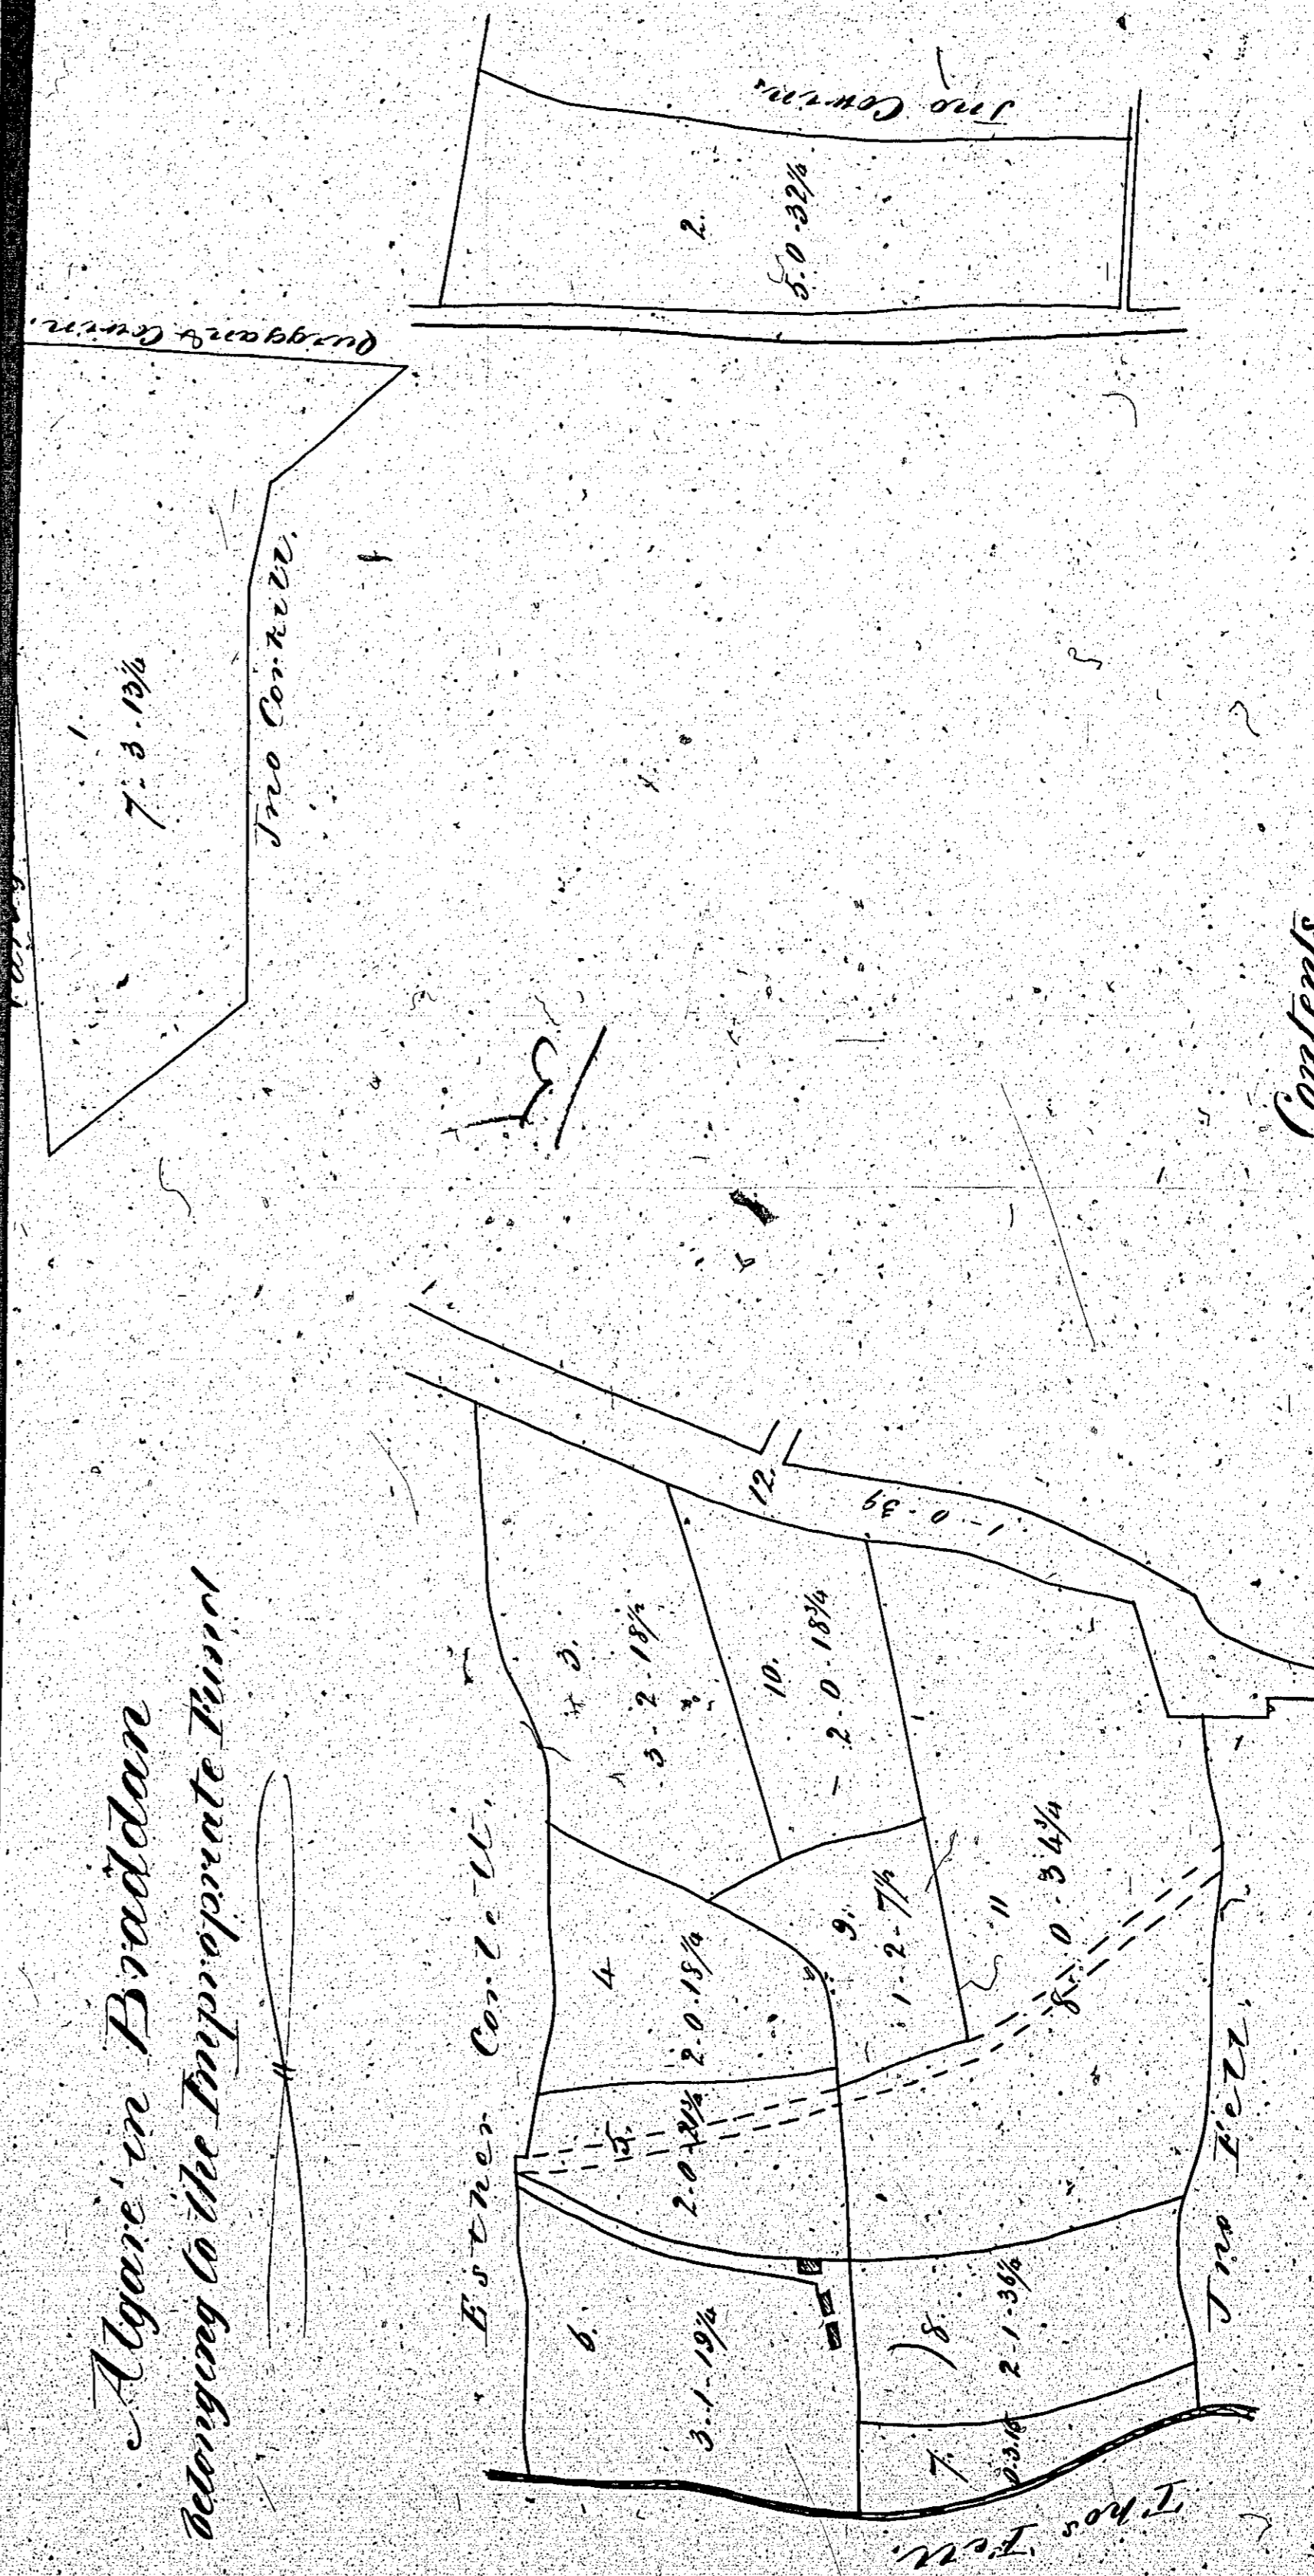

ISLE OF MAN GOVERNMENT: GENERAL REGISTRY

ASYLUM PLANS: PARISH OF BRADDAN

Original monotone

1:23

Contents
1 to 2 Total 13.0.5%
3 to 12 Oligare 17.2.29
Total 30.2.34%

Scale of 1/32000

Copy from plan of 1863