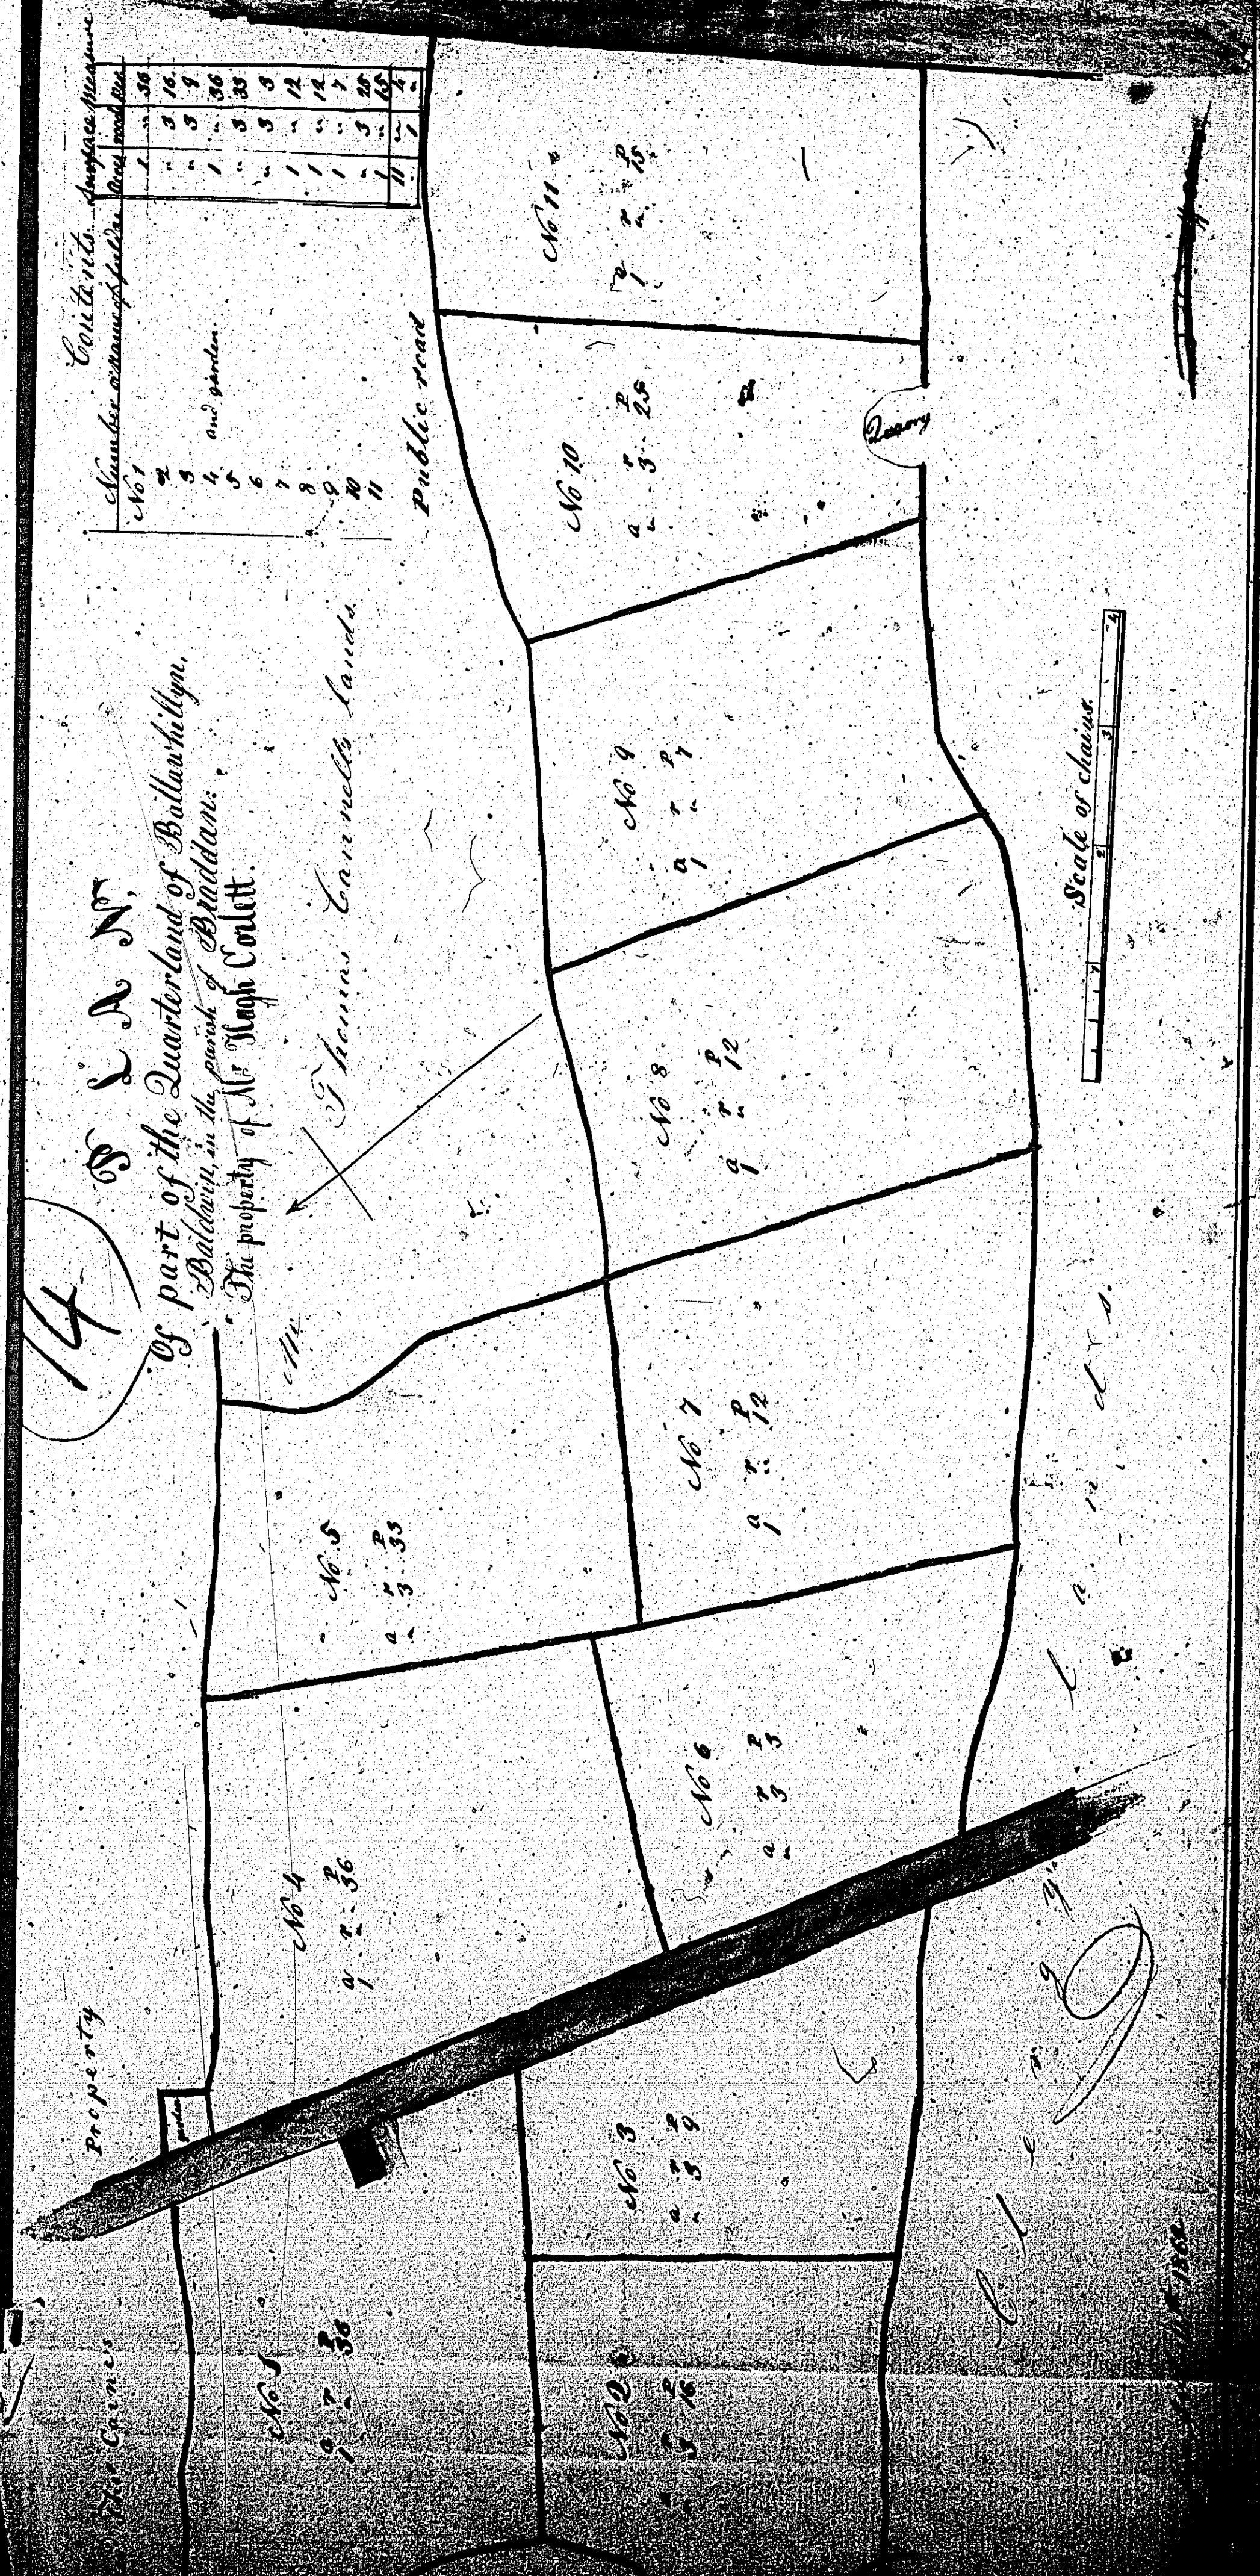

ISLE OF MAN GOVERNMENT: GENERAL REGISTRY

ASYLUM PLANS: PARISH OF BRADDAN

Original coloured

1:23