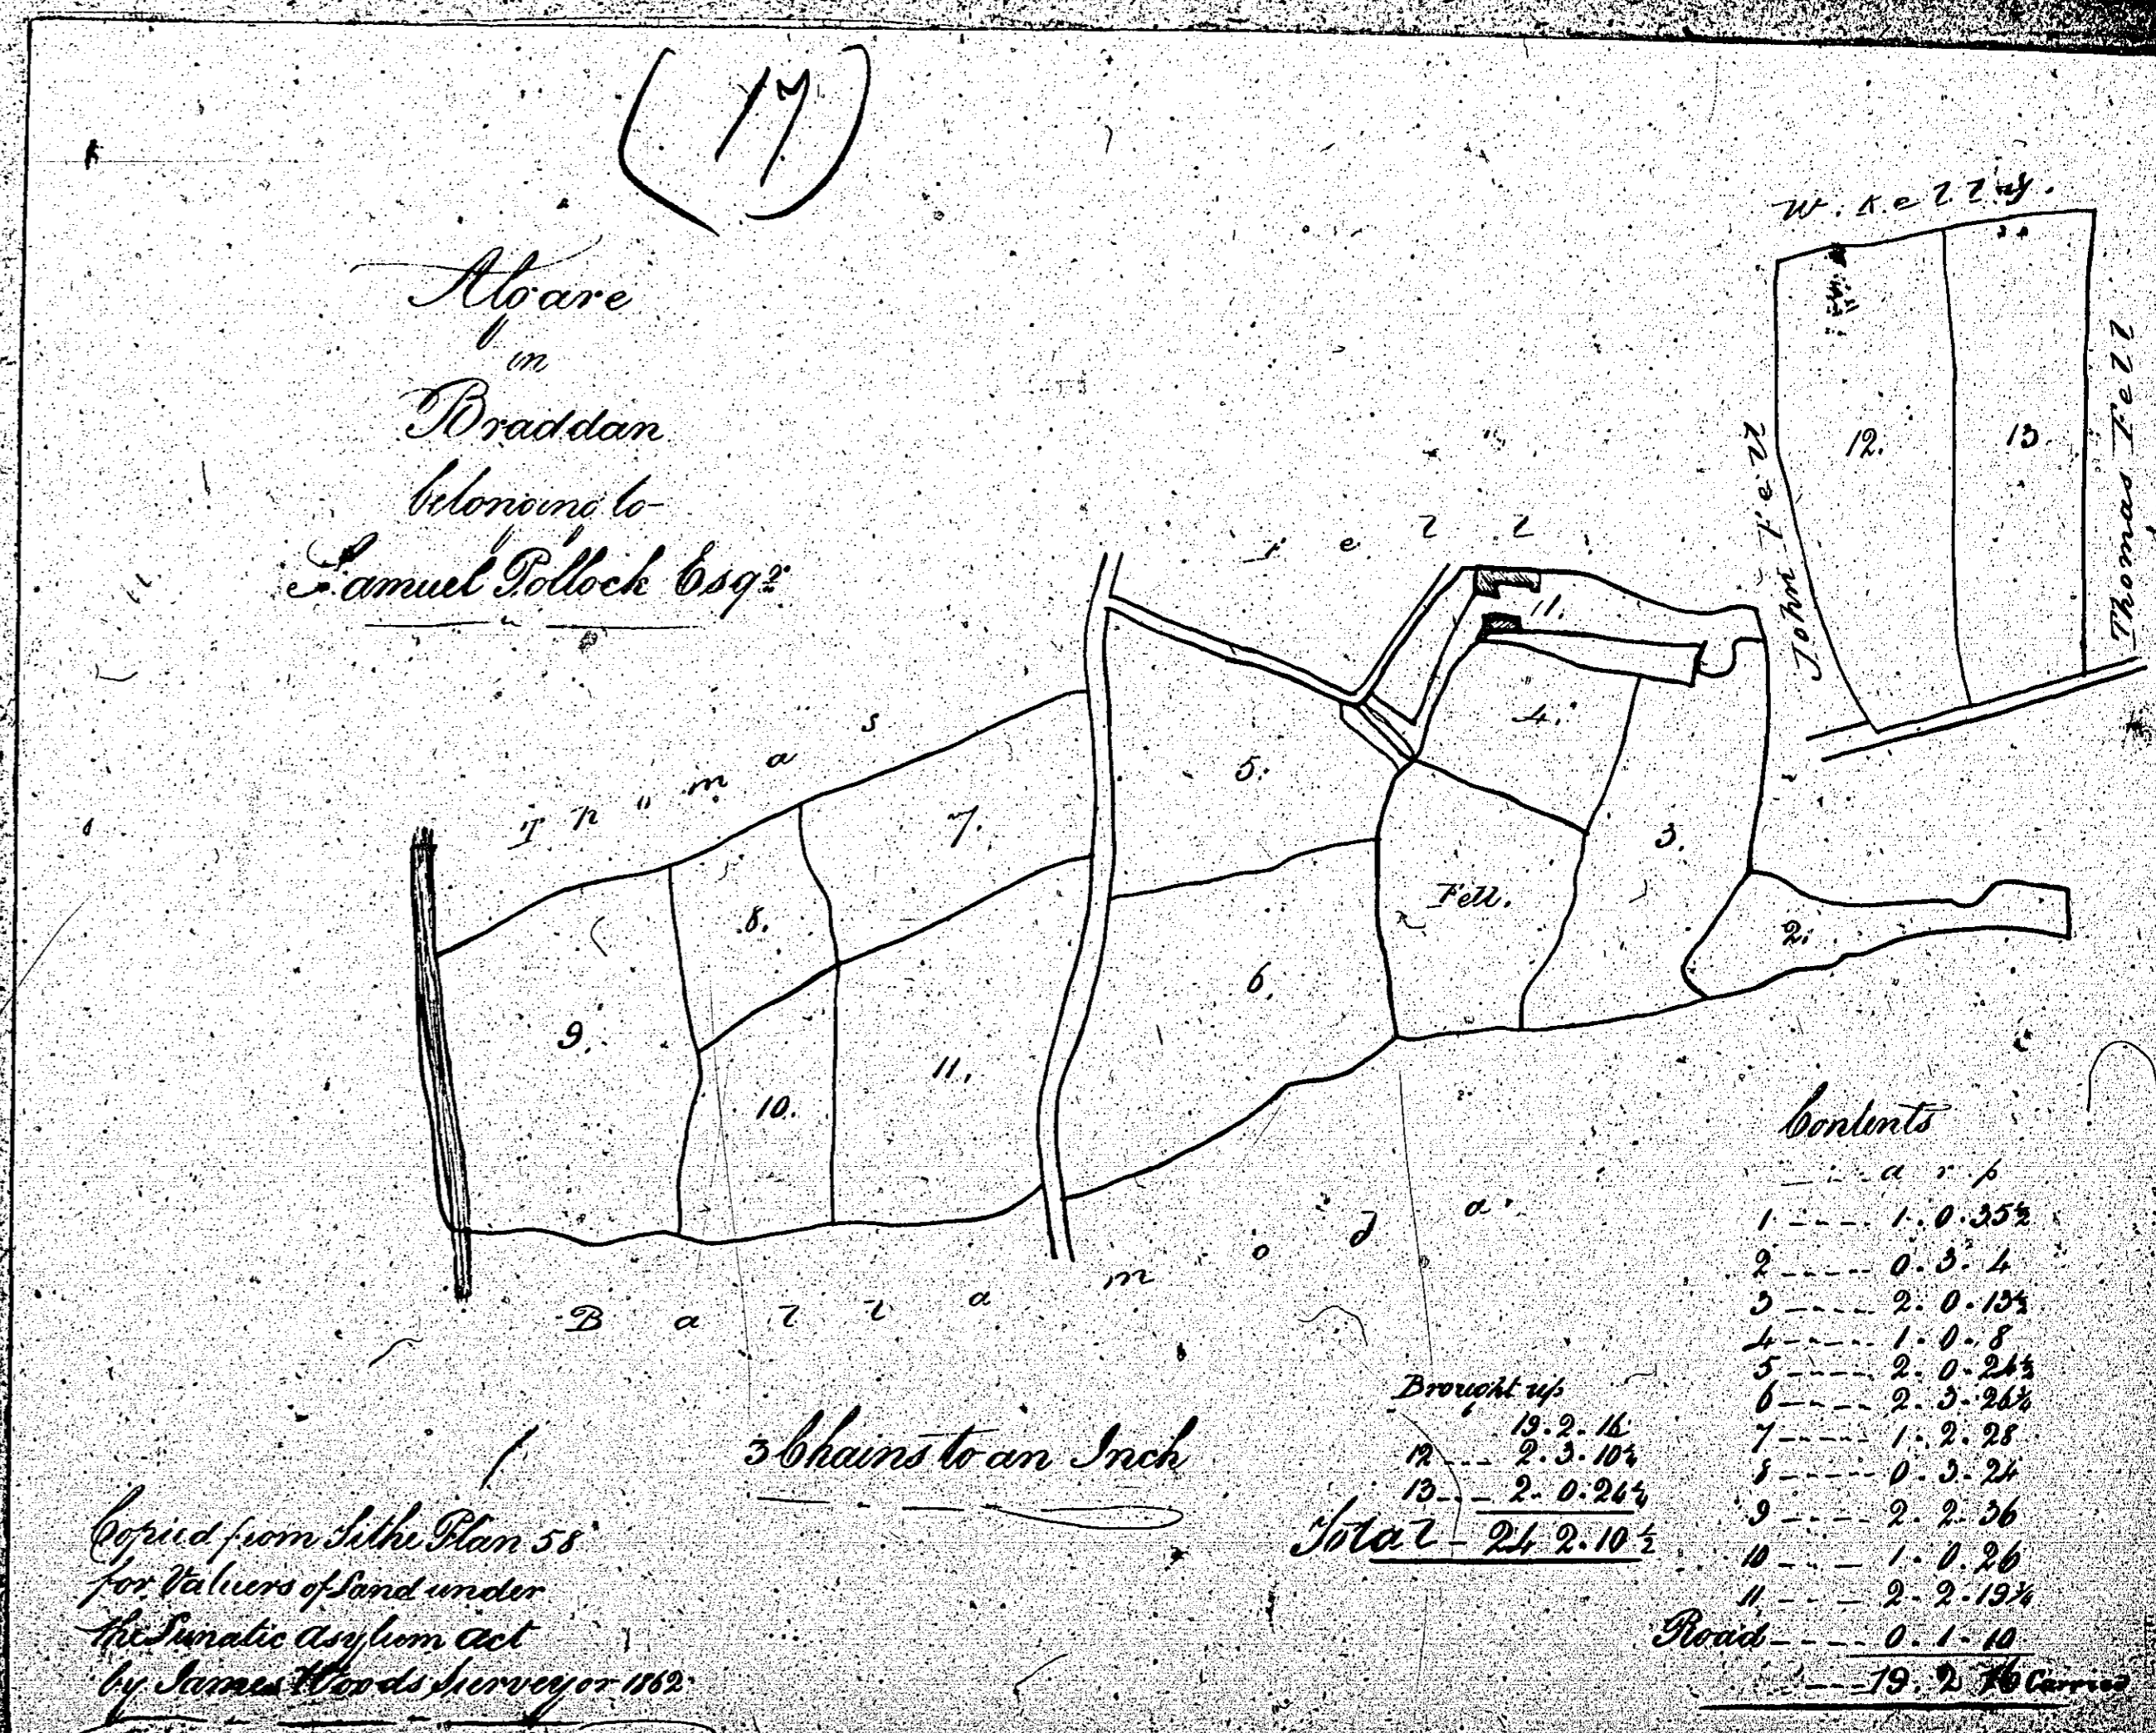

ISLE OF MAN GOVERNMENT: GENERAL REGISTRY

ASYLUM PLANS: PARISH OF BRADDAN

Originals monotone

1:23