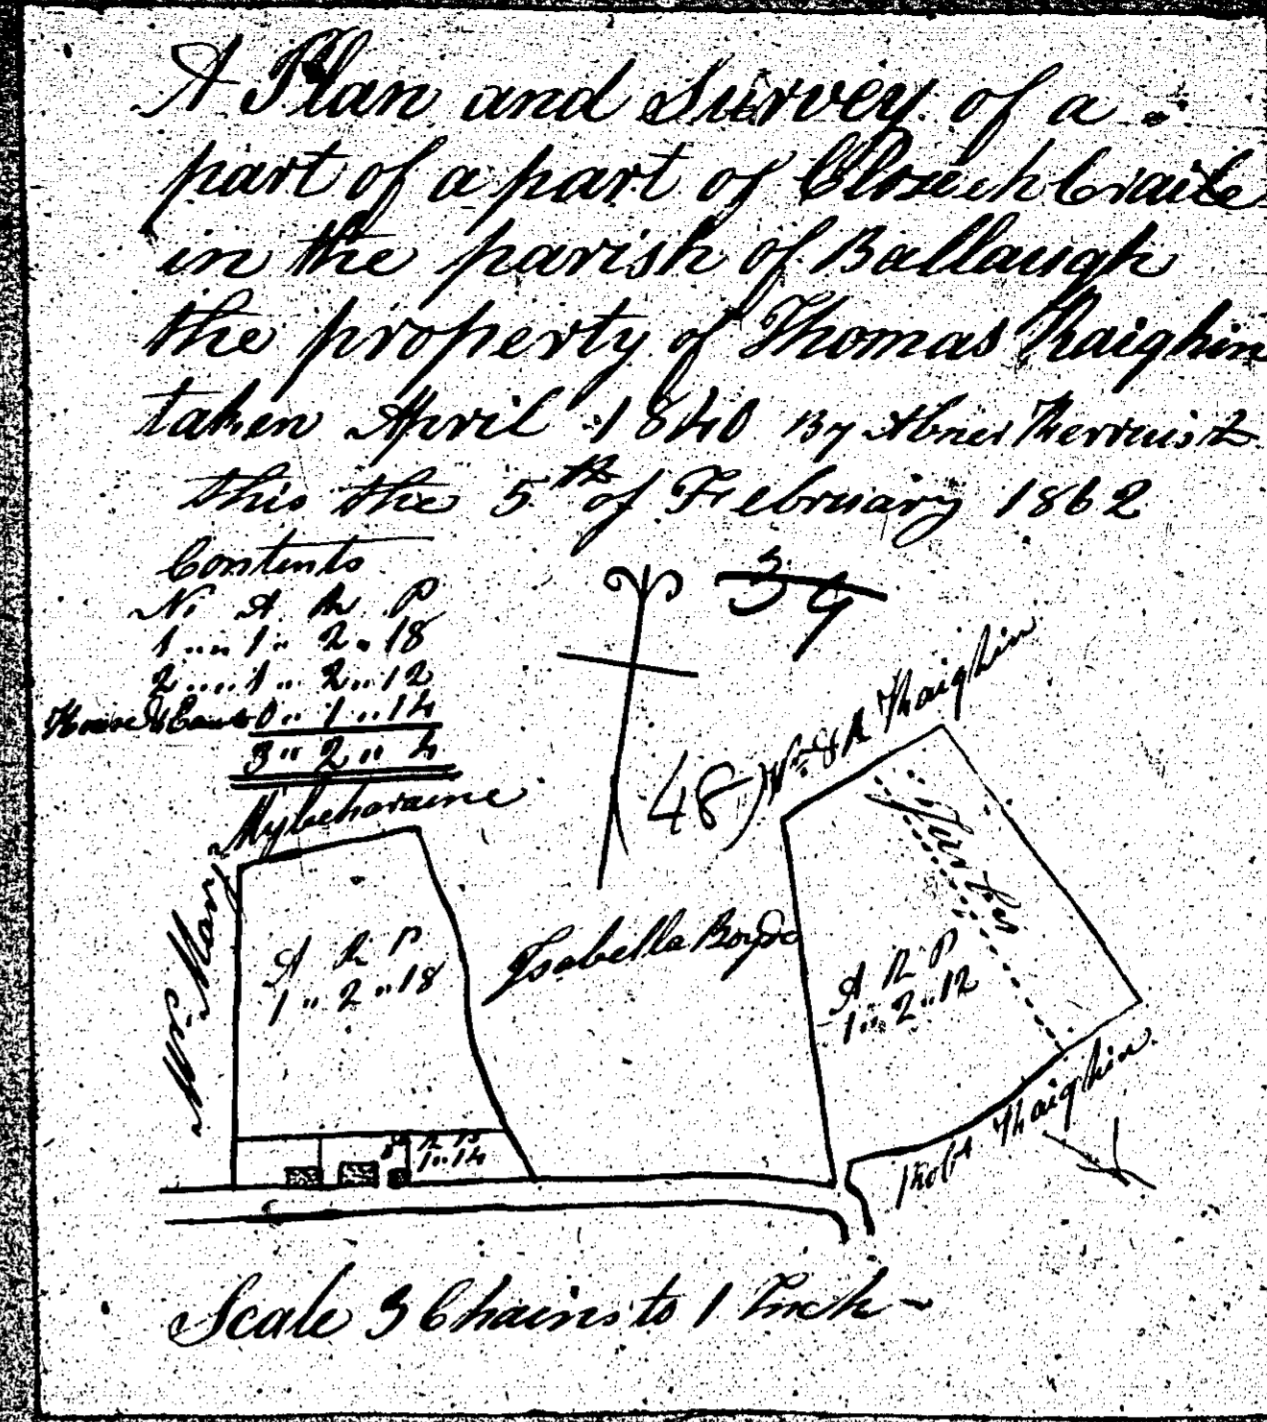

ISLE OF MAN GOVERNMENT: GENERAL REGISTRY

ASYLUM PLANS: PARISH OF BALLAUGH

Originals monotone

1:23

ISLE OF MAN GOVERNMENT: GENERAL REGISTRY

ASYLUM PLANS: PARISH OF BALLAUGH

Originals monotone

1:23

ISLE OF MAN GOVERNMENT: GENERAL REGISTRY

ASYLUM PLANS: PARISH OF BALLAUGH

Originals monotone

1:23

ISLE OF MAN GOVERNMENT: GENERAL REGISTRY

ASYLUM PLANS: PARISH OF BALLAUGH

1:23

- 53 Original monotone
- 54 Original coloured