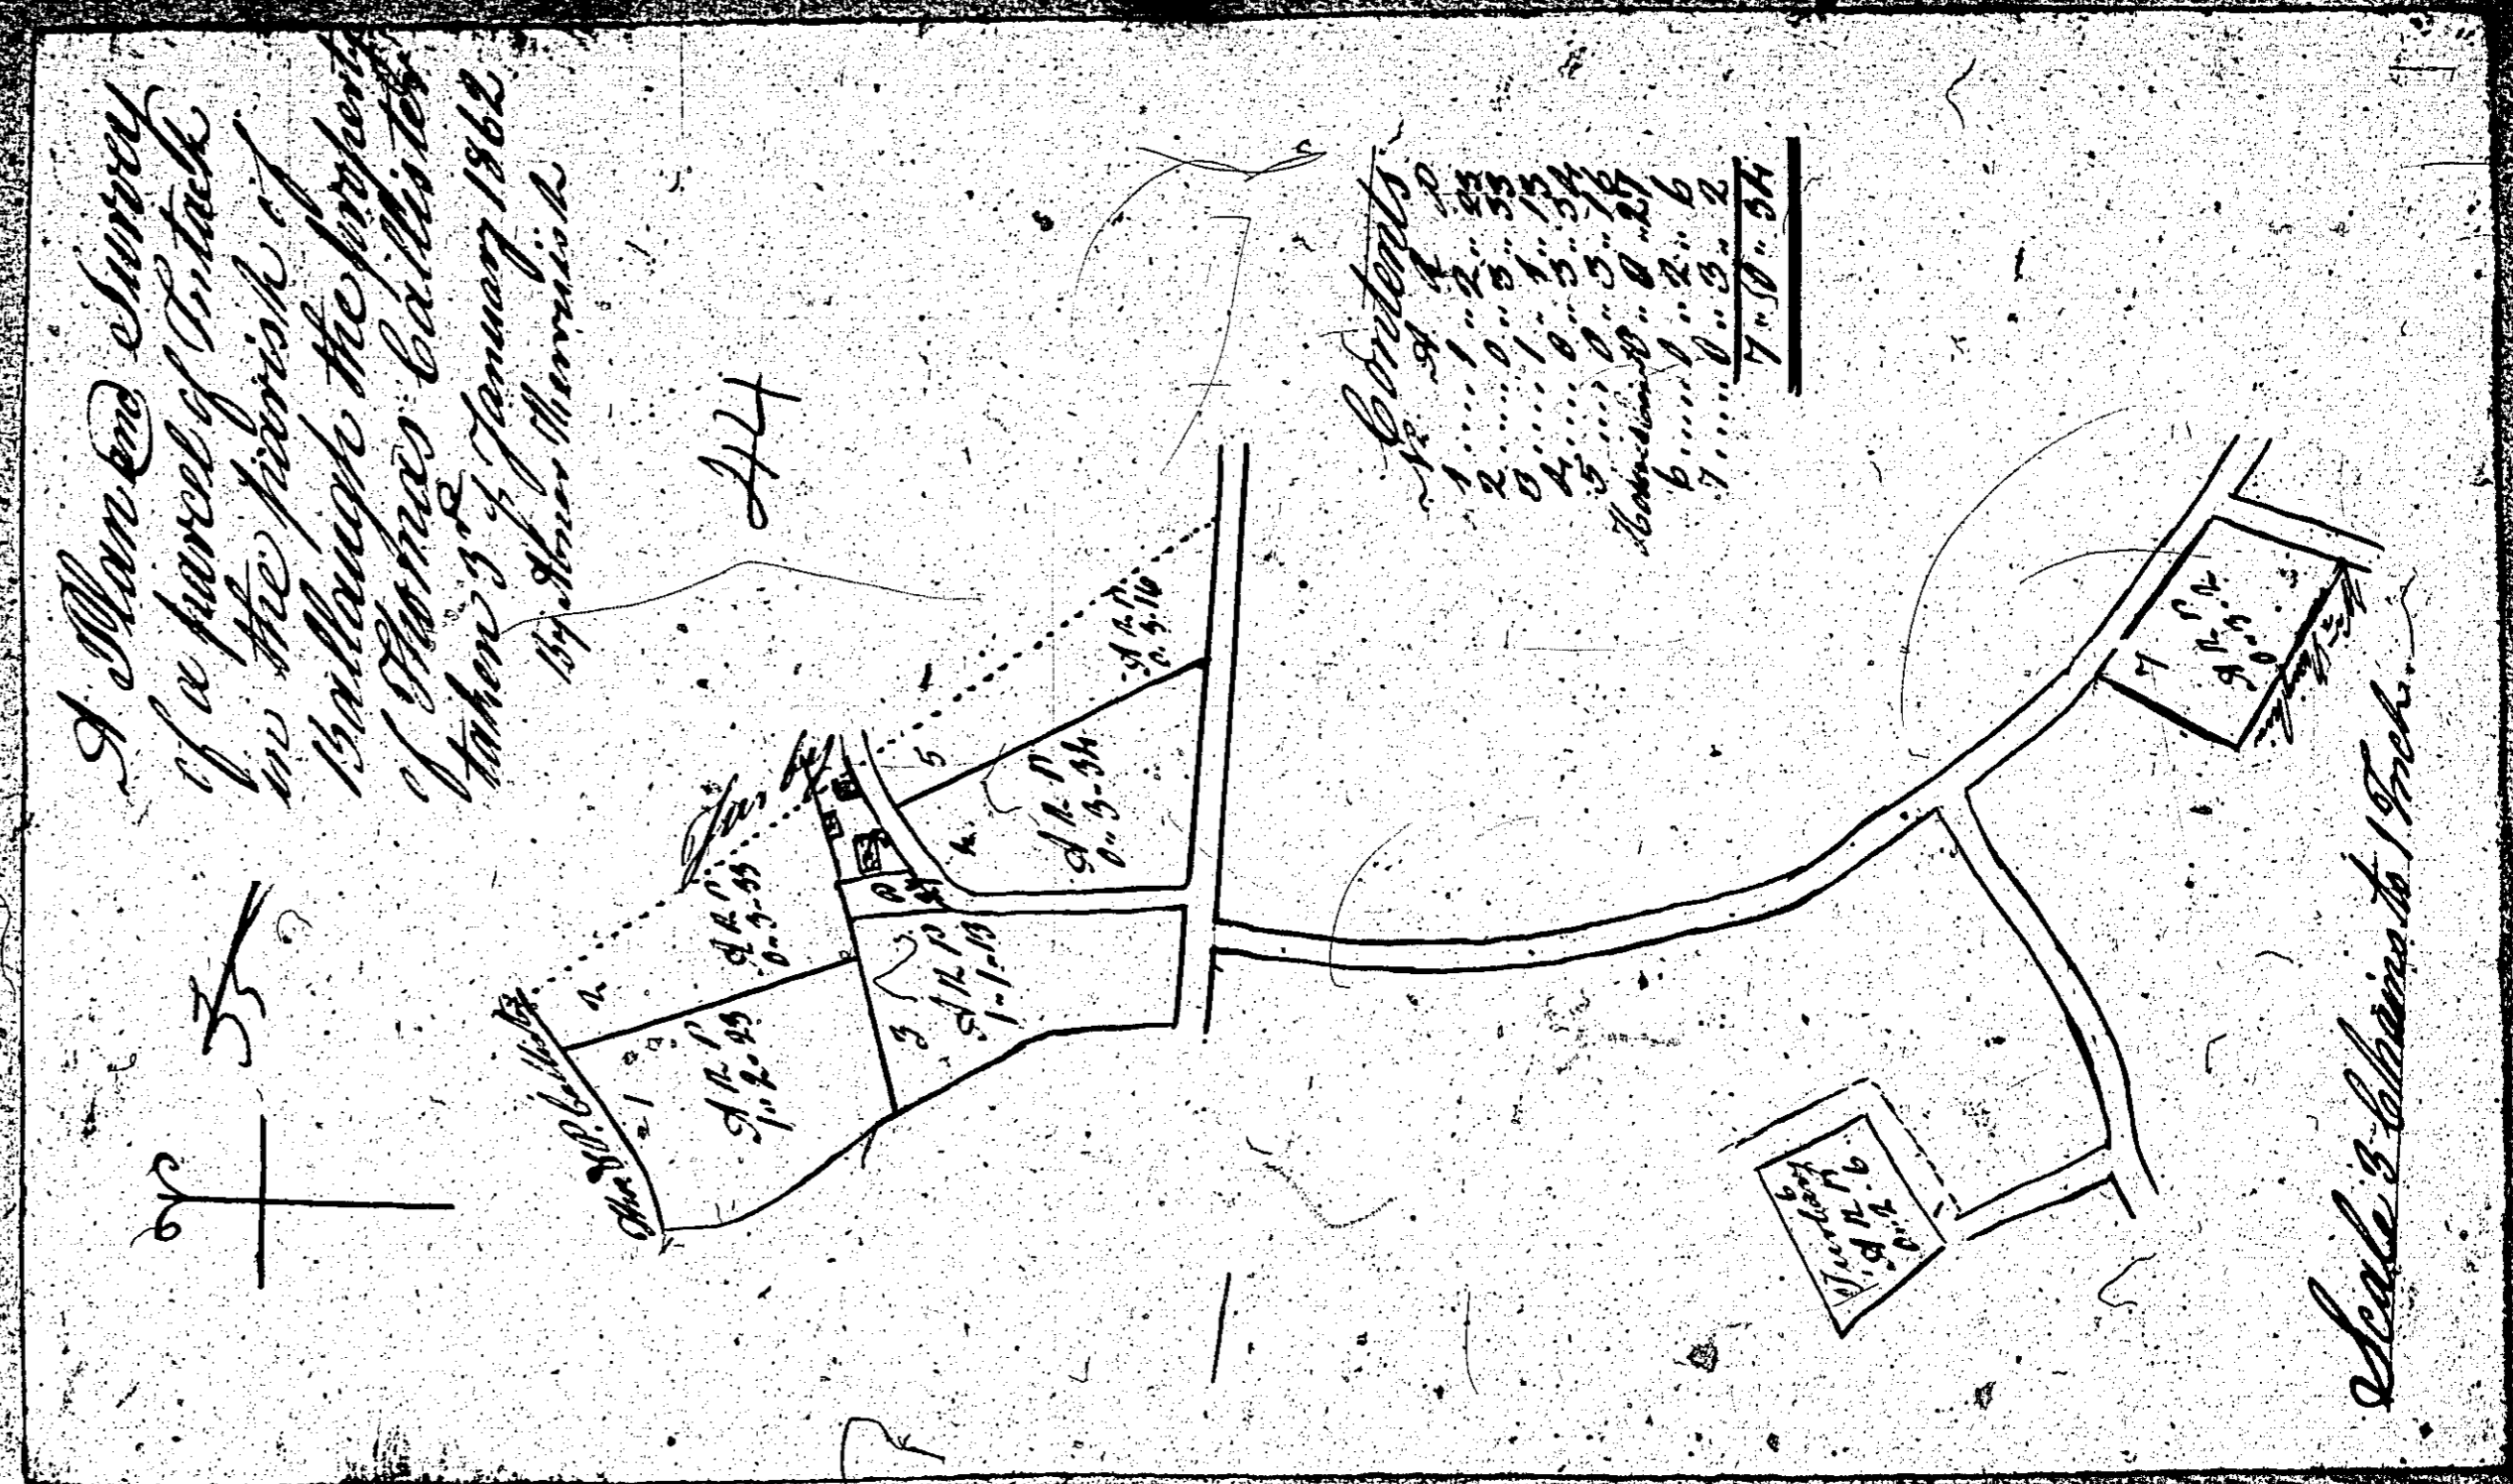

ISLE OF MAN GOVERNMENT: GENERAL REGISTRY

ASYLUM PLANS: PARISH OF BALLAUGH

Originals monotone

1:23

ISLE OF MAN GOVERNMENT: GENERAL REGISTRY

ASYLUM PLANS: PARISH OF BALLAUGH

Originals monotone

1:23

ISLE OF MAN GOVERNMENT: GENERAL REGISTRY

ASYLUM PLANS: PARISH OF BALLAUGH

Originals monotone

1:23

ISLE OF MAN GOVERNMENT: GENERAL REGISTRY

ASYLUM PLANS: PARISH OF BALLAUGH

1:23

- 53 Original monotone
- 54 Original coloured