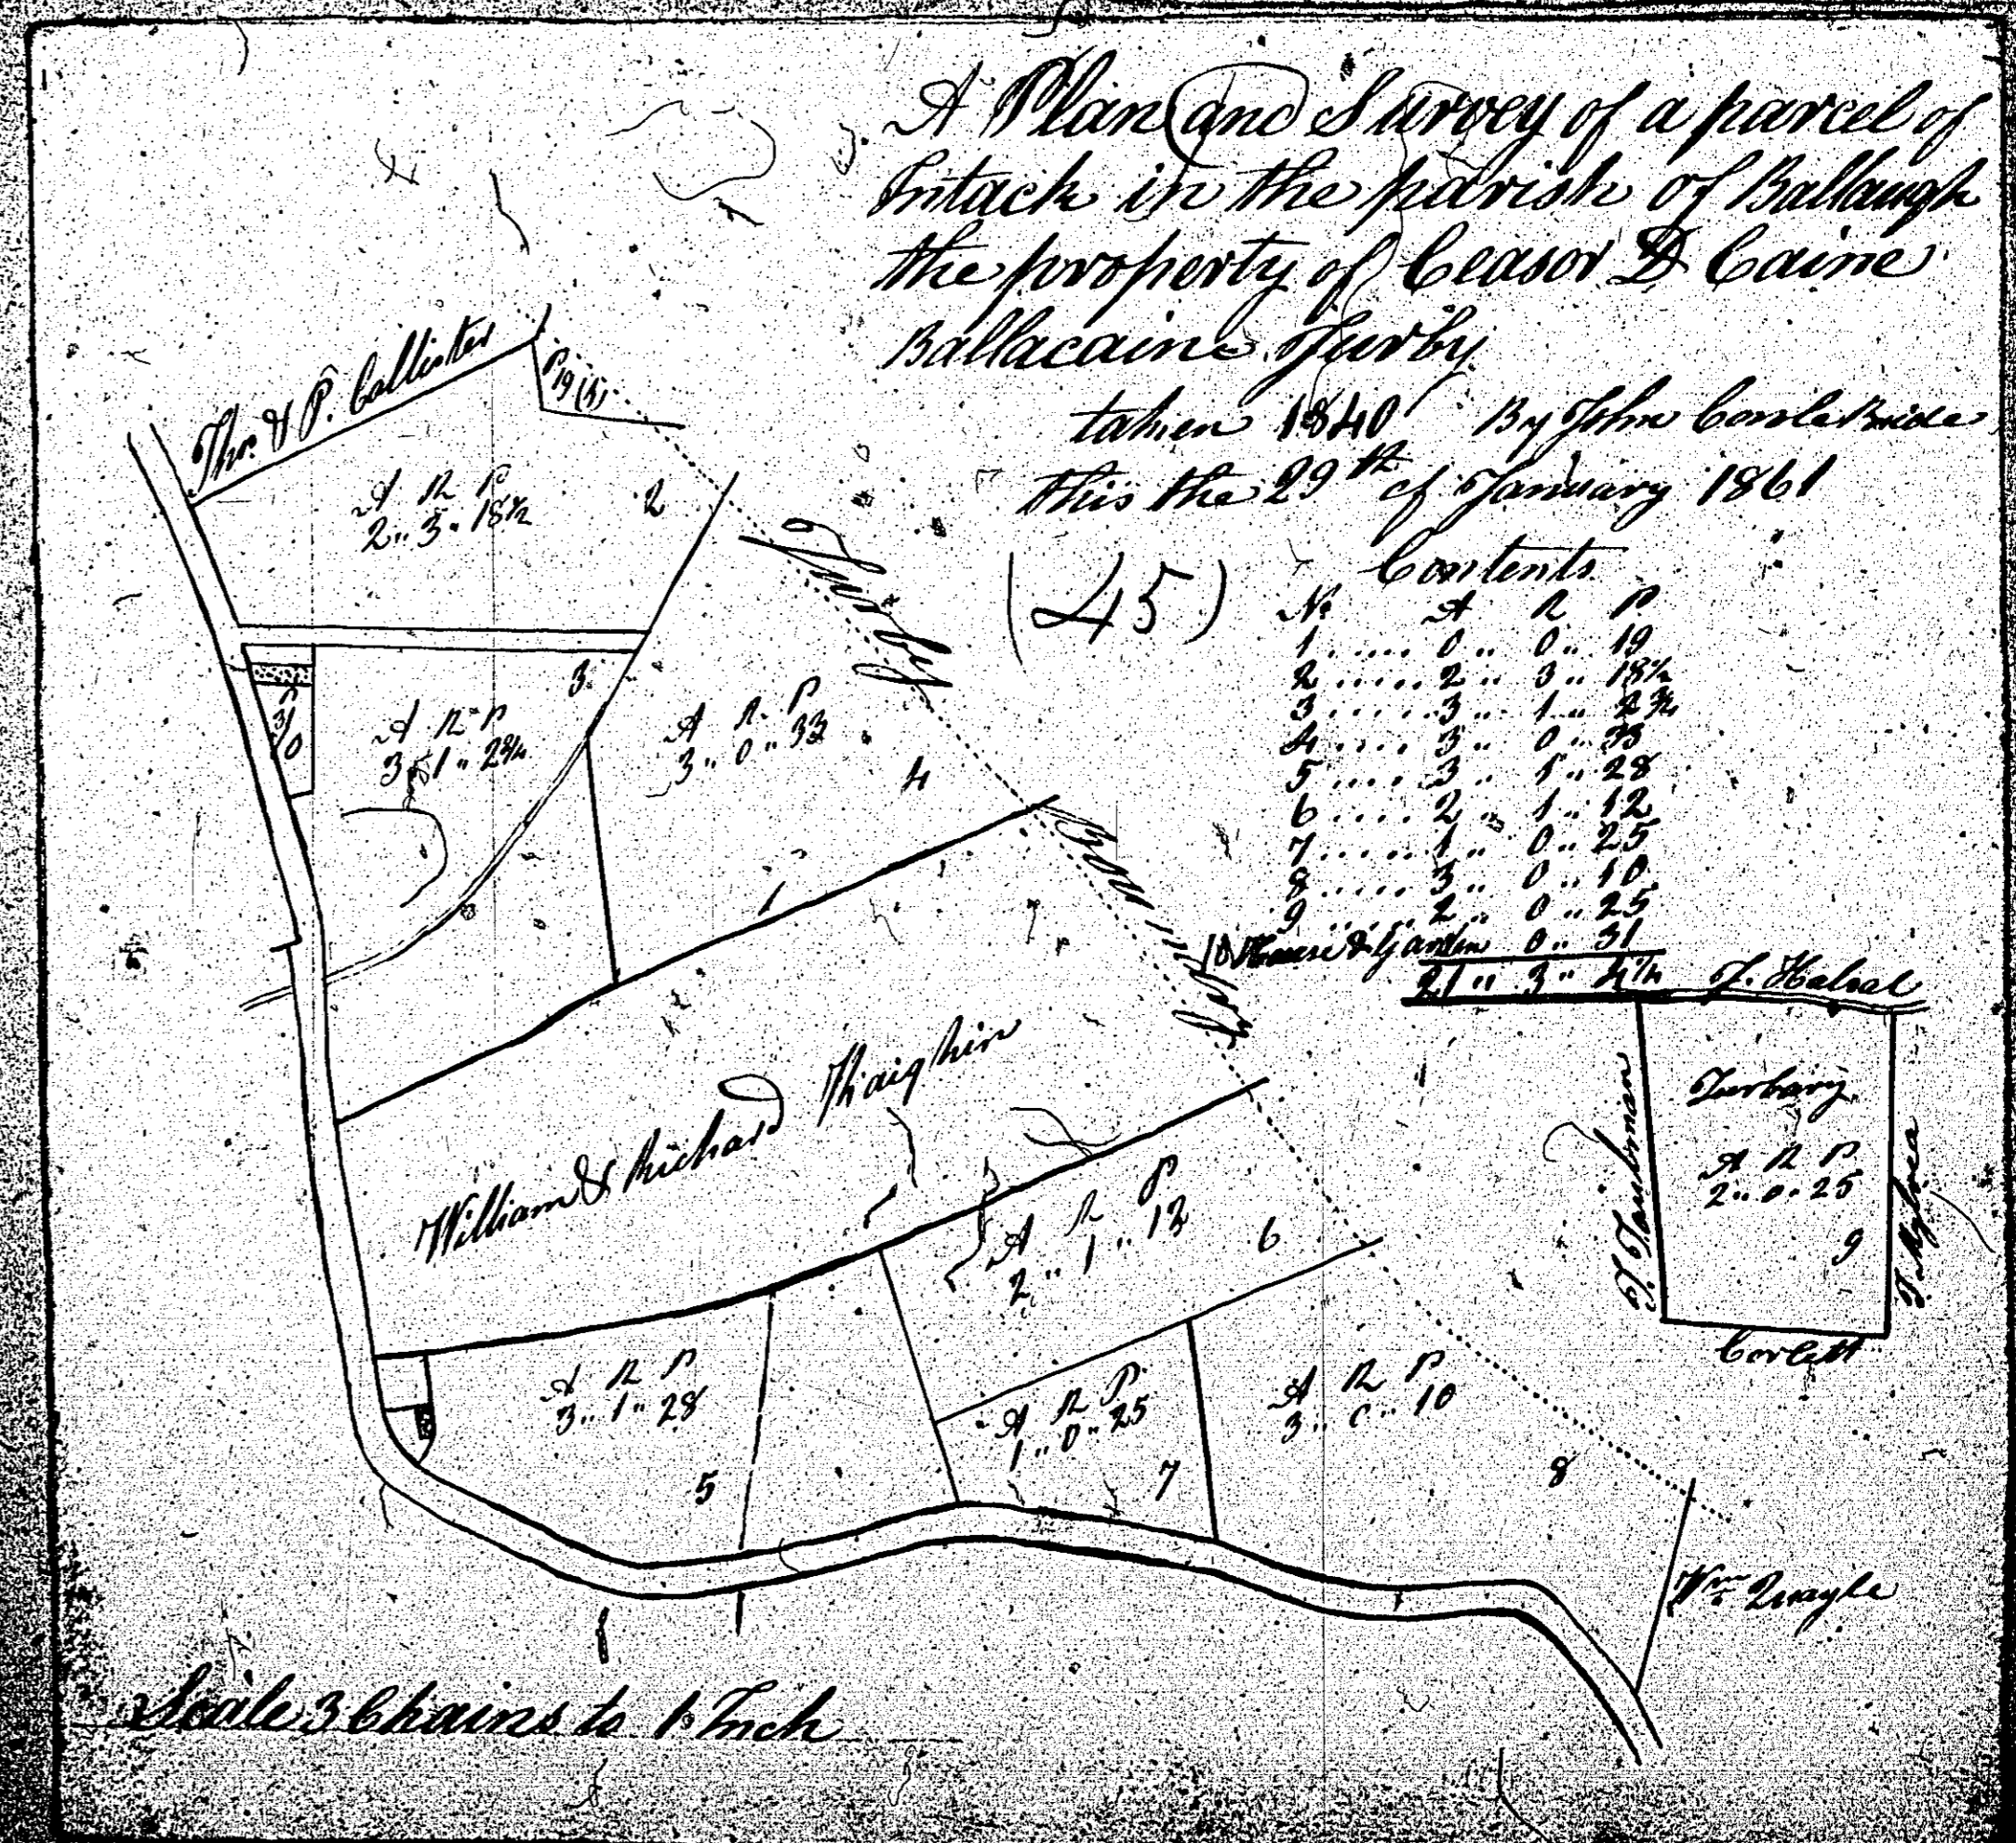

ISLE OF MAN GOVERNMENT: GENERAL REGISTRY

ASYLUM PLANS: PARISH OF BALLAUGH

Originals monotone

1:23

ISLE OF MAN GOVERNMENT: GENERAL REGISTRY

ASYLUM PLANS: PARISH OF BALLAUGH

Originals monotone

1:23

ISLE OF MAN GOVERNMENT: GENERAL REGISTRY

ASYLUM PLANS: PARISH OF BALLAUGH

Originals monotone

1:23

ISLE OF MAN GOVERNMENT: GENERAL REGISTRY

ASYLUM PLANS: PARISH OF BALLAUGH

1:23

- 53 Original monotone
- 54 Original coloured