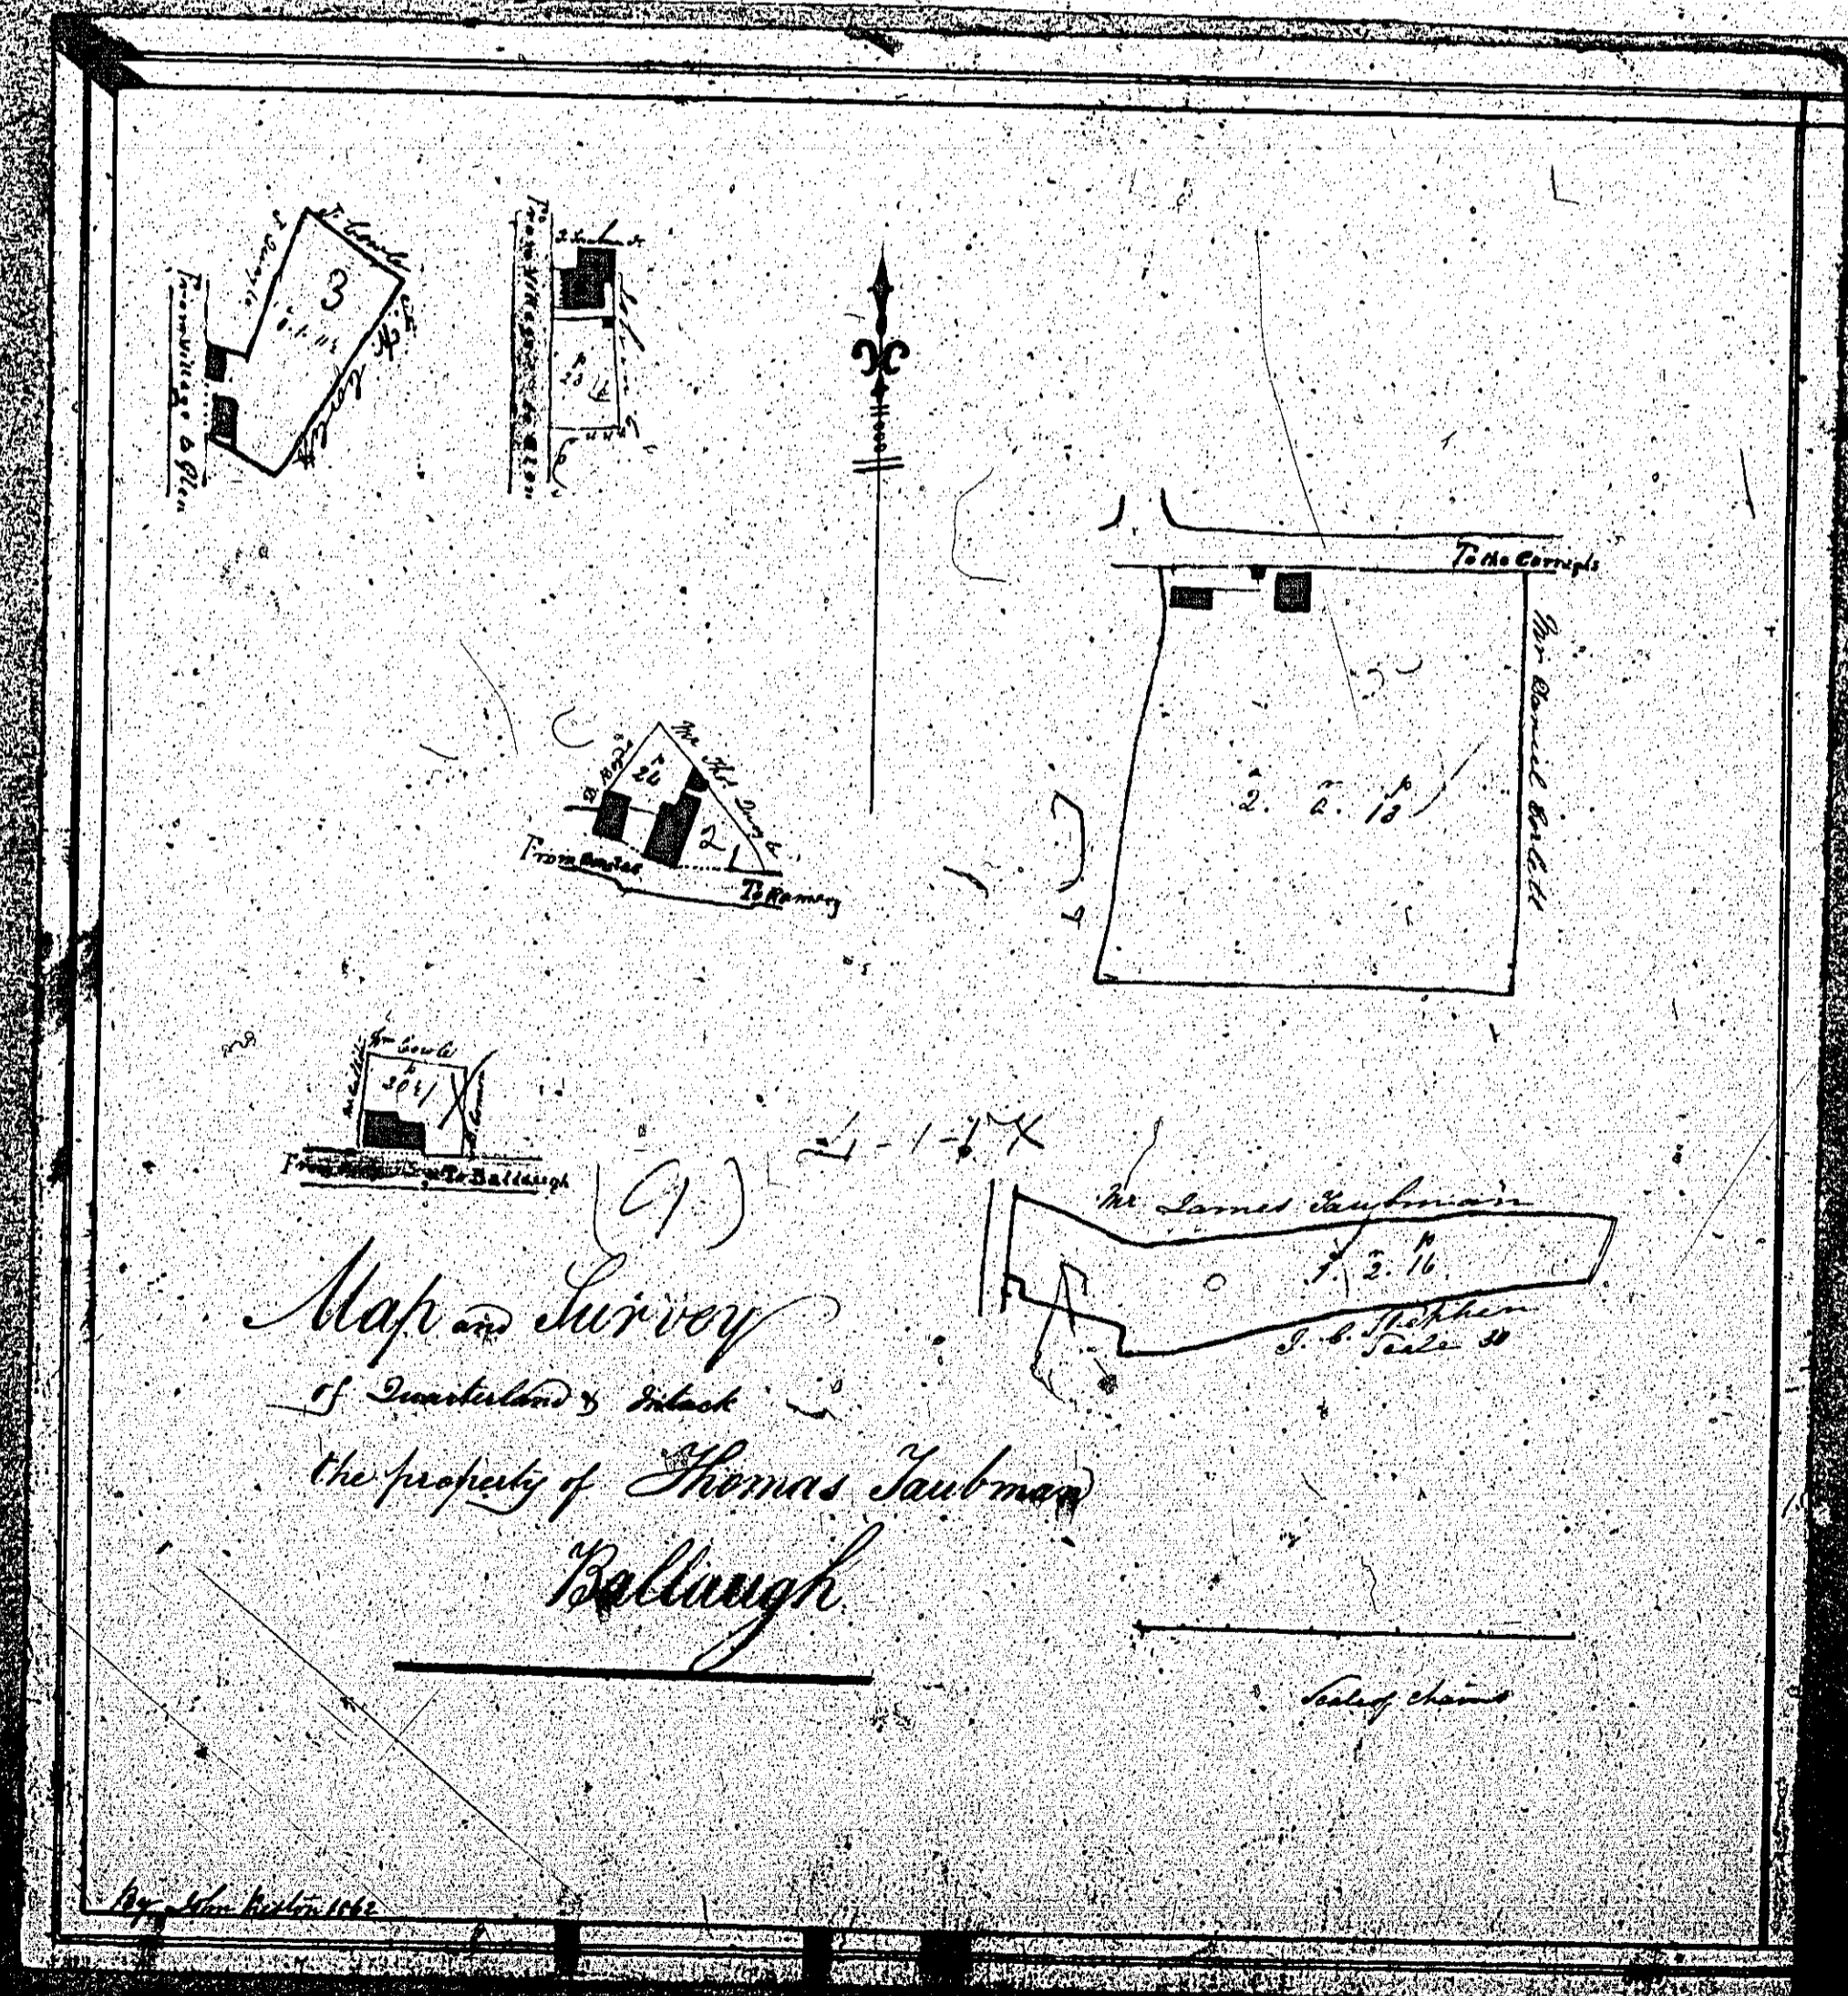

ISLE OF MAN GOVERNMENT: GENERAL REGISTRY

ASYLUM PLANS: PARISH OF BALLAUGH

Originals coloured

1:23