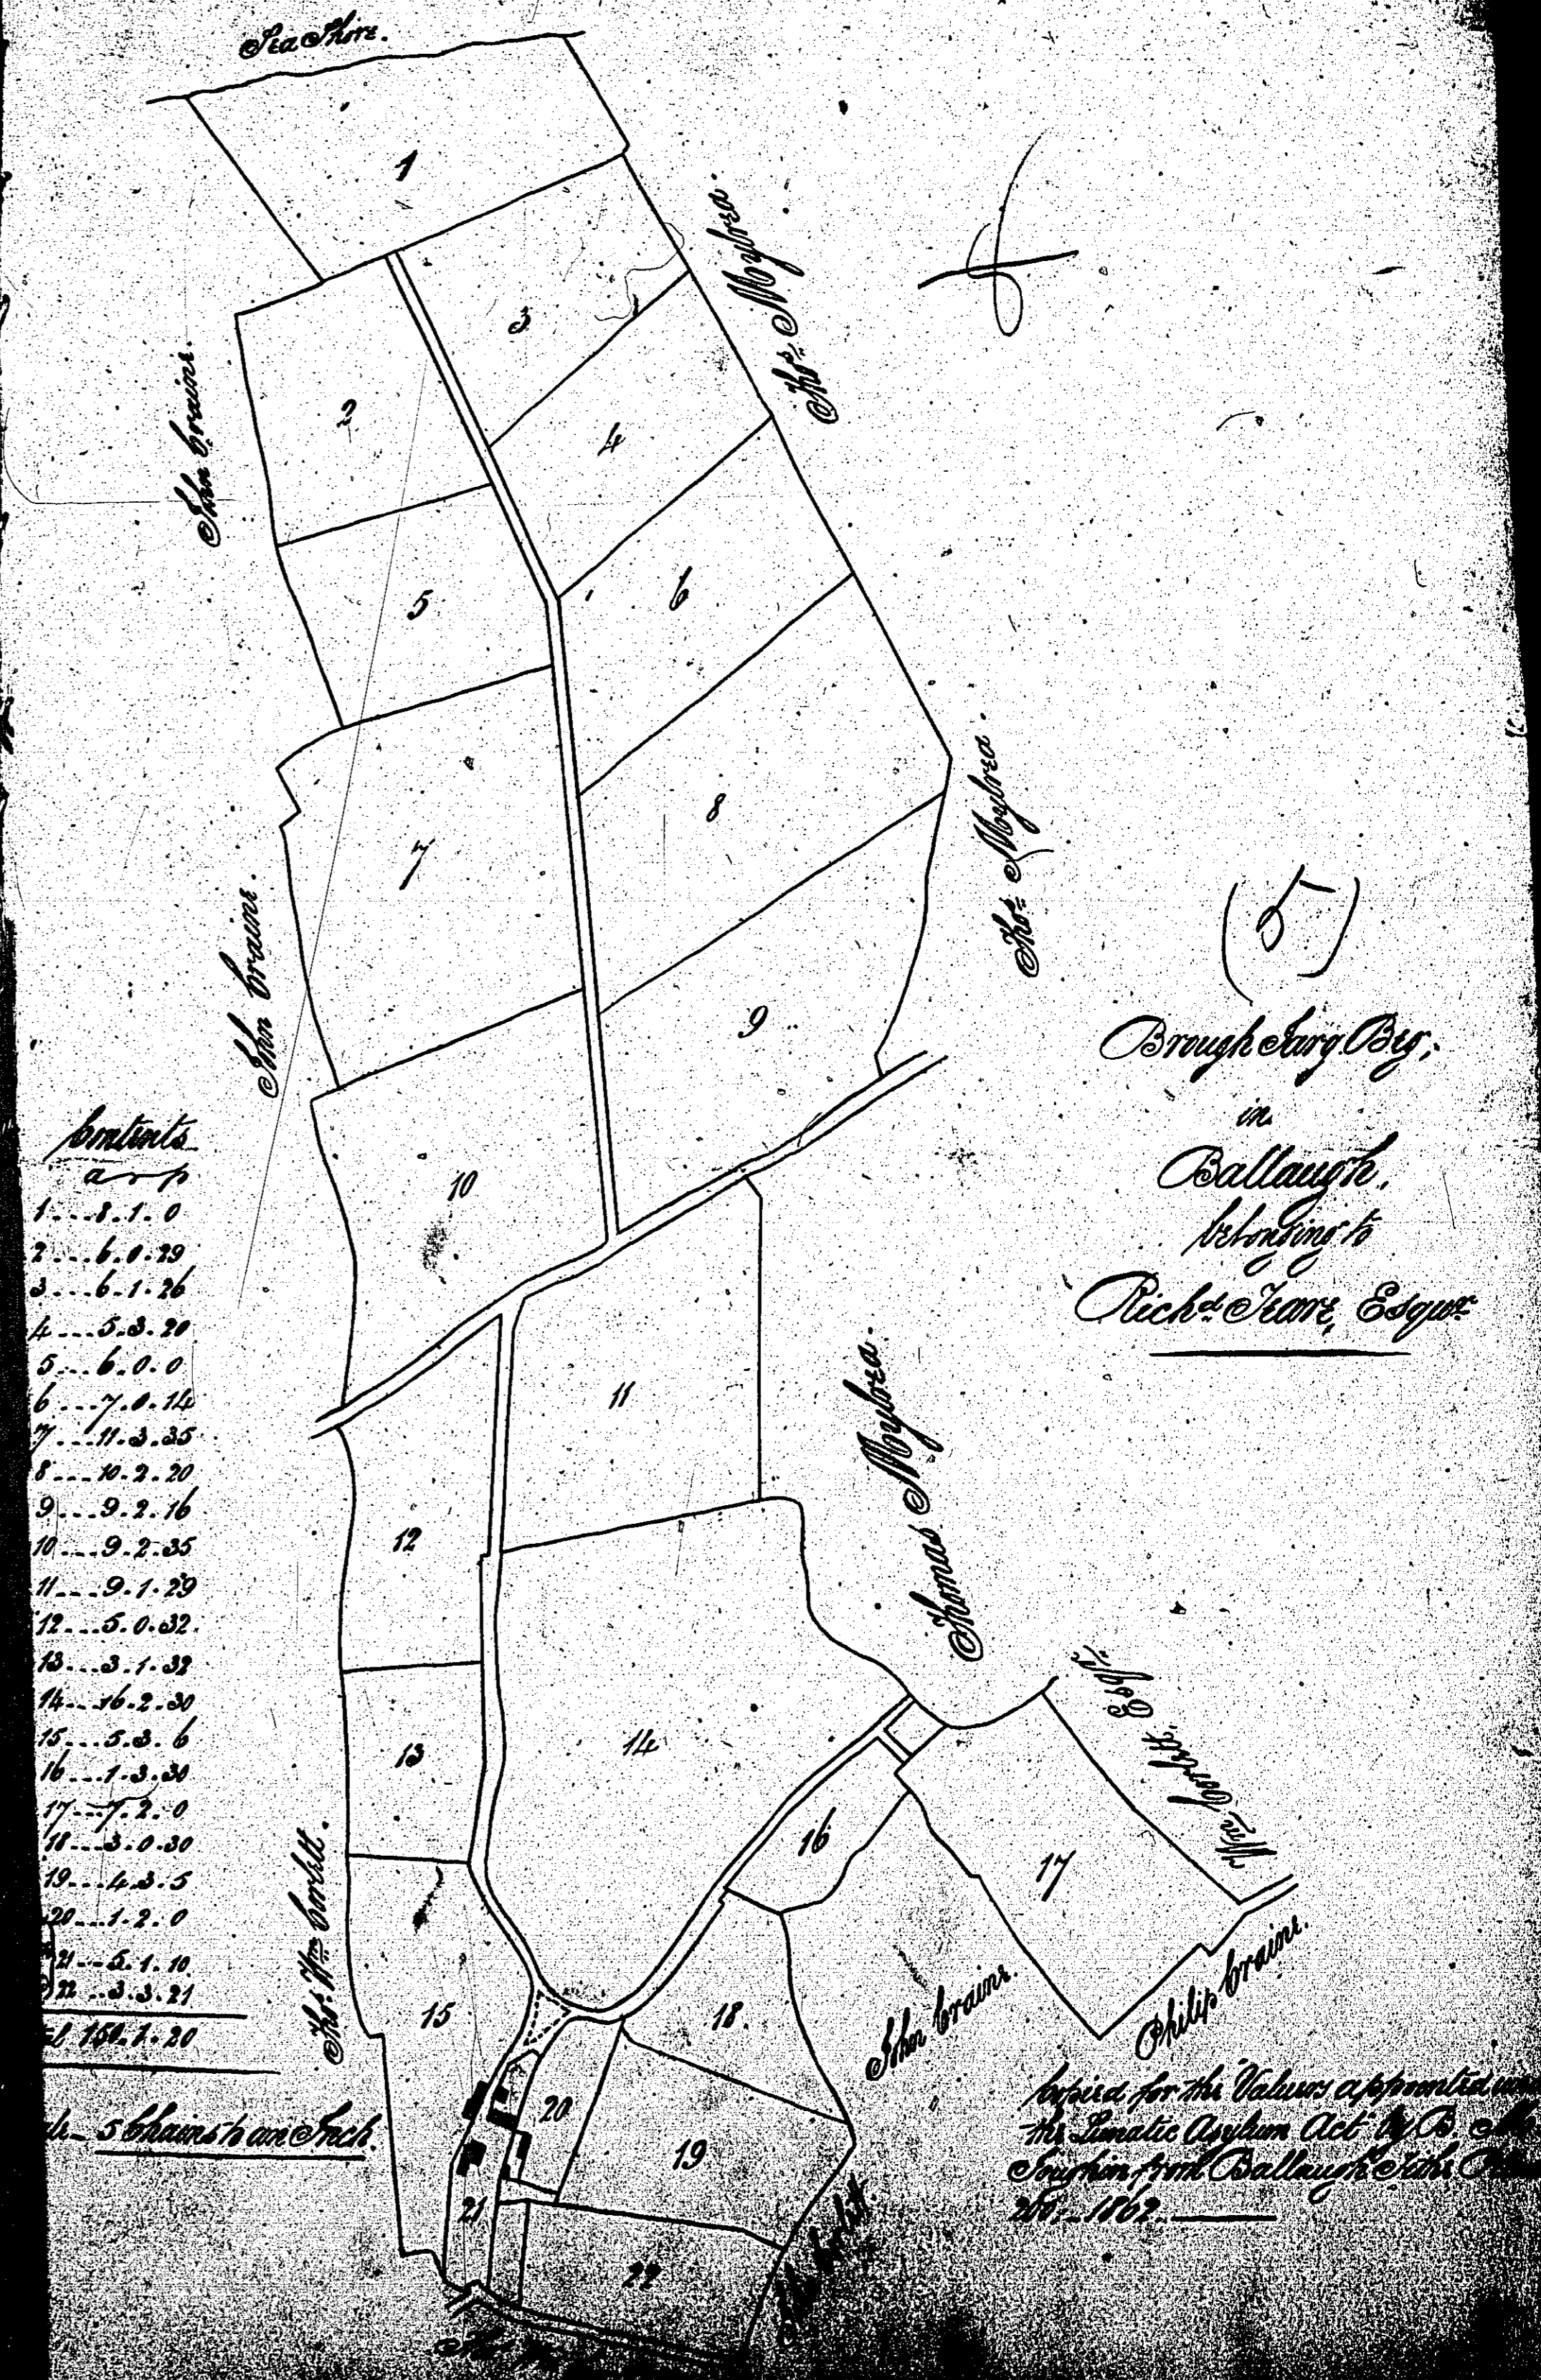

ISLE OF MAN GOVERNMENT: GENERAL REGISTRY

ASYLUM PLANS: PARISH OF BALLAUGH

Original monotone

1:23

ISLE OF MAN GOVERNMENT: GENERAL REGISTRY  
 ASYLUM PLANS: PARISH OF BALLAUGH

Original monotone

1:23

Contents

No.	Acres	Roods	Poles
1	0	1	16
2	0	1	28
3	0	0	24
4	1	0	0
5	1	0	24
6	0	0	24
7	1	0	24
8	1	0	24
9	1	0	24
Total	6	2	168

Plan of Part of Balladinnog  
 in the Parish of Ballaugh  
 the property of Mr. William Cruise

Originals coloured

1:23

ISLE OF MAN GOVERNMENT: GENERAL REGISTRY  
ASYLUM PLANS: PARISH OF BALLAUGH

Original coloured

1:23

1855

127

Map as Surveyed  
of part of the Ballaugh and District  
the property of Edward Maria Power  
Ballaugh