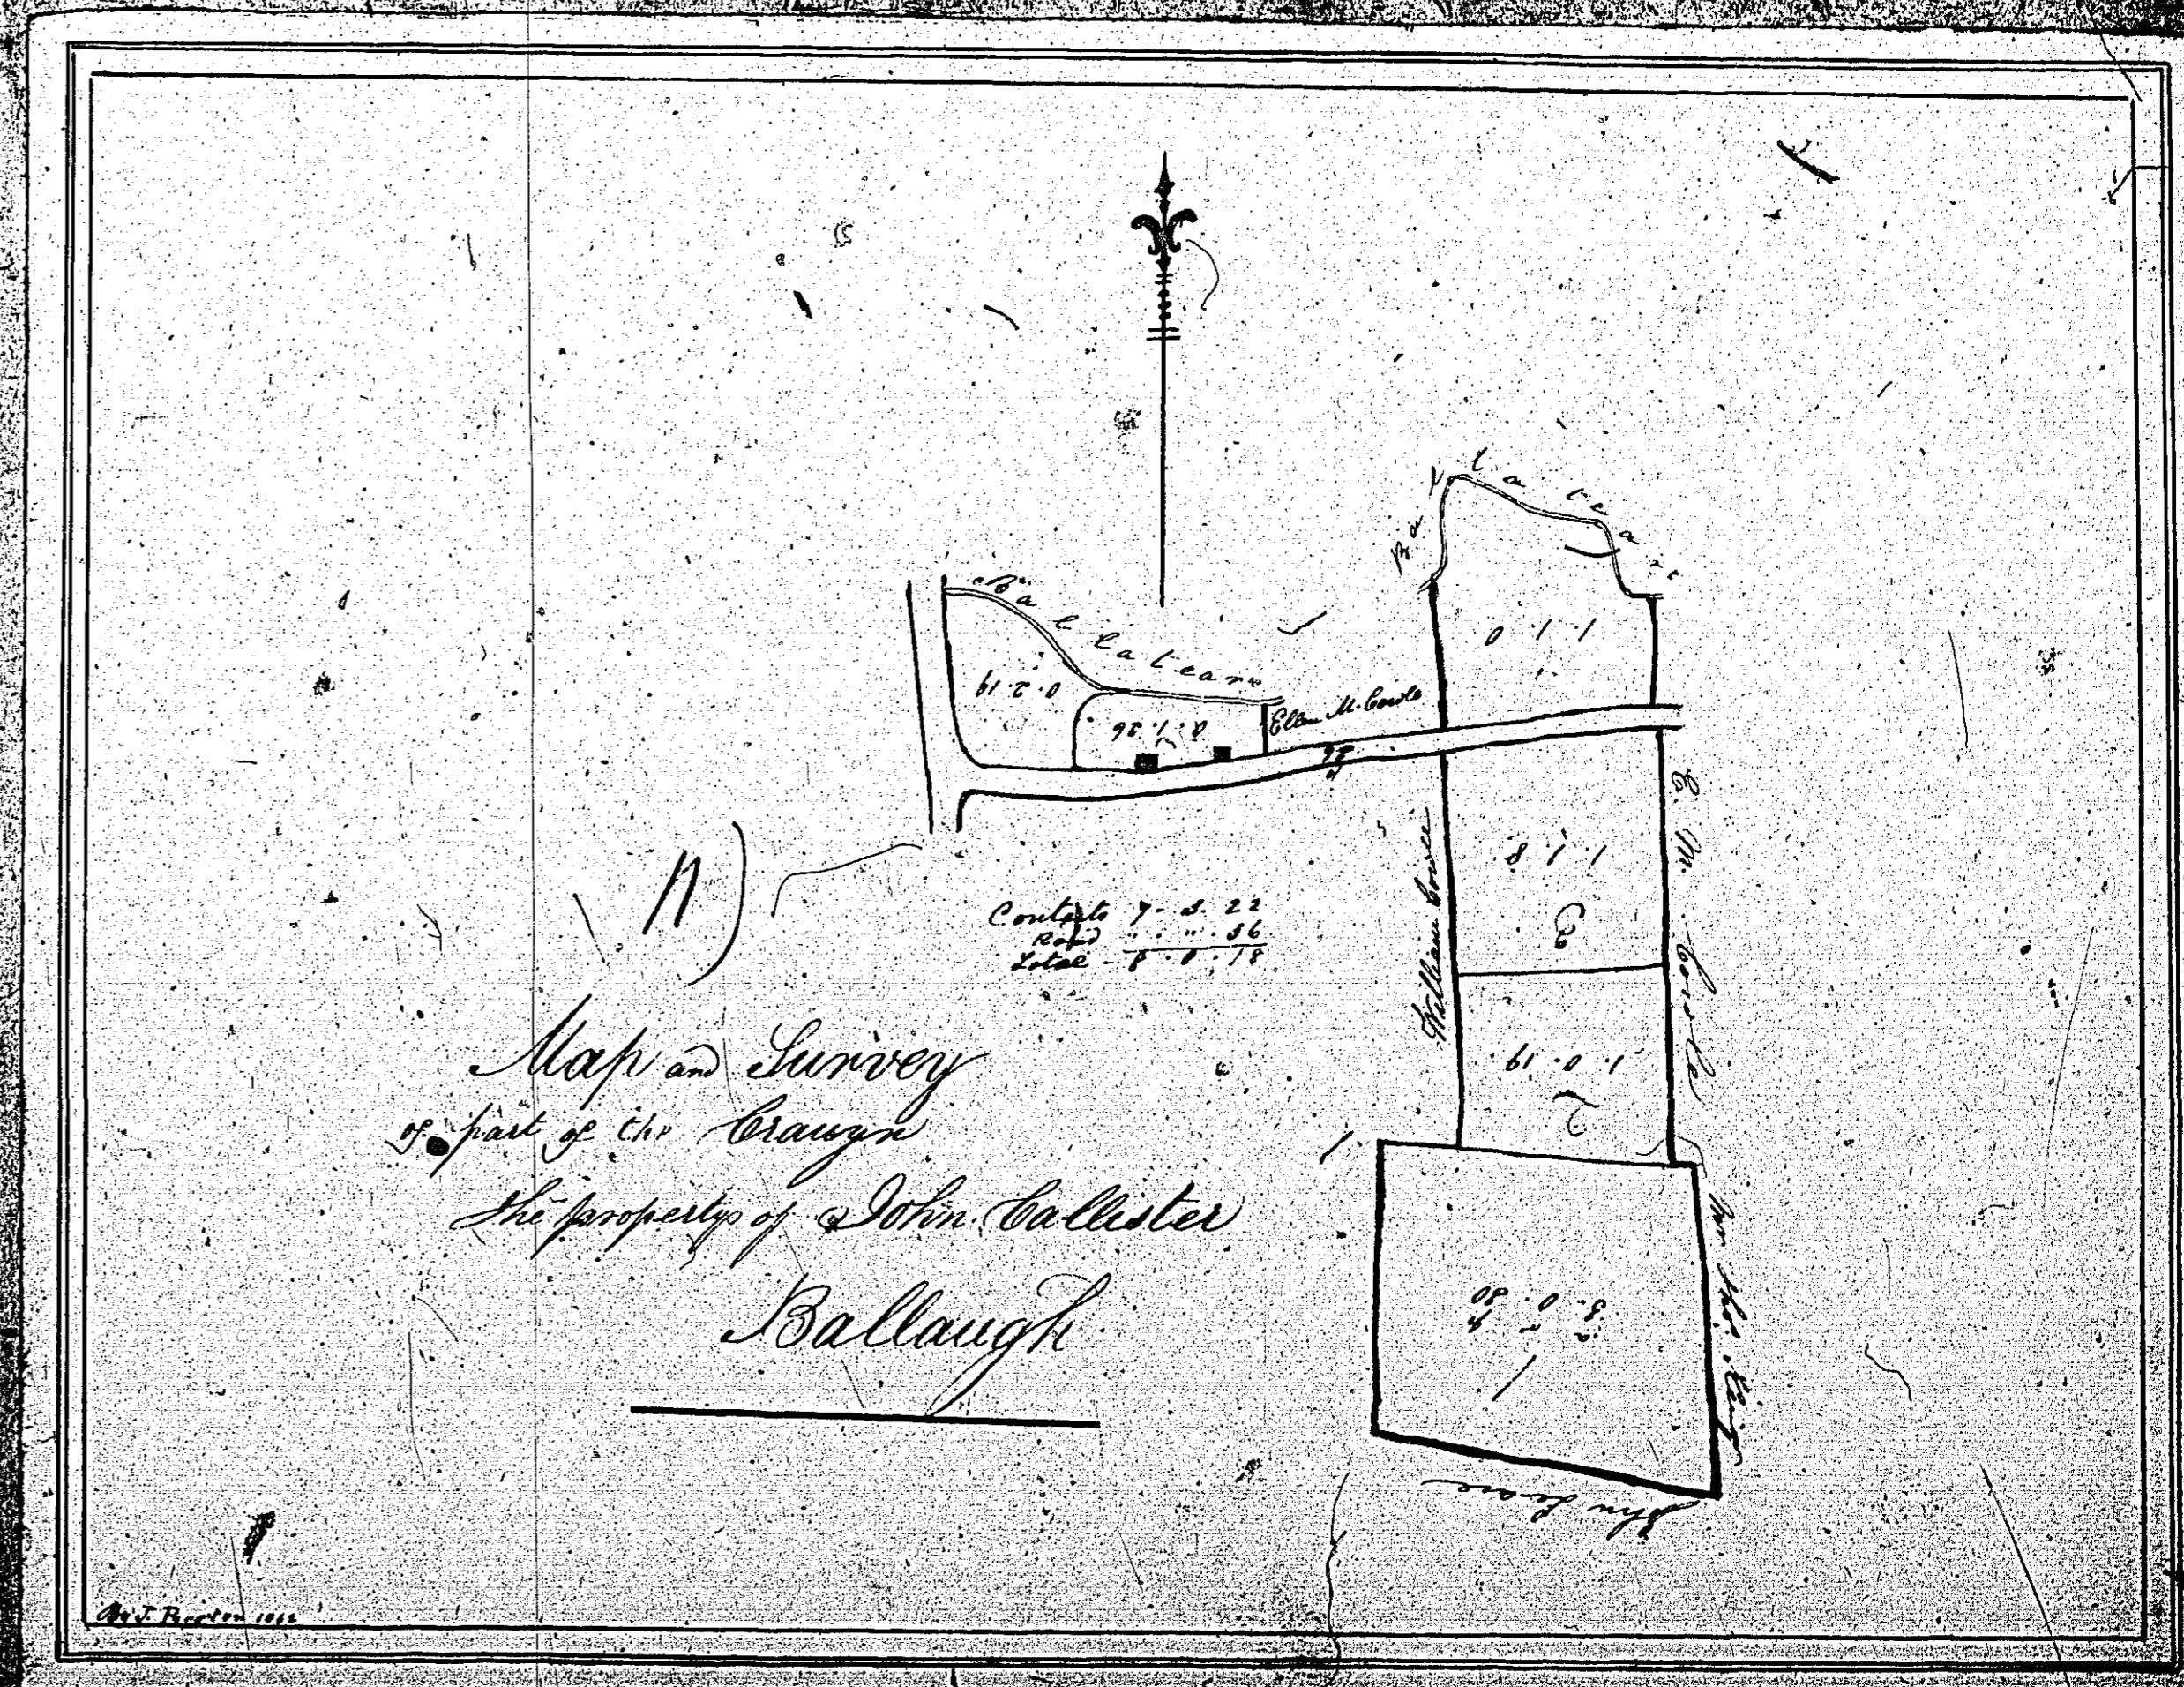

No.	Acres	Roods	Poles
1	0	1	16
2	0	1	28
3	0	0	24
4	1	0	0
5	1	0	24
6	0	0	24
7	1	0	24
8	1	0	24
9	1	0	24
Total	6	2	168

Plan of Part of Balladinnog  
 in the Parish of Ballaugh  
 the property of Mr. William Cruise

Originals coloured

1:23

ISLE OF MAN GOVERNMENT: GENERAL REGISTRY  
ASYLUM PLANS: PARISH OF BALLAUGH

Original coloured

1:23

1855

127

Map as Surveyed  
of part of the Ballaugh and District  
the property of Edward Maria Power  
Ballaugh