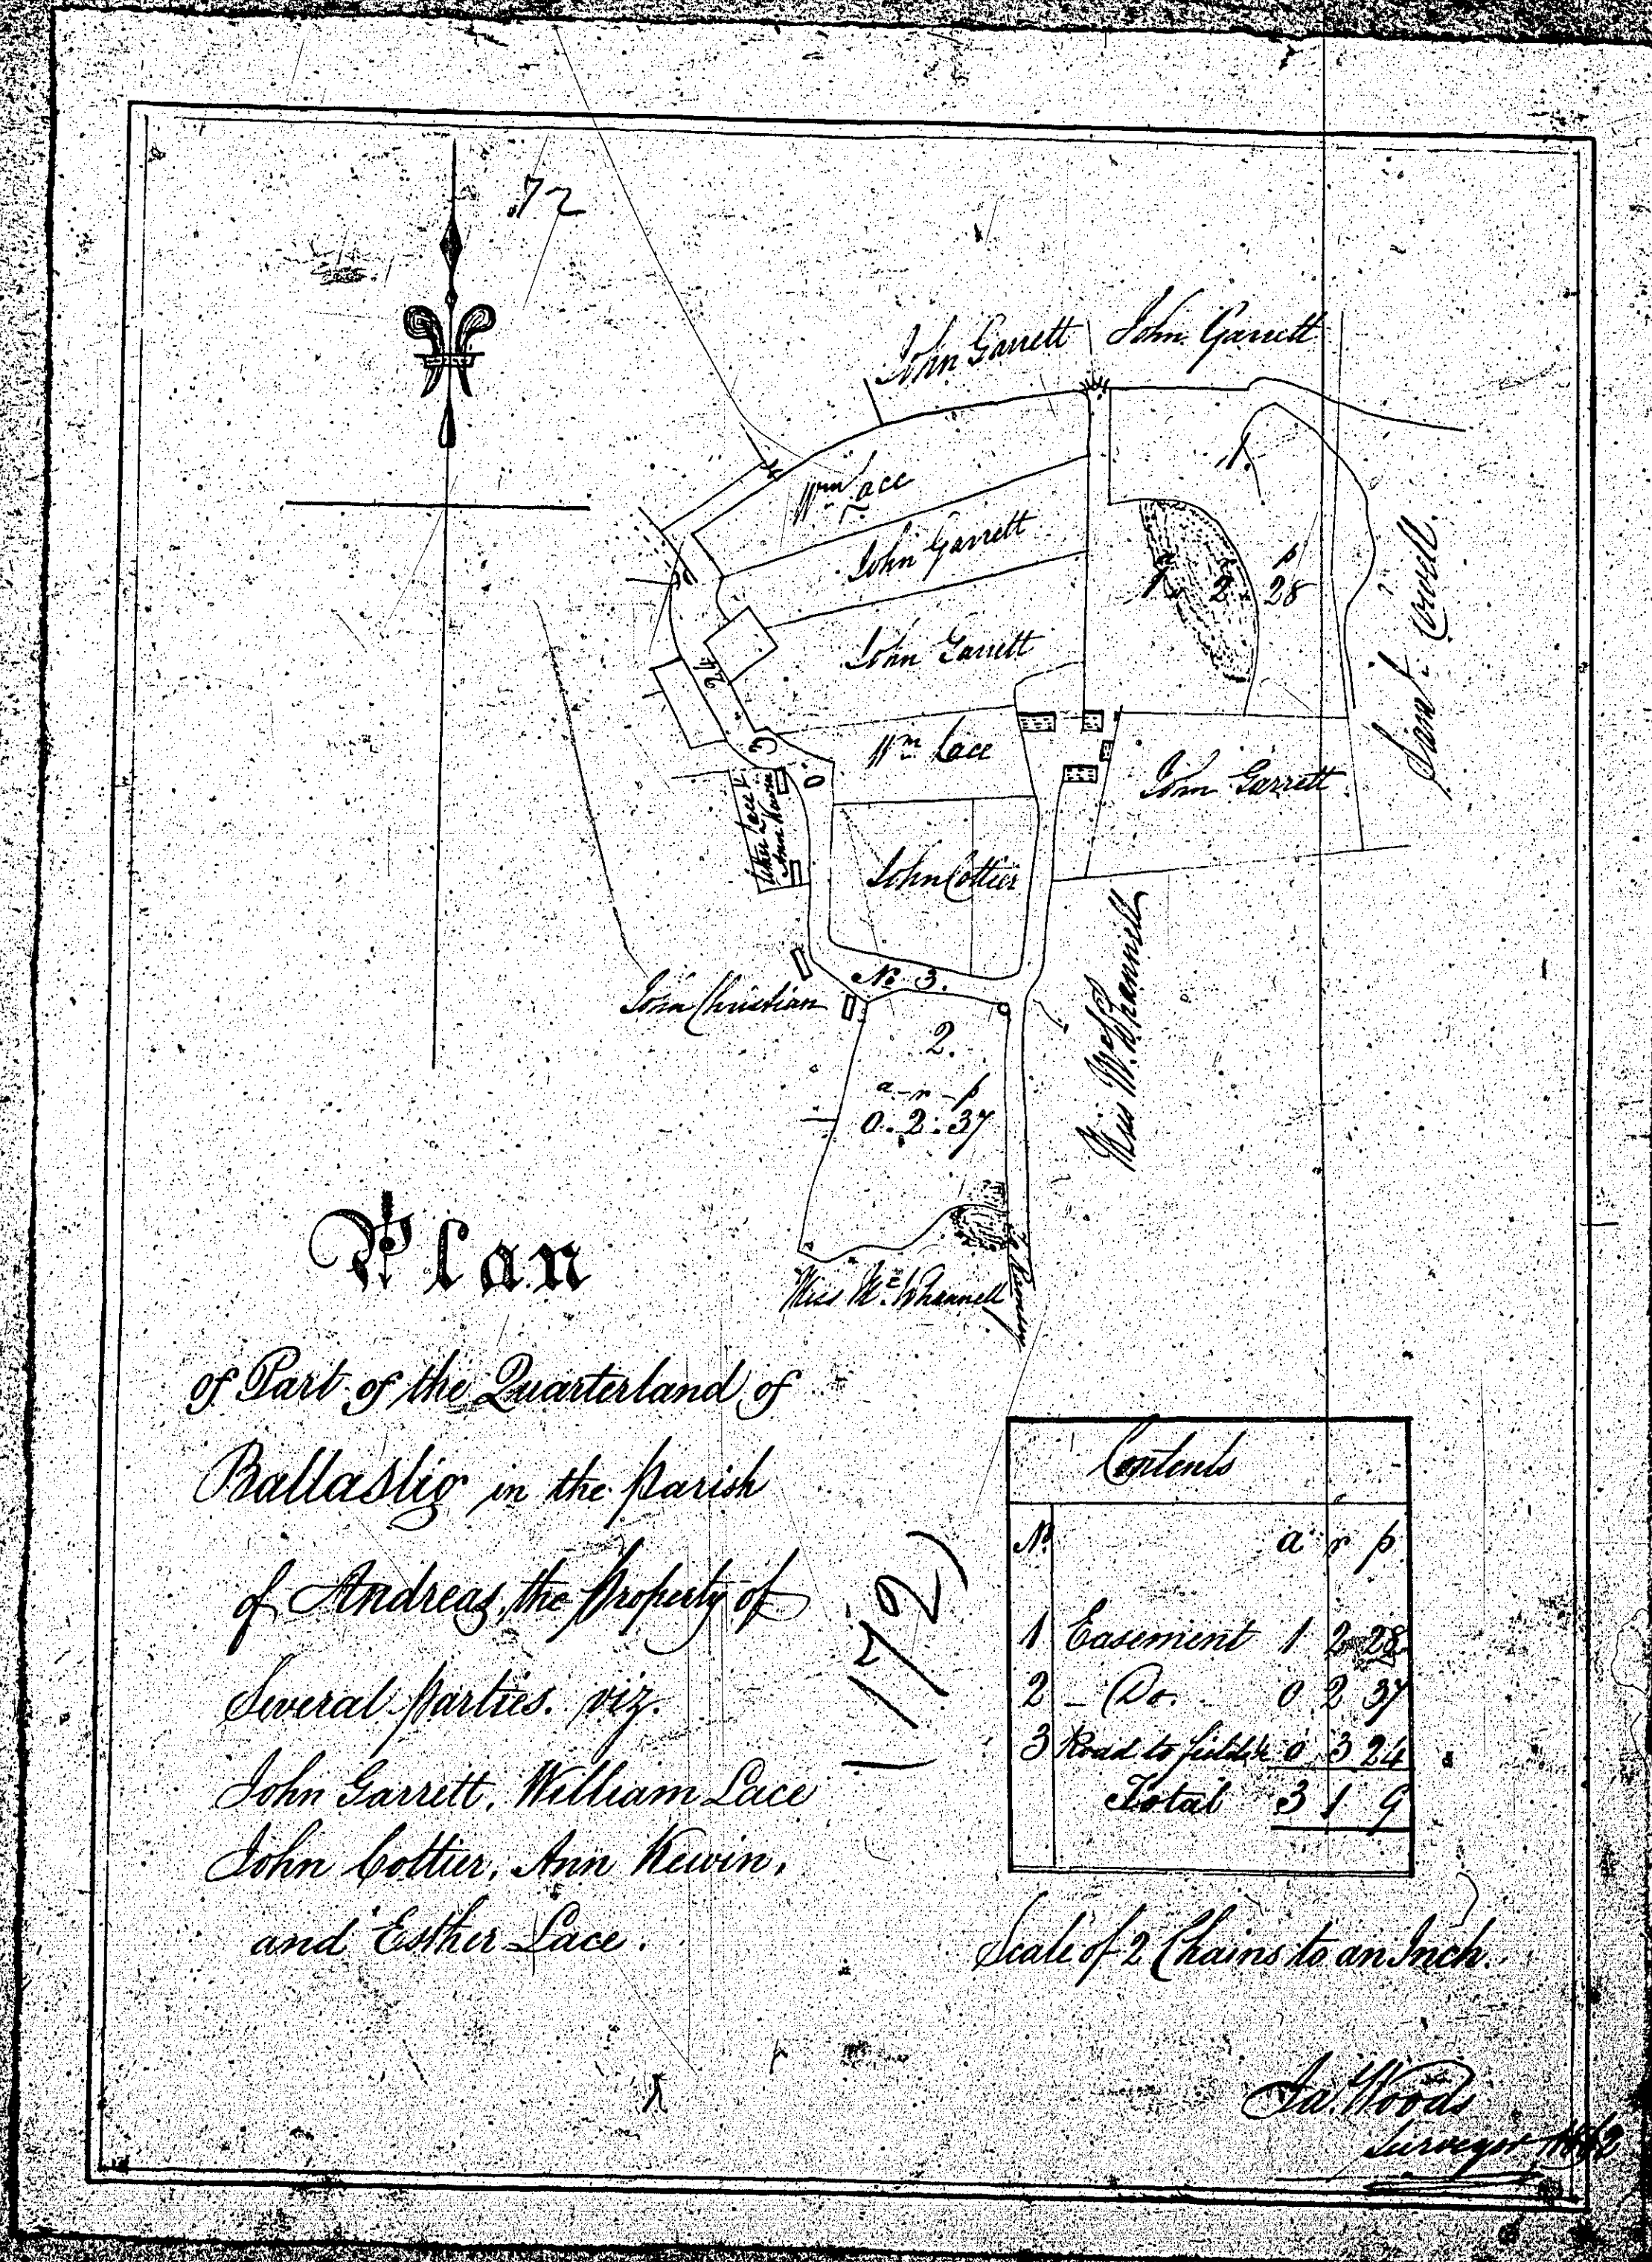

ISLE OF MAN GOVERNMENT: GENERAL REGISTRY
 ASYLUM PLANS: PARISH OF ANDREAS

Original monotone

1:23

ISLE OF MAN GOVERNMENT: GENERAL REGISTRY
 ASYLUM PLANS: PARISH OF ANDREAS

Original monotone

1:23

END OF VOLUME