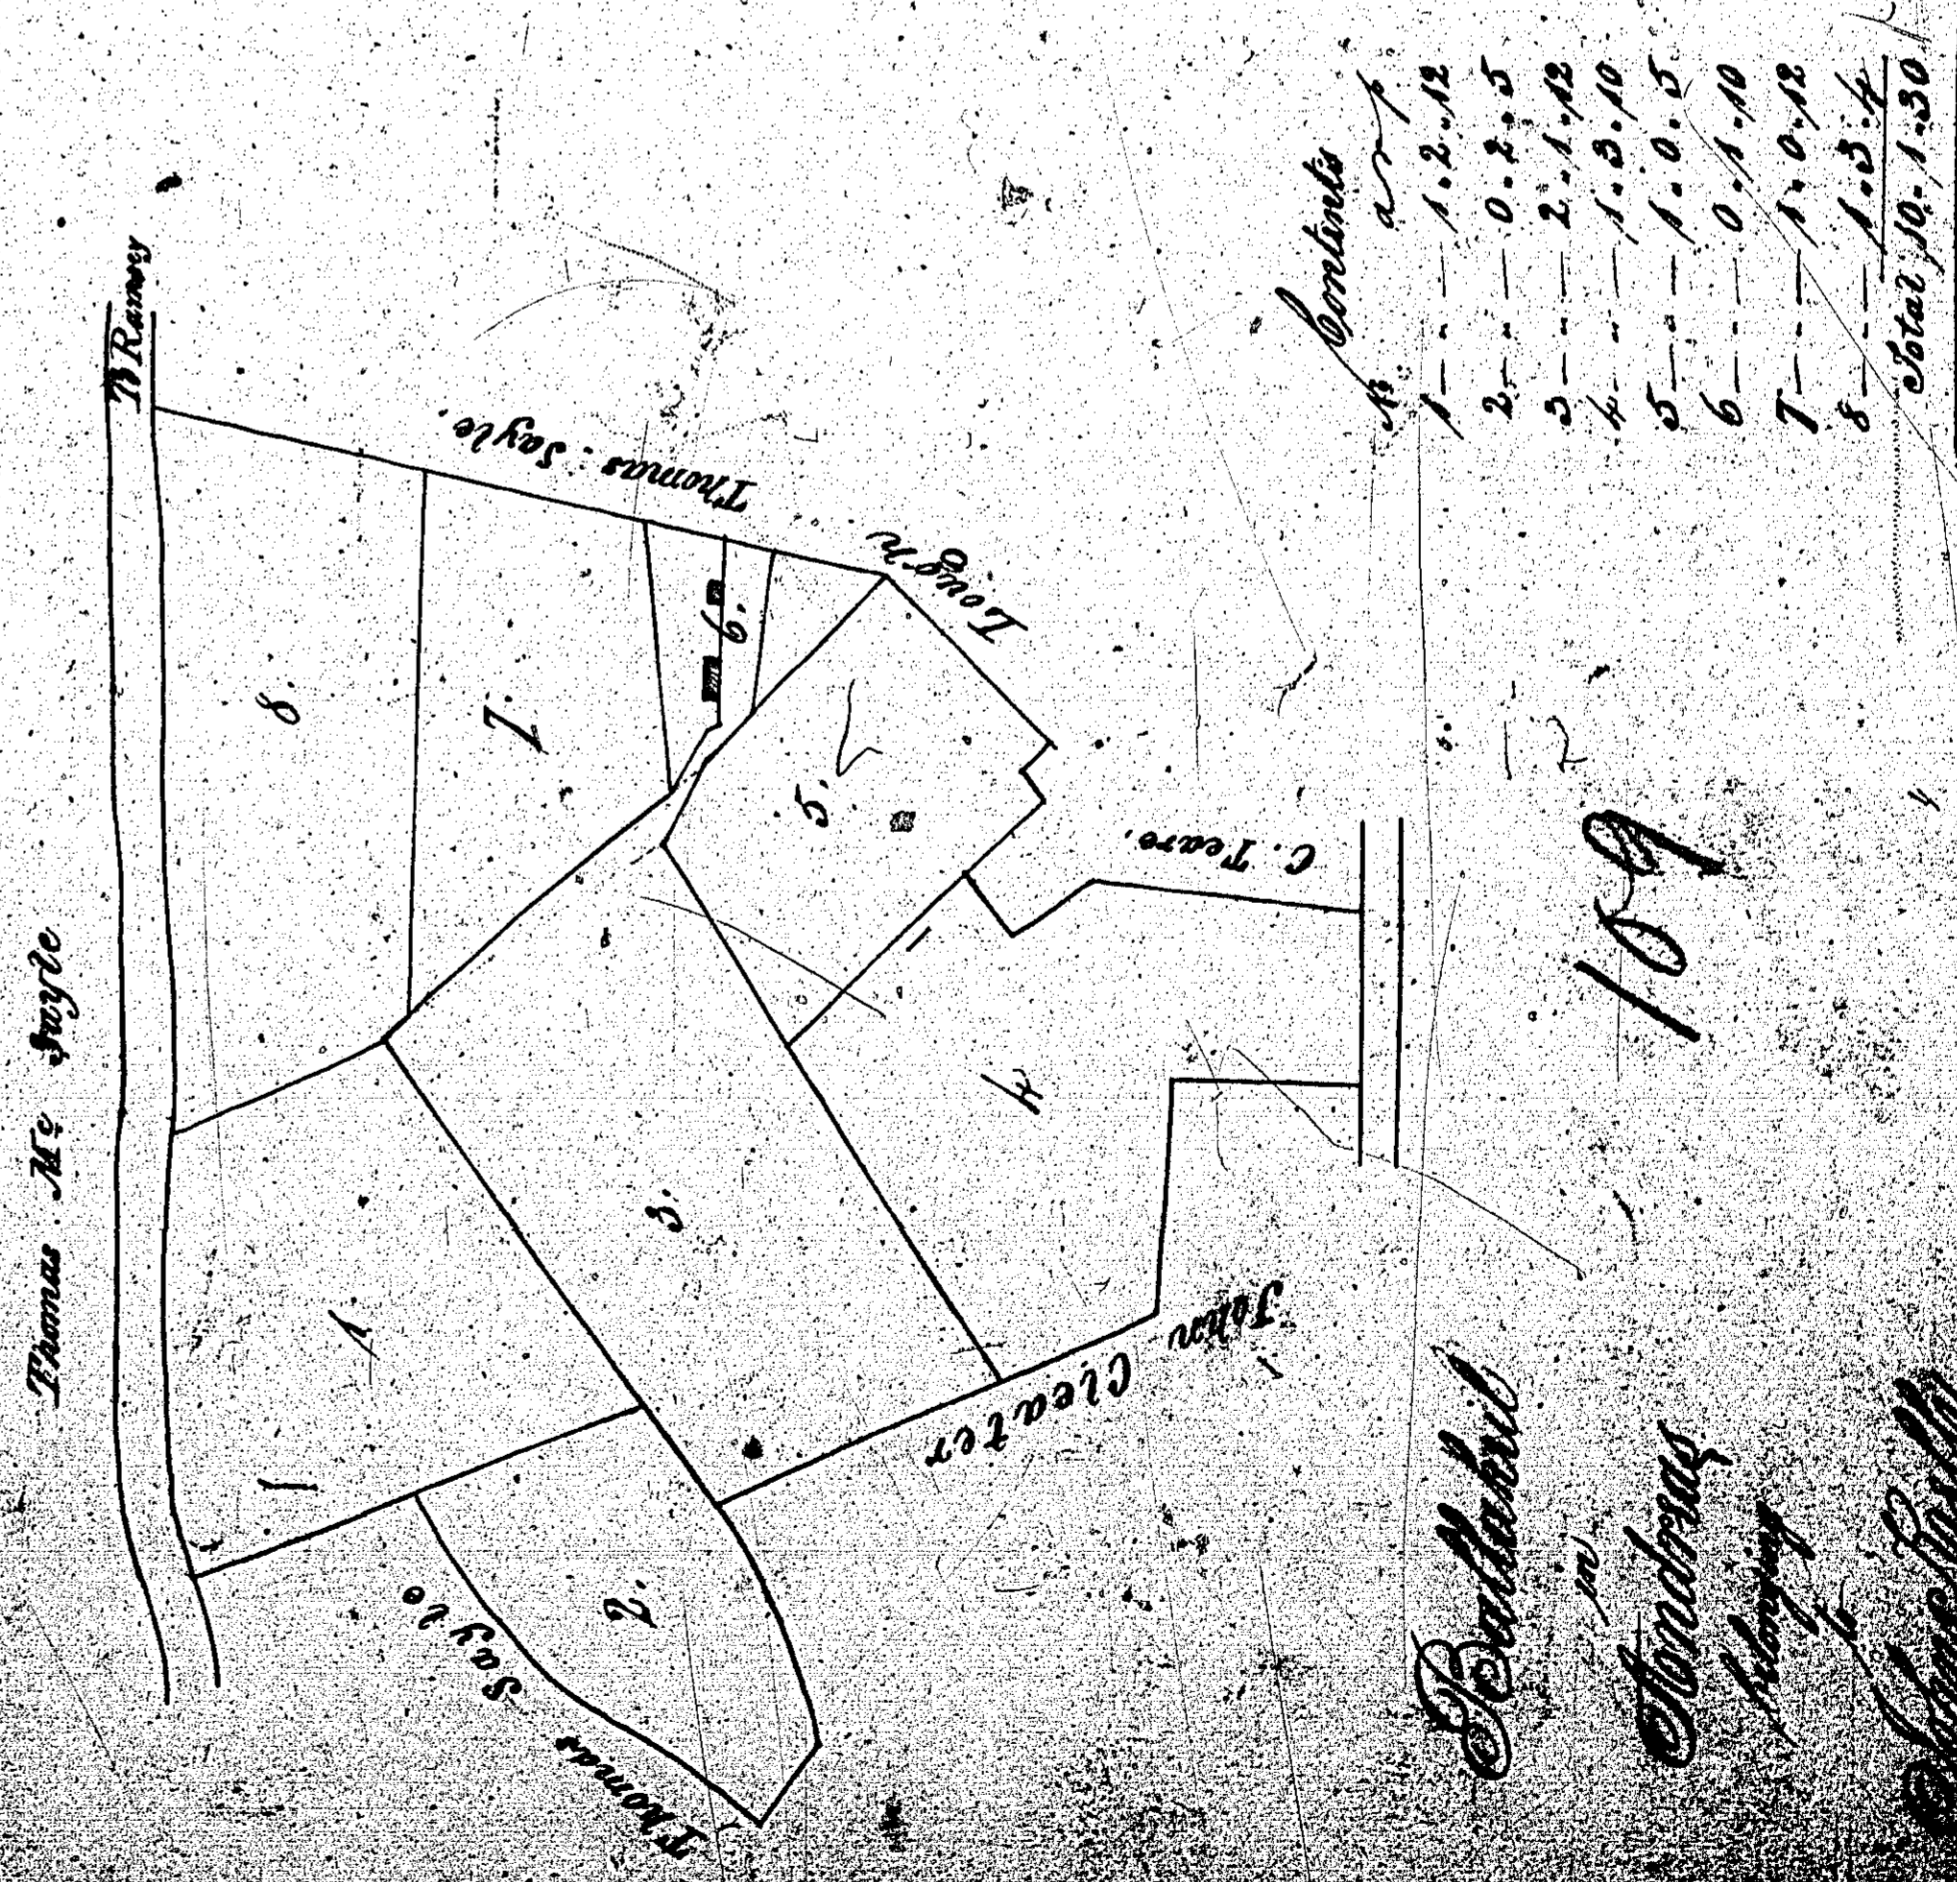

ISLE OF MAN GOVERNMENT: GENERAL REGISTRY

ASYLUM PLANS: PARISH OF ANDREAS

Original monotone

1:23

ISLE OF MAN GOVERNMENT: GENERAL REGISTRY

ASYLUM PLANS: PARISH OF ANDREAS

Originals monotone

1:23

Sections

1	0.2.15
2	0.1.24
3	0.2.10
4	0.2.2
5	0.1.38
6	0.0.25
7	0.1.20
8	0.1.58
Total	3.2.72

Ballahool
in
Andreas
along
East Wall
 Each 2 Shans 4 on each
 Wiped from Andreas
 The plan 200 by R. W. J. J.

Sections

1	1.2.12
2	0.2.5
3	2.1.12
4	1.5.10
5	1.0.5
6	0.1.10
7	1.0.12
8	1.3.4
Total	10.1.50

Ballahool
in
Andreas
along
John Saggie
 Each 2 Shans 4 on each
 Wiped from Andreas
 The plan 200 by R. W. J. J.