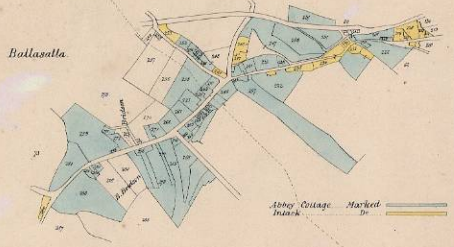

# KIRK-MALEW.

Scale of Chains  
0 100 200 300 400 500

REFERENCES.

Quarter Land	Marked	Yellow
Intacks		Orange
Esci in Arbery		Light Green
Abbey Demesne		Dark Green
Abbey Farms		Light Blue
Freehold		Dark Blue
Colleges Intacks &c.		Light Yellow
St. Ballacalla		Dark Yellow