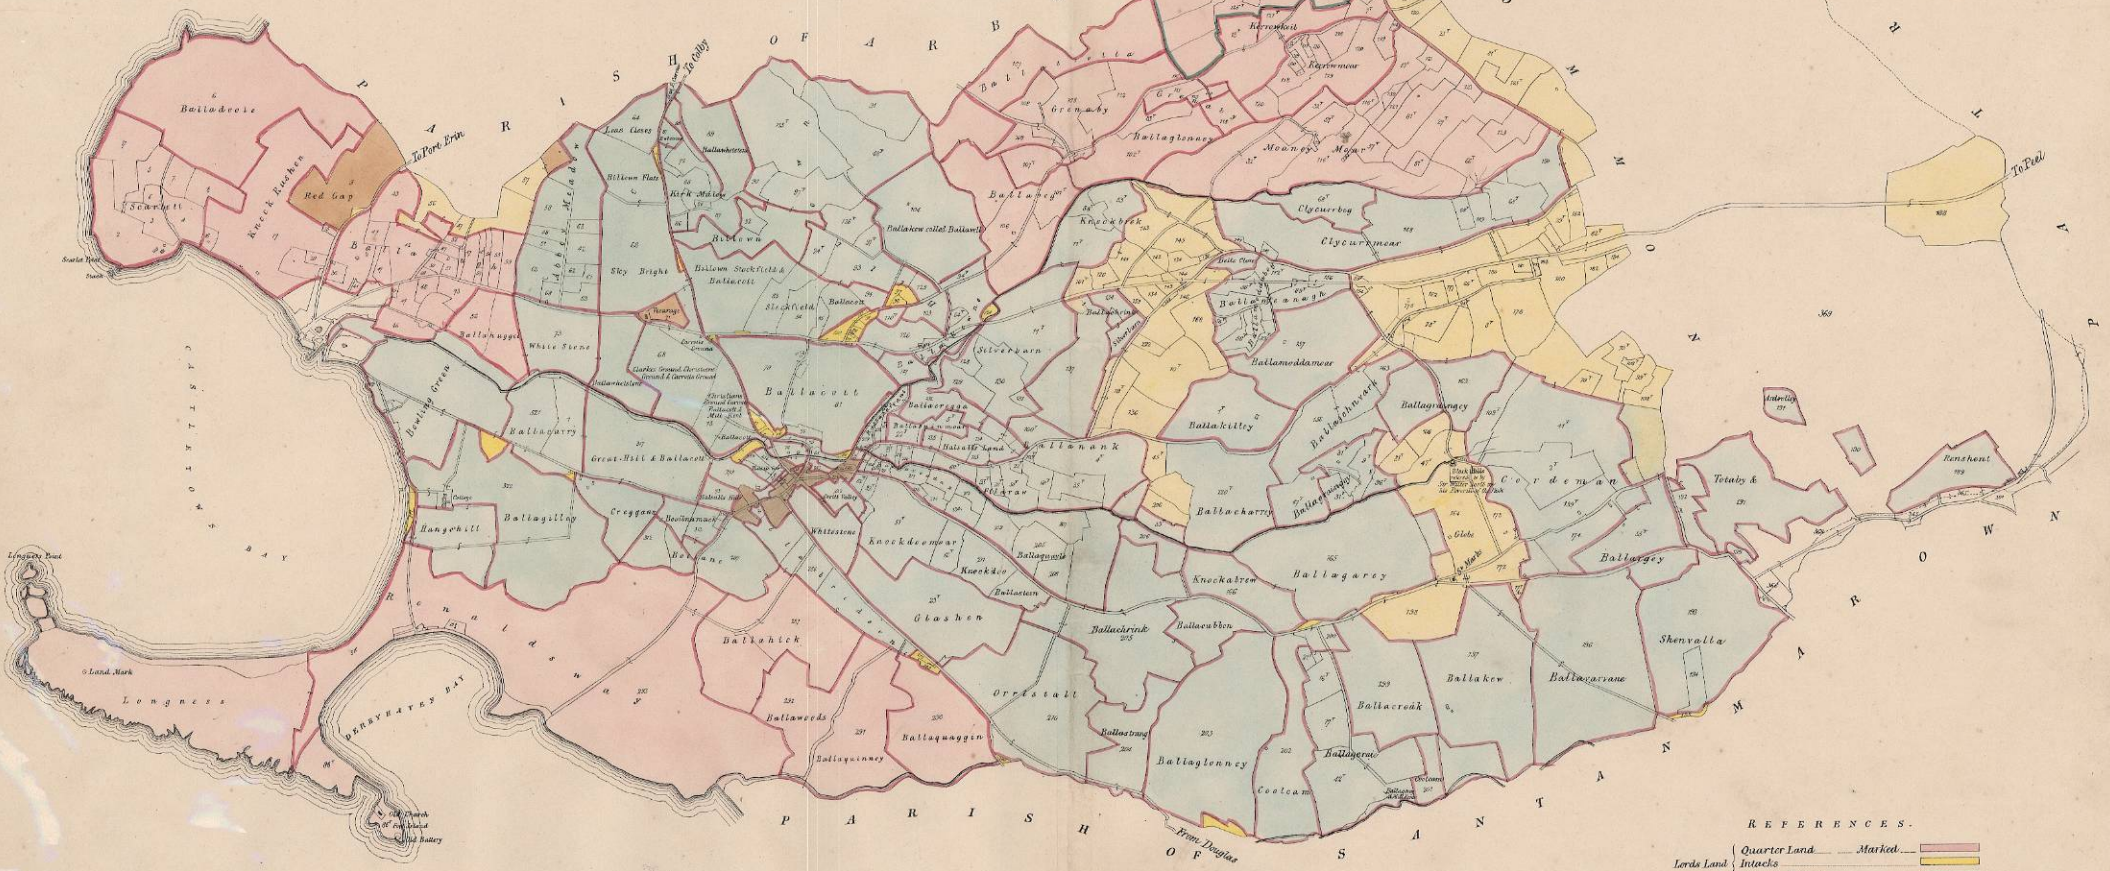

# KIRK-MALEW.

Scale of Chains  
0 100 200 300 400 500

REFERENCES.

Quarter Land	Marked	Yellow
Intacks		Orange
Esci in Arbery		Light Green
Abbey Demesne		Dark Green
Abbey Farms		Light Blue
Freehold		Dark Blue
Colleges Intacks &c.		Light Yellow
St. Ballacalla		Dark Yellow