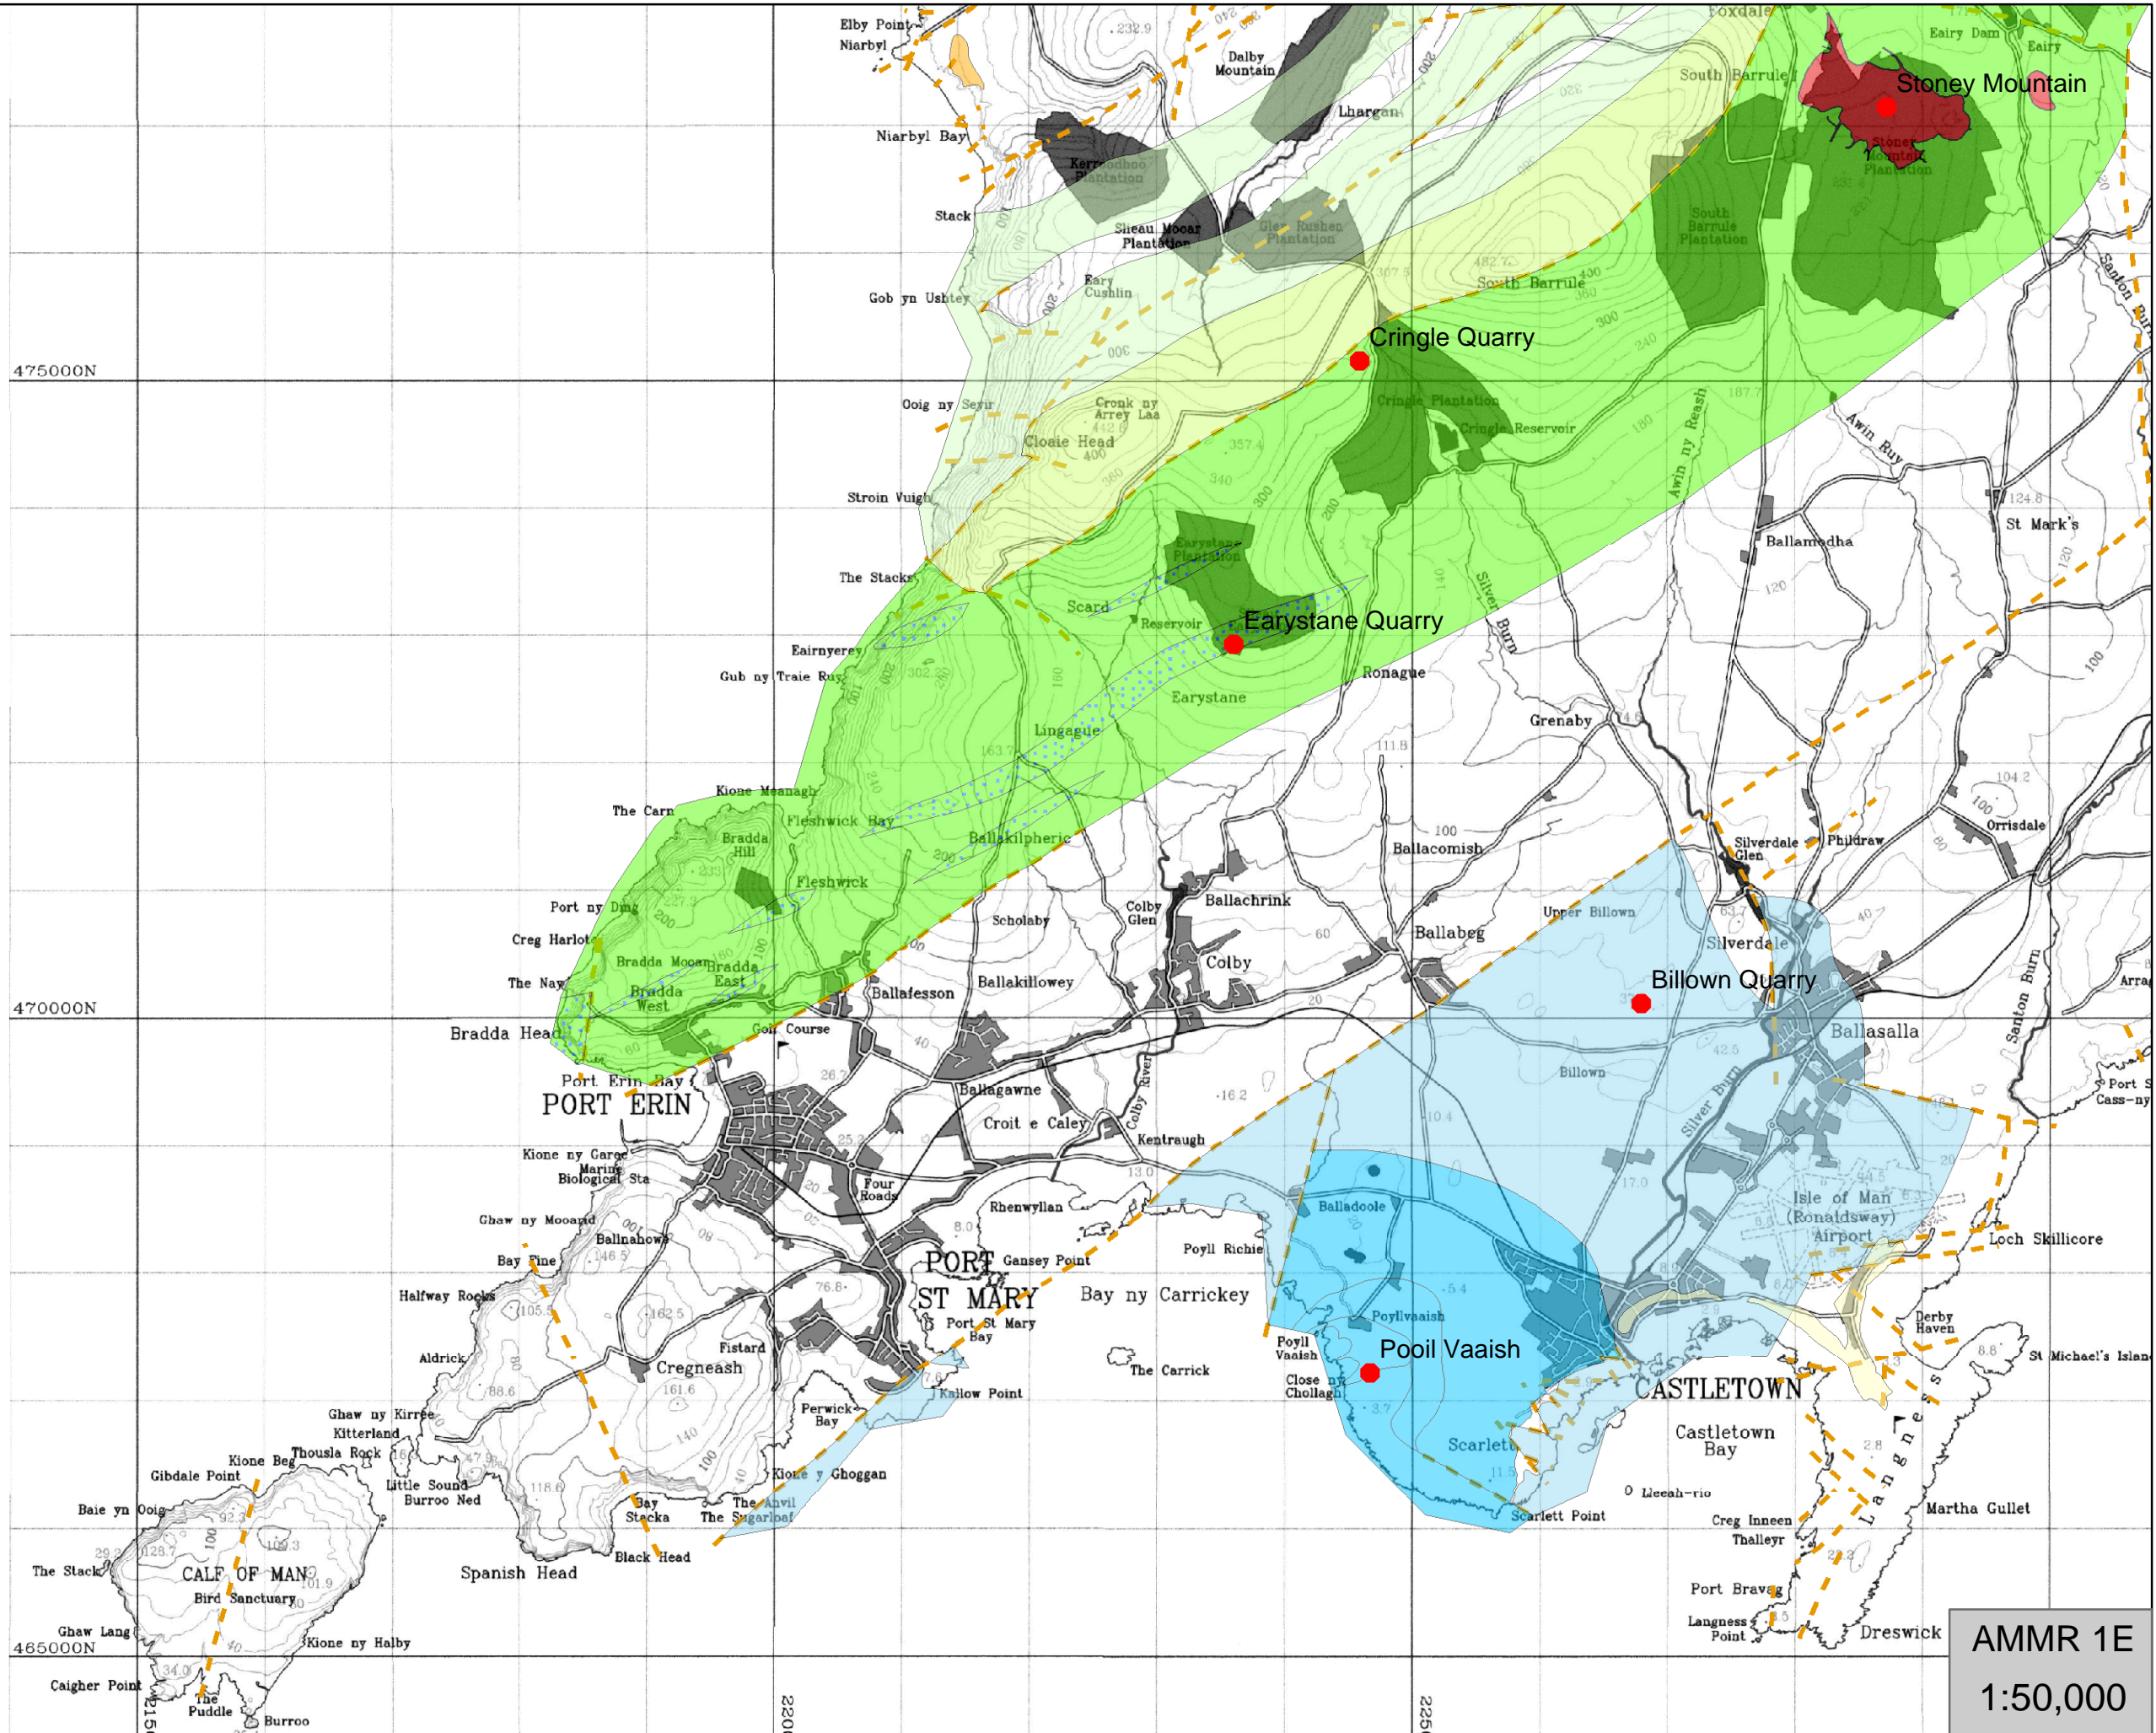

505000N

505000N

500000N

495000N

AMMR 1A
1:50,000

AMMR 1B
1:50,000

490000N

485000N

220000E

Peat Turbaries

AMMR 1C
1:50,000

AMMR 1D
1:50,000

AMMR 1E
1:50,000

Isle of Man

1:50000

AMMR 1F
1:50,000