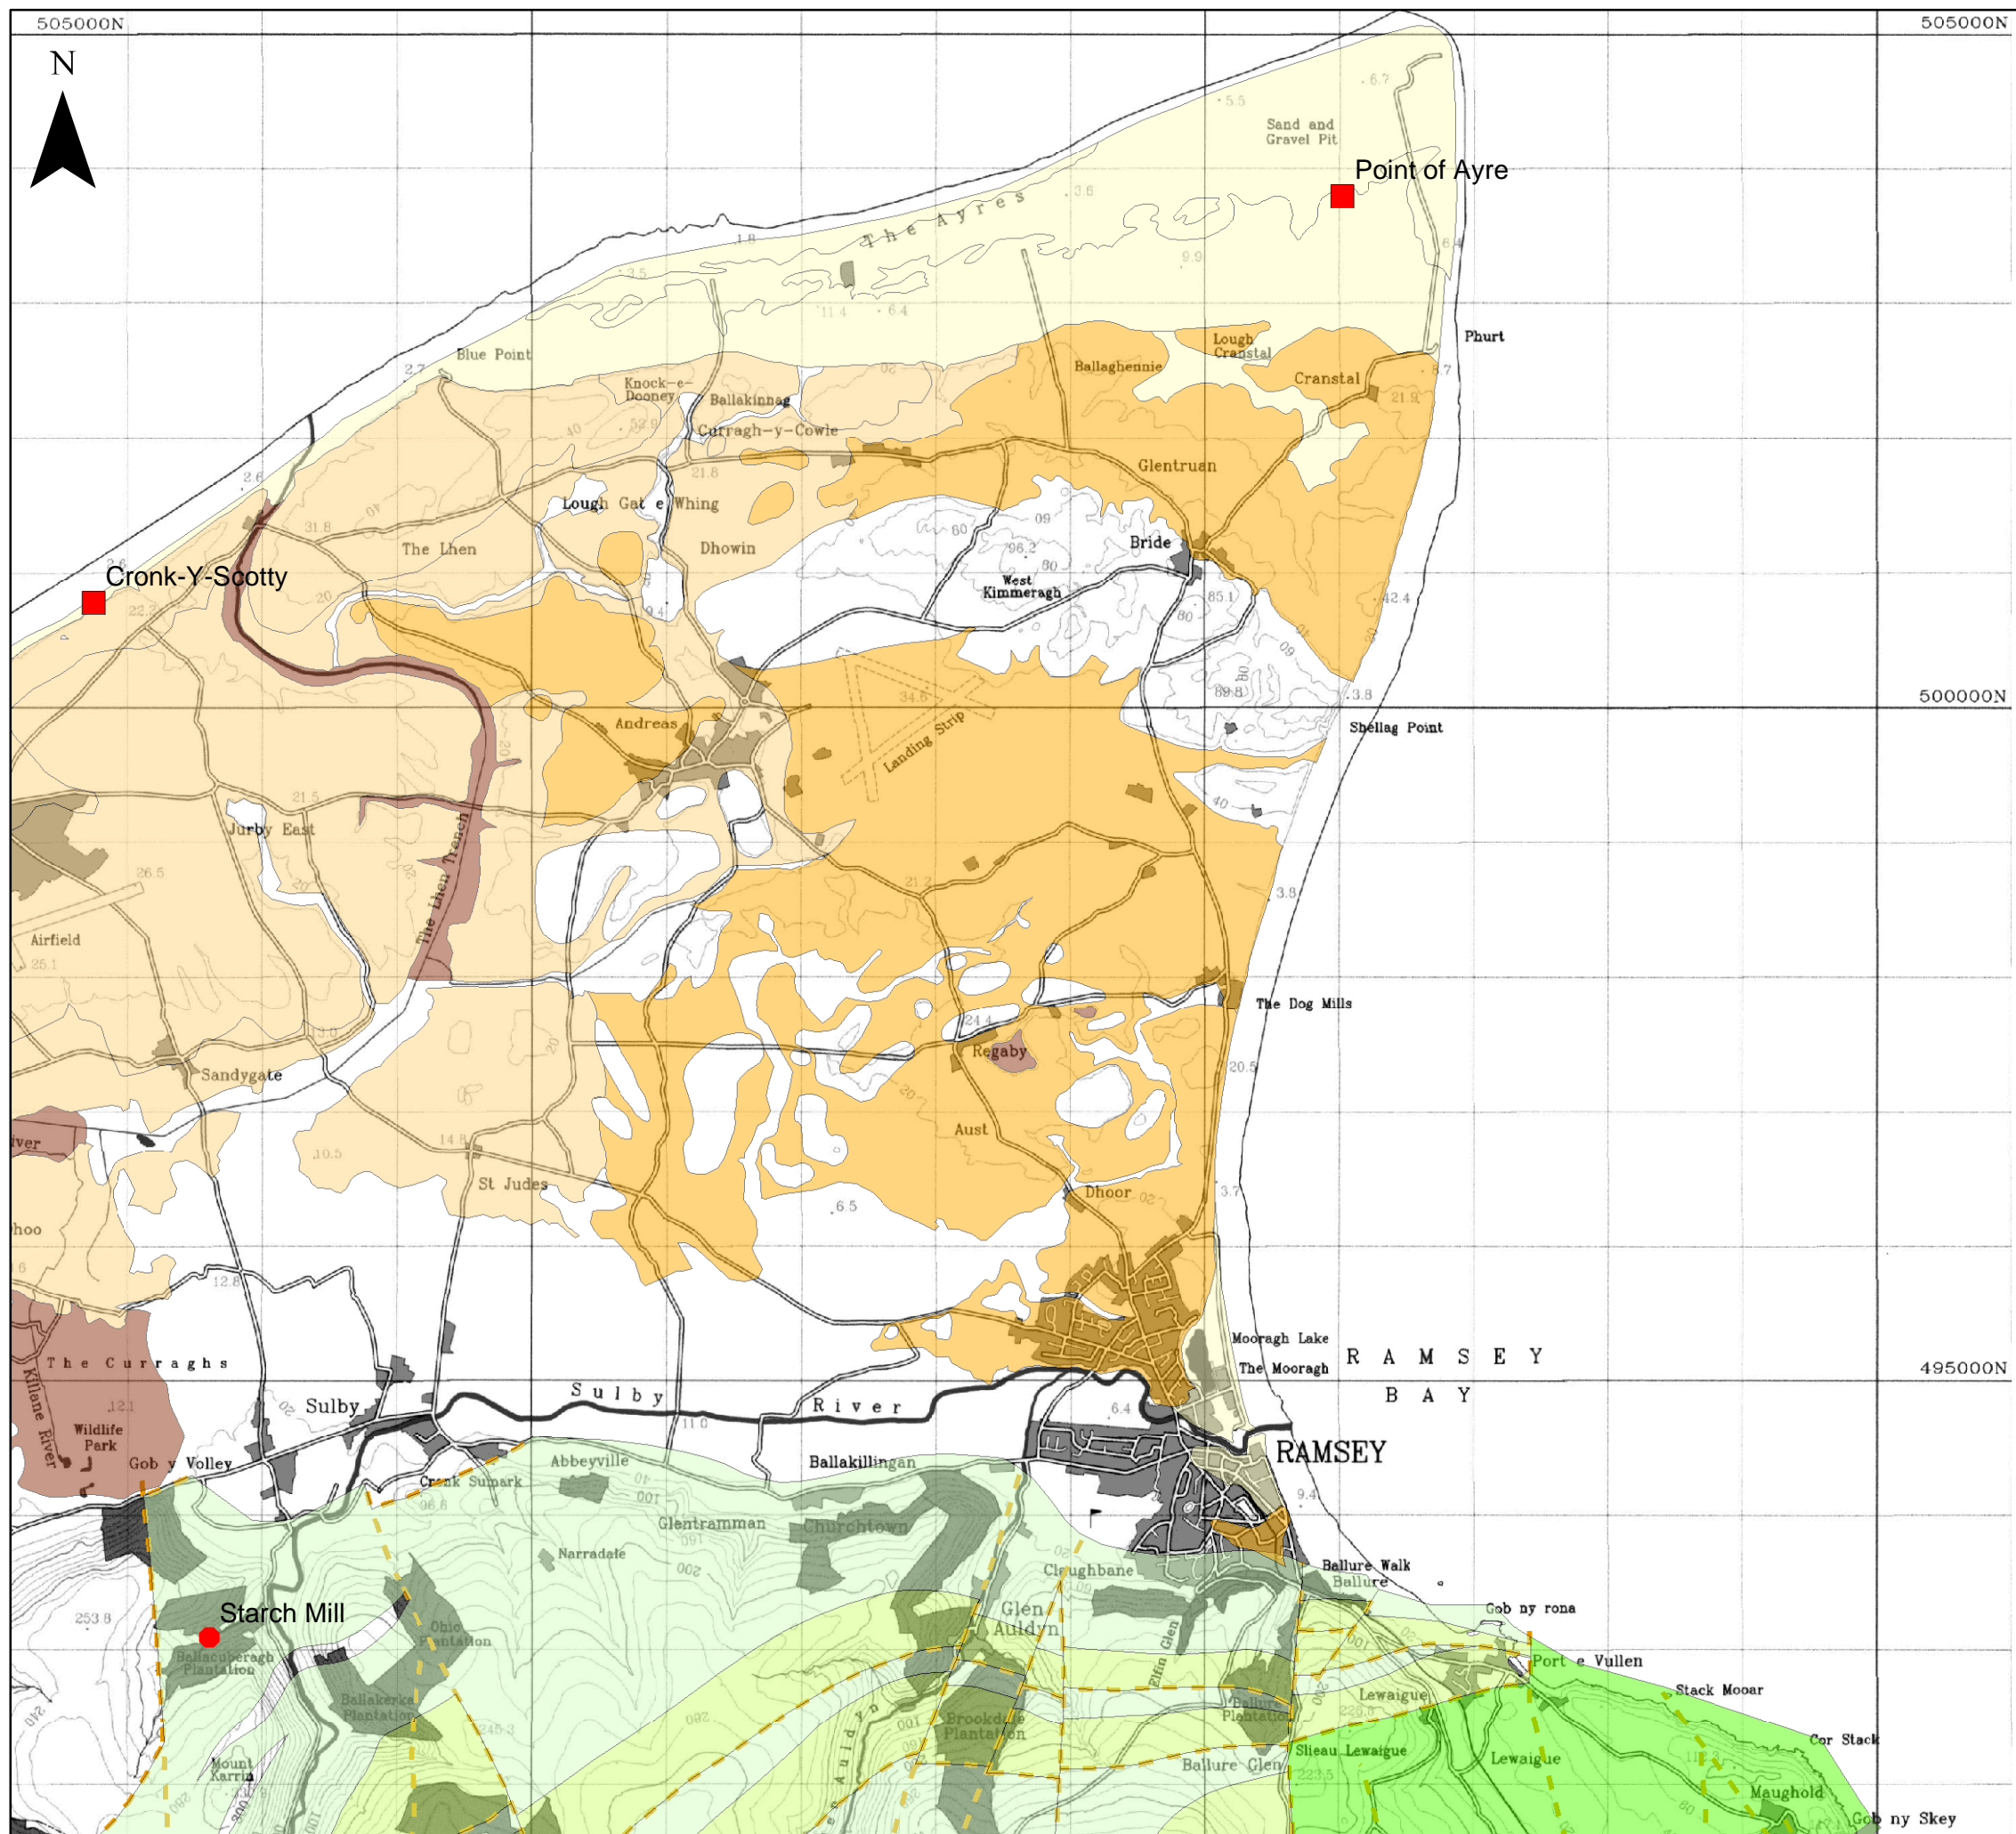

505000N

505000N

500000N

495000N

AMMR 1A
1:50,000

AMMR 1B
1:50,000

490000N

485000N

220000E

Peat Turbaries

AMMR 1C
1:50,000

AMMR 1D
1:50,000

AMMR 1E
1:50,000

Isle of Man

1:50000

AMMR 1F
1:50,000