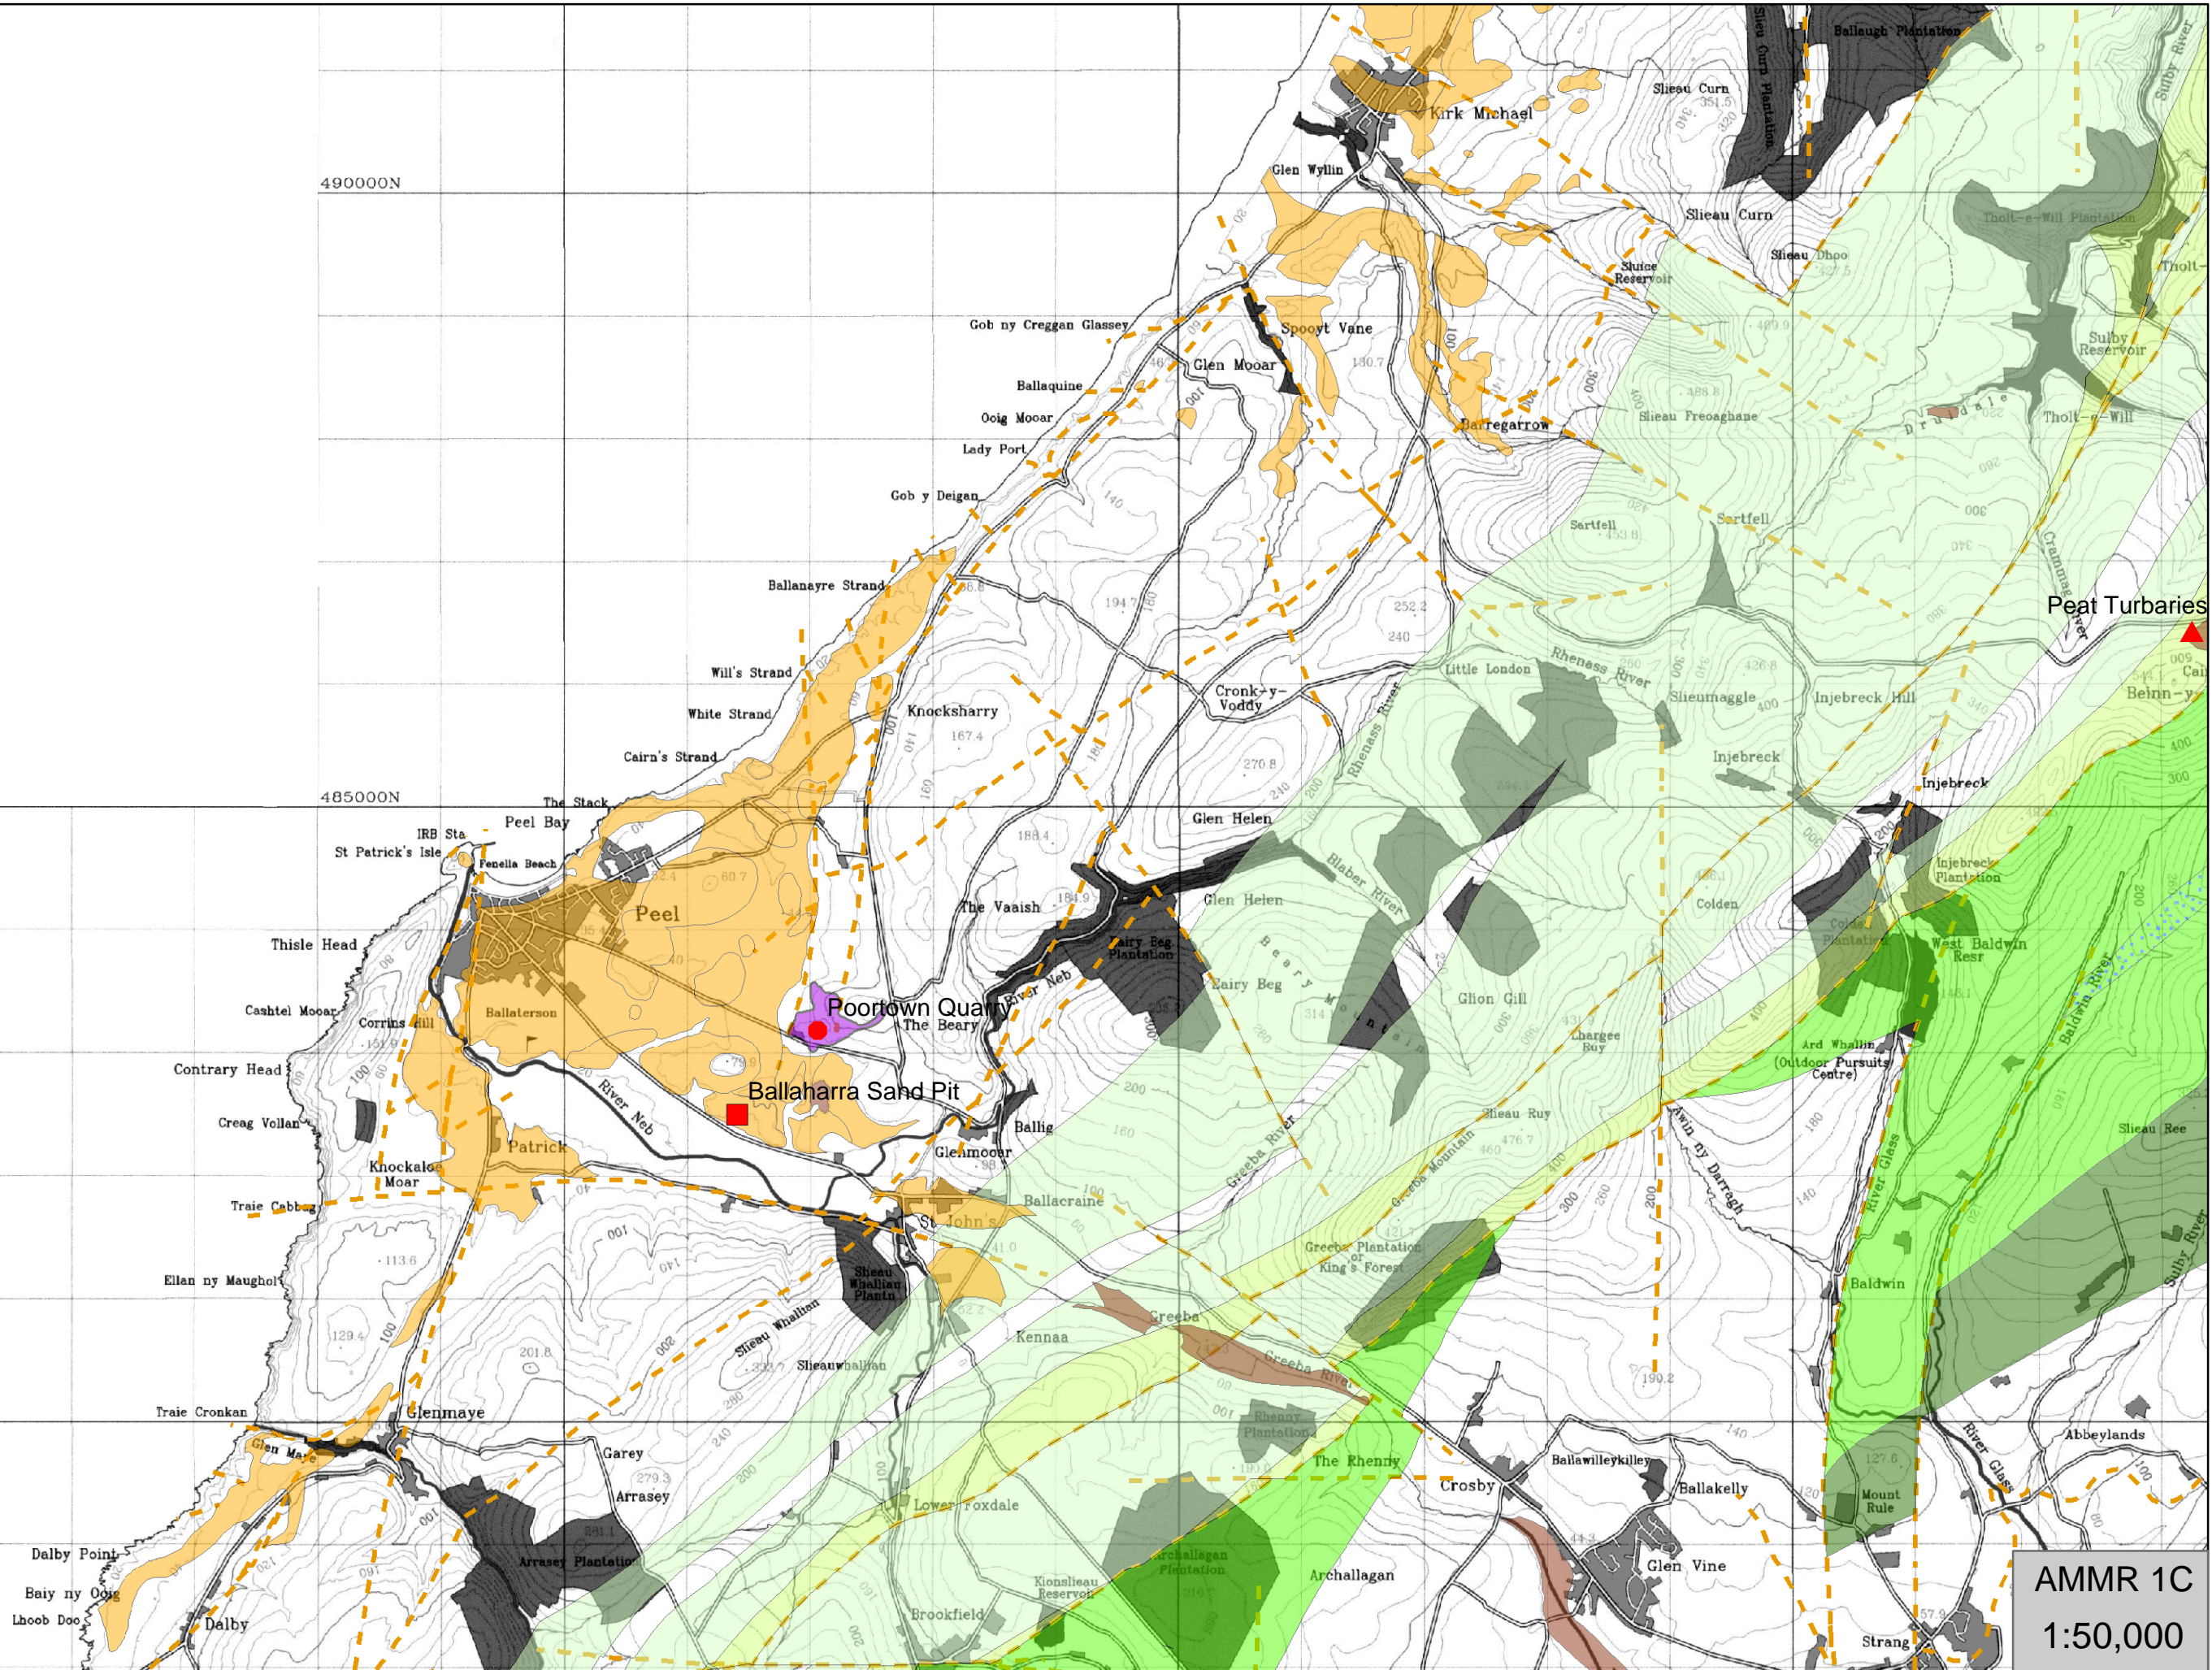

505000N

505000N

500000N

495000N

AMMR 1A
1:50,000

AMMR 1B
1:50,000

490000N

485000N

220000E

Peat Turbaries

AMMR 1C
1:50,000

AMMR 1D
1:50,000

AMMR 1E
1:50,000

Isle of Man

1:50000

AMMR 1F
1:50,000