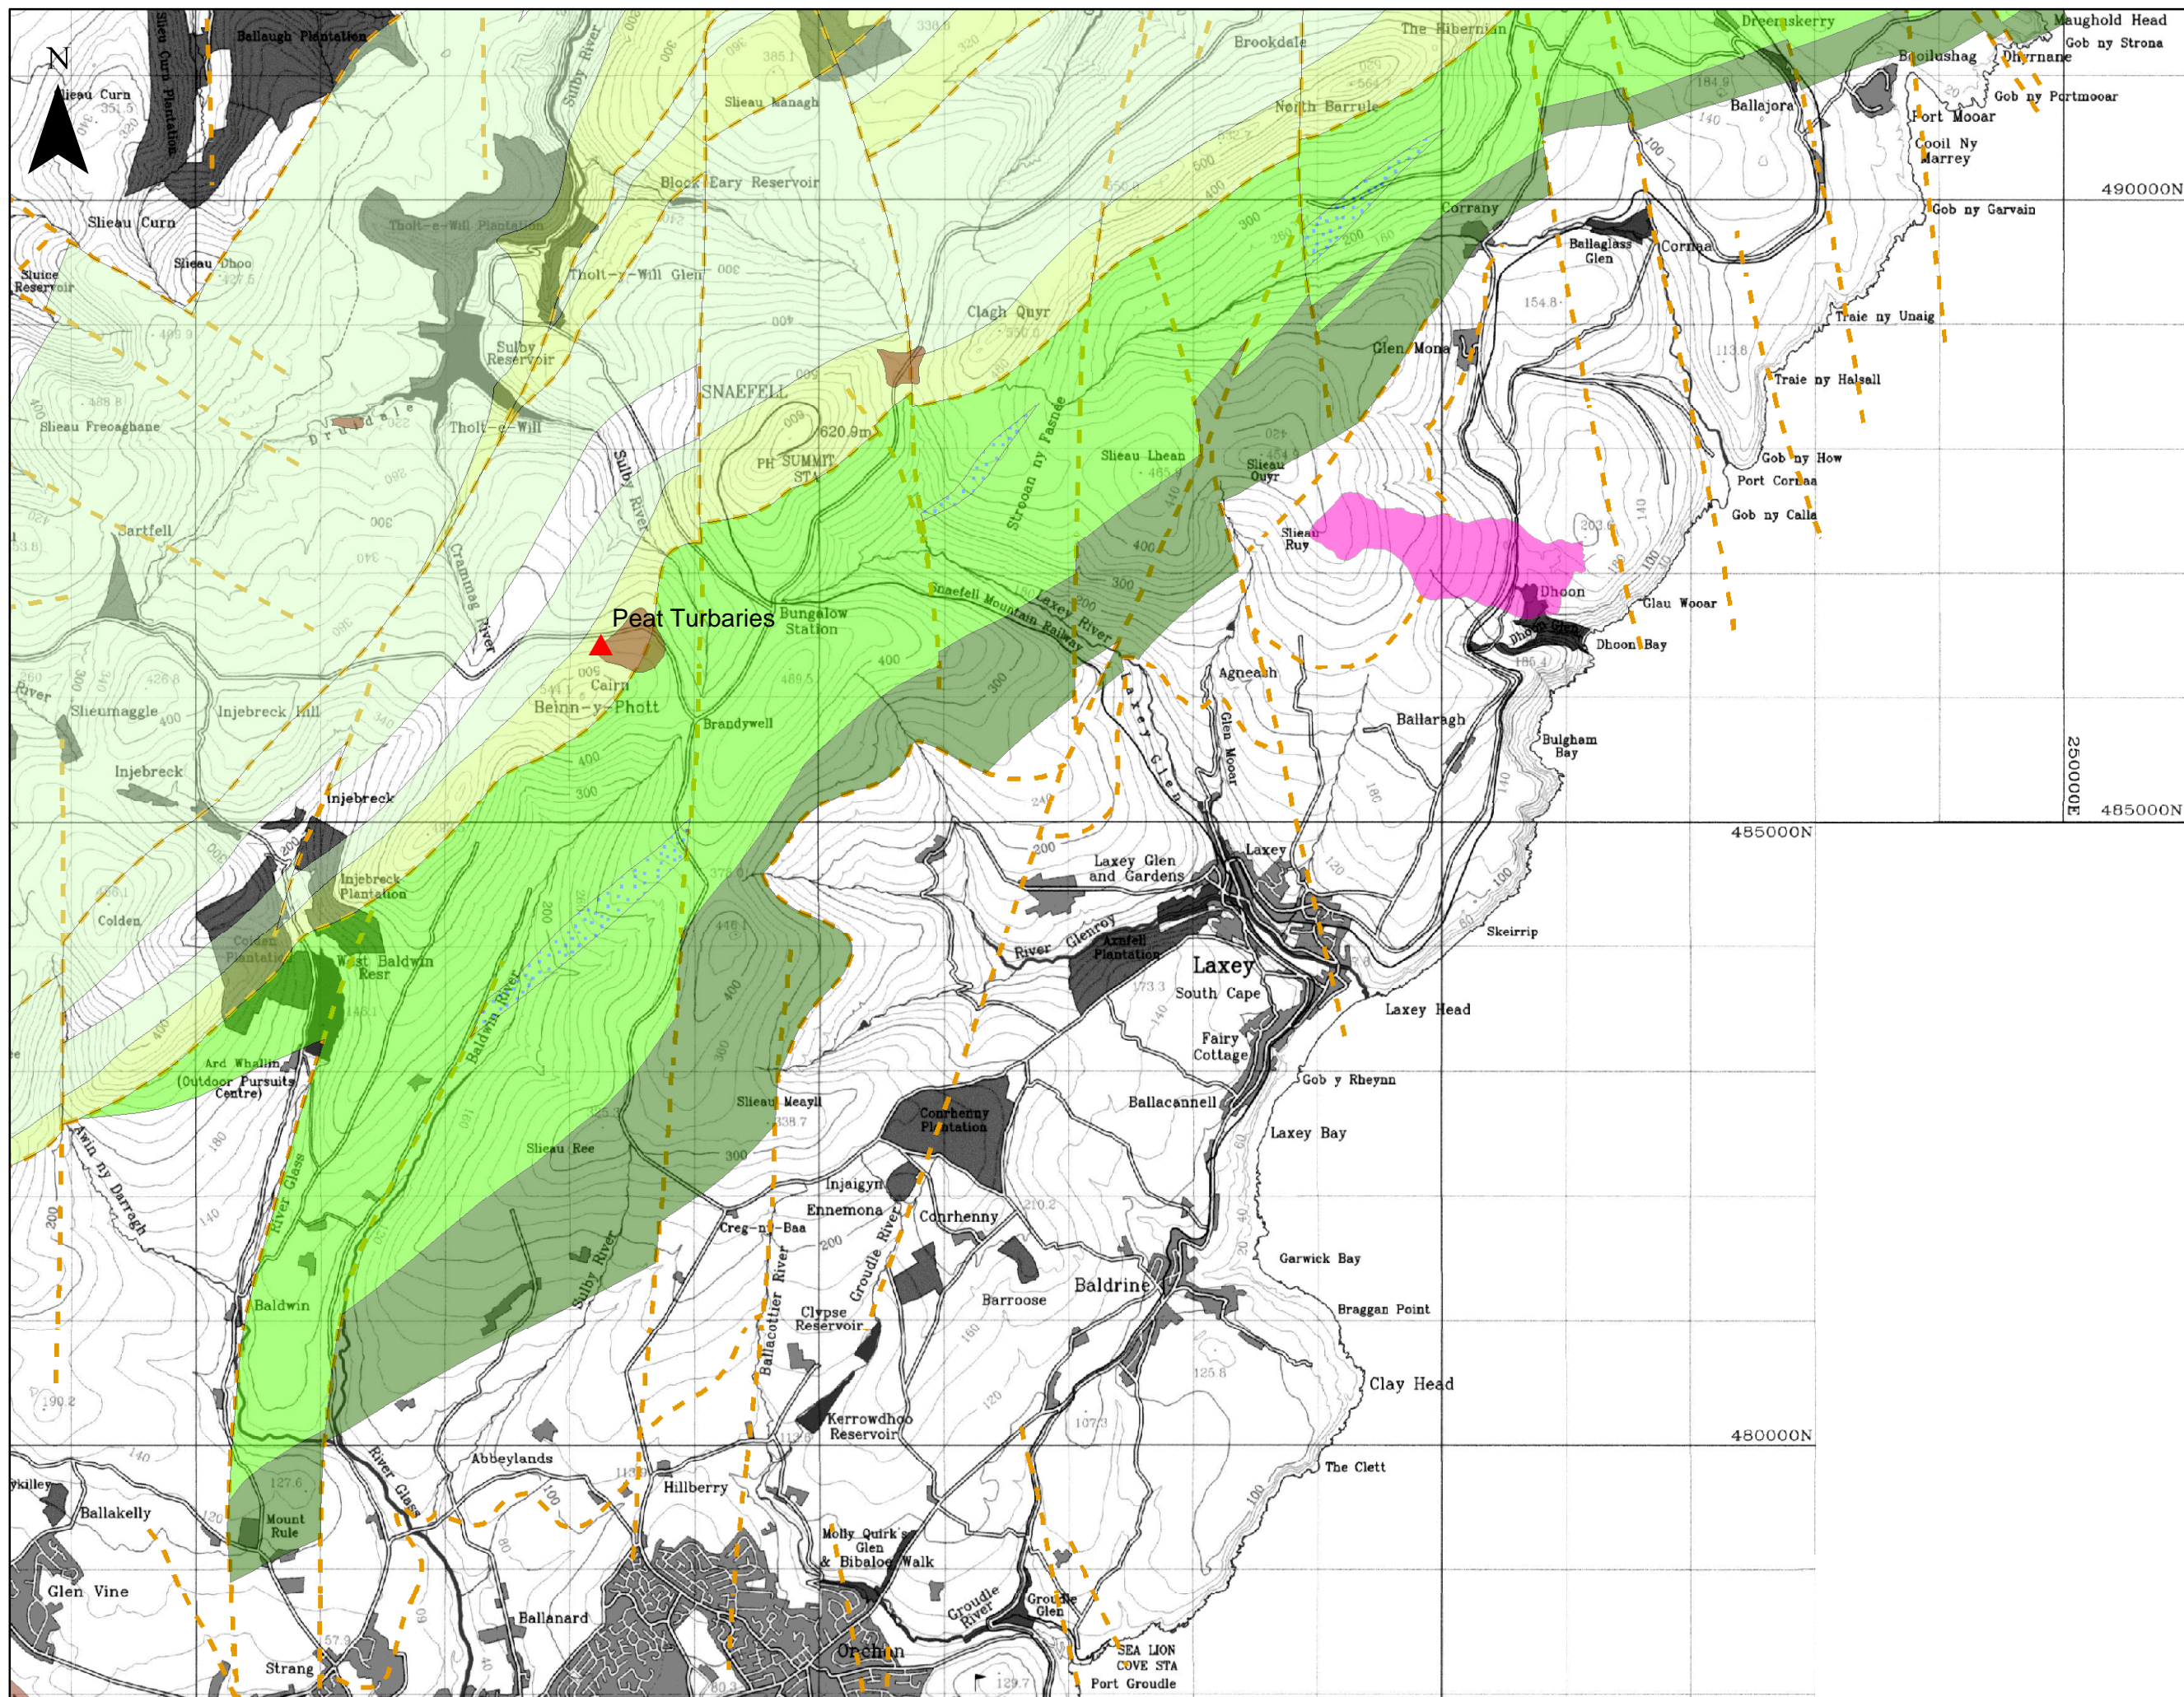

505000N

505000N

500000N

495000N

AMMR 1A
1:50,000

AMMR 1B
1:50,000

490000N

485000N

220000E

Peat Turbaries

AMMR 1C
1:50,000

AMMR 1D
1:50,000

AMMR 1E
1:50,000

Isle of Man

1:50000

AMMR 1F
1:50,000