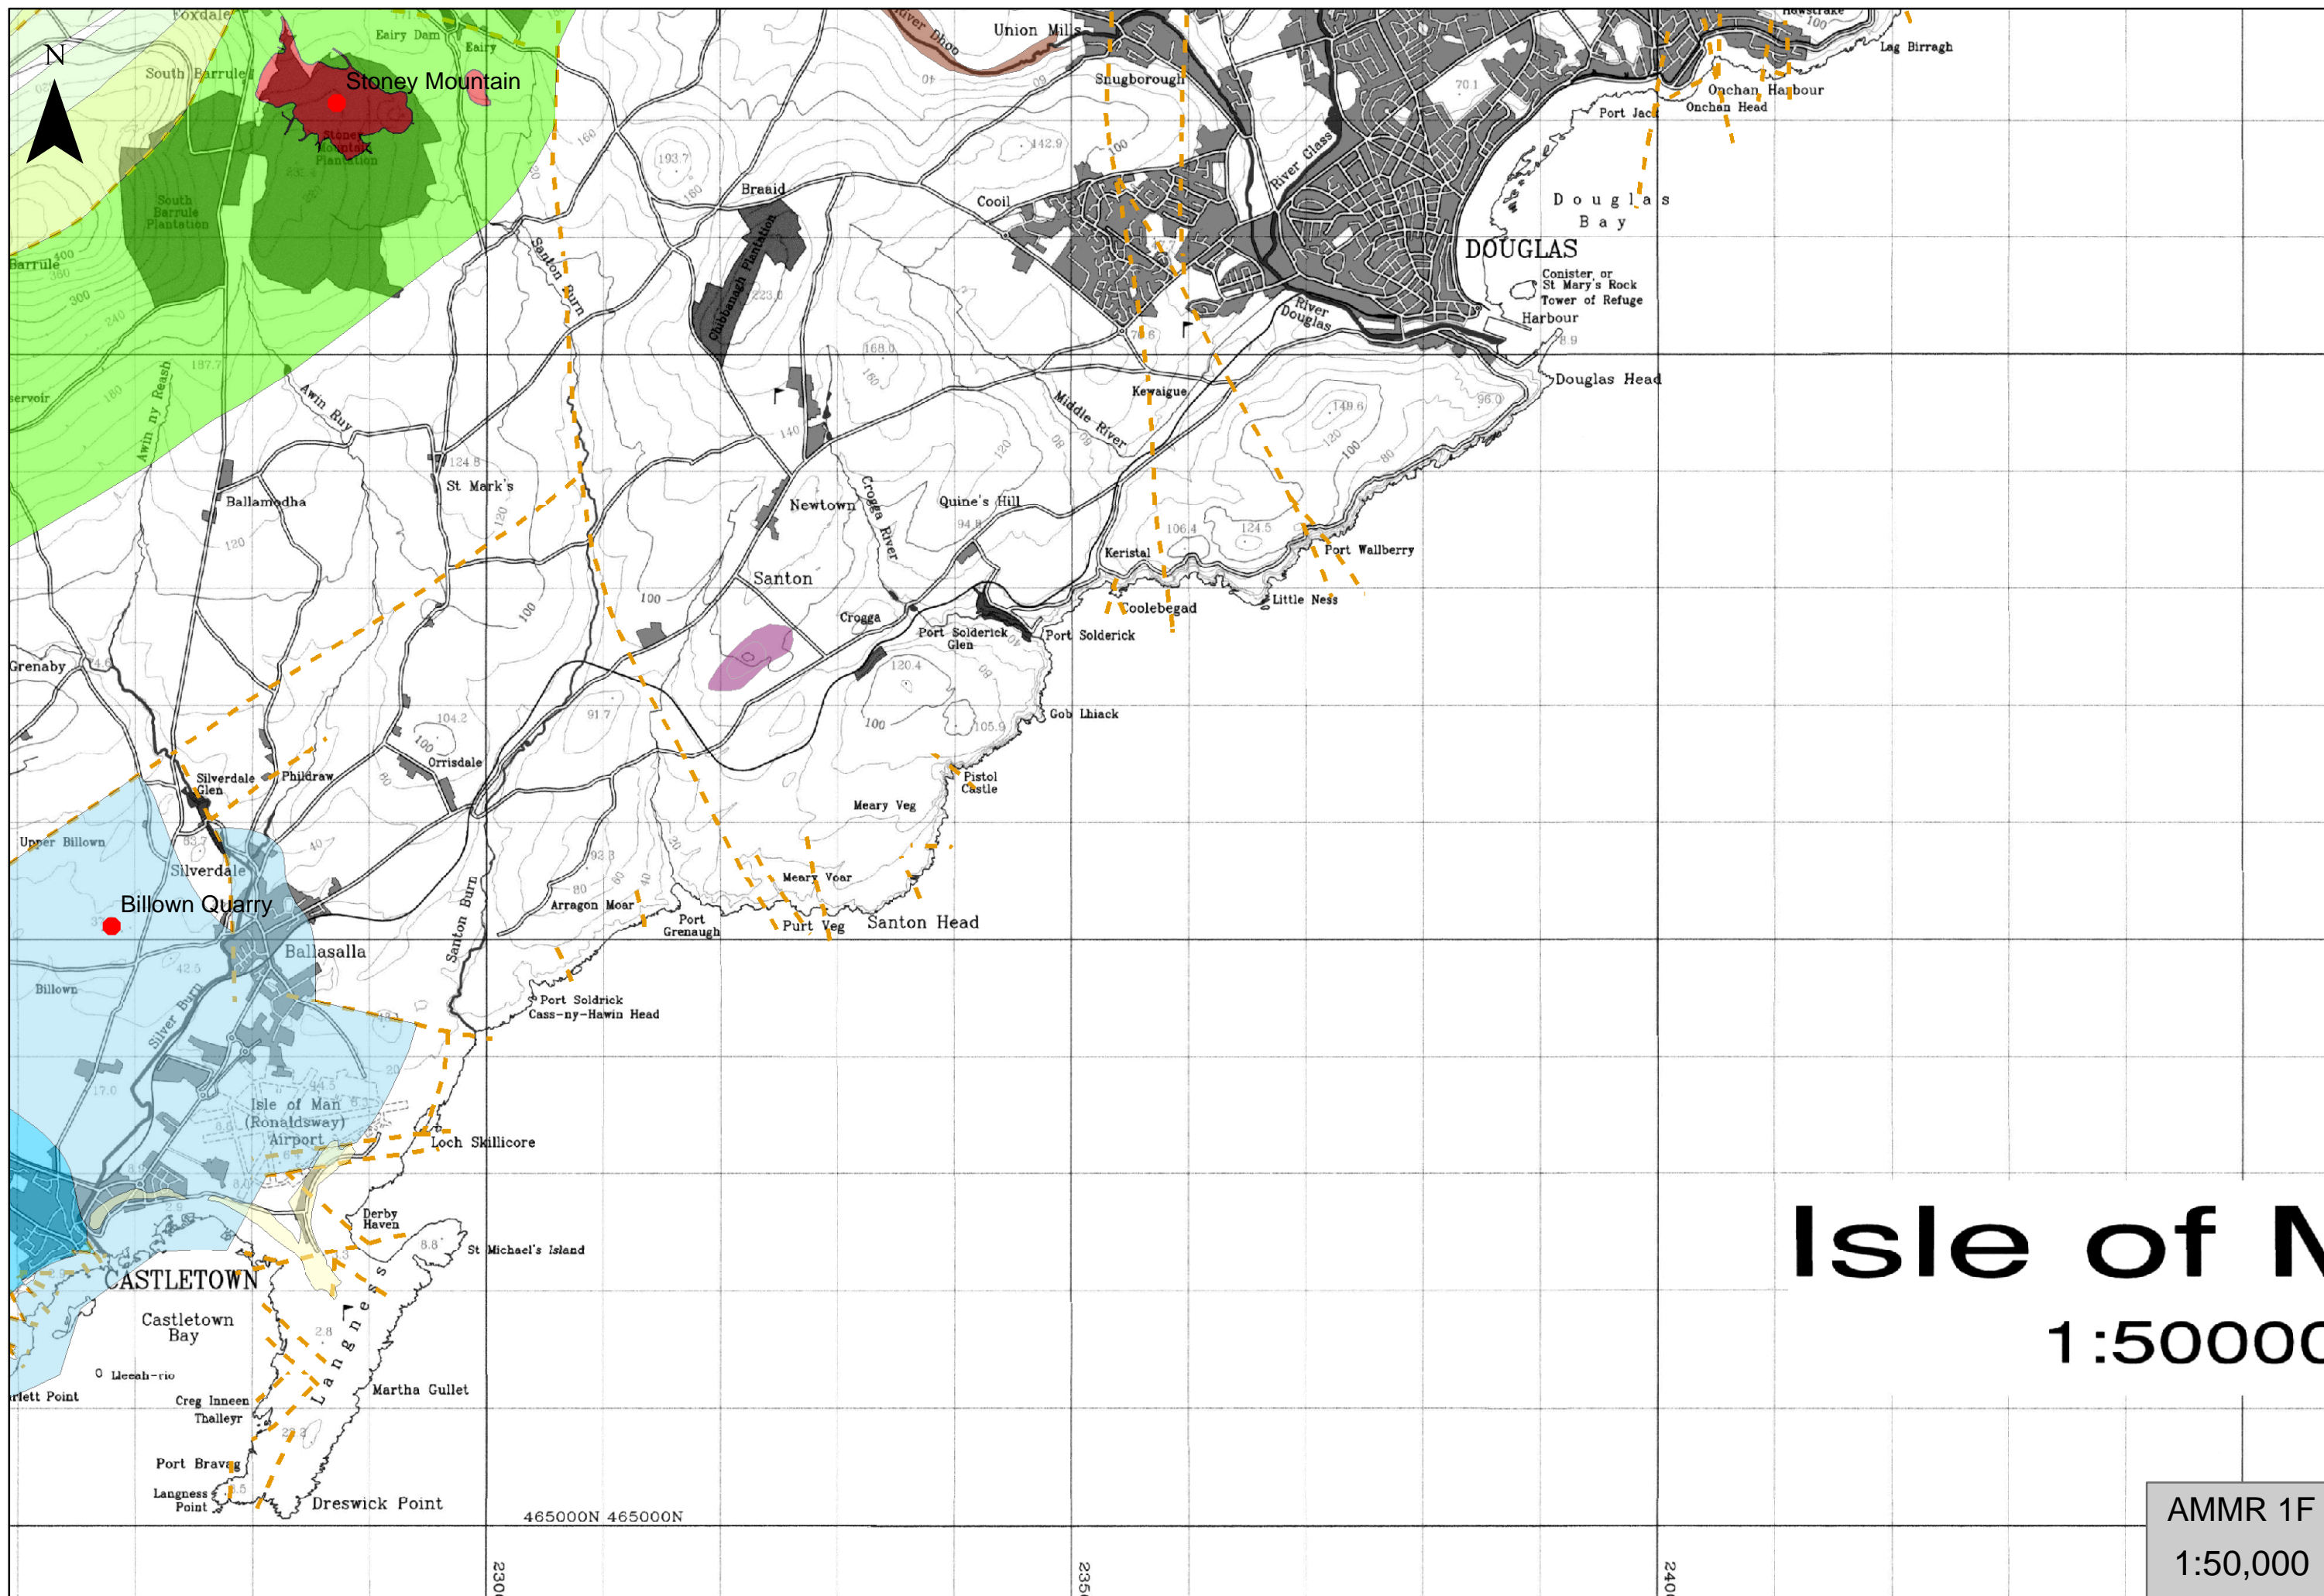

505000N

505000N

500000N

495000N

AMMR 1A
1:50,000

AMMR 1B
1:50,000

490000N

485000N

220000E

Peat Turbaries

AMMR 1C
1:50,000

AMMR 1D
1:50,000

AMMR 1E
1:50,000

Isle of Man

1:50000

AMMR 1F
1:50,000