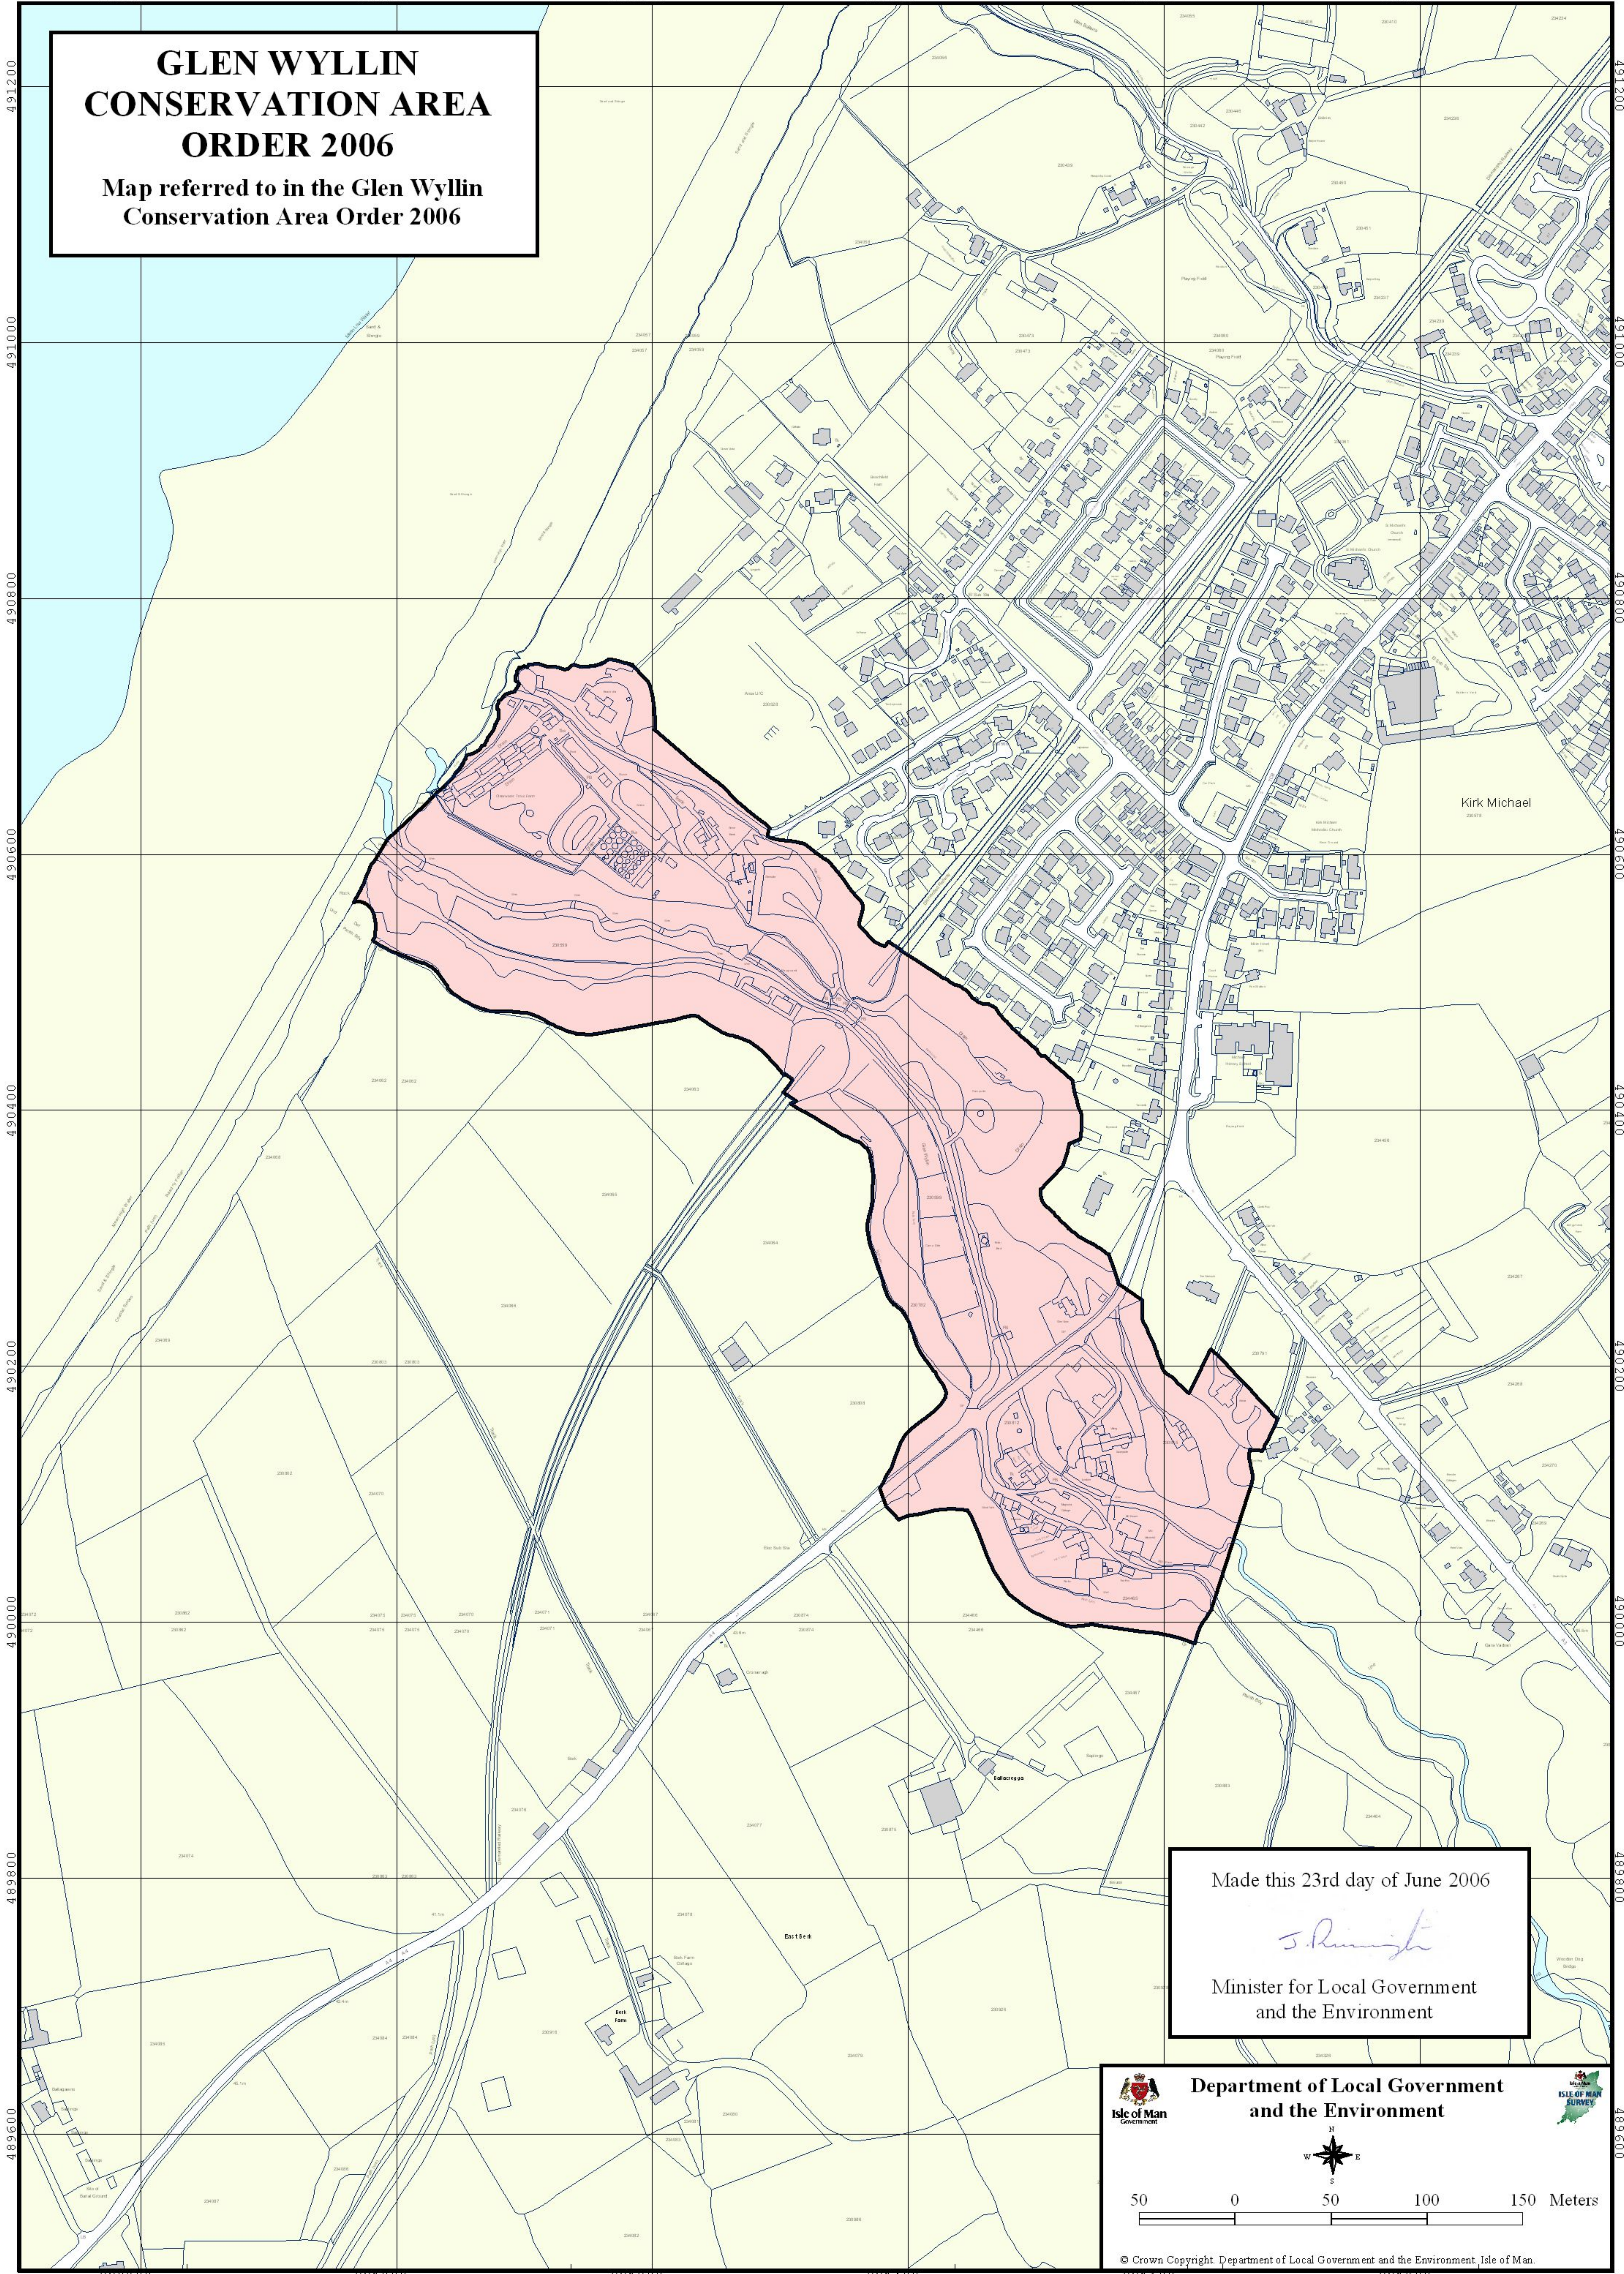

GLEN WYLLIN CONSERVATION AREA ORDER 2006

Map referred to in the Glen Wyllin
Conservation Area Order 2006

Made this 23rd day of June 2006

Minister for Local Government
and the Environment

Department of Local Government
and the Environment