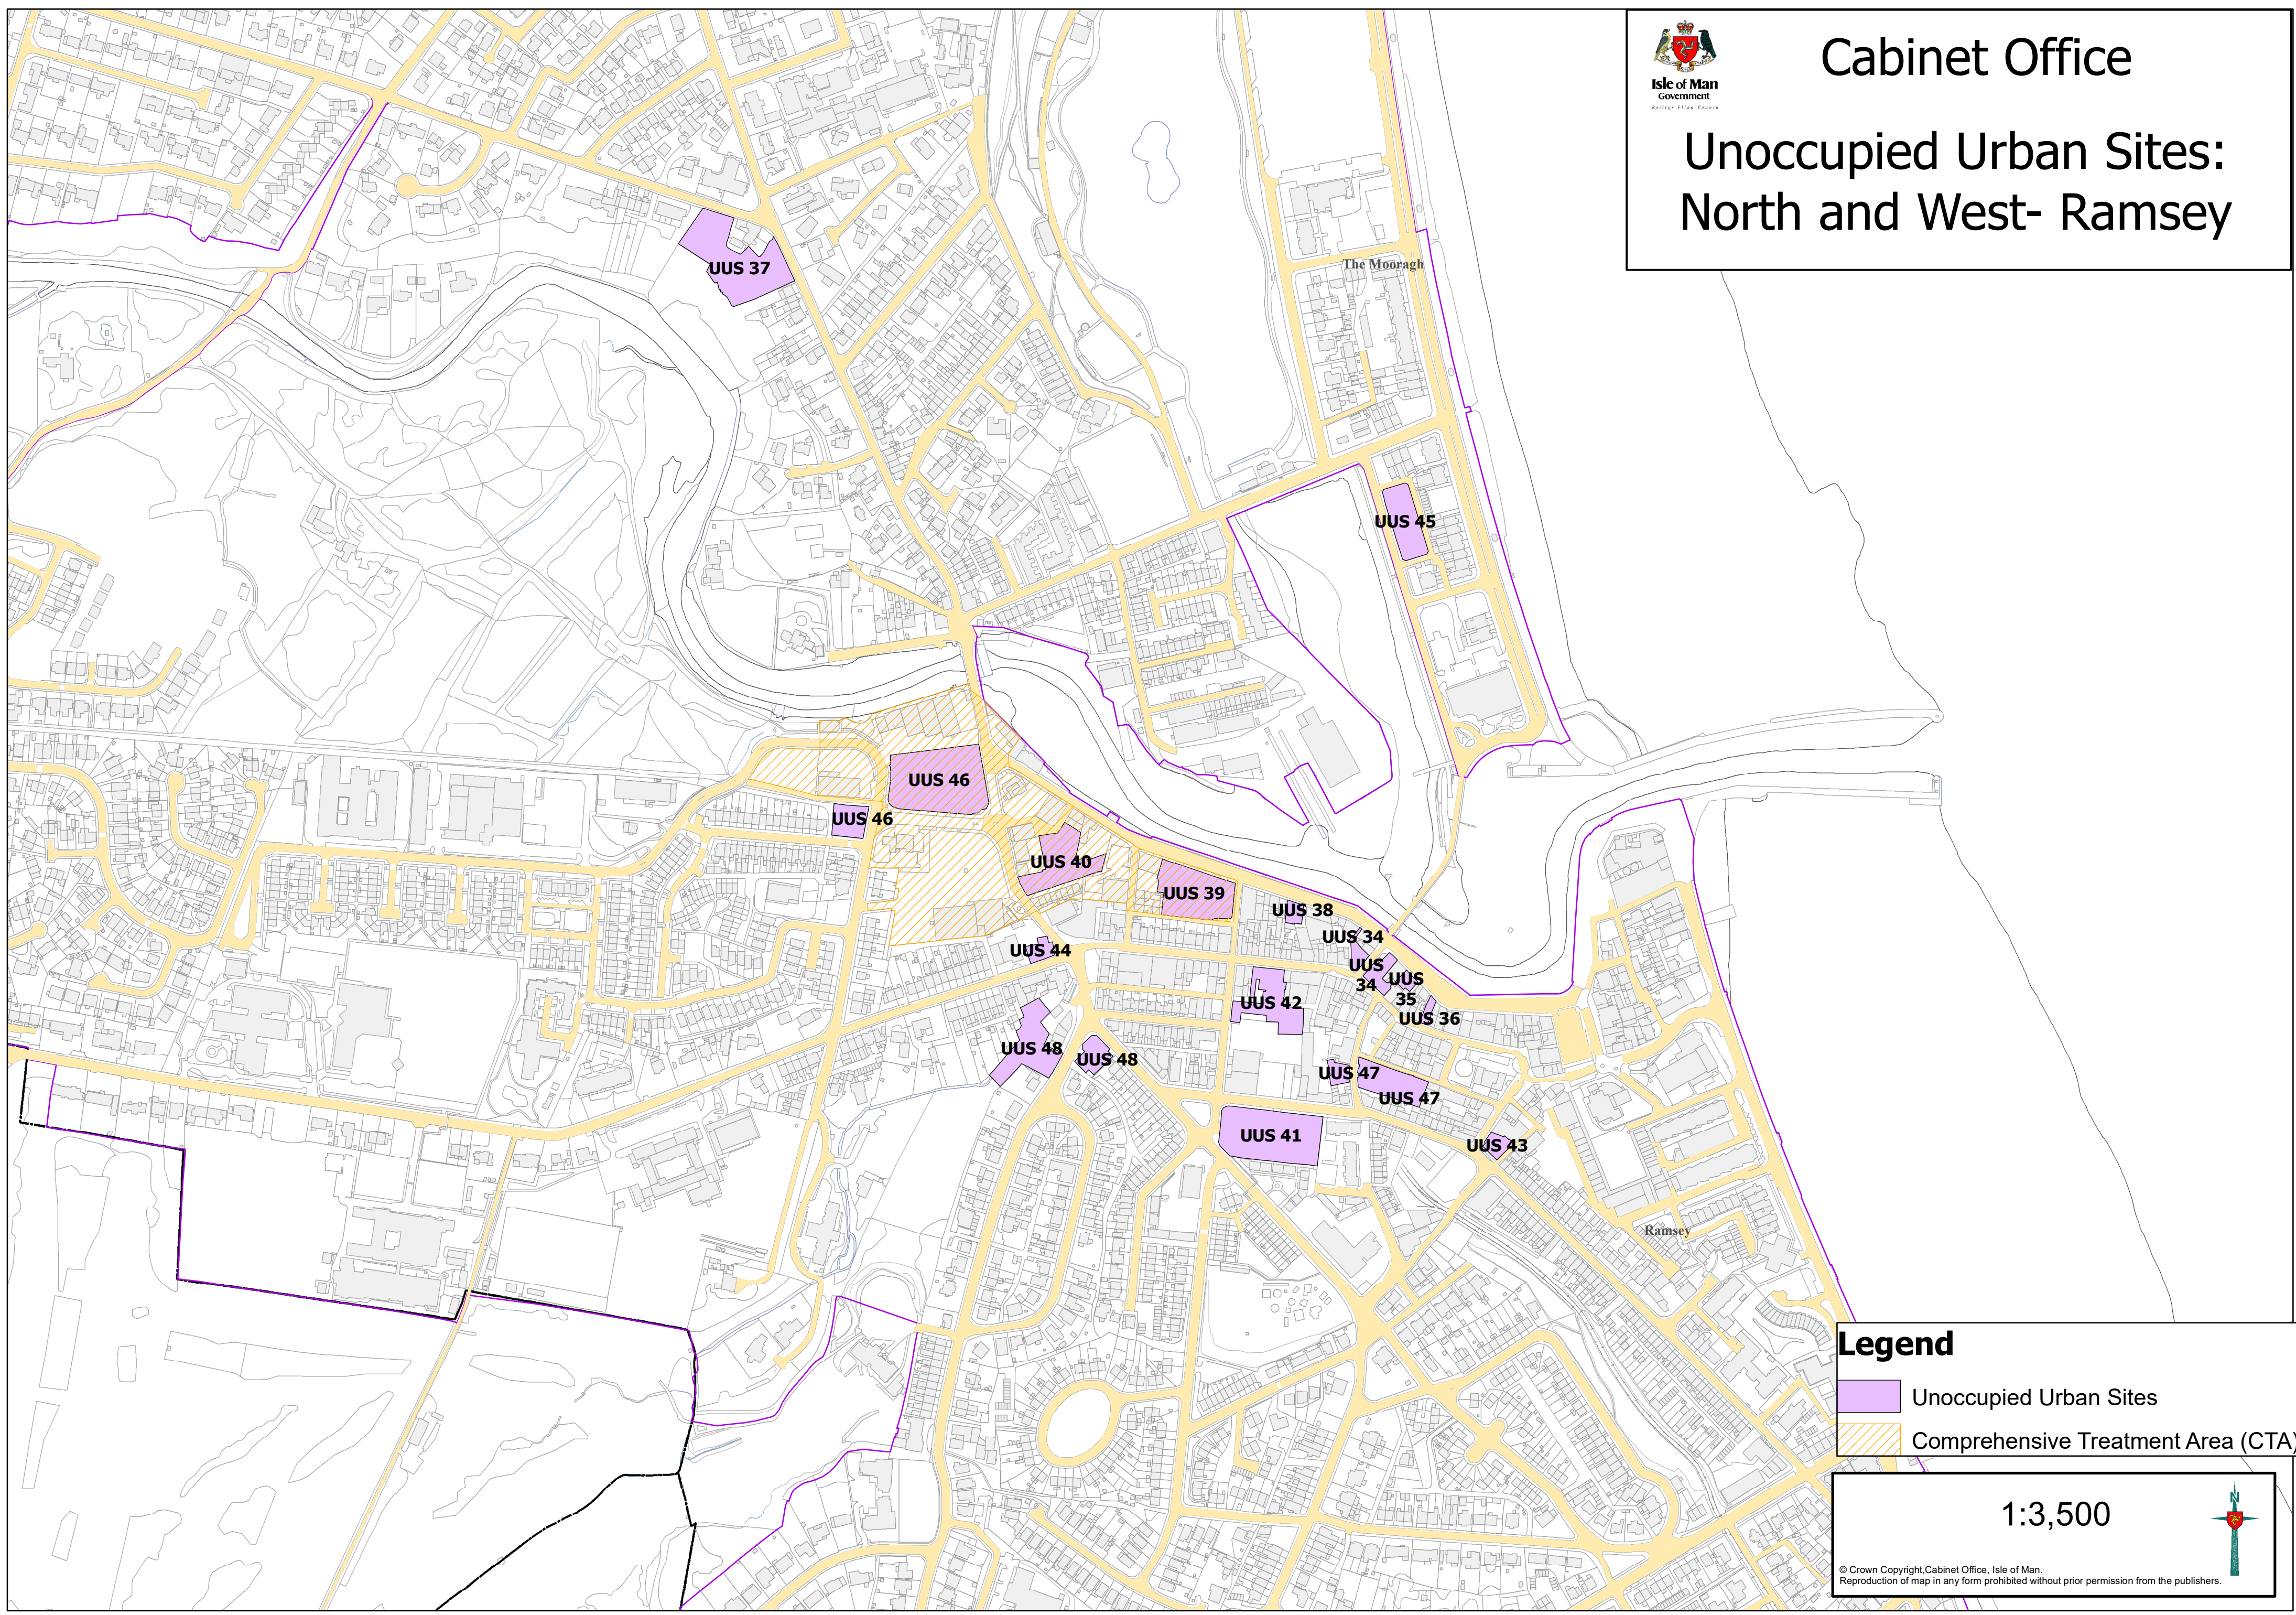

Unoccupied Urban Sites: North and West- Ramsey

Legend

- Unoccupied Urban Sites
- Comprehensive Treatment Area (CTA)

1:3,500

© Crown Copyright, Cabinet Office, Isle of Man.
Reproduction of map in any form prohibited without prior permission from the publishers.