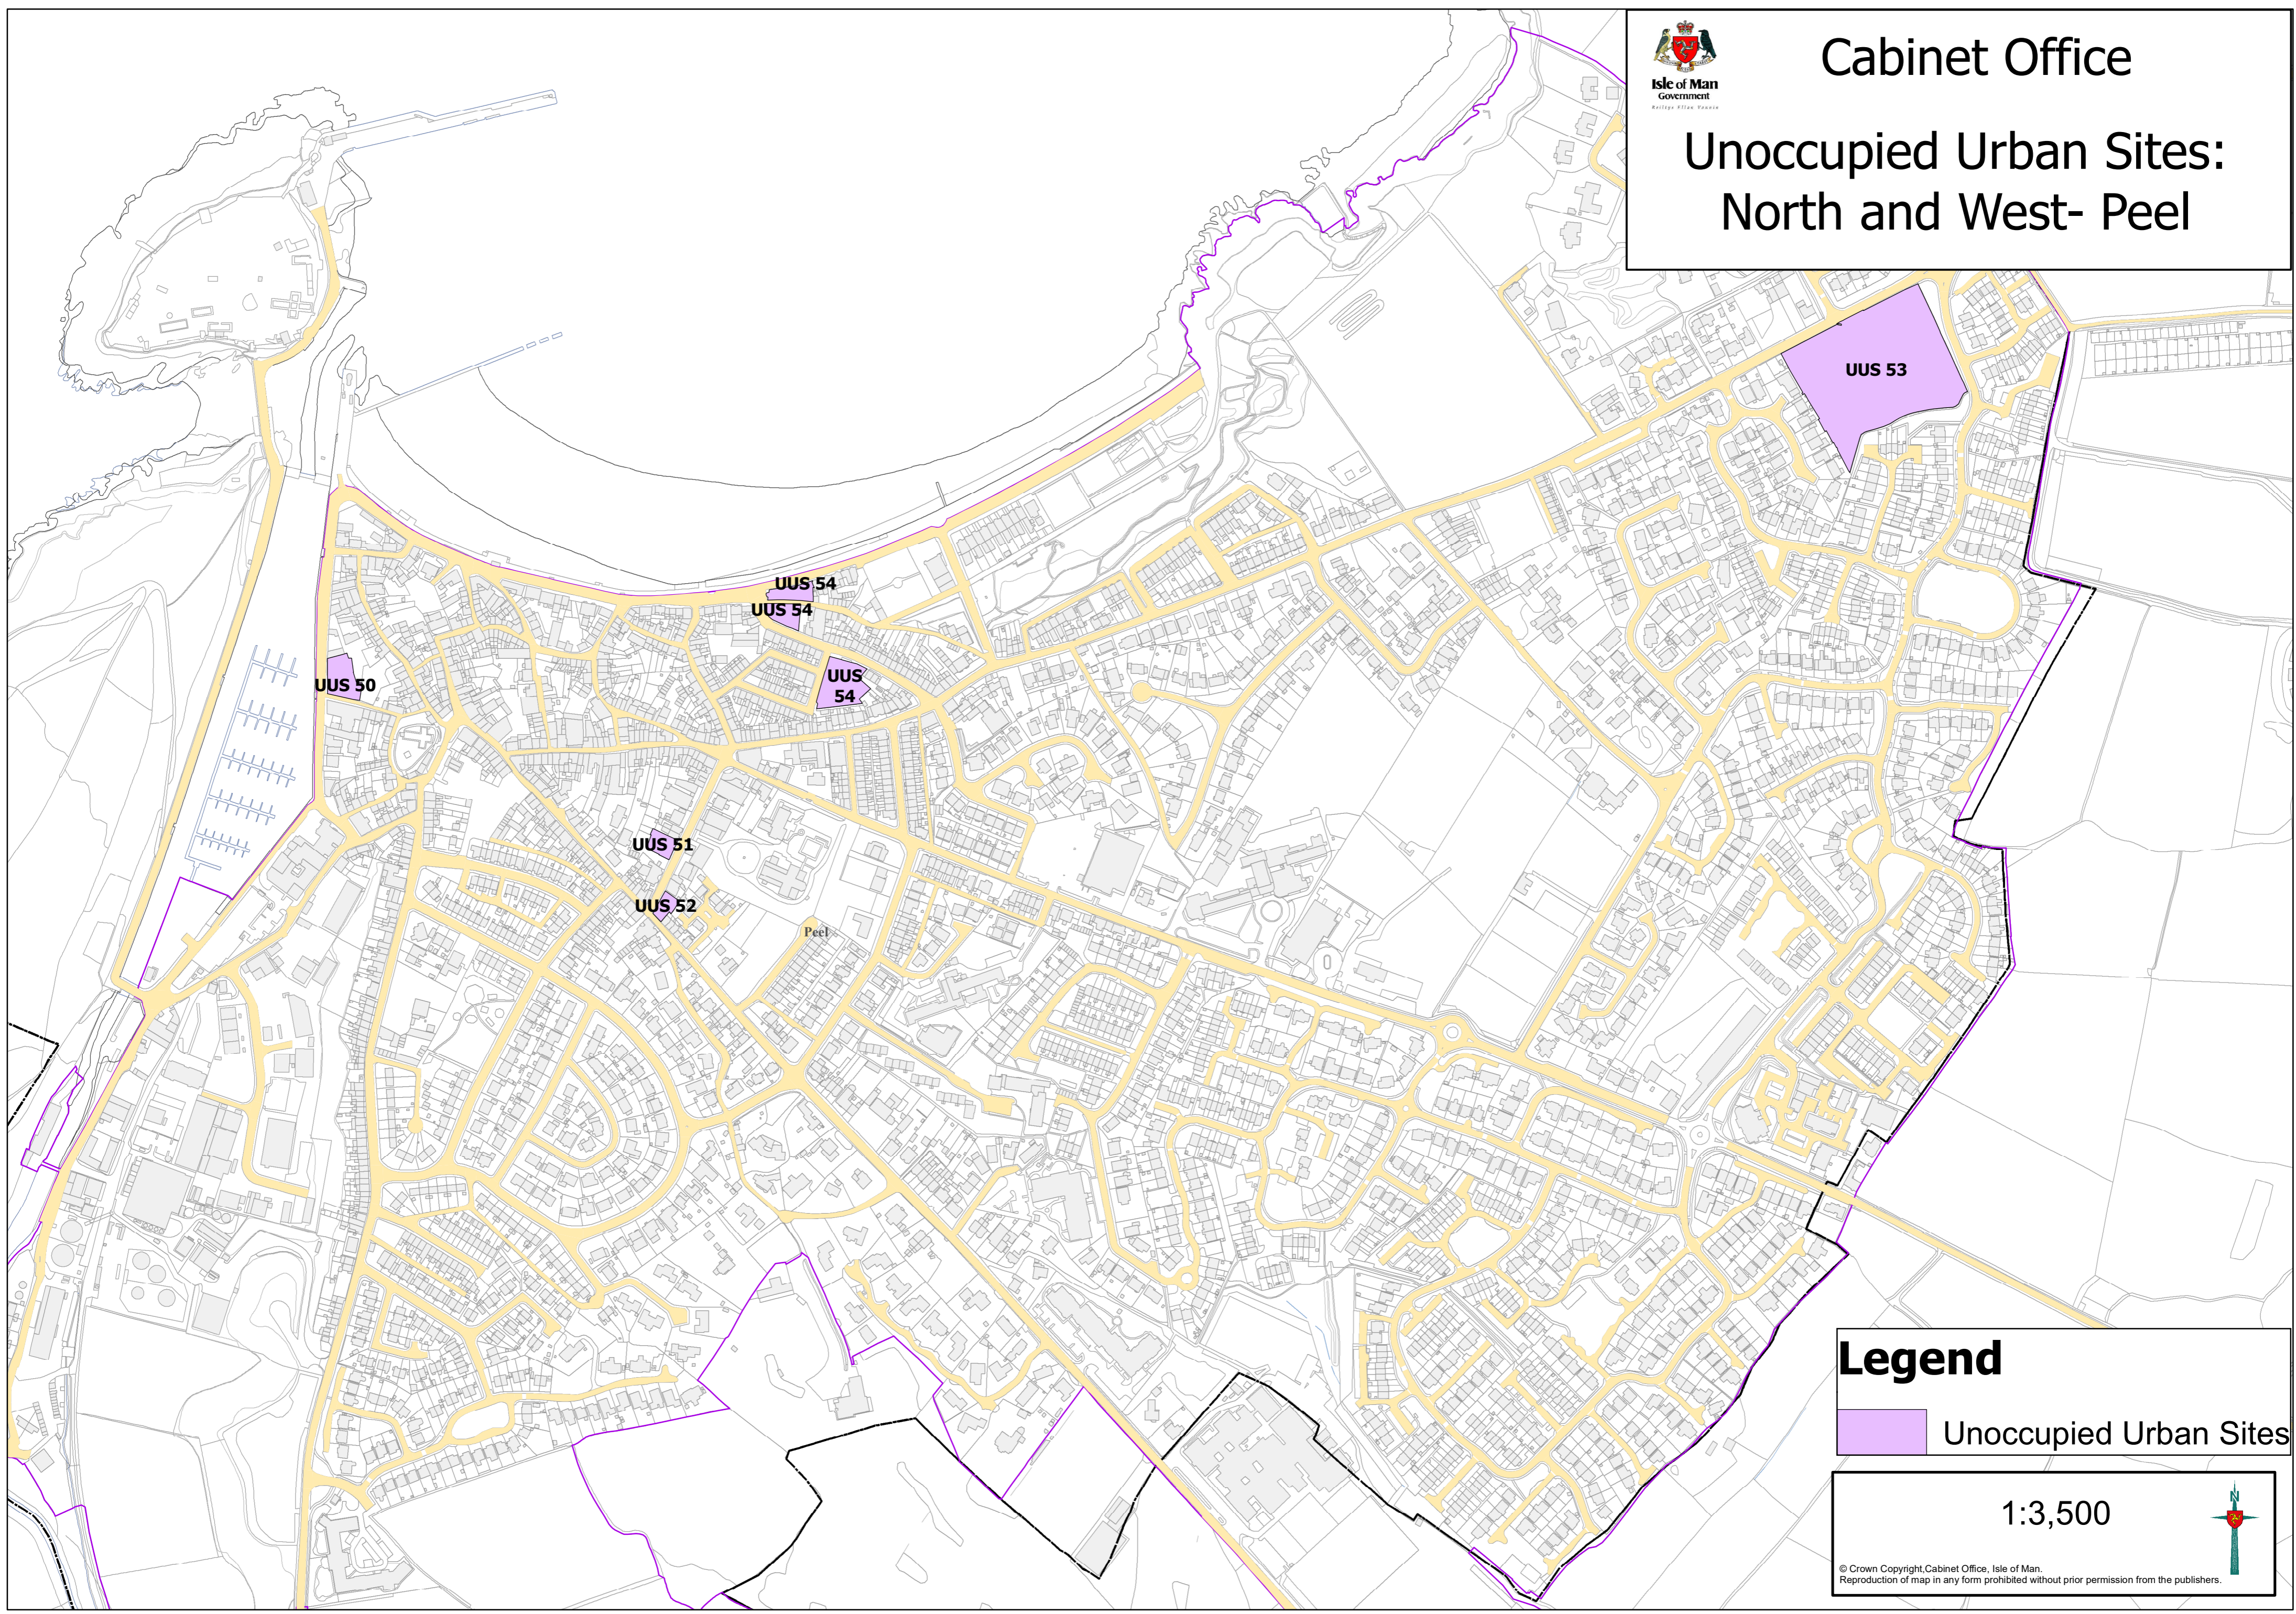

Unoccupied Urban Sites: North and West- Peel

Legend

 Unoccupied Urban Sites

1:3,500

© Crown Copyright, Cabinet Office, Isle of Man.
Reproduction of map in any form prohibited without prior permission from the publishers.