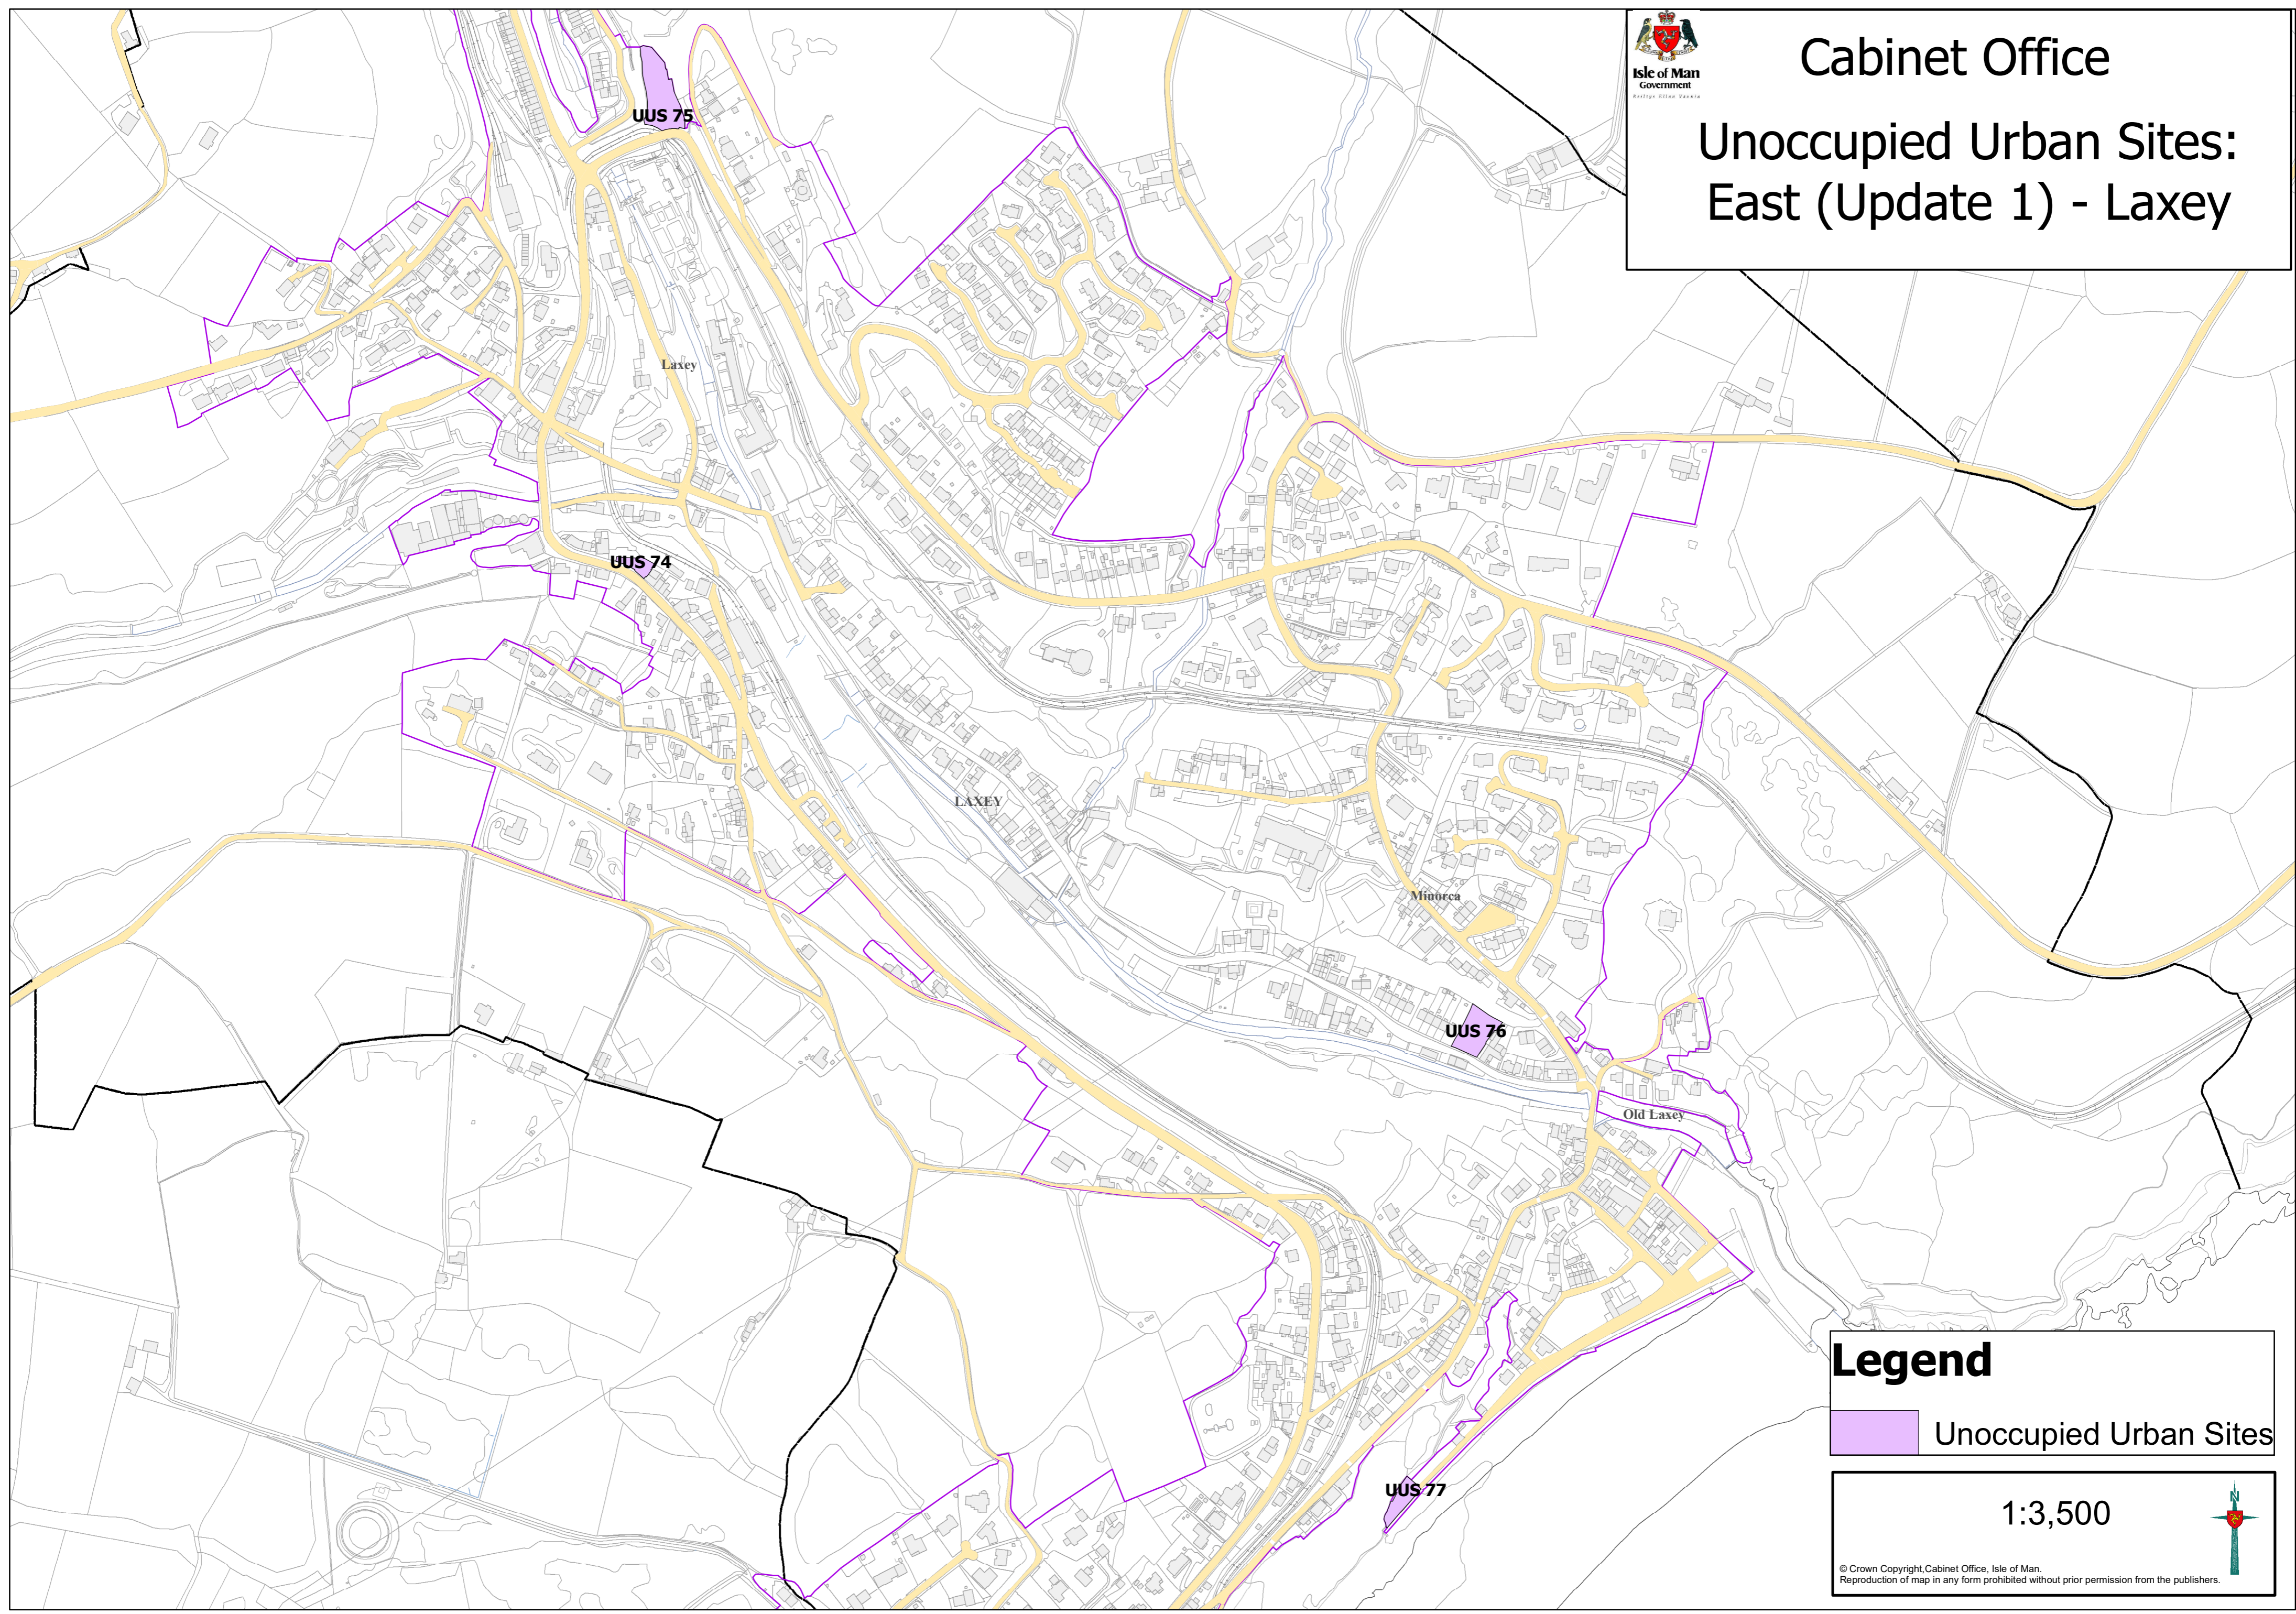

Cabinet Office

Unoccupied Urban Sites: East (Update 1) - Laxey

Legend

 Unoccupied Urban Sites

1:3,500

© Crown Copyright, Cabinet Office, Isle of Man.
Reproduction of map in any form prohibited without prior permission from the publishers.