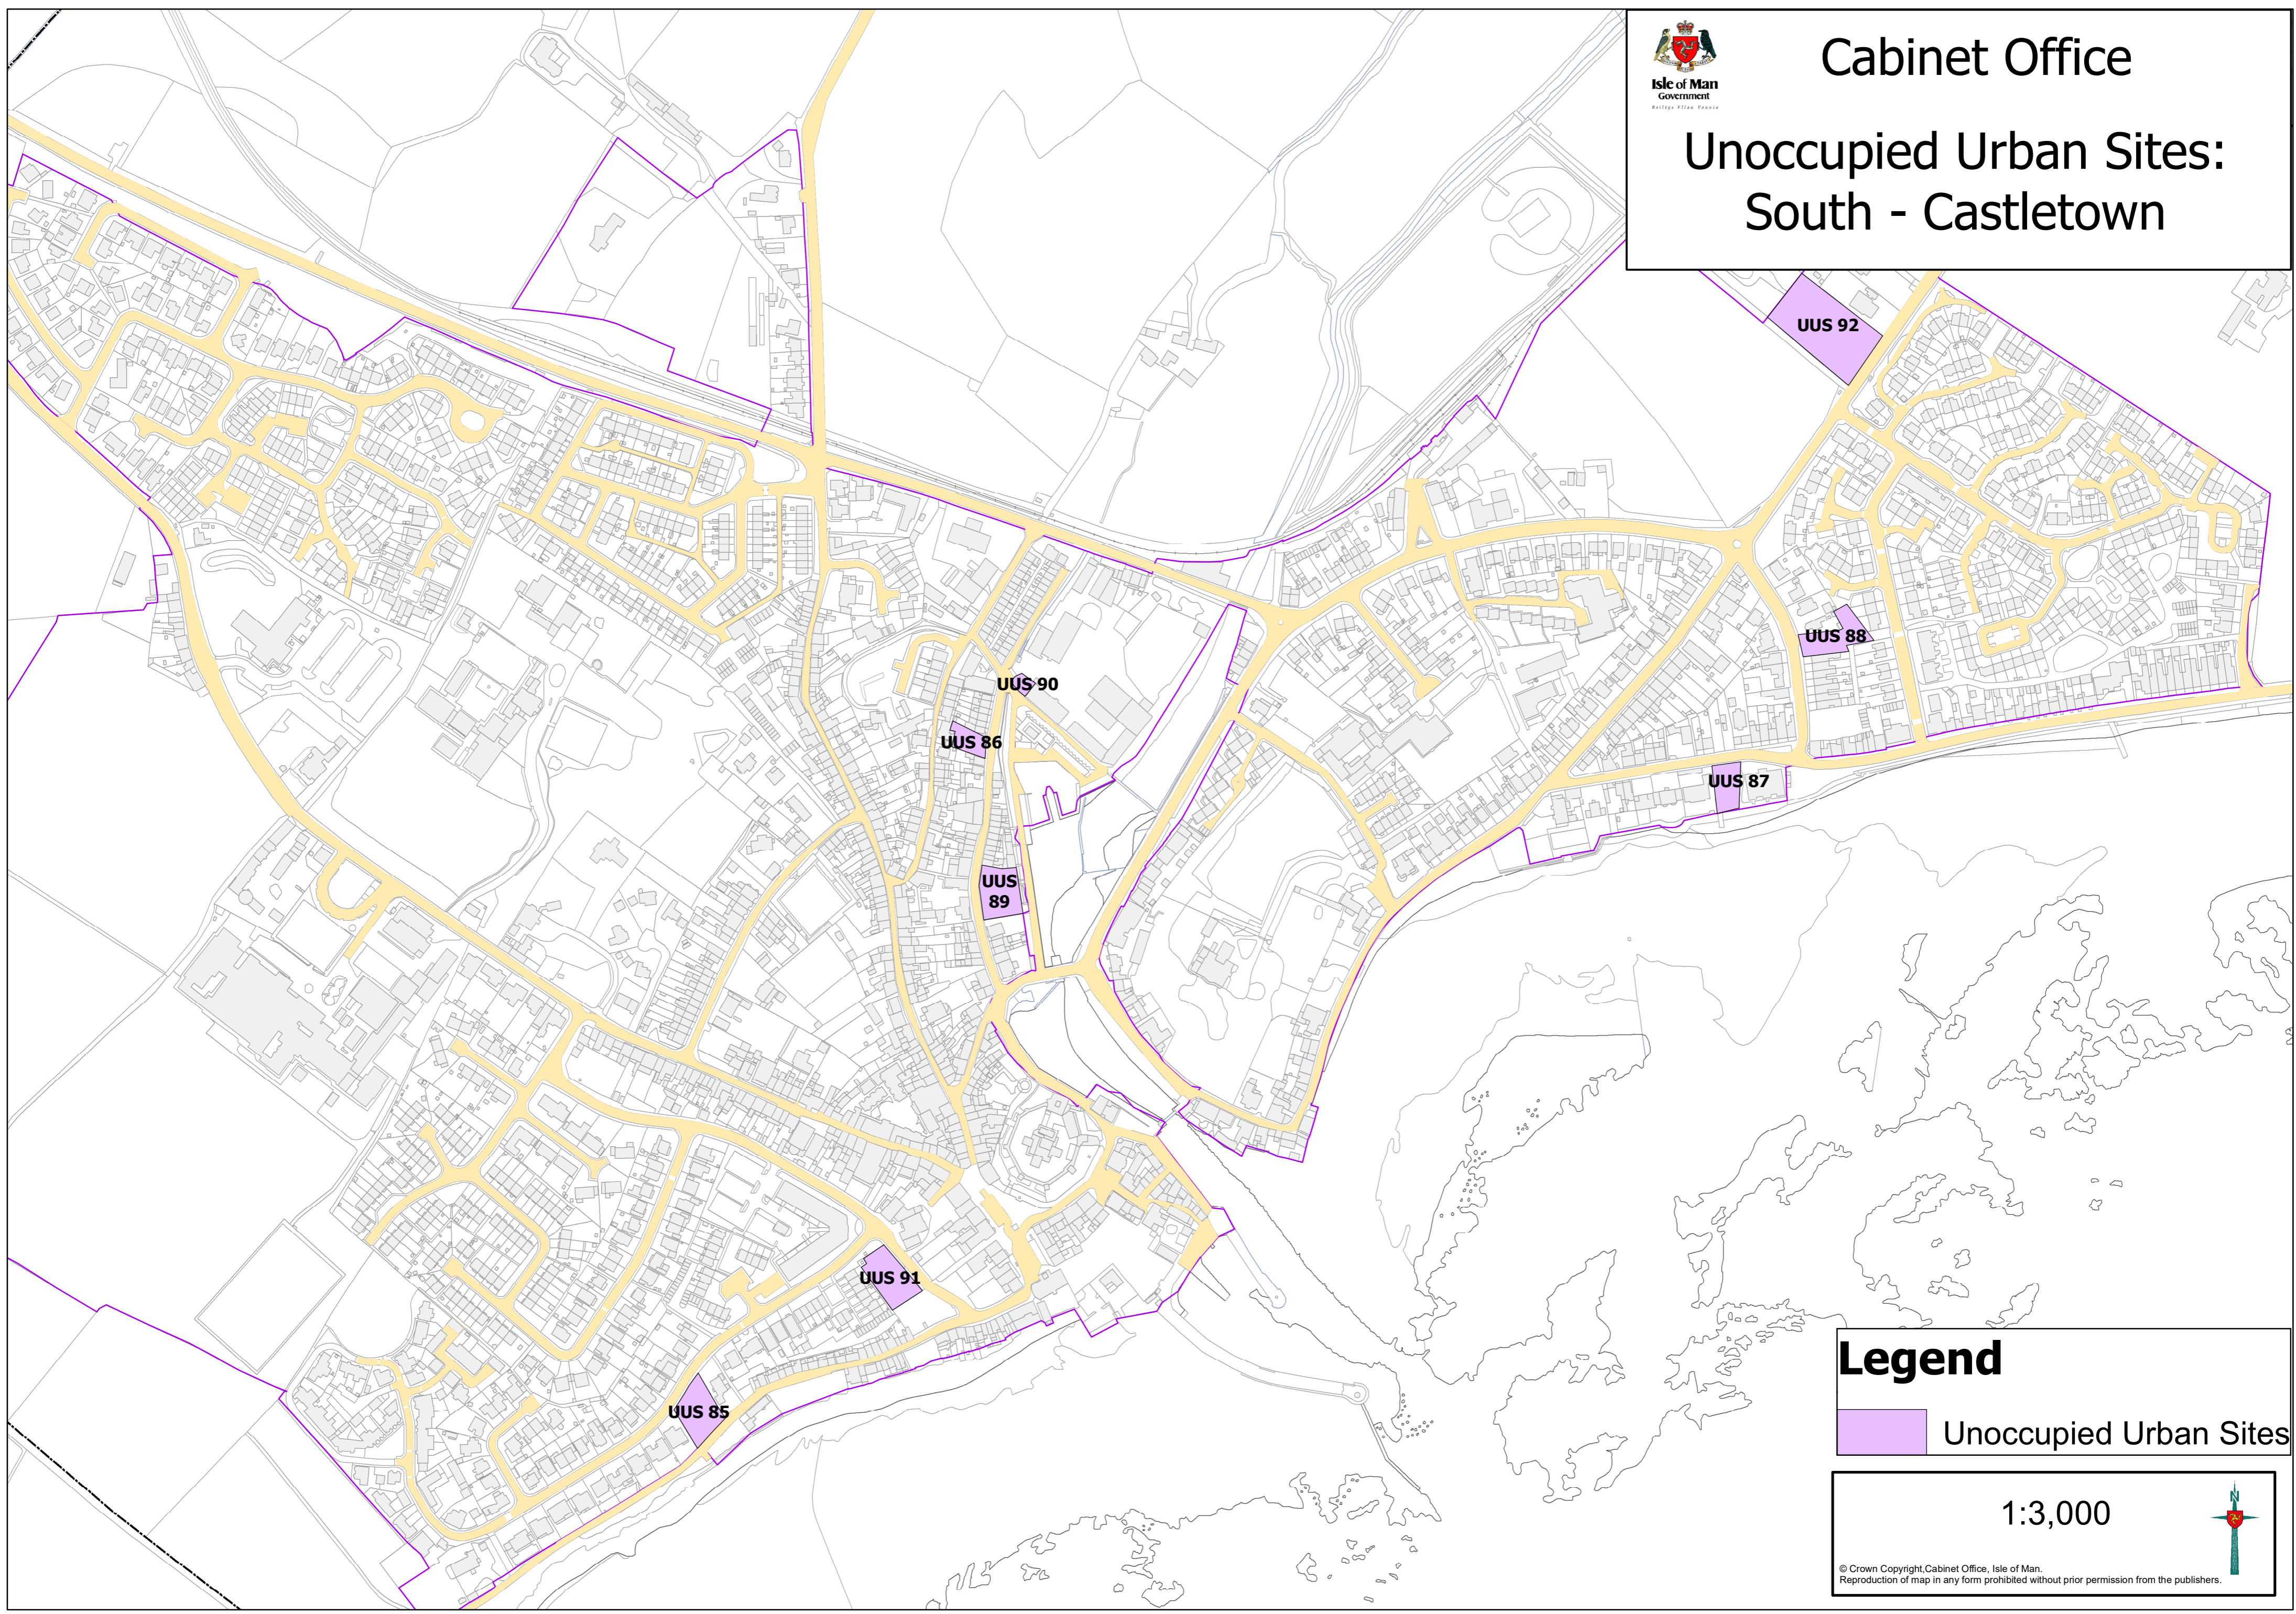

Isle of Man  
Government  
Rialta Mannin

# Cabinet Office

## Unoccupied Urban Sites: South - Castletown

### Legend

 Unoccupied Urban Sites

1:3,000

© Crown Copyright, Cabinet Office, Isle of Man.  
Reproduction of map in any form prohibited without prior permission from the publishers.