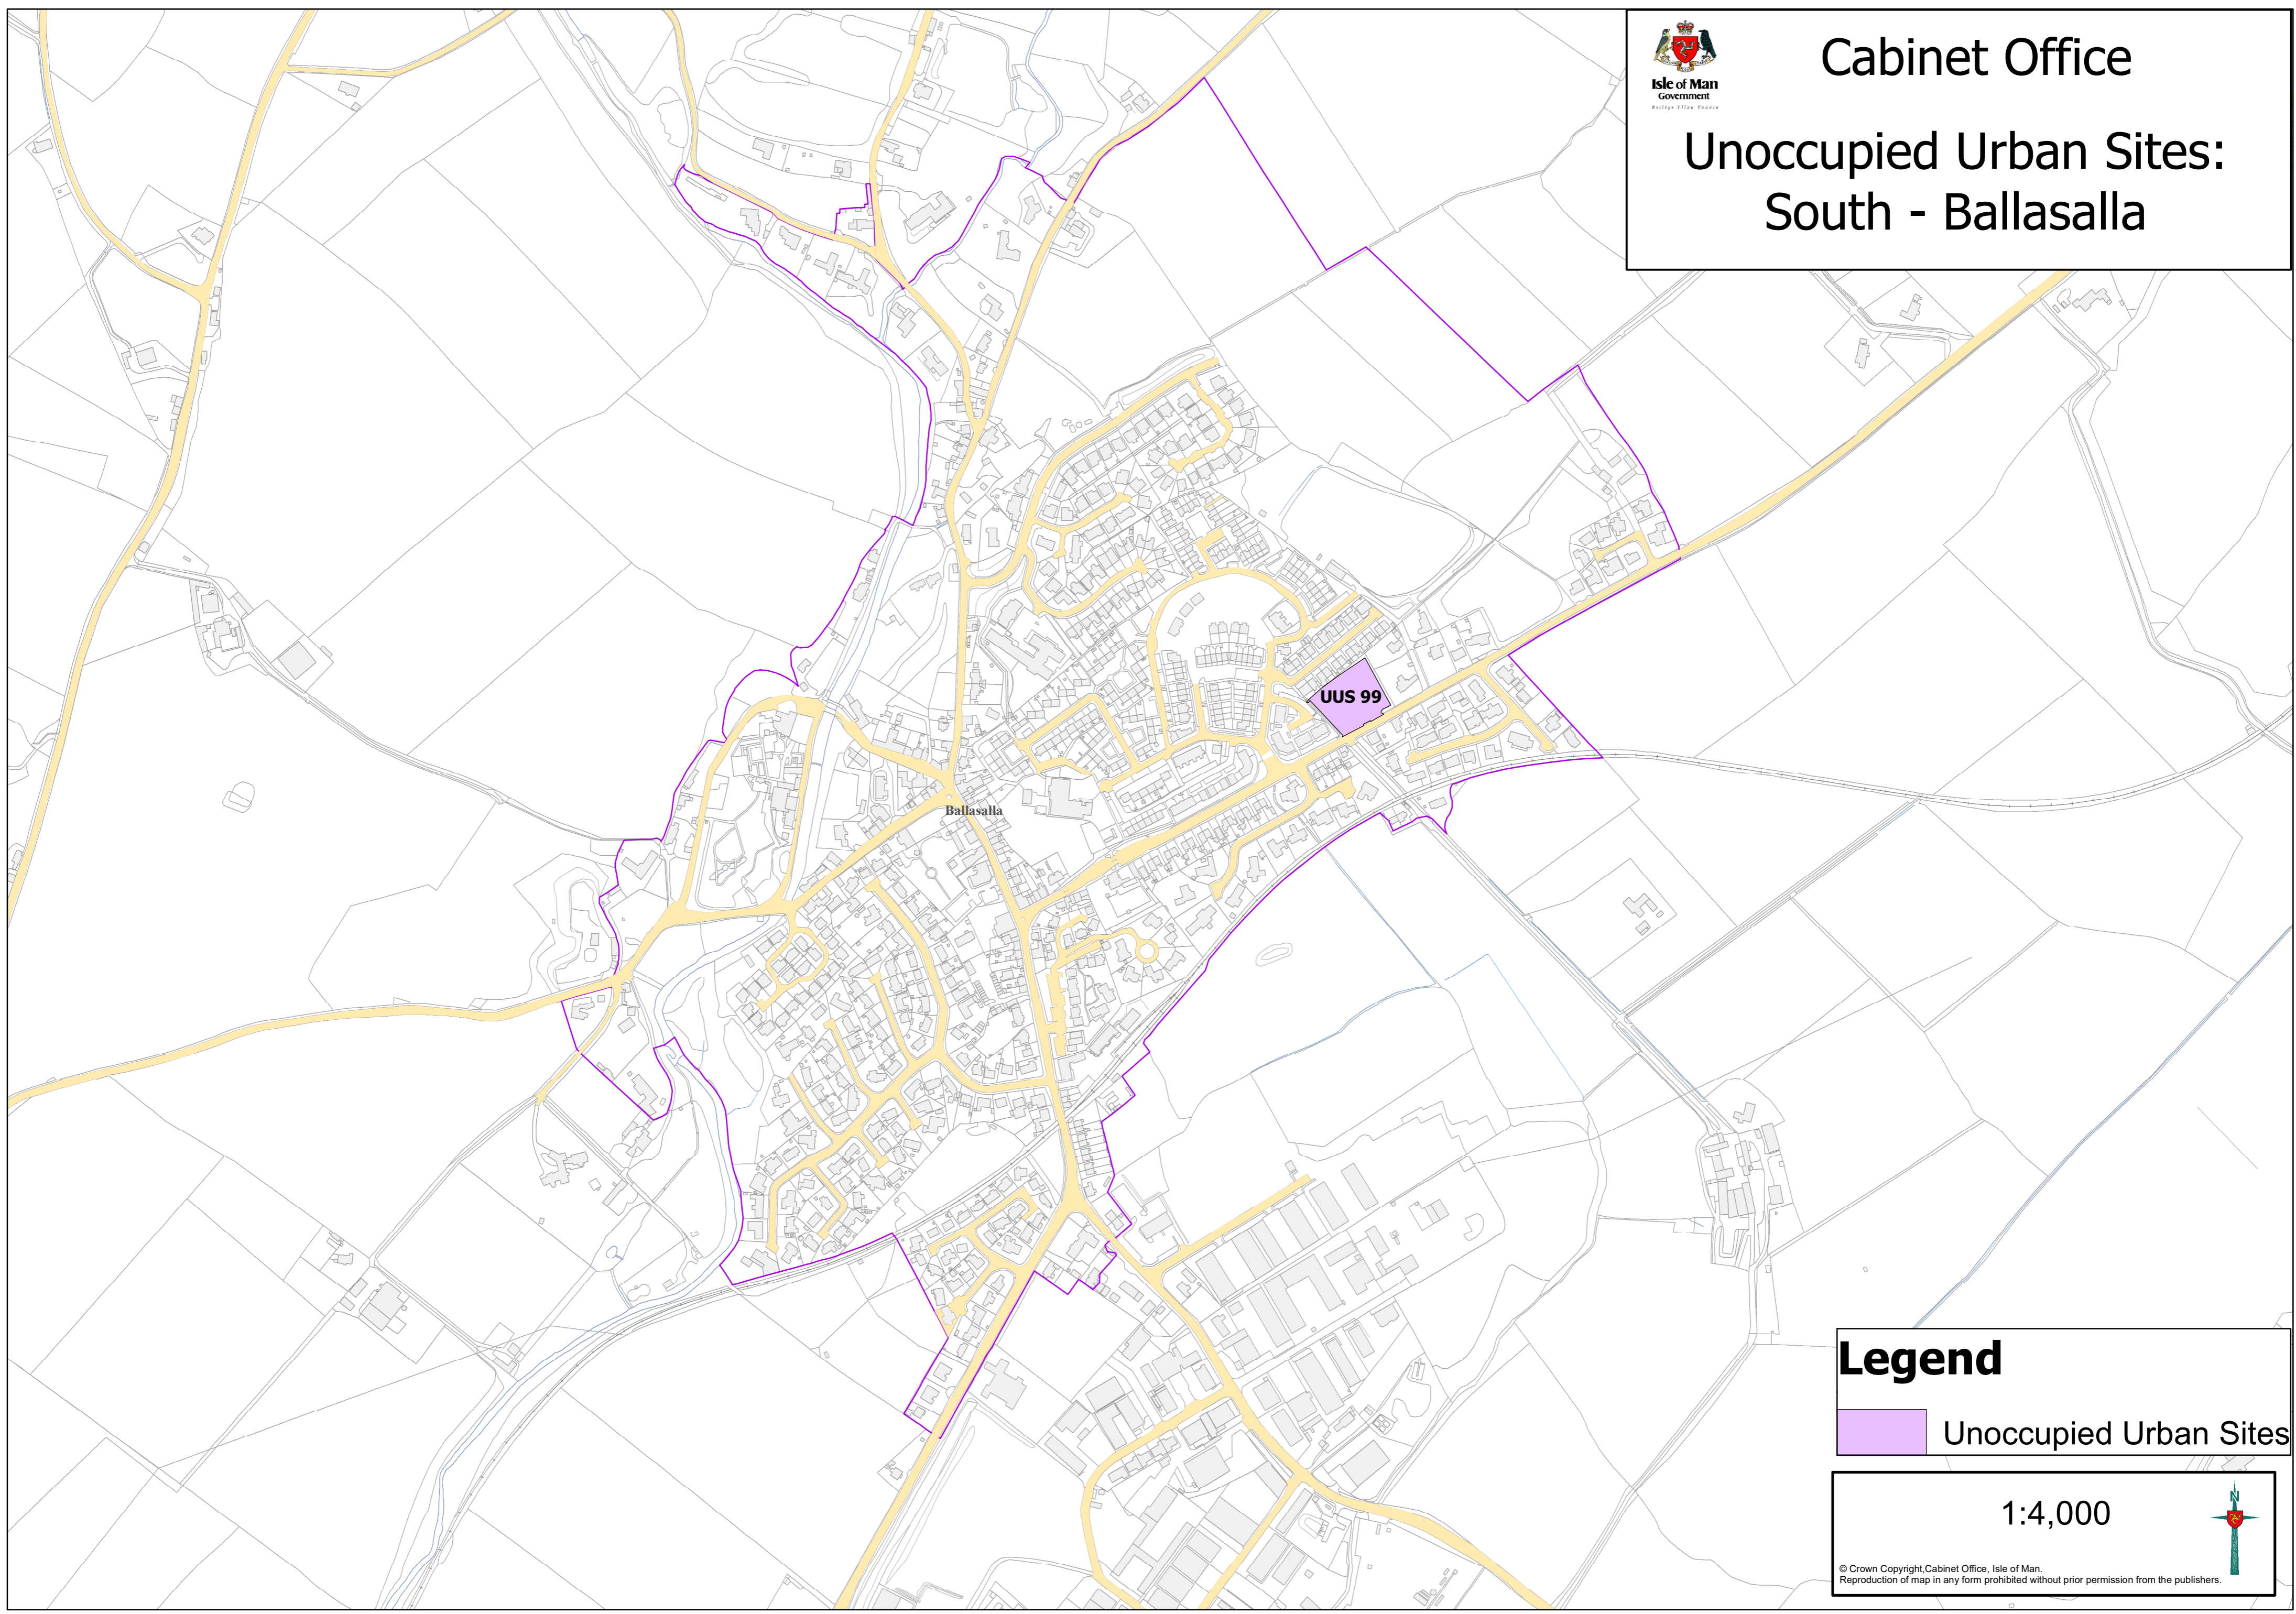

Isle of Man  
Government  
Retteyrtyn Ynys Vannin

## Unoccupied Urban Sites: South - Ballasalla

### Legend

 Unoccupied Urban Sites

1:4,000

© Crown Copyright, Cabinet Office, Isle of Man.  
Reproduction of map in any form prohibited without prior permission from the publishers.