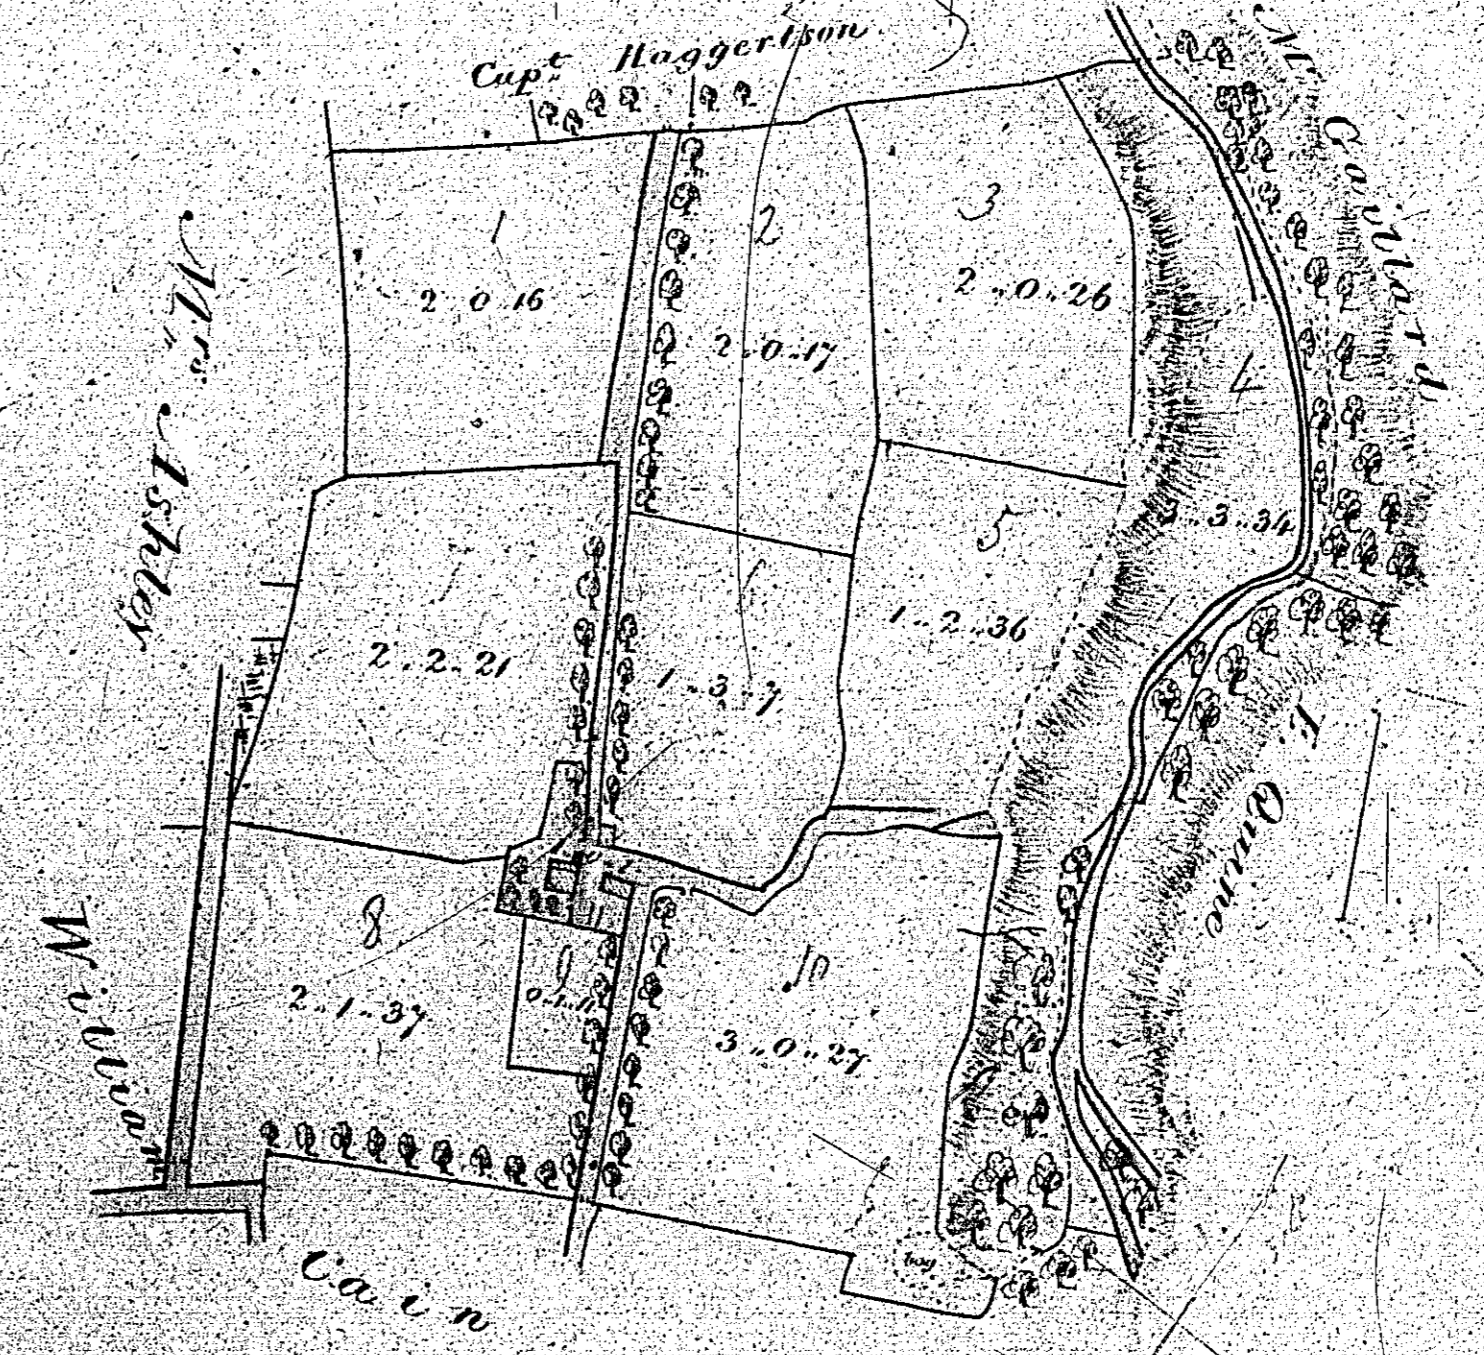

Part of Ballacrink  
in Onchar,  
The Property of Col. Goldie  
April 1844

88

Total Contain. 25 1/2 33  
Deduction of River 0 1 2

Jefferson and Kay's Surveyors

88

Plan of the ...  
No. 89

89.  
Plan of House Garden  
situate in the  
Village of Enchan  
in the parish of  
John G. ...  
L. 18. 1860

On Chain to ...  
Joseph Blake Sur.

Plan of House & Garden 90.  
situate in the  
Village of Cuckan  
the property of  
James Garrett  
1820 to 1840

John Pranks Esq

Road 6

Road 7

Pranks

A.R.D.  
18-9-8

One Chain to an Inch

Joseph Blake Survey

*Not used*

*in town*

Wm. House, gardon  
part of lands of  
Inllacherry  
Parish of Anchar  
the property of  
John Gannett  
17th Nov 1814

S.  
+  
Q2.

John Banks Esq.

S.P.  
17th Nov 1814