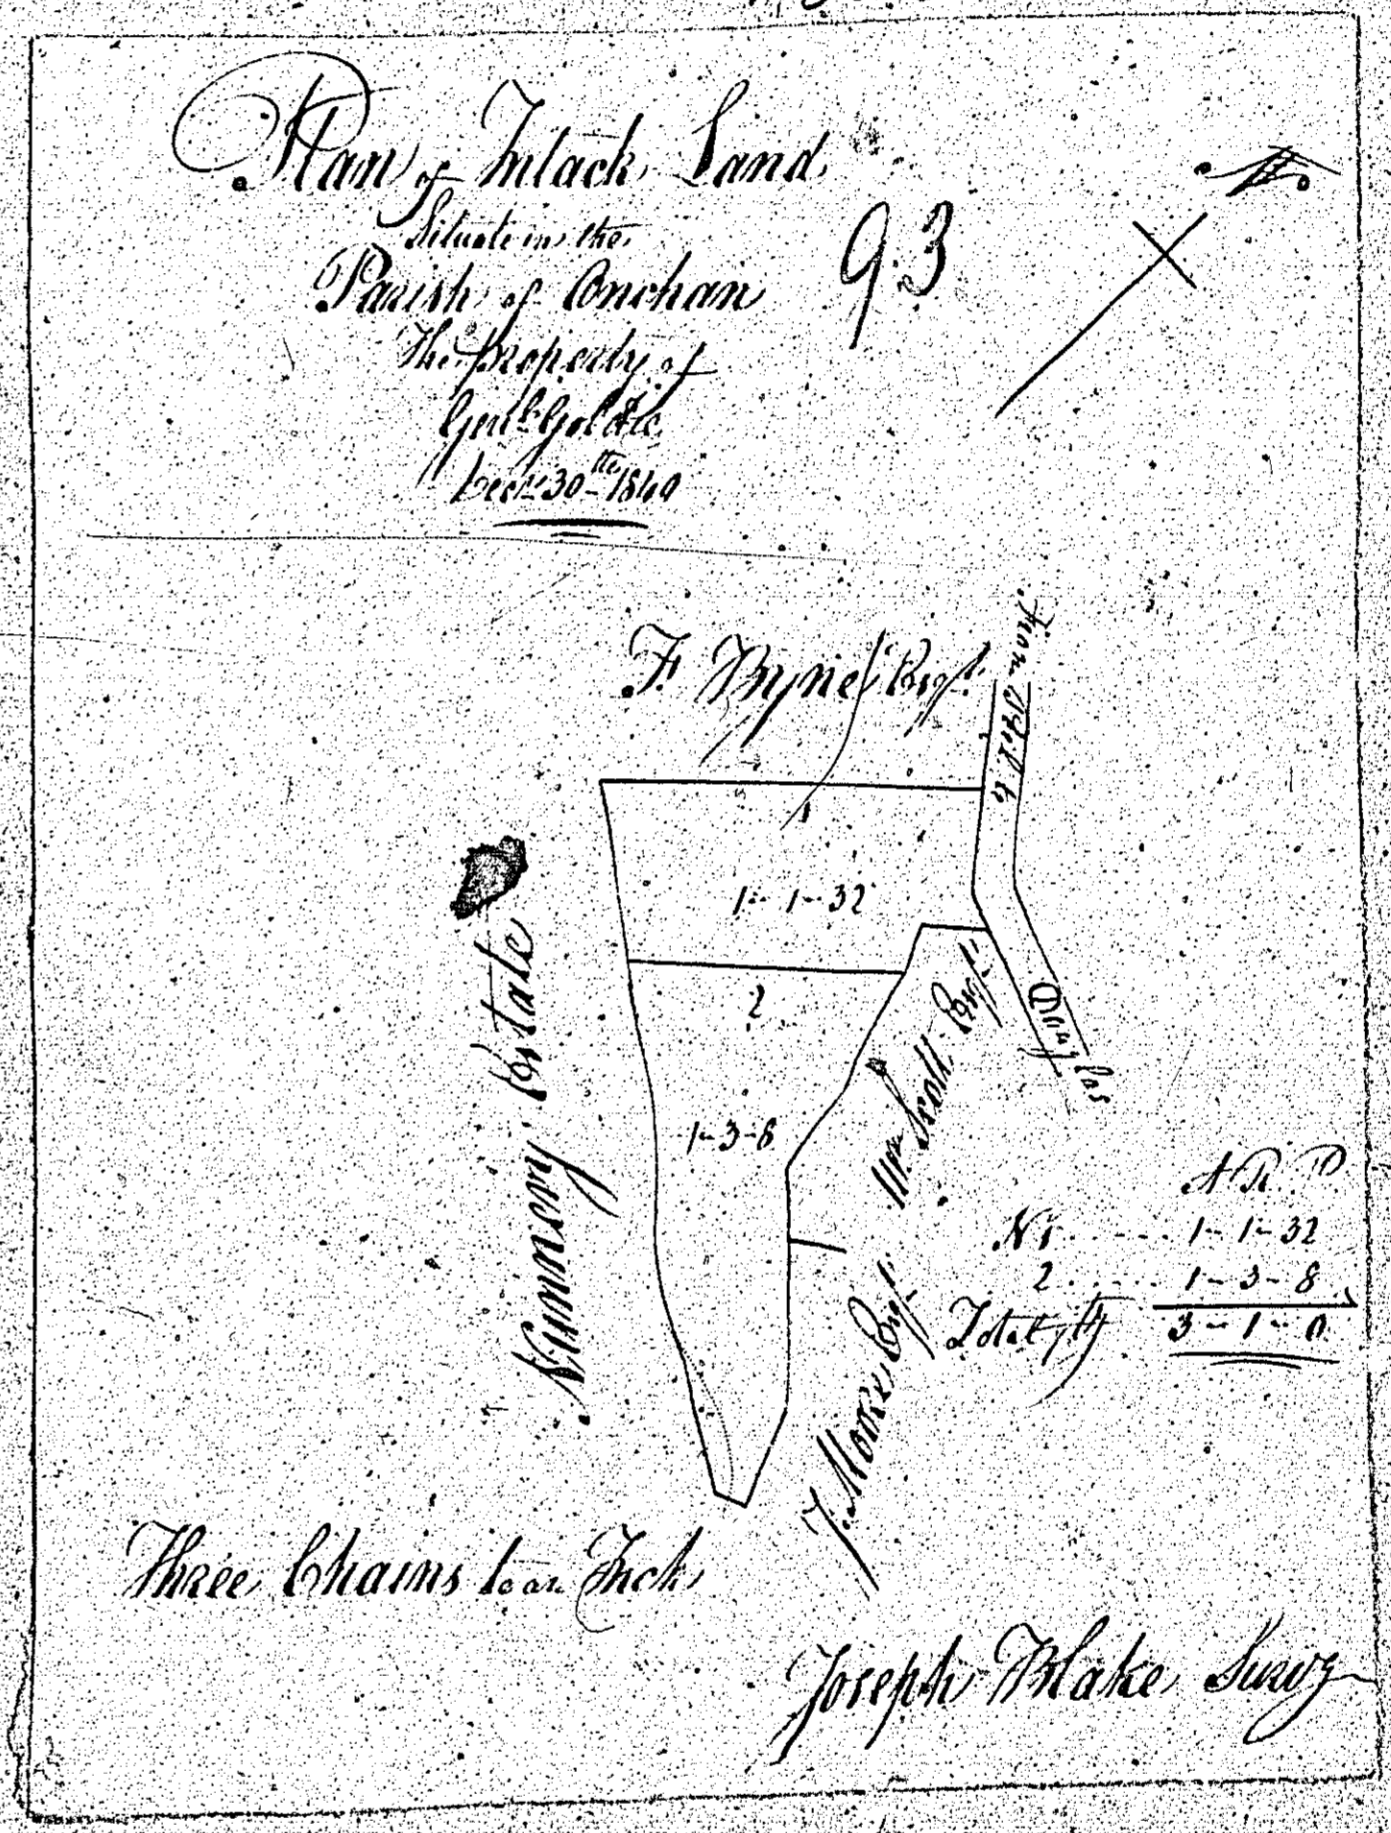

Part of Ballacrink  
in Onchar,  
The Property of Col. Goldie  
April 1844

88

Total Contain. 25 1/2 33  
Deduction of River 0 1 2

Jefferson and Kay's Surveyors

88

Plan of the ...  
No. 89

89.  
Plan of House Garden  
situate in the  
Village of Enchan  
in the parish of  
John G. ...  
L. 18. 1860

On Chain to ...  
Joseph Blake Sur.

Plan of House & Garden 90.  
situate in the  
Village of Cuckan  
the property of  
James Garrett  
1820 to 1840

John Pranks Esq

Road 6

Road 7

Pranks

A.R.D.  
18-9-8

One Chain to an Inch

Joseph Blake Survey

*Not used*

*in town*

Wm. House, gardon  
part of lands of  
Inllacherry  
Parish of Anchar  
the property of  
John Gannett  
17th Nov 1814

S.  
+  
Q2.

John Banks Esq.

S.P.  
17th Nov 1814

J. Banks

One Chaen. to or. Inch.

Joseph Blake Surveyor

Very thin to be done

Not used

1600  
15324  
724