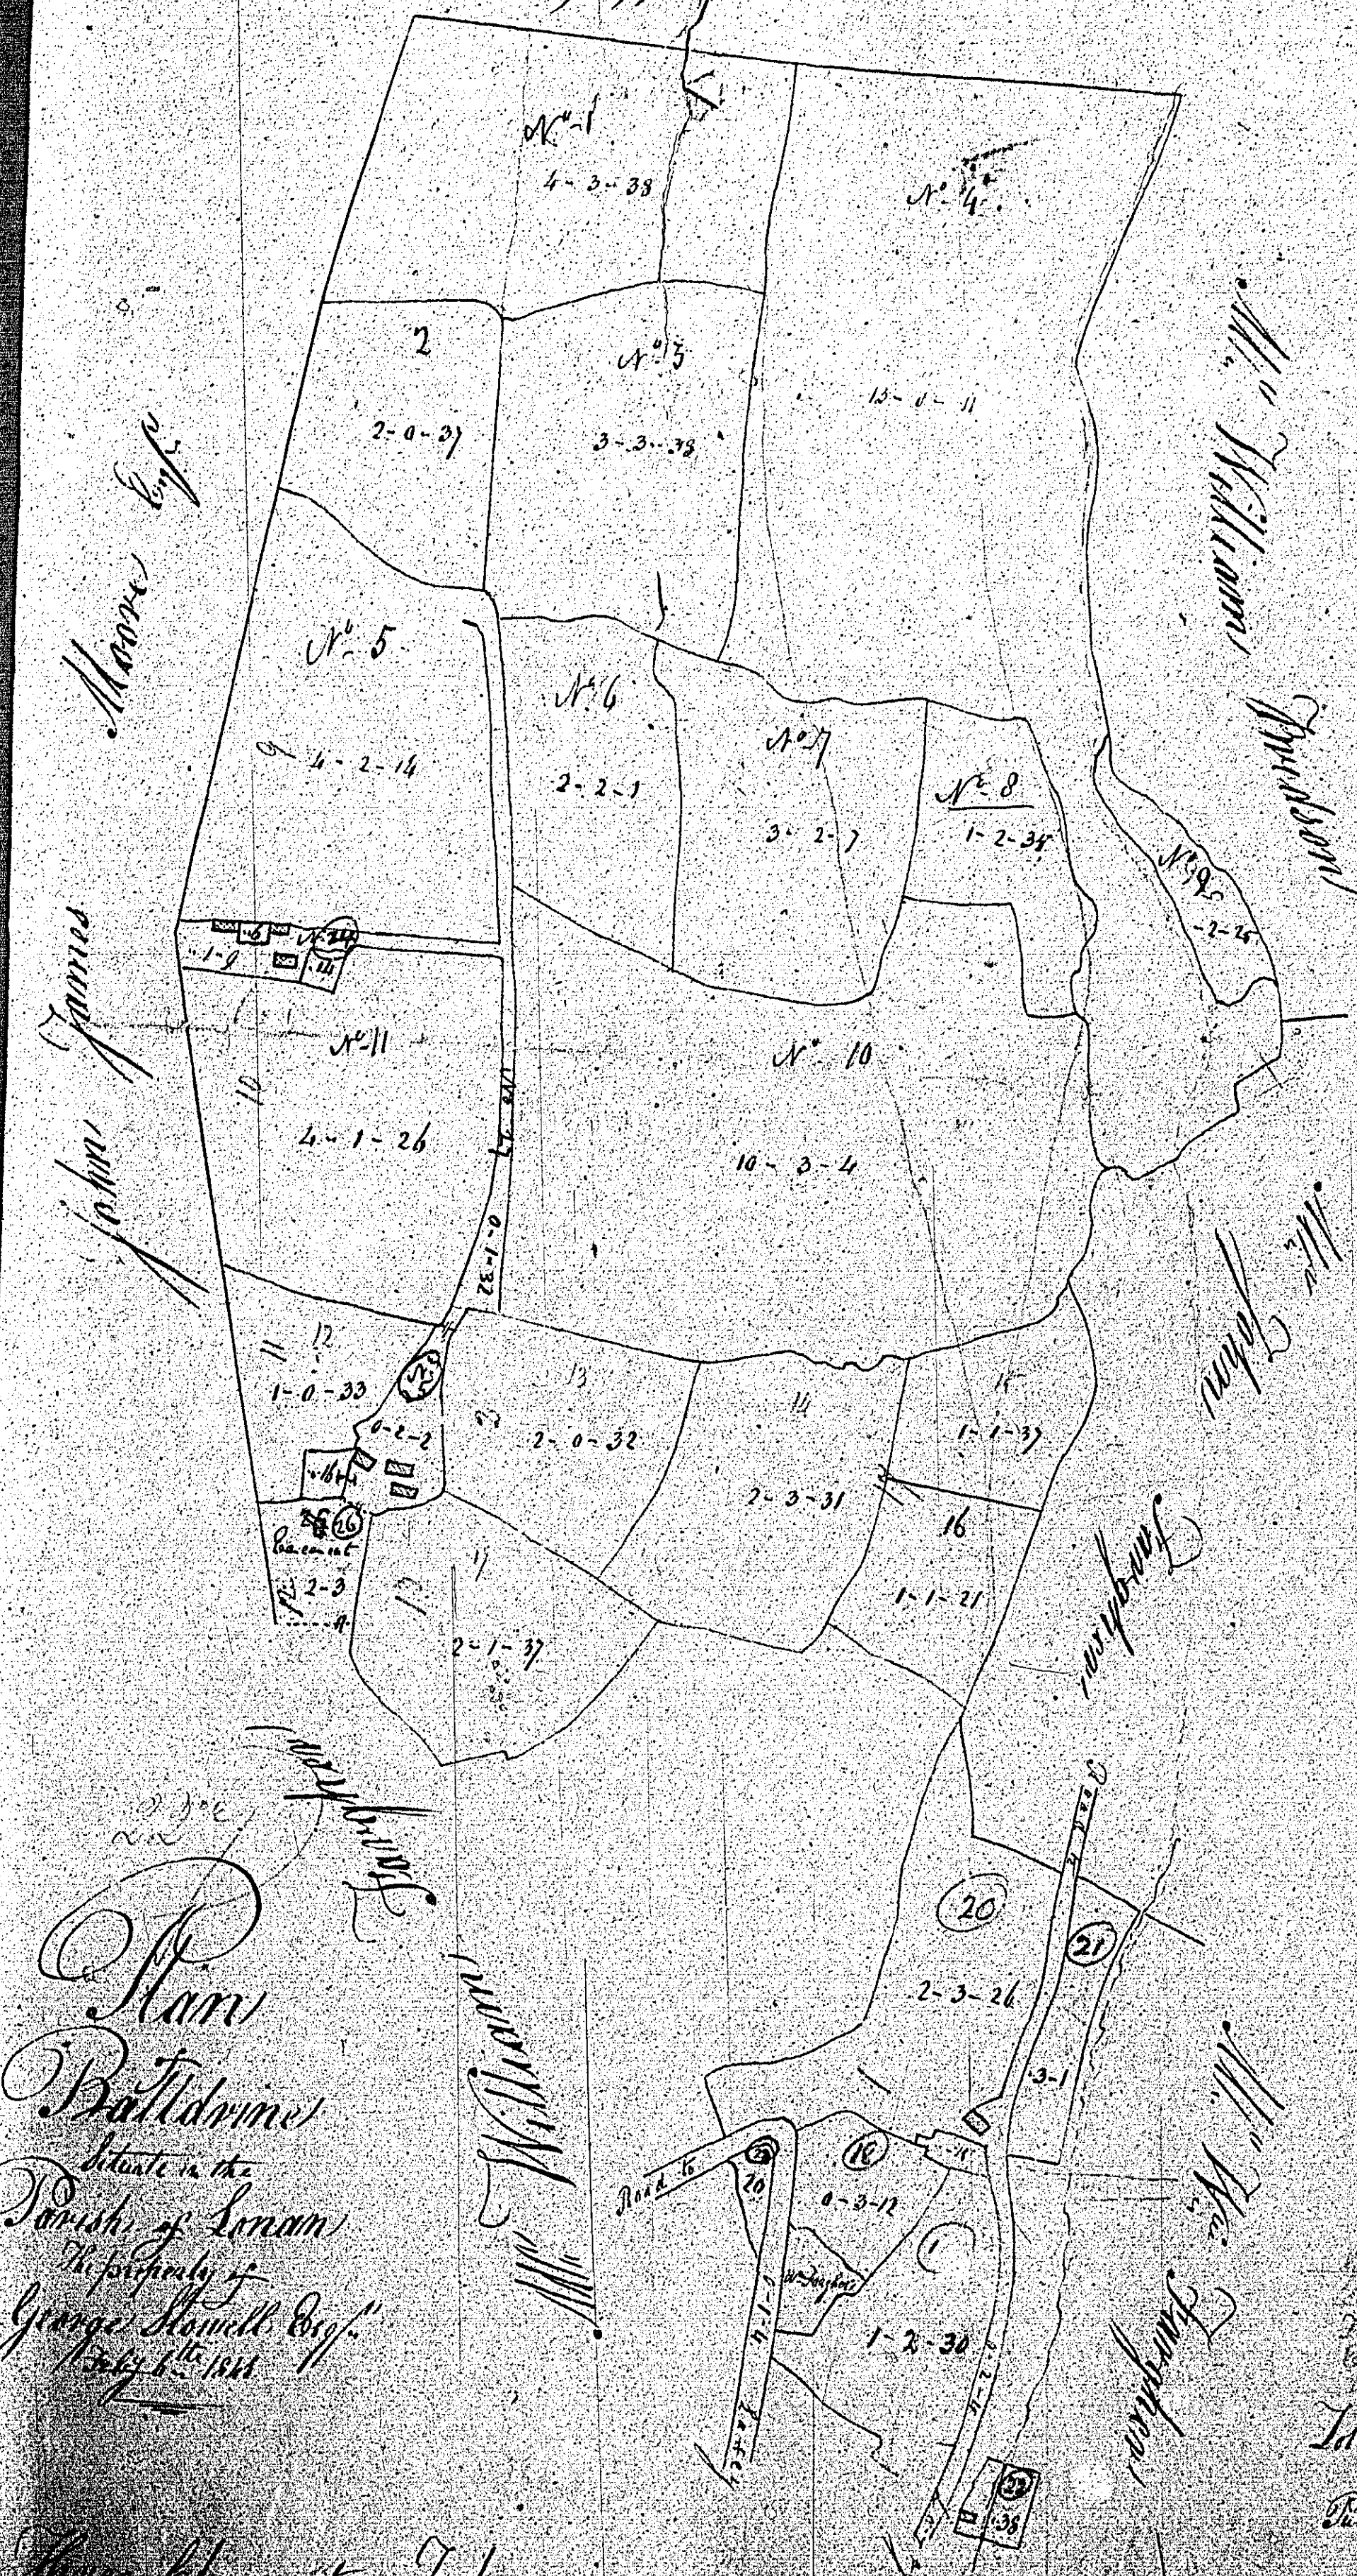

J. J. Moore

227

Samuel Ball
Ball's
Estate in the
Parish of Lacom
the property of
George Samuel Esq.
1838

Lot 1 0-2-25
Lot 2 1-0-28
Lot 3 2-0-30
Lot 4 3-0-32
Lot 5 4-0-34
Lot 6 5-0-36
Lot 7 6-0-38

Joseph Blake