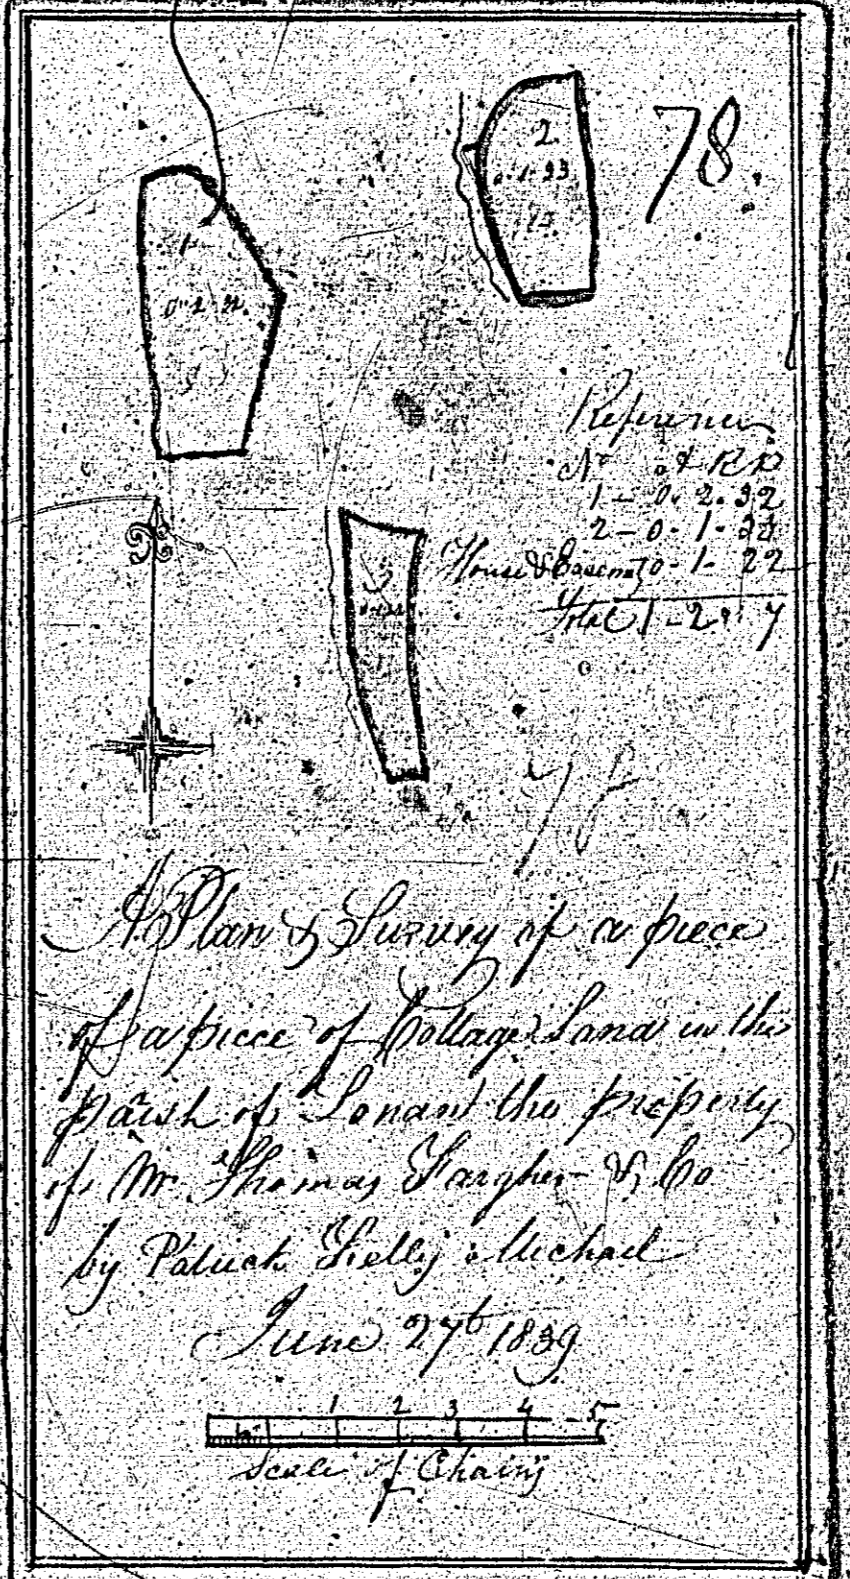

VOLUME CONTINUED
FROM ANOTHER ROLL

77

Survey
of a house and garden
in the parish of
High Lorton
the property of
Mr Henry Smith

Content of house & garden

Scale
Three inches to an inch

of March 1750
James Gray
Surveyor

Not to be used

A Plan & Survey of a piece
 of a piece of Collage Land in the
 Parish of Lonsdale the property
 of Mr. Thomas Stanger & Co
 by Patent Surveyors Richard
 June 27th 1789

ISLE OF MAN GOVERNMENT: GENERAL REGISTRY

TITHE PLANS: PARISH OF LONAN

Original coloured

1:30

Volume
80. In Forest

Survey
of Dutch land
in the Parish of
Hick Loran
the property of
Mr William Fargher

A. D. 1855

Scale:
Three inches to an inch

25th March 1855
Surveyed by Mr
James Gray
The Surveyor