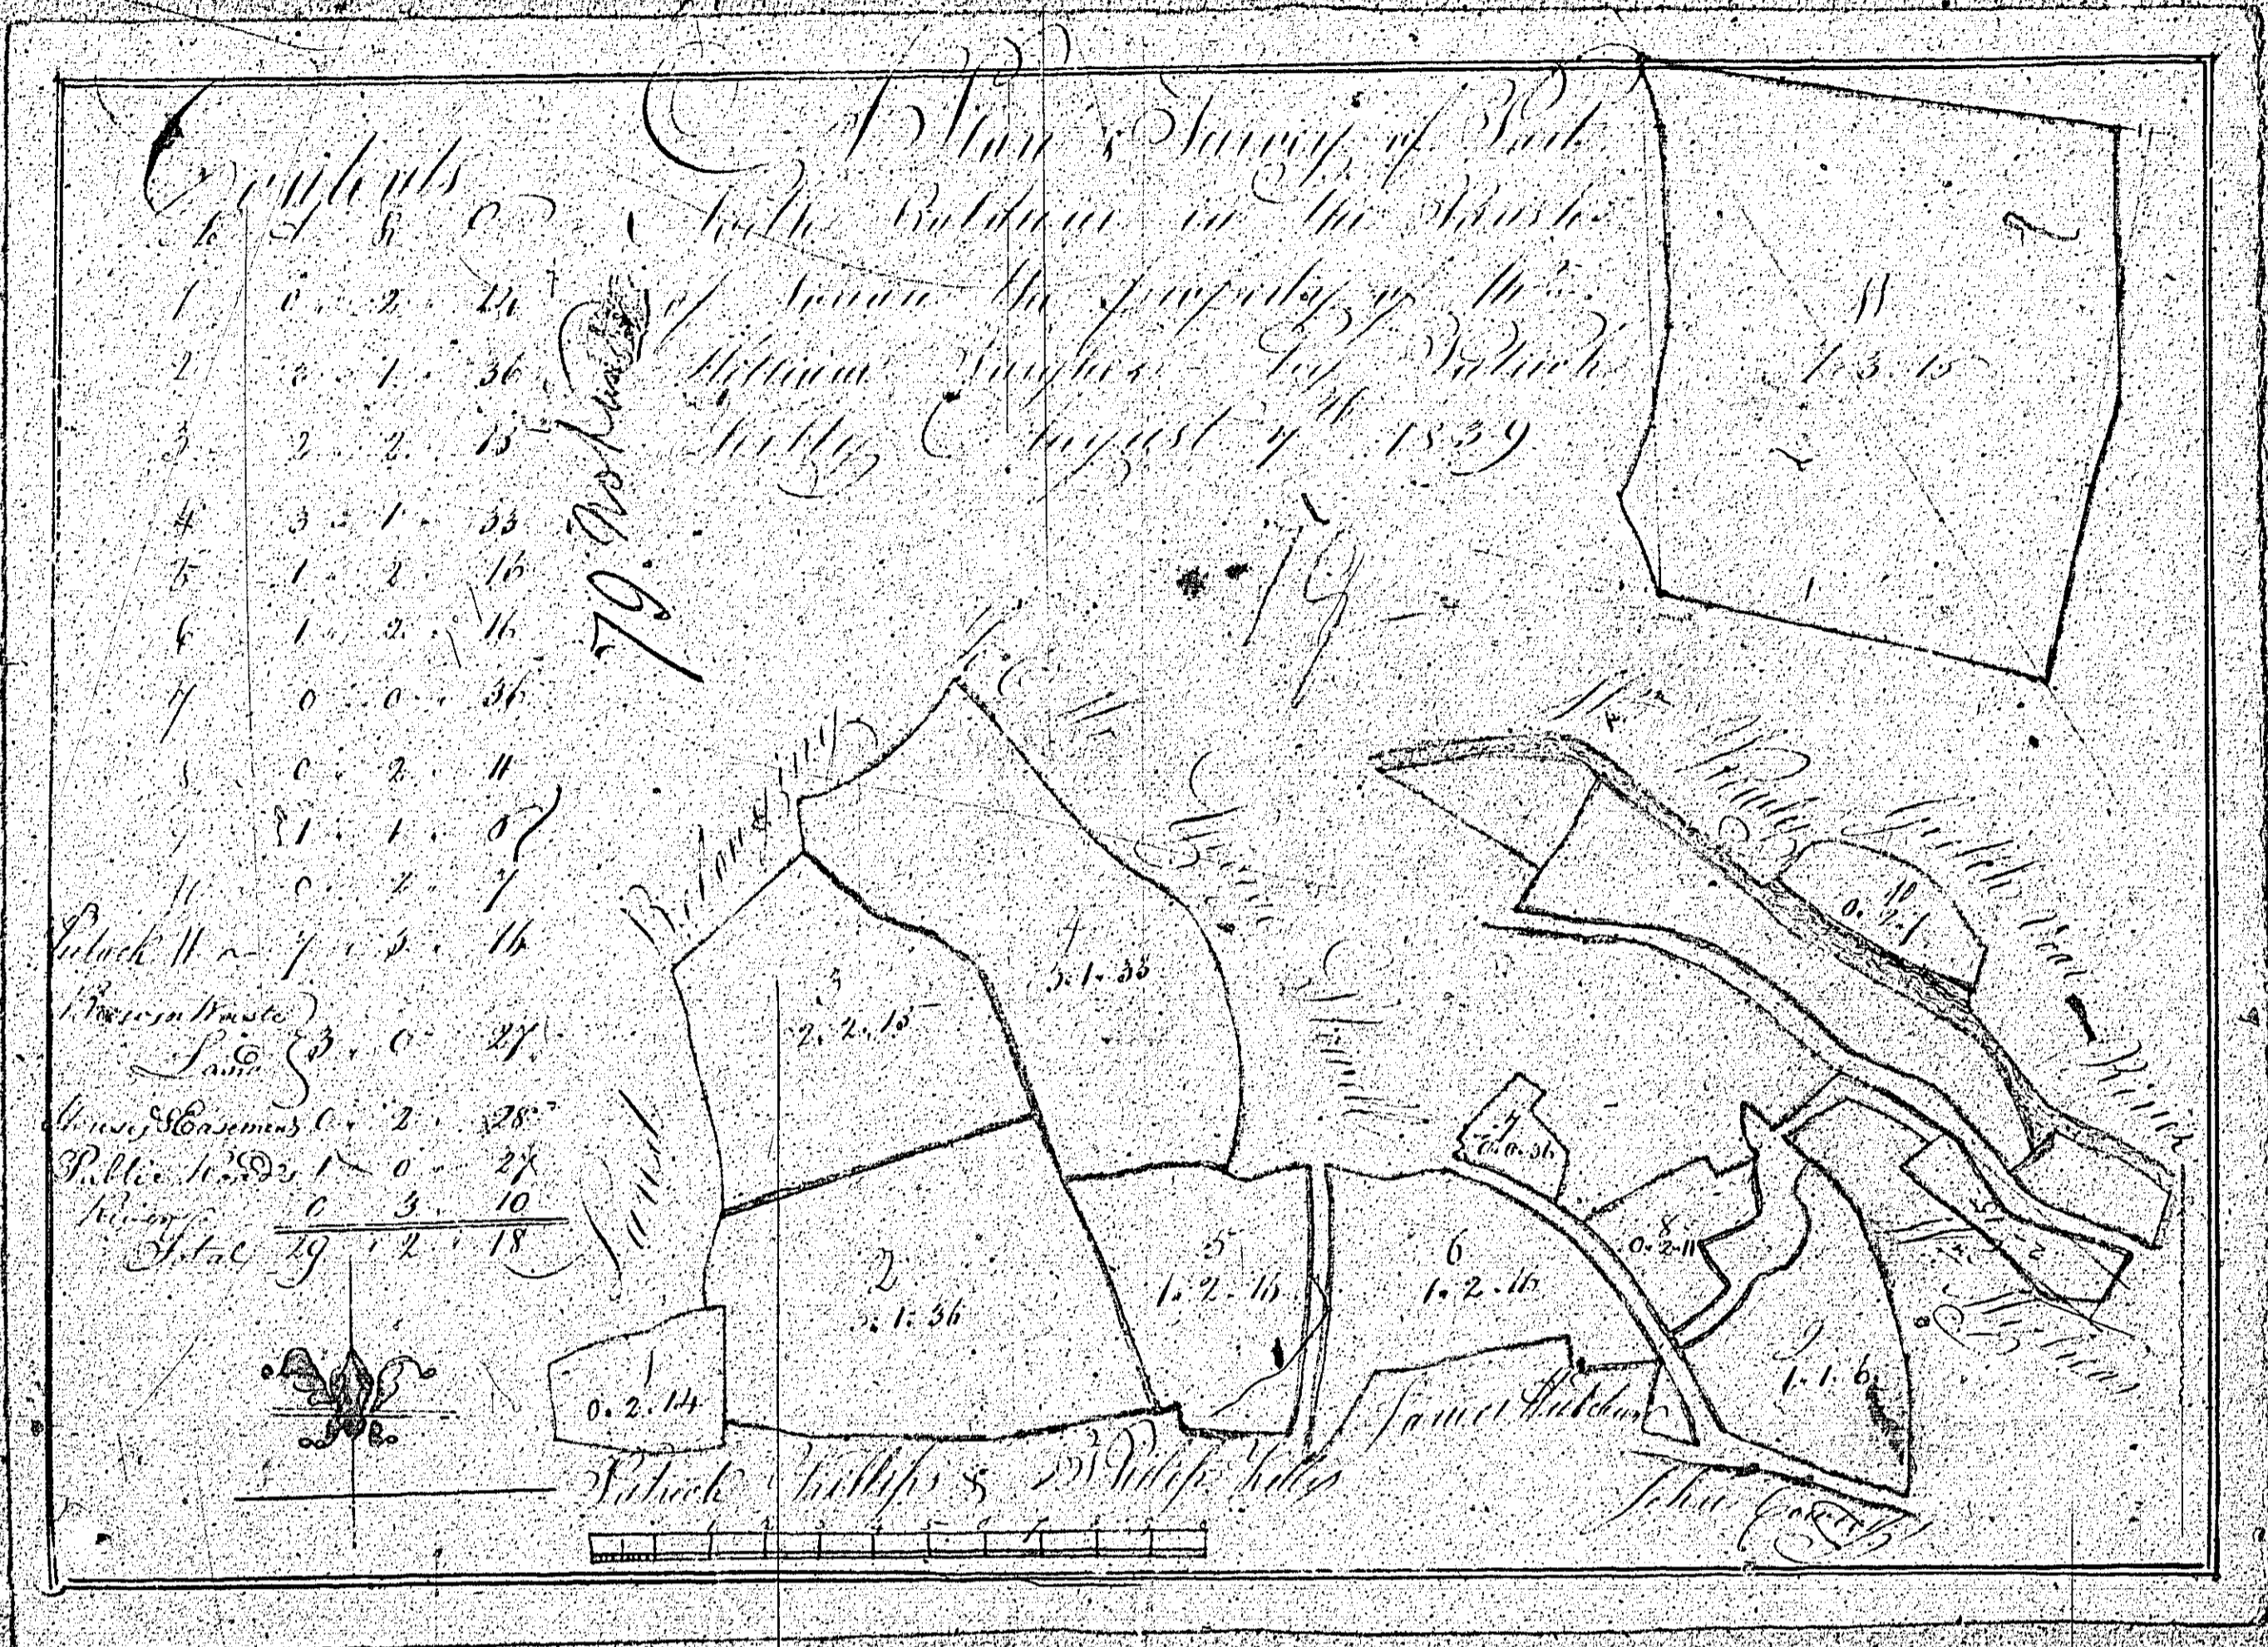

VOLUME CONTINUED
FROM ANOTHER ROLL

77

Survey
of a house and garden
in the parish of
High Lorton
the property of
Mr Henry Smith

Content of house & garden

Scale
Three inches to an inch

of March 1750
James Gray
Surveyor

Not to be used

A Plan & Survey of a piece
 of a piece of Collage Land in the
 Parish of Lonsdale the property
 of Mr. Thomas Stanger & Co
 by Patent Surveyors Richard
 June 27th 1789

ISLE OF MAN GOVERNMENT: GENERAL REGISTRY

TITHE PLANS: PARISH OF LONAN

Original coloured

1:30

Volume
80. In Forest

Survey
of Dutch land
in the Parish of
Hick Loran
the property of
Mr William Fargher

A. D. 1855

Scale:
Three inches to an inch

25th March 1855
Surveyed by Mr
James Gray
The Surveyor