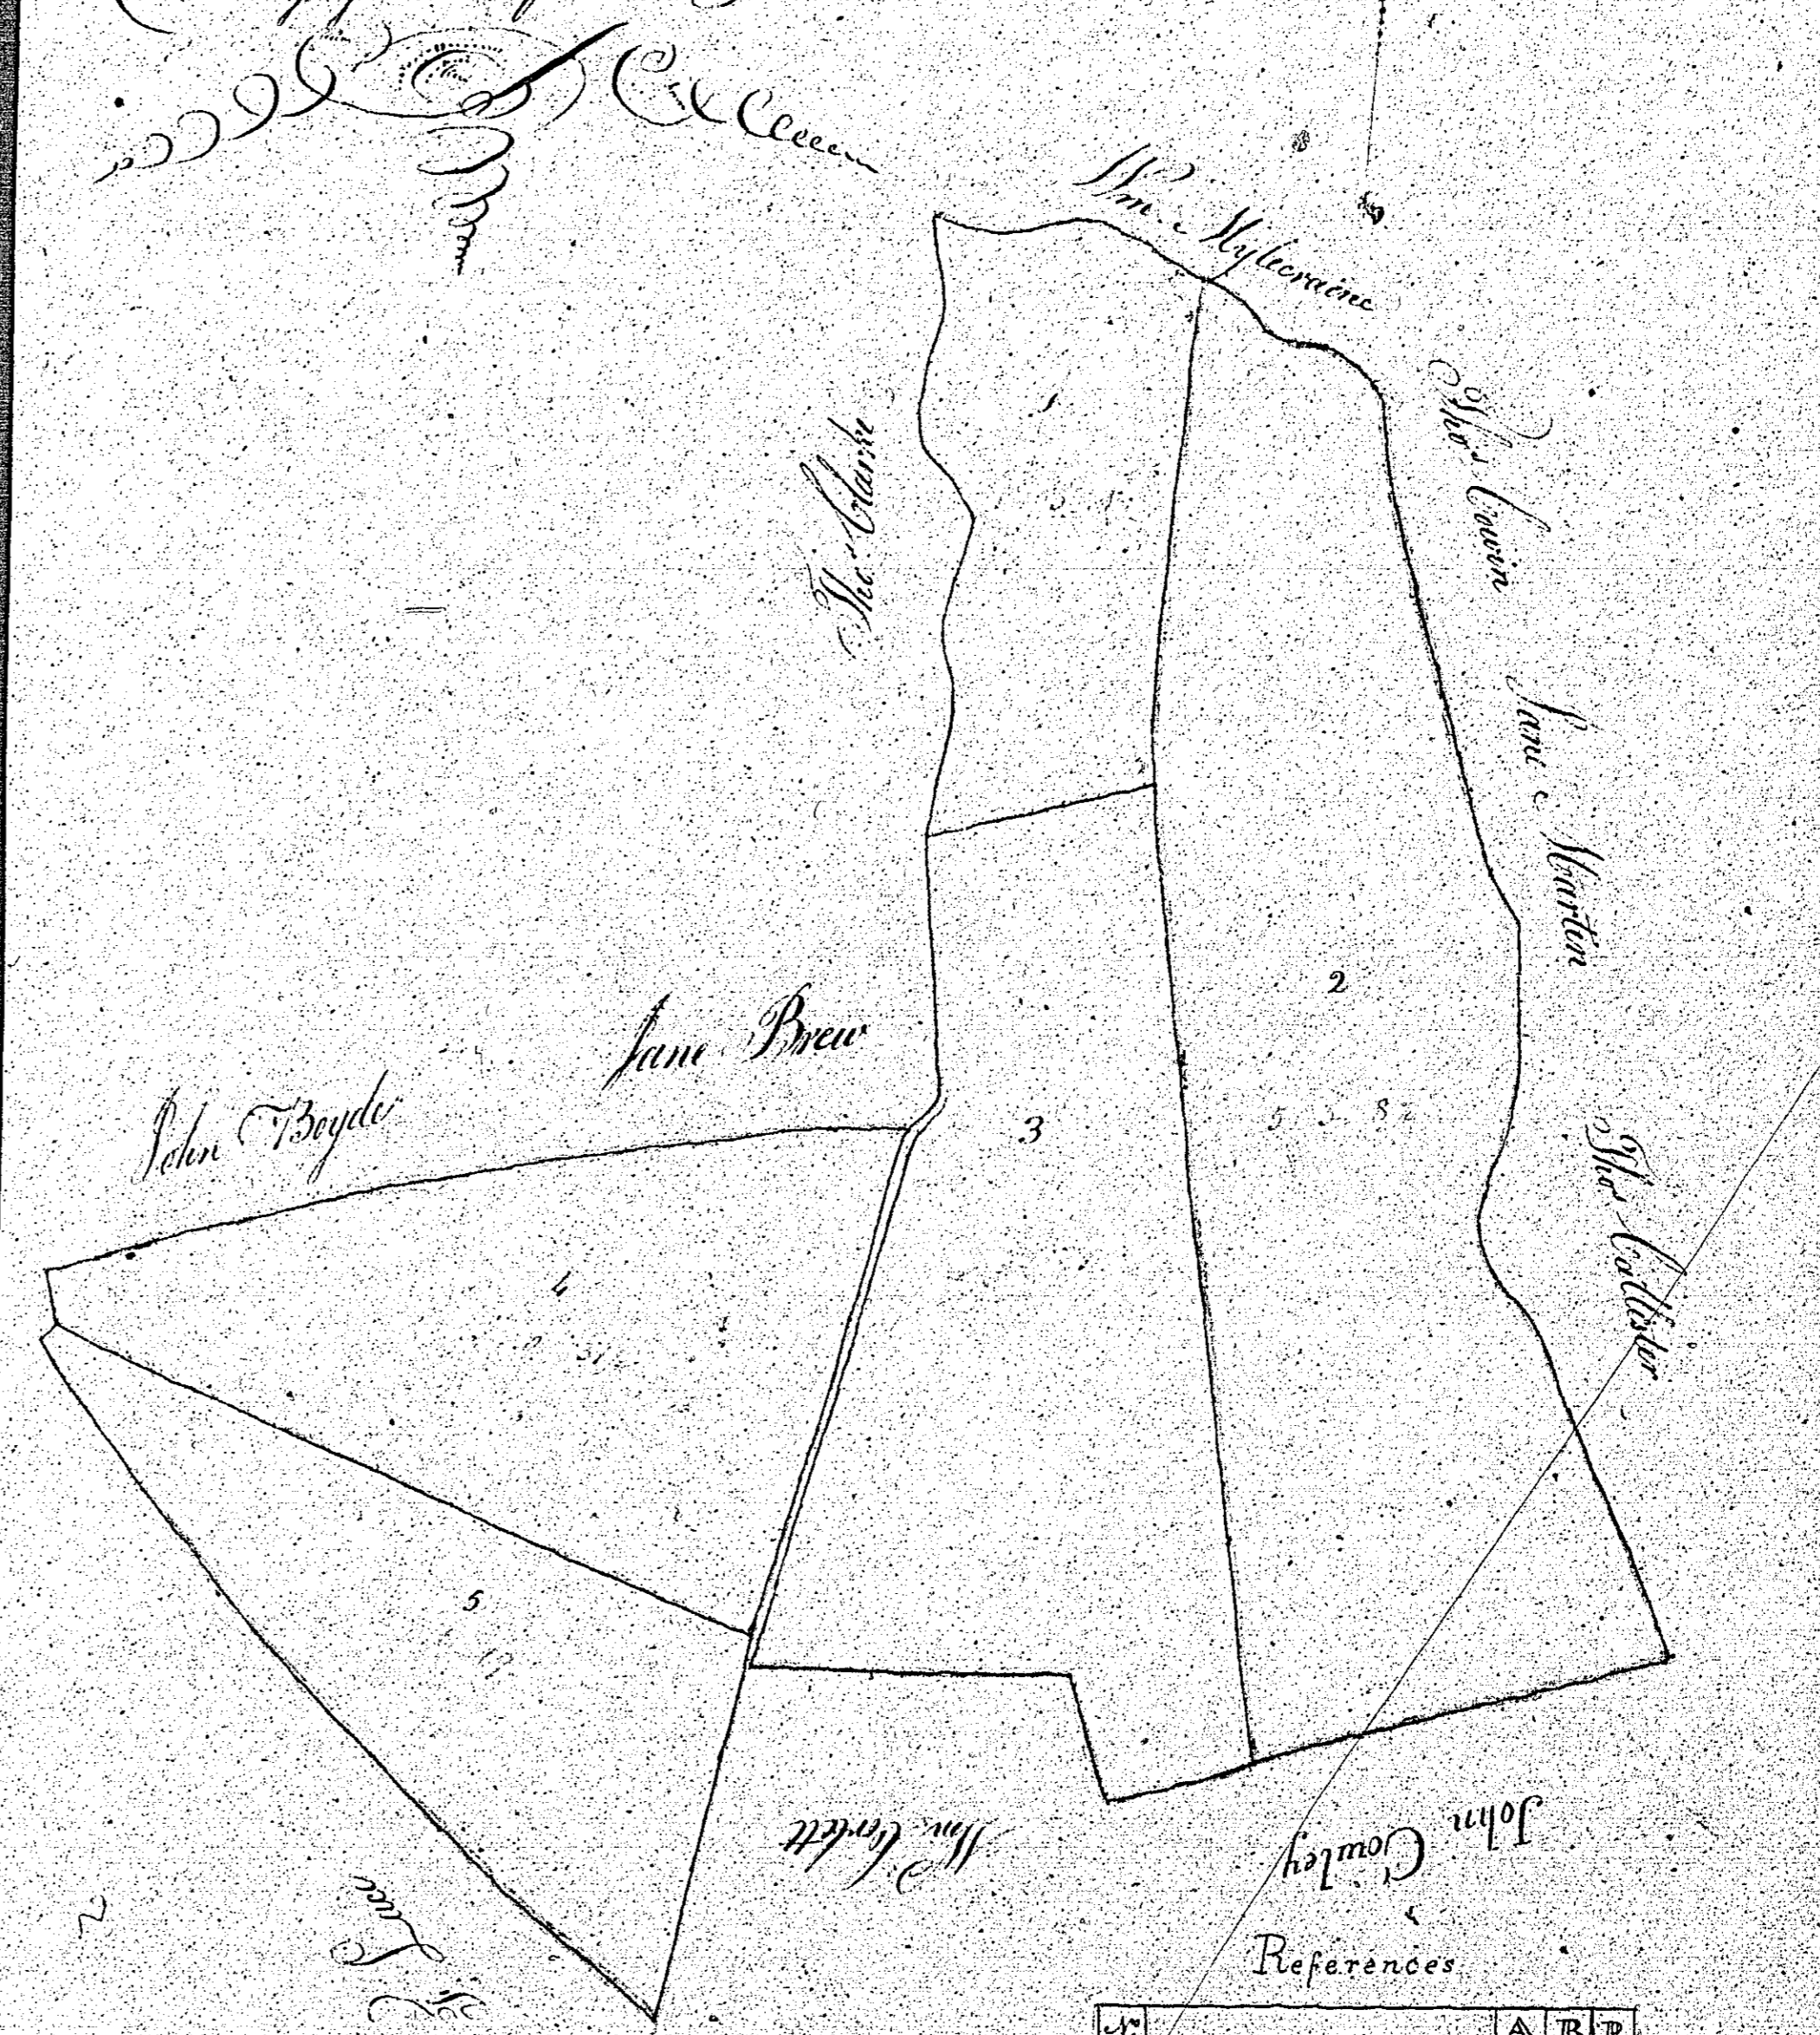

PLAN of
and

CURRACH NOCHT (Acres)

Parish of Lezayre
(Belonging to Twp of Bullaugh)

References

Section	A	R	P
1	1	3	1
2	5	3	3/4
3	4	0	1/4
4	3	0	3/4
5	2	1	1/4
Total	17	0	2 1/4

Scale 20

Daniel Cream Bullaugh May 1838

A Plan and Survey of 13.
 A part of the Quarterland
 of the ~~Ballacubragh~~ in the parish
 of ~~Sevayne~~ the property of
 Charles Cairne
 Taken May 31st 1859
 by Albert Hornish

Contents John Colby

No.	A.	R.	S.
1	3	1	11
2	4	0	1
3	8	1	21
4	0	2	5
Total 16 " 0 " 38			

A scale of 5 Chains to an Inch

Not used

Plan of a parcel of 14
Achs &
in the Parish of Sorayre
the property of
Mr James Cain
Mrs Cain 14

Scale of 8 chains
to one inch

Contents
8 - 1 - 56 1/2

J. Howell Surveyor
July 1859

*Map of the tithes of the parish of
 Lezayre in the Isle of Man
 by John Brown
 1857*

1	1	15
2	1	15
3	1	15
4	1	15
5	1	15
6	1	15
7	1	15
8	1	15
9	2	15
10	2	15
11	1	15
12	1	2-3
101		2 27

ISLE OF MAN GOVERNMENT: GENERAL REGISTRY
TITHE PLANS: PARISH OF LEZAYRE
 Original coloured (decorative) 1:30