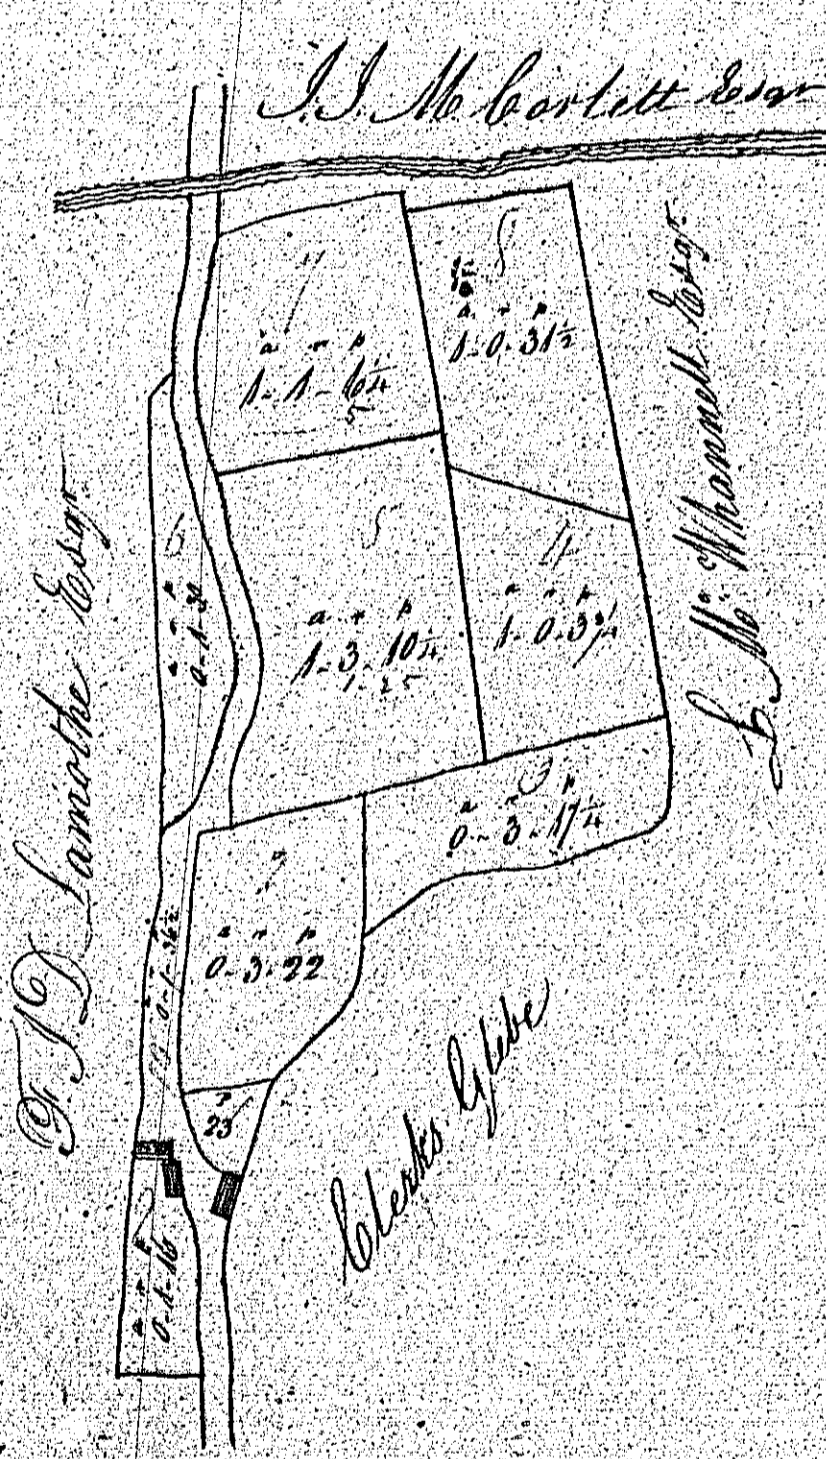

PLAN of
and

CURRACH NOCHT (Acres)

Parish of Lezayre
(Belonging to Twp of Bullaugh)

References

Section	A	R	P
1	1	3	1
2	5	3	3/4
3	4	0	1/4
4	3	0	3/4
5	2	1	1/4
Total	17	0	2 1/4

Scale 20

Daniel Cream Bullaugh May 1838

A Plan and Survey of 13.
 A part of the Quarterland
 of the ~~Ballacubragh~~ in the parish
 of ~~Sevayne~~ the property of
 Charles Cairne
 Taken May 31st 1859
 by Albert Hornish

Contents John Colby

No.	A.	R.	S.
1	3	1	11
2	4	0	1
3	8	1	21
4	0	2	5
Total 16 " 0 " 38			

A scale of 5 Chains to an Inch

Not used

Plan of a parcel of 14
Achs &
in the Parish of Sorayre
the property of
Mr James Cain
Mrs Cain 14

Scale of 8 chains
to one inch

Contents
8 - 1 - 56 1/2

J. Howell Surveyor
July 1859

*Map of the tithes of the parish of
 Lezayre in the Isle of Man
 by John Brown
 1857*

1	1	15
2	1	15
3	1	15
4	1	15
5	1	15
6	1	15
7	1	15
8	1	15
9	2	15
10	2	15
11	1	15
12	1	2-3
101		2 27

ISLE OF MAN GOVERNMENT: GENERAL REGISTRY
TITHE PLANS: PARISH OF LEZAYRE
 Original coloured (decorative) 1:30