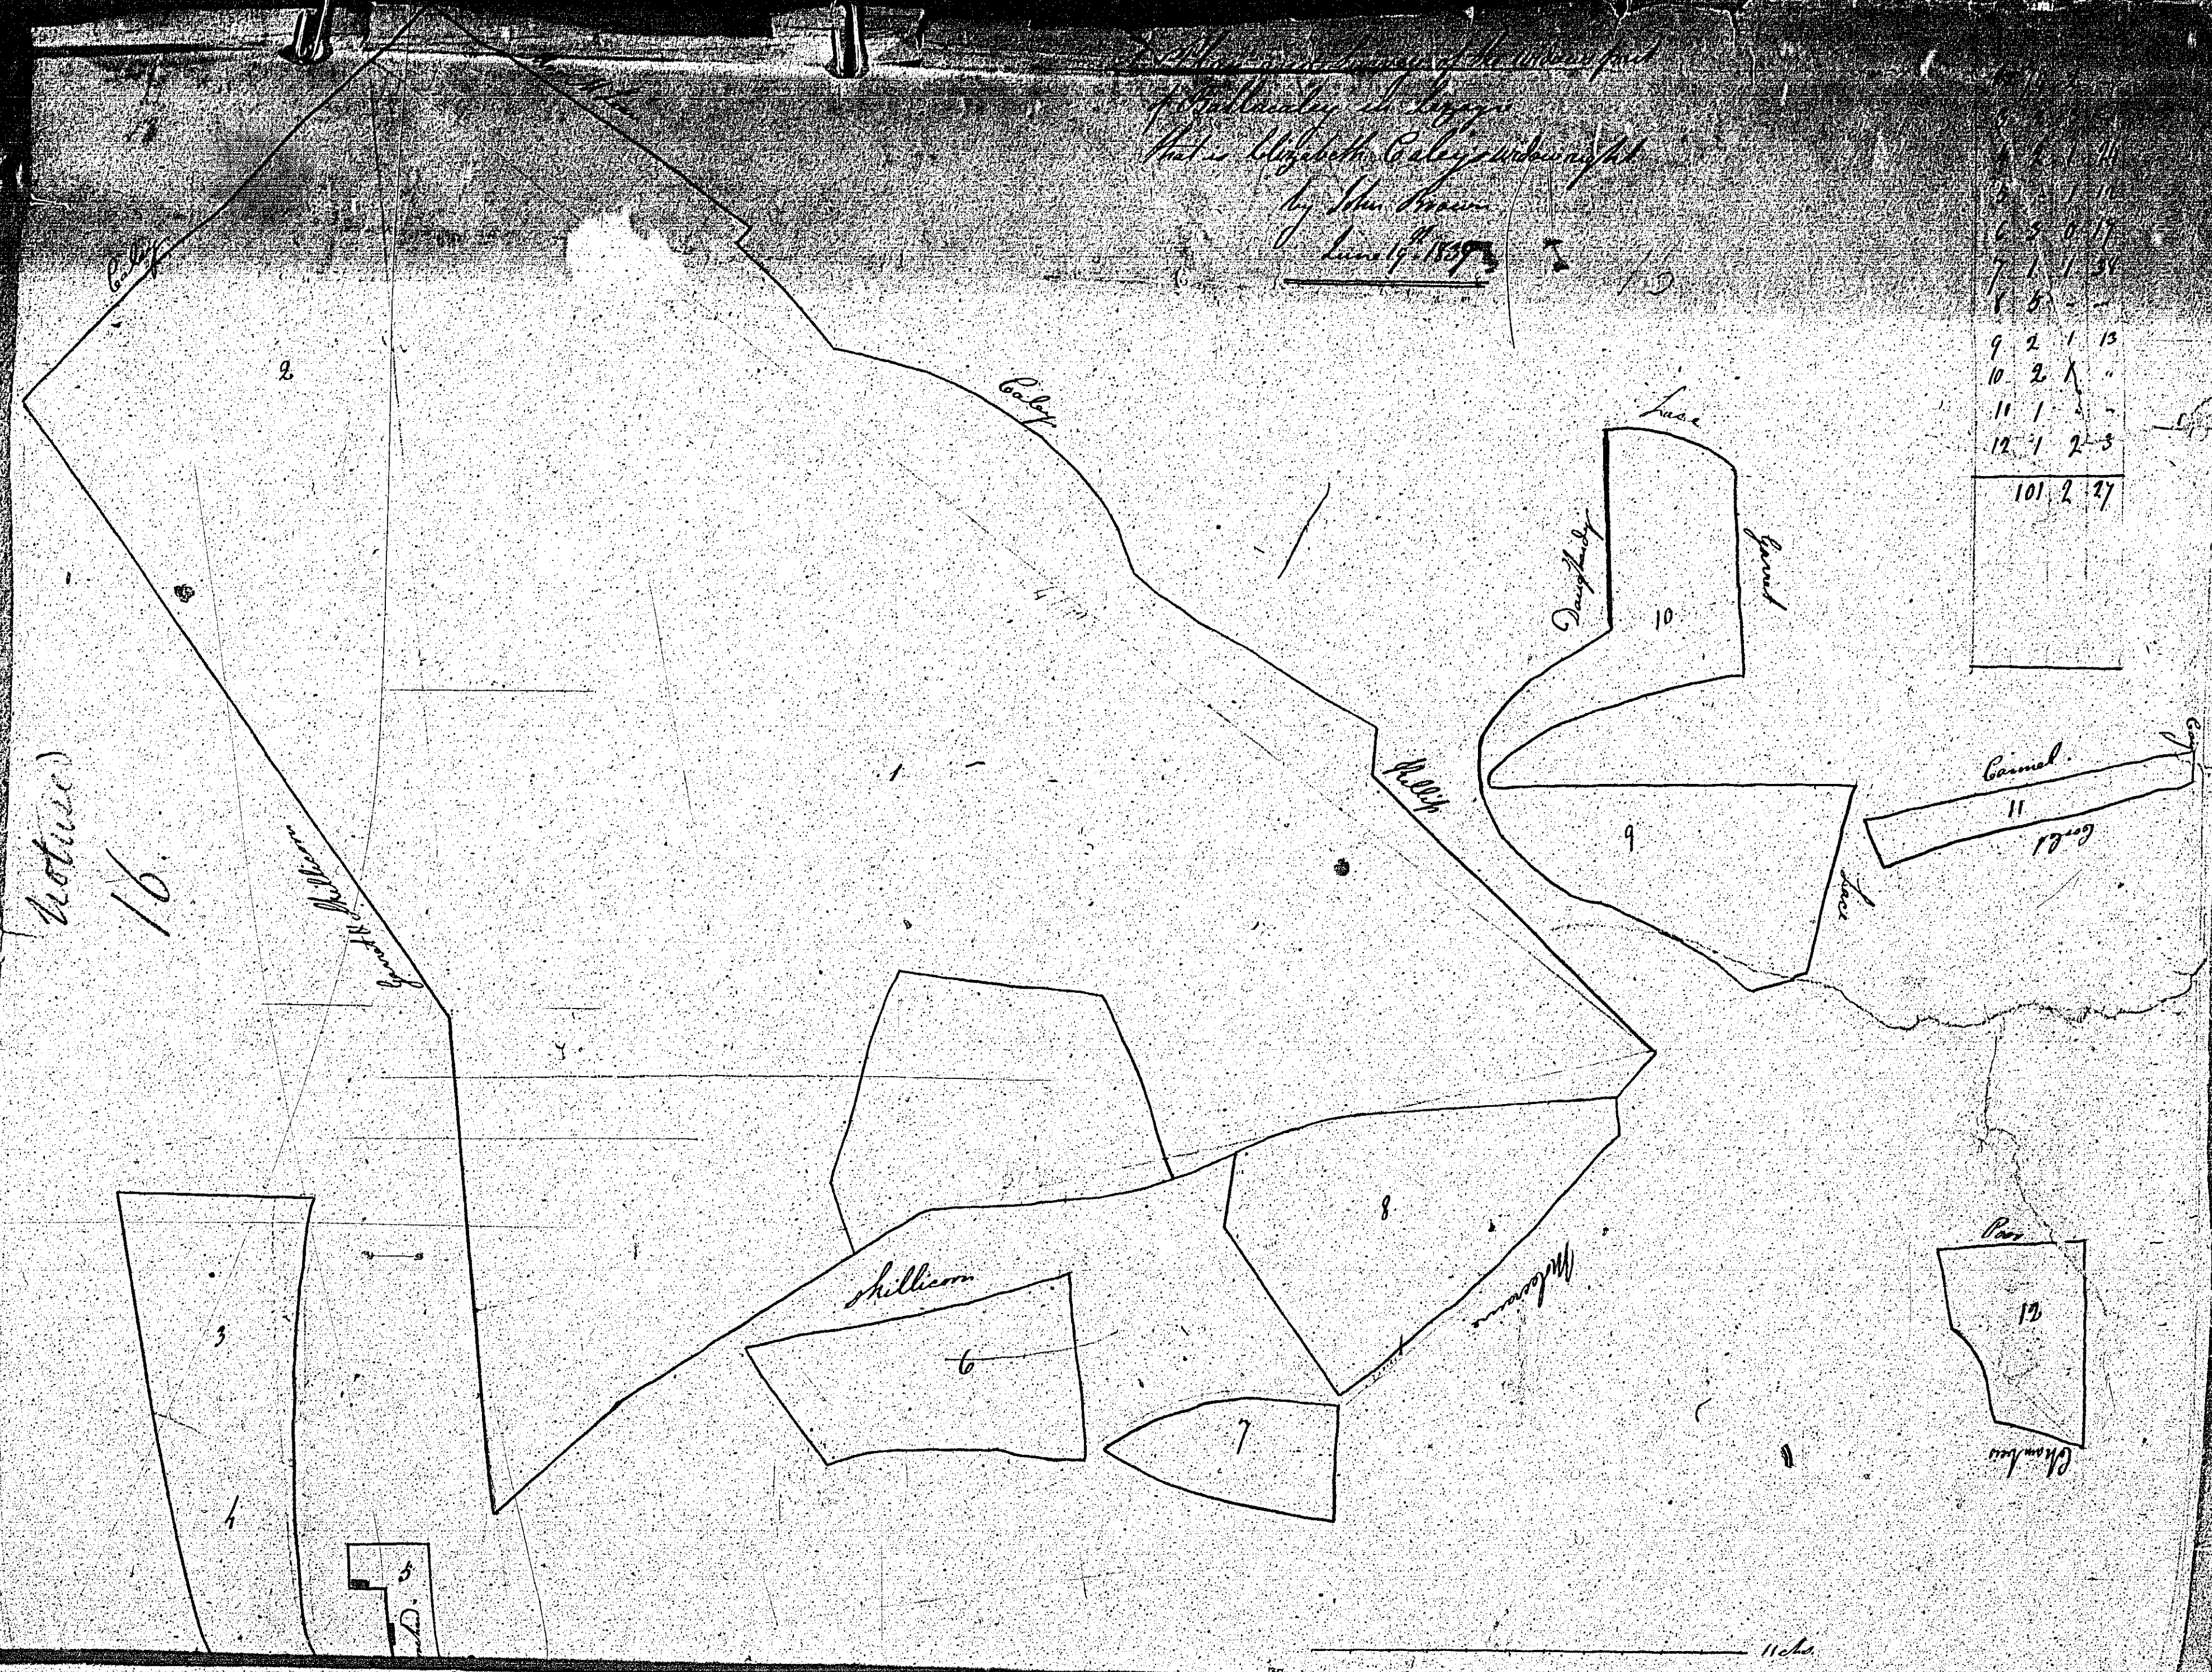

*Map of the tithes of the parish of
Lezayre in the Isle of Man
by John Brown
1857*

1	1	15
2	1	15
3	1	15
4	1	15
5	1	15
6	1	15
7	1	15
8	1	15
9	2	15
10	2	15
11	1	15
12	1	2-3
101		2 27

ISLE OF MAN GOVERNMENT: GENERAL REGISTRY
TITHE PLANS: PARISH OF LEZAYRE
Original coloured (decorative) 1:30