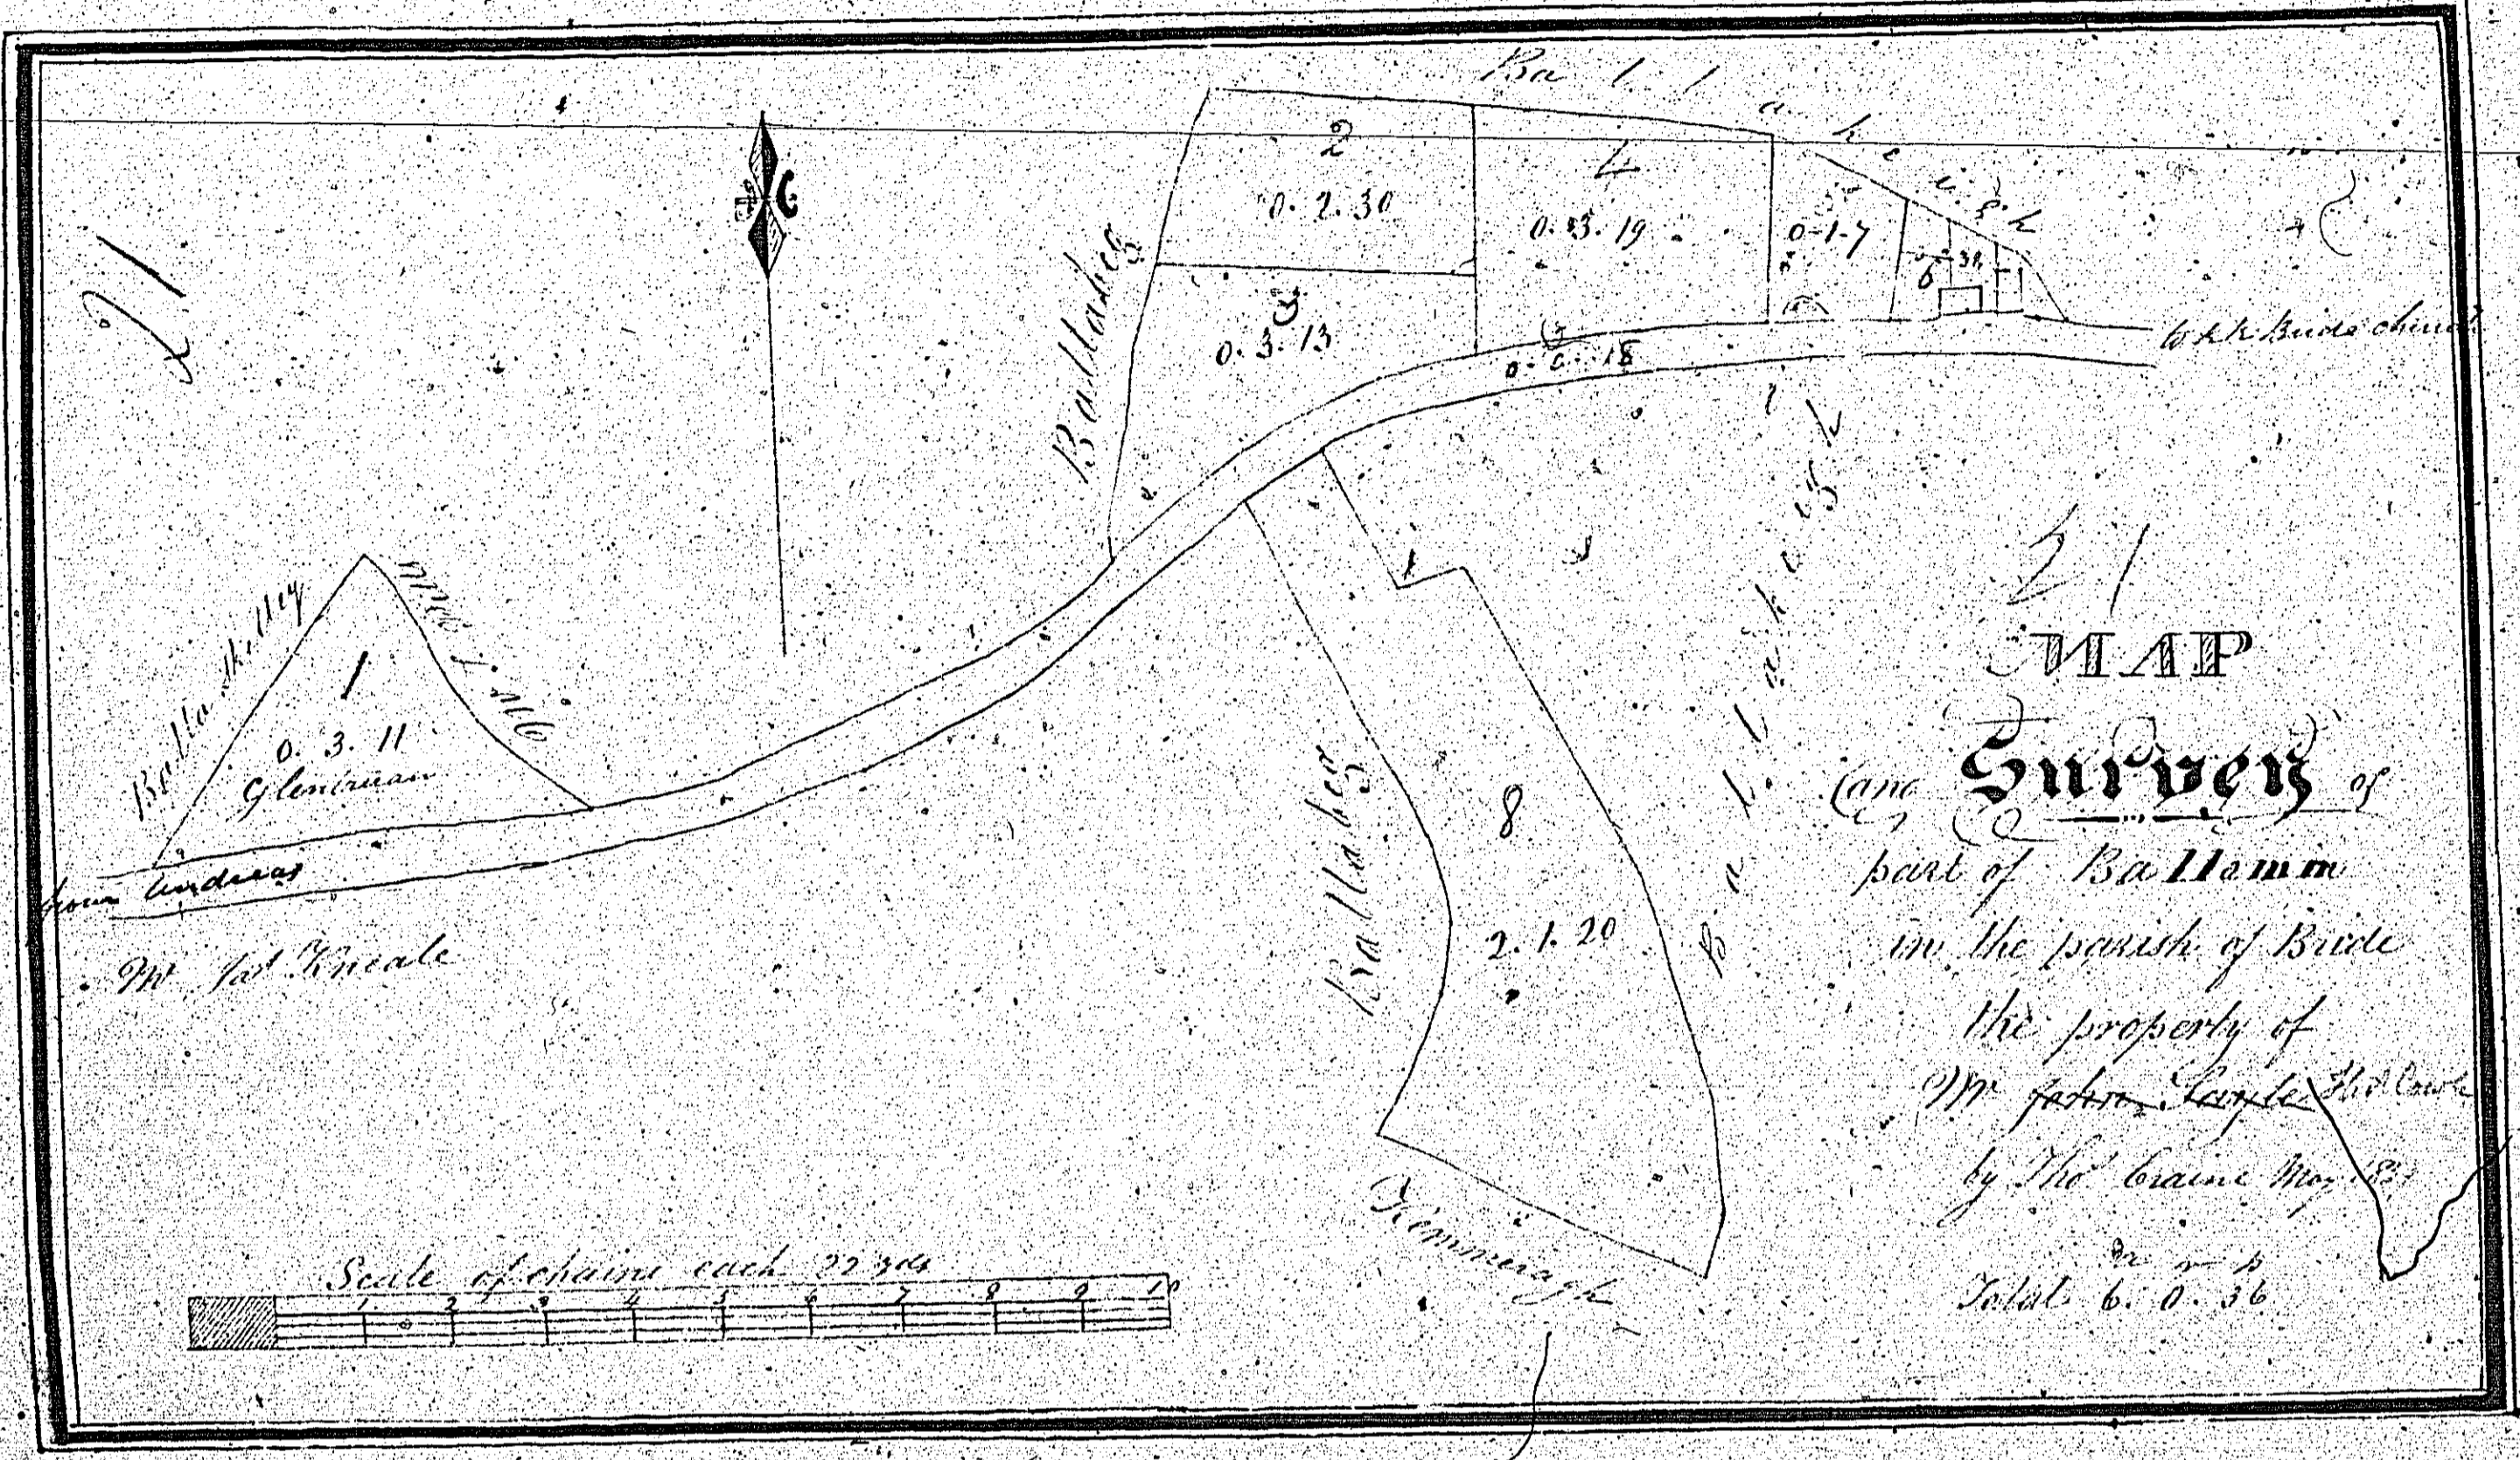

Plan of Ballaquark
in the parish of Bride
the property of
Mr. P. Christian

W. W. Longman

ISLE OF MAN GOVERNMENT: GENERAL REGISTRY
TITHE PLANS: PARISH OF BRIDE
Original monotone 1:30