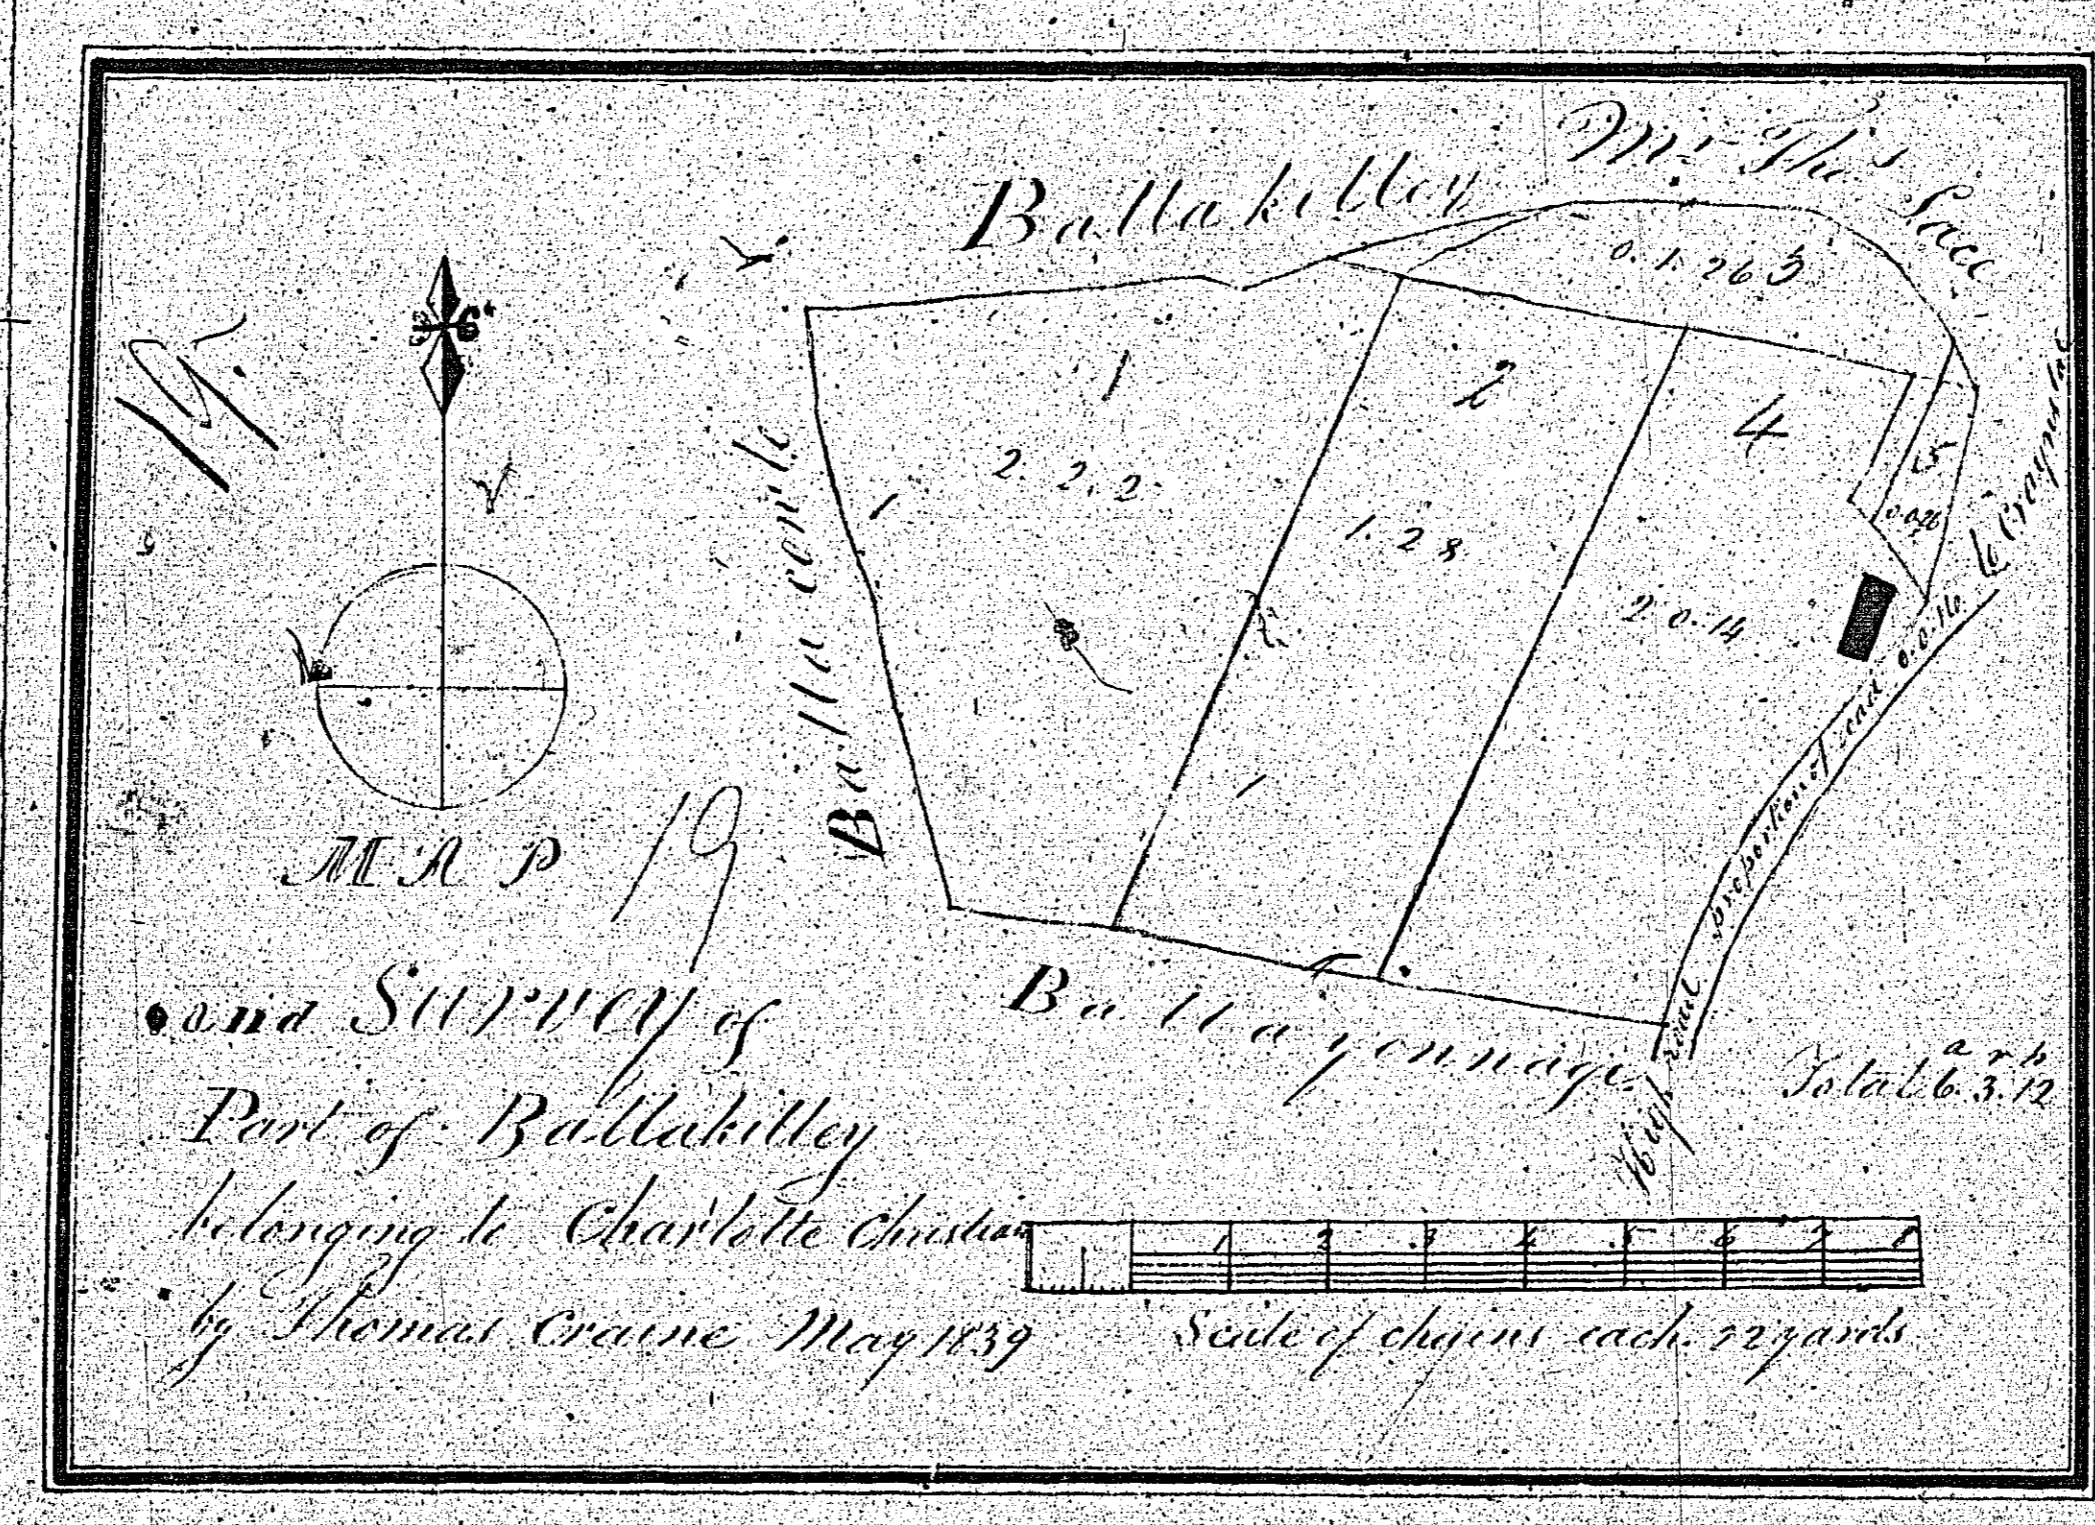

*Bonds*

*Plan of*  
**BALLACOWLE**  
**BRIDE**  
M. Cosin Christian  
CONTENTS

ISLE OF MAN GOVERNMENT: GENERAL REGISTRY  
TITHE PLANS: PARISH OF BRIDE

Plan of Ballaquark  
in the parish of Bride

Mr. Charles K.

Mr. Charles K.

ISLE OF MAN GOVERNMENT: GENERAL REGISTRY

TITHE PLANS: PARISH OF BRIDE

Original monotone

1:30

*Plan of Ballaquark  
in the parish of Bride*

*Mr. Charles R.*

ISLE OF MAN GOVERNMENT: GENERAL REGISTRY  
TITHE PLANS: PARISH OF BRIDE

Original monotone

1:30

Plan of Ballagurk  
in the parish of Bride  
the B. R. I. & C.

W. M. Douglas

MAP  
Survey of  
part of Ballagurk  
the property of  
Mr. John Guinness  
situate in the parish of  
B. R. I. & C.  
by Thomas Craigmiles May 1839