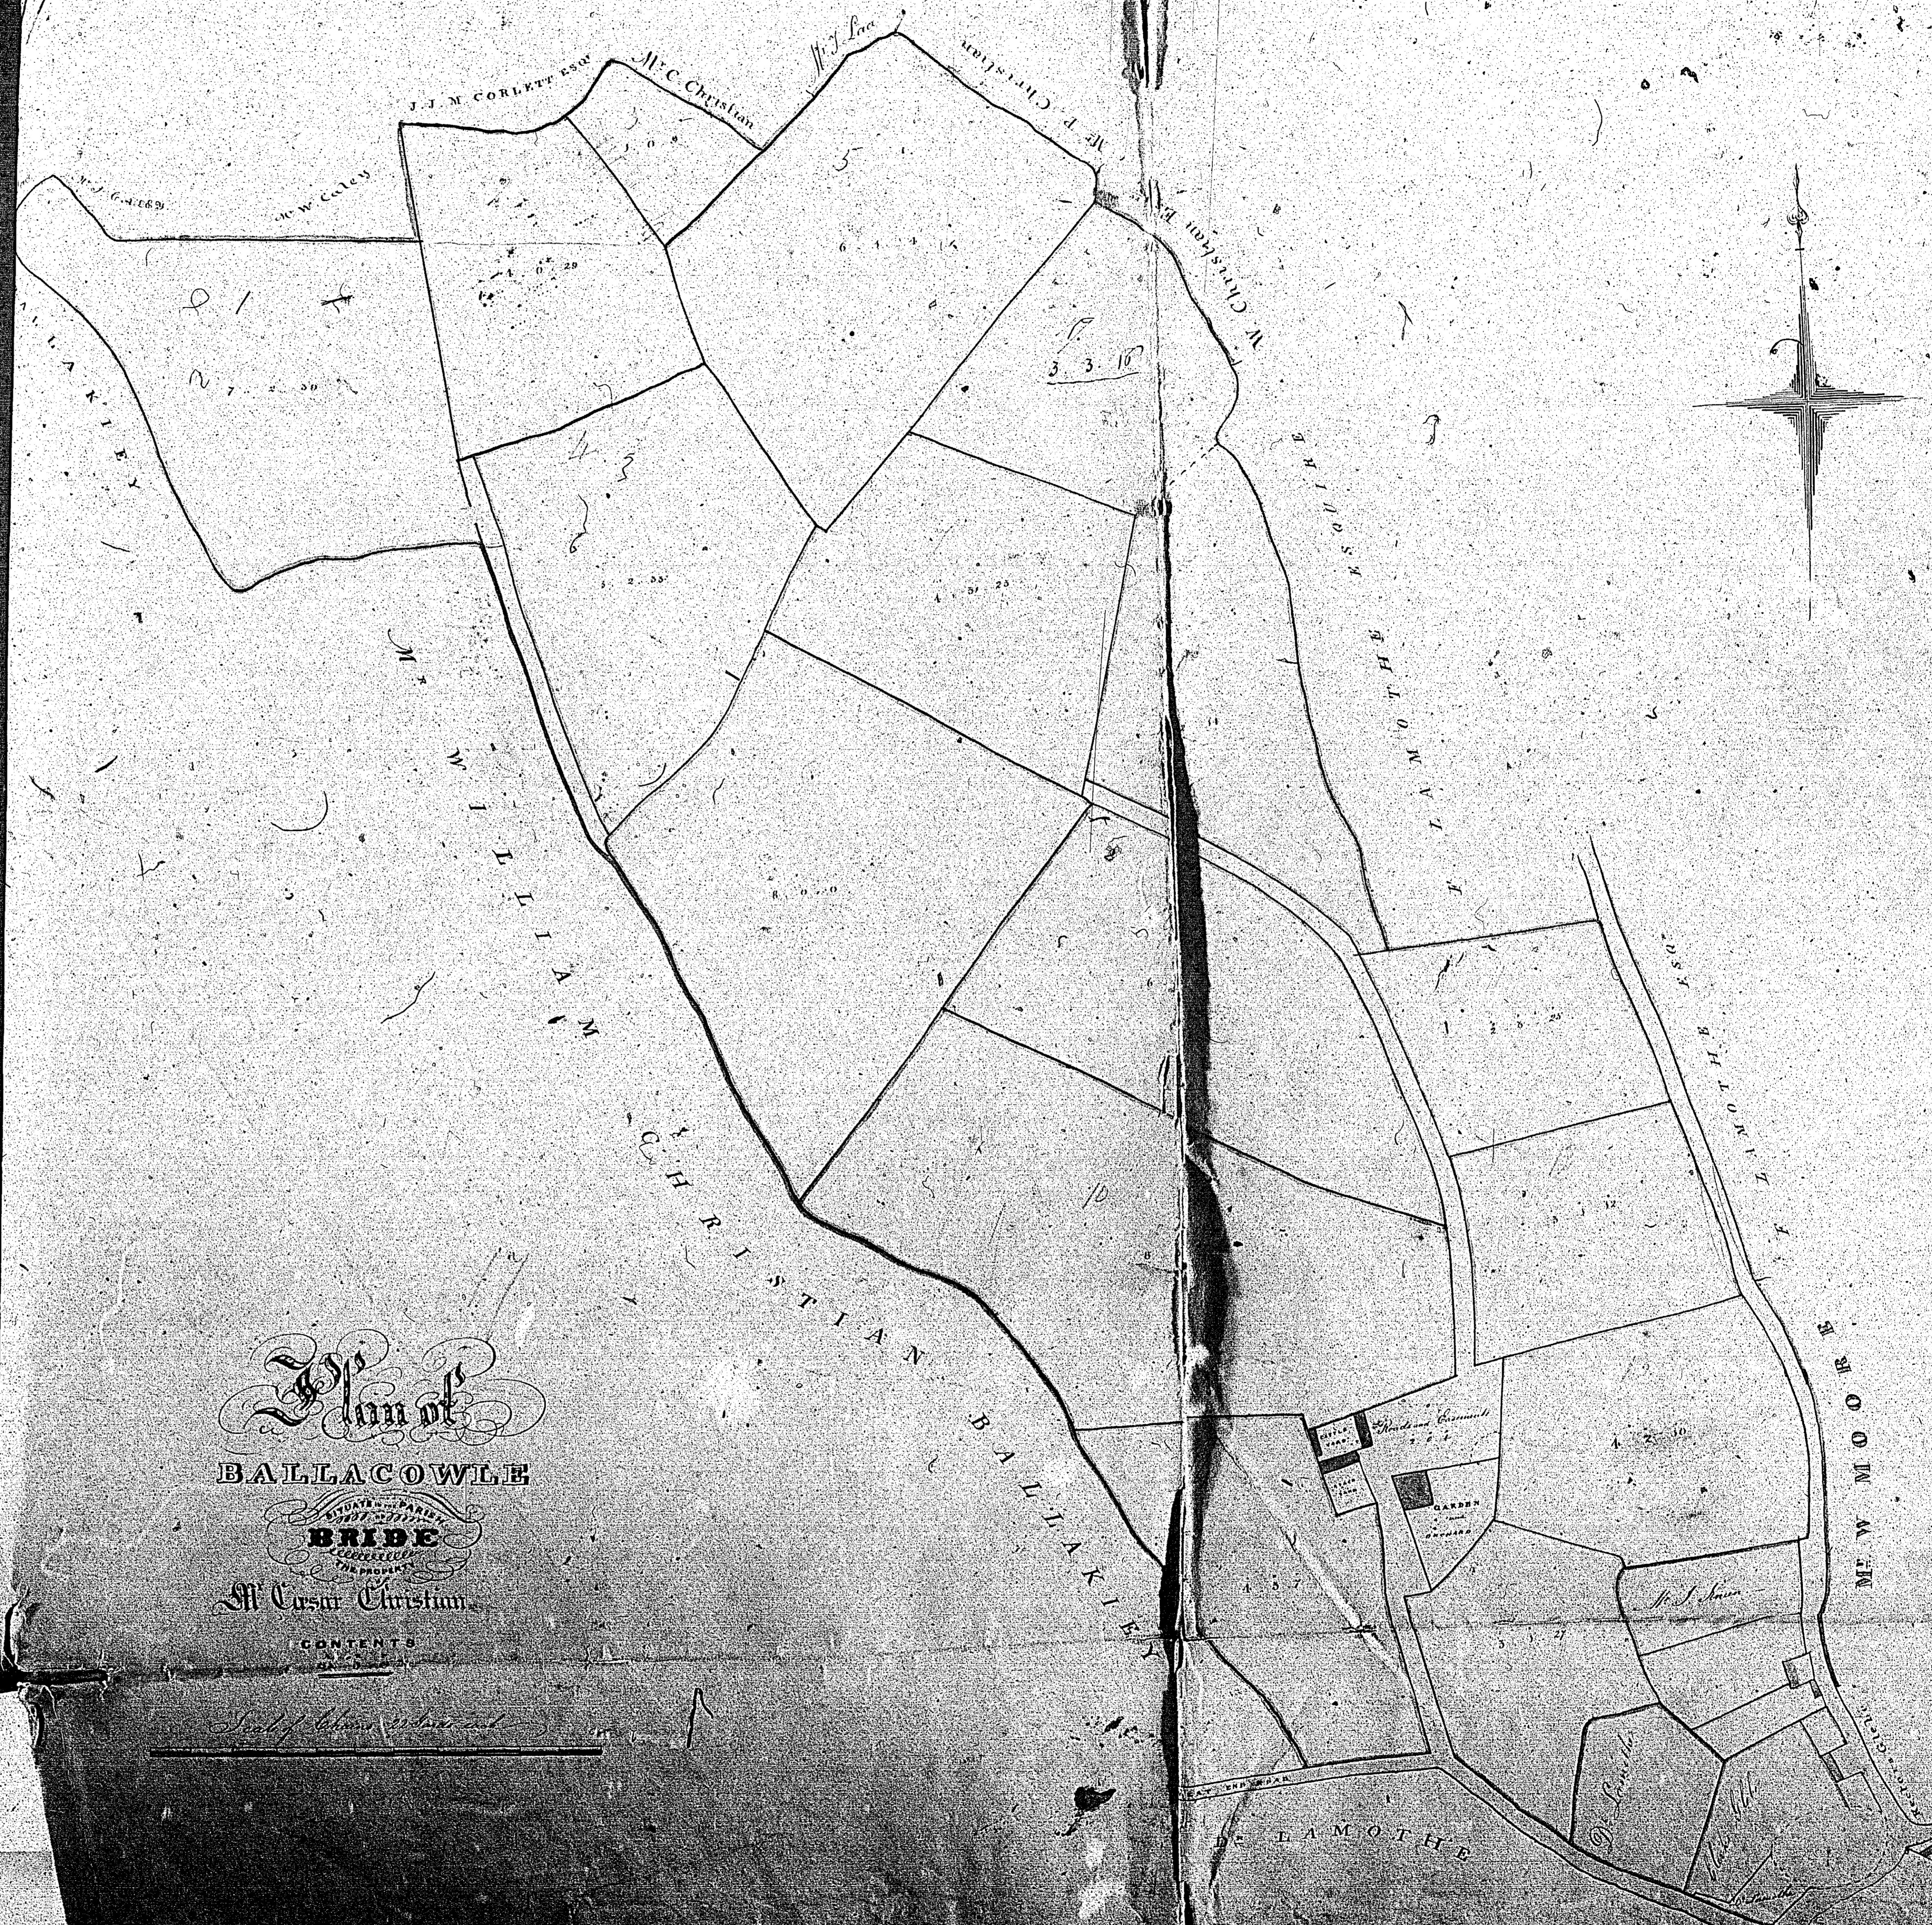

*Bonds*

*Plan of*  
**BALLACOWLE**  
**BRIDE**  
M. Cosin Christian  
CONTENTS

ISLE OF MAN GOVERNMENT: GENERAL REGISTRY  
TITHE PLANS: PARISH OF BRIDE

Plan of Ballaquark  
in the parish of Bride

Mr. Charles K.

Mr. Charles K.

ISLE OF MAN GOVERNMENT: GENERAL REGISTRY

TITHE PLANS: PARISH OF BRIDE

Original monotone

1:30

*Plan of Ballaquark  
in the parish of Bride*

*Mr. Charles R.*

ISLE OF MAN GOVERNMENT: GENERAL REGISTRY  
TITHE PLANS: PARISH OF BRIDE

Original monotone

1:30

Plan of Ballagurk  
in the parish of Bride  
the B. R. I. & C.

W. M. Douglas

MAP  
Survey of  
part of Ballagurk  
the property of  
Mr. John Guinness  
situate in the parish of  
B. R. I. & C.  
by Thomas Craigmiles May 1839