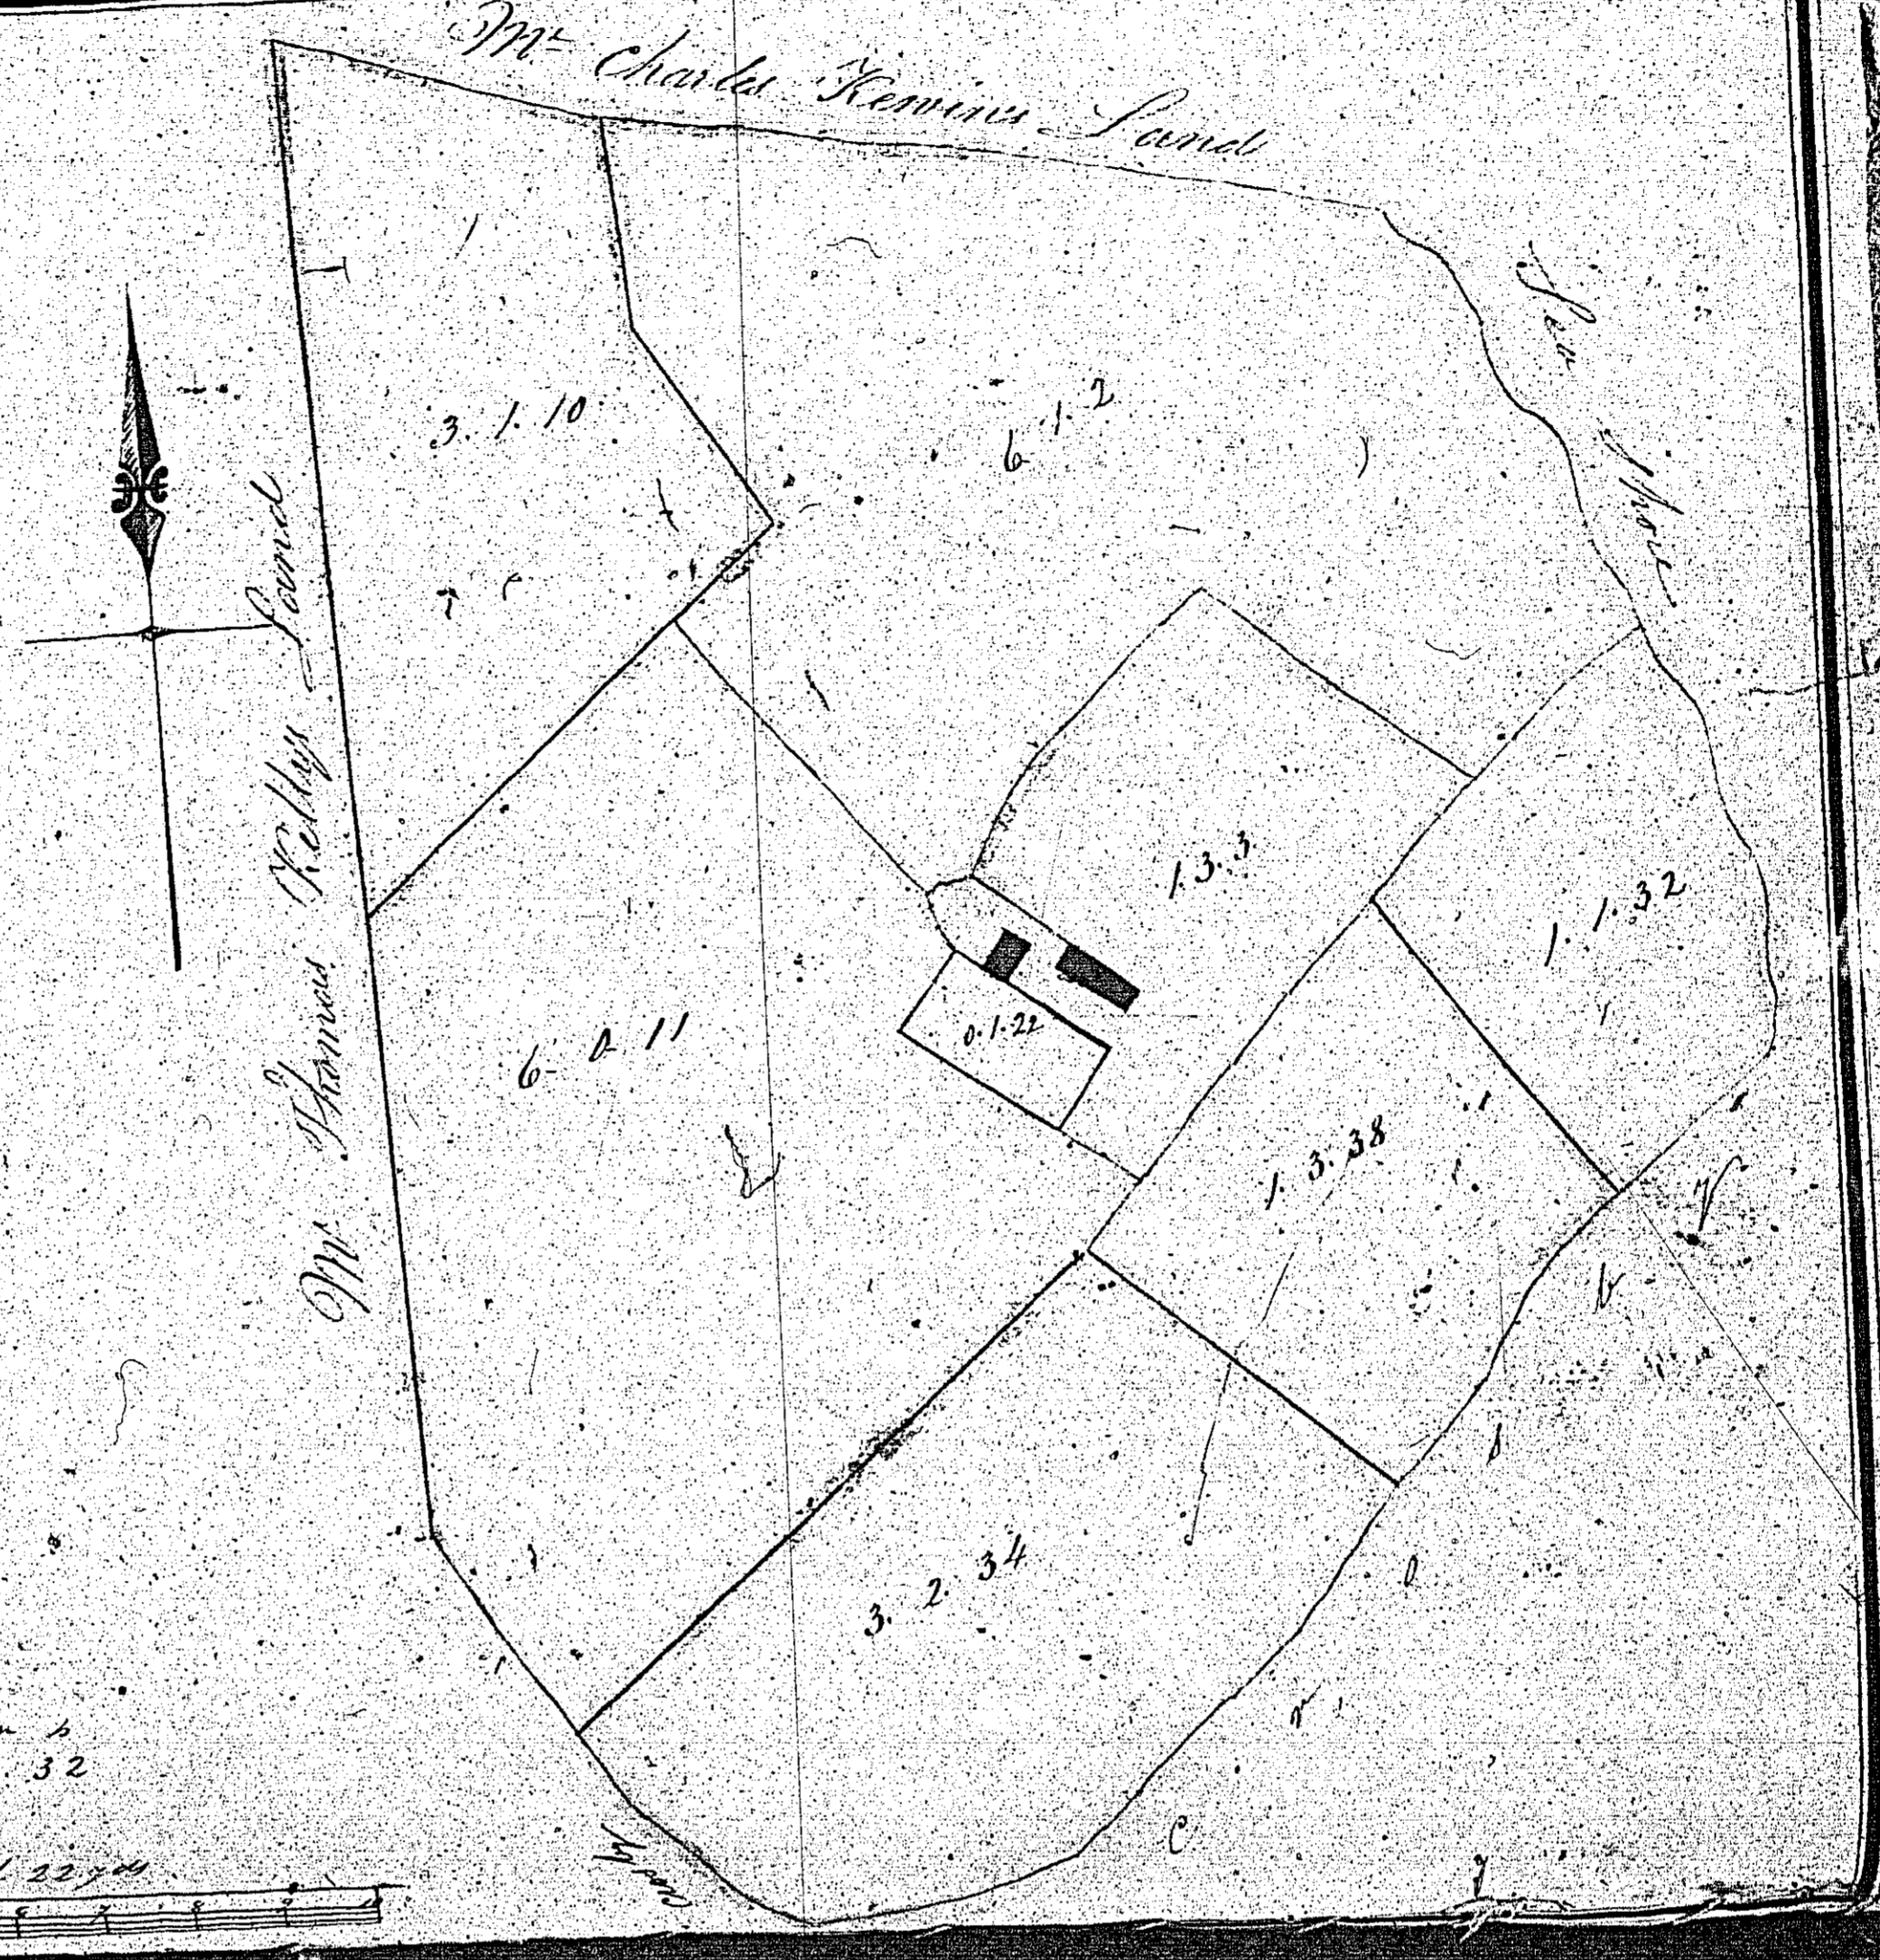

*Bonds*

*Plan of*  
**BALLACOWLE**  
**BRIDE**  
M. Cosin Christian  
CONTENTS

ISLE OF MAN GOVERNMENT: GENERAL REGISTRY  
TITHE PLANS: PARISH OF BRIDE

Plan of Ballaquark  
in the parish of Bride

Mr. Charles K.

Original monotone

1:30

Plan of Ballagurk  
in the parish of Bride  
the B. R. I. & C.

W. M. Douglas

MAP  
Survey of  
part of Ballagurk  
the property of  
Mr. John Guinness  
situate in the parish of  
B. R. I. & C.  
by Thomas Craigmiles May 1839