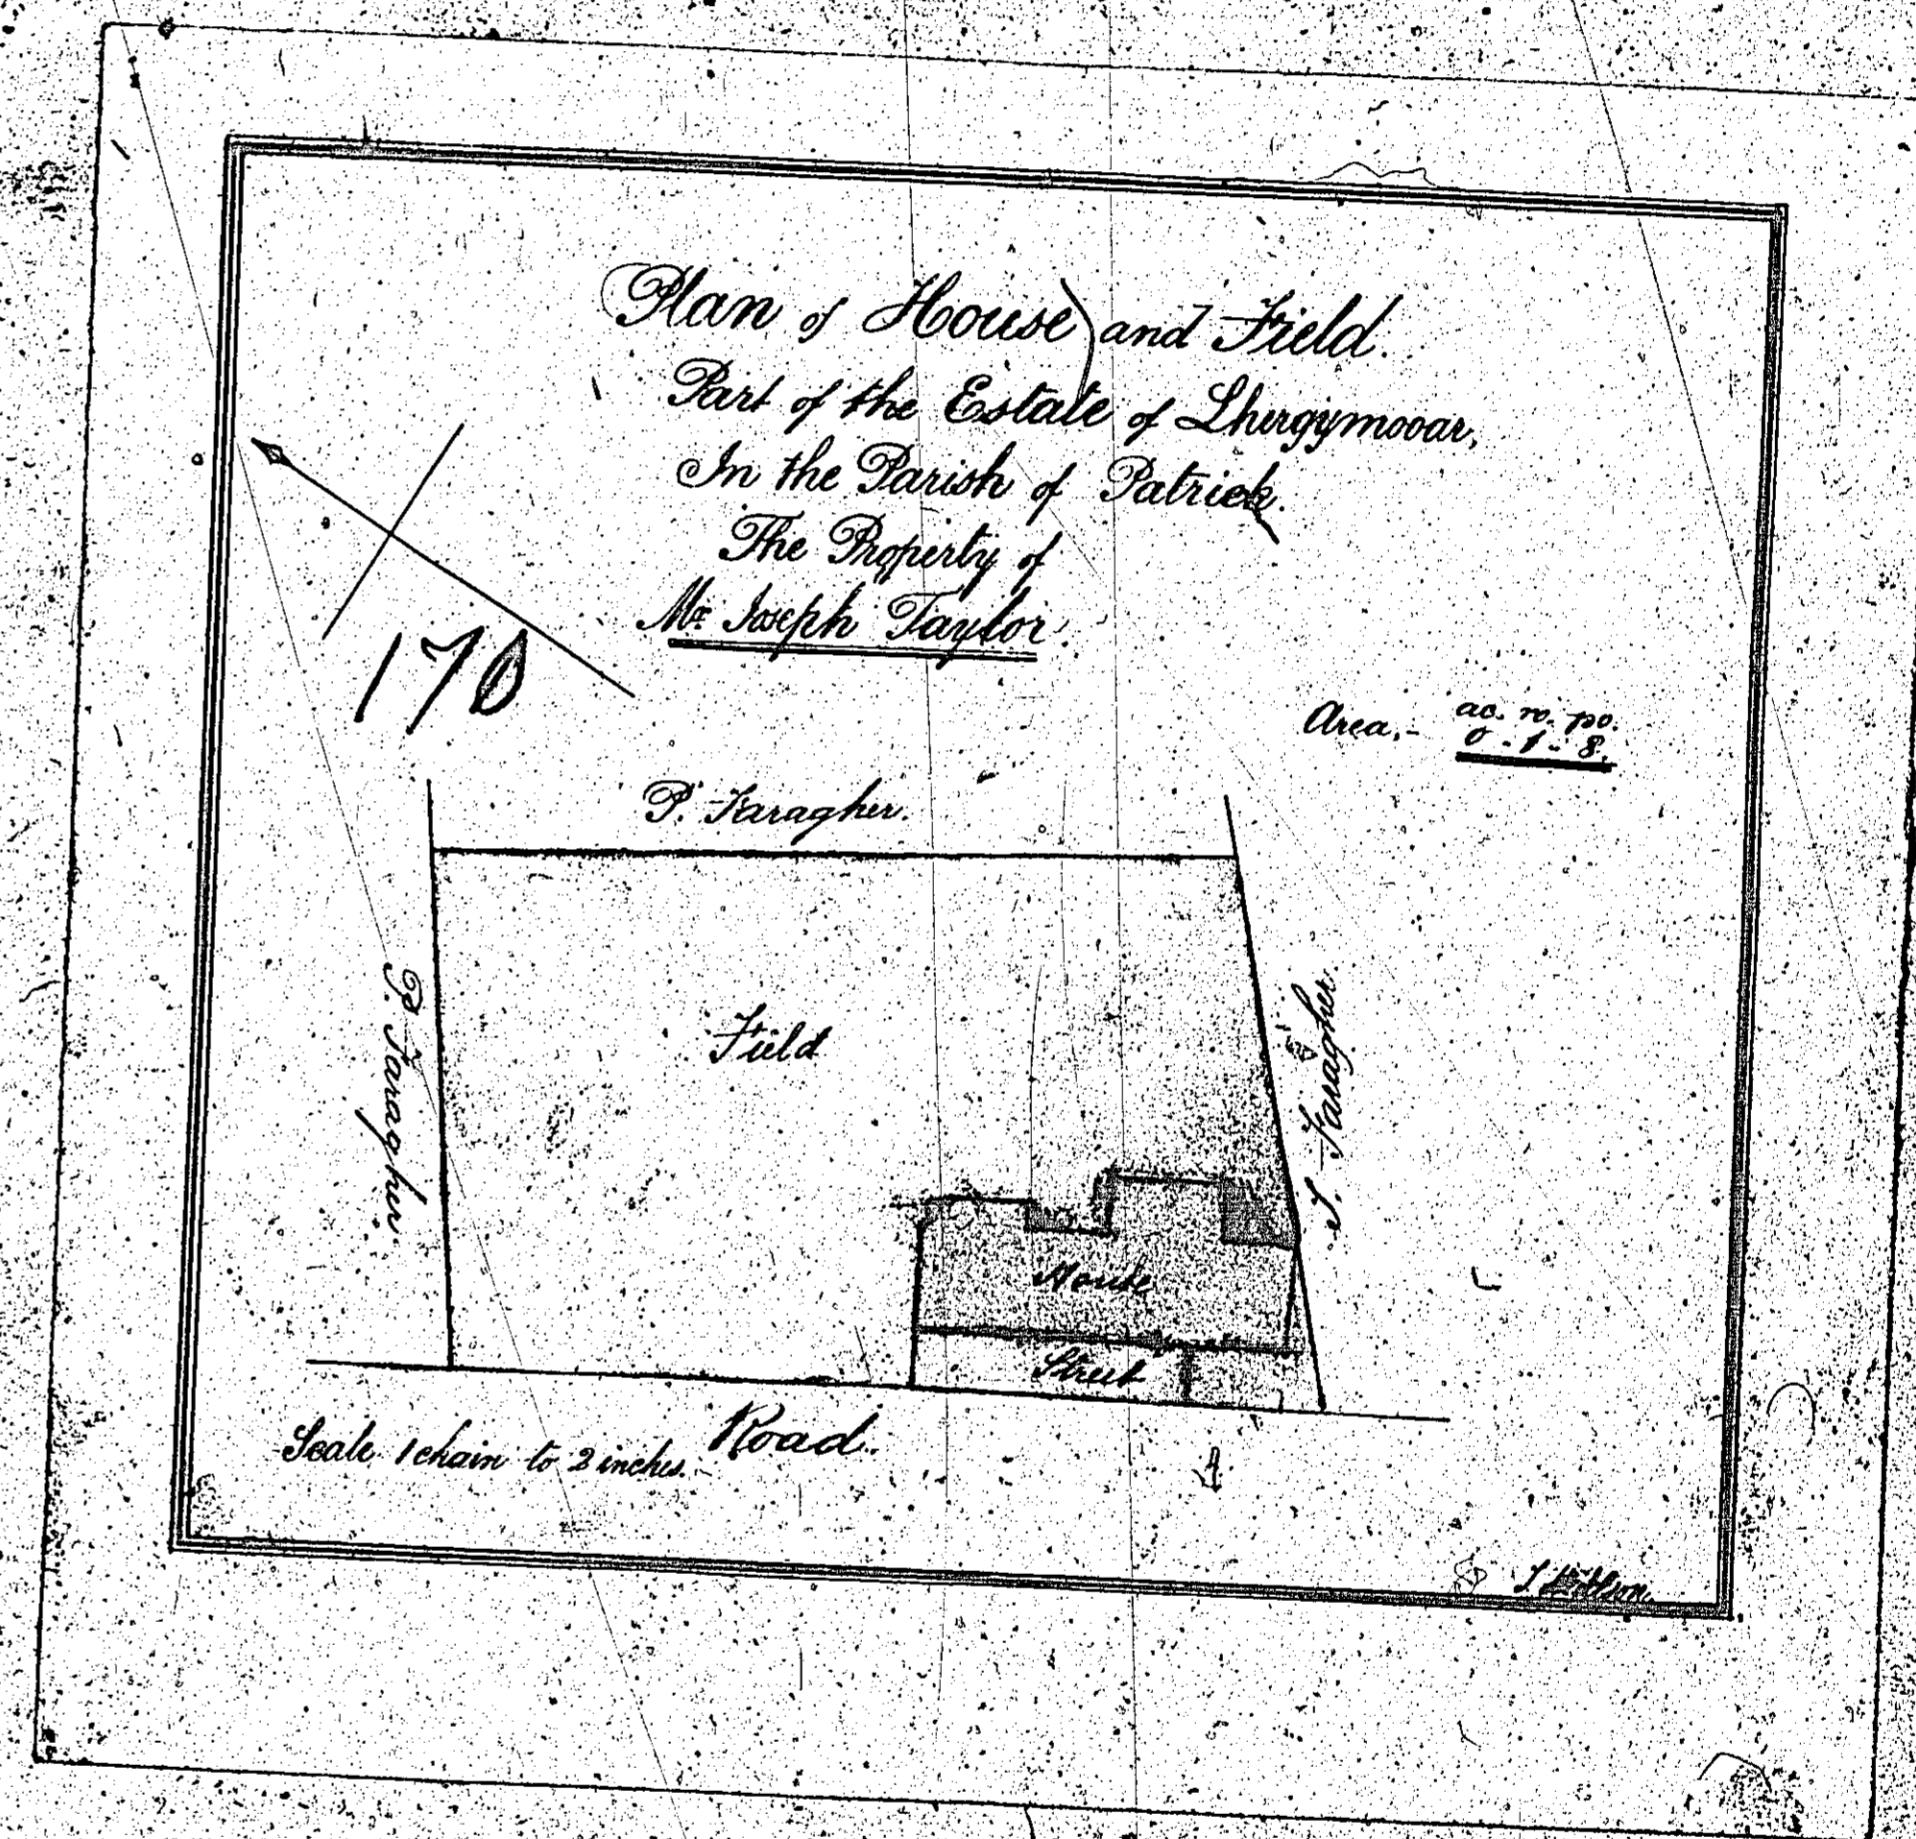

1:23

ISLE OF MAN GOVERNMENT: GENERAL REGISTRY

ASYLUM PLANS: PARISH OF PATRICK

Original coloured

1:23

ISLE OF MAN GOVERNMENT: GENERAL REGISTRY

ASYLUM PLANS: PARISH OF PATRICK

Originals coloured