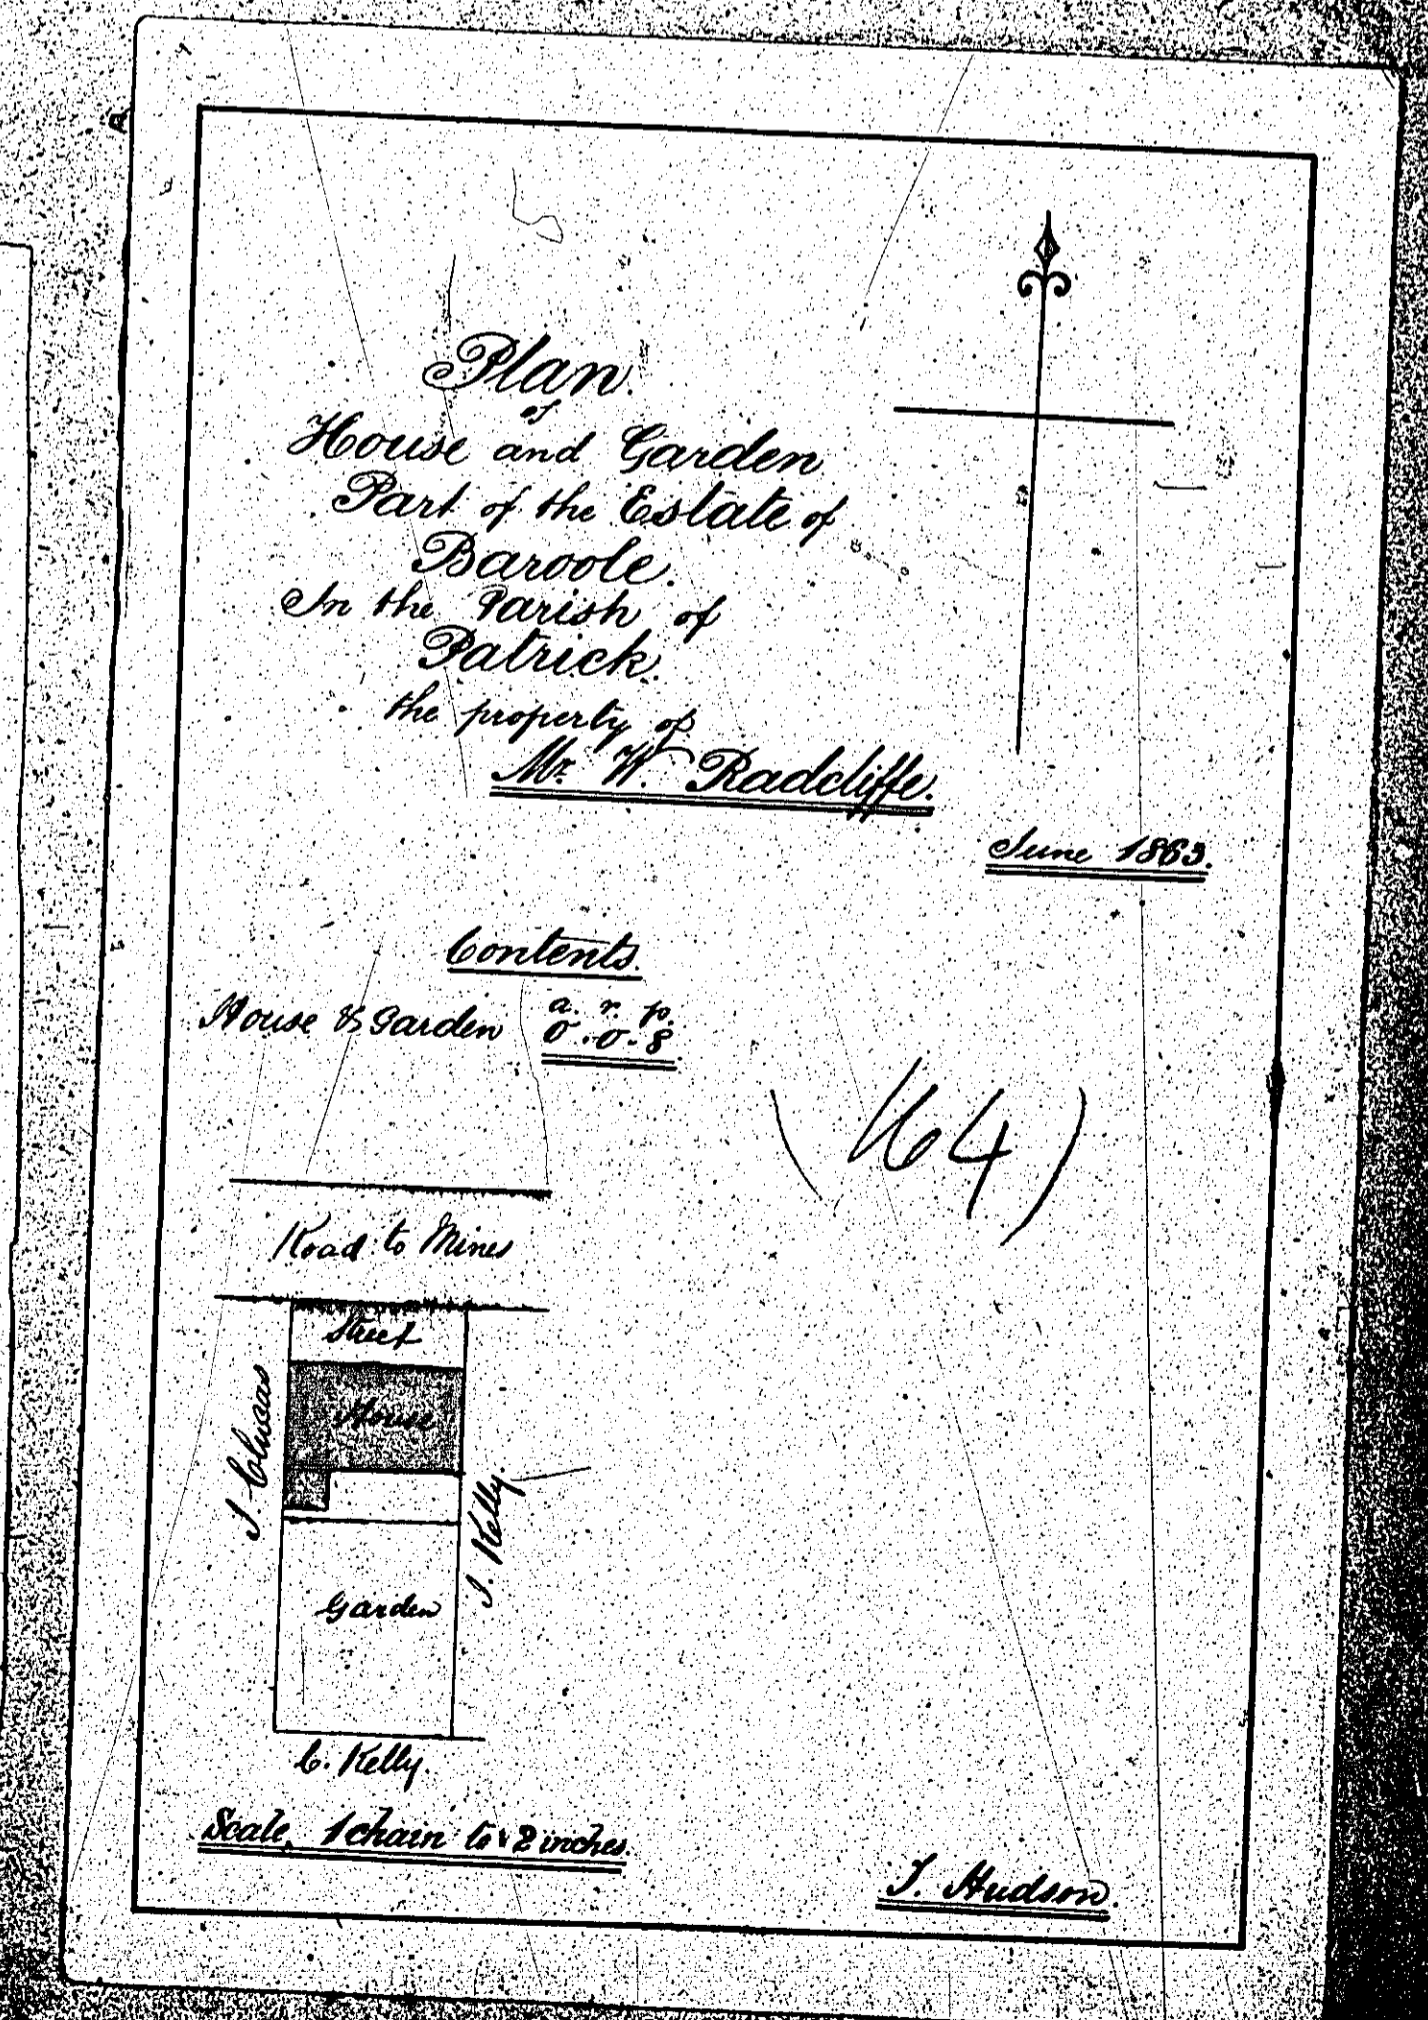

ISLE OF MAN GOVERNMENT: GENERAL REGISTRY

ASYLUM PLANS: PARISH OF PATRICK

- 161 Original coloured (decorative)
- 162 Original monotone
- 163 Original coloured (decorative)
- 164 Original coloured

1:23

ISLE OF MAN GOVERNMENT: GENERAL REGISTRY