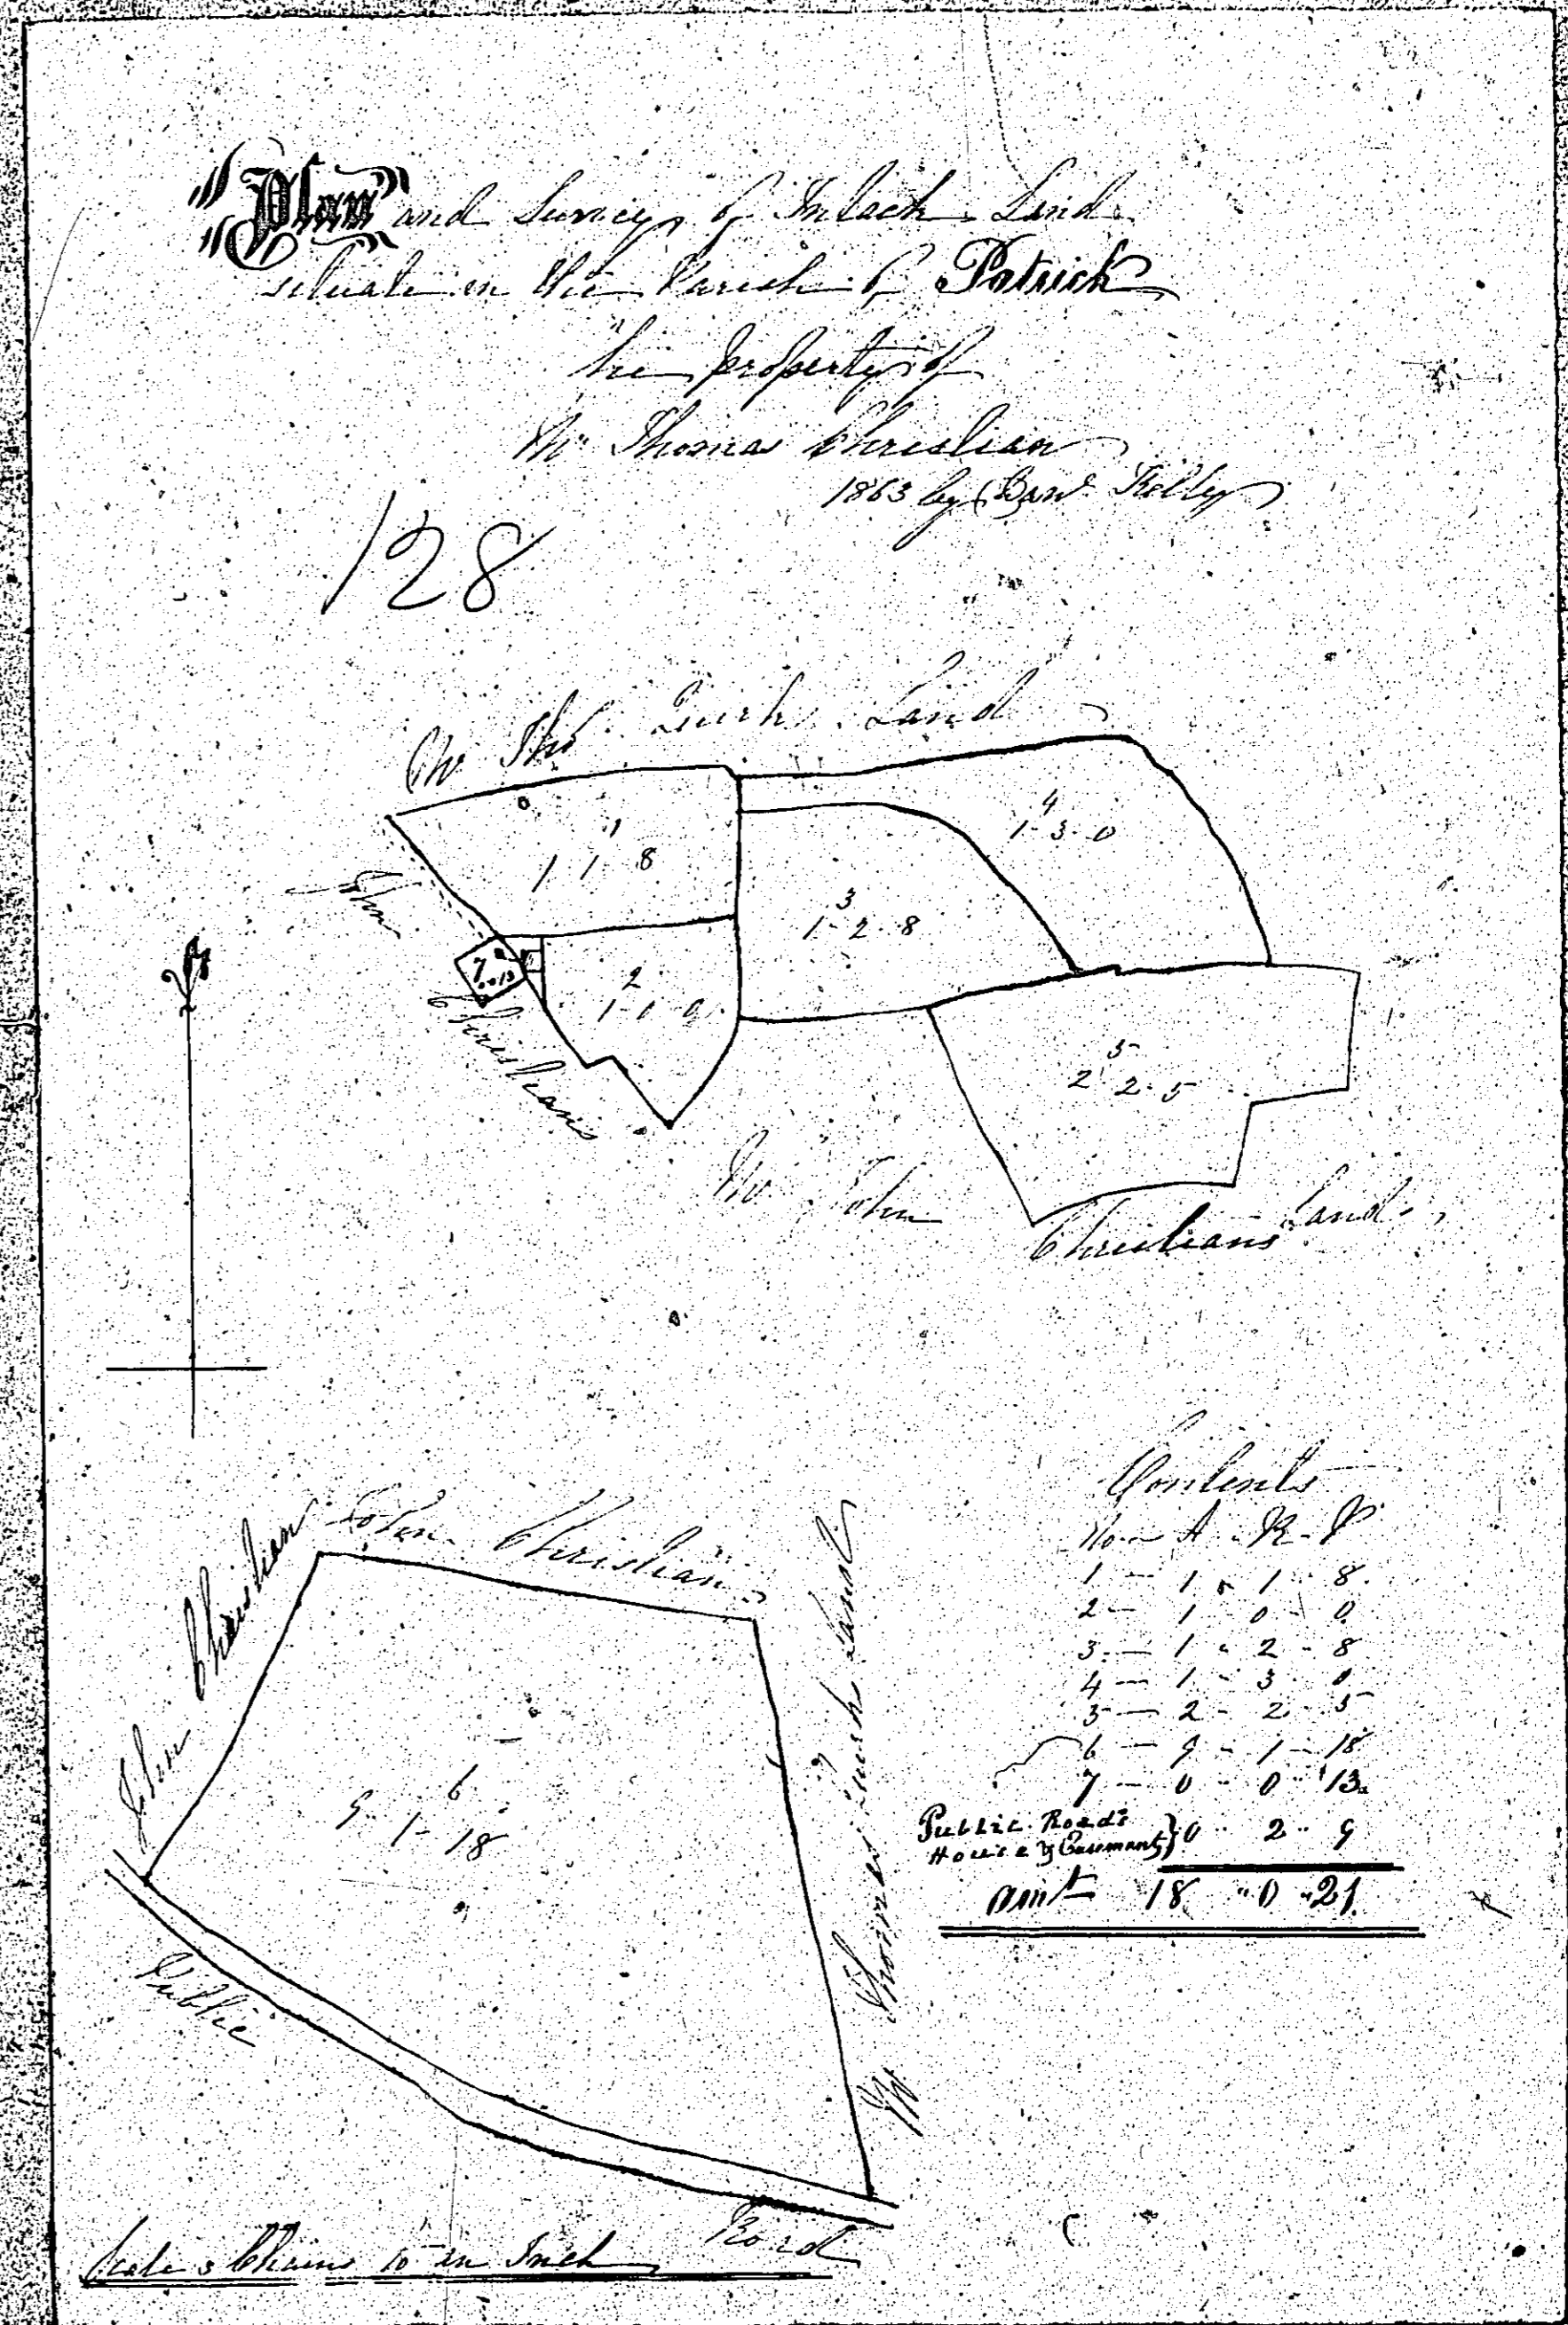

ISLE OF MAN GOVERNMENT: GENERAL REGISTRY

ASYLUM PLANS: PARISH OF PATRICK

Original coloured

1:23

ISLE OF MAN GOVERNMENT: GENERAL REGISTRY

ASYLUM PLANS: PARISH OF PATRICK

Original coloured (decorative)

1:23