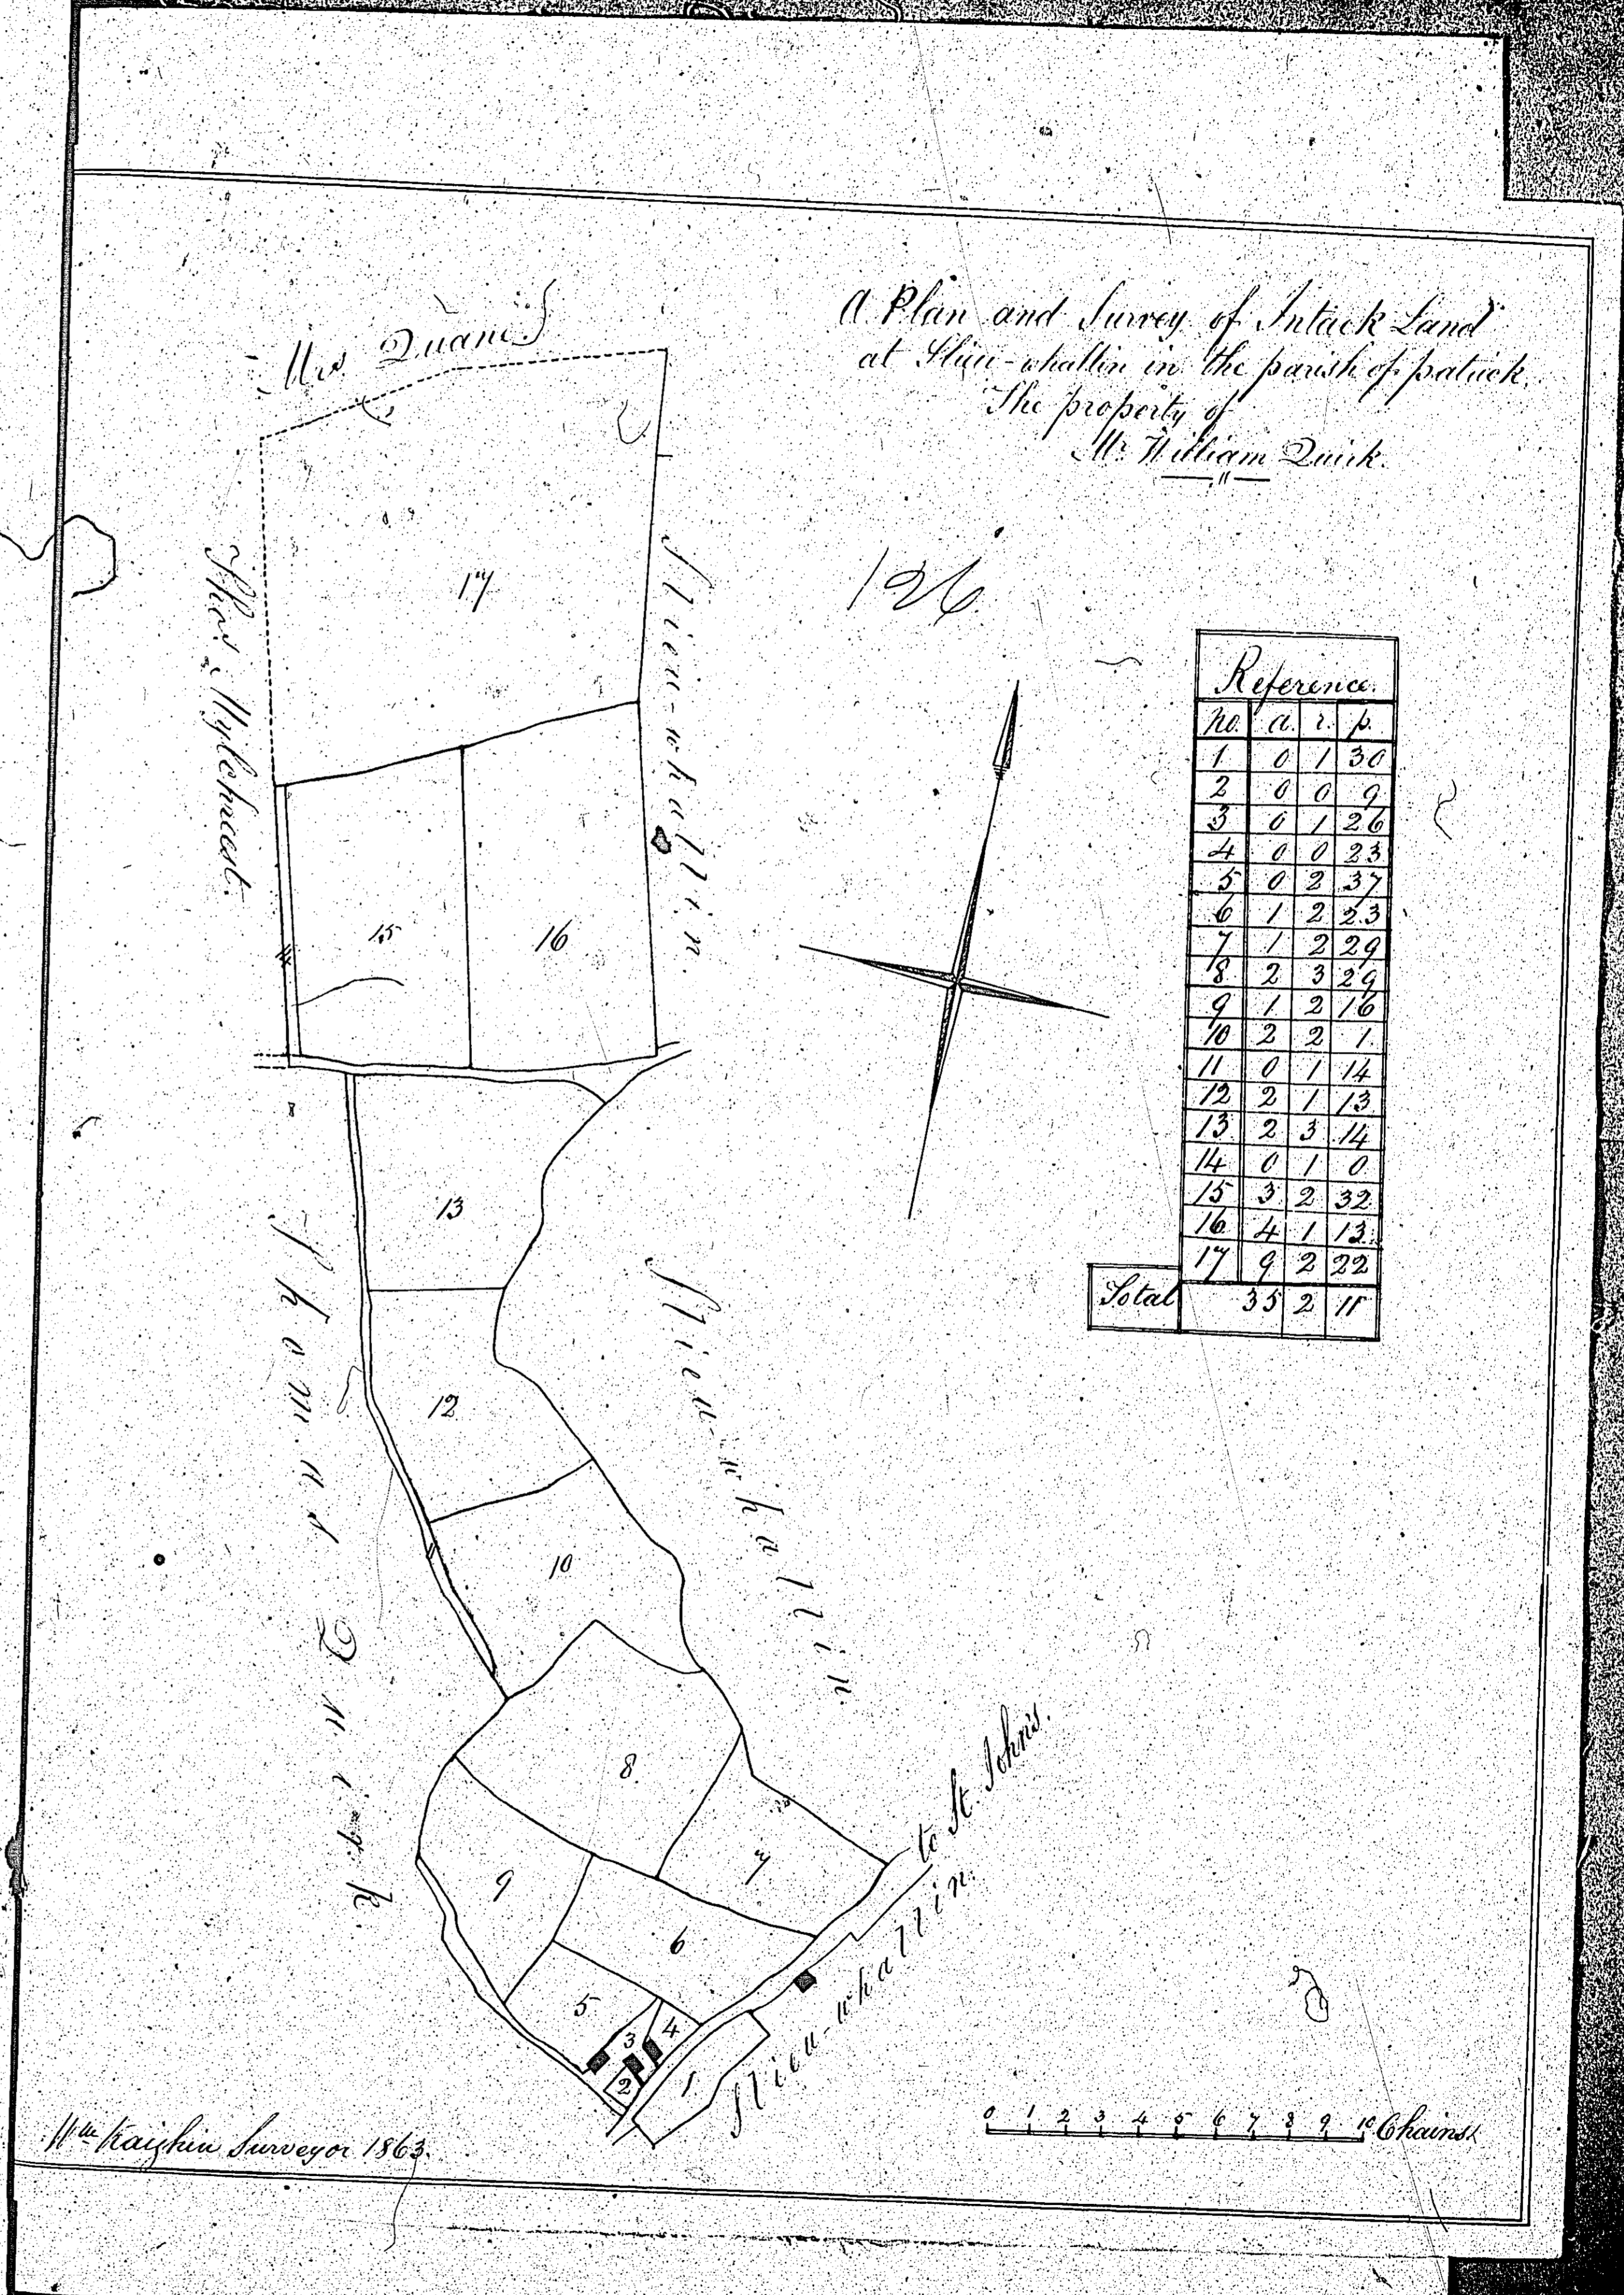

ISLE OF MAN GOVERNMENT: GENERAL REGISTRY

ASYLUM PLANS: PARISH OF PATRICK

Original coloured

1:23

ISLE OF MAN GOVERNMENT: GENERAL REGISTRY

ASYLUM PLANS: PARISH OF PATRICK

Original coloured (decorative)

1:23