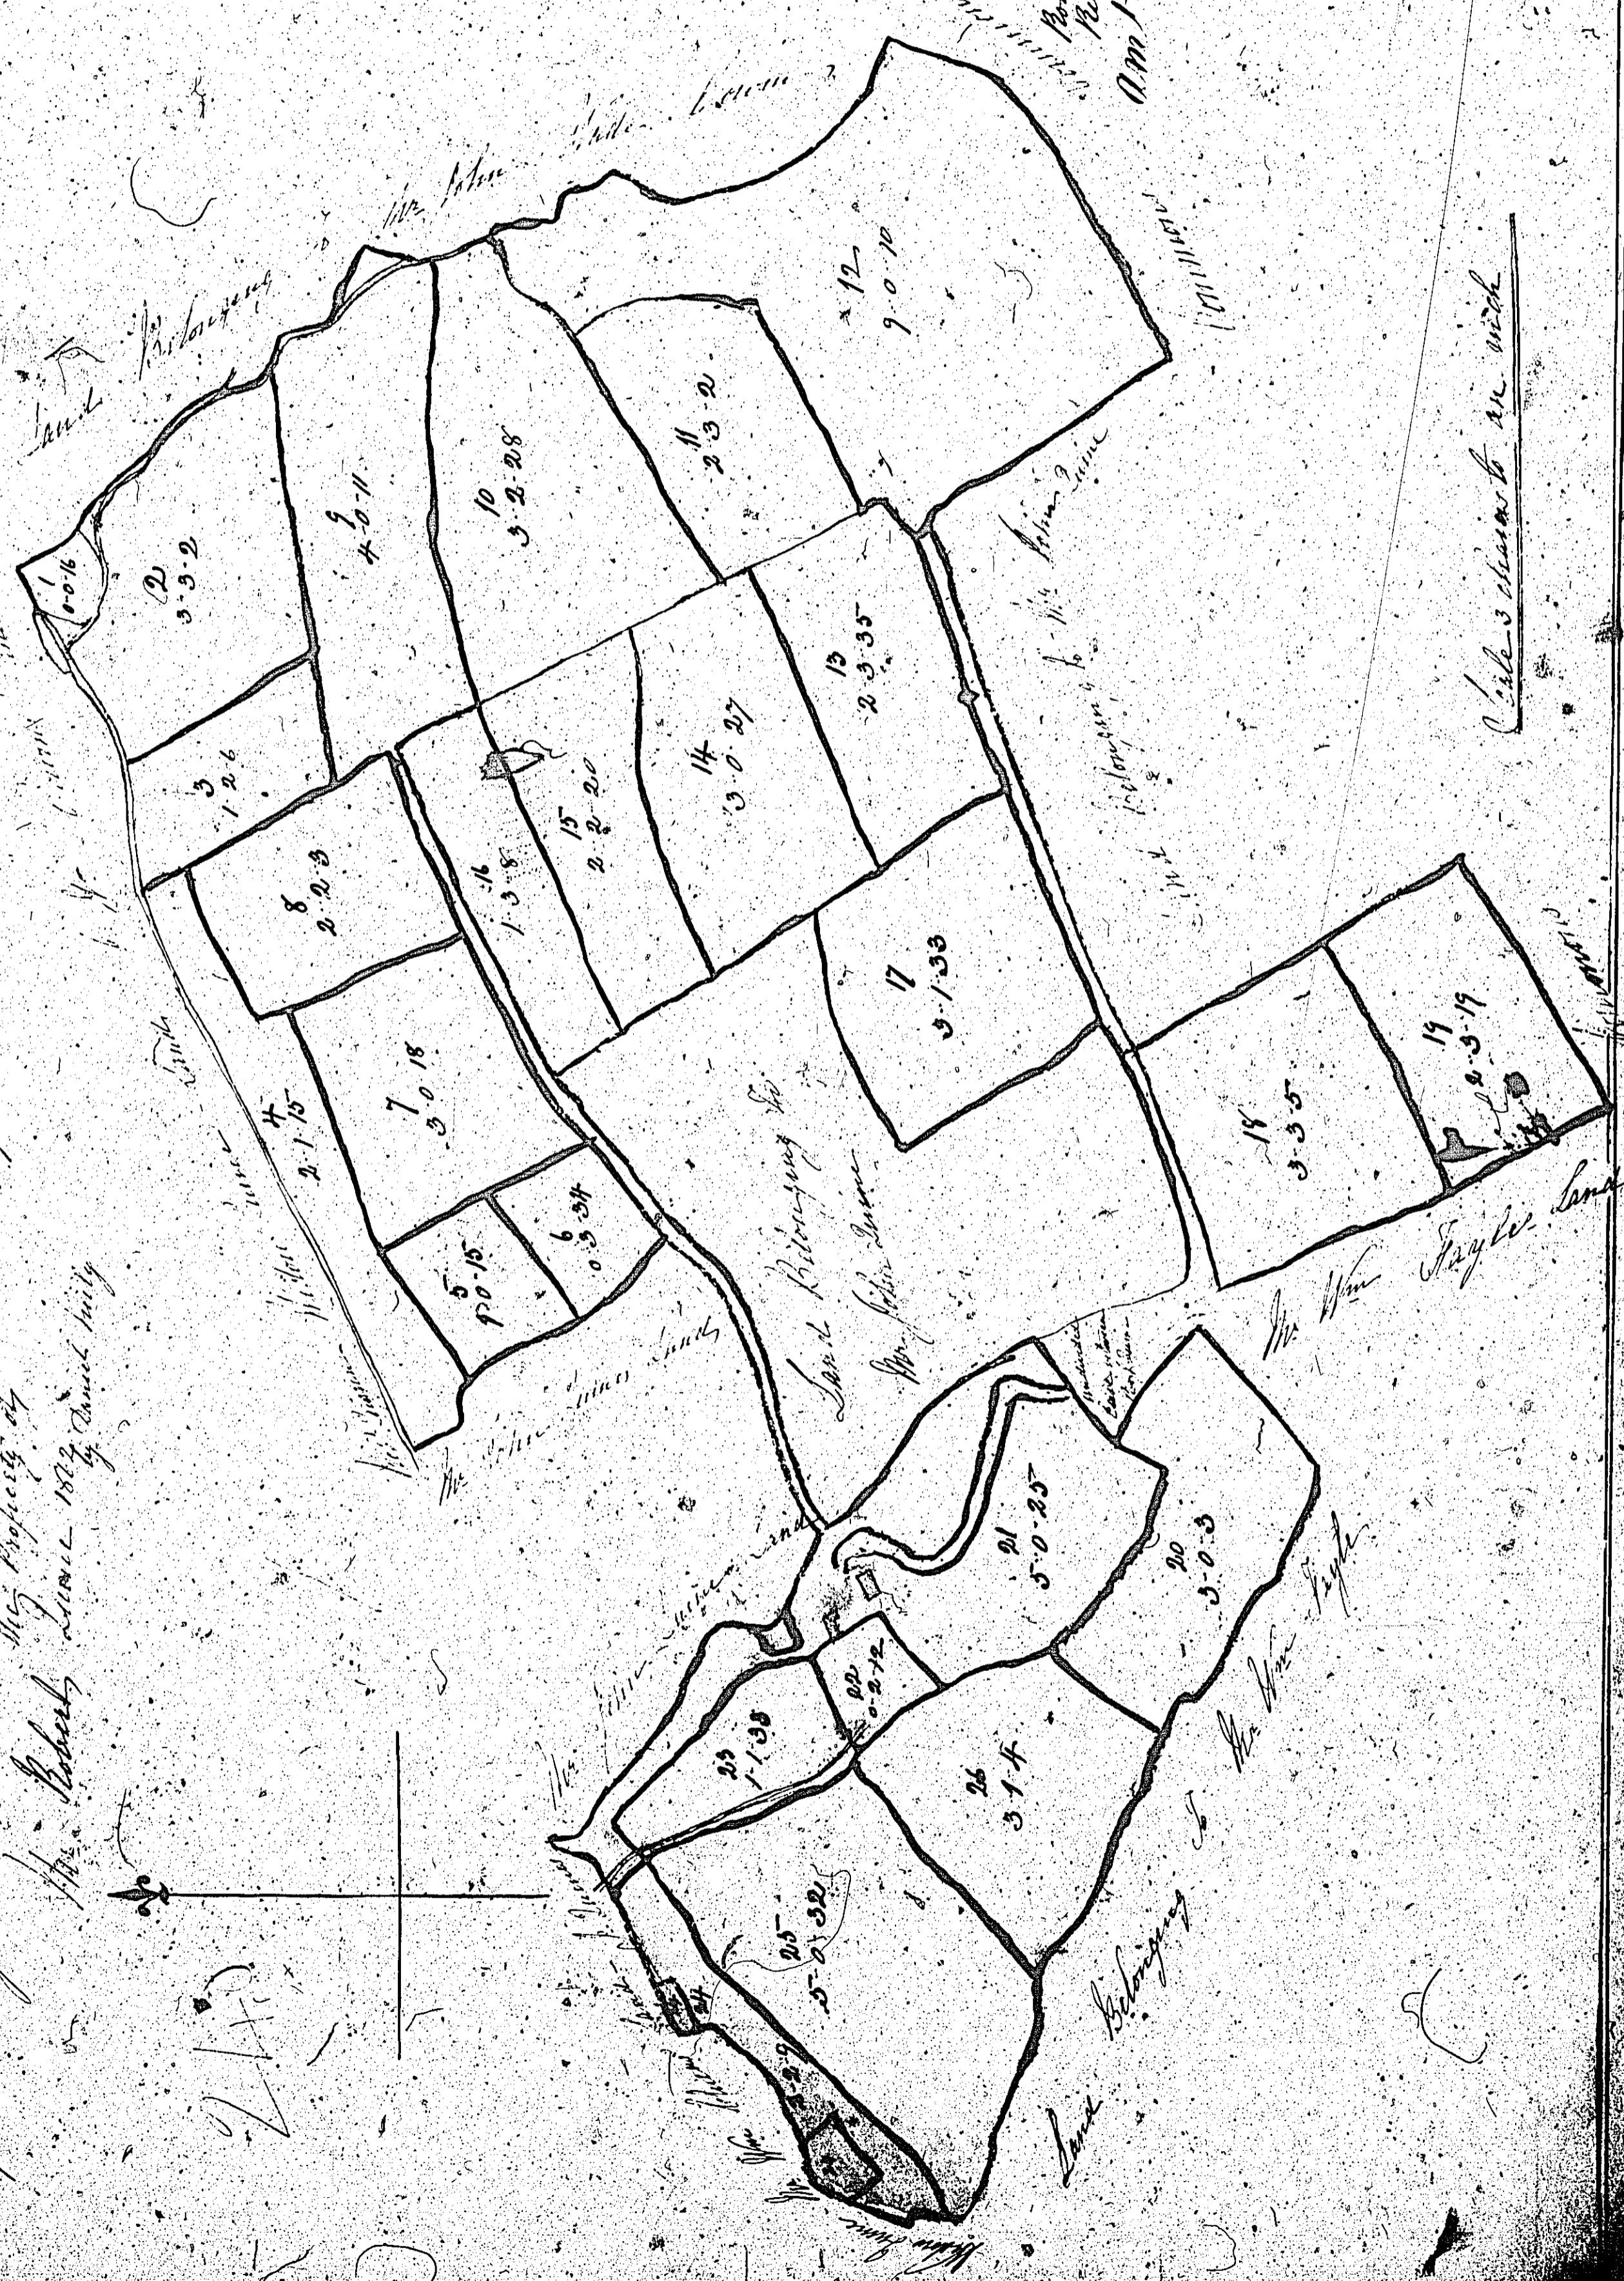

ISLE OF MAN GOVERNMENT: GENERAL REGISTRY

ASYLUM PLANS: PARISH OF ONCHAN

Original coloured

1:23

*Plans and Survey of Parts of the Underlands
of Ardery and Ardery Lough, in the Parish of Onchan
by Mr. Robert Lowe 1829, dated July*

Quantity

1	0	0	16
2	3	3	2
3	1	2	6
4	2	1	15
5	1	0	15
6	0	3	34
7	3	0	18
8	2	2	3
9	4	0	11
10	3	2	28
11	2	3	2
12	9	0	10
13	2	3	35
14	3	0	27
15	2	2	20
16	1	3	8
17	3	1	33
18	3	3	5
19	2	3	14
20	3	0	3
21	5	0	25
22	0	2	12
23	1	1	33
24	2	2	9
25	5	0	32
26	3	1	4
27	0	2	16
28	0	0	26
<i>Am't</i>			<i>77</i>

Calc'd down to an inch