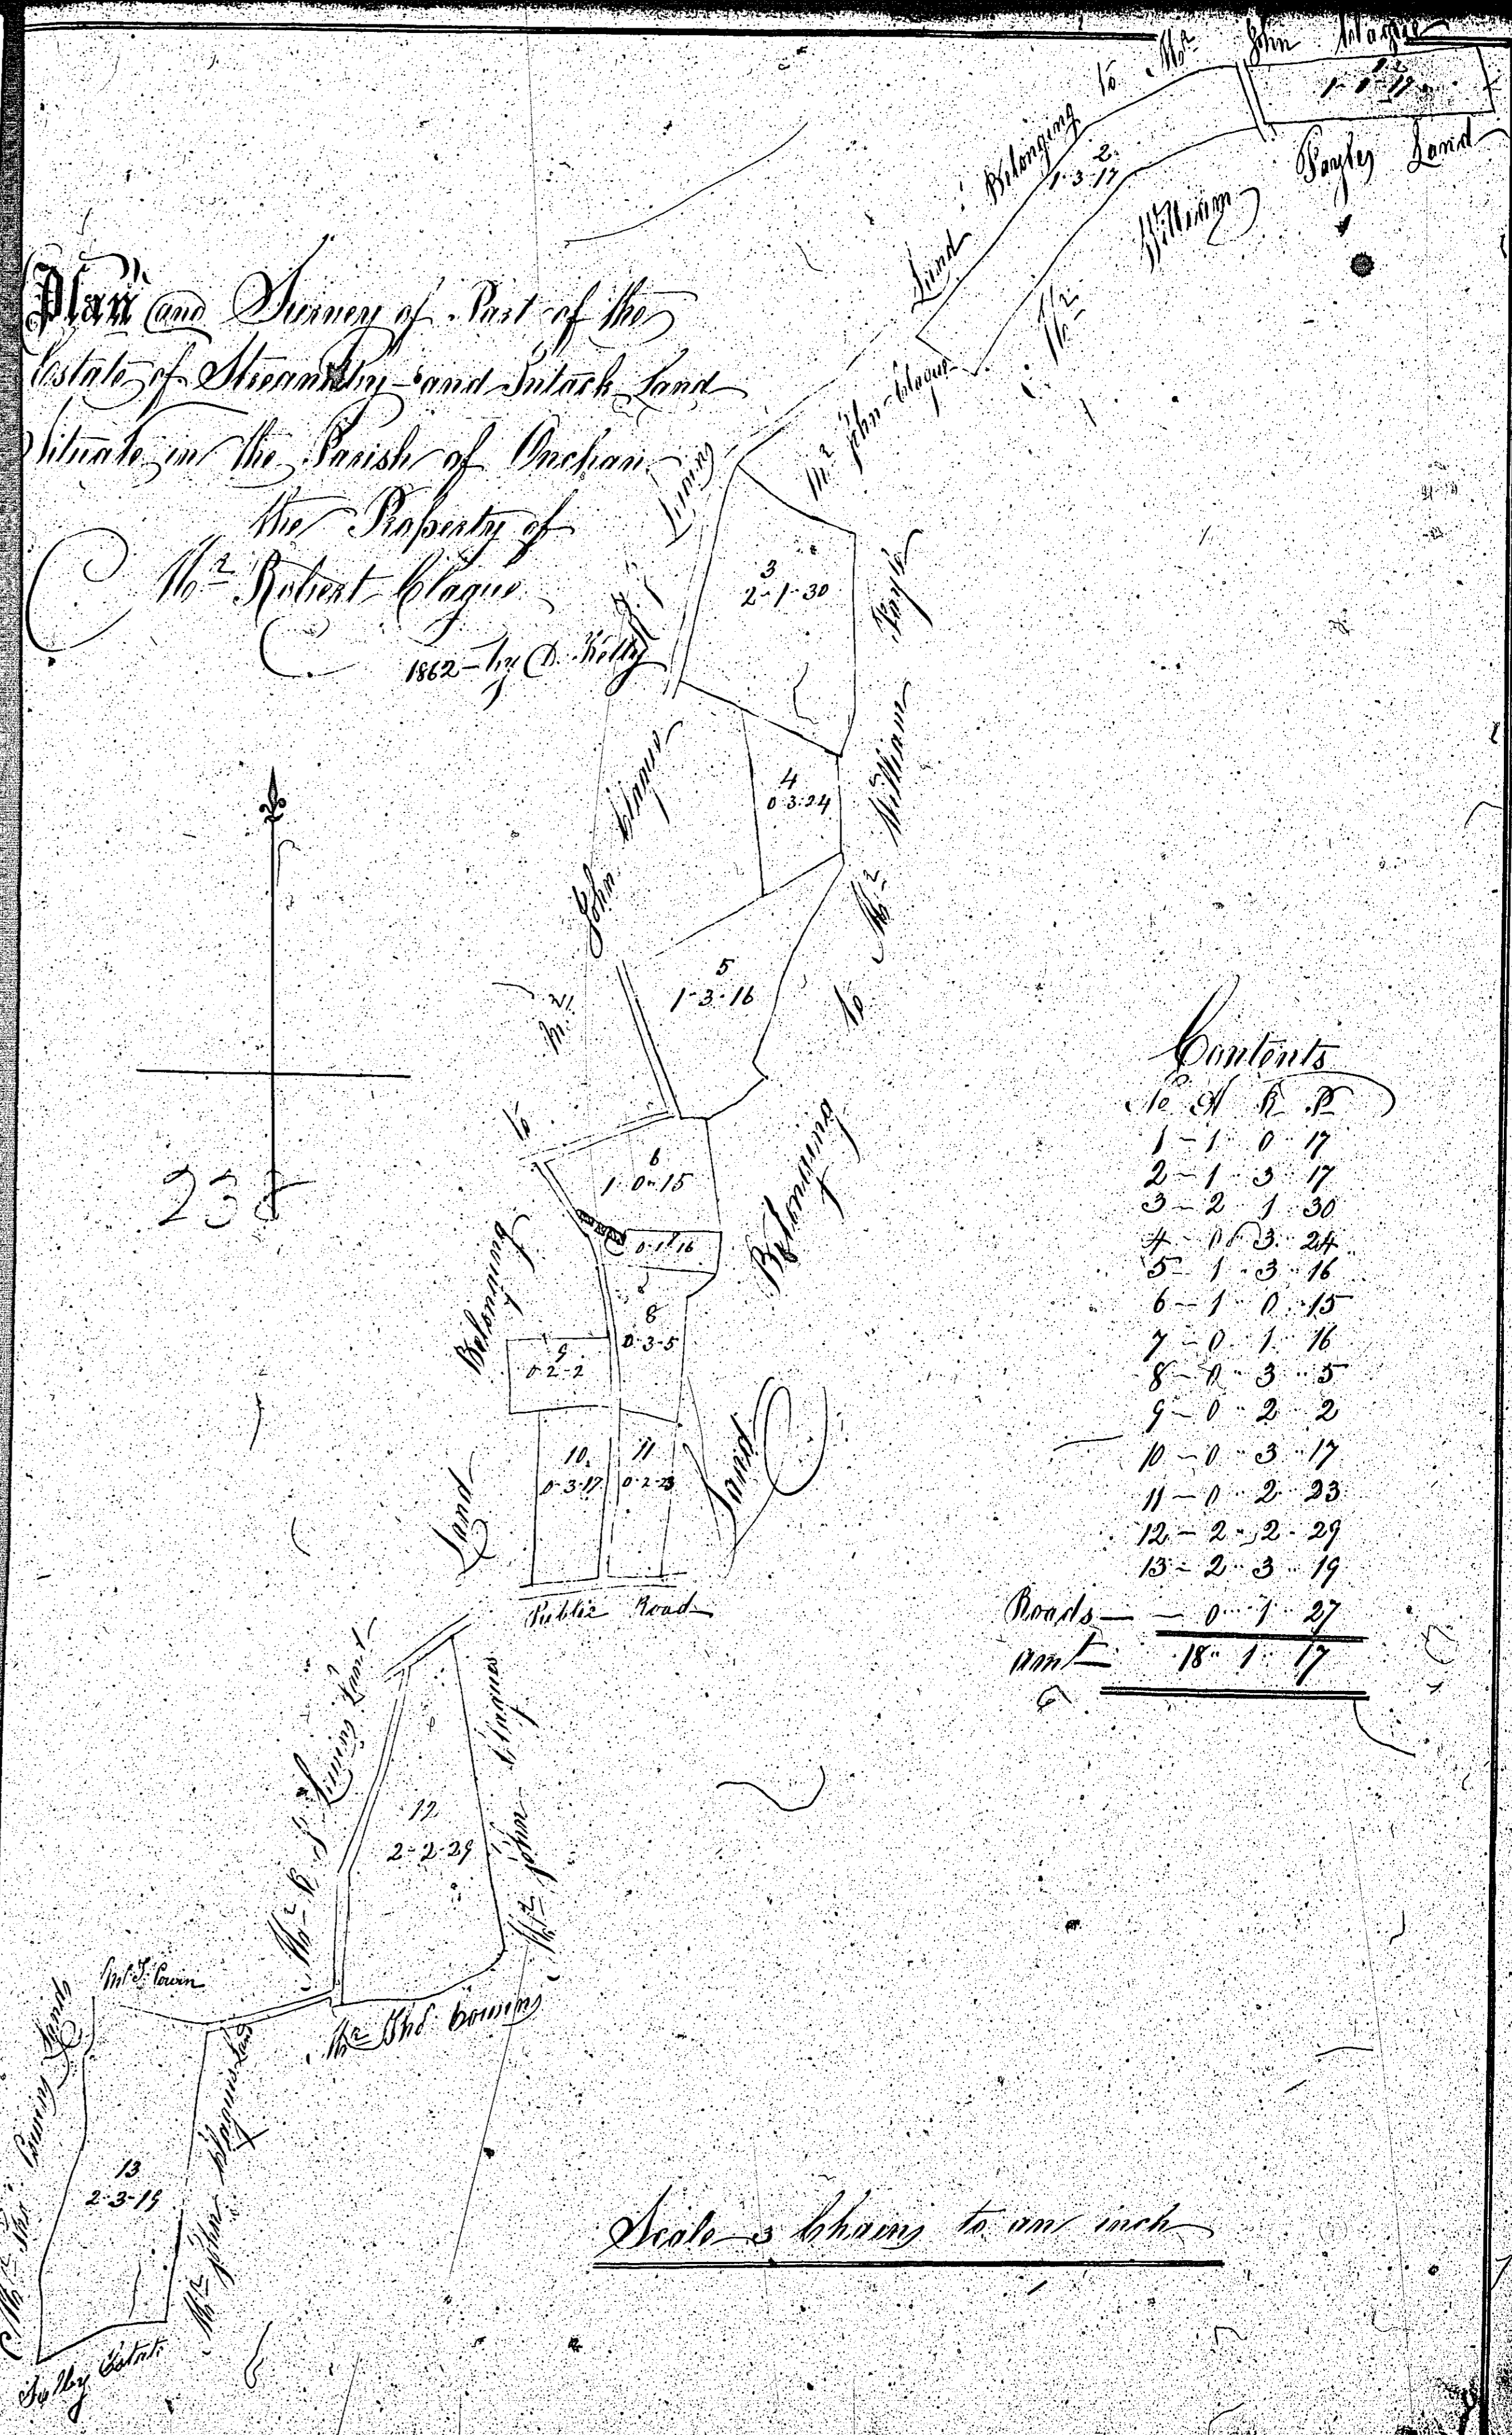

ISLE OF MAN GOVERNMENT: GENERAL REGISTRY

ASYLUM PLANS: PARISH OF ONCHAN

Original coloured

1:23