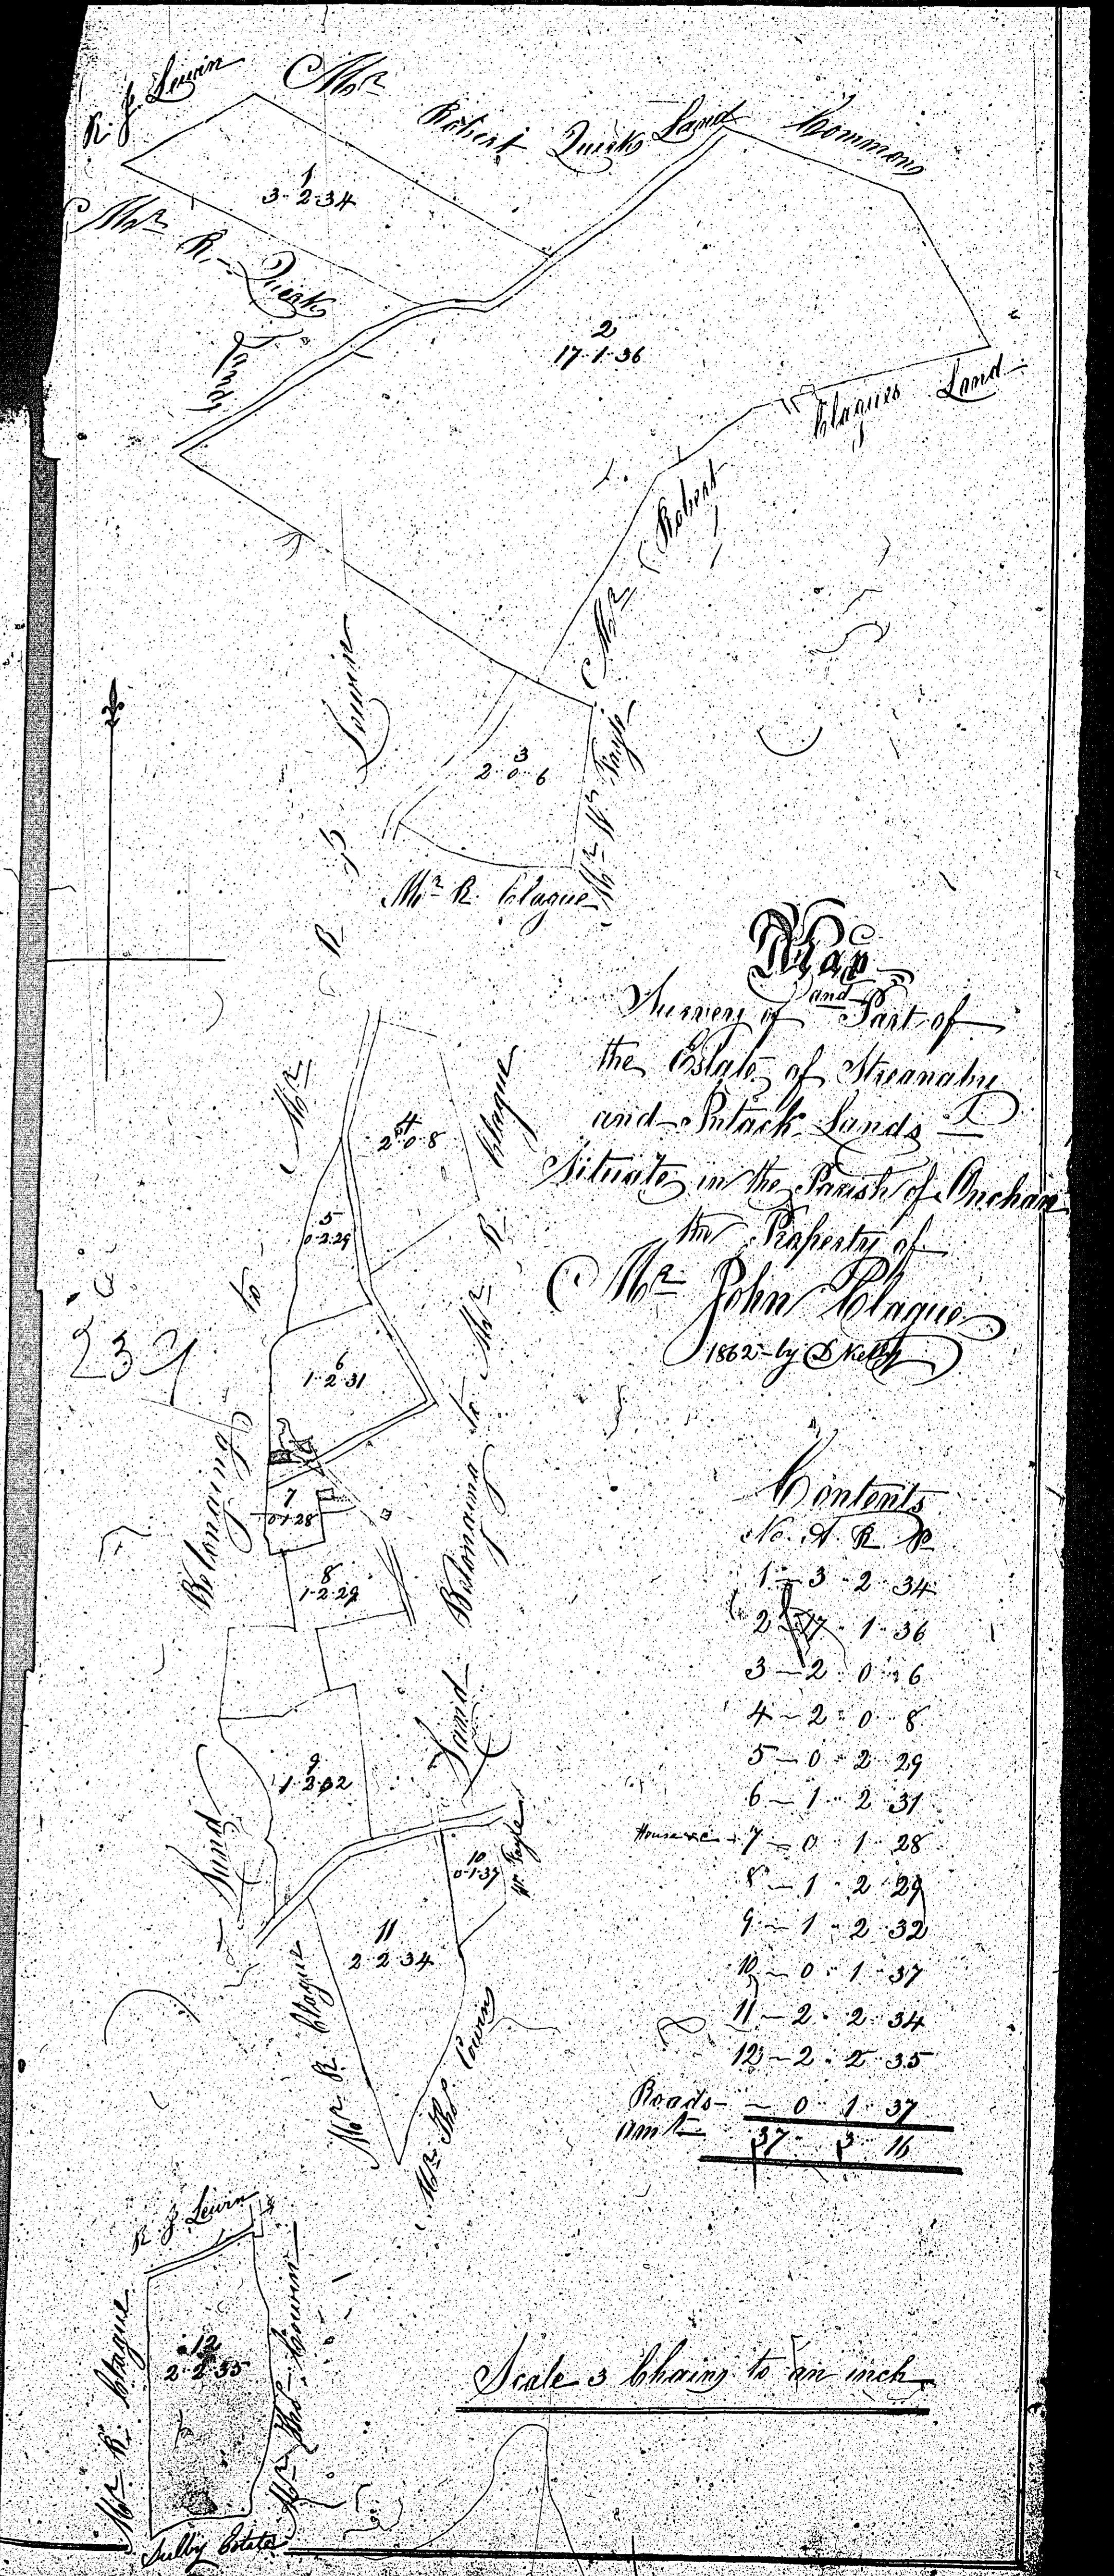

1:23

ISLE OF MAN GOVERNMENT: GENERAL REGISTRY

ASYLUM PLANS: PARISH OF ONCHAN

Original coloured

1:23

*Plans and Survey of Parts of the Underlands
of Ardery and Ardery Lough, in the Parish of Onchan
by Mr. Robert Lowe 1829, dated July*