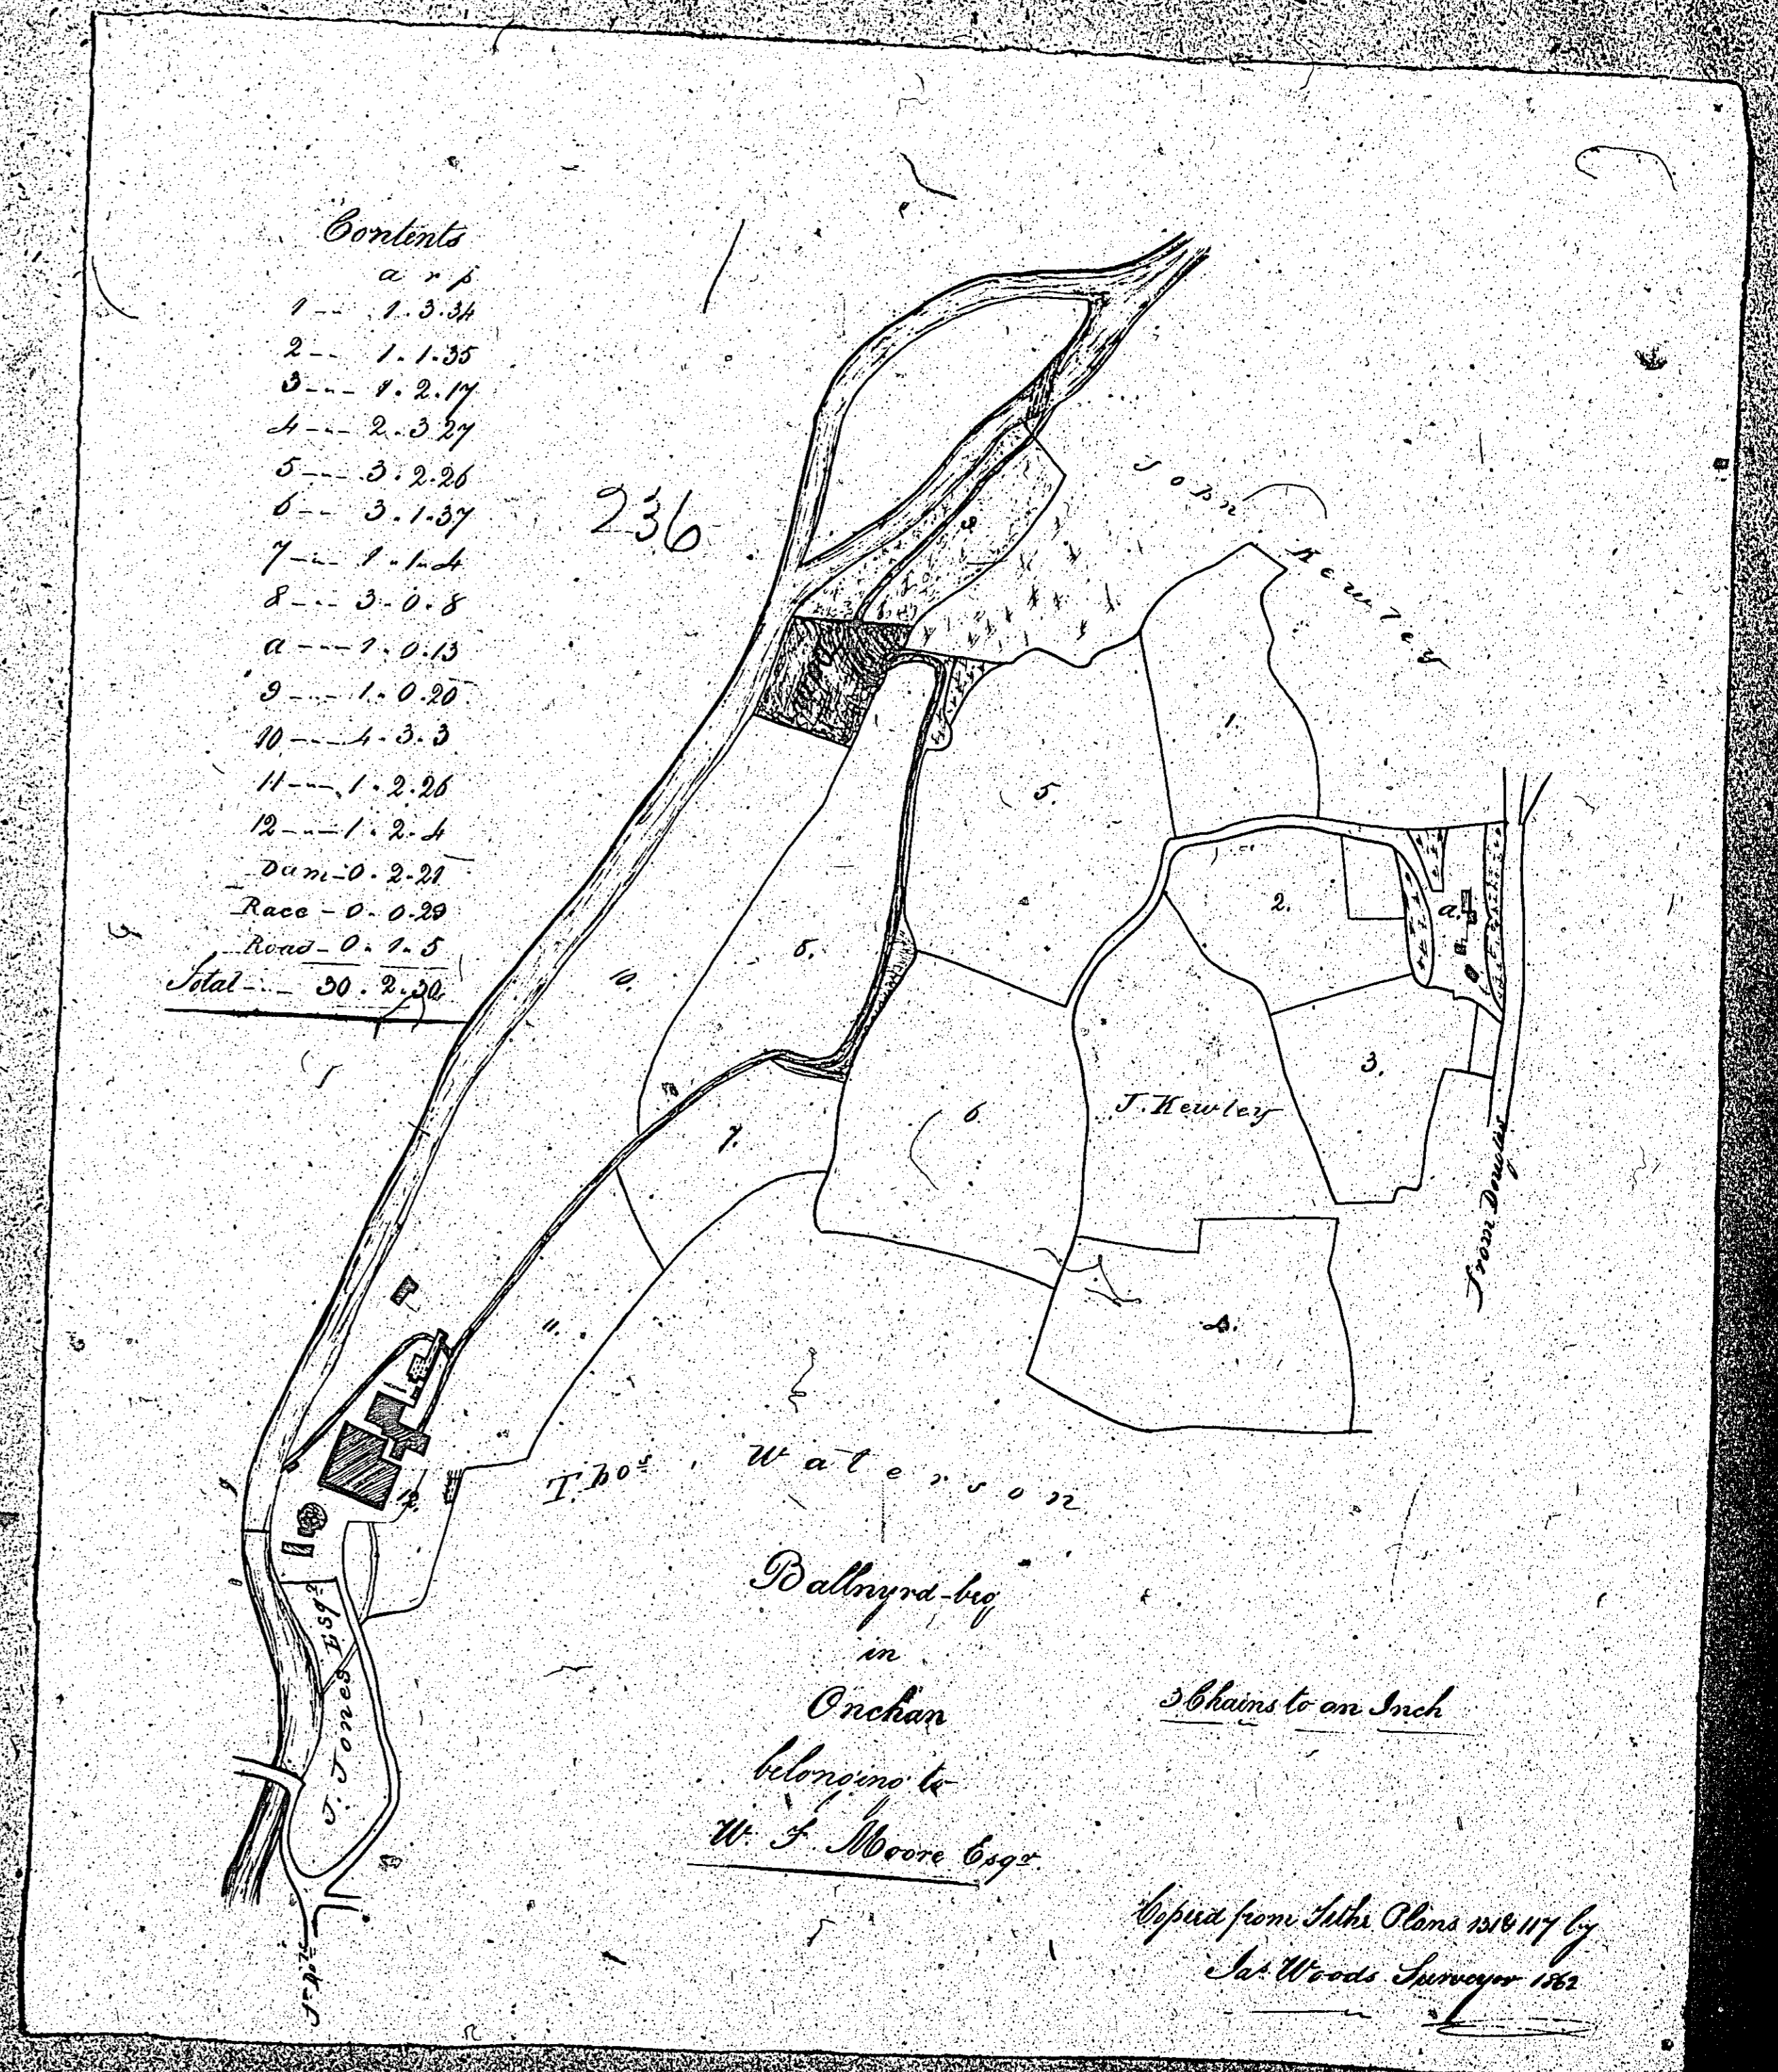

ISLE OF MAN GOVERNMENT: GENERAL REGISTRY

ASYLUM PLANS: PARISH OF ONCHAN

Original monotone

1:23