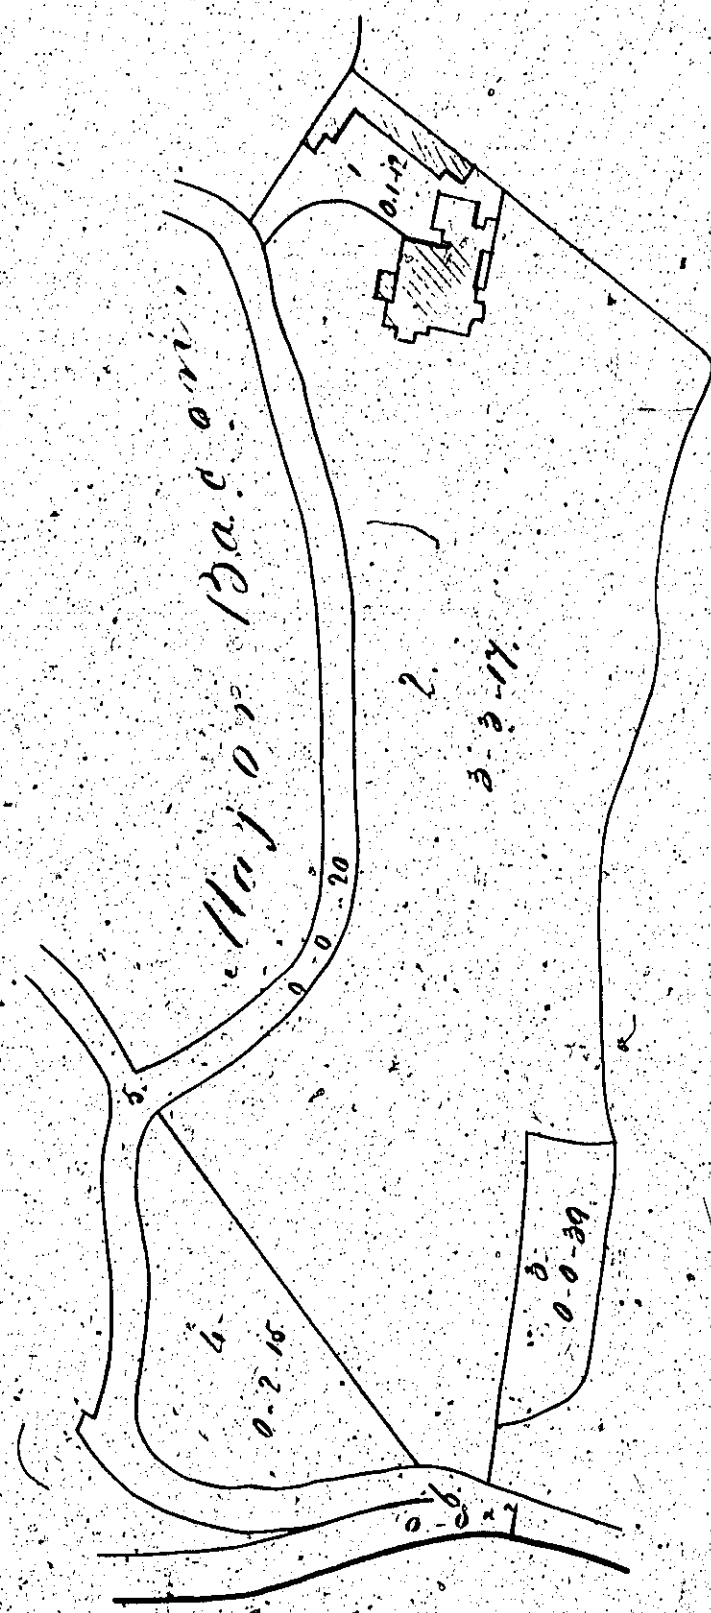

ISLE OF MAN GOVERNMENT: GENERAL REGISTRY

ASYLUM PLANS: PARISH OF ONCHAN

1:23

221 Original monotone

222 Original coloured (decorative)

(224)
Part of the Hills in Conchan
belonging to Harrison

Contents 224

Scale 3 chains

Scale 3 chains

Copied from plan 113 by
Wood 1864

ISLE OF MAN GOVERNMENT: GENERAL REGISTRY

ASYLUM PLANS: PARISH OF ONCHAN

Original monotone

1:23

223

*Belmont in Onchan
belonging to R. W. Dumbell Esq.
July 1864.*