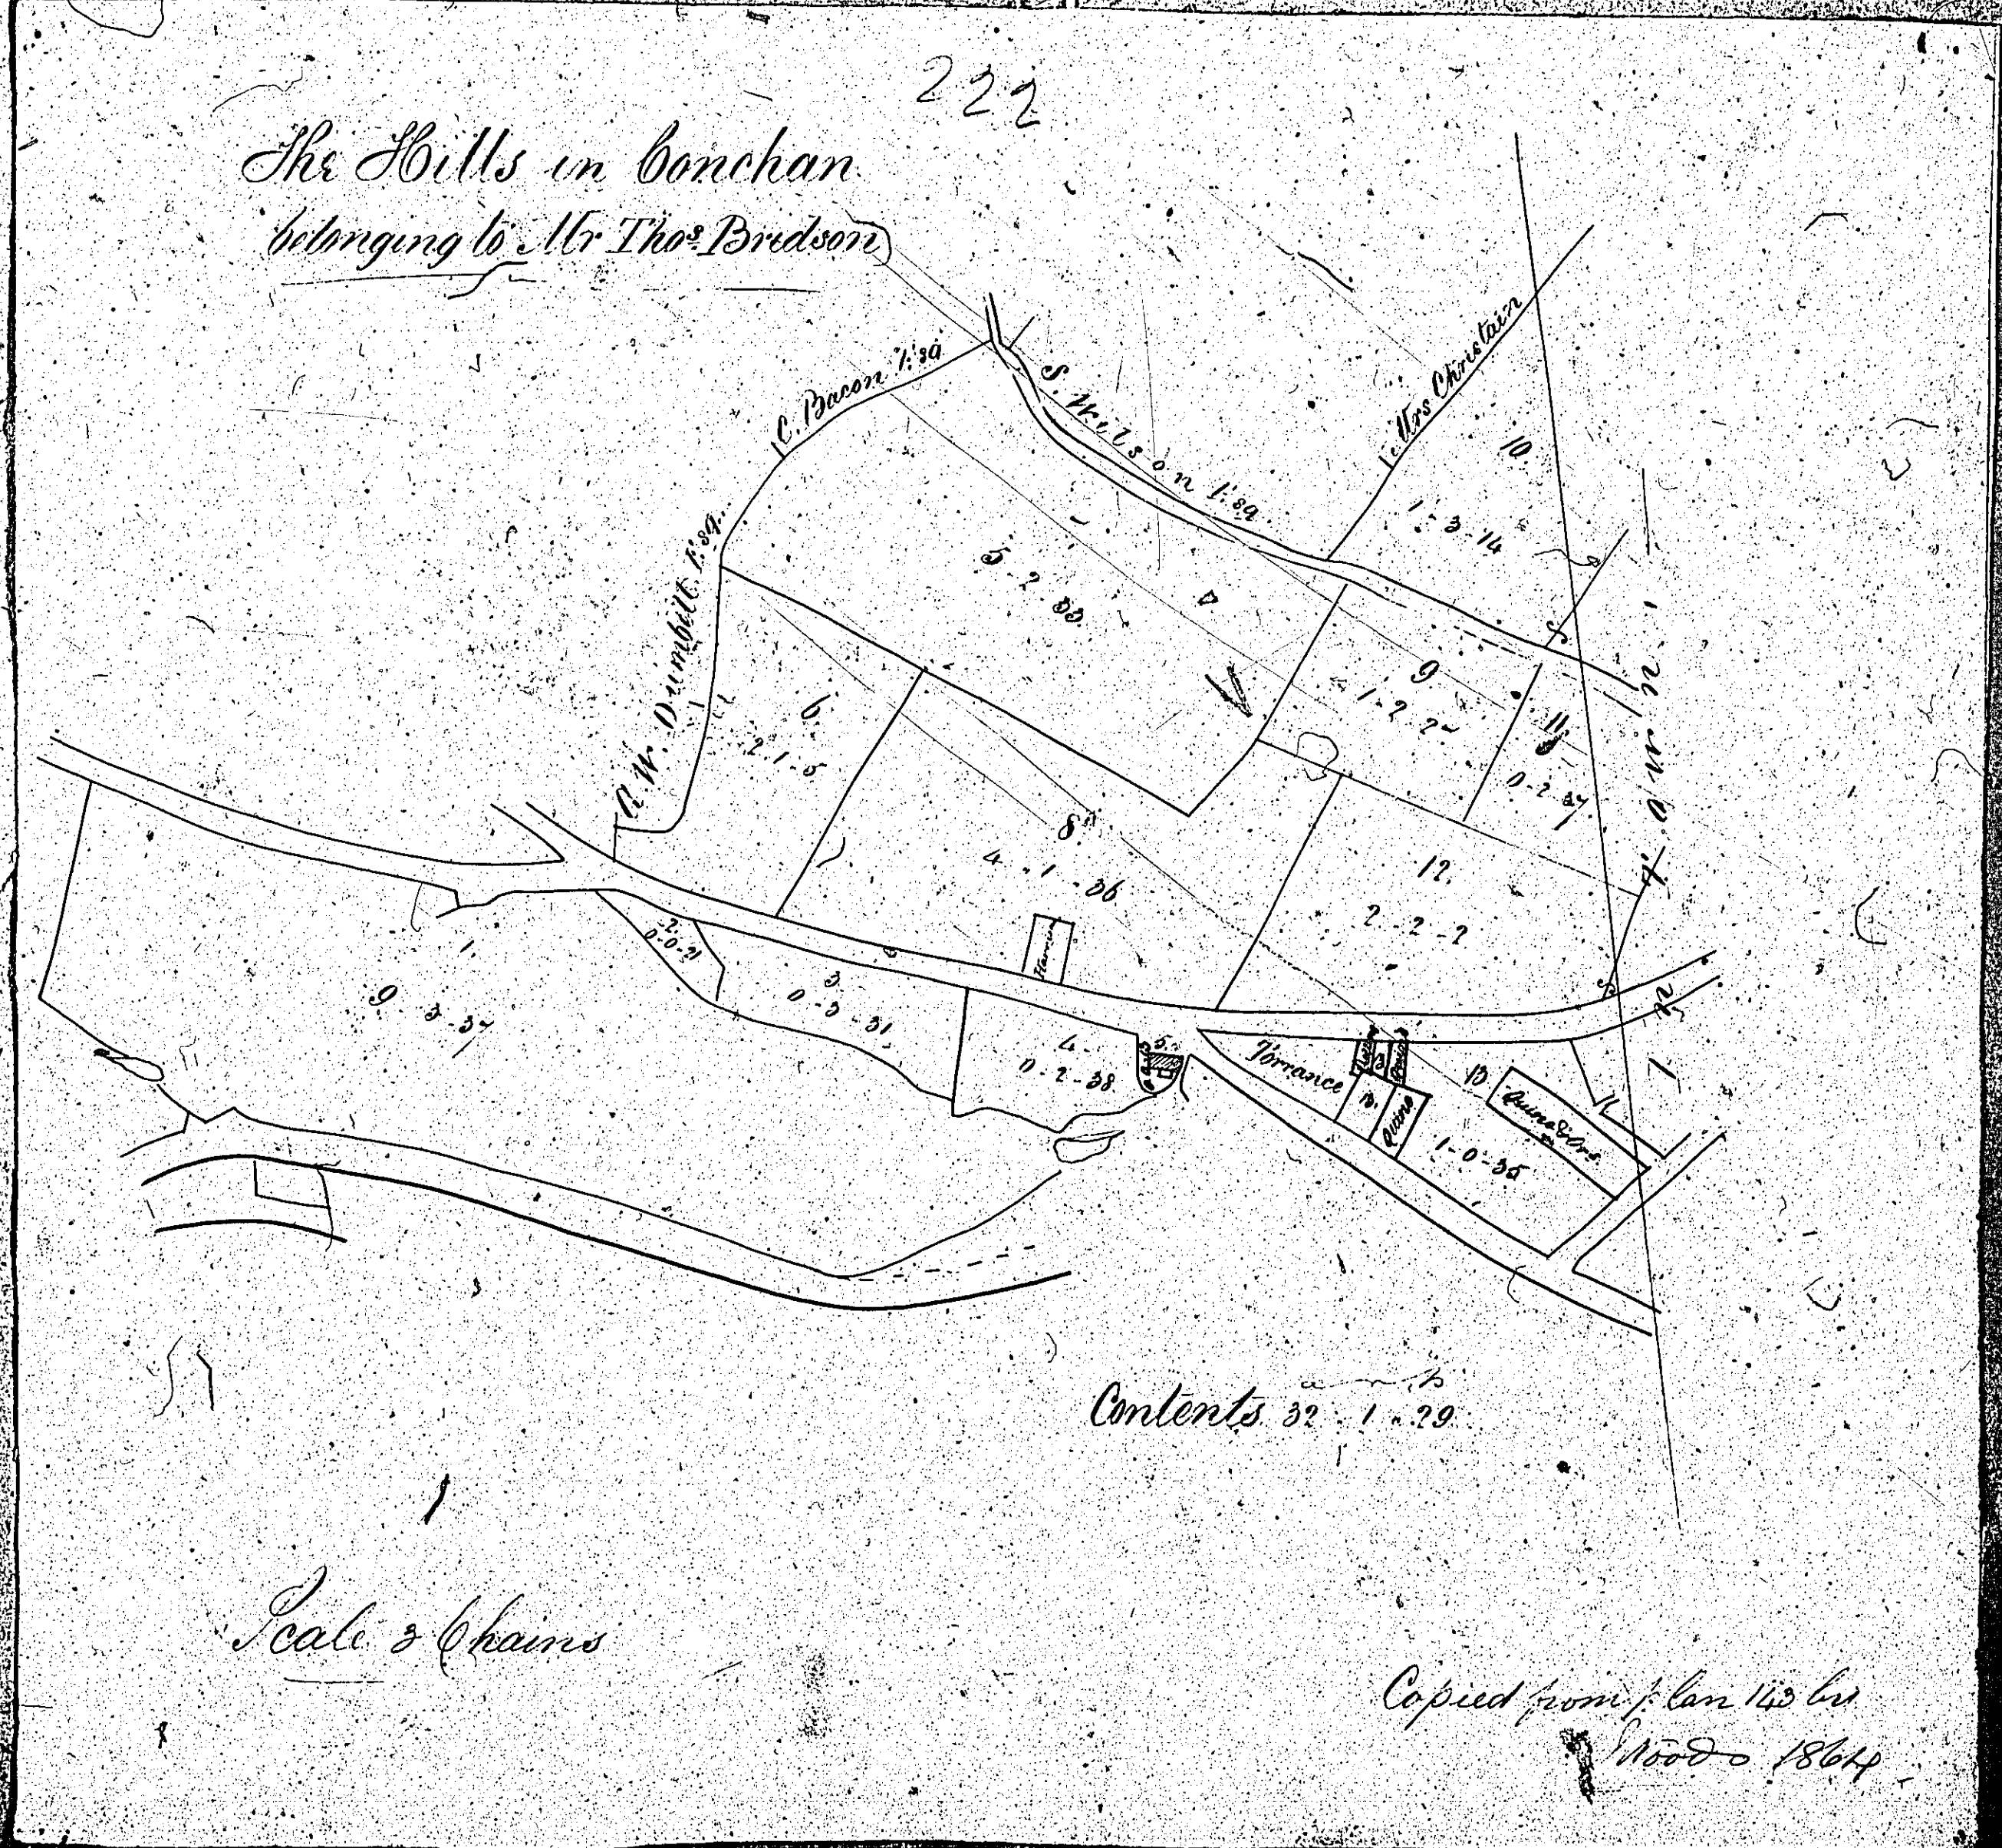

ISLE OF MAN GOVERNMENT: GENERAL REGISTRY

ASYLUM PLANS: PARISH OF ONCHAN

1:23

221 Original monotone

222 Original coloured (decorative)

(224)
Part of the Hills in Conchan
belonging to Harrison

Contents 224

Scale 3 chains

Scale 3 chains

Copied from plan 113 by
Wood 1864

ISLE OF MAN GOVERNMENT: GENERAL REGISTRY

ASYLUM PLANS: PARISH OF ONCHAN

Original monotone

1:23

223

*Belmont in Onchan
belonging to R. W. Dumbell Esq.
July 1864.*