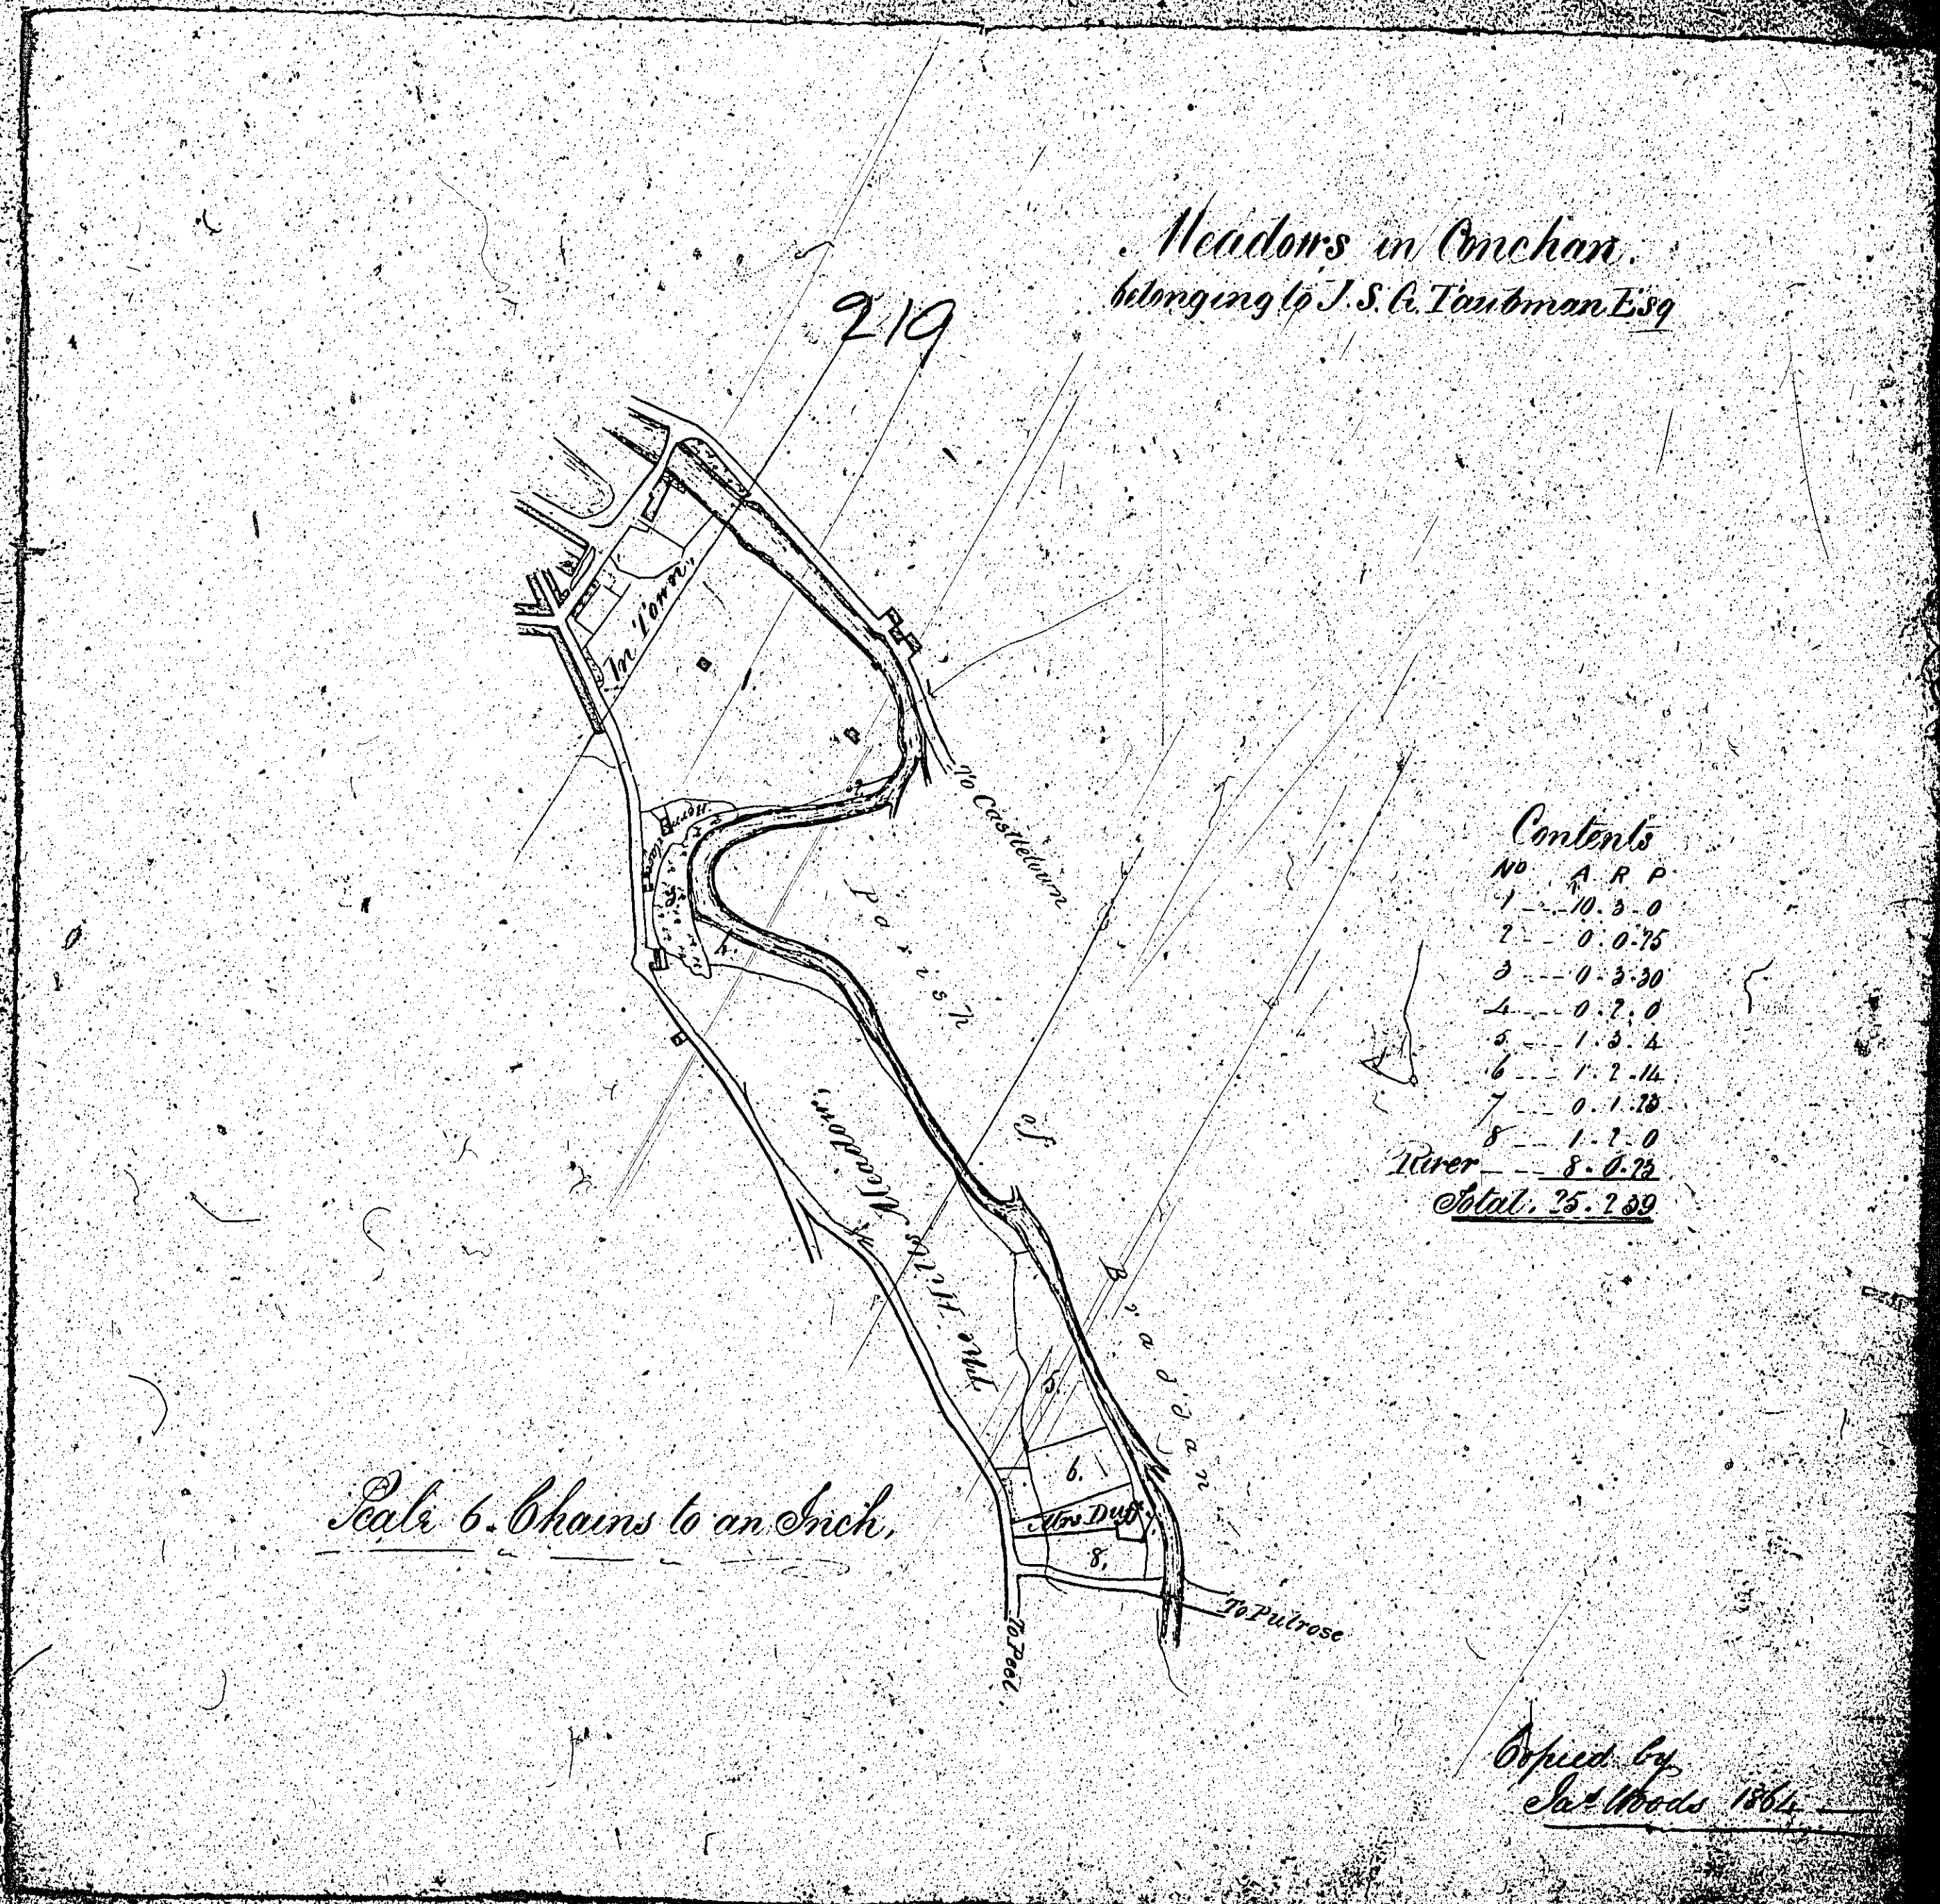

ISLE OF MAN GOVERNMENT: GENERAL REGISTRY

ASYLUM PLANS: PARISH OF ONCHAN

Original monotone

1:23

ISLE OF MAN GOVERNMENT: GENERAL REGISTRY

ASYLUM PLANS: PARISH OF ONCHAN

Original monotone, faint

1:23

ISLE OF MAN GOVERNMENT: GENERAL REGISTRY

ASYLUM PLANS: PARISH OF ONCHAN

1:23

221 Original monotone

222 Original coloured (decorative)

(224)
Part of the Hills in Conchan
belonging to Harrison

Contents 224

Scale 3 chains

Scale 3 chains

Copied from plan 113 by
Wood 1864

ISLE OF MAN GOVERNMENT: GENERAL REGISTRY

ASYLUM PLANS: PARISH OF ONCHAN

Original monotone

1:23

223

*Belmont in Onchan
belonging to R. W. Dumbell Esq.
July 1864.*