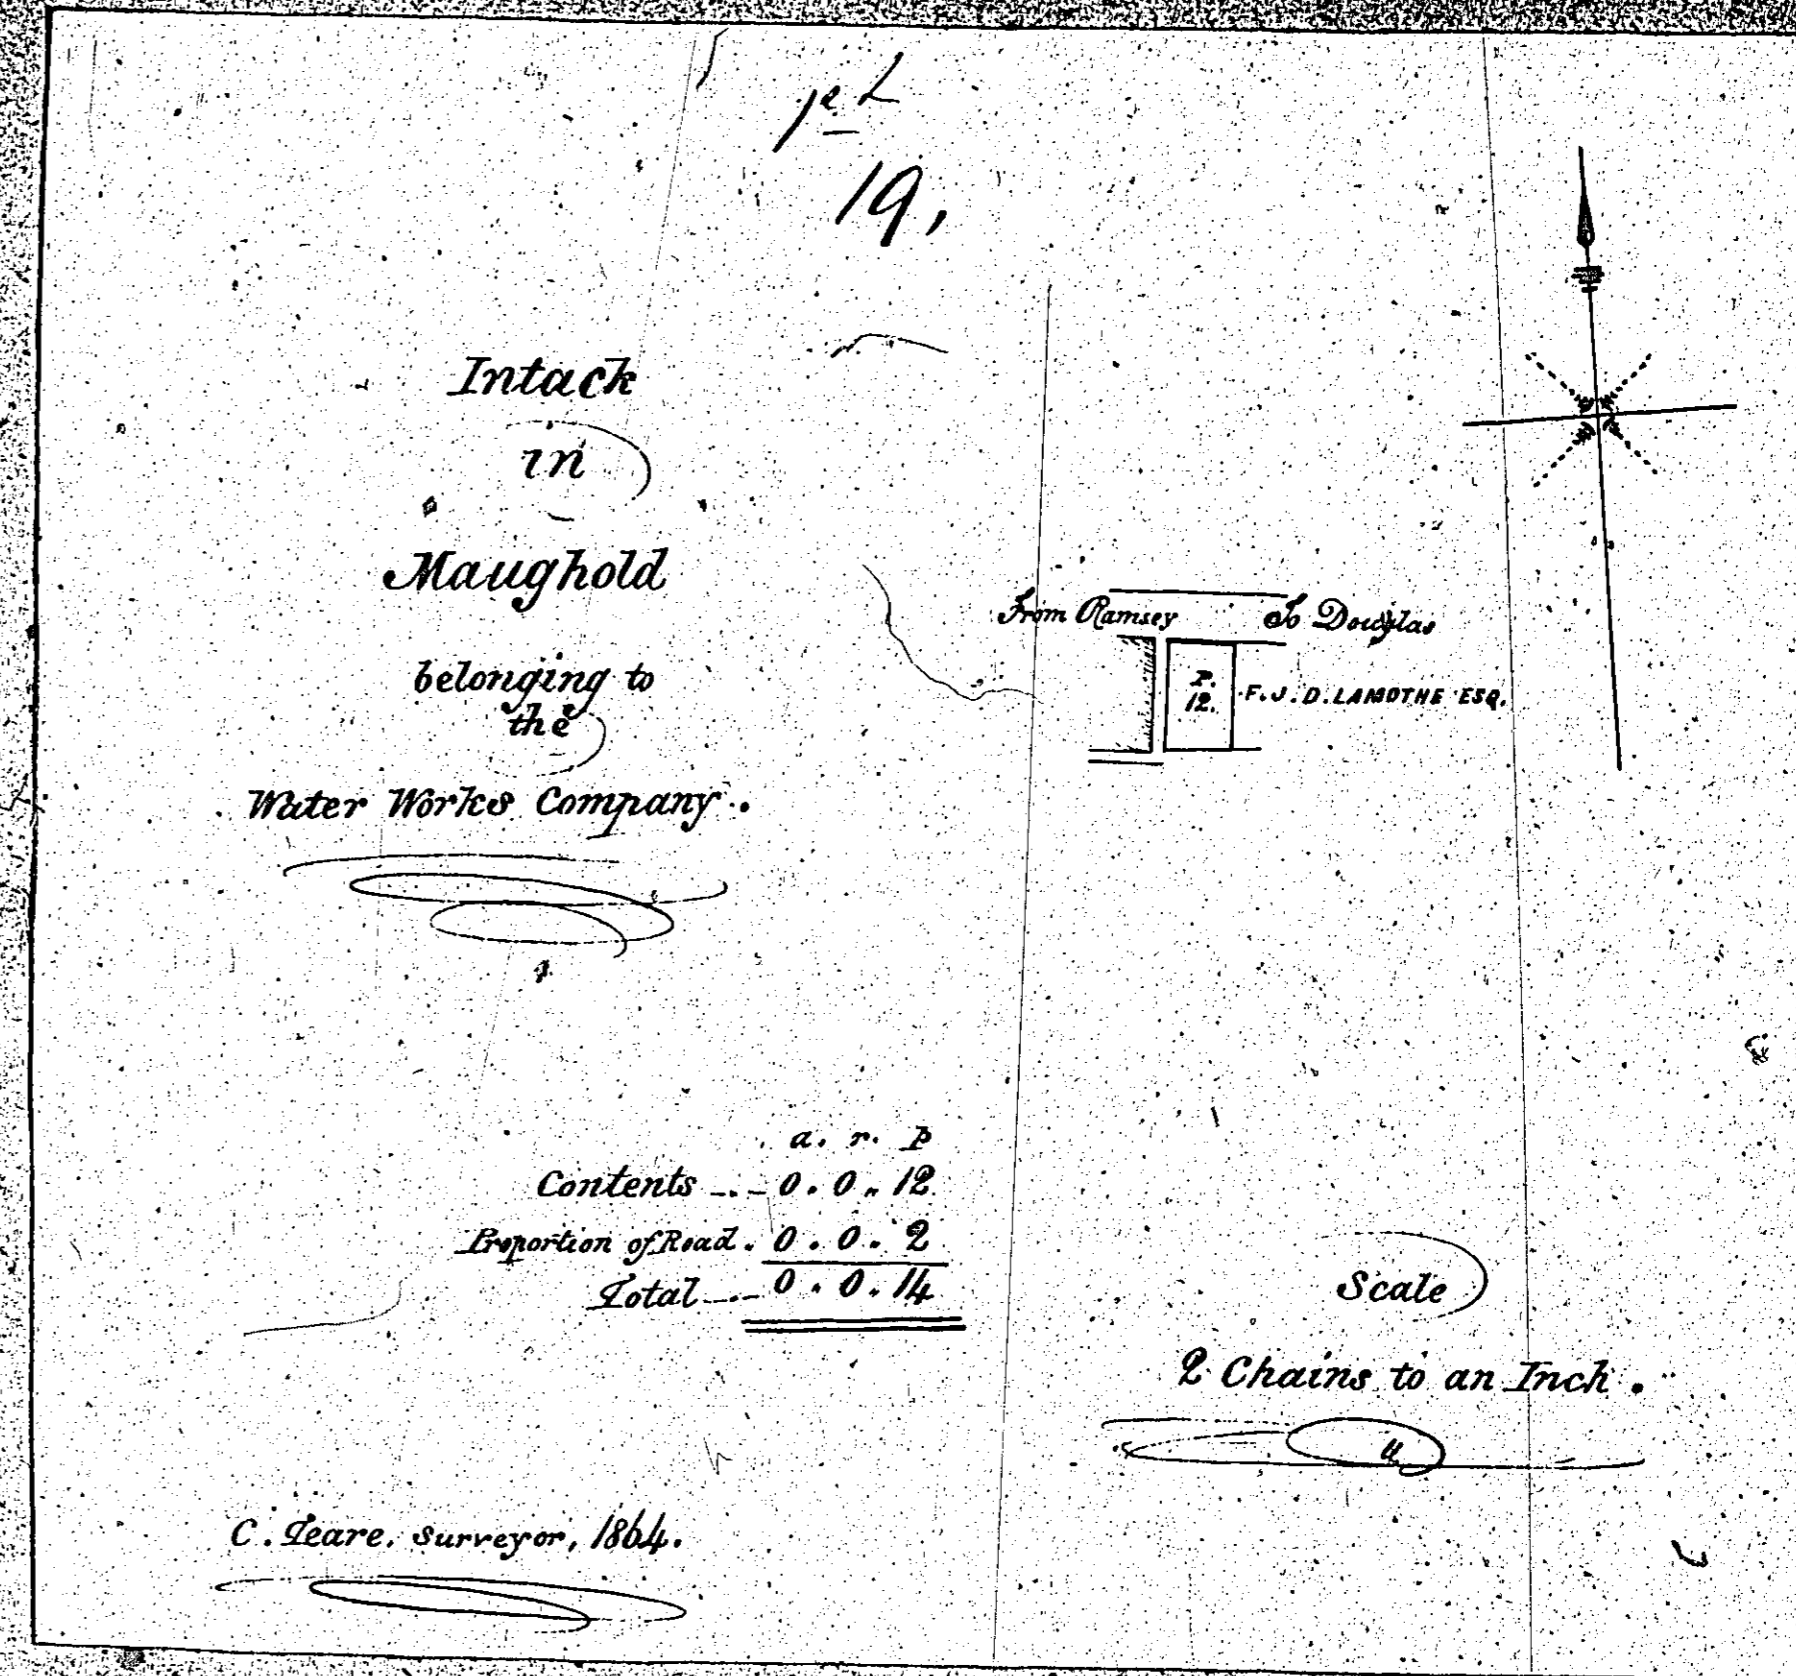

*C. Seave, Surveyor, 1844.*

The following two  
plans are both  
numbered

19

ISLE OF MAN GOVERNMENT: GENERAL REGISTRY

ASYLUM PLANS: PARISH OF MAUGHOLD

Originals monotone

1:23

ISLE OF MAN GOVERNMENT: GENERAL REGISTRY