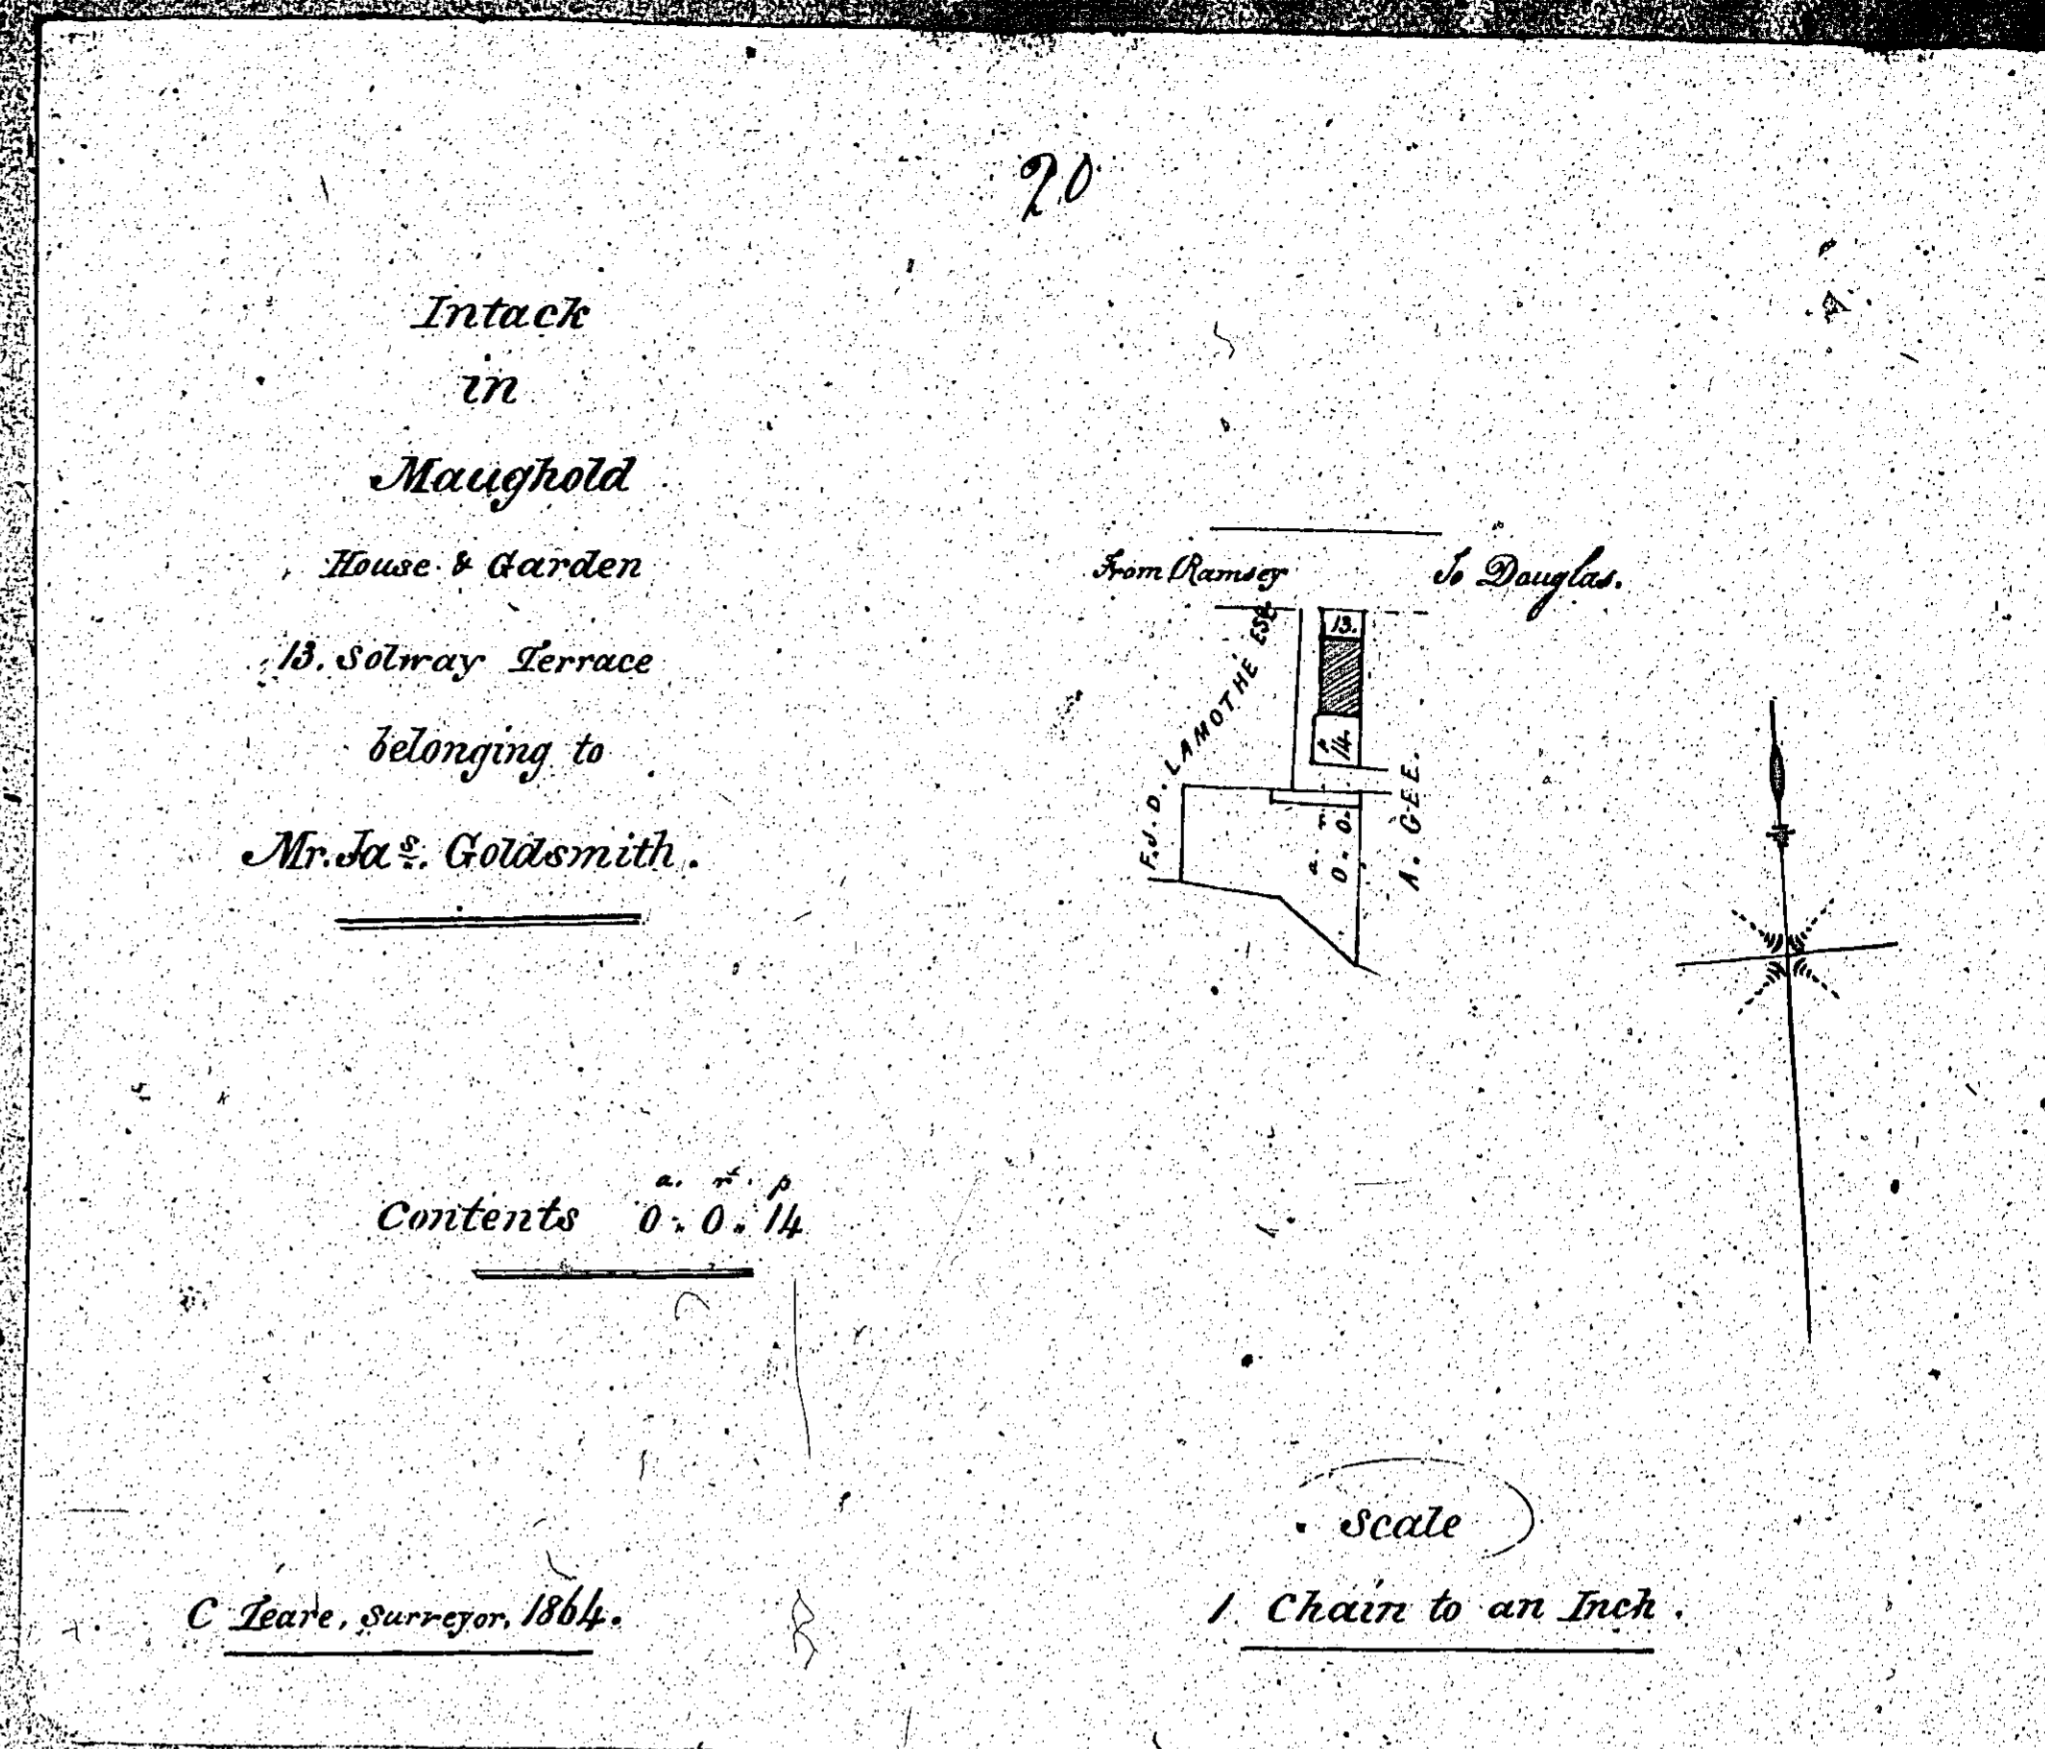

ISLE OF MAN GOVERNMENT: GENERAL REGISTRY

ASYLUM PLANS: PARISH OF MAUGHOLD

Originals monotone

1:23