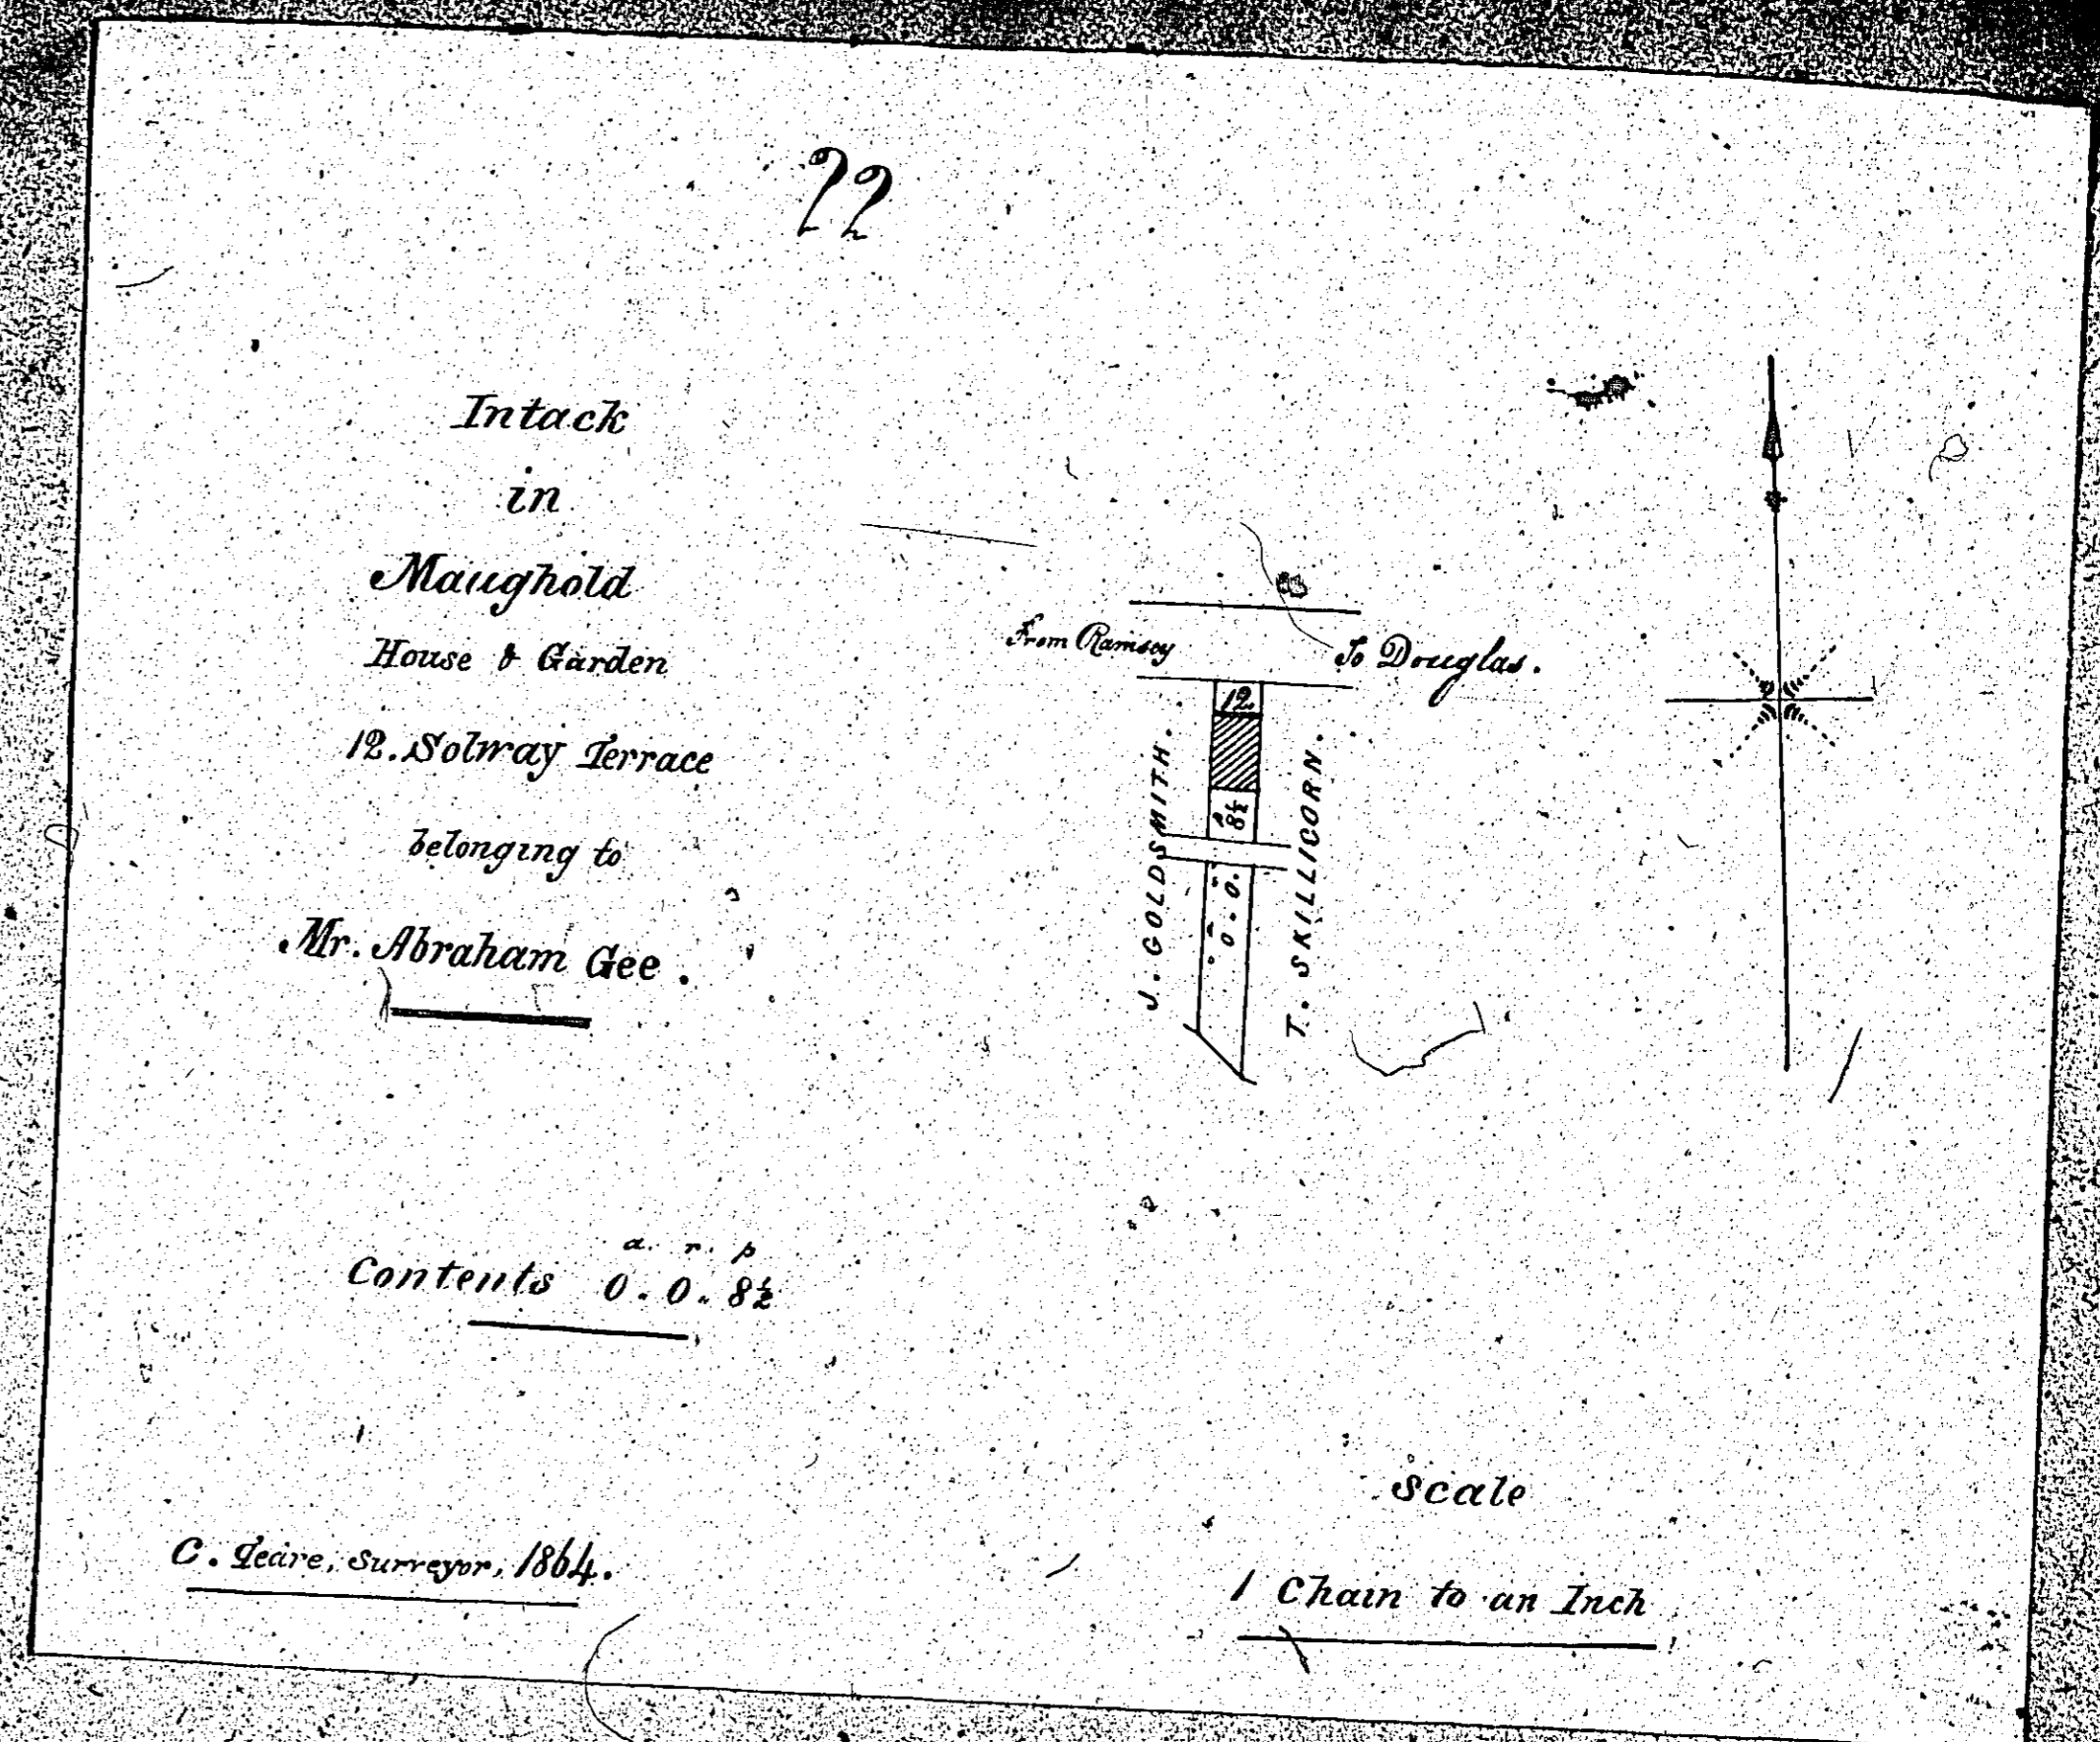

ISLE OF MAN GOVERNMENT: GENERAL REGISTRY

ASYLUM PLANS: PARISH OF MAUGHOLD

Originals monotone

1:23