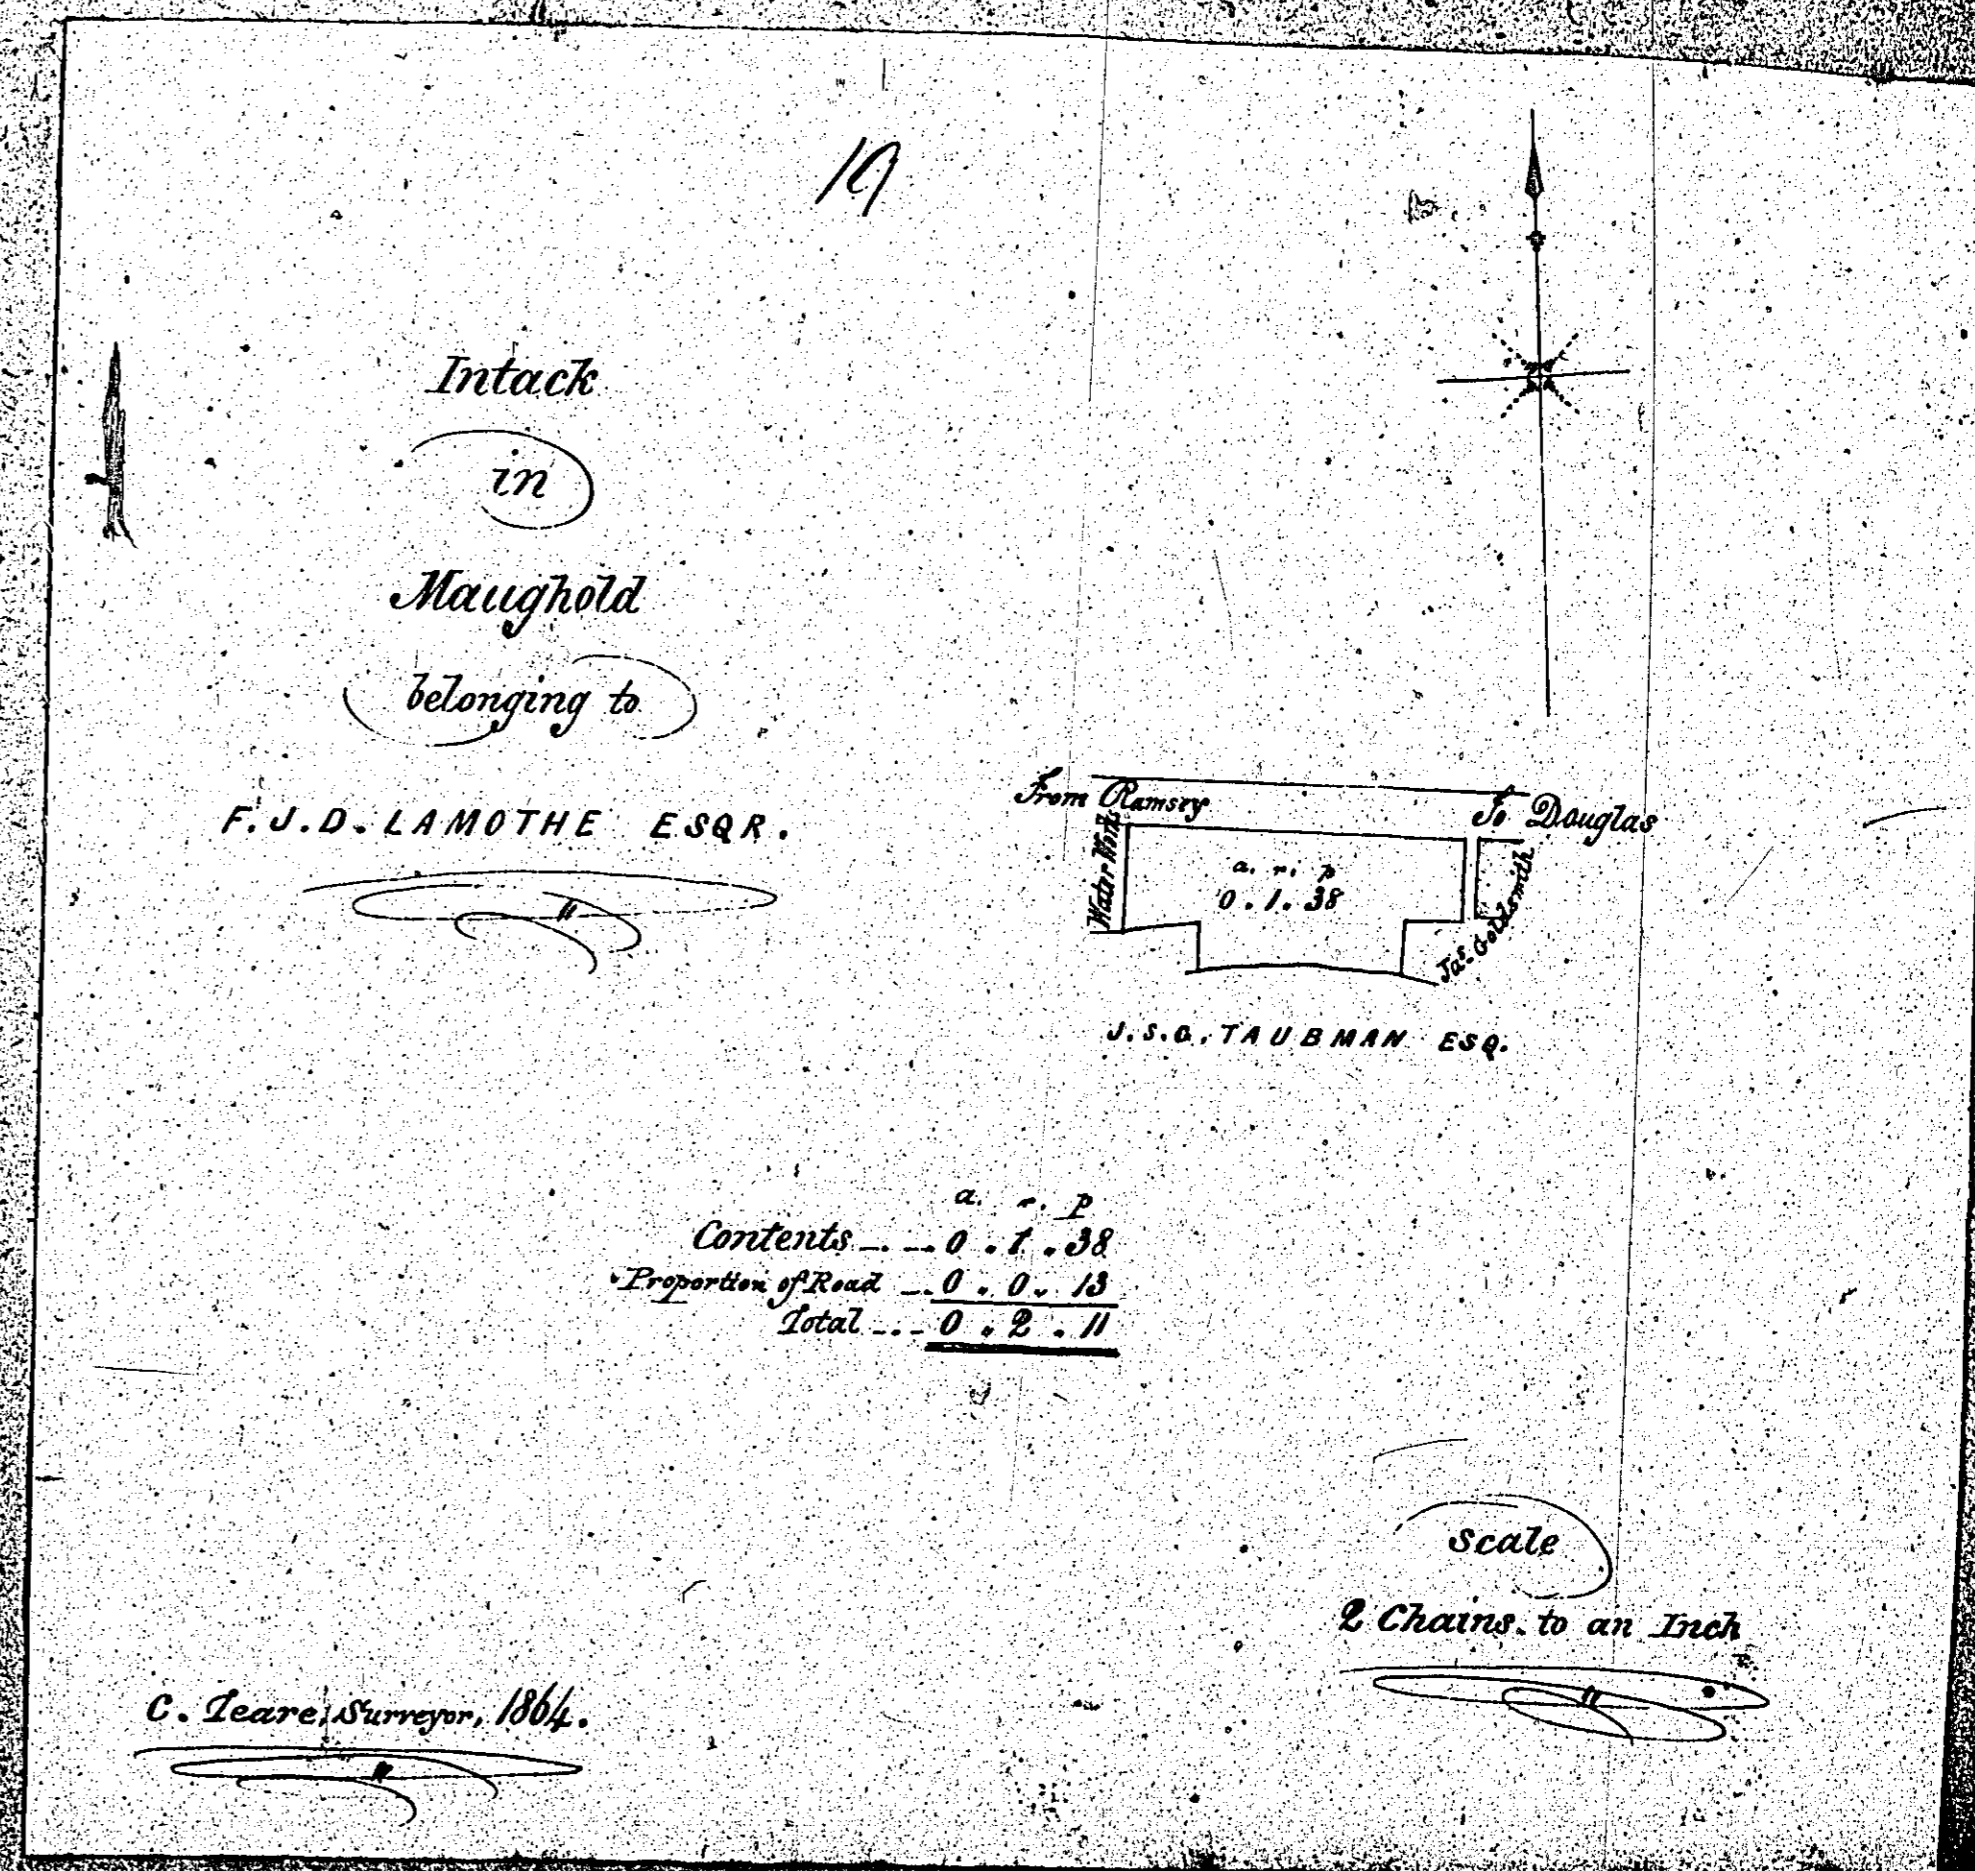

*C. Seave, Surveyor, 1844.*

The following two  
plans are both  
numbered

19

ISLE OF MAN GOVERNMENT: GENERAL REGISTRY

ASYLUM PLANS: PARISH OF MAUGHOLD

Originals monotone

1:23

ISLE OF MAN GOVERNMENT: GENERAL REGISTRY