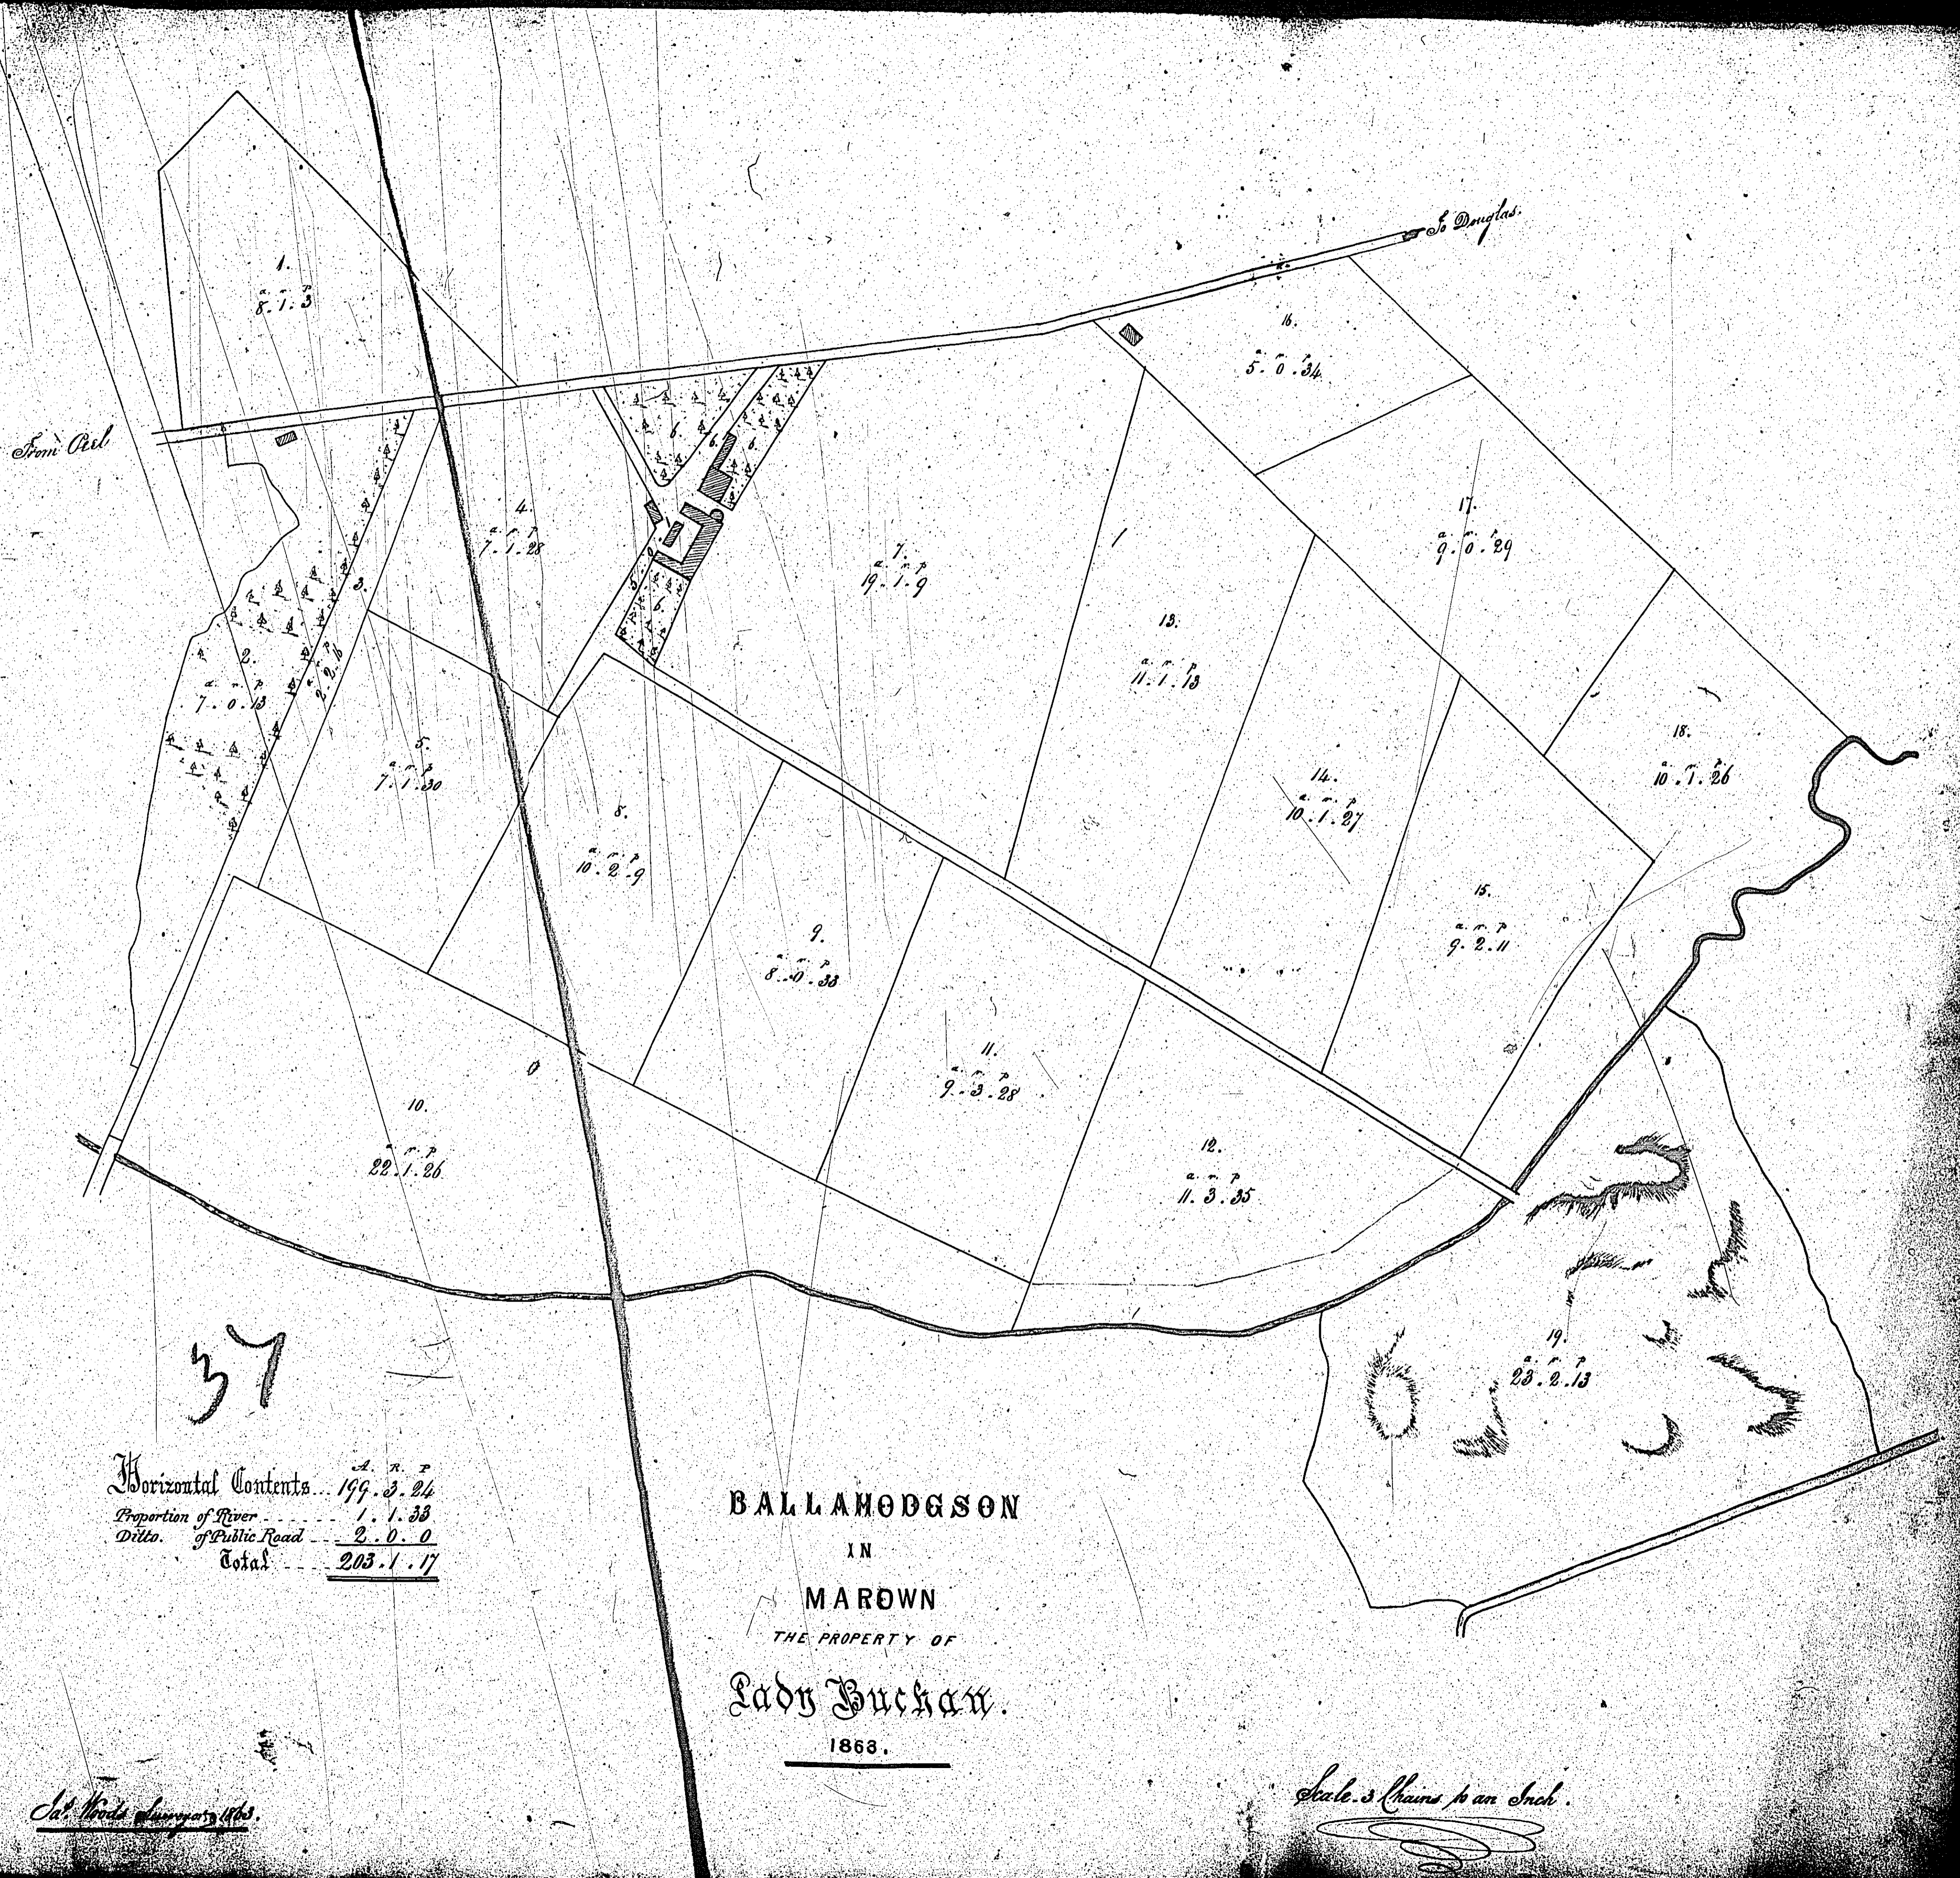

36

ISLE OF MAN GOVERNMENT: GENERAL REGISTRY

ASYLUM PLANS: PARISH OF MAROWN

1:23

Original coloured

Ed. W. G. G. 1868.

387

ISLE OF MAN GOVERNMENT: GENERAL REGISTRY
ASYLUM PLANS: PARISH OF MAROWN

Original coloured

1:23

There is no plan
numbered

39

ISLE OF MAN GOVERNMENT: GENERAL REGISTRY
 ASYLUM PLANS: PARISH OF MAROWN

Originals coloured

1:23

ISLE OF MAN GOVERNMENT: GENERAL REGISTRY

ASYLUM PLANS: PARISH OF MAROWN

Original coloured

1:23

42

43

The following plan
has 25 pencilled on it
but 43 is
written on the back