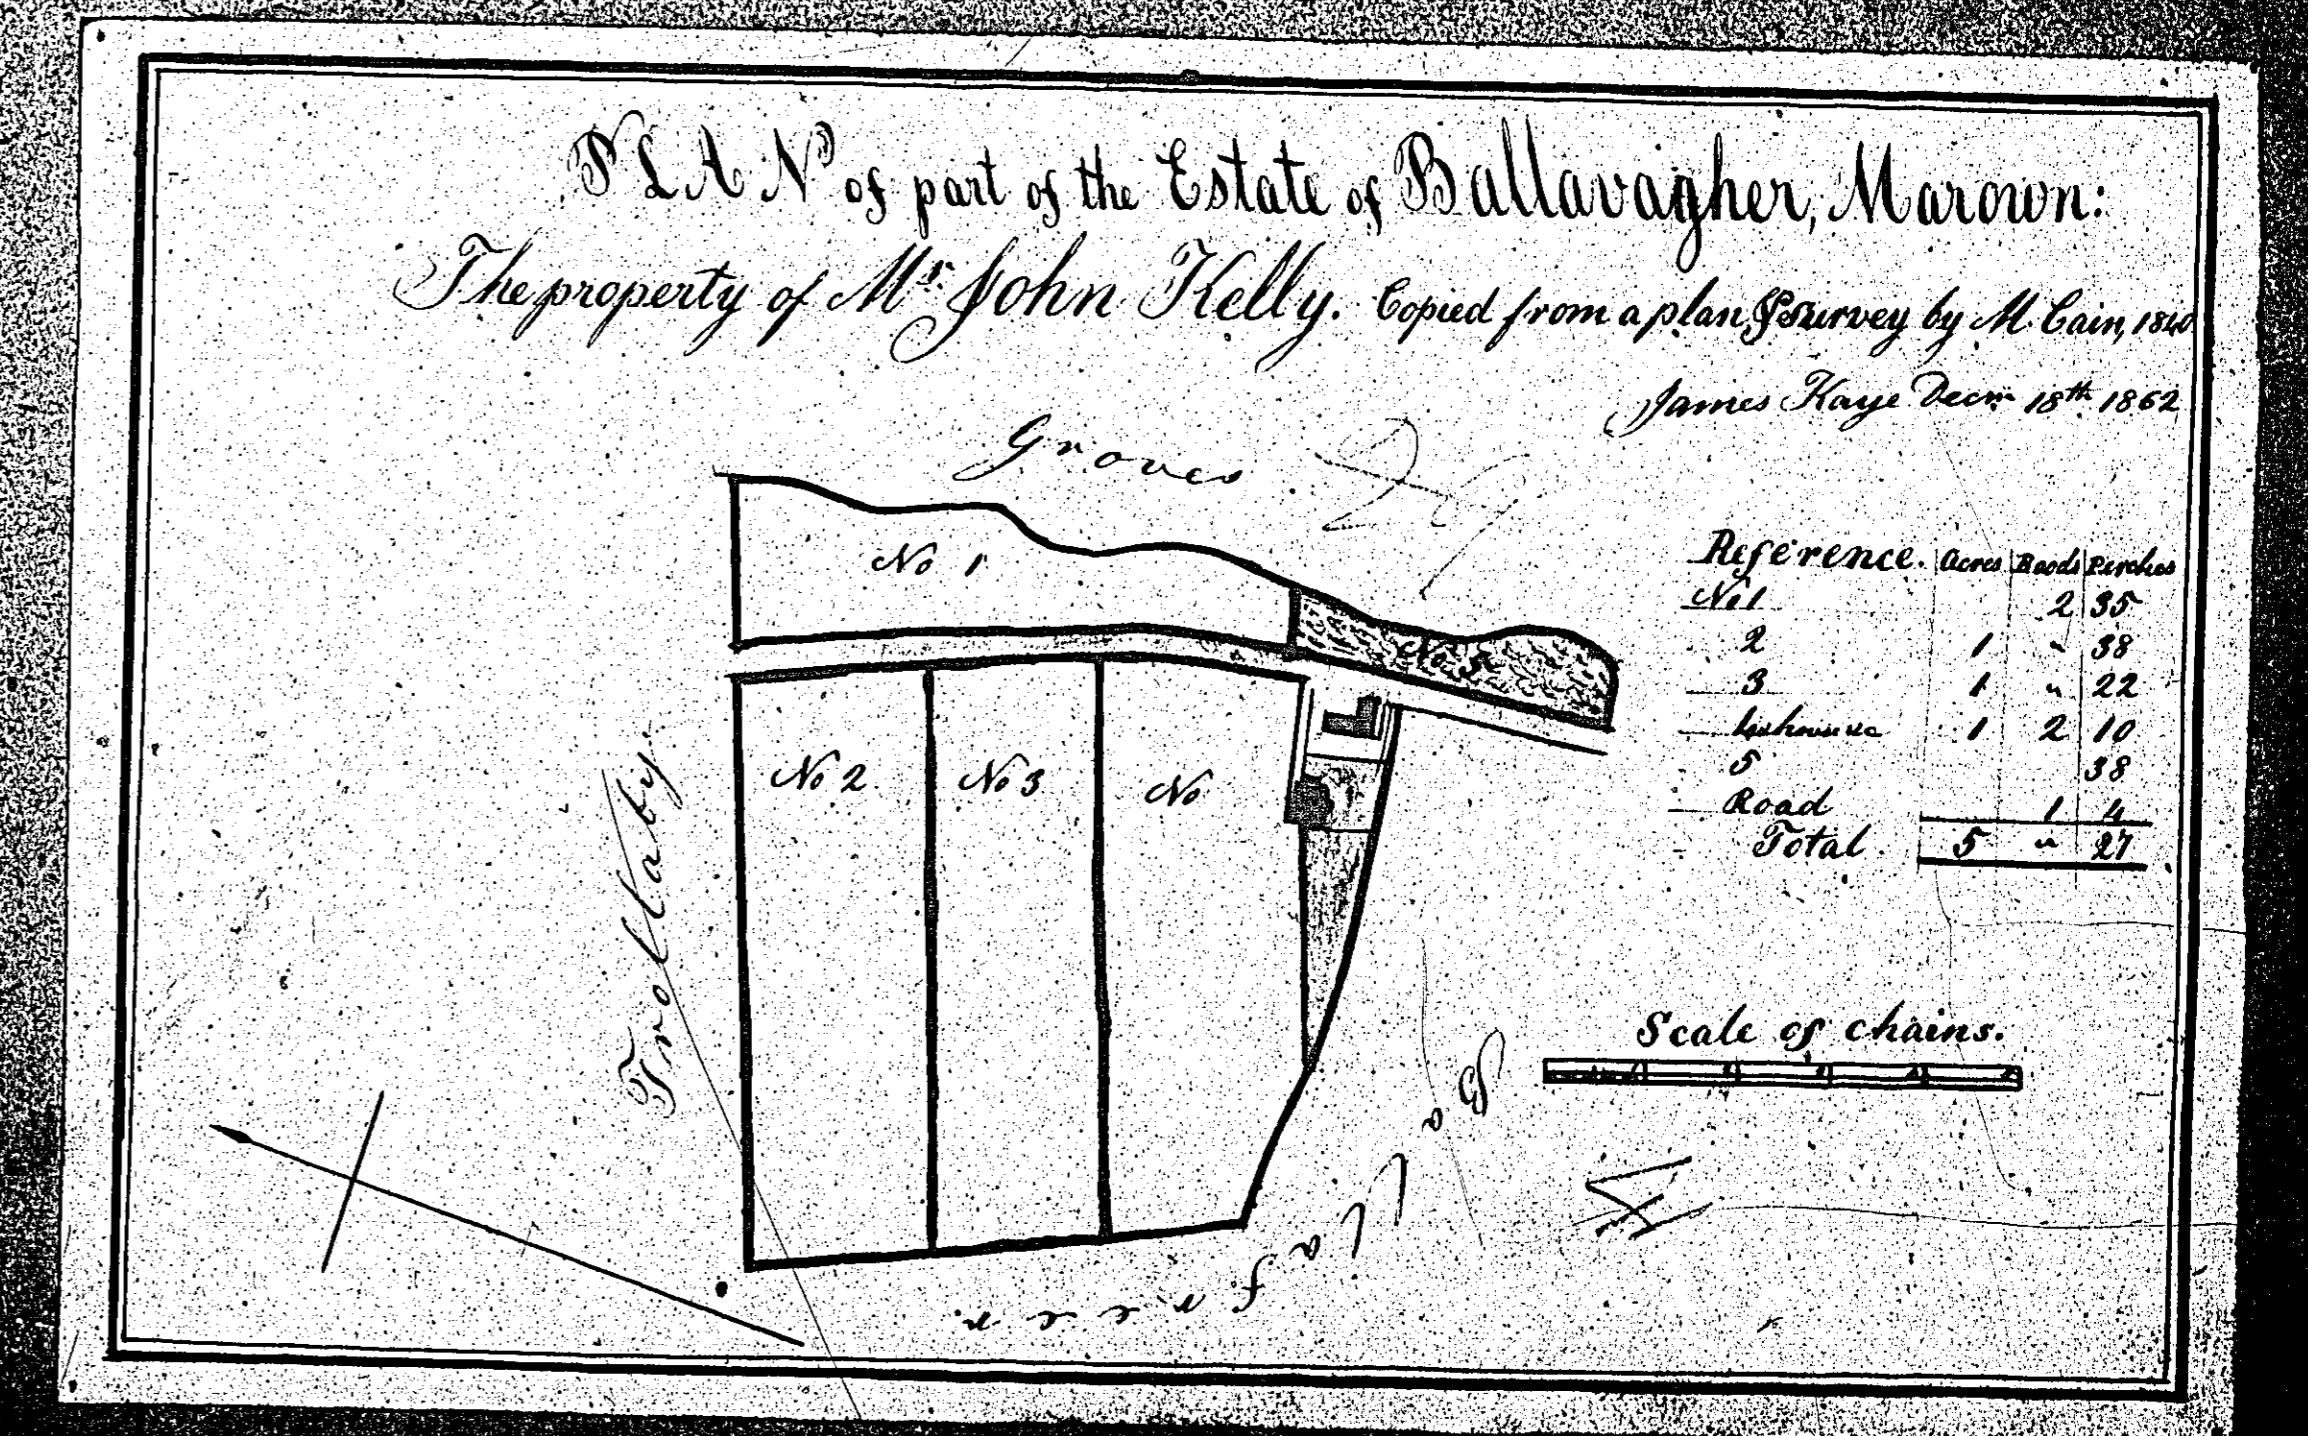

Original coloured

1:23

There is no plan
numbered

39

ISLE OF MAN GOVERNMENT: GENERAL REGISTRY
 ASYLUM PLANS: PARISH OF MAROWN

Originals coloured

1:23

ISLE OF MAN GOVERNMENT: GENERAL REGISTRY

ASYLUM PLANS: PARISH OF MAROWN

Original coloured

1:23

42

43

The following plan
has 25 pencilled on it
but 43 is
written on the back