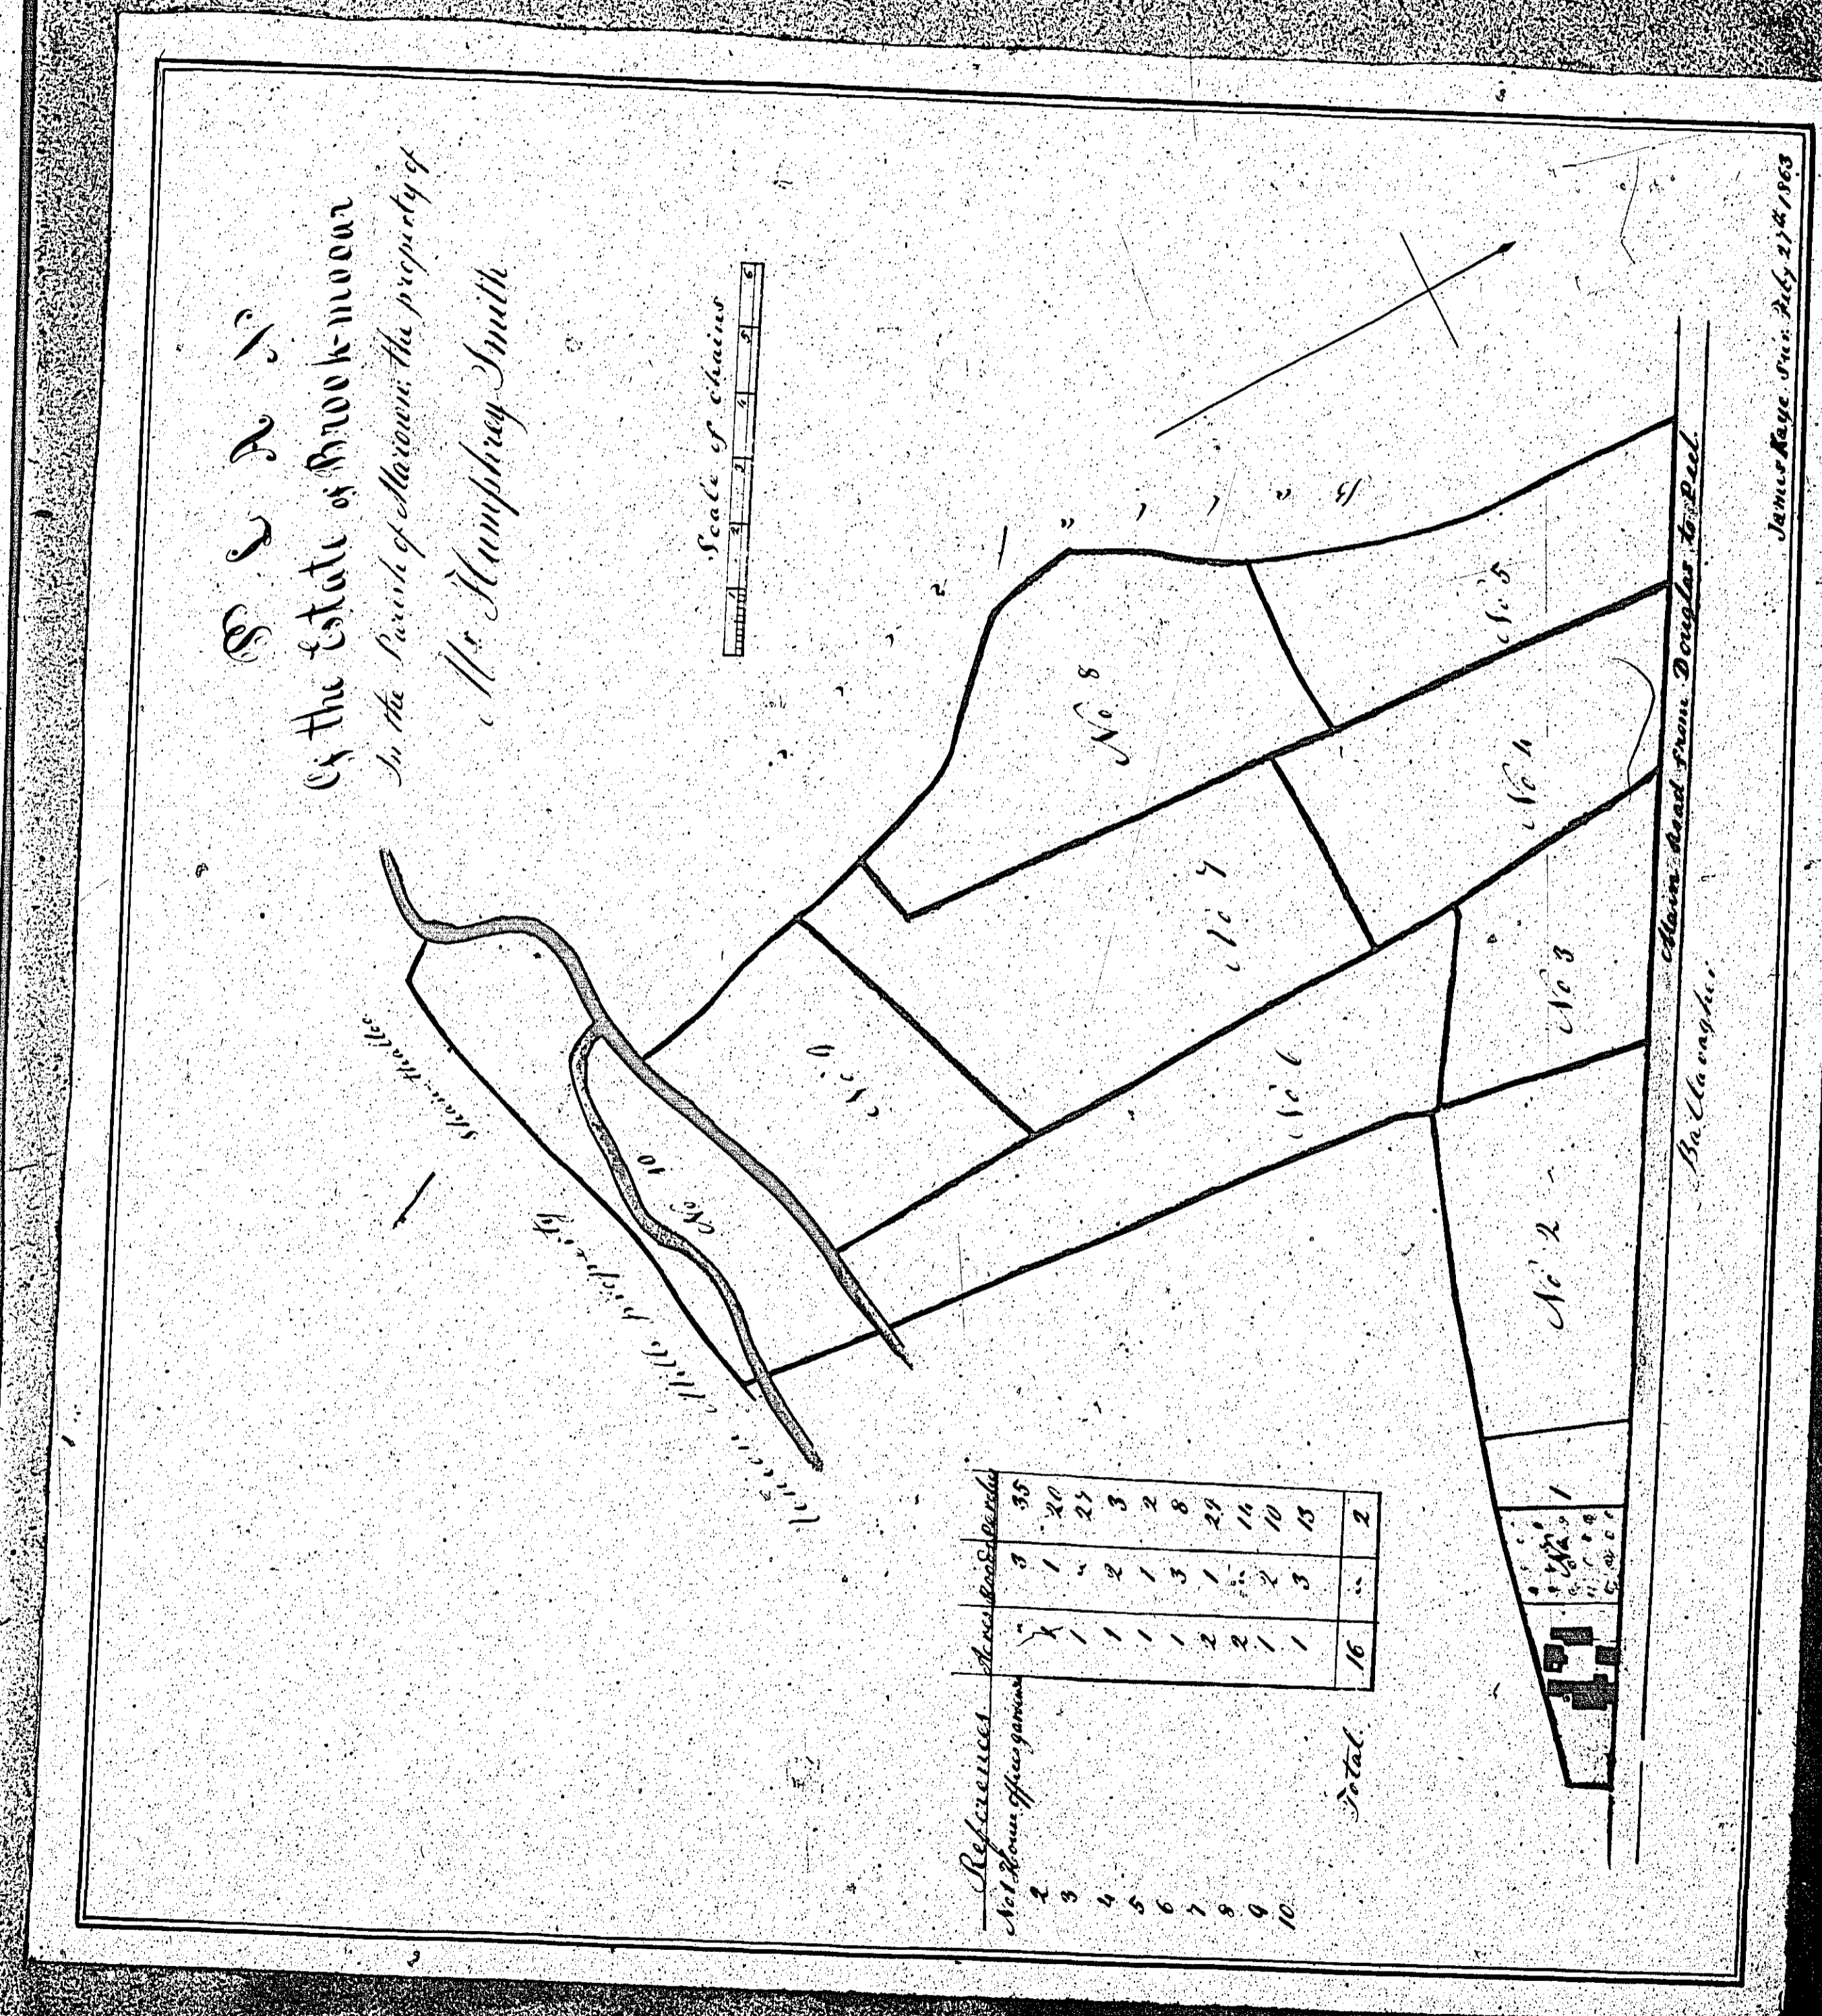

387

ISLE OF MAN GOVERNMENT: GENERAL REGISTRY
ASYLUM PLANS: PARISH OF MAROWN

Original coloured

1:23