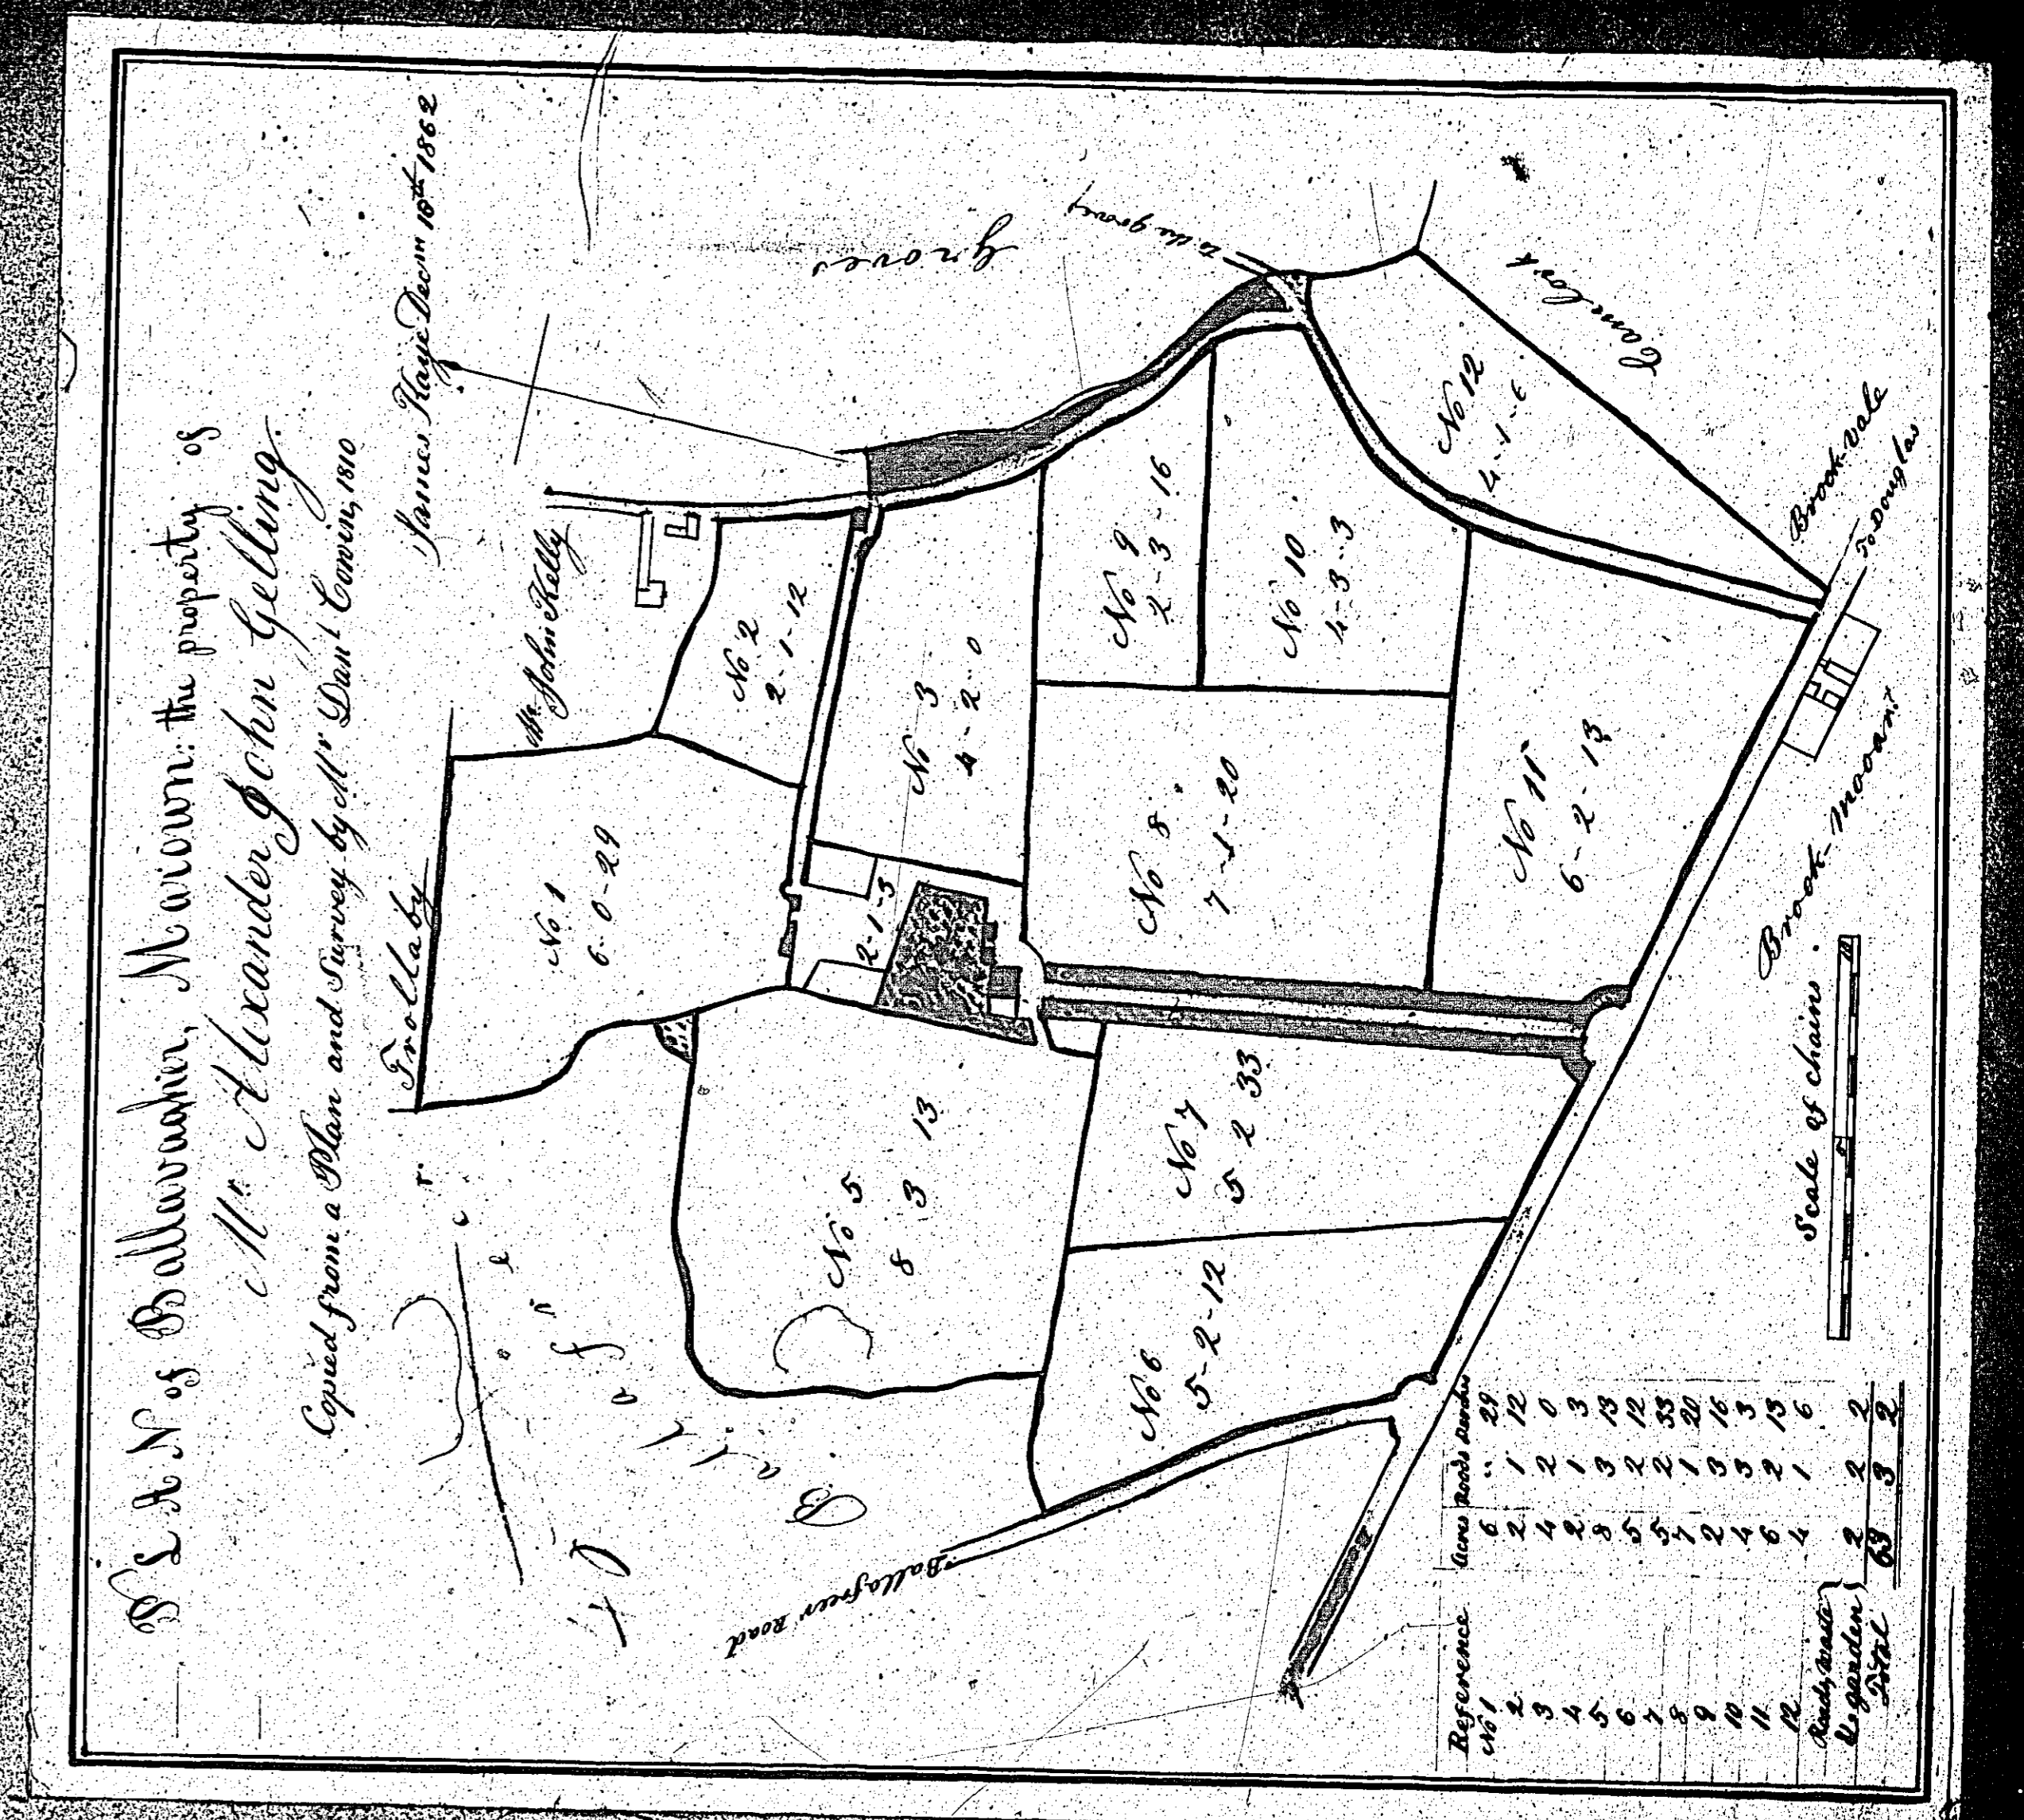

Original coloured

1:23

There is no plan
numbered

39

ISLE OF MAN GOVERNMENT: GENERAL REGISTRY
 ASYLUM PLANS: PARISH OF MAROWN

Originals coloured

1:23

ISLE OF MAN GOVERNMENT: GENERAL REGISTRY

ASYLUM PLANS: PARISH OF MAROWN

Original coloured

1:23

42

43

The following plan
has 25 pencilled on it
but 43 is
written on the back