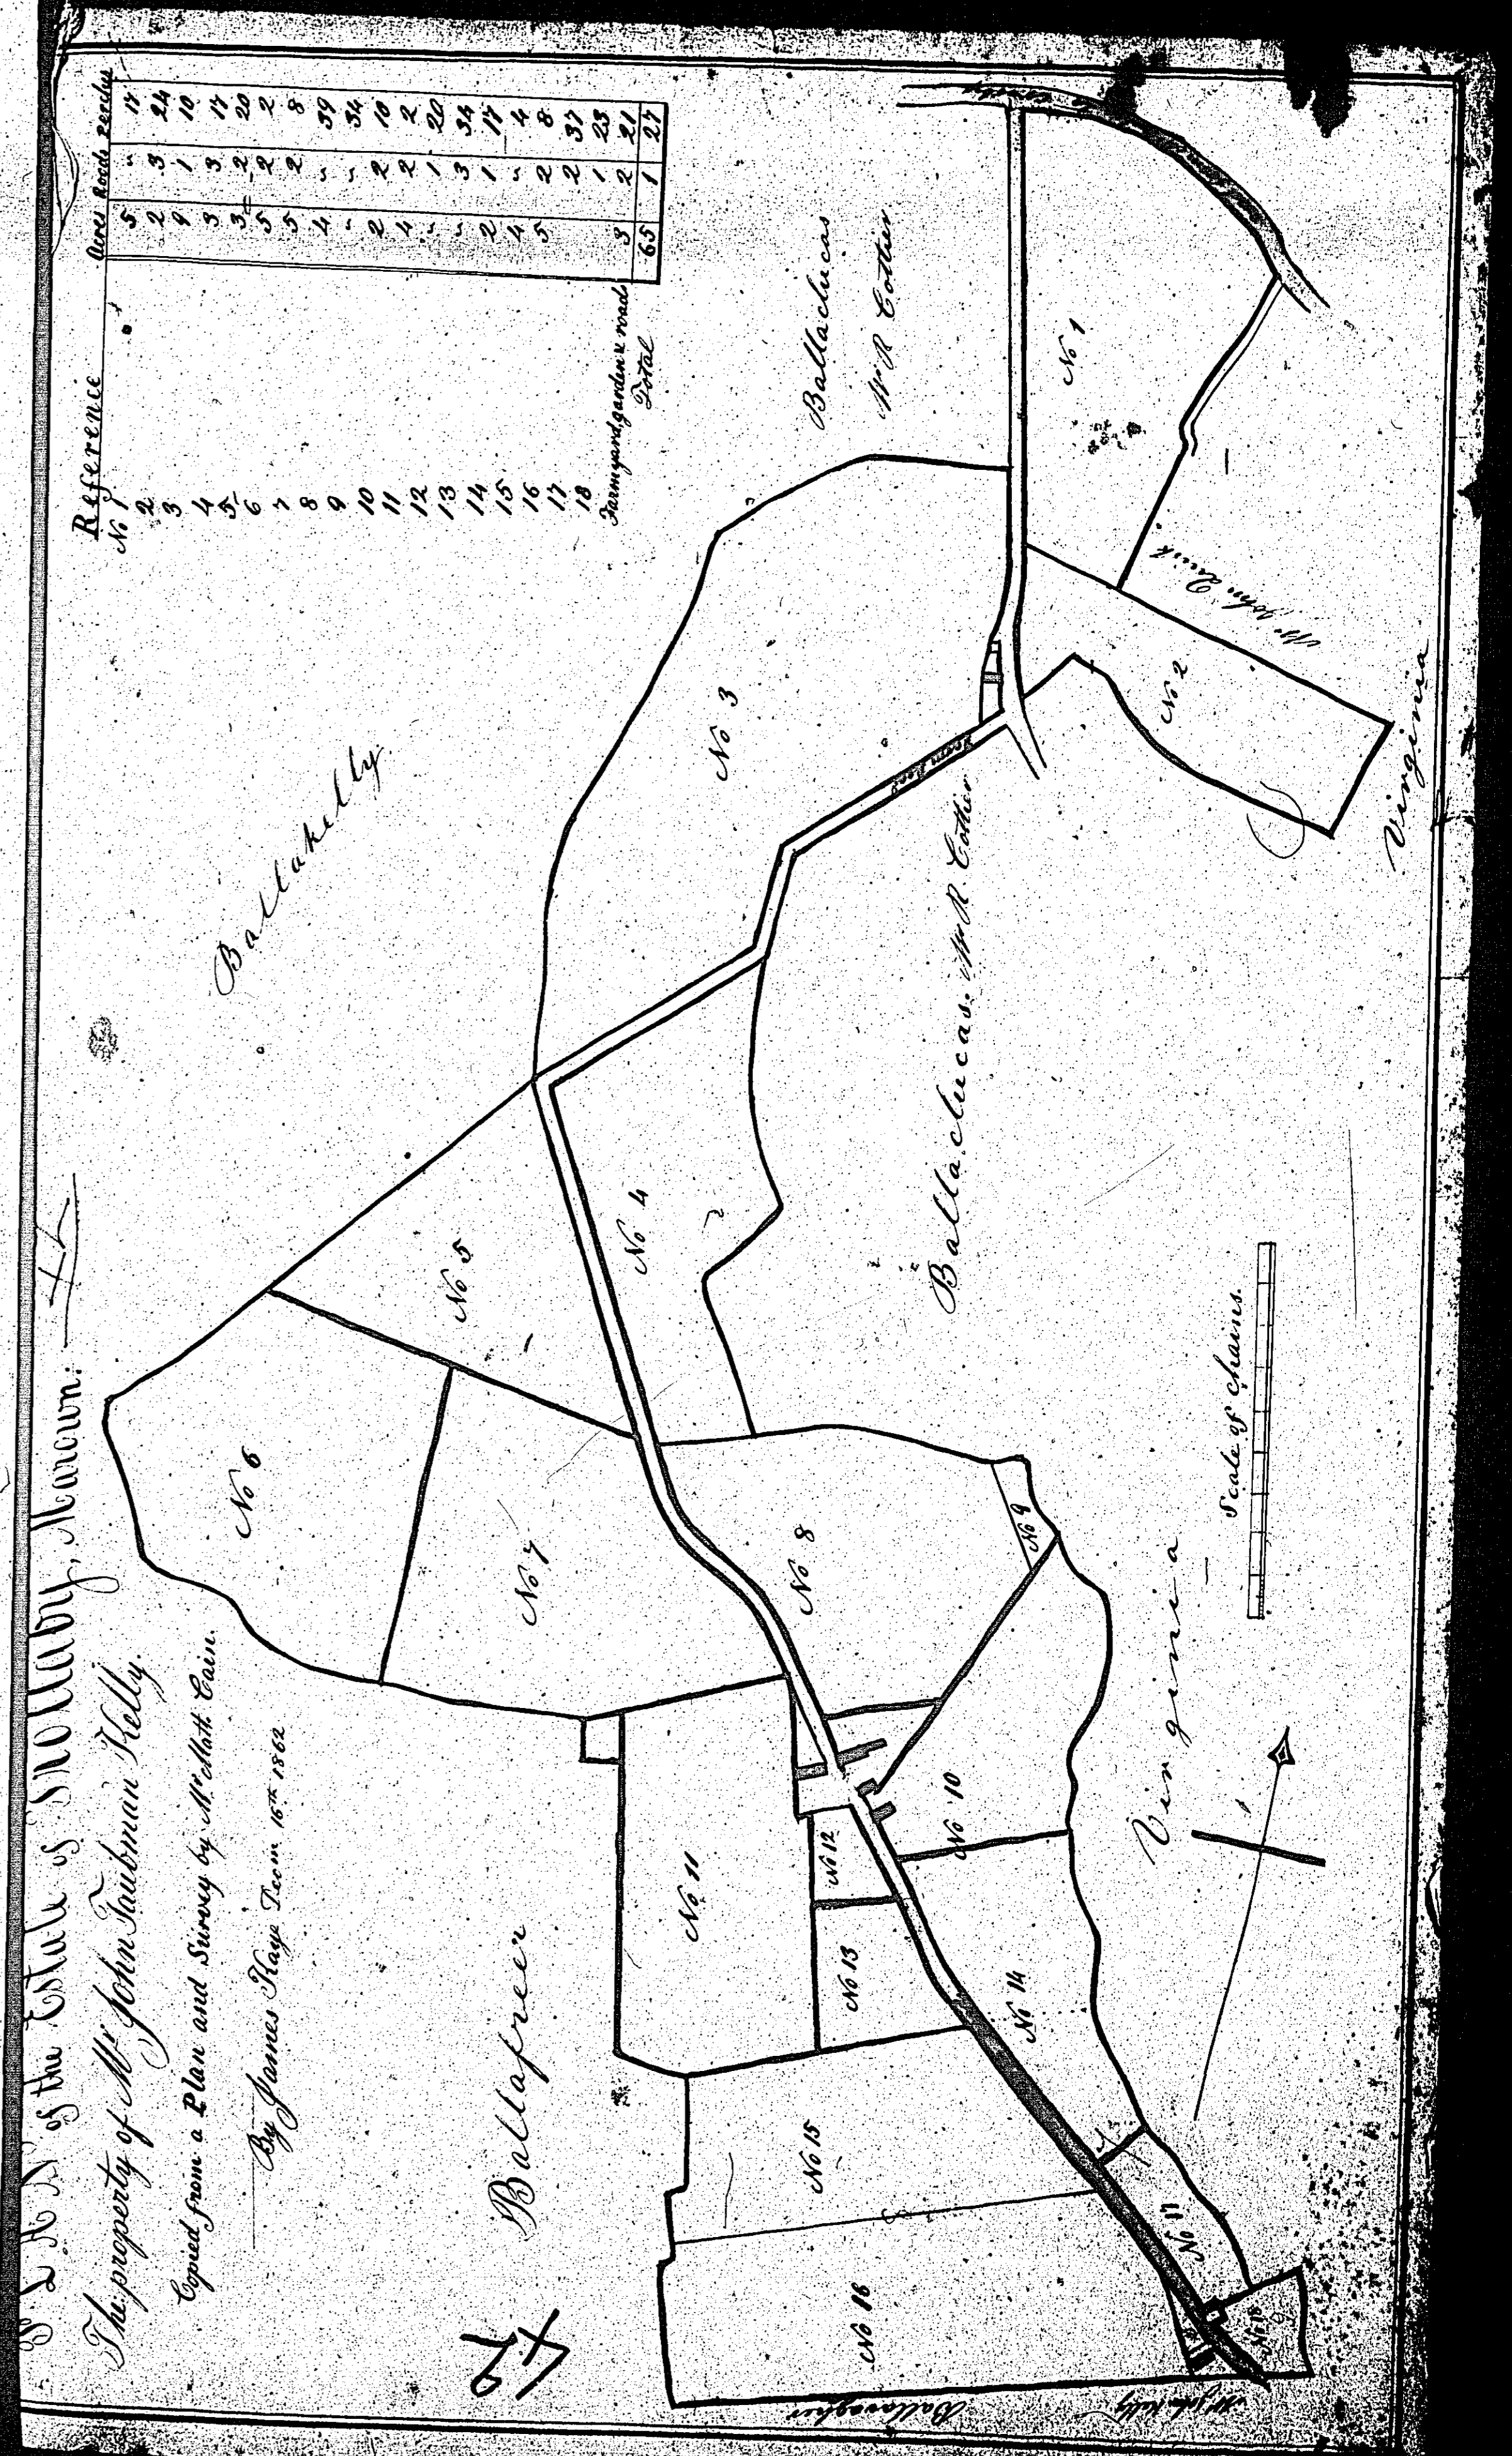

ASYLUM PLANS: PARISH OF MAROWN

Original coloured

1:23

42

43

The following plan
has 25 pencilled on it
but 43 is
written on the back