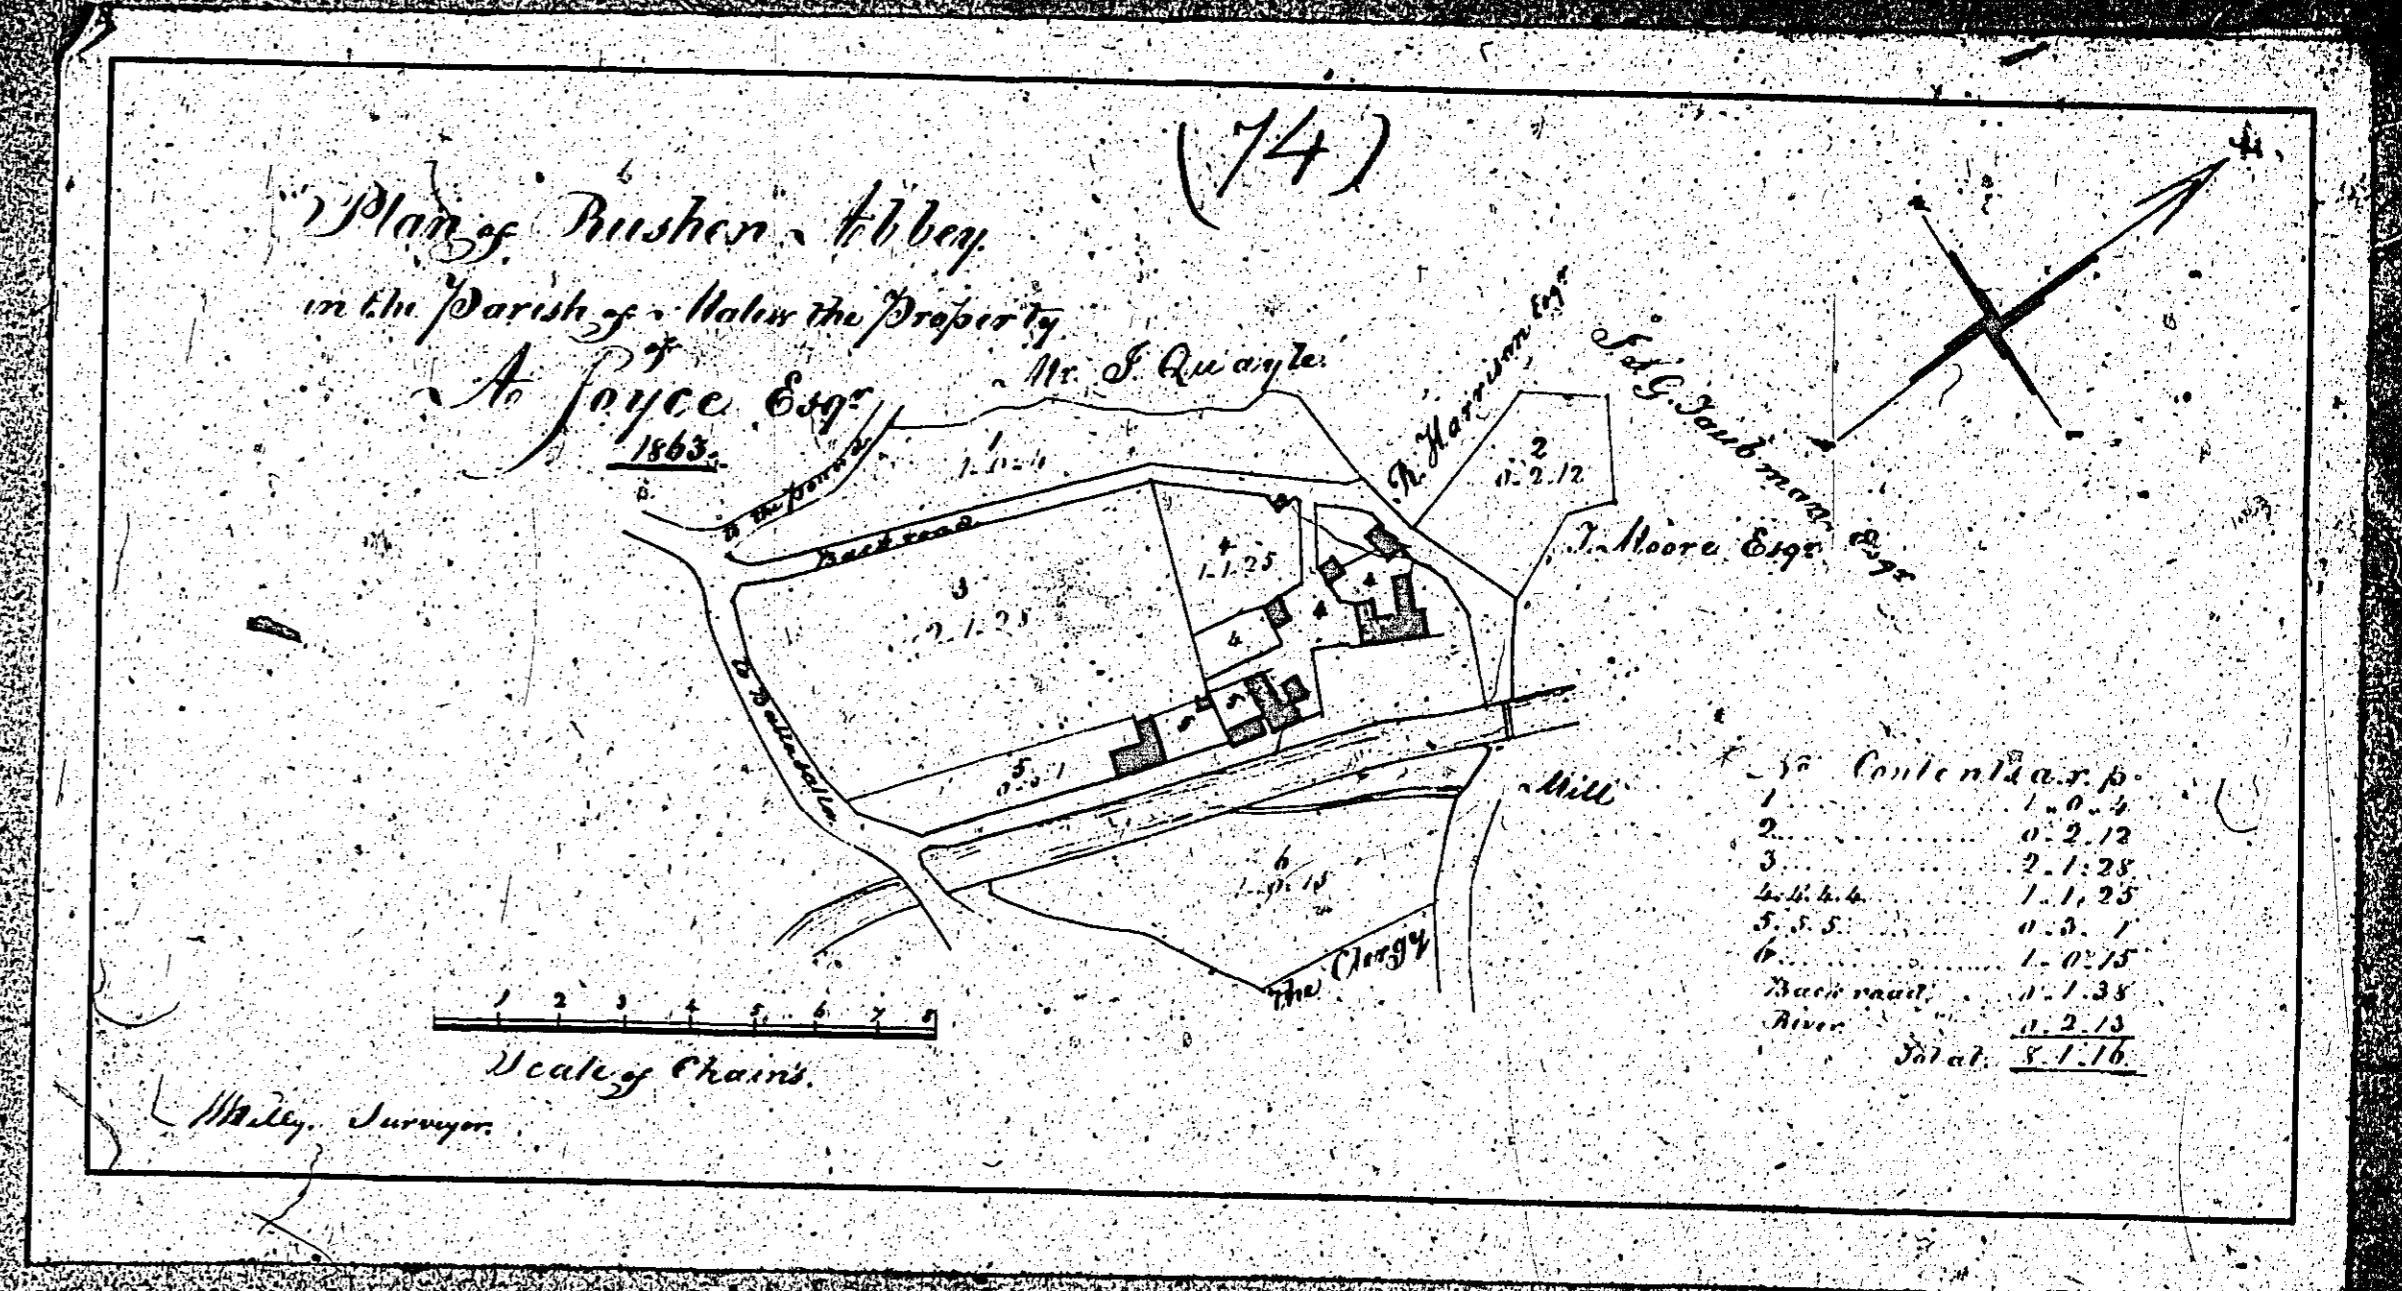

ISLE OF MAN GOVERNMENT: GENERAL REGISTRY

ASYLUM PLANS: PARISH OF MALEW

Originals coloured

1:23

ISLE OF MAN GOVERNMENT: GENERAL REGISTRY

ASYLUM PLANS: PARISH OF MALEW

Originals coloured

1:23