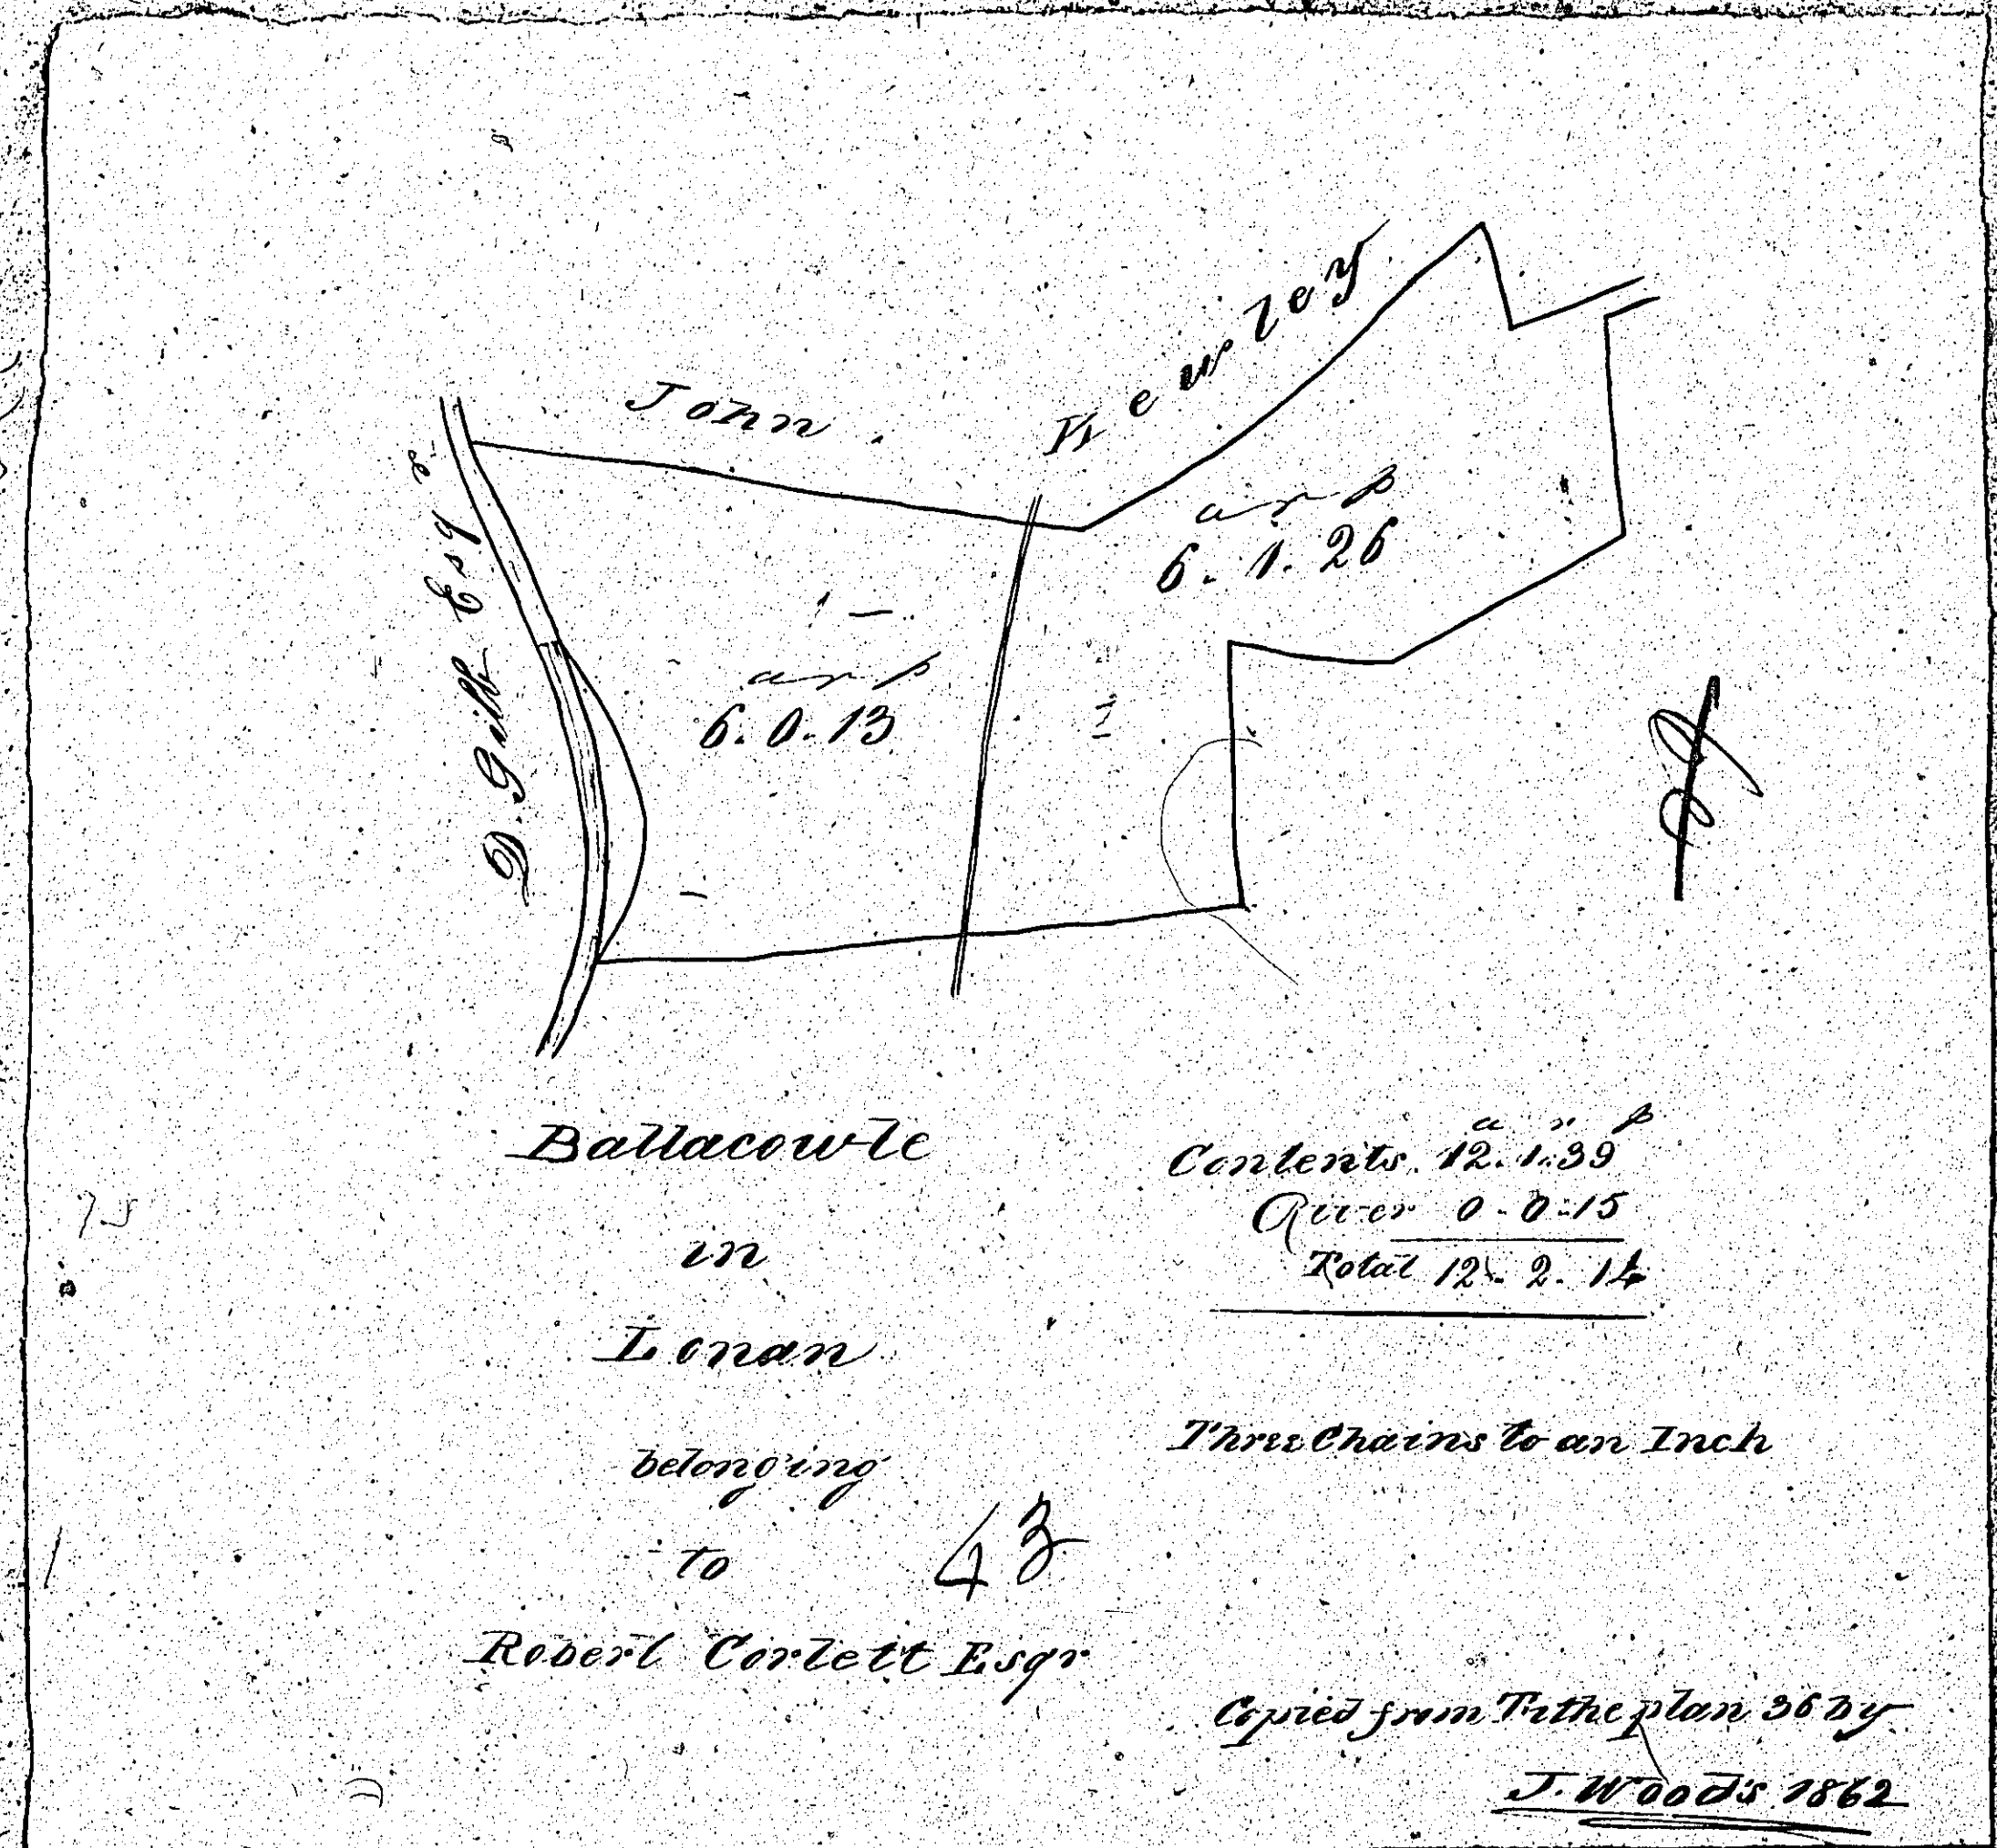

ISLE OF MAN GOVERNMENT: GENERAL REGISTRY

ASYLUM PLANS: PARISH OF LONAN

Original monotone

1:23

ISLE OF MAN GOVERNMENT: GENERAL REGISTRY

ASYLUM PLANS: PARISH OF LONAN

Original monotone

1:23

46

Plan and Survey of Balla Brugga and Part of
Balla Wood and Balla Lodge & other Lands
Situate in the Parish of Lonan in the County of
Donegal James Clague - 1862 by Survey

ISLE OF MAN GOVERNMENT: GENERAL REGISTRY