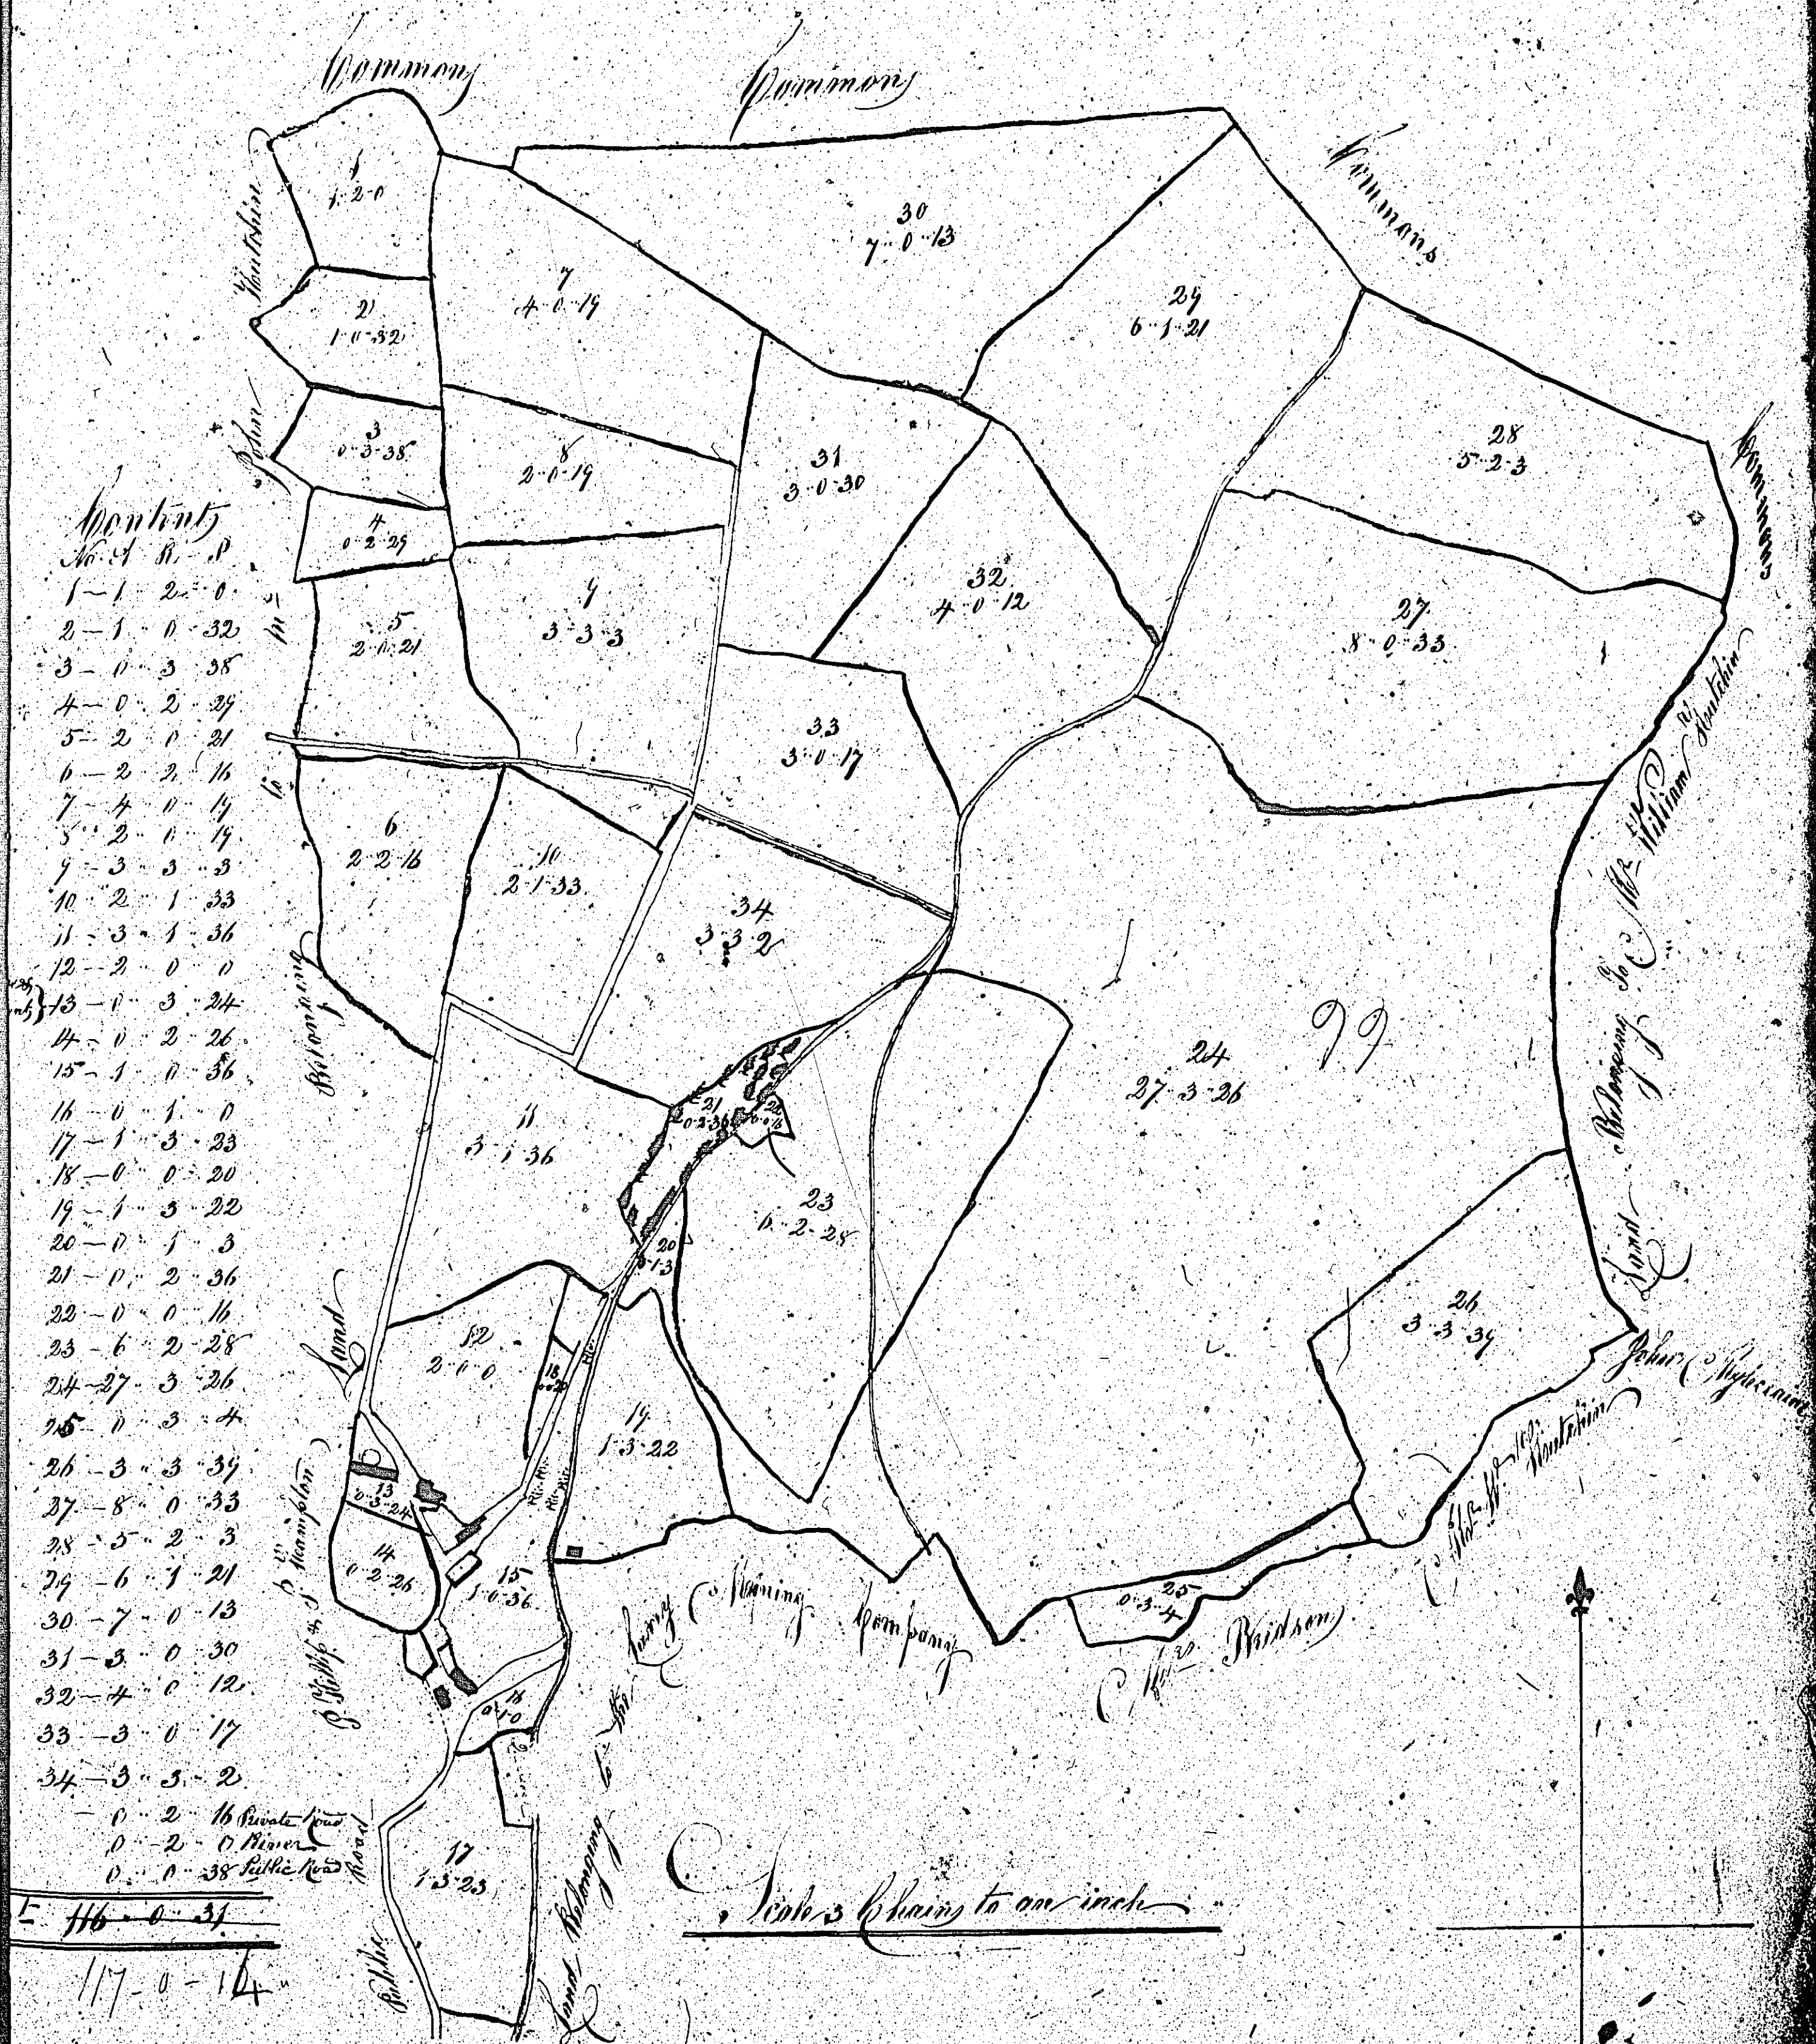

46

Plan and Survey of Balla Brugga and Part of
Balla Wood and Balla Lodge & other Lands
Situate in the Parish of Lonan in the County of
Donegal James Clague - 1862 by Survey

ISLE OF MAN GOVERNMENT: GENERAL REGISTRY