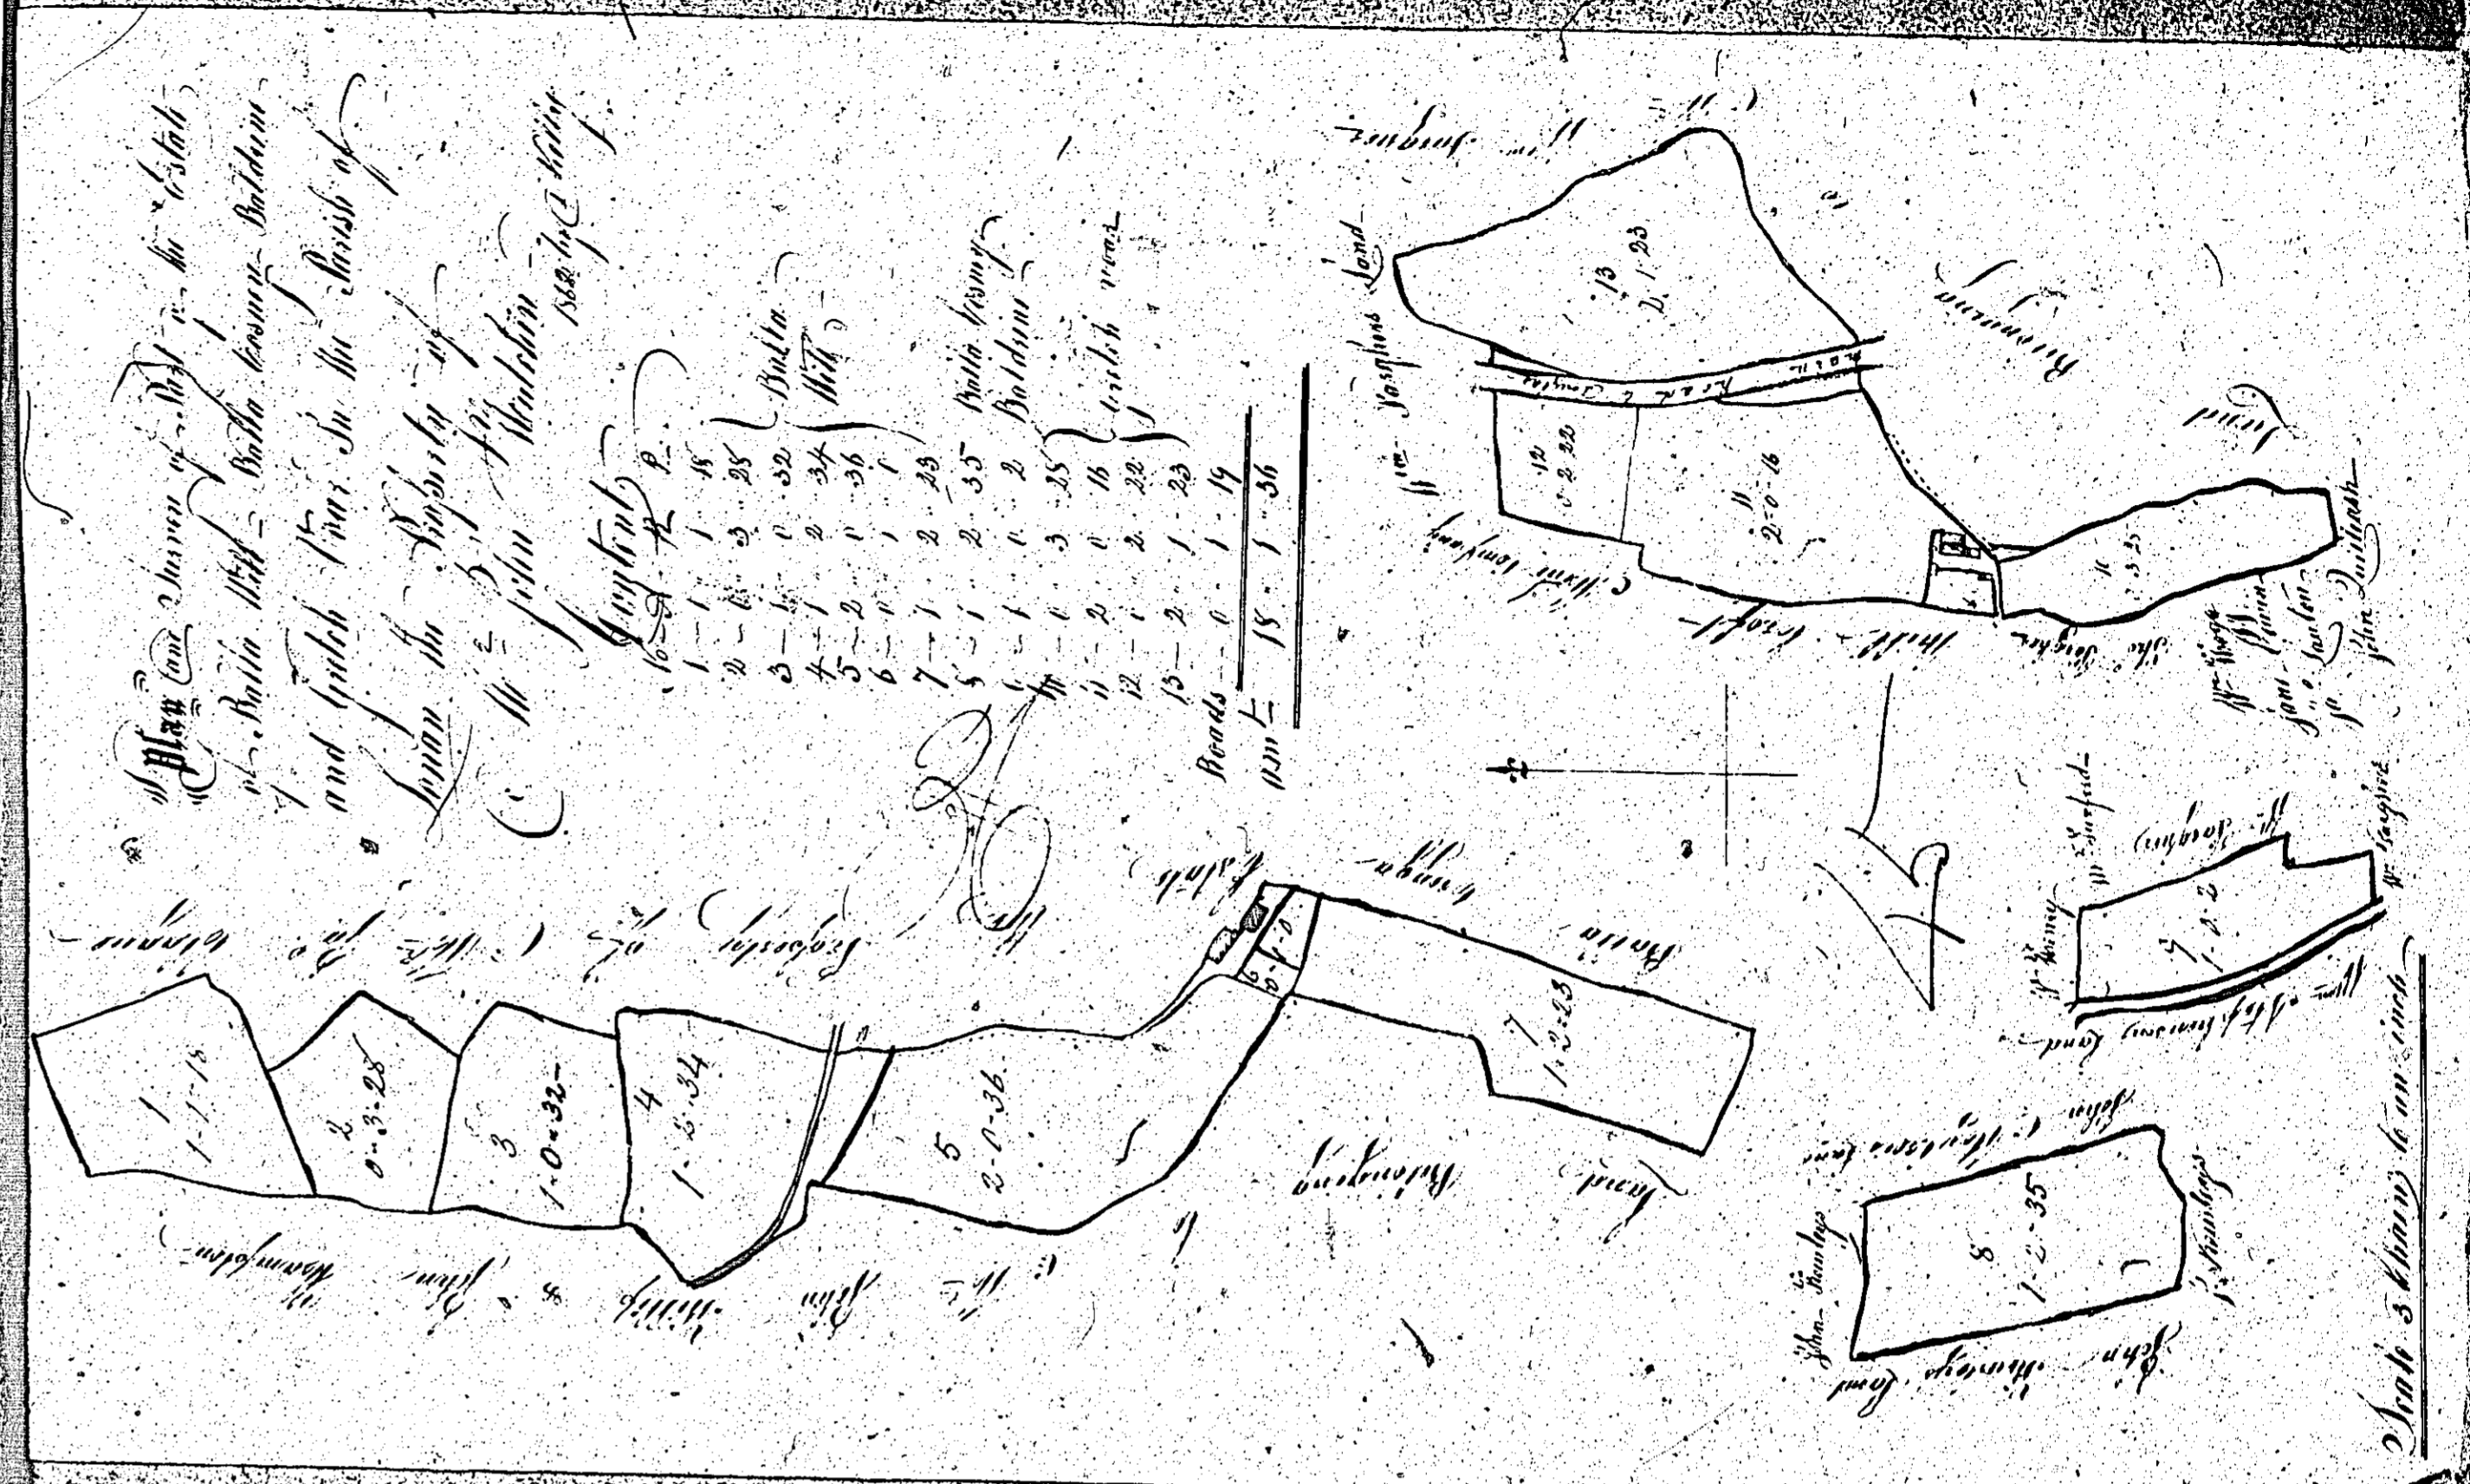

ISLE OF MAN GOVERNMENT: GENERAL REGISTRY

ASYLUM PLANS: PARISH OF LONAN

Original monotone

1:23

ISLE OF MAN GOVERNMENT: GENERAL REGISTRY

ASYLUM PLANS: PARISH OF LONAN

Original monotone

1:23

ISLE OF MAN GOVERNMENT: GENERAL REGISTRY

ASYLUM PLANS: PARISH OF LONAN

Originals coloured

1:23

ISLE OF MAN GOVERNMENT: GENERAL REGISTRY

ASYLUM PLANS: PARISH OF LONAN

Original coloured

1:23

46

Plan and Survey of Balla Brugga and Part of
Balla Wood and Balla Lodge & other Lands
Situate in the Parish of Lonan in the County of
Donegal James Clague - 1862 by Survey

ISLE OF MAN GOVERNMENT: GENERAL REGISTRY

ASYLUM PLANS: PARISH OF LONAN

- 47 Original coloured, marked
- 48 Original coloured
- 49 Original monotone

1:23

ISLE OF MAN GOVERNMENT: GENERAL REGISTRY

ASYLUM PLANS: PARISH OF LONAN

Original coloured

1:23