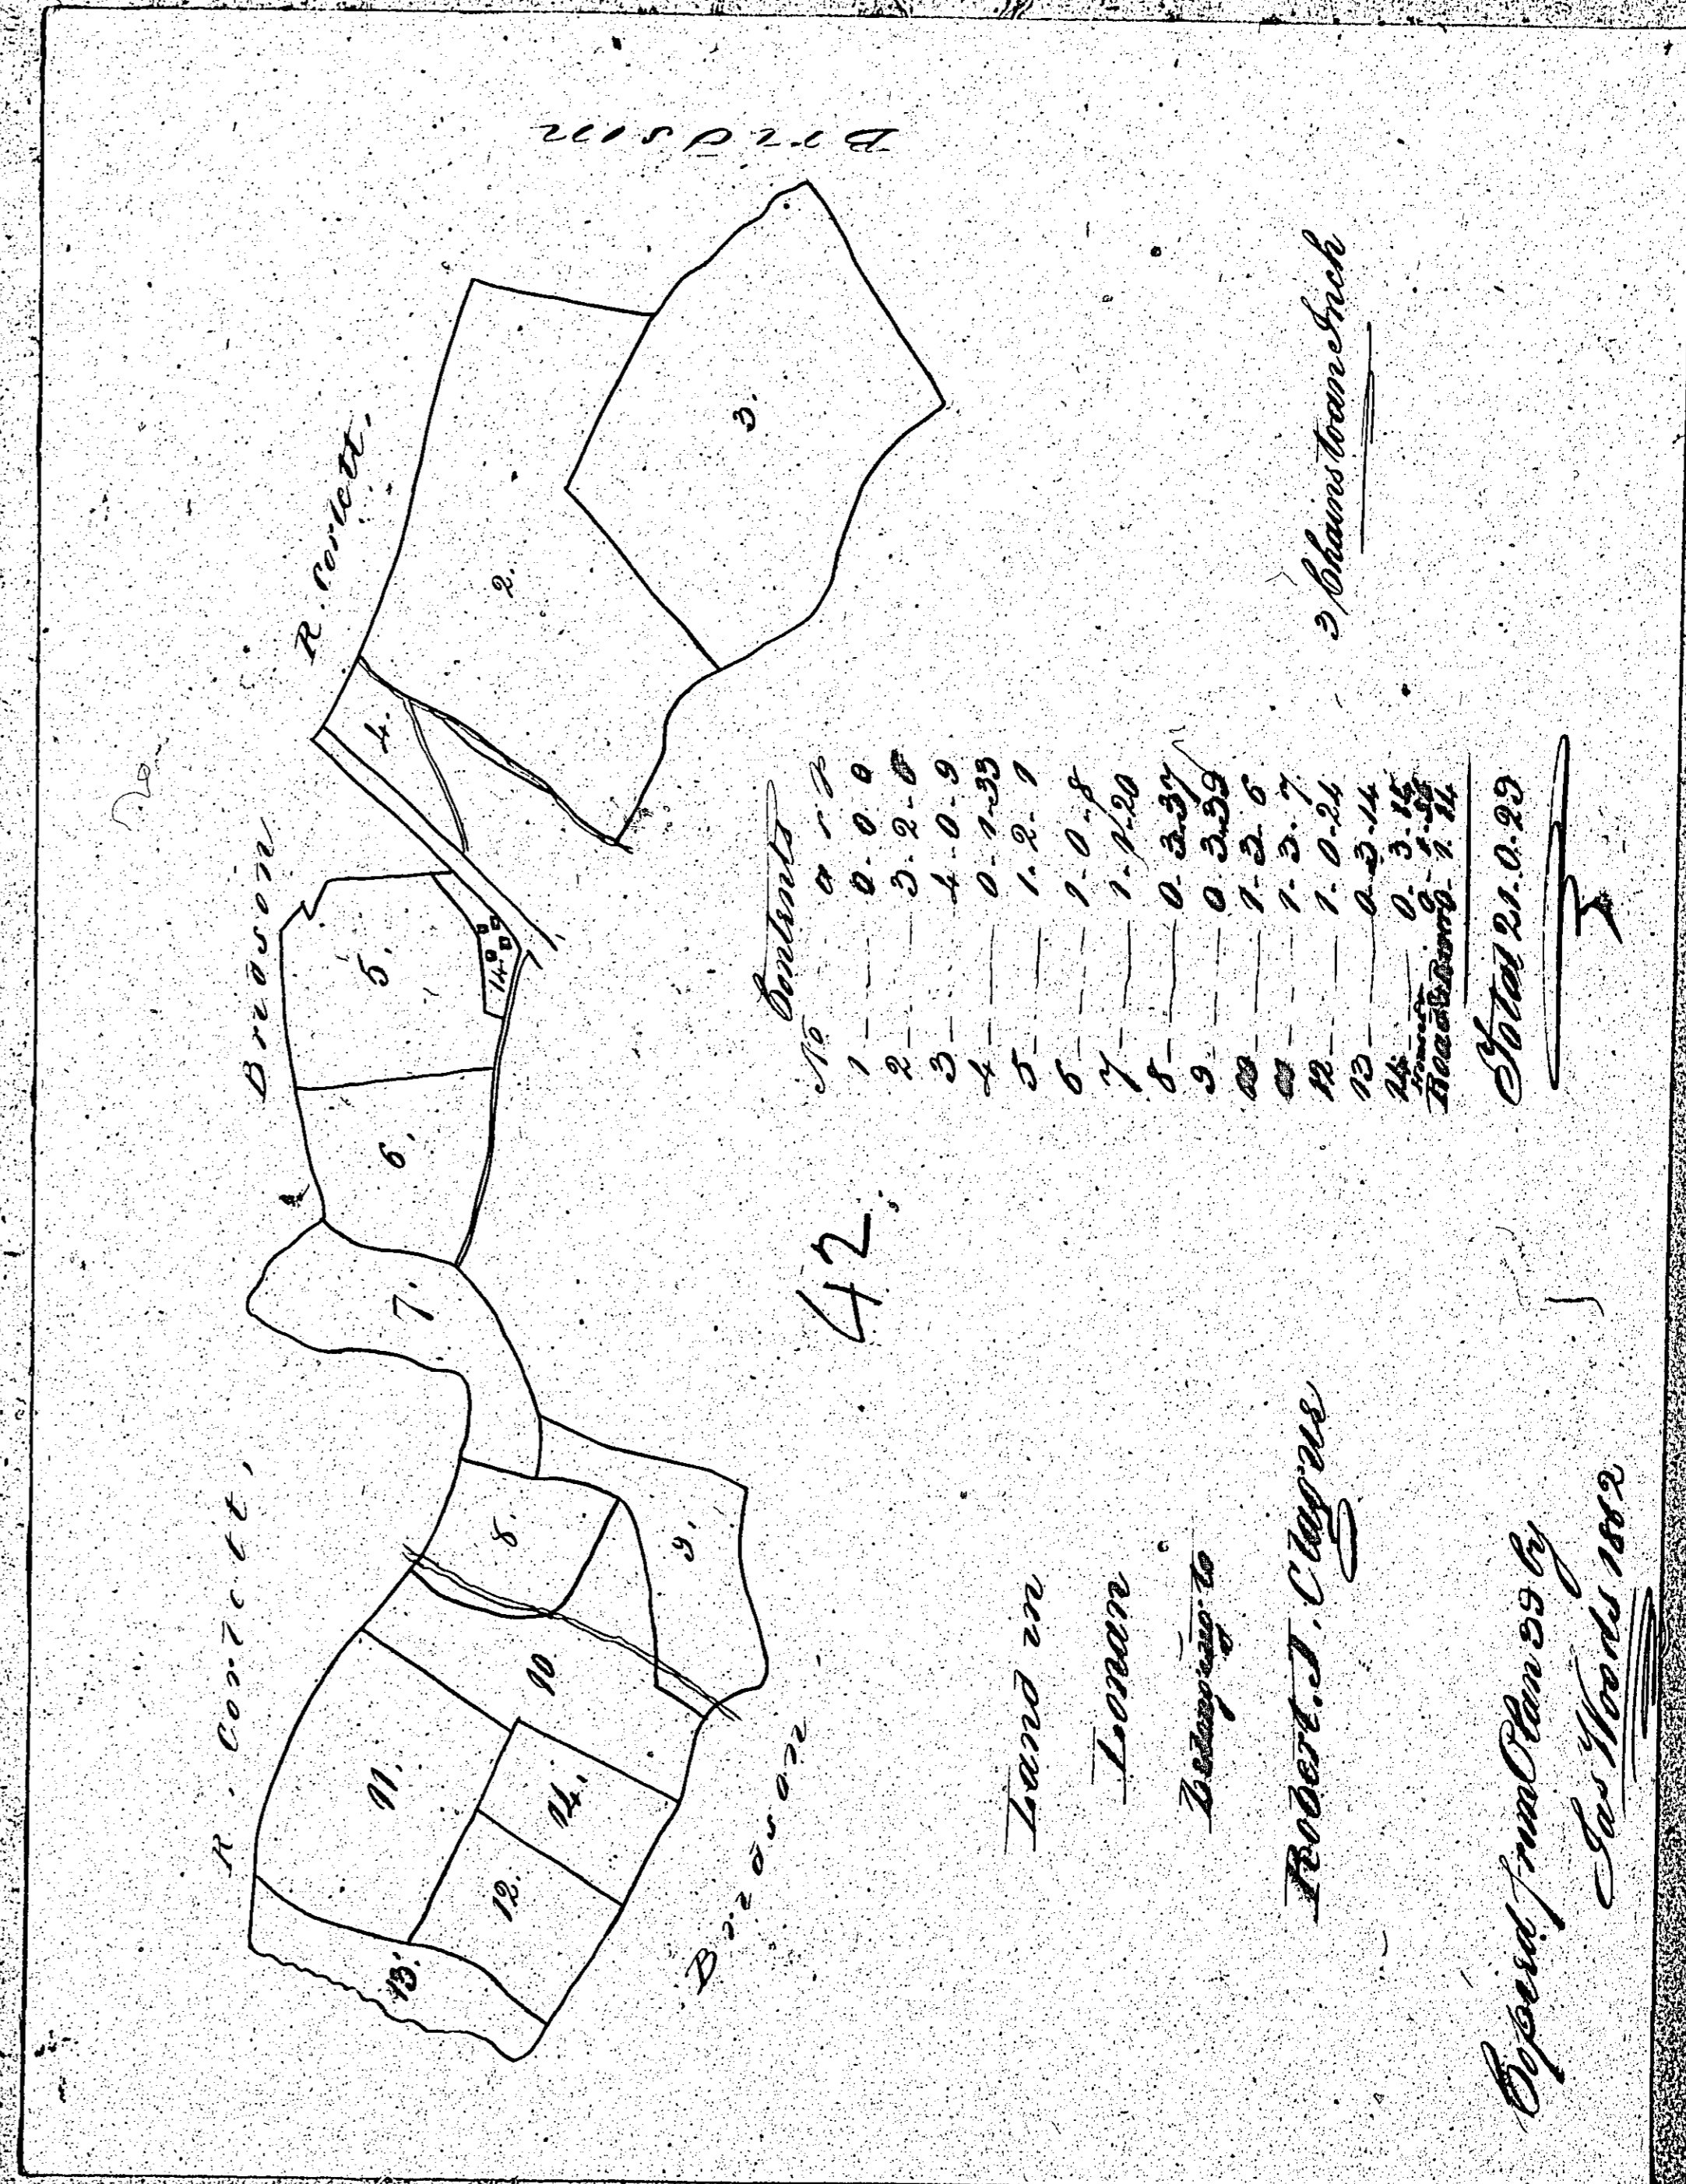

ISLE OF MAN GOVERNMENT: GENERAL REGISTRY

ASYLUM PLANS: PARISH OF LONAN

Original monotone

1:23

ISLE OF MAN GOVERNMENT: GENERAL REGISTRY

ASYLUM PLANS: PARISH OF LONAN

Original monotone

1:23

46

Plan and Survey of Balla Brugga and Part of
Balla Wood and Balla Lodge & other Lands
Situate in the Parish of Lonan in the County of
Donegal James Clague - 1862 by Survey

ISLE OF MAN GOVERNMENT: GENERAL REGISTRY

ASYLUM PLANS: PARISH OF LONAN

- 47 Original coloured, marked
- 48 Original coloured
- 49 Original monotone

1:23

ISLE OF MAN GOVERNMENT: GENERAL REGISTRY

ASYLUM PLANS: PARISH OF LONAN

Original coloured

1:23