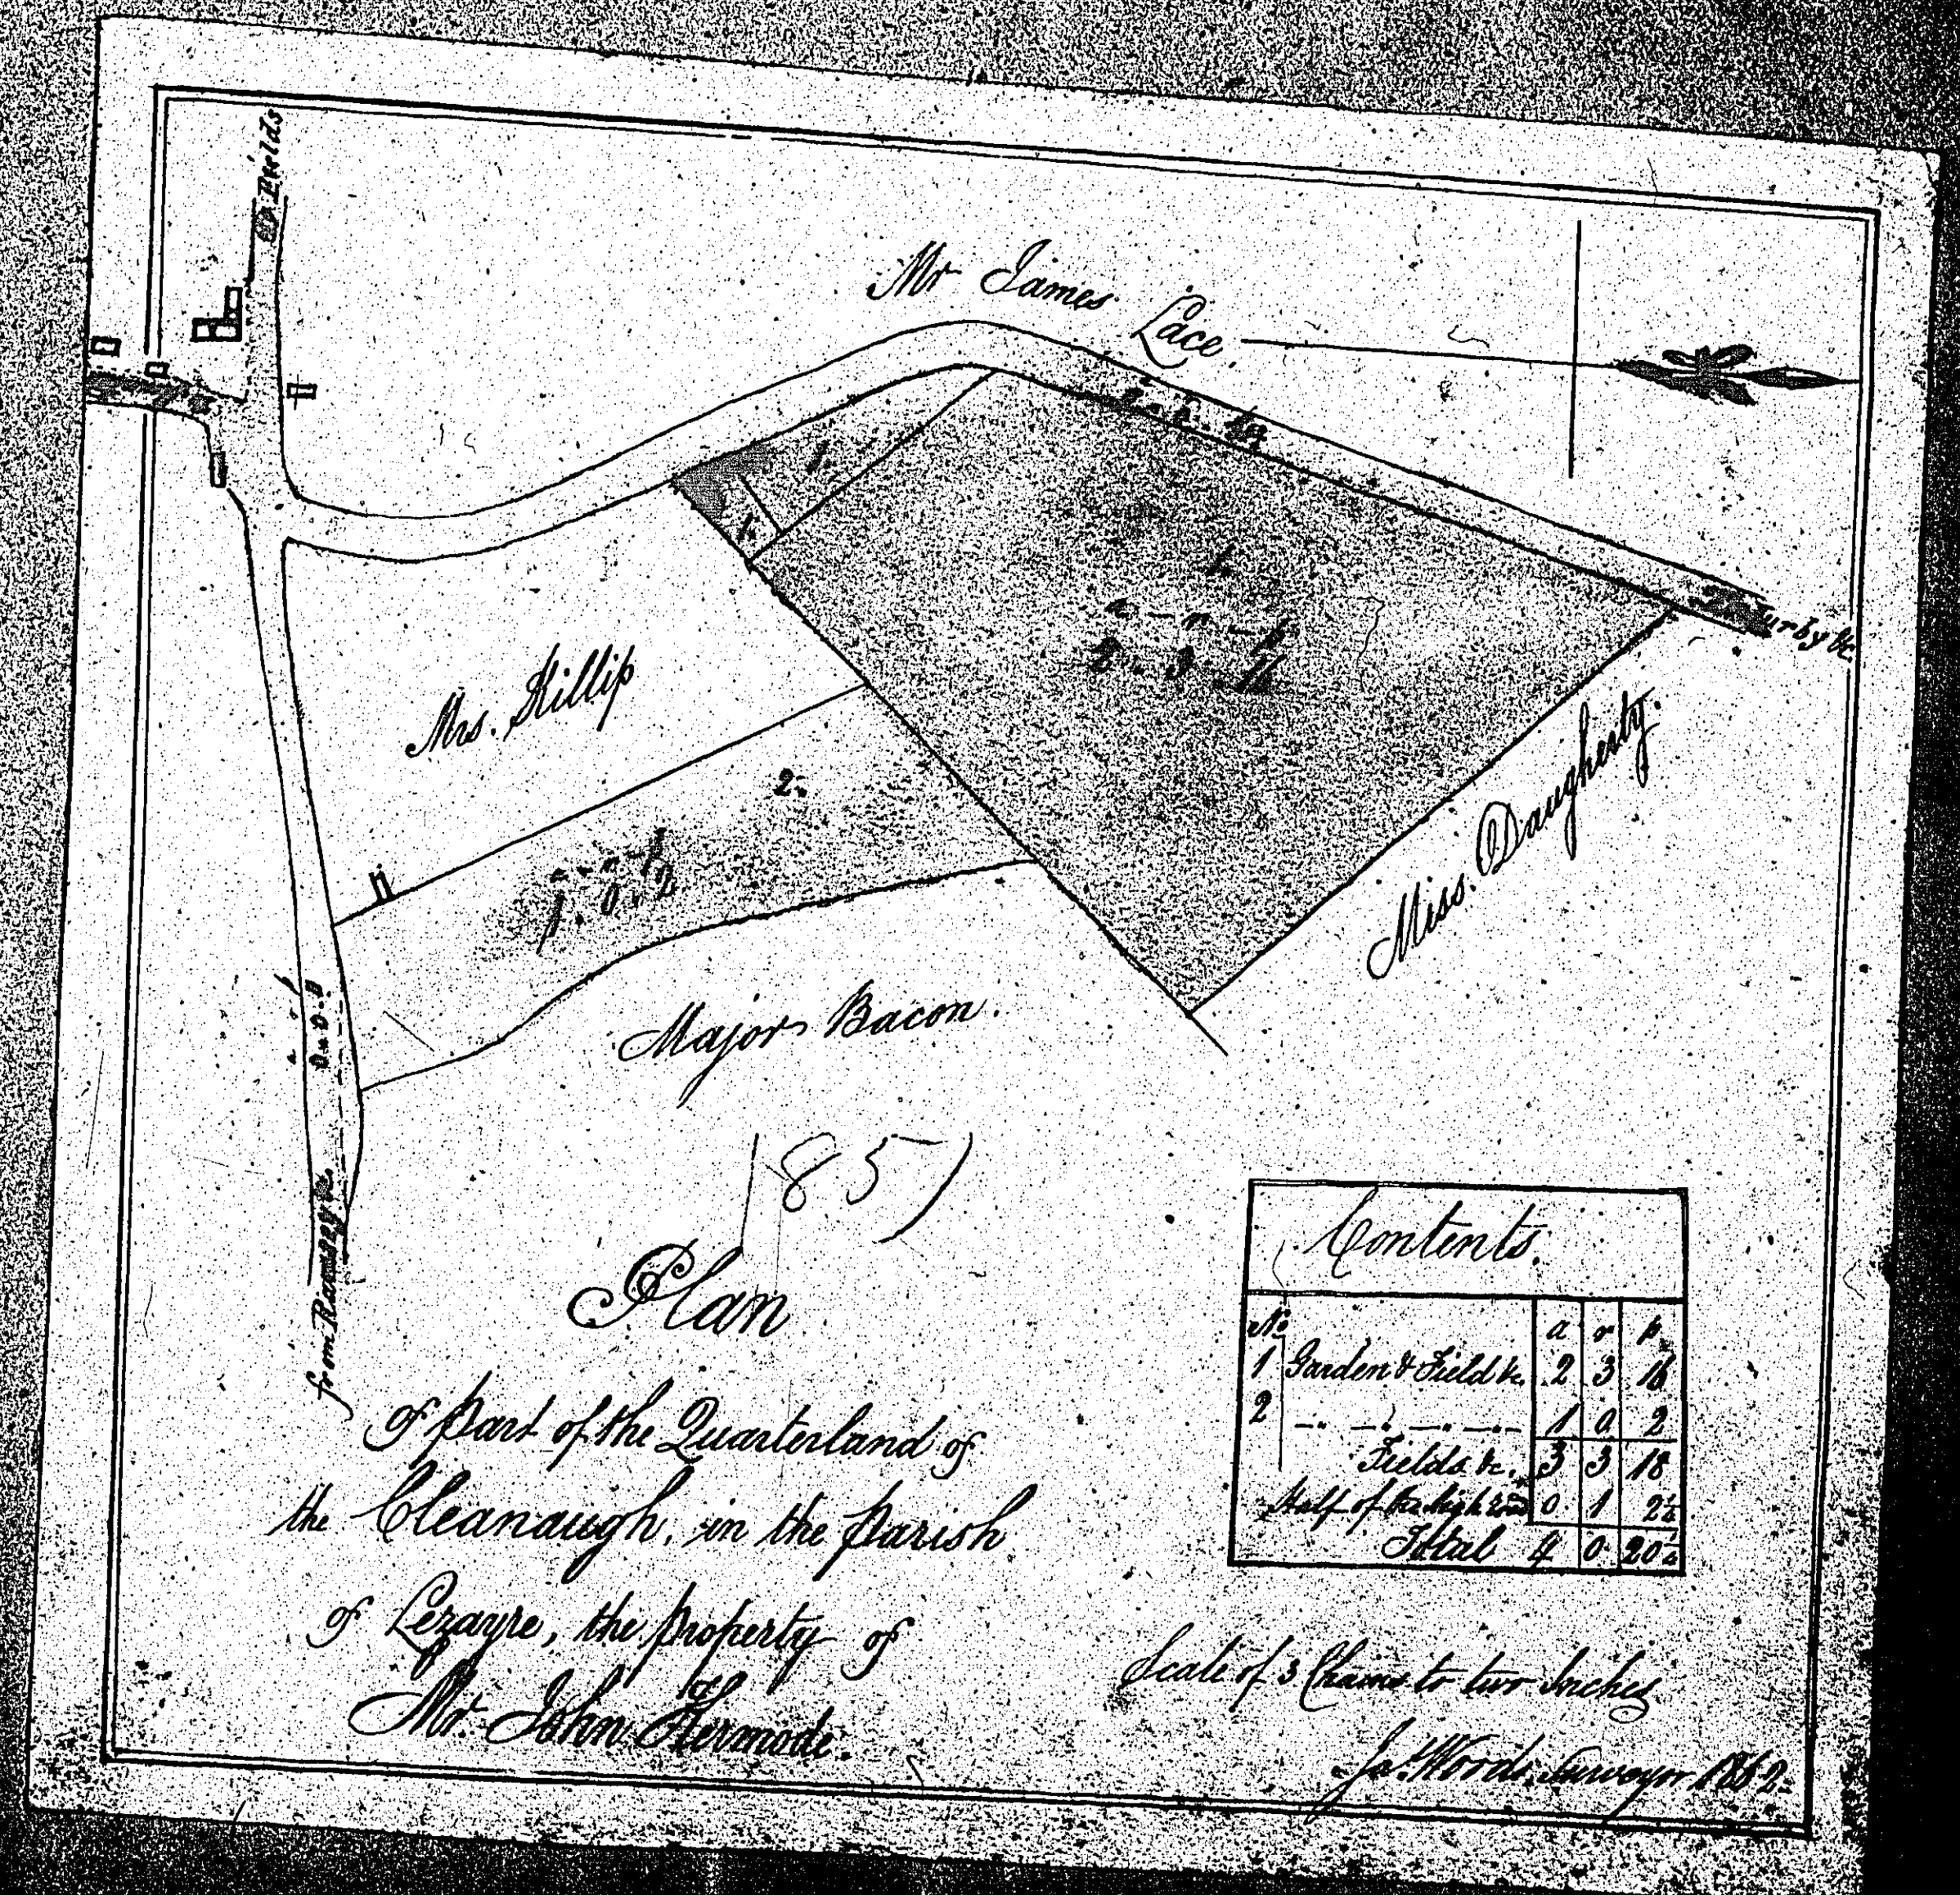

ISLE OF MAN GOVERNMENT: GENERAL REGISTRY

ASYLUM PLANS: PARISH OF LEZAYRE

1:23

- 84 Original monotone
- 85 Original coloured