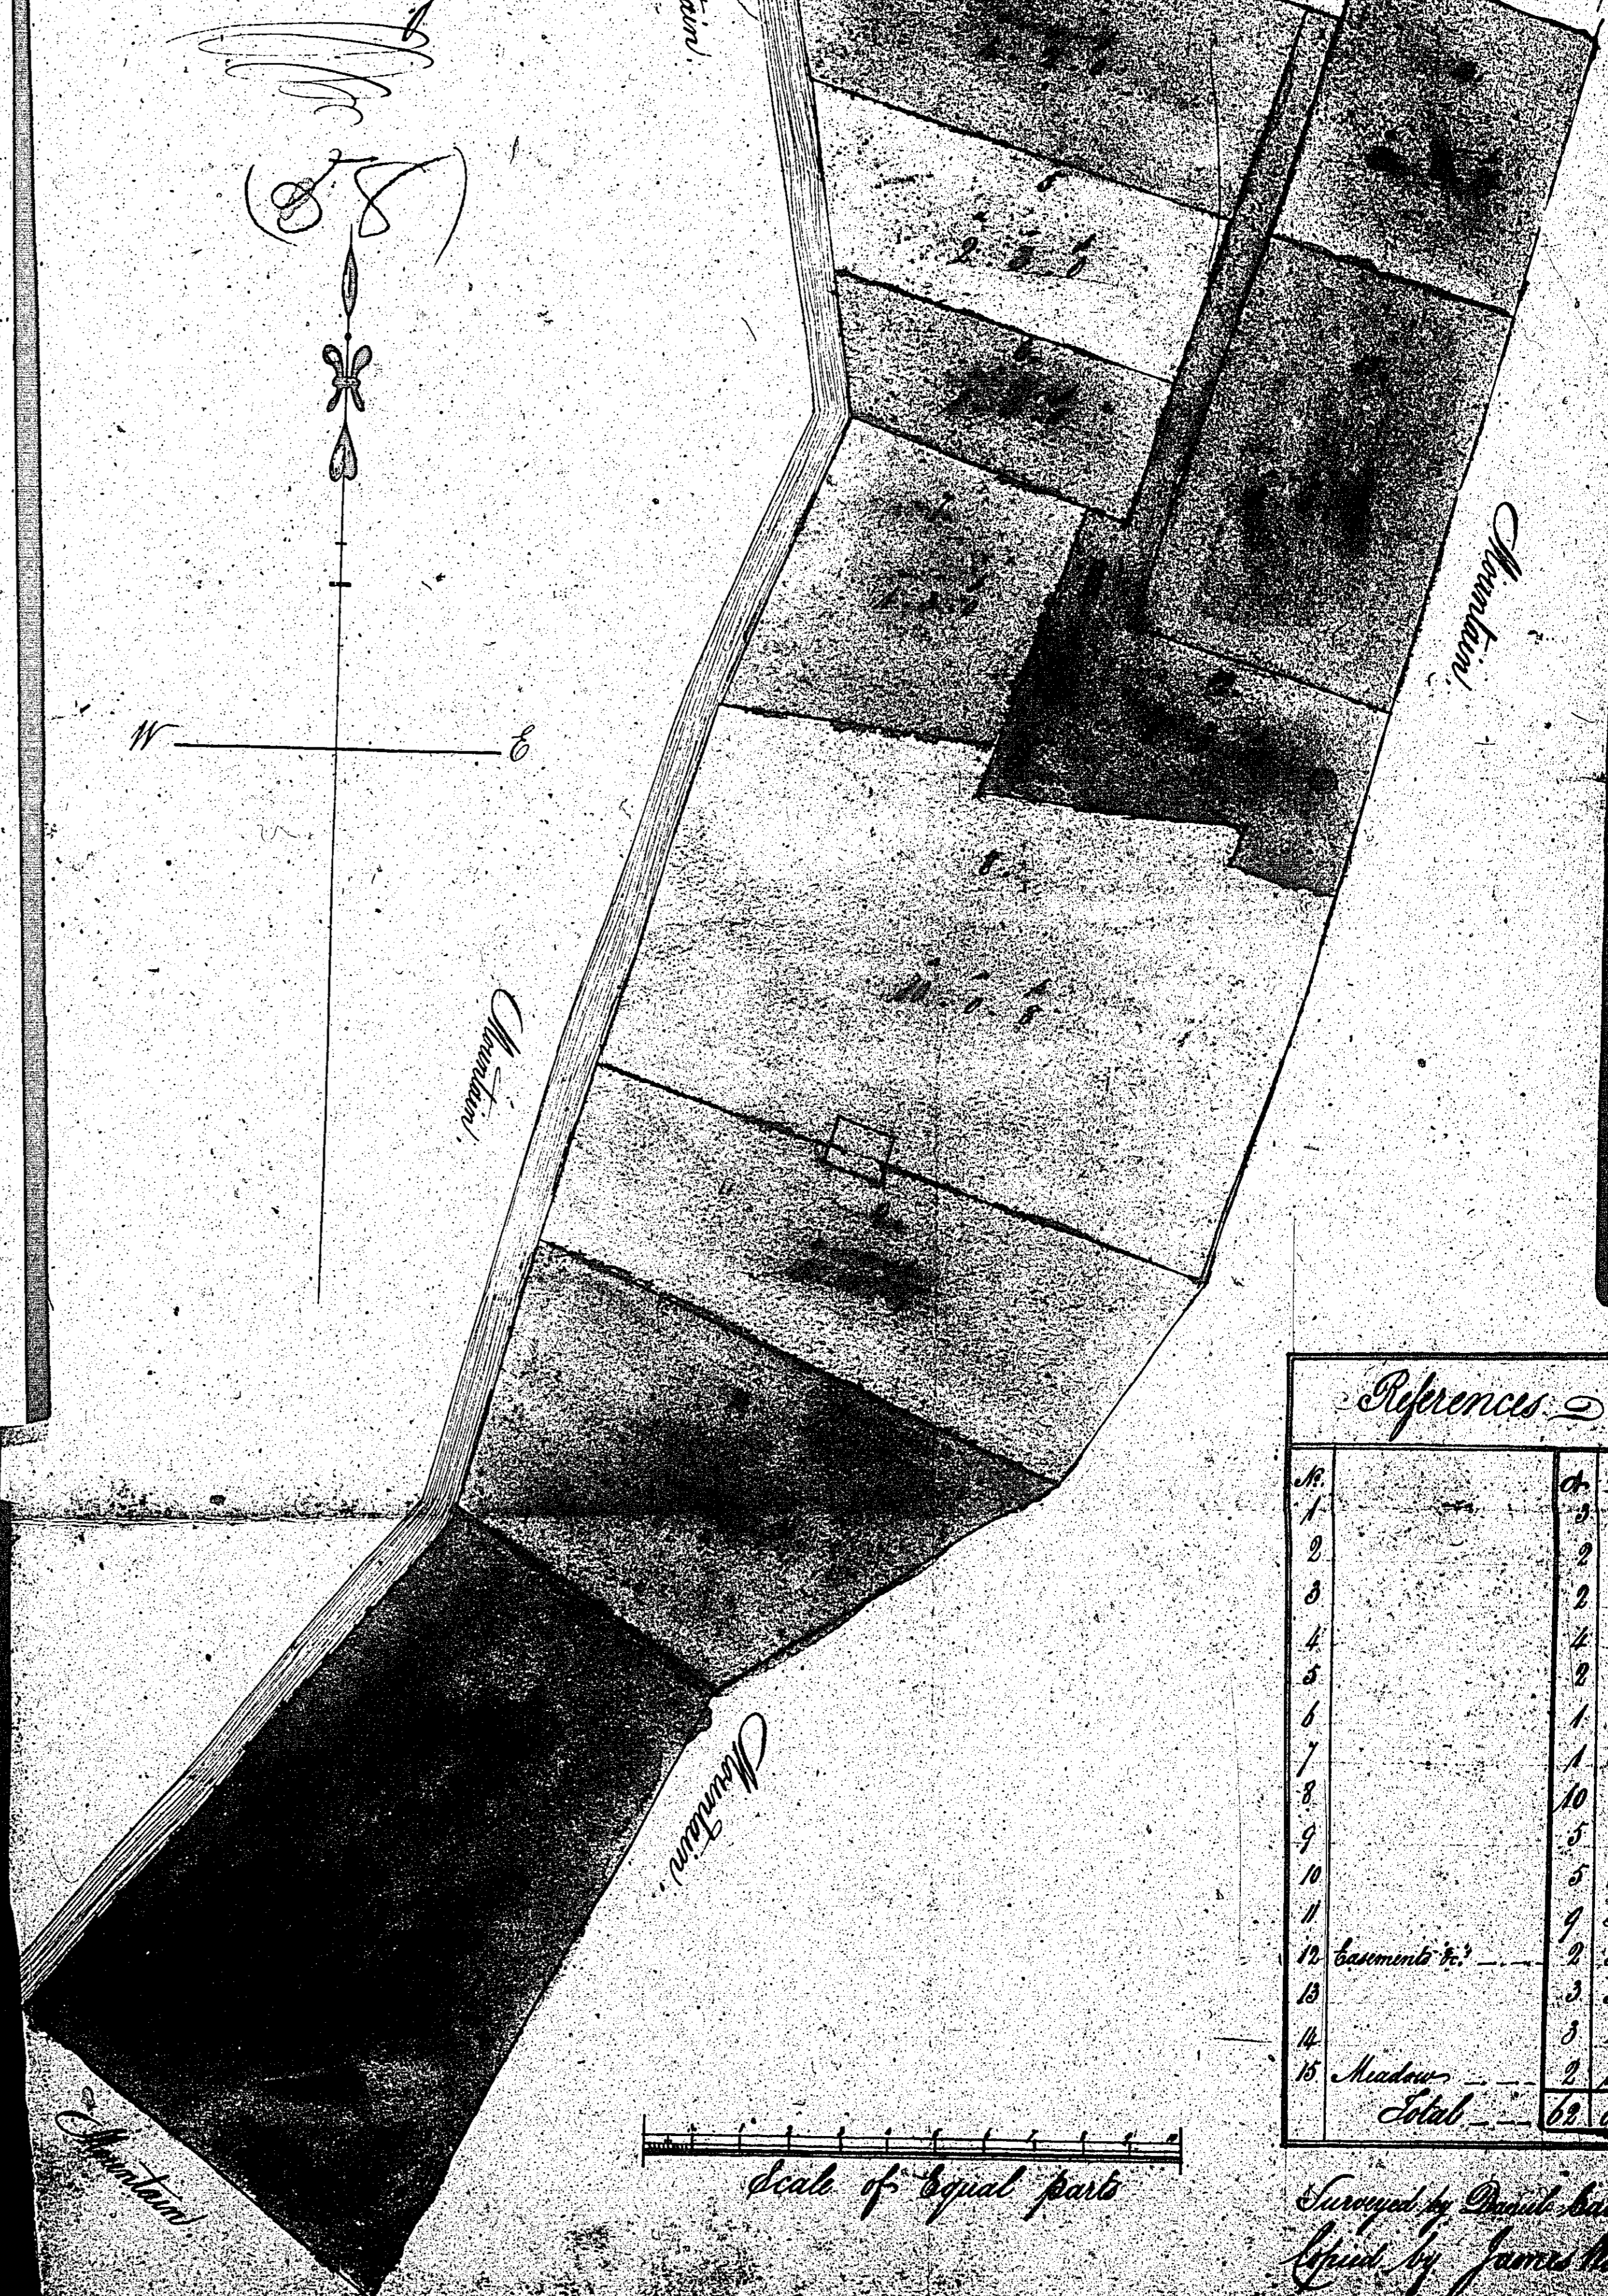

Scale is Shewing 50 an inch

ISLE OF MAN GOVERNMENT: GENERAL REGISTRY  
 ASYLUM PLANS: PARISH OF LEZAYRE  
 Original coloured . . . . . 1:23

Plan of  
**LEHERY RHENNEY**  
 being a tract in the Parish of  
**LEZAYRE**  
 the Property of  
*Mr. Thomas Kelly.*