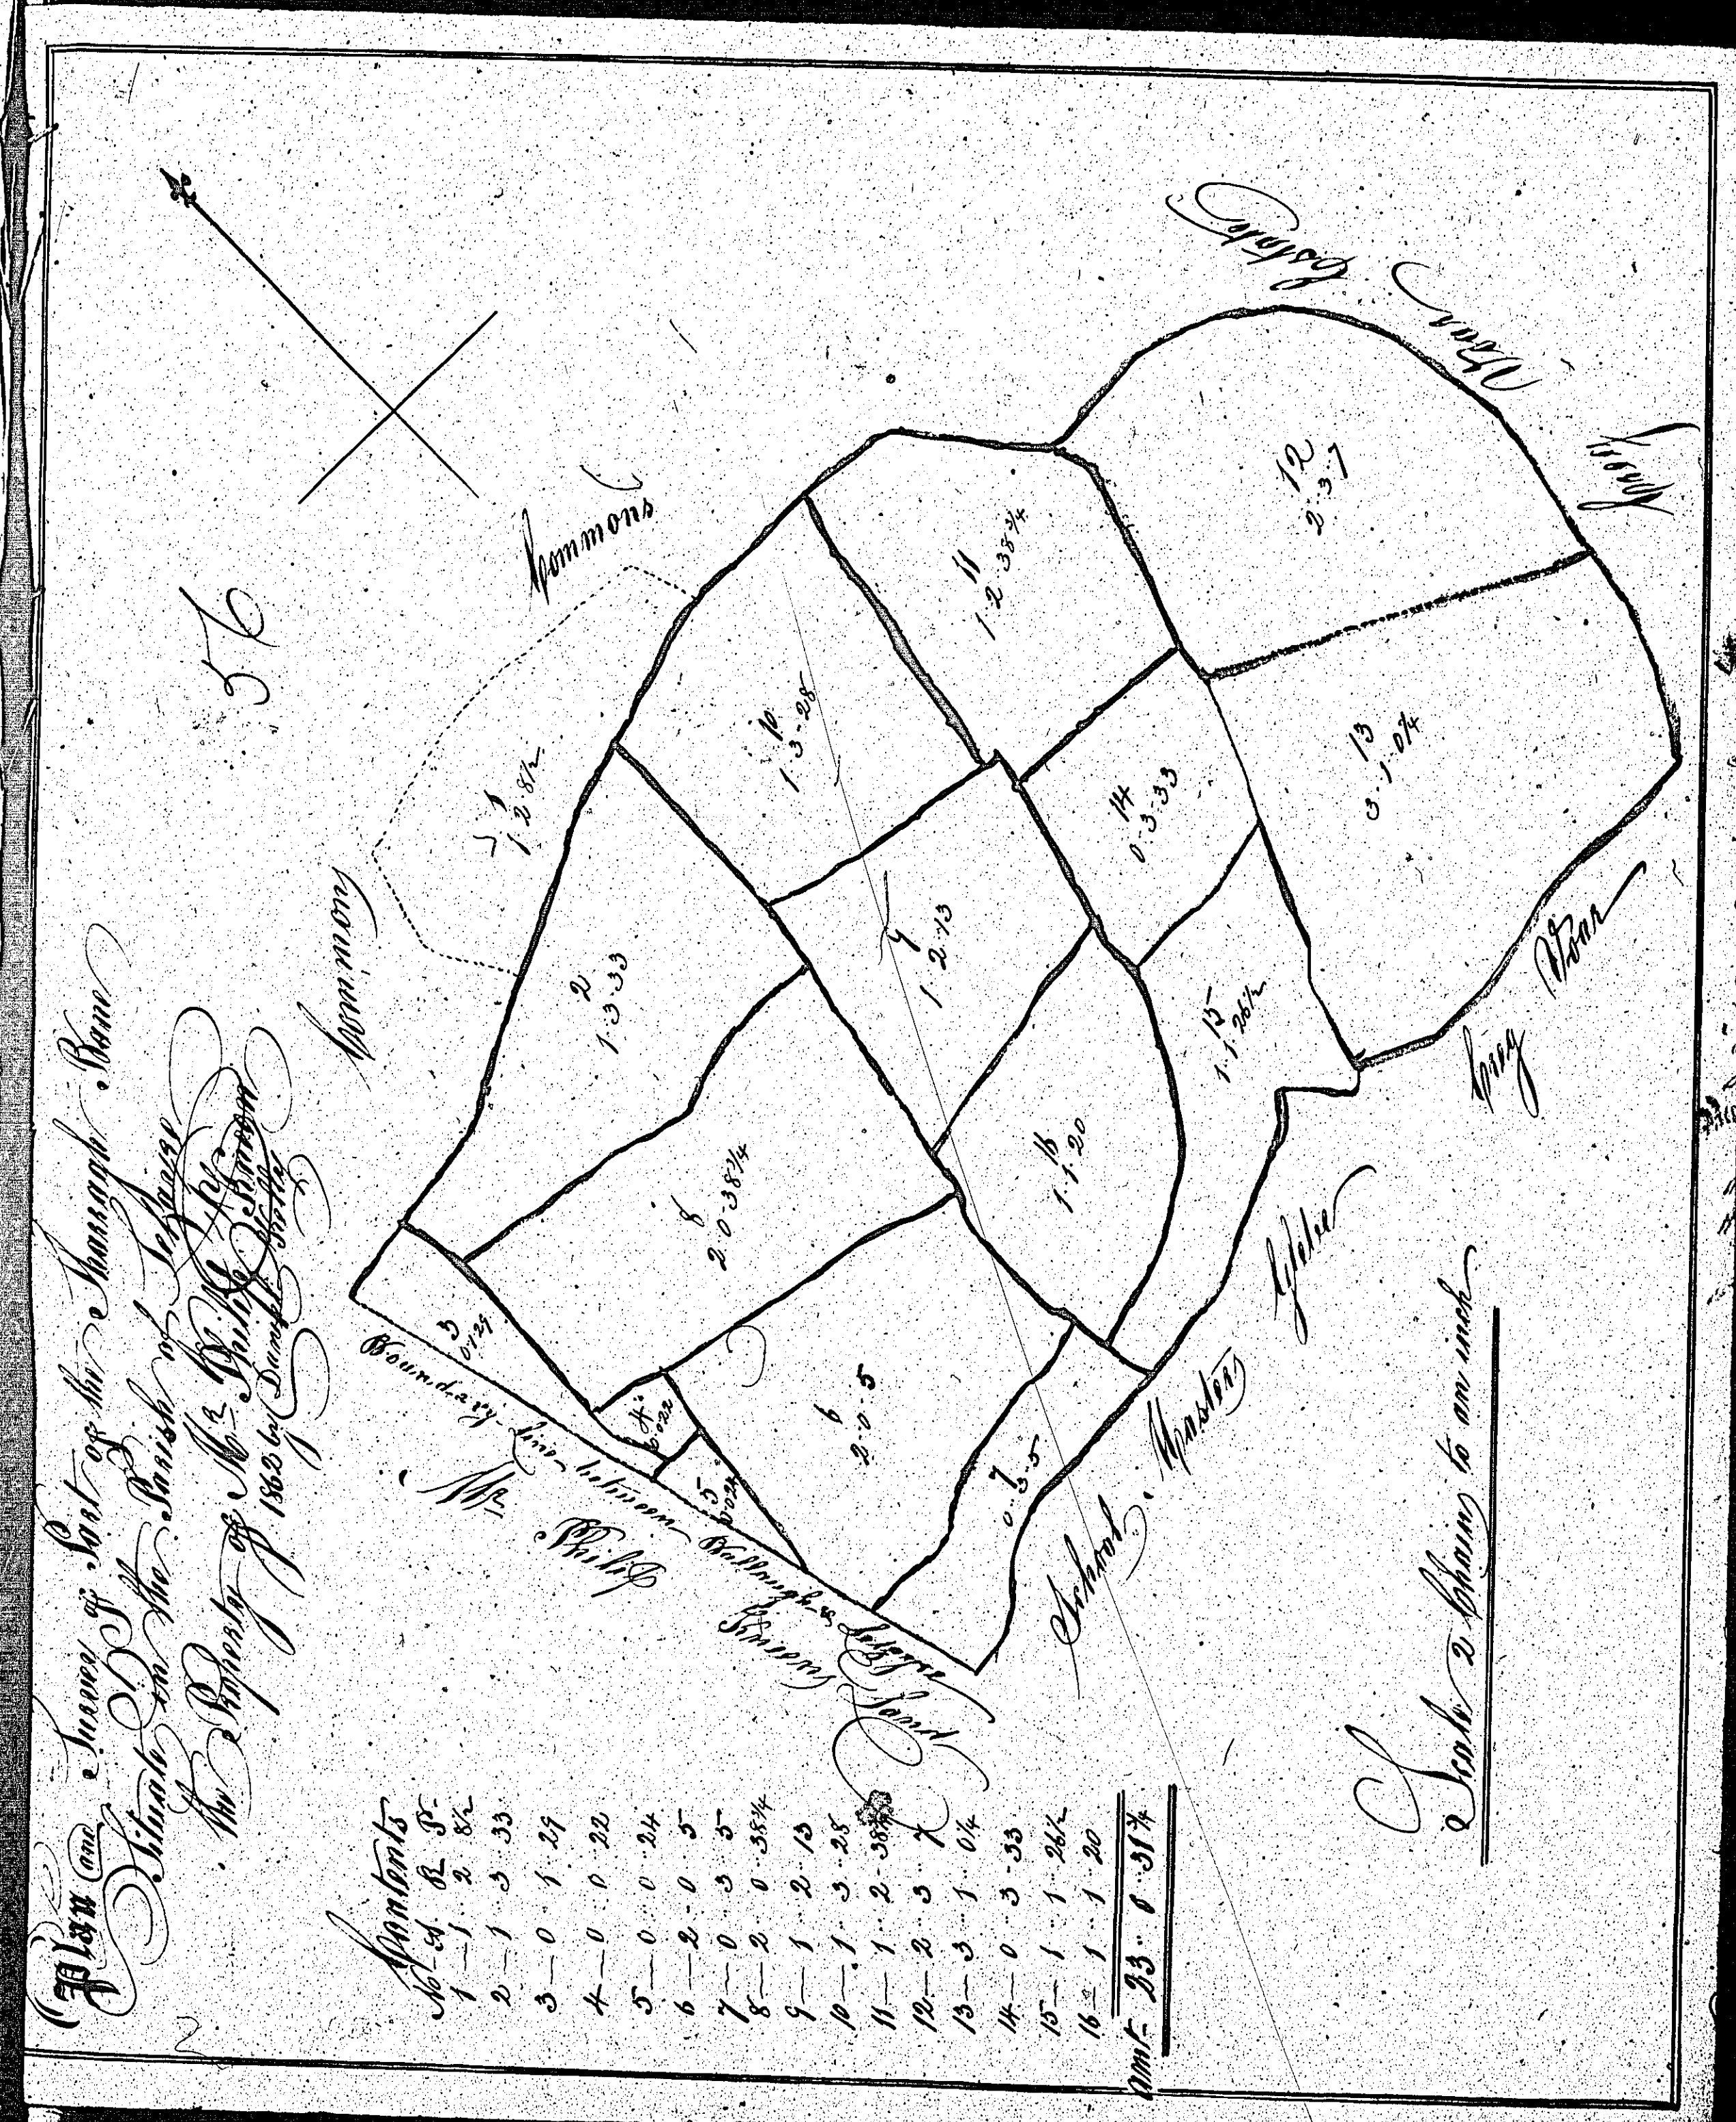

ISLE OF MAN GOVERNMENT: GENERAL REGISTRY  
 ASYLUM PLANS: PARISH OF LEZAYRE

Original coloured

1:23

ISLE OF MAN GOVERNMENT: GENERAL REGISTRY

ASYLUM PLANS: PARISH OF LEZAYRE

Original coloured

1:23

Plan of Asylum of Lezayre being Description Lands  
 Situate in the Parish of Lezayre, Isle of Man  
 the Property of Mr. John Sully  
 1862 by Daniel Sully