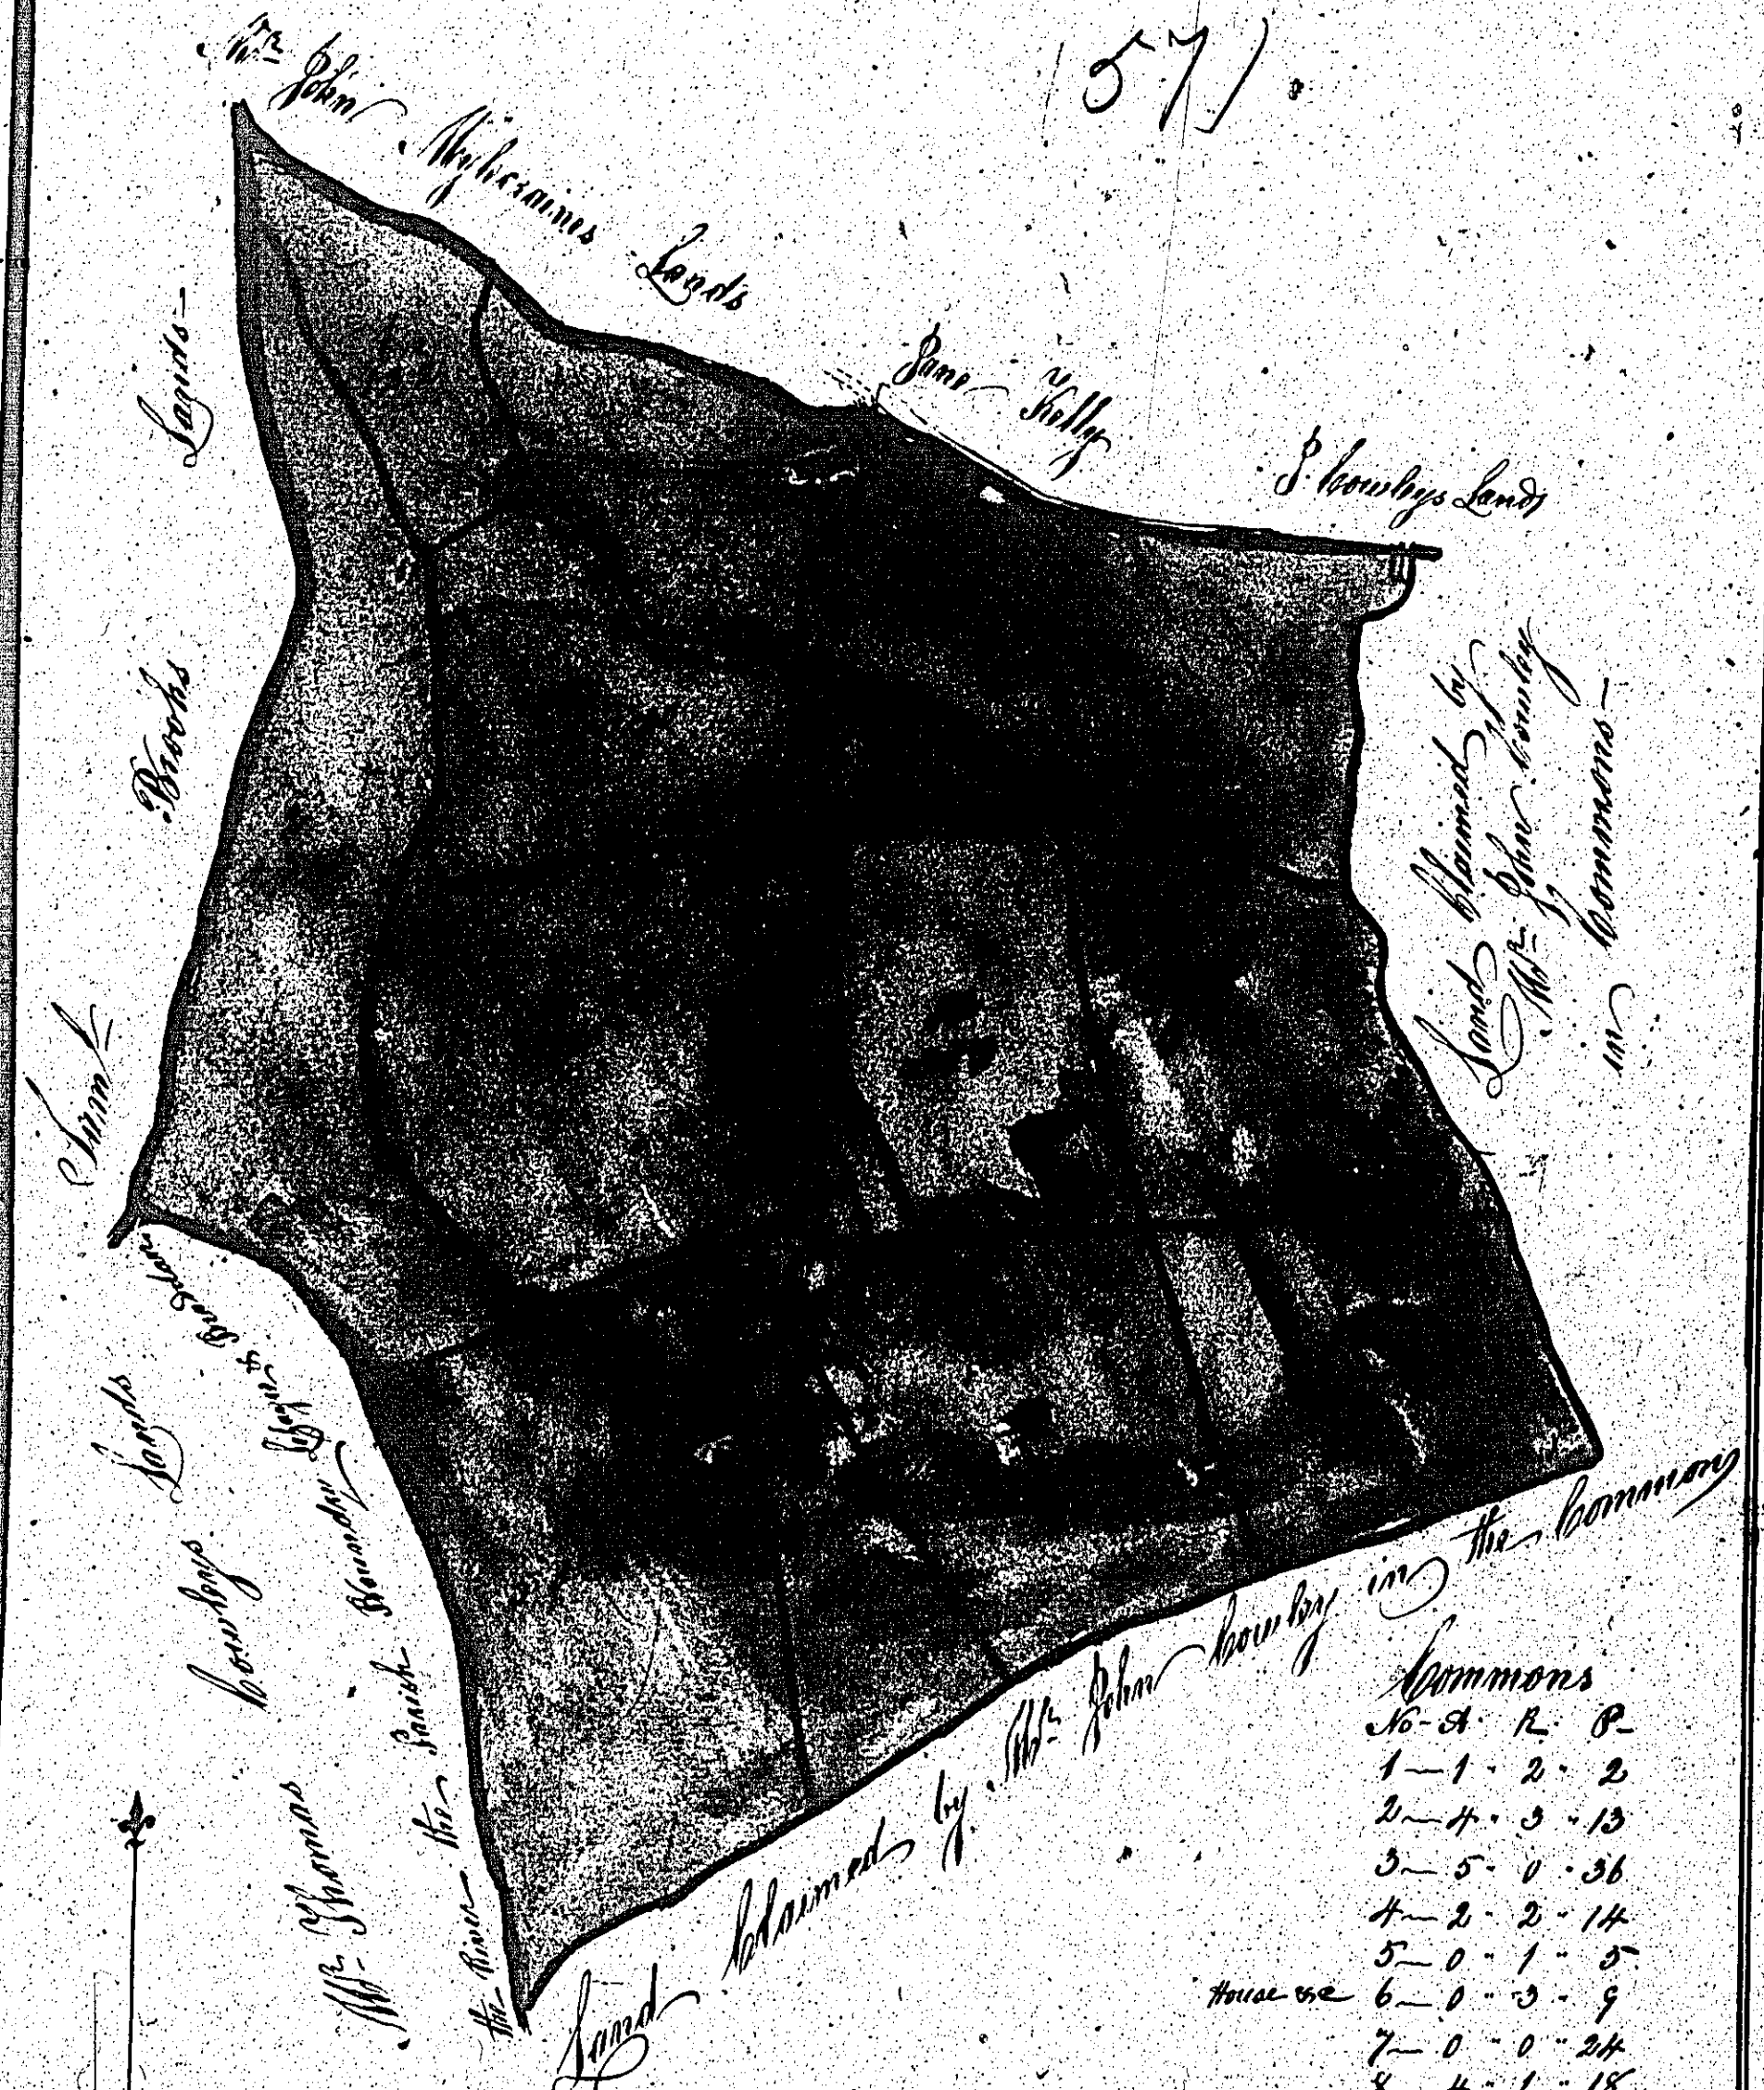

ISLE OF MAN GOVERNMENT: GENERAL REGISTRY

ASYLUM PLANS: PARISH OF LEZAYRE

Original coloured

1:23

Plan of Asylum of Lezayre being Description Lands
Situate in the Parish of Lezayre, Isle of Man
the Property of Mr. John Sully
1862 by Daniel Sully

57

Commons			
16-8-12-8			
1-1-2-2			
2-4-3-13			
3-5-0-38			
4-2-2-14			
5-0-1-5			
6-0-3-9			
7-0-0-34			
8-4-1-18			
9-5-0-20			
10-4-2-22			
11-3-2-0			
12-3-1-9			
13-3-1-2			
14-3-3-15			
Totals - 0-3-2			
Roads - 0-1-38			
amt - 47-3-59			

Scale is Shewing 50 an inch