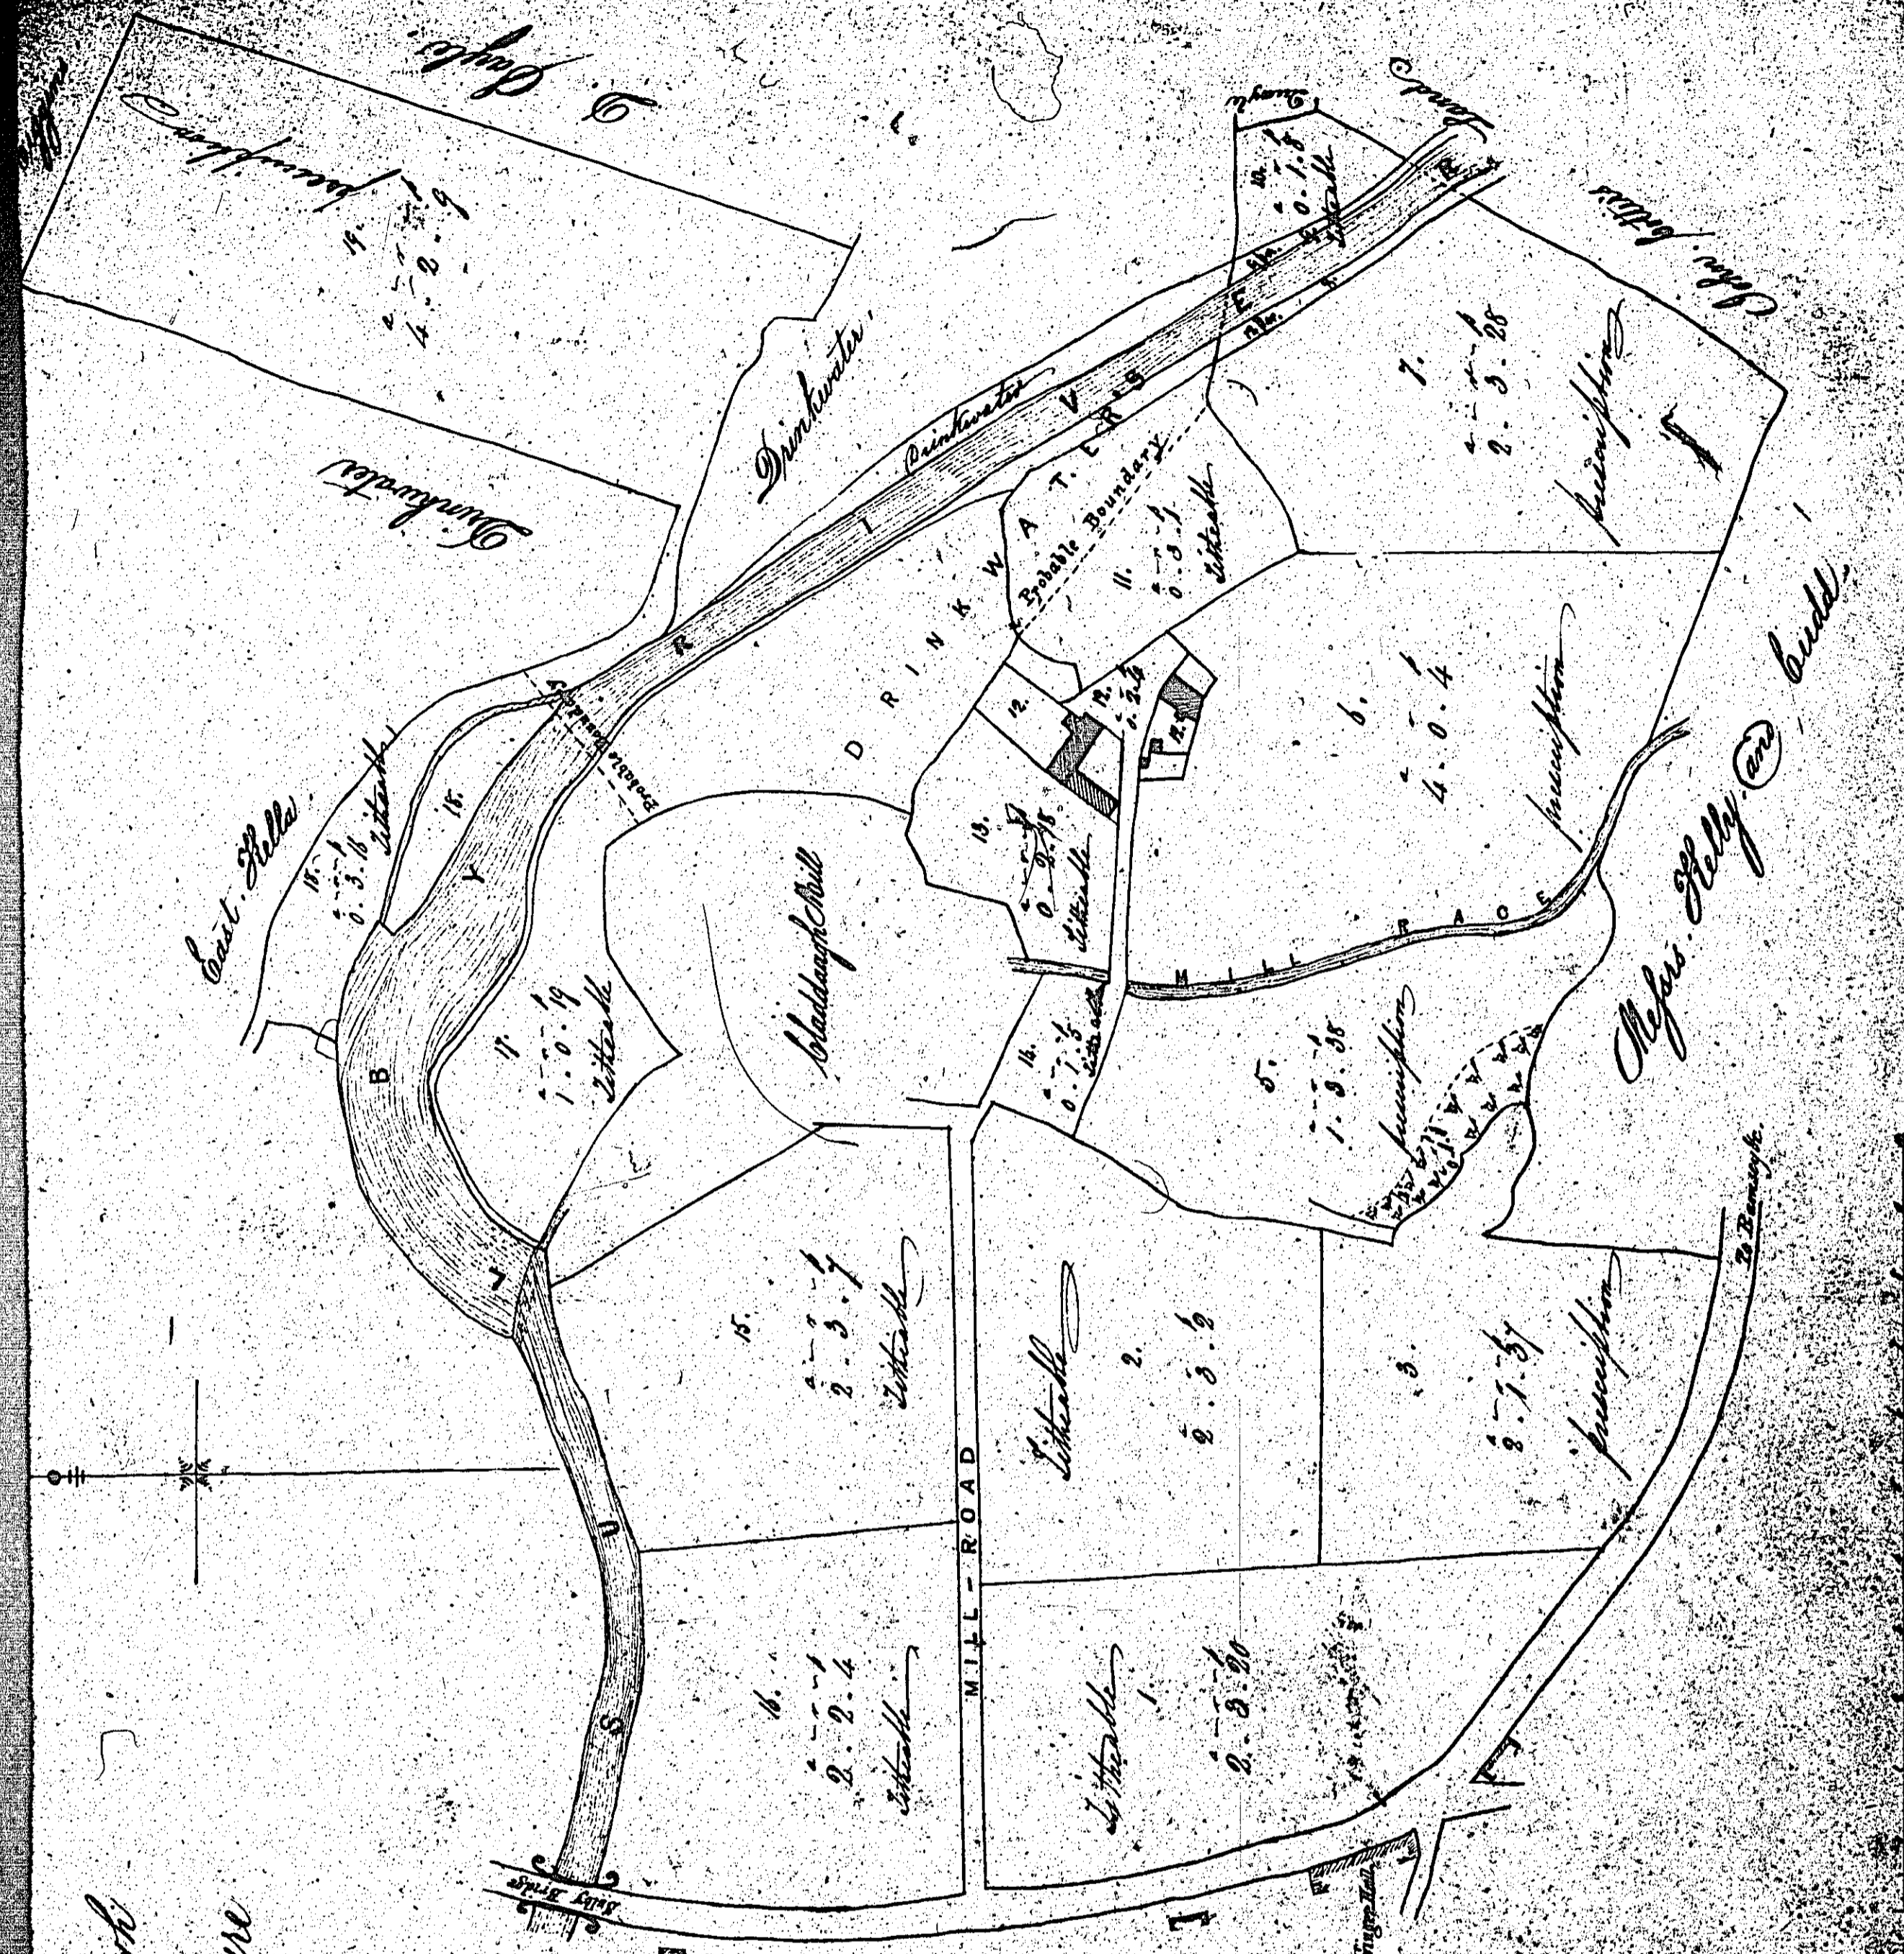

ISLE OF MAN GOVERNMENT: GENERAL REGISTRY

ASYLUM PLANS: PARISH OF LEZAYRE

Original monotone

1:23

*Plan of the Lezayre
in the parish of Lezayre
the property of
Mr. Donal Lezayre*

35

Contents	
1	2
3	4
5	6
7	8
9	10
11	12
13	14
15	16
17	18
19	20
21	22
23	24
25	26
27	28
29	30
31	32
33	34
35	36
37	38
39	40
41	42
43	44
45	46
47	48
49	50
51	52
53	54
55	56
57	58
59	60
61	62
63	64
65	66
67	68
69	70
71	72
73	74
75	76
77	78
79	80
81	82
83	84
85	86
87	88
89	90
91	92
93	94
95	96
97	98
99	100

Drawn by the Surveyor General

ISLE OF MAN GOVERNMENT: GENERAL REGISTRY

ASYLUM PLANS: PARISH OF LEZAYRE

1:23

- 36 Original monotone
- 37 Original coloured

ISLE OF MAN GOVERNMENT: GENERAL REGISTRY

ASYLUM PLANS: PARISH OF LEZAYRE

Original coloured

1:23

Subdivisions

1	0	0	0
2	0	0	0
3	0	0	0
4	0	0	0
5	0	0	0
6	0	0	0
7	0	0	0
8	0	0	0
9	0	0	0
10	0	0	0
11	0	0	0
12	0	0	0
13	0	0	0
14	0	0	0
15	0	0	0
16	0	0	0
17	0	0	0
18	0	0	0
19	0	0	0
20	0	0	0
21	0	0	0
22	0	0	0
Total	109	3	28

Parish of
LEZAYRE
Surveyed by
A. S. D. Lamont Esq.

Scale - 3 inches = 100 feet