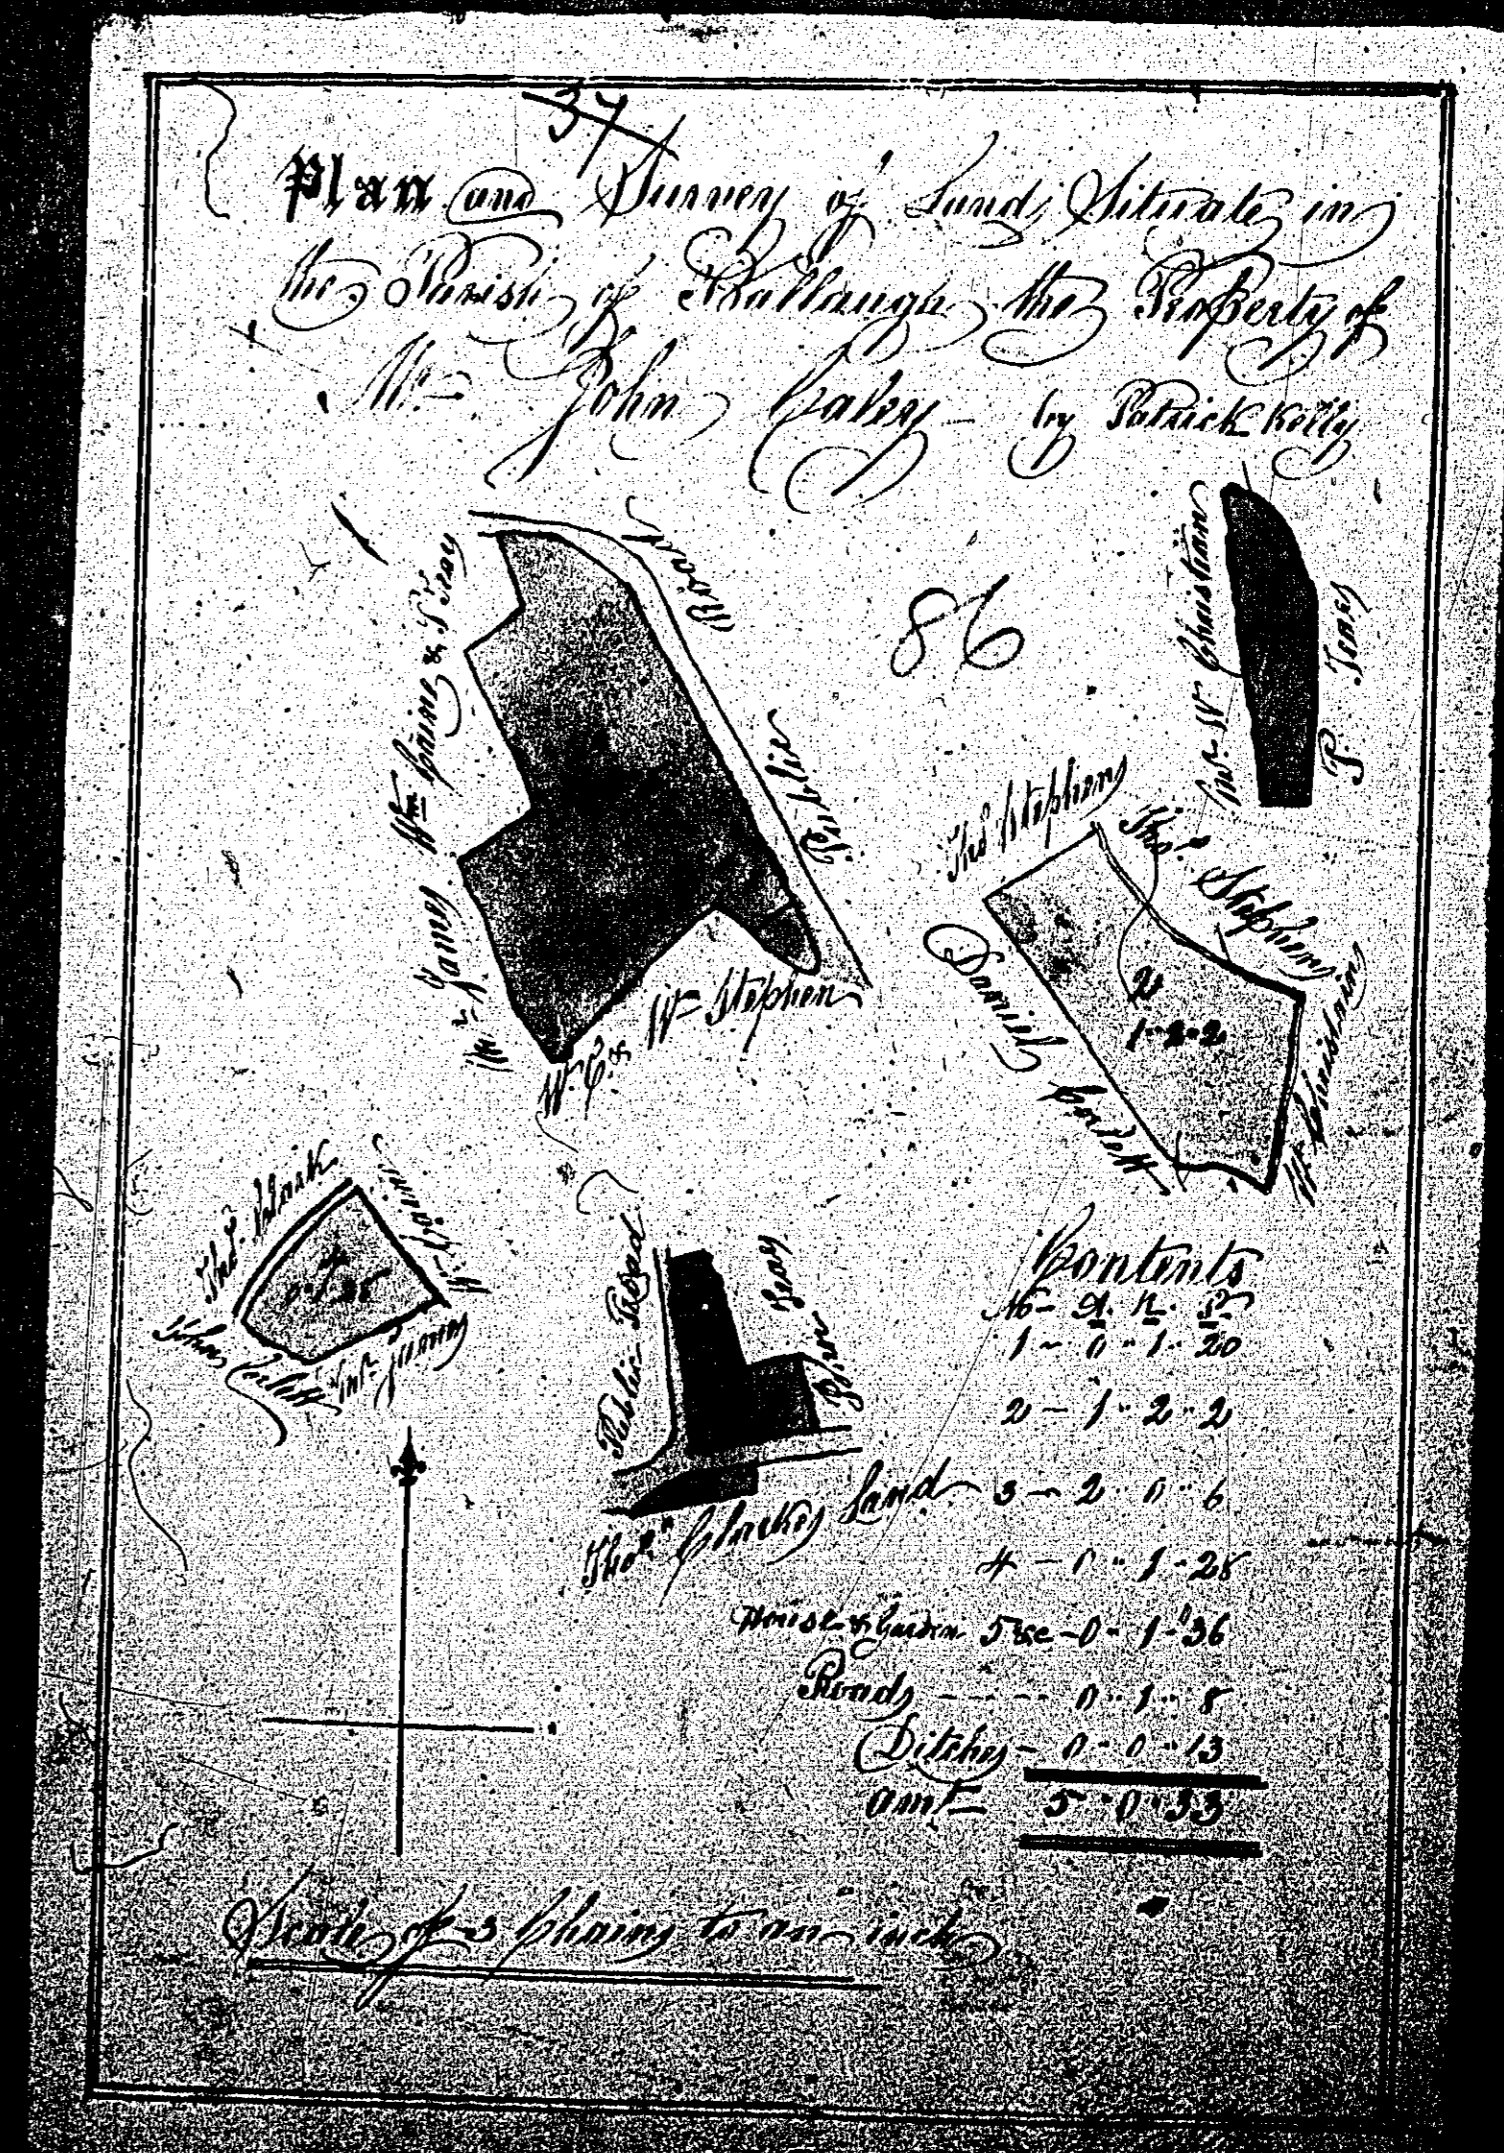

ISLE OF MAN GOVERNMENT: GENERAL REGISTRY

ASYLUM PLANS: PARISH OF BALLAUGH

- 85 Original coloured (decorative)
- 86 Original coloured

1:23

ISLE OF MAN GOVERNMENT: GENERAL REGISTRY

ASYLUM PLANS: PARISH OF BALLAUGH

- 87 Original coloured
- 88 Original monotone

1:23

ISLE OF MAN GOVERNMENT: GENERAL REGISTRY

ASYLUM PLANS: PARISH OF BALLAUGH

Originals coloured *

1:23

ISLE OF MAN GOVERNMENT: GENERAL REGISTRY

ASYLUM PLANS: PARISH OF BALLAUGH