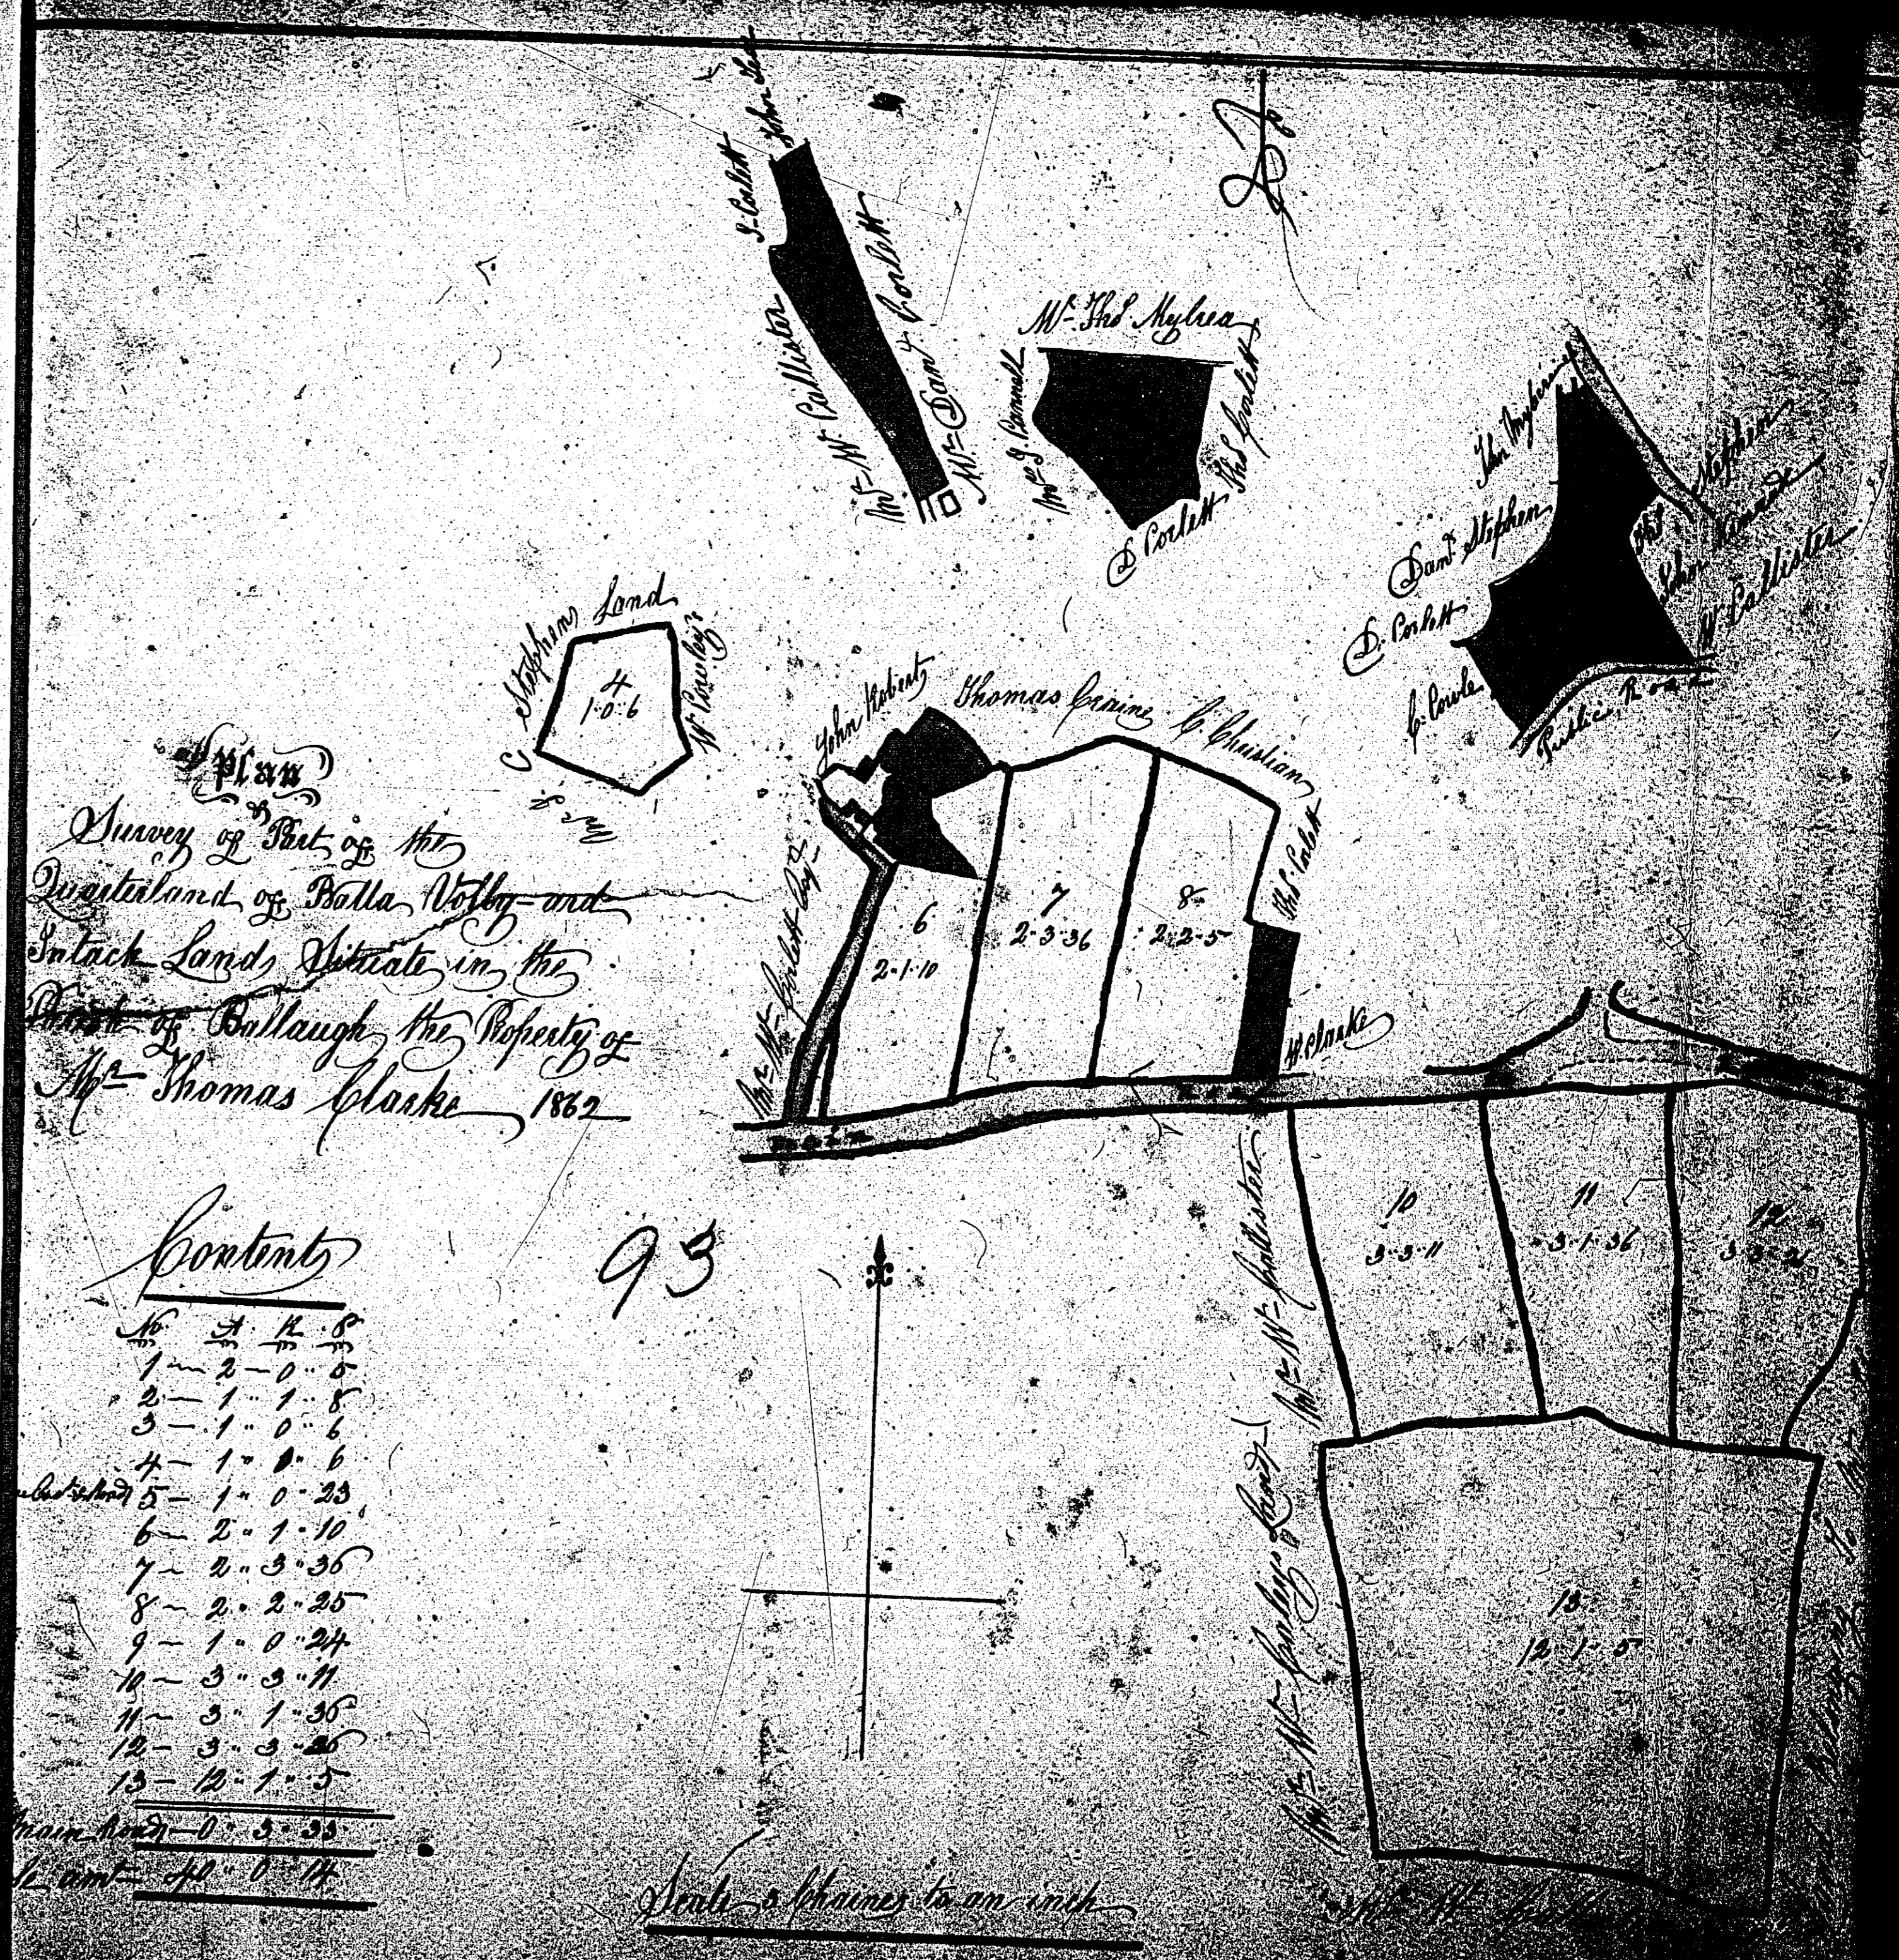

Original monotone

1:23

ISLE OF MAN GOVERNMENT: GENERAL REGISTRY
 ASYLUM PLANS: PARISH OF BALLAUGH

Original coloured

1:23

ISLE OF MAN GOVERNMENT: GENERAL REGISTRY

ASYLUM PLANS: PARISH OF BALLAUGH

Original coloured (decorative), marked