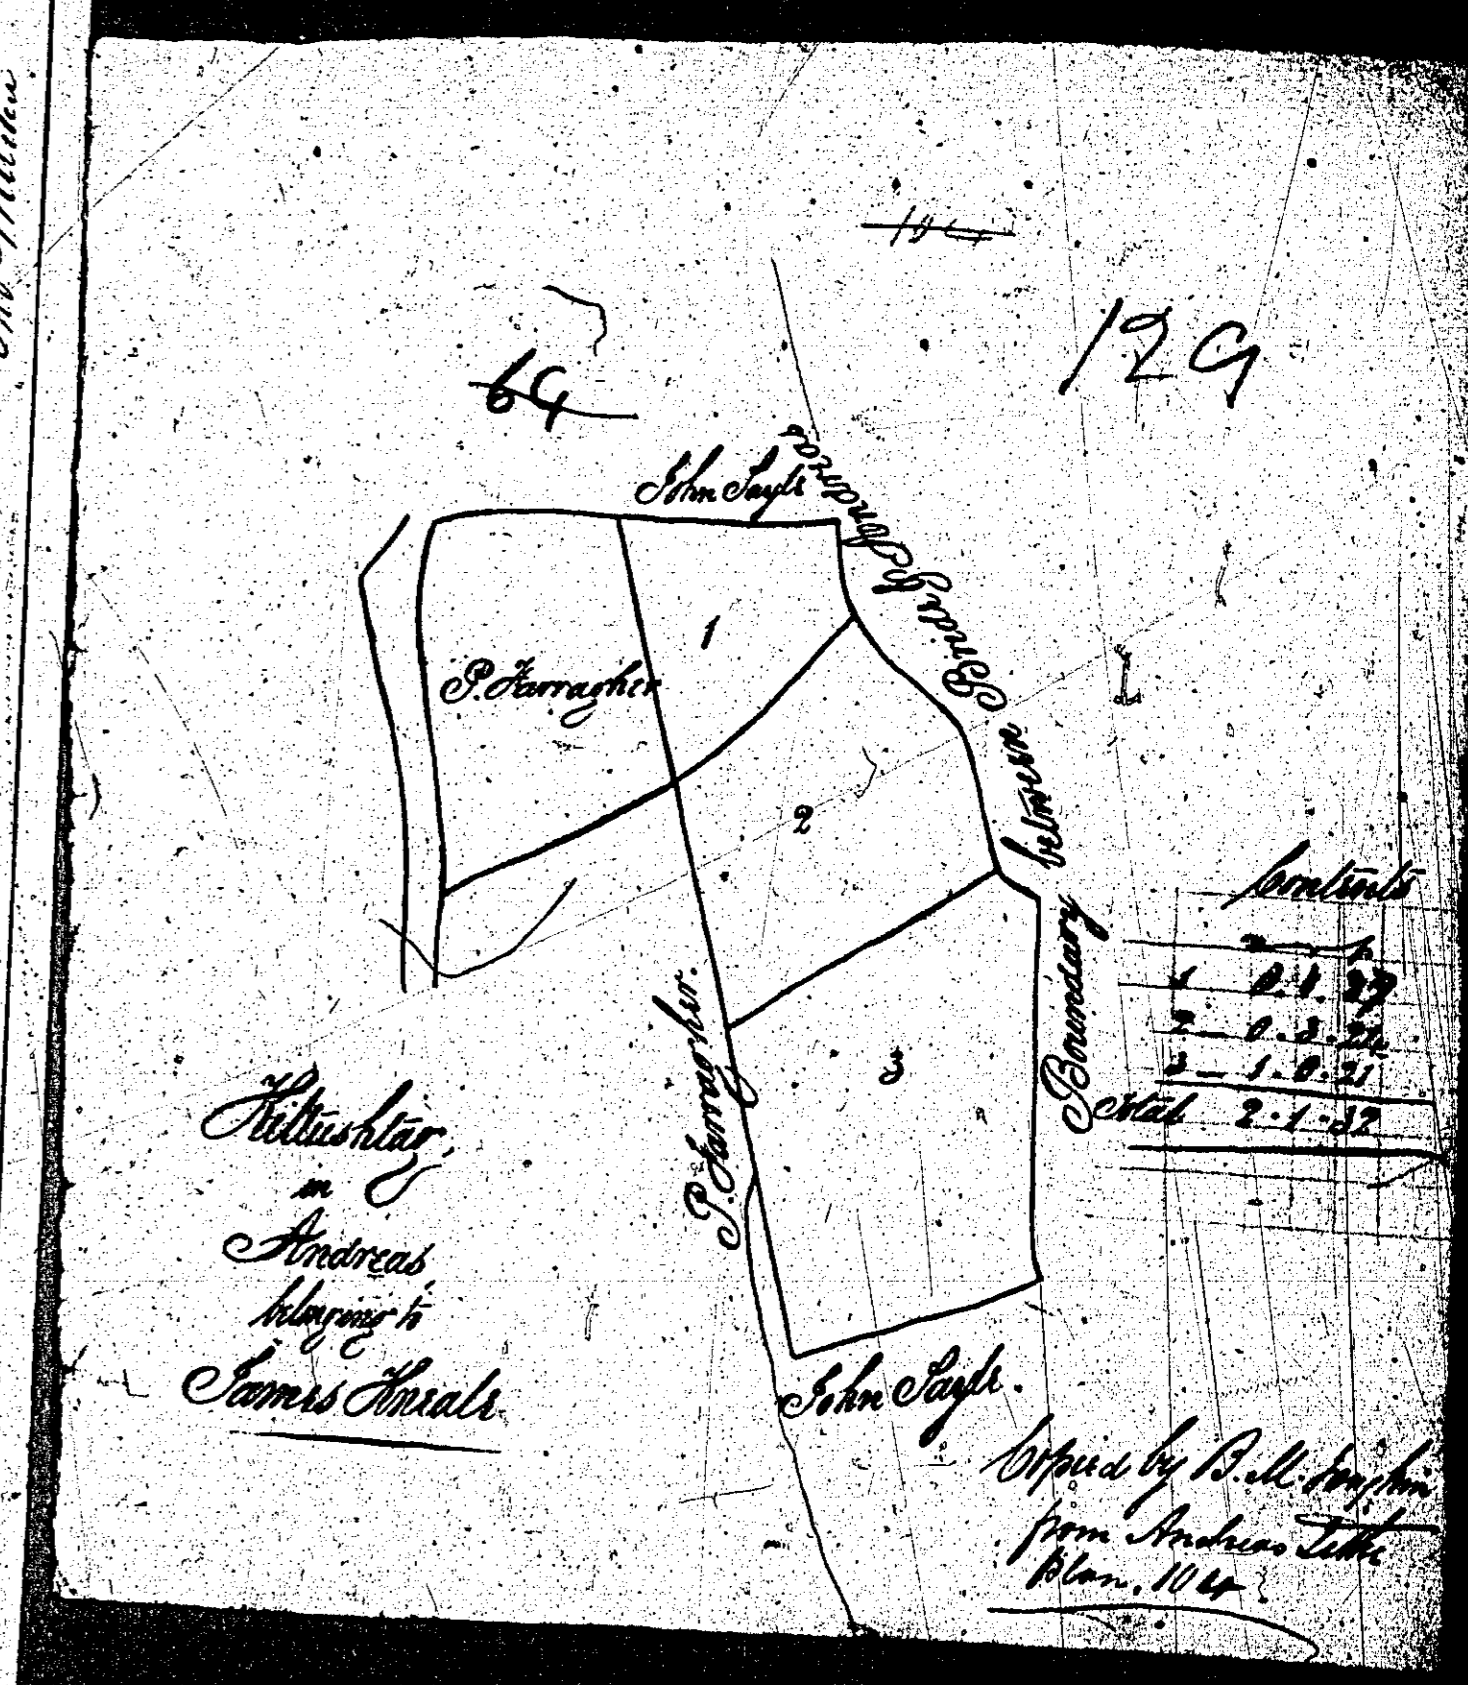

ISLE OF MAN GOVERNMENT: GENERAL REGISTRY
ASYLUM PLANS: PARISH OF ANDREAS

Originals monotone

1:23