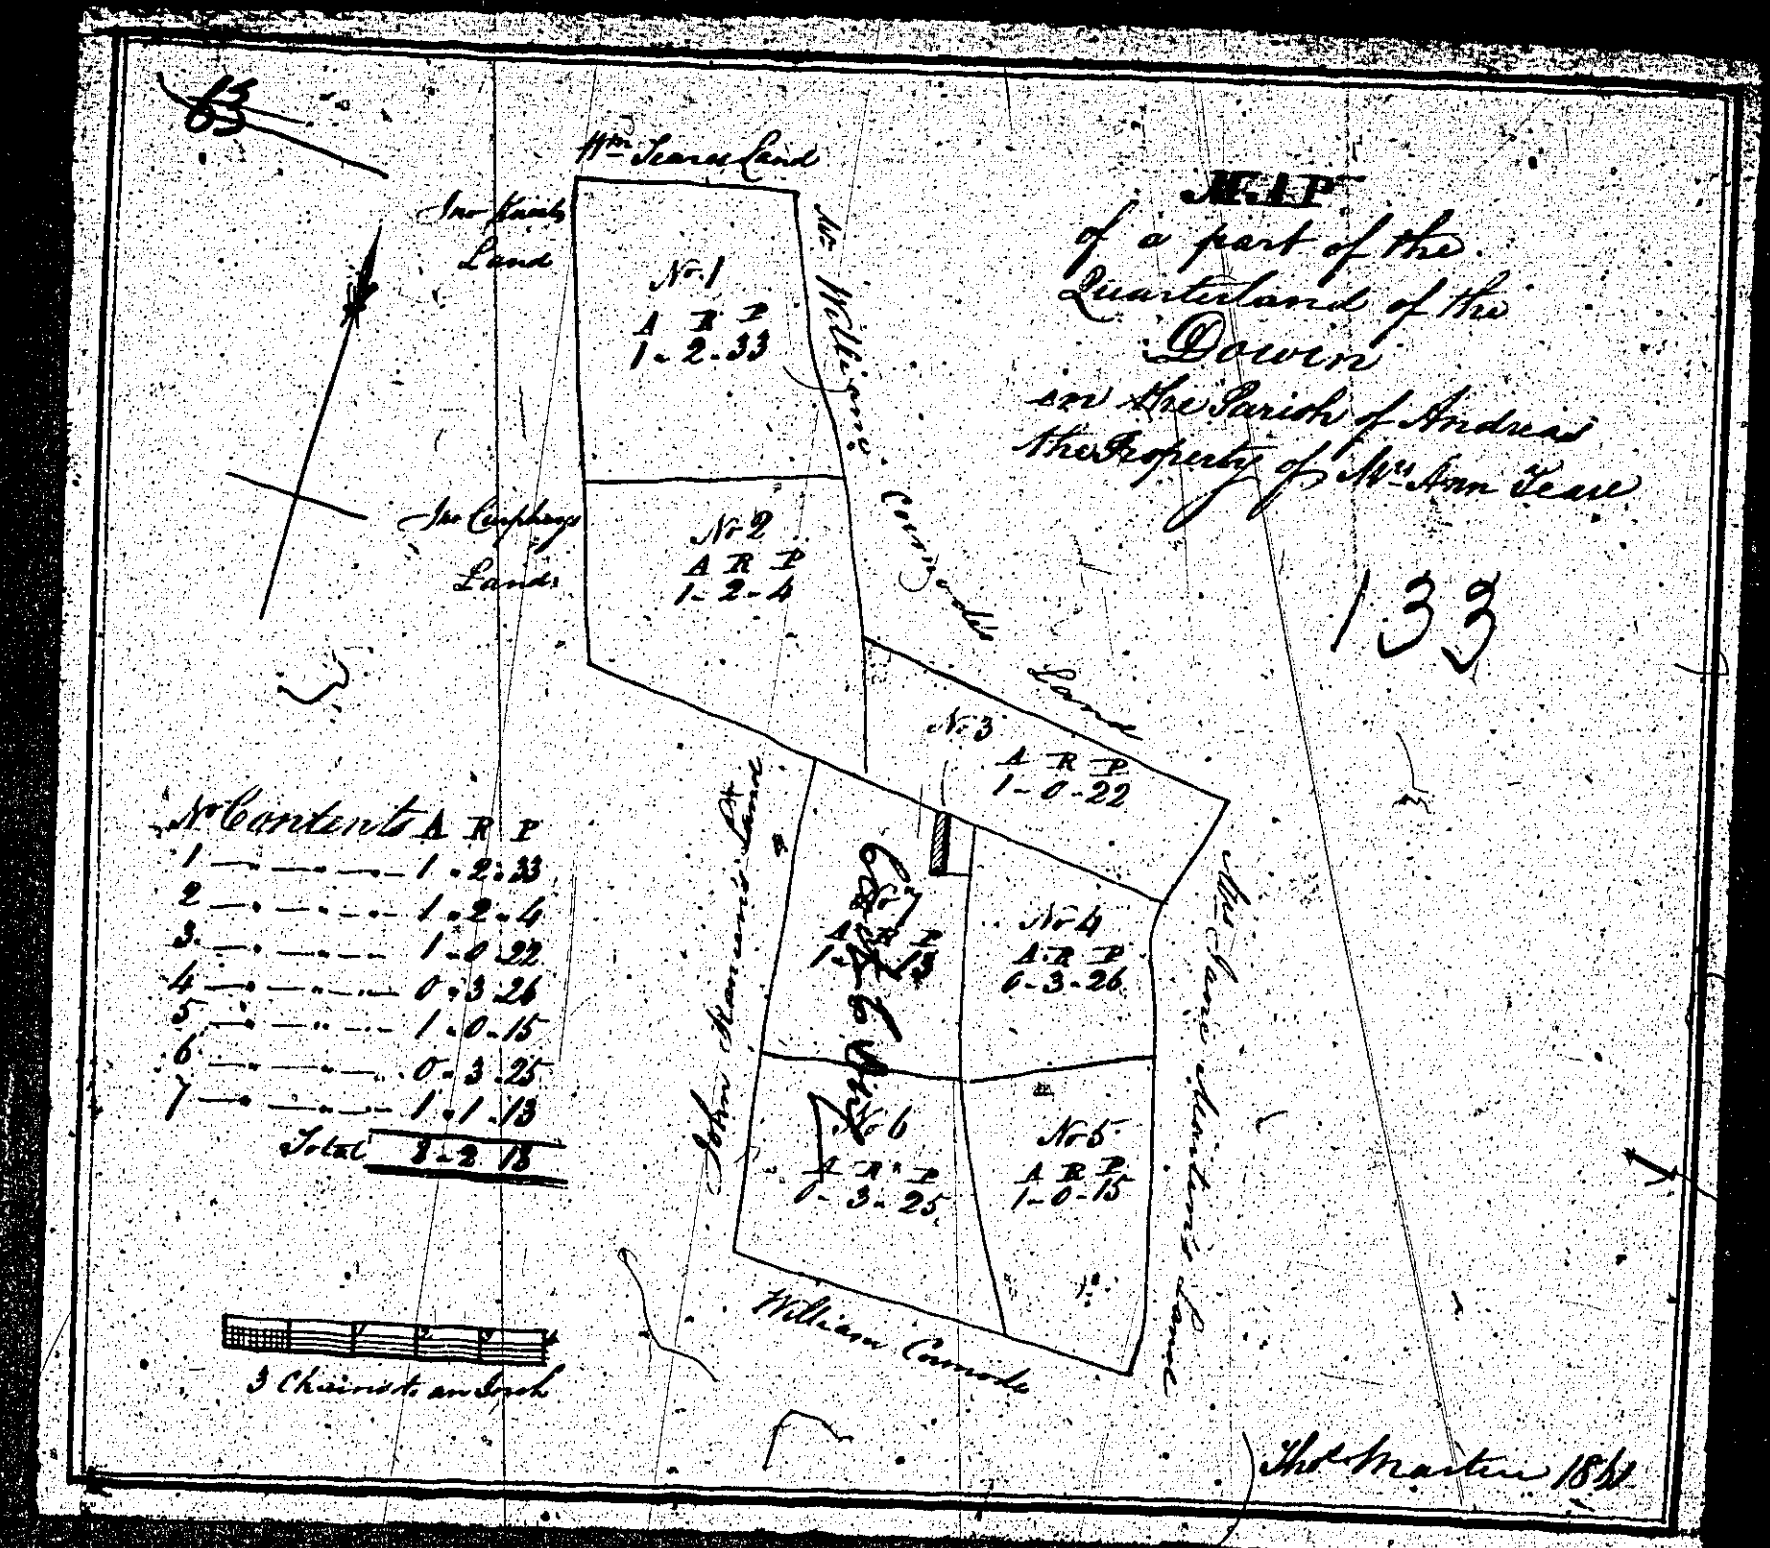

ISLE OF MAN GOVERNMENT: GENERAL REGISTRY

ASYLUM PLANS: PARISH OF ANDREAS

Originals monotone

1:23