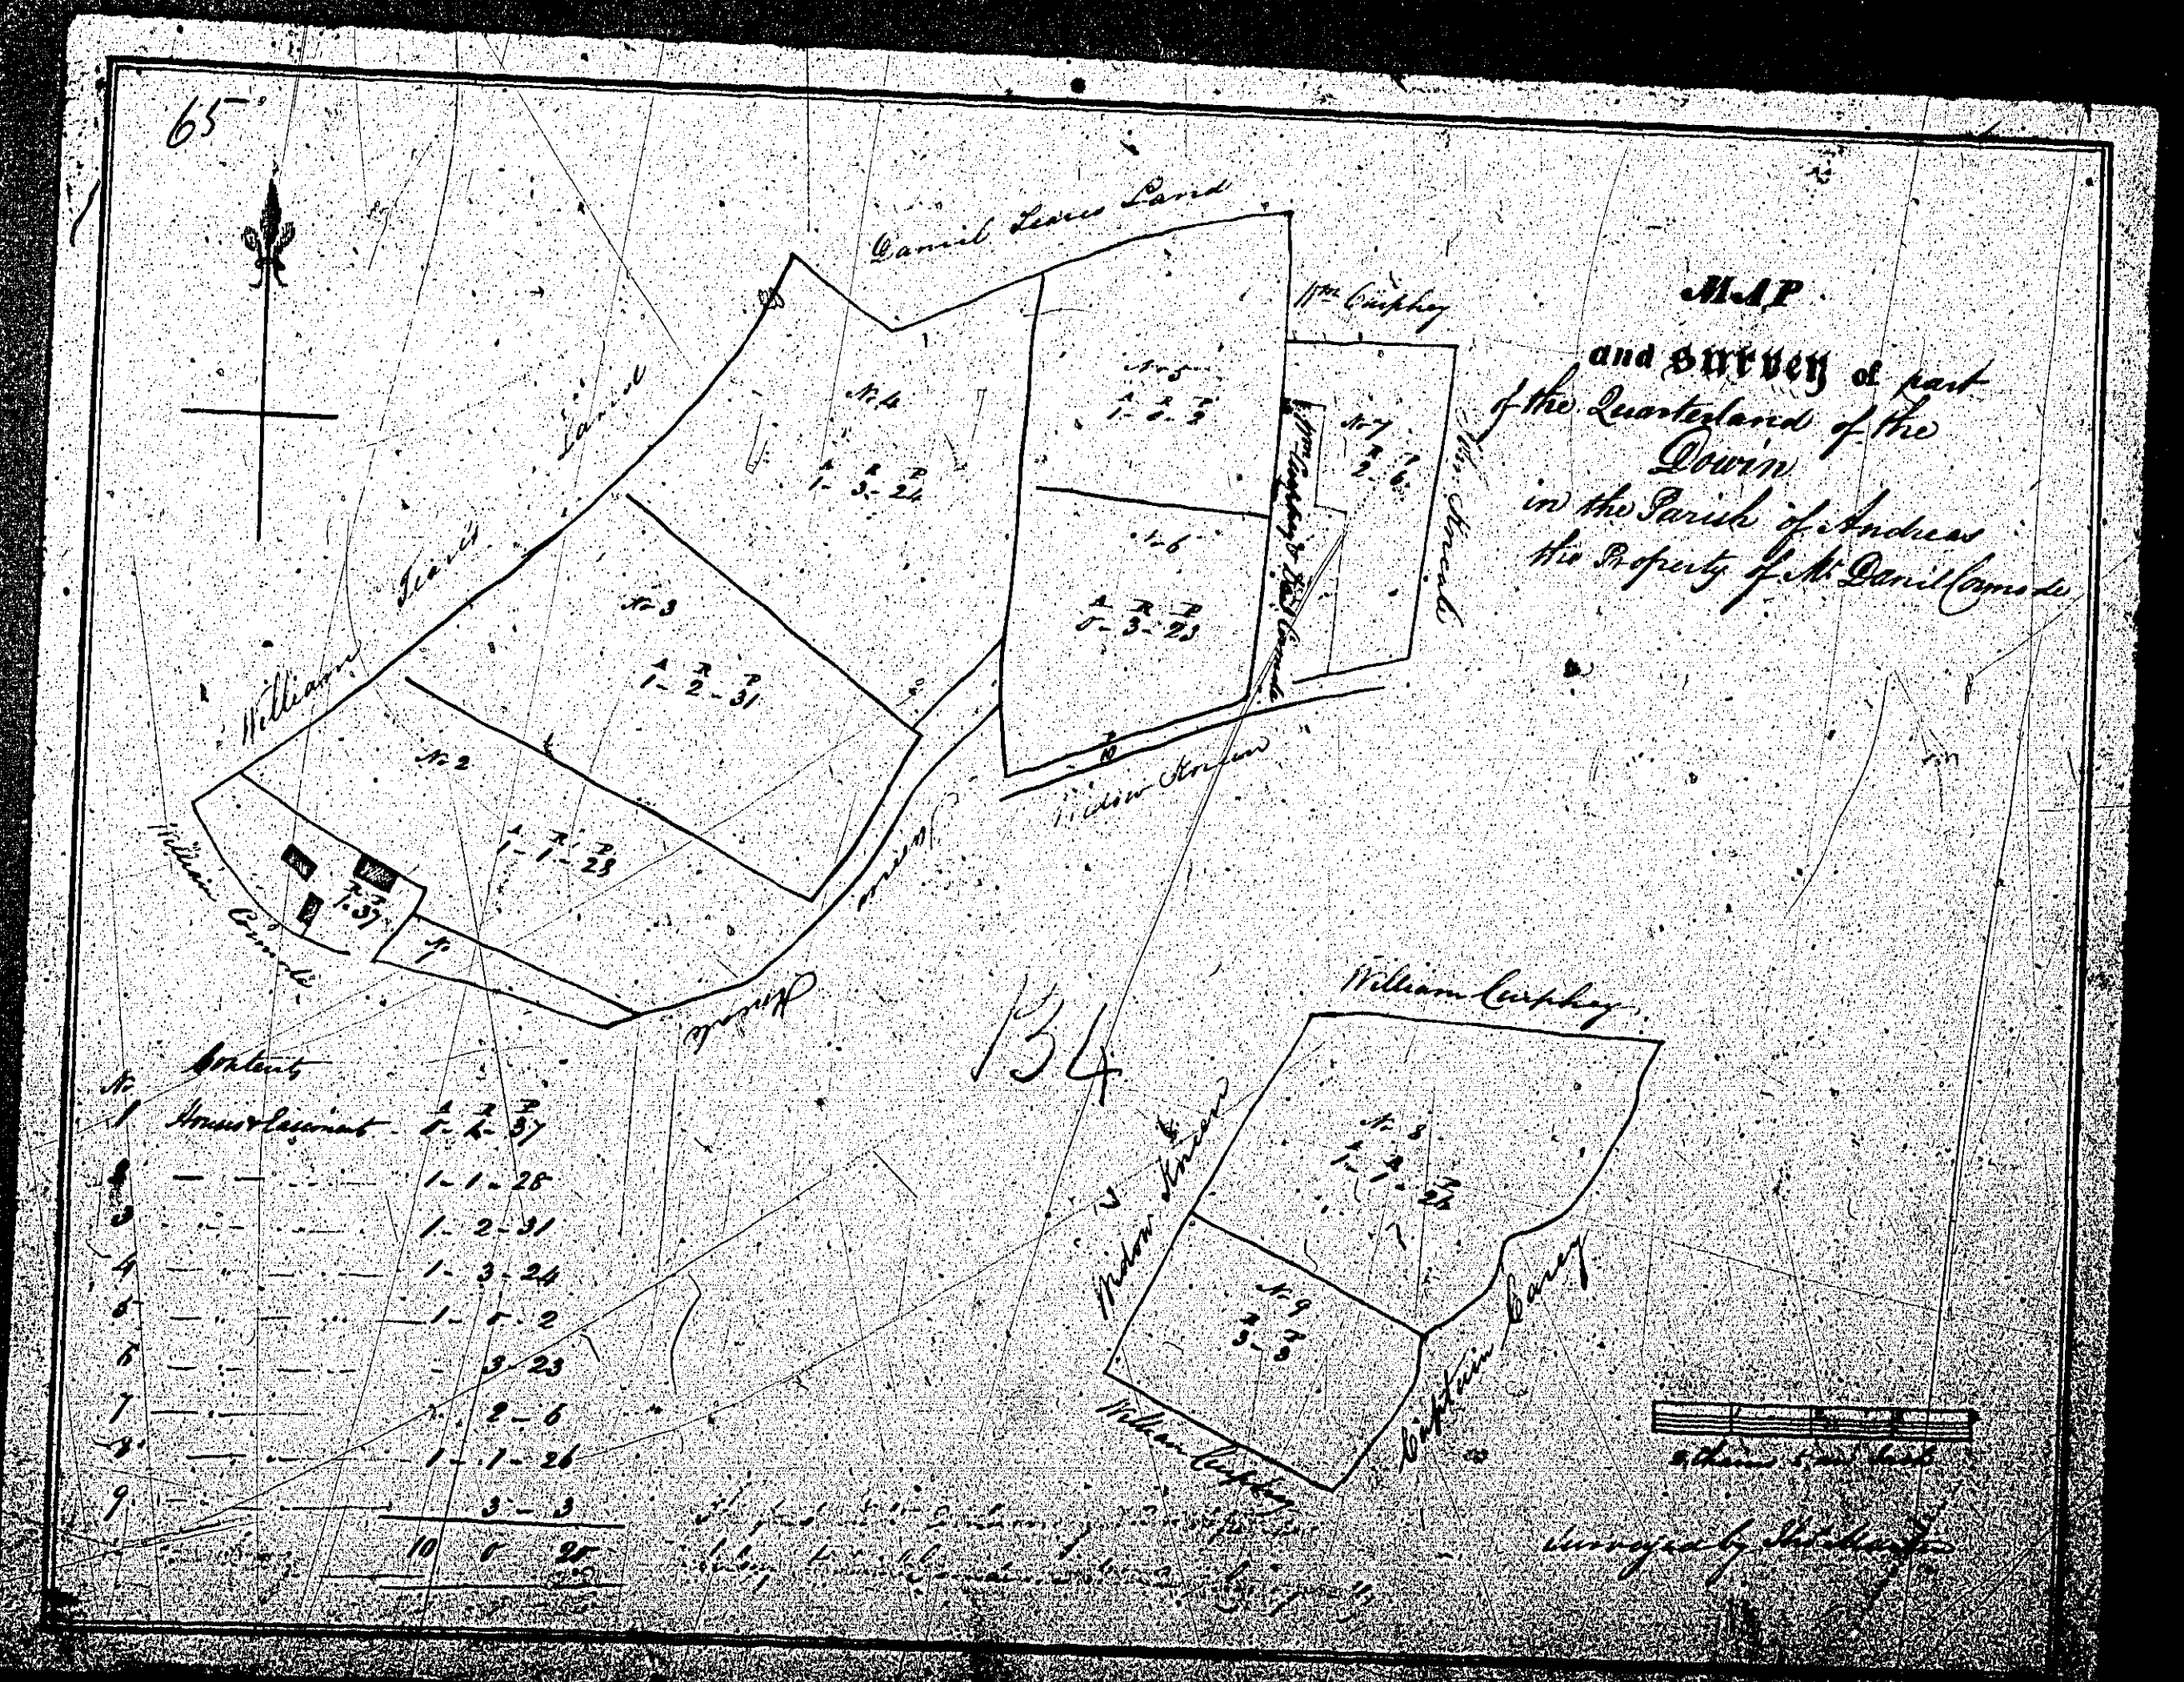

ISLE OF MAN GOVERNMENT: GENERAL REGISTRY

ASYLUM PLANS: PARISH OF ANDREAS

Originals monotone

1:23