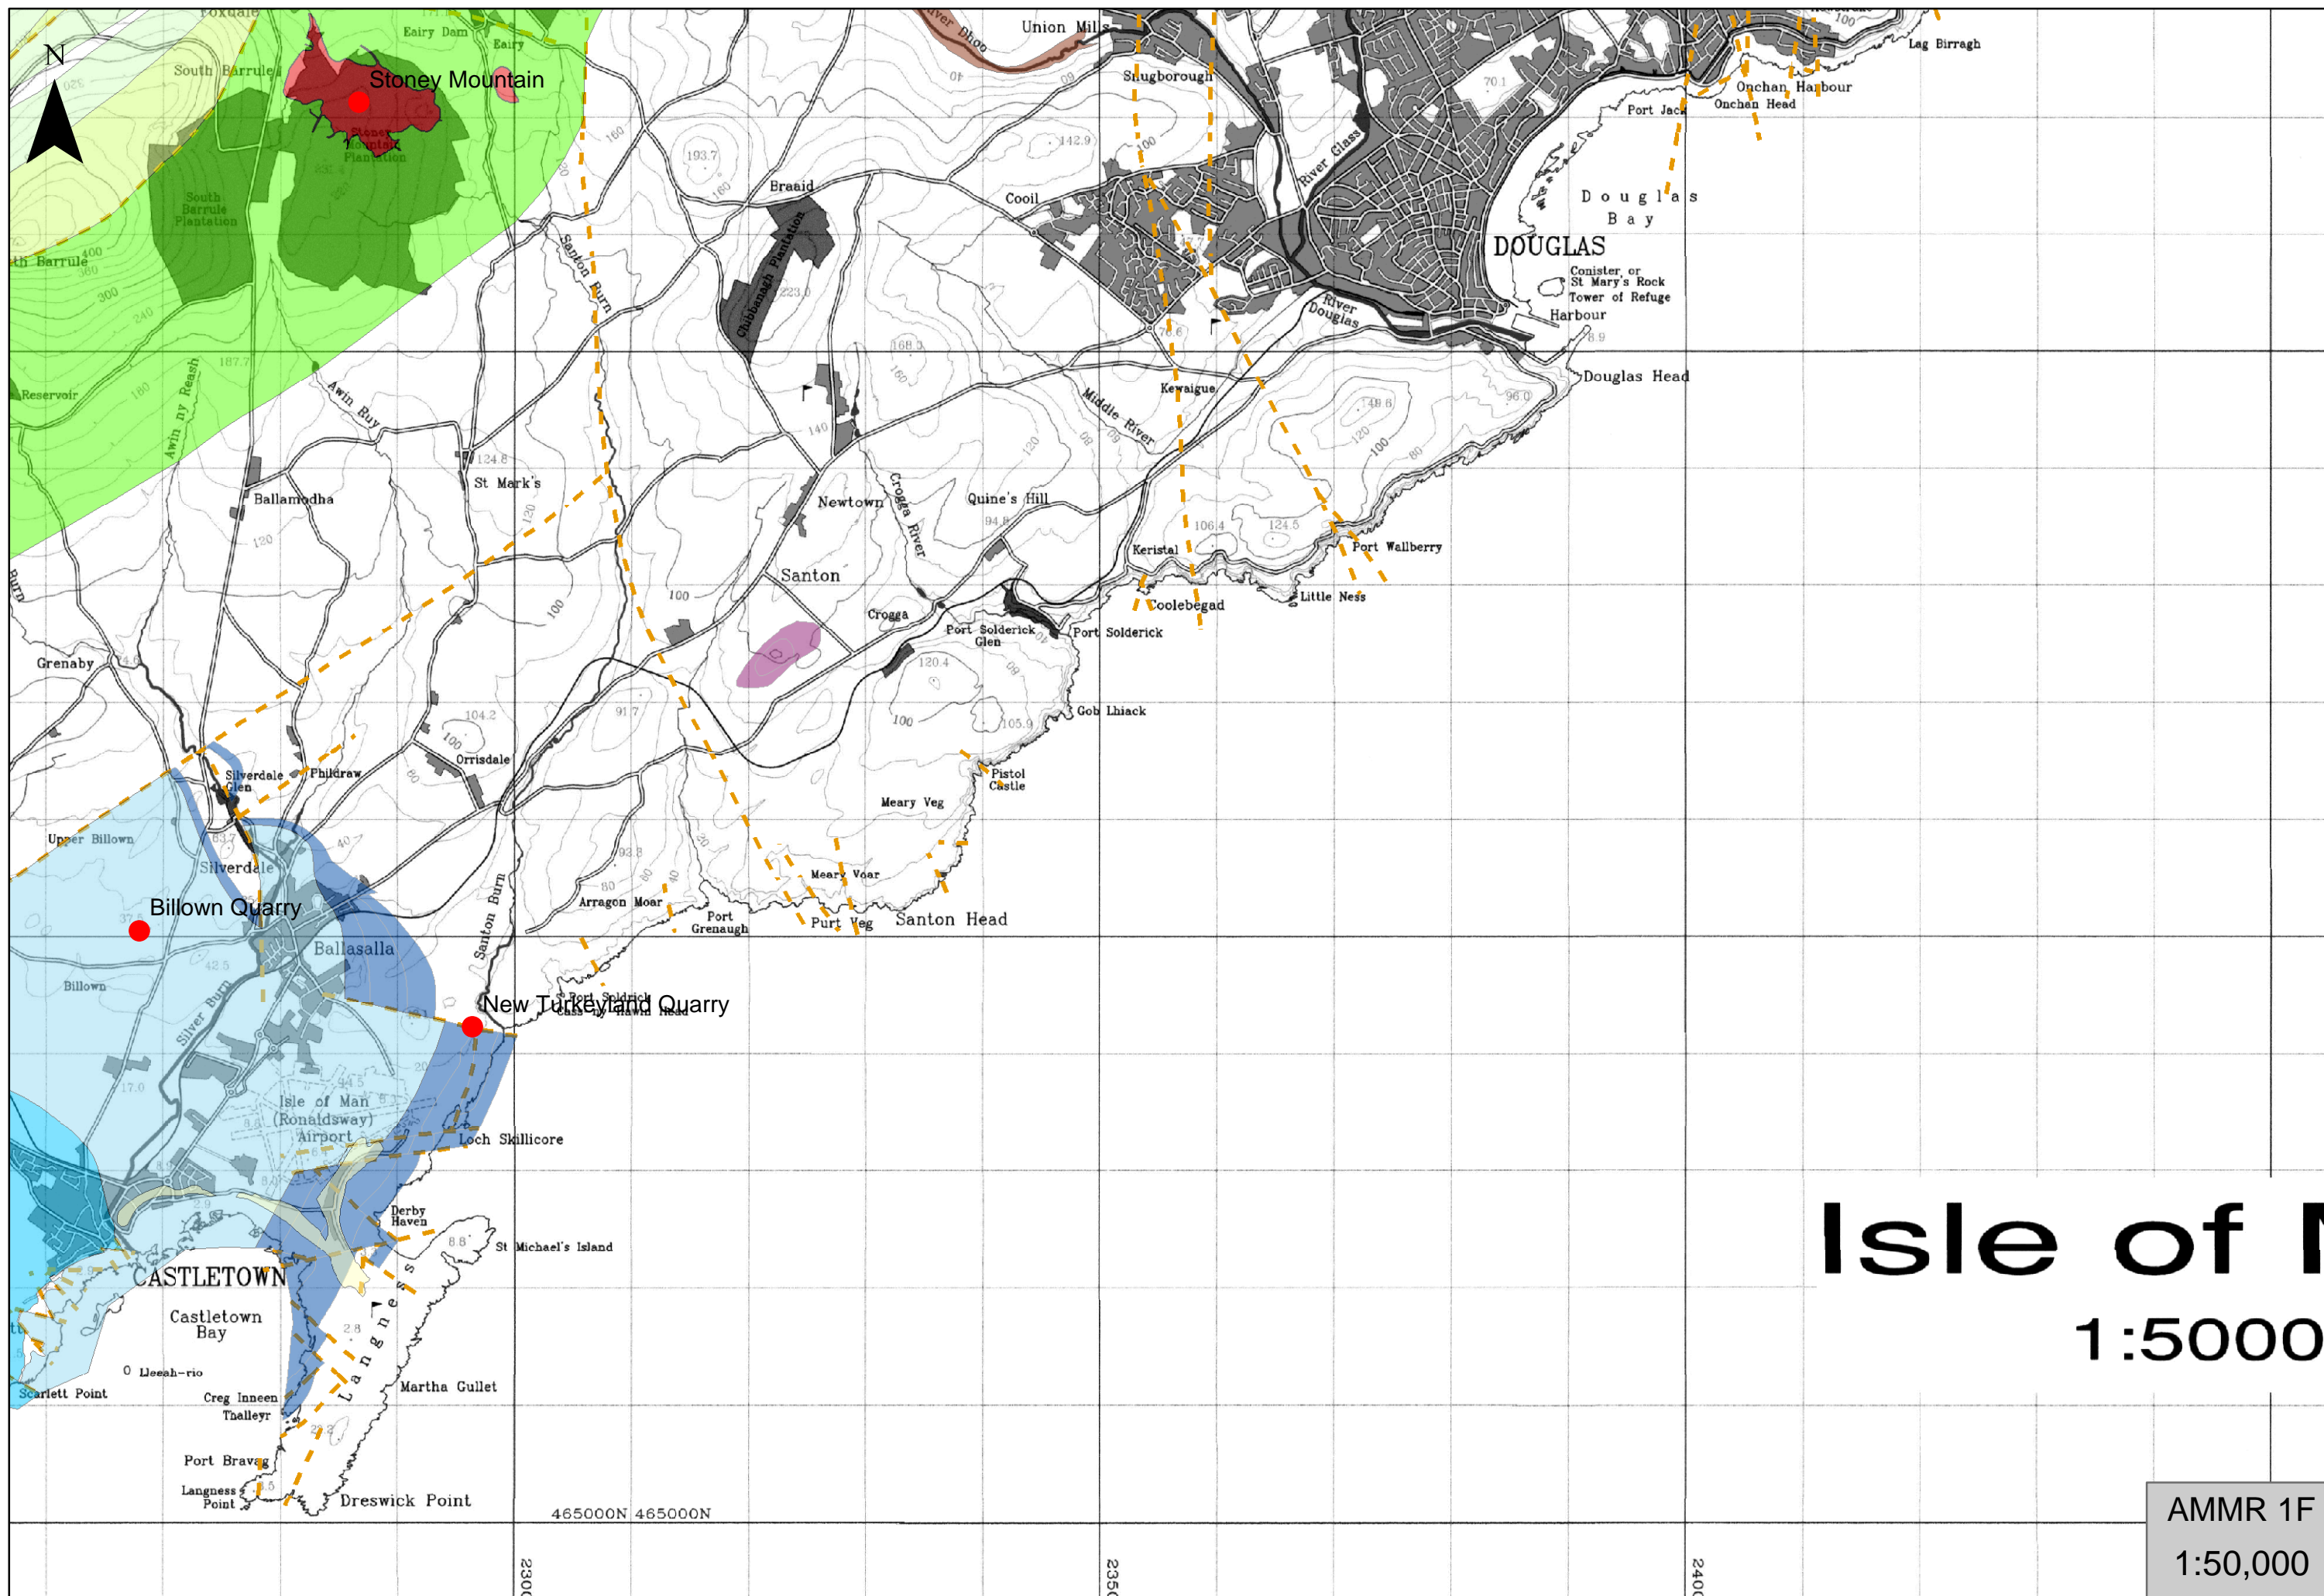

Isle of Man

1:50000

AMMR 1F
1:50,000