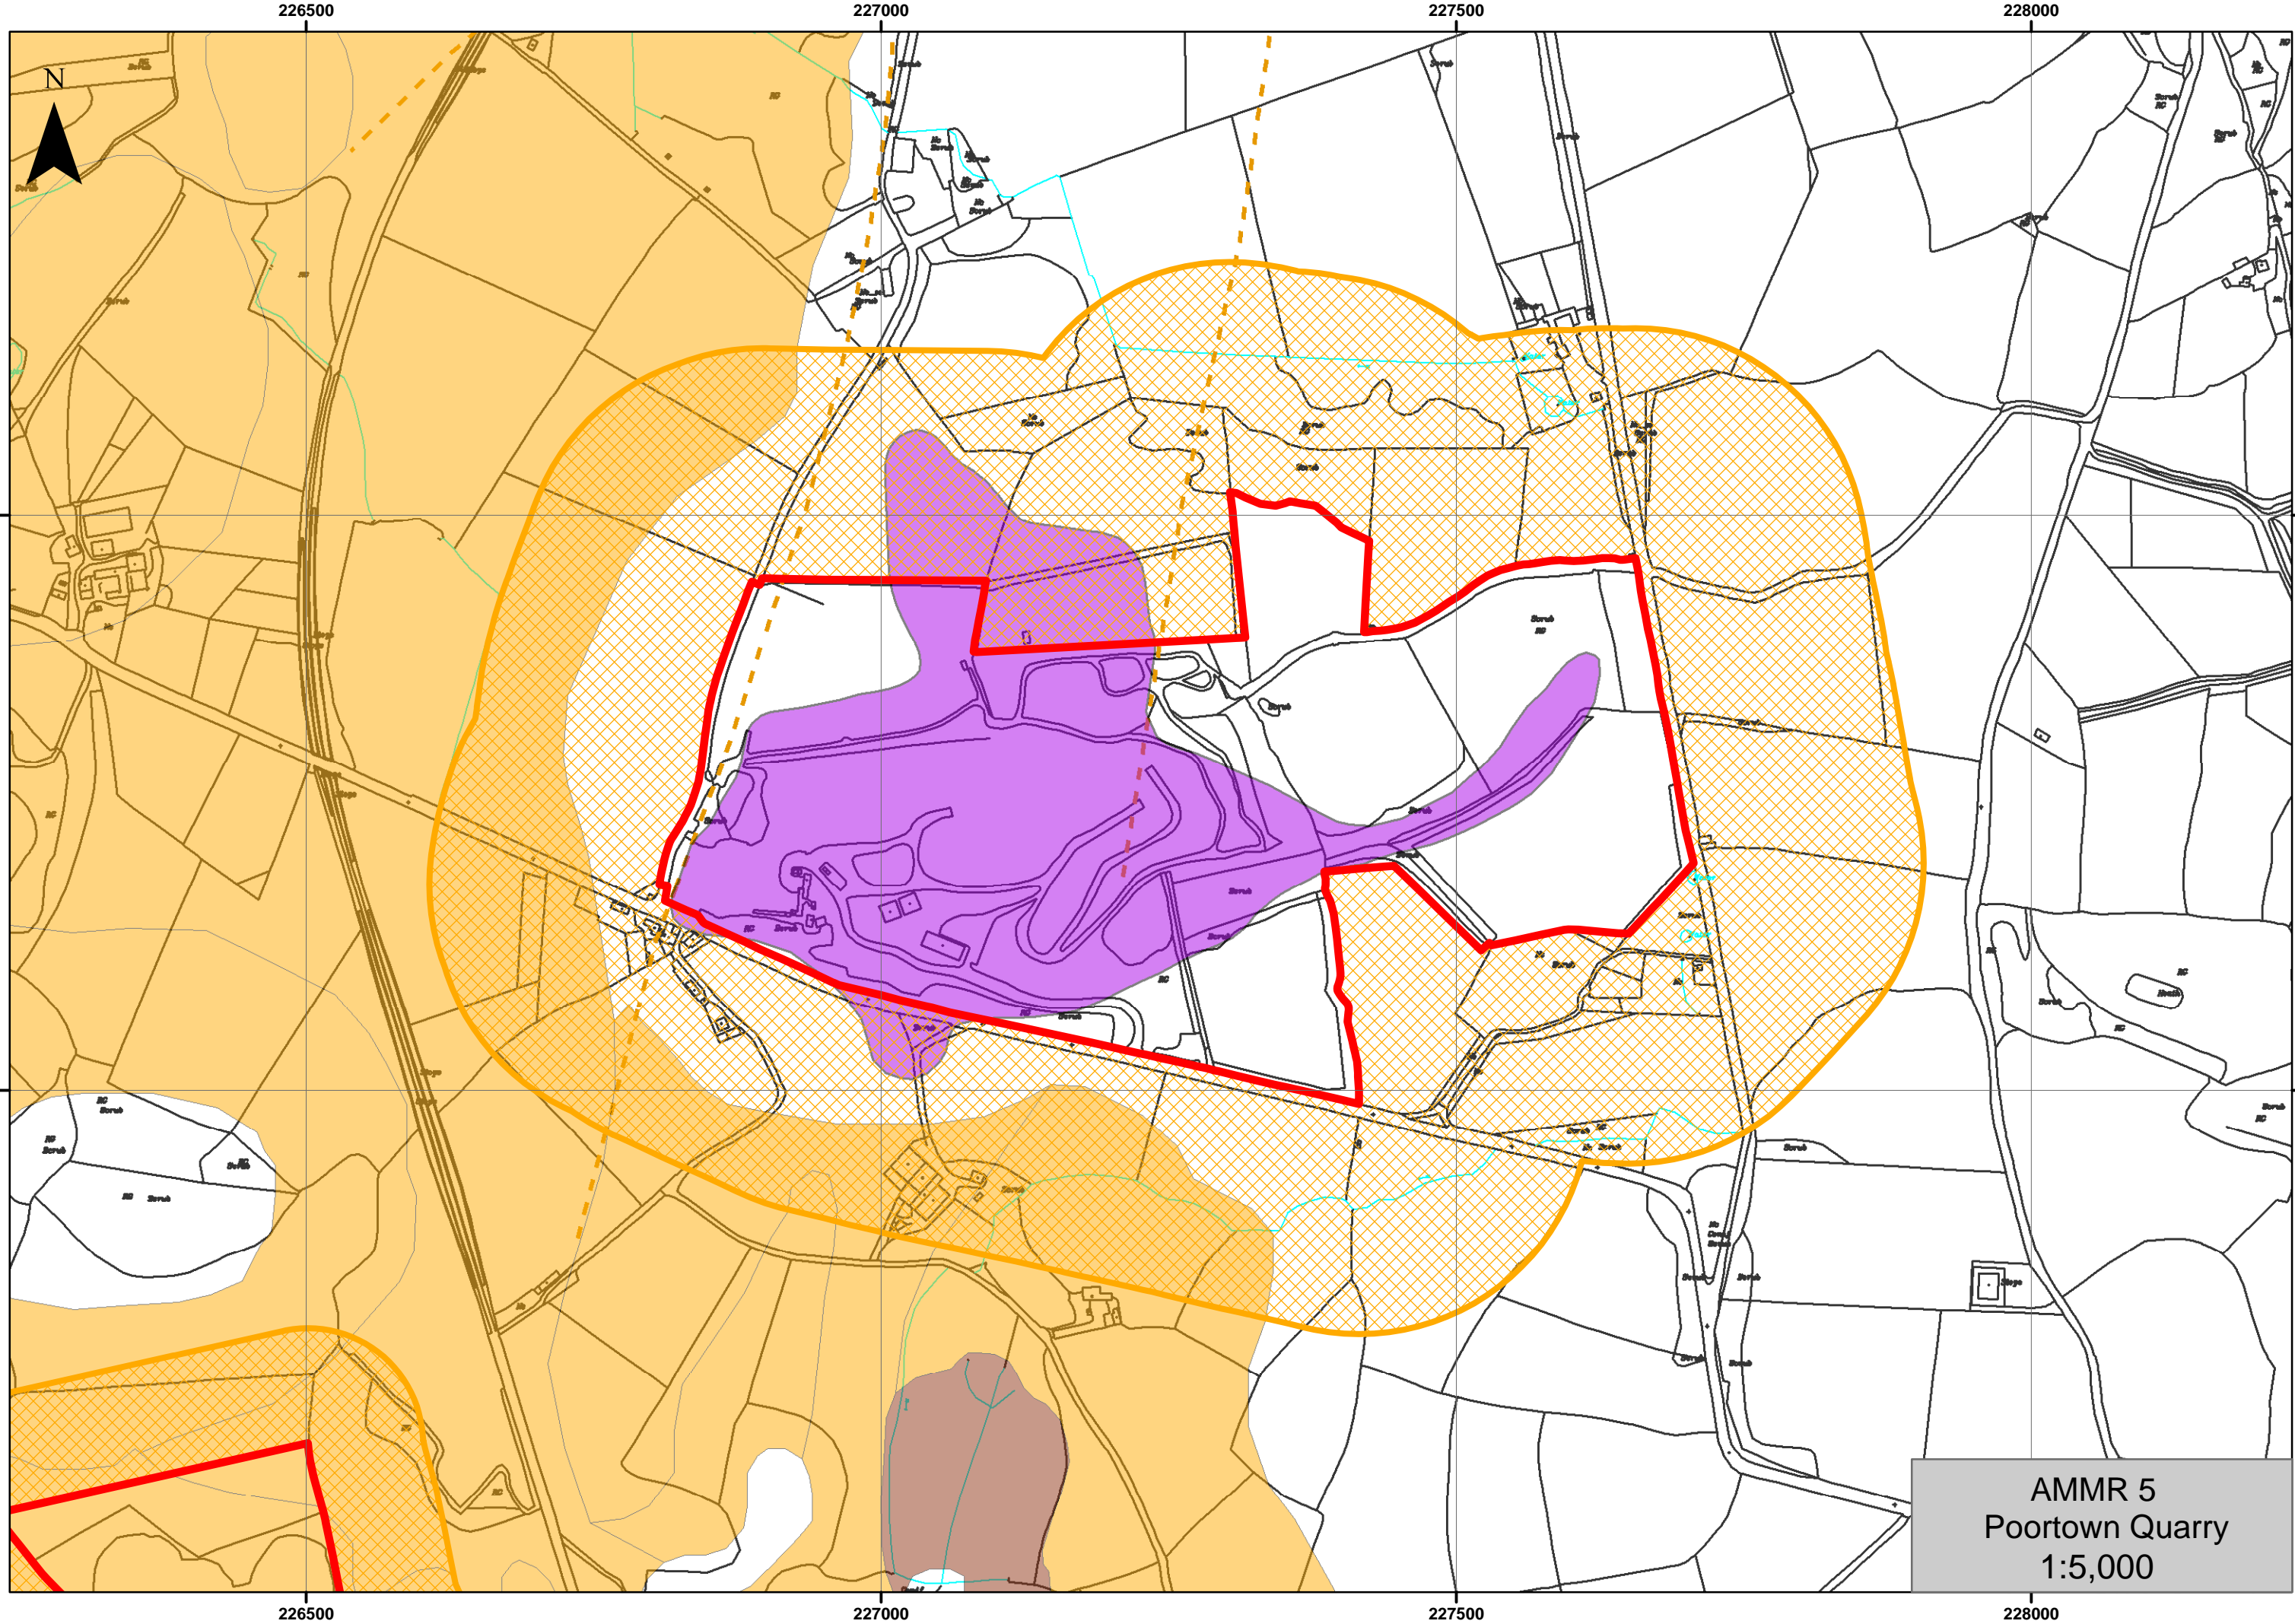

AMMR 2  
Point of Ayre Sand Pit  
1:10,000

236000

236500

237000

237500

501000

501000

500500

500500

236000

236500

237000

237500

AMMR 3  
Cronk-Y-Scotty Sand Pit  
1:5,000

AMMR 4  
Ballaharra Sand Pit  
1:5,000

AMMR 5  
Poortown Quarry  
1:5,000

228000

228500

229000

229500

477500

477500

477000

477000

476500

476500

228000

228500

229000

229500

AMMR 6  
 Stoney Mountain Quarry  
 1:5,000

AMMR 7  
Starch Mill Quarry  
1:5,000