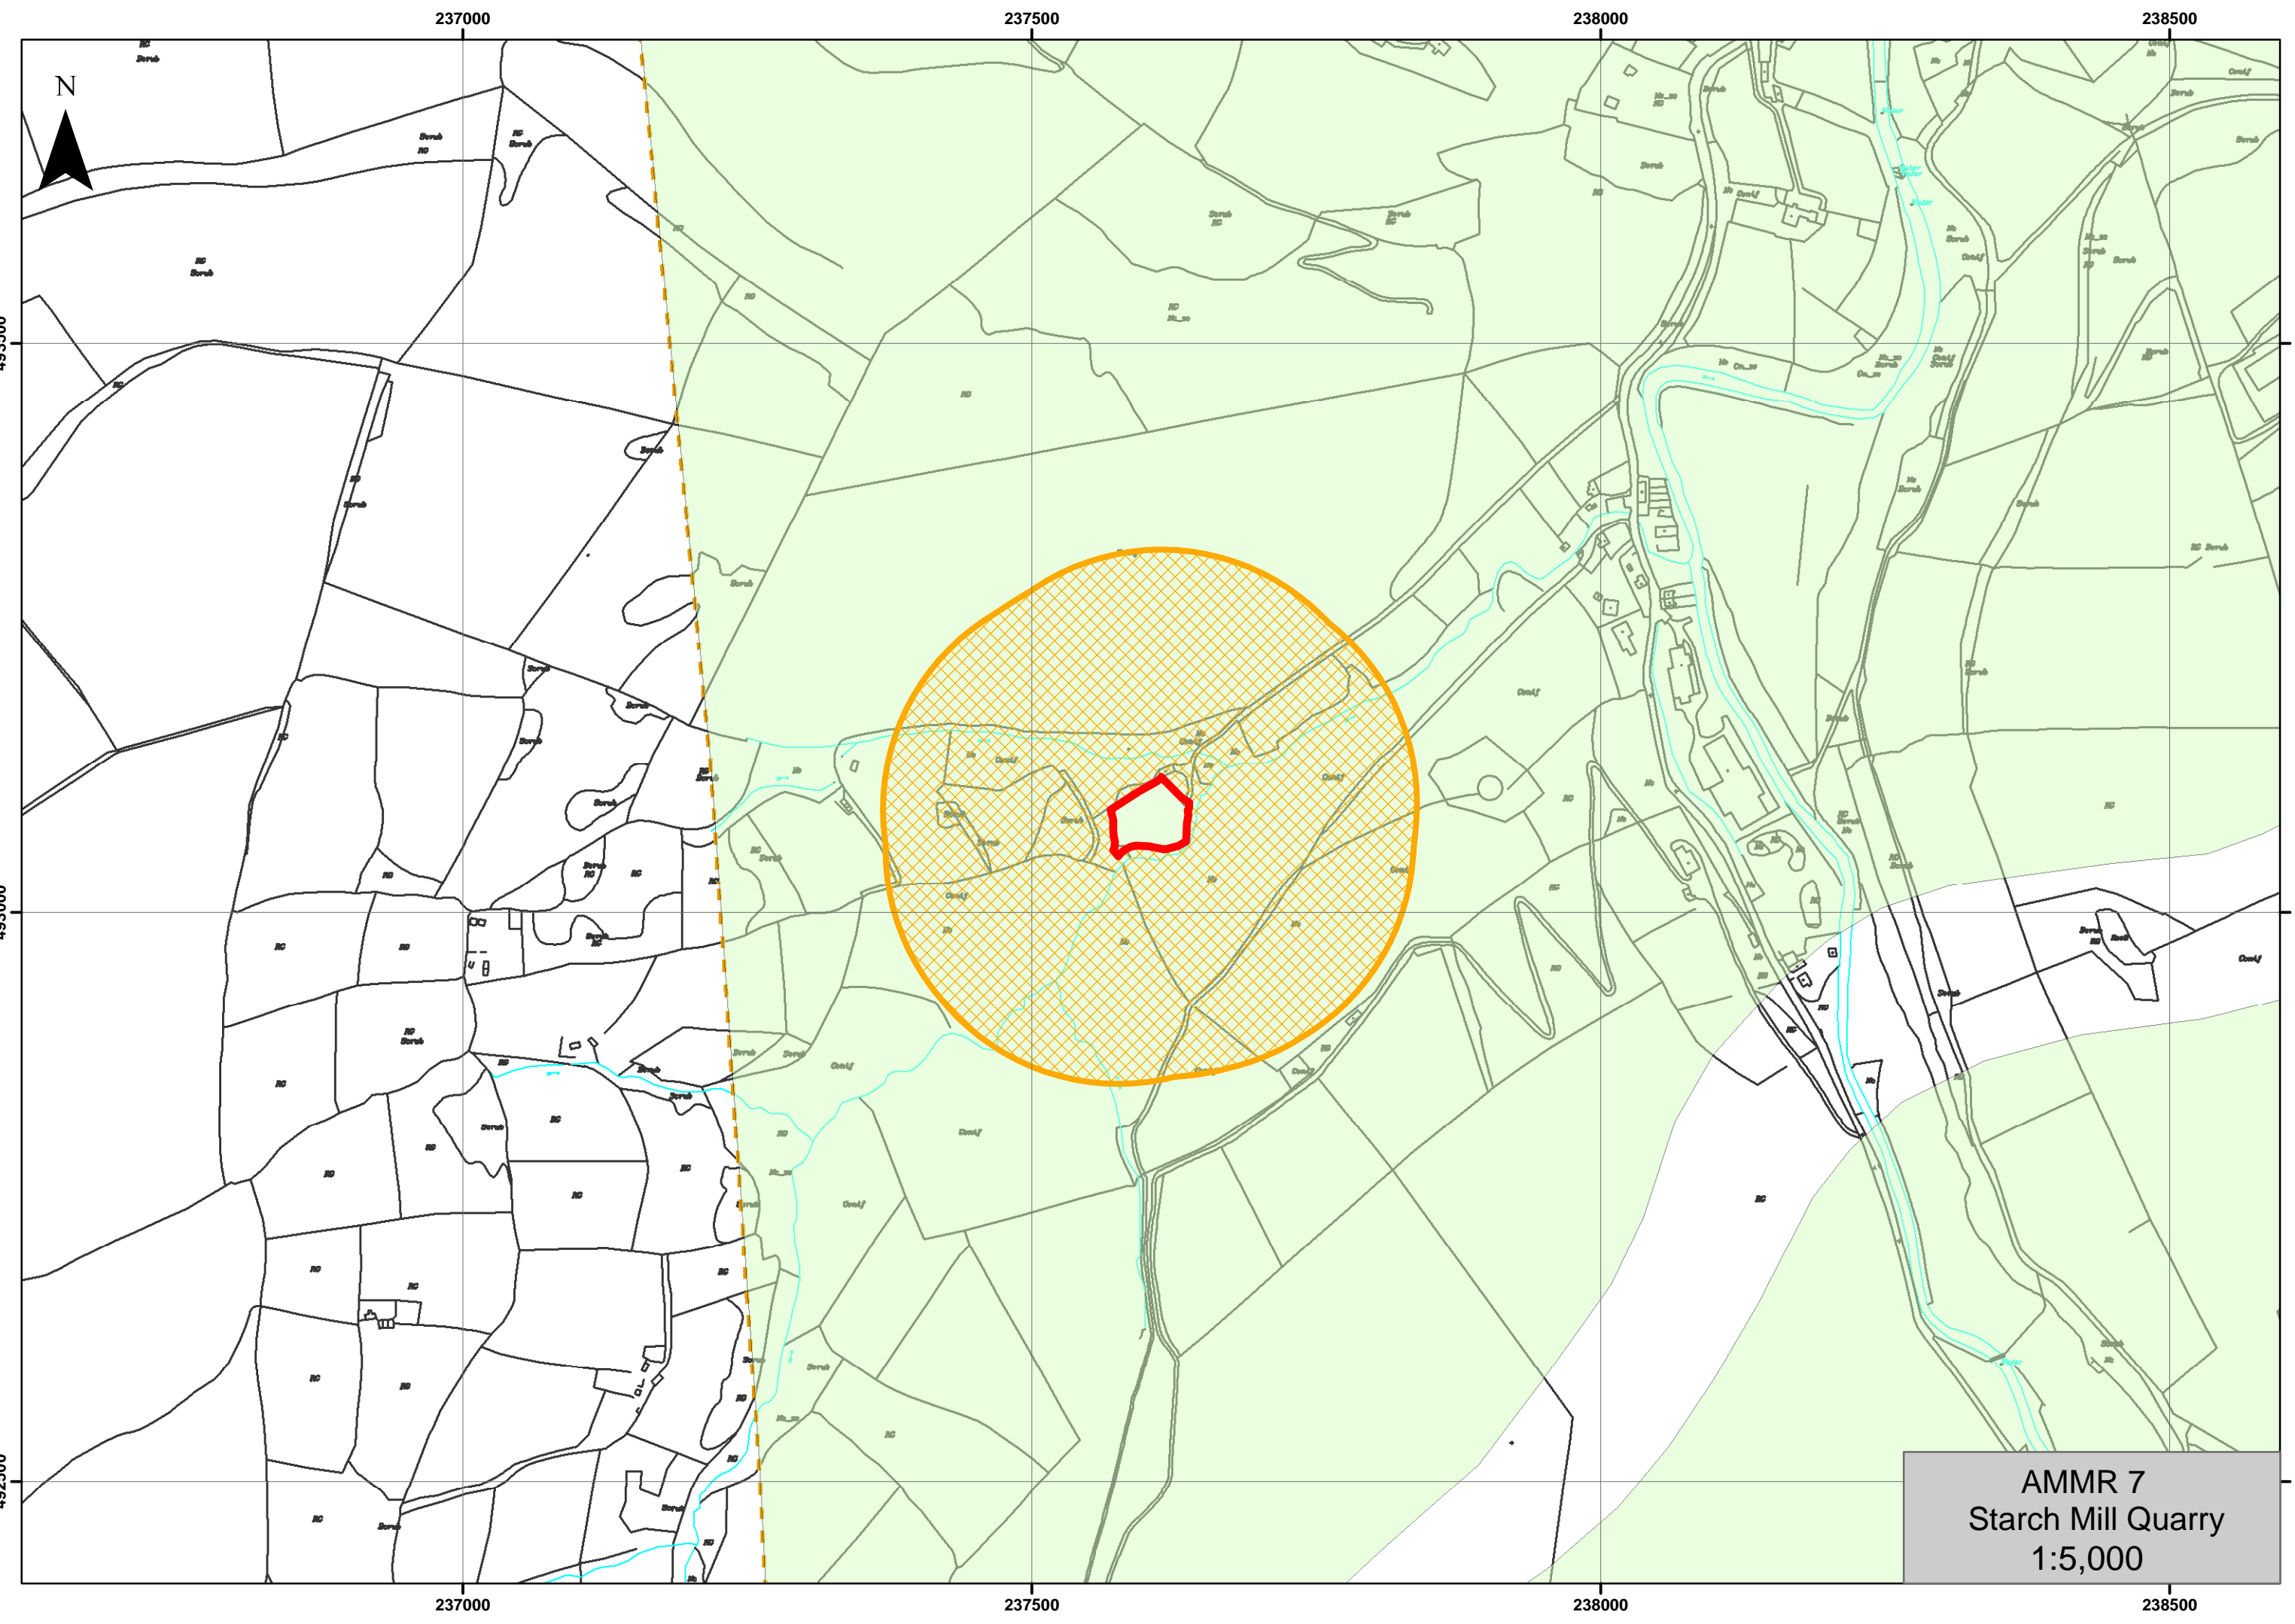

AMMR 2  
Point of Ayre Sand Pit  
1:10,000

236000

236500

237000

237500

501000

501000

500500

500500

236000

236500

237000

237500

AMMR 3  
Cronk-Y-Scotty Sand Pit  
1:5,000

AMMR 4  
Ballaharra Sand Pit  
1:5,000

AMMR 5  
Poortown Quarry  
1:5,000

476500

476500

228000

228500

229000

229500

AMMR 6  
 Stoney Mountain Quarry  
 1:5,000

AMMR 7  
Starch Mill Quarry  
1:5,000

47500  
47500  
47450

224000  
224000  
224000

224500  
224500  
224500

225000  
225000  
225000

225500  
225500  
225500

47500  
47500  
47450

AMMR 8  
Cringle Quarry  
1:5,000

AMMR 9  
Earystane Quarry  
1:5,000