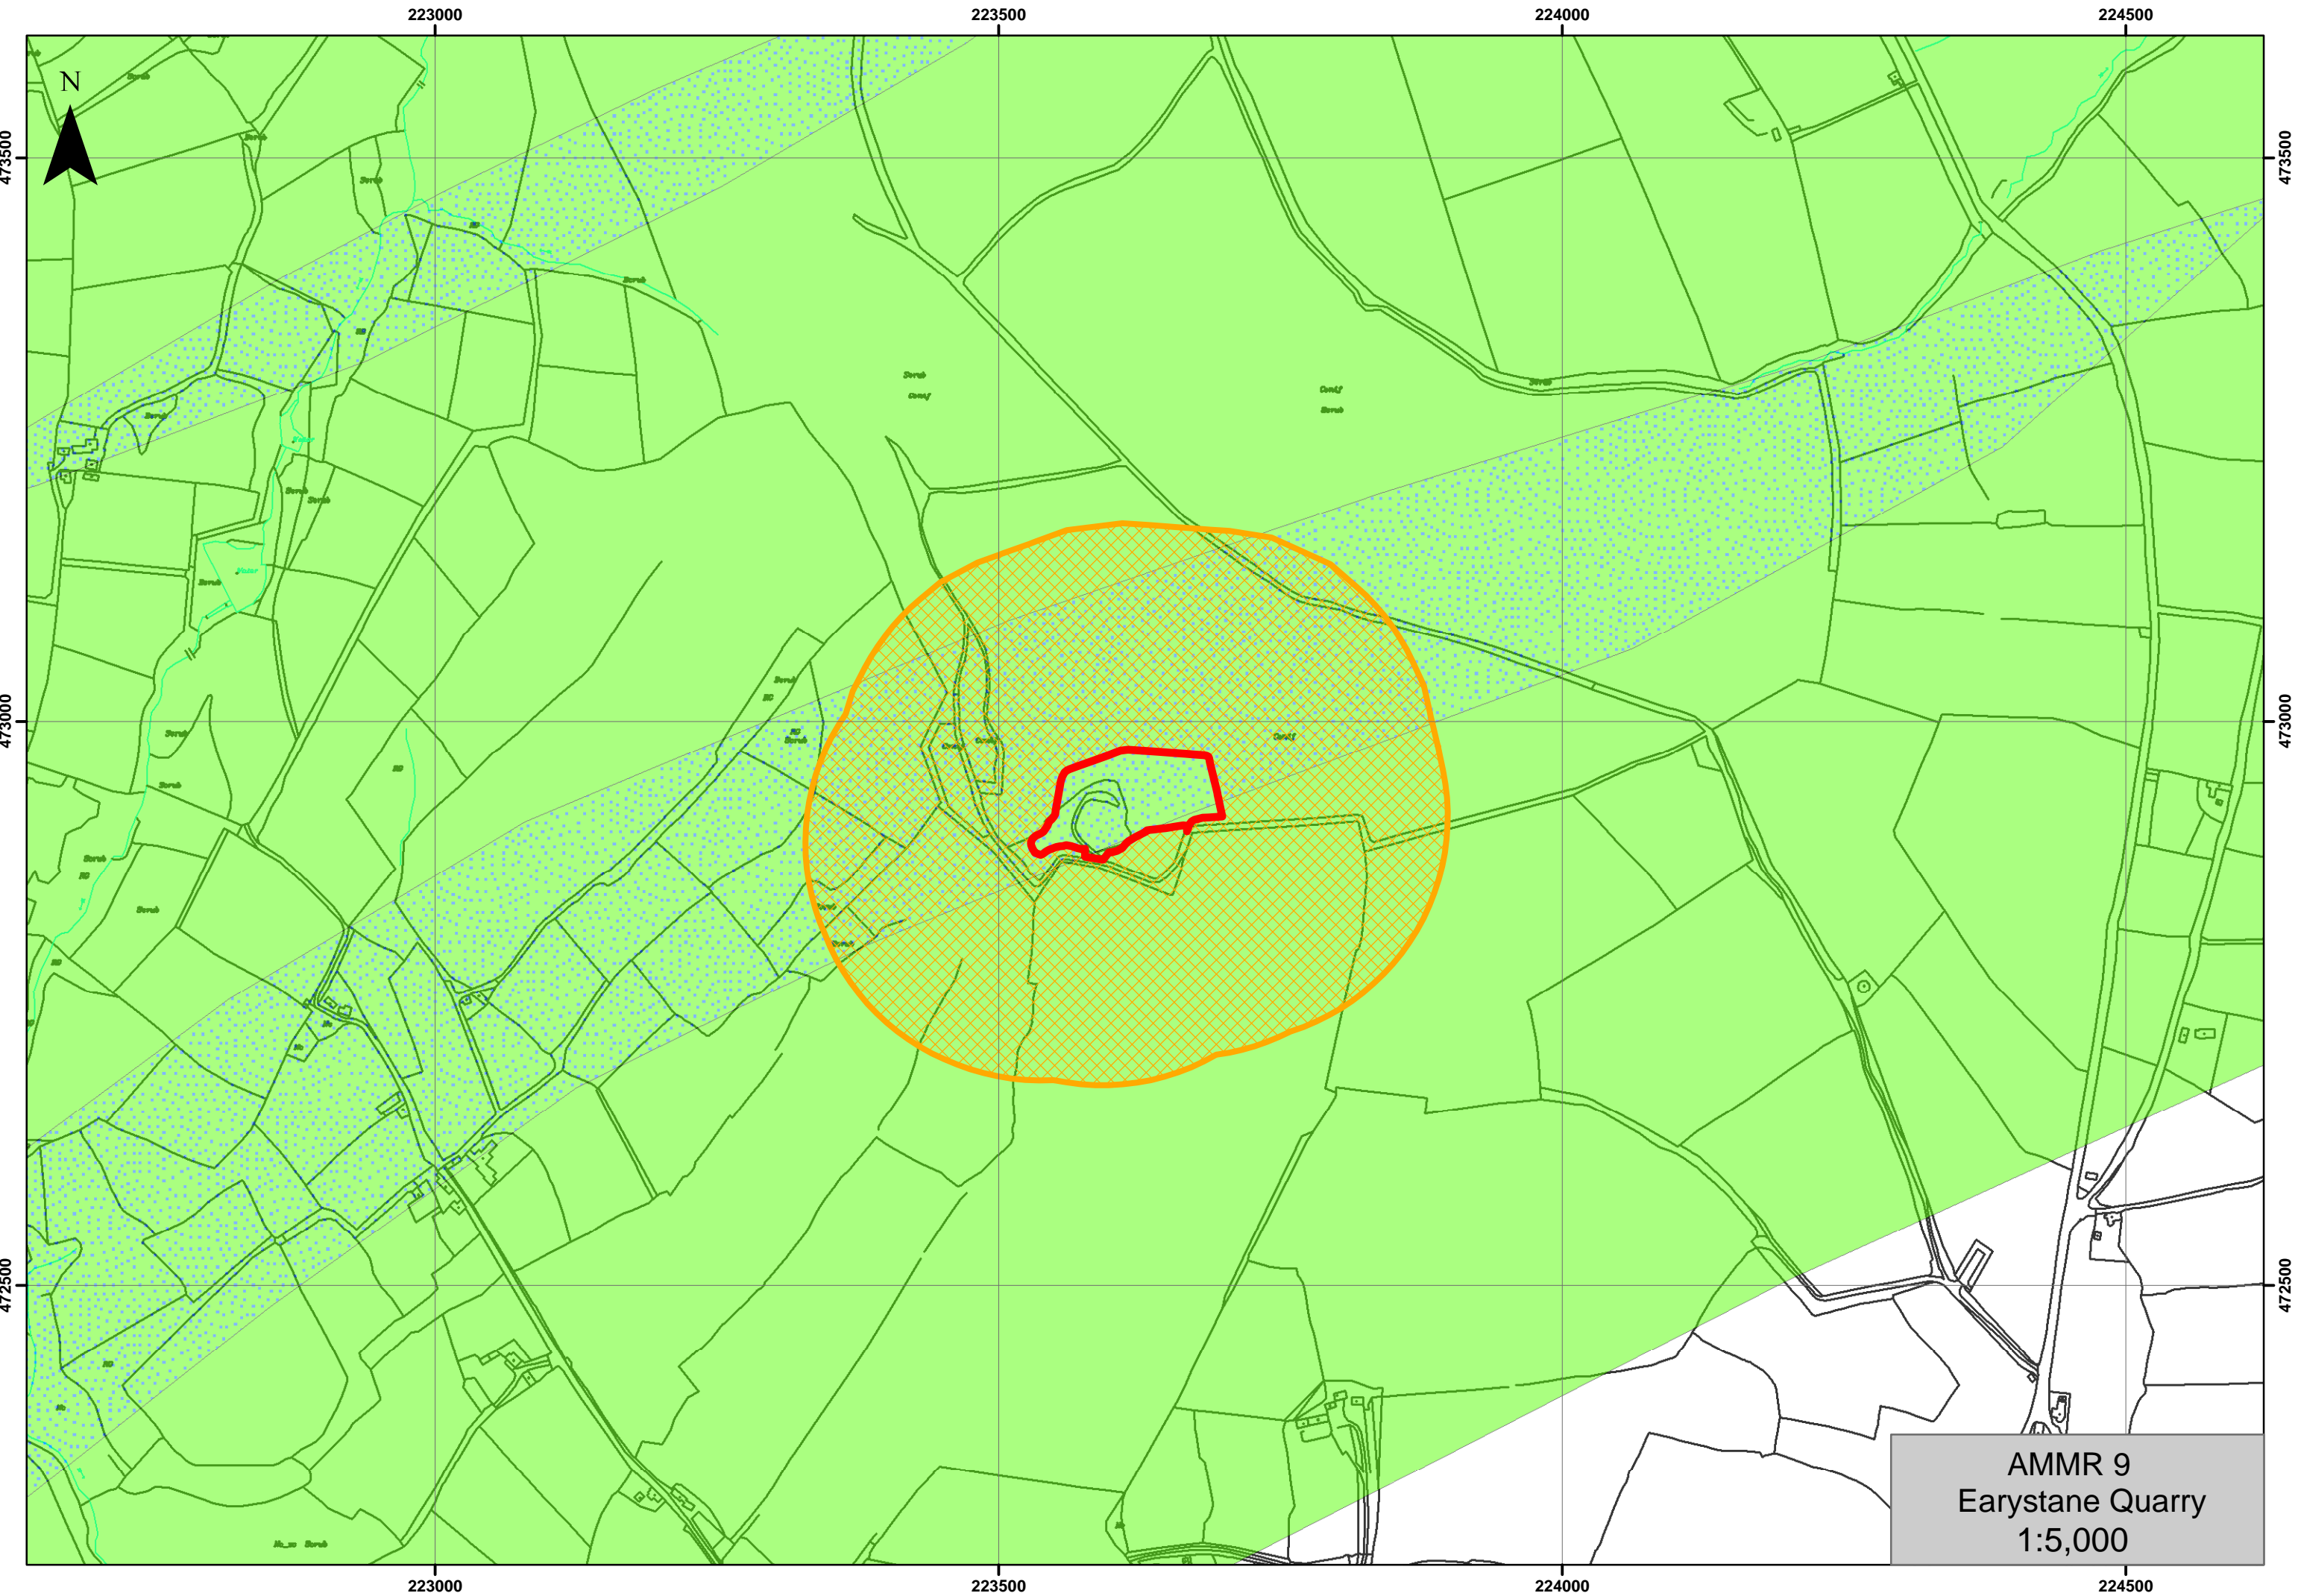

AMMR 2  
Point of Ayre Sand Pit  
1:10,000

236000

236500

237000

237500

501000

501000

500500

500500

236000

236500

237000

237500

AMMR 3  
Cronk-Y-Scotty Sand Pit  
1:5,000

AMMR 4  
Ballaharra Sand Pit  
1:5,000

AMMR 5  
Poortown Quarry  
1:5,000

476500

476500

228000

228500

229000

229500

AMMR 6  
 Stoney Mountain Quarry  
 1:5,000

AMMR 7  
Starch Mill Quarry  
1:5,000

47500  
47500  
47450

224000  
224000  
224000

224500  
224500  
224500

225000  
225000  
225000

225500  
225500  
225500

47500  
47500  
47450

AMMR 8  
Cringle Quarry  
1:5,000

AMMR 9  
Earystane Quarry  
1:5,000