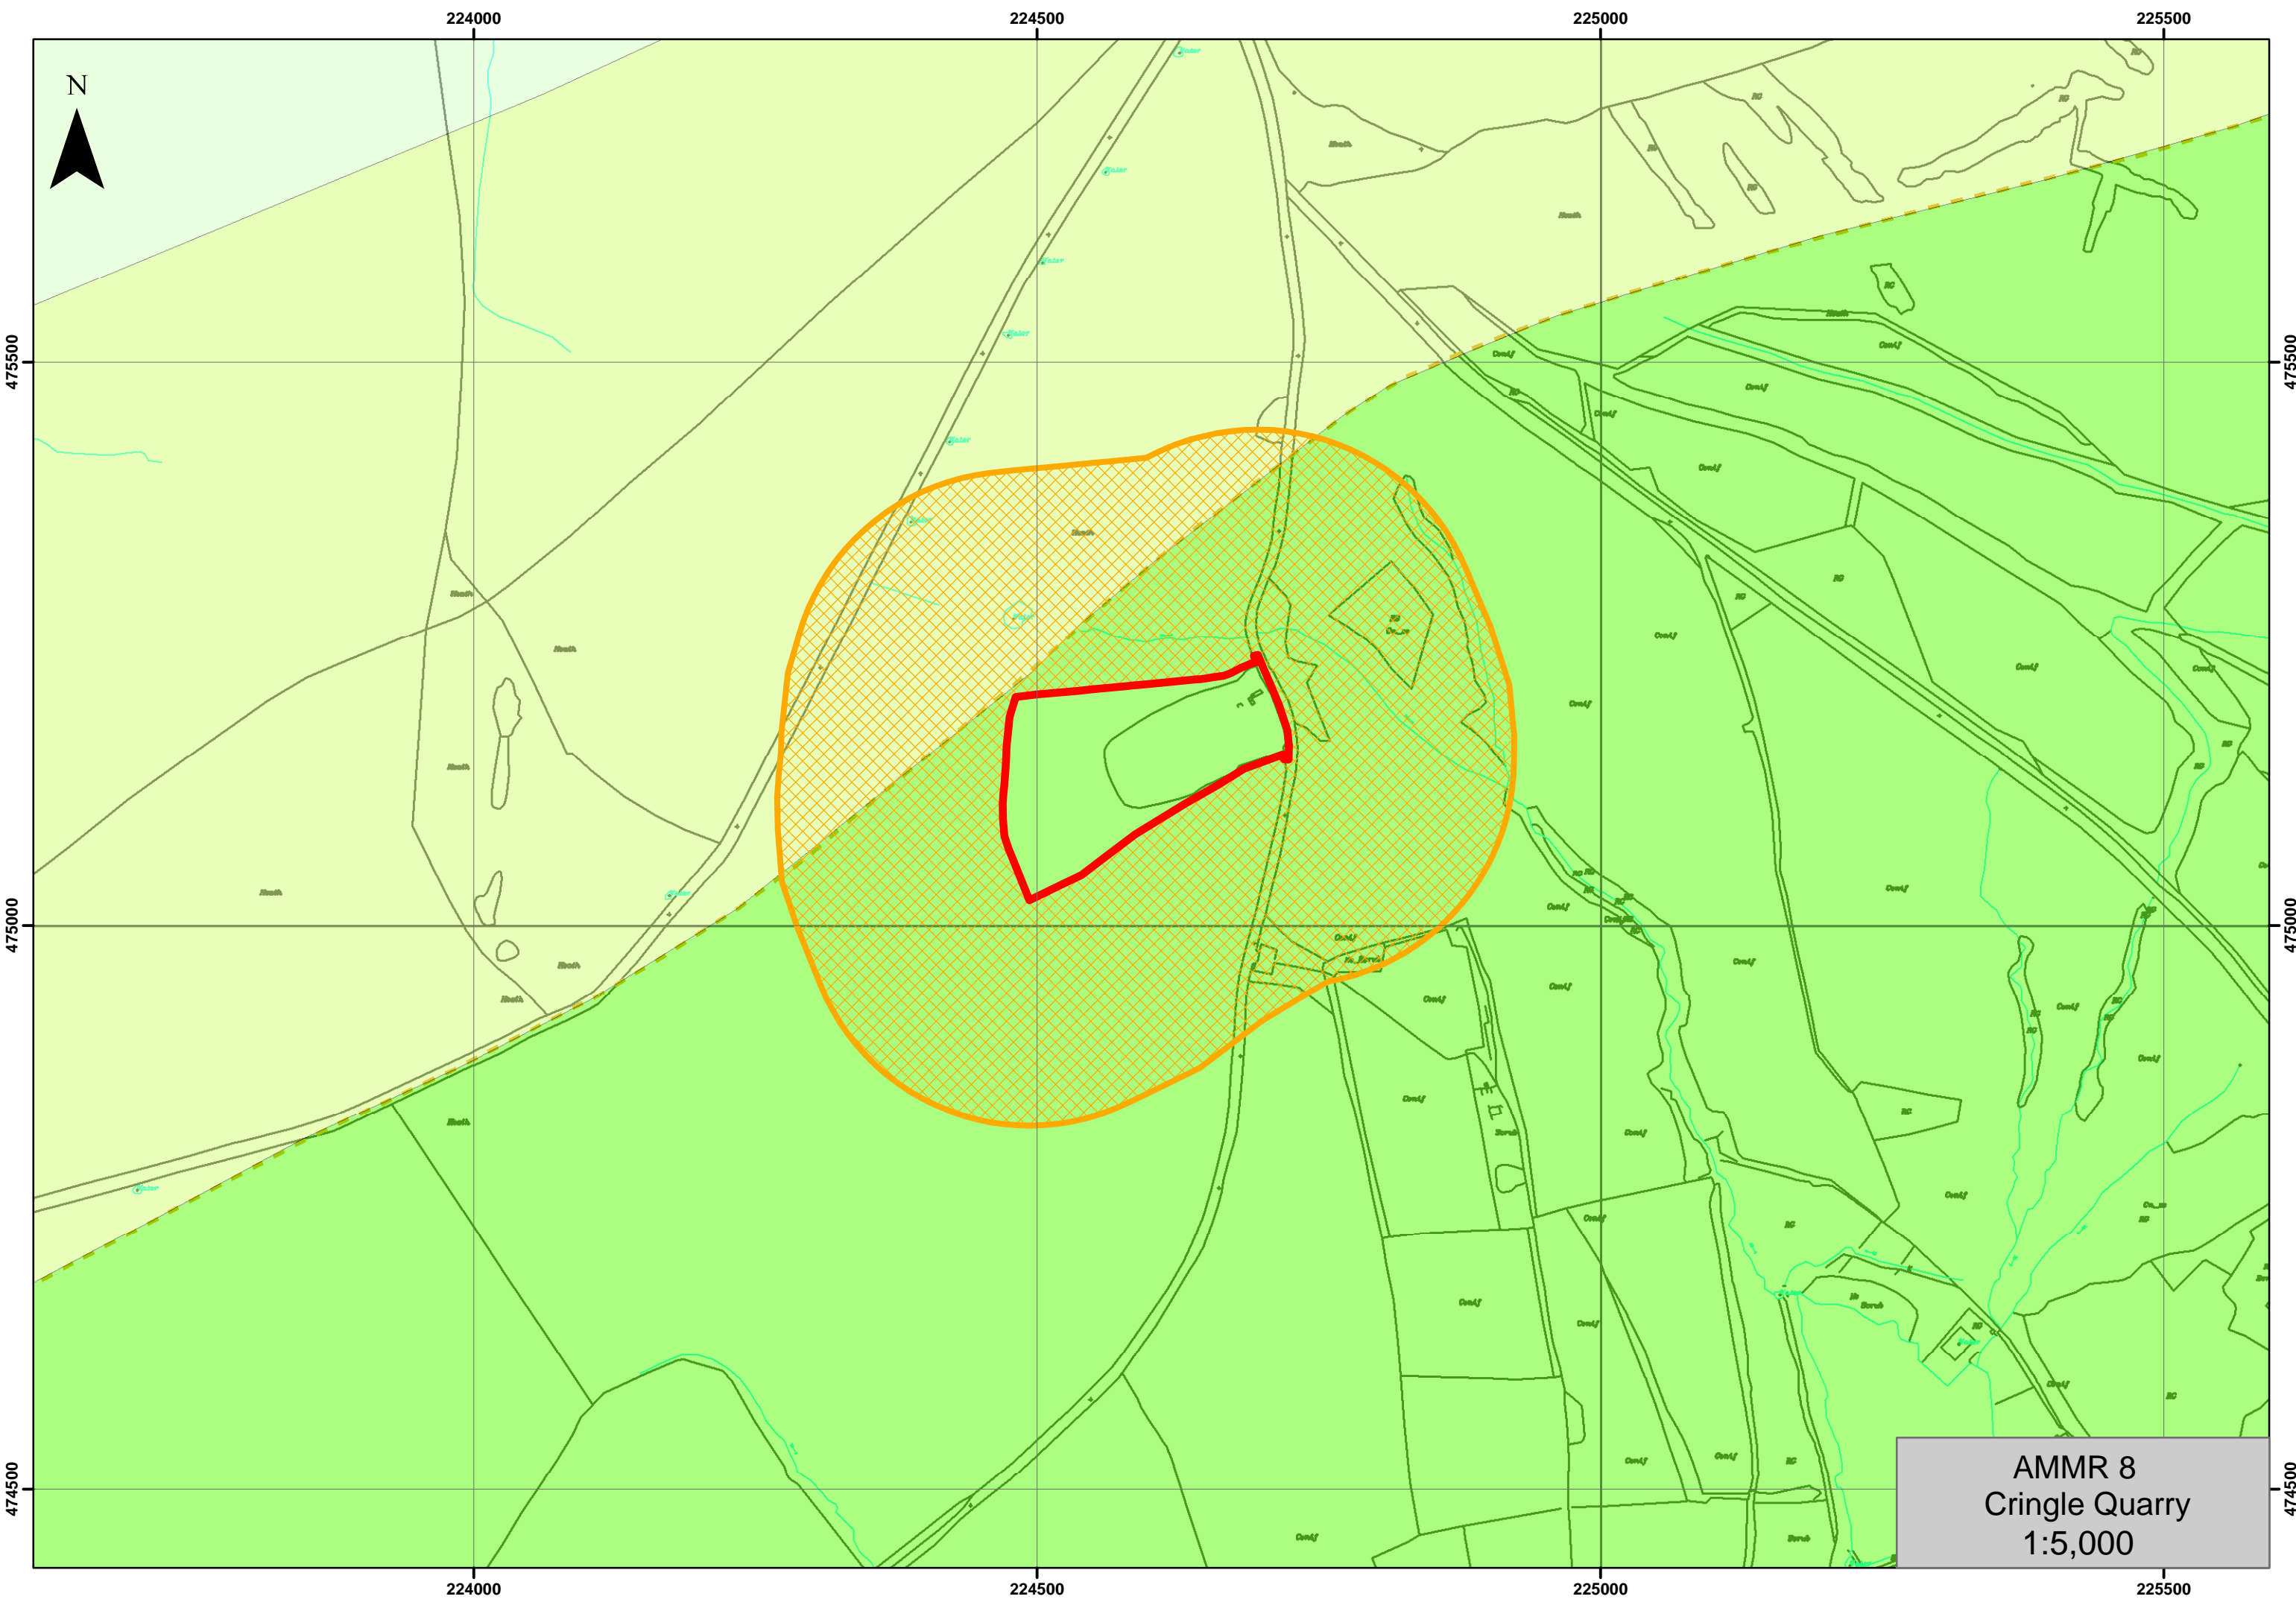

AMMR 2  
Point of Ayre Sand Pit  
1:10,000

236000

236500

237000

237500

501000

501000

500500

500500

236000

236500

237000

237500

AMMR 3  
Cronk-Y-Scotty Sand Pit  
1:5,000

AMMR 4  
Ballaharra Sand Pit  
1:5,000

AMMR 5  
Poortown Quarry  
1:5,000

476500

476500

228000

228500

229000

229500

AMMR 6  
 Stoney Mountain Quarry  
 1:5,000

AMMR 7  
Starch Mill Quarry  
1:5,000

47500  
47500  
47450

224000  
224000  
224000

224500  
224500  
224500

225000  
225000  
225000

225500  
225500  
225500

47500  
47500  
47450

AMMR 8  
Cringle Quarry  
1:5,000

AMMR 9  
Earystane Quarry  
1:5,000