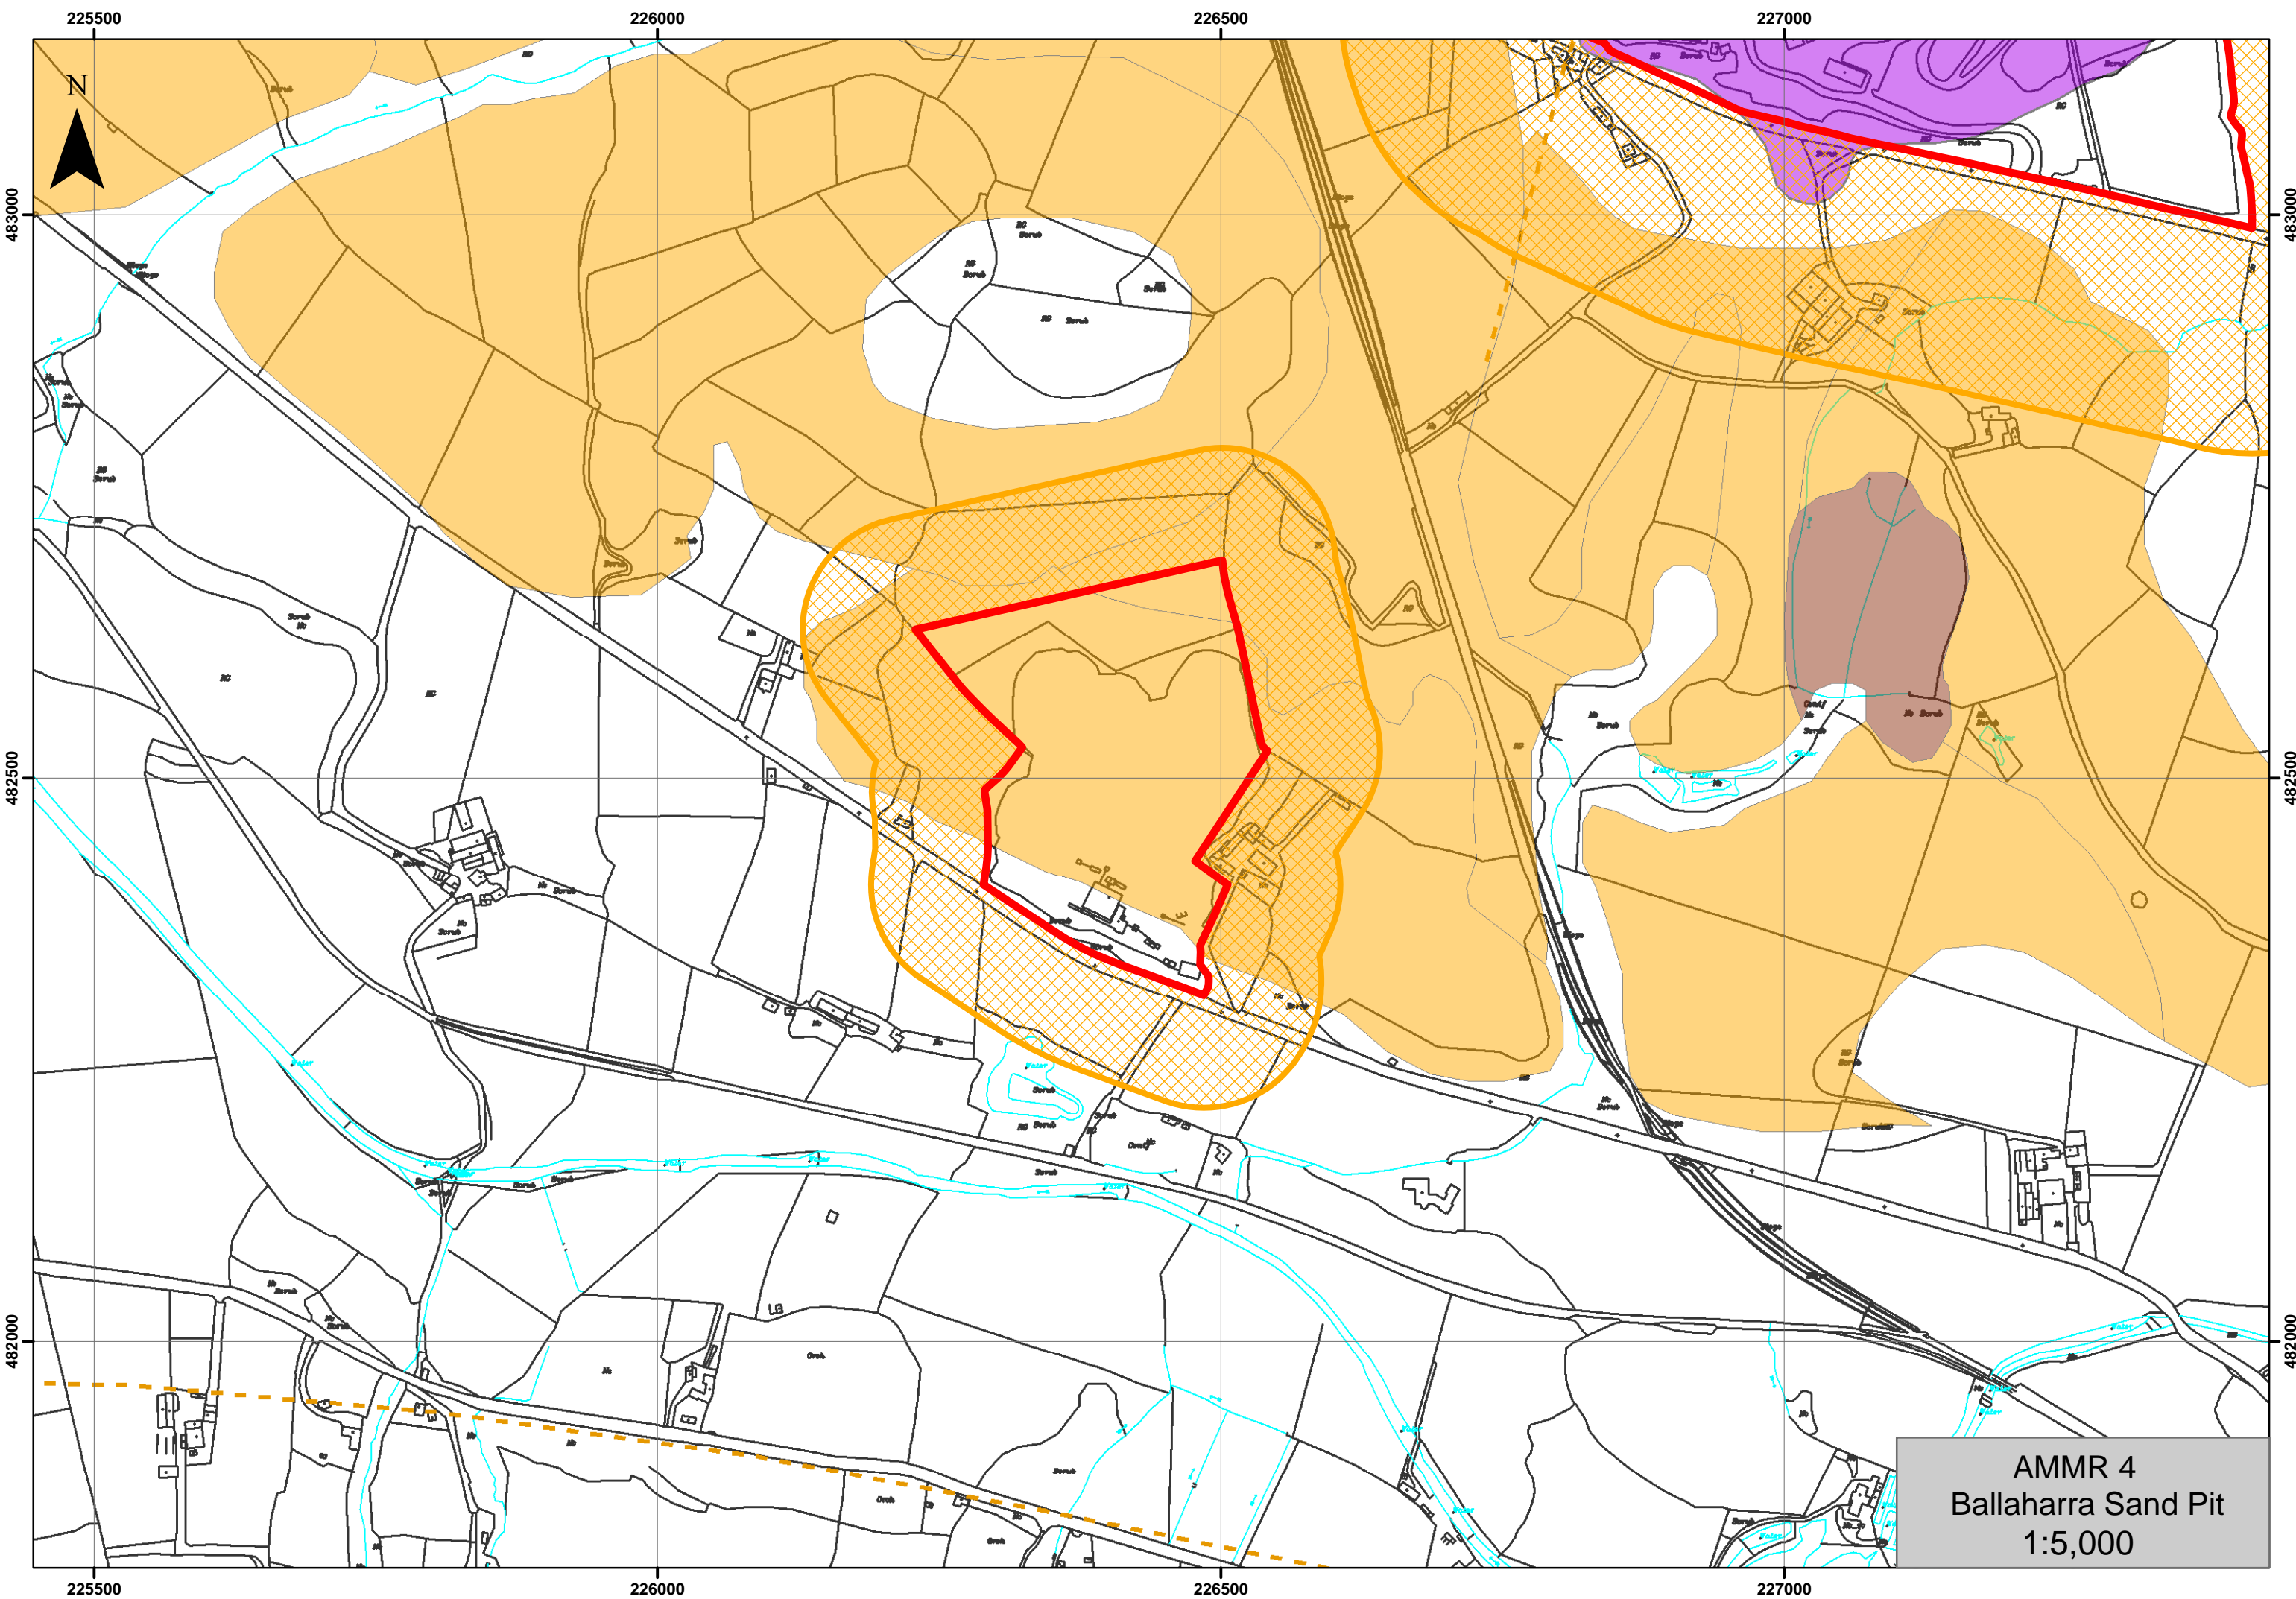

AMMR 2  
Point of Ayre Sand Pit  
1:10,000

236000

236500

237000

237500

501000

501000

500500

500500

236000

236500

237000

237500

AMMR 3  
Cronk-Y-Scotty Sand Pit  
1:5,000

AMMR 4  
Ballaharra Sand Pit  
1:5,000

AMMR 5  
Poortown Quarry  
1:5,000

228000

228500

229000

229500

477500

477500

477000

477000

476500

476500

228000

228500

229000

229500

AMMR 6  
 Stoney Mountain Quarry  
 1:5,000

AMMR 7  
Starch Mill Quarry  
1:5,000