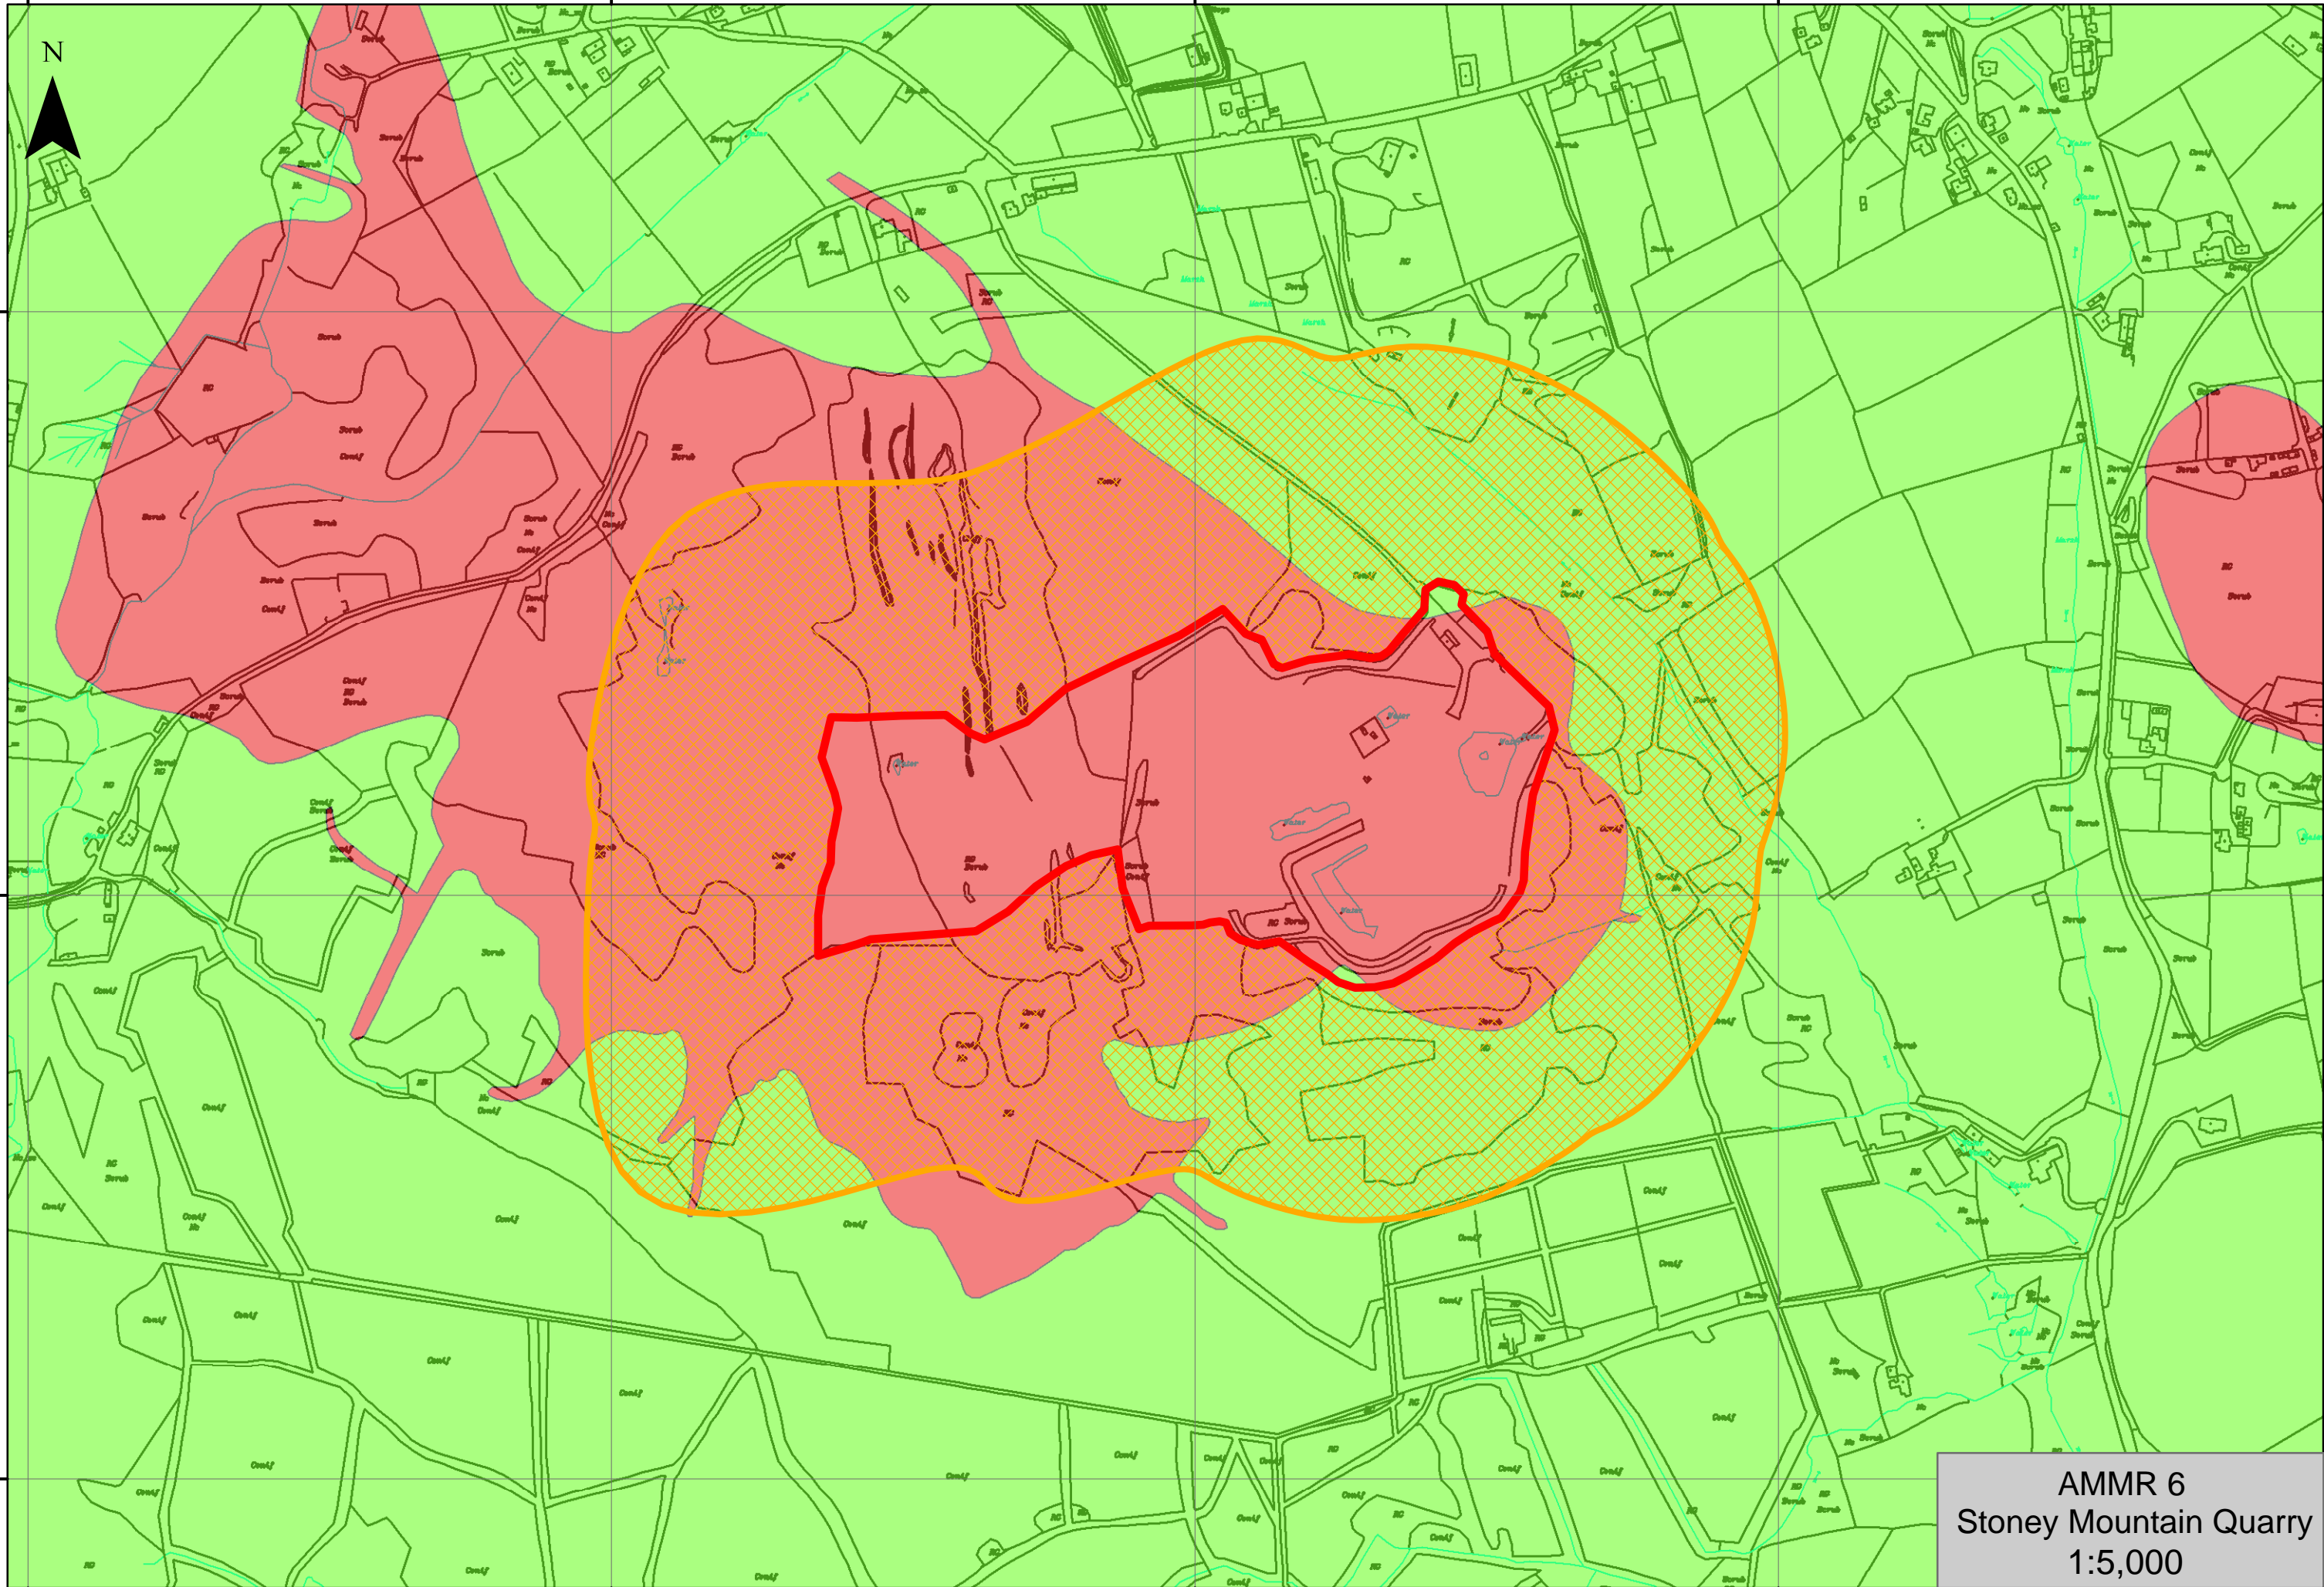

AMMR 2  
Point of Ayre Sand Pit  
1:10,000

236000

236500

237000

237500

501000

501000

500500

500500

236000

236500

237000

237500

AMMR 3  
Cronk-Y-Scotty Sand Pit  
1:5,000

AMMR 4  
Ballaharra Sand Pit  
1:5,000

AMMR 5  
Poortown Quarry  
1:5,000

476500

476500

228000

228500

229000

229500

AMMR 6  
 Stoney Mountain Quarry  
 1:5,000

AMMR 7  
Starch Mill Quarry  
1:5,000

47500  
47500  
47450

224000  
224000  
224000

224500  
224500  
224500

225000  
225000  
225000

225500  
225500  
225500

47500  
47500  
47450

AMMR 8  
Cringle Quarry  
1:5,000

AMMR 9  
Earystane Quarry  
1:5,000