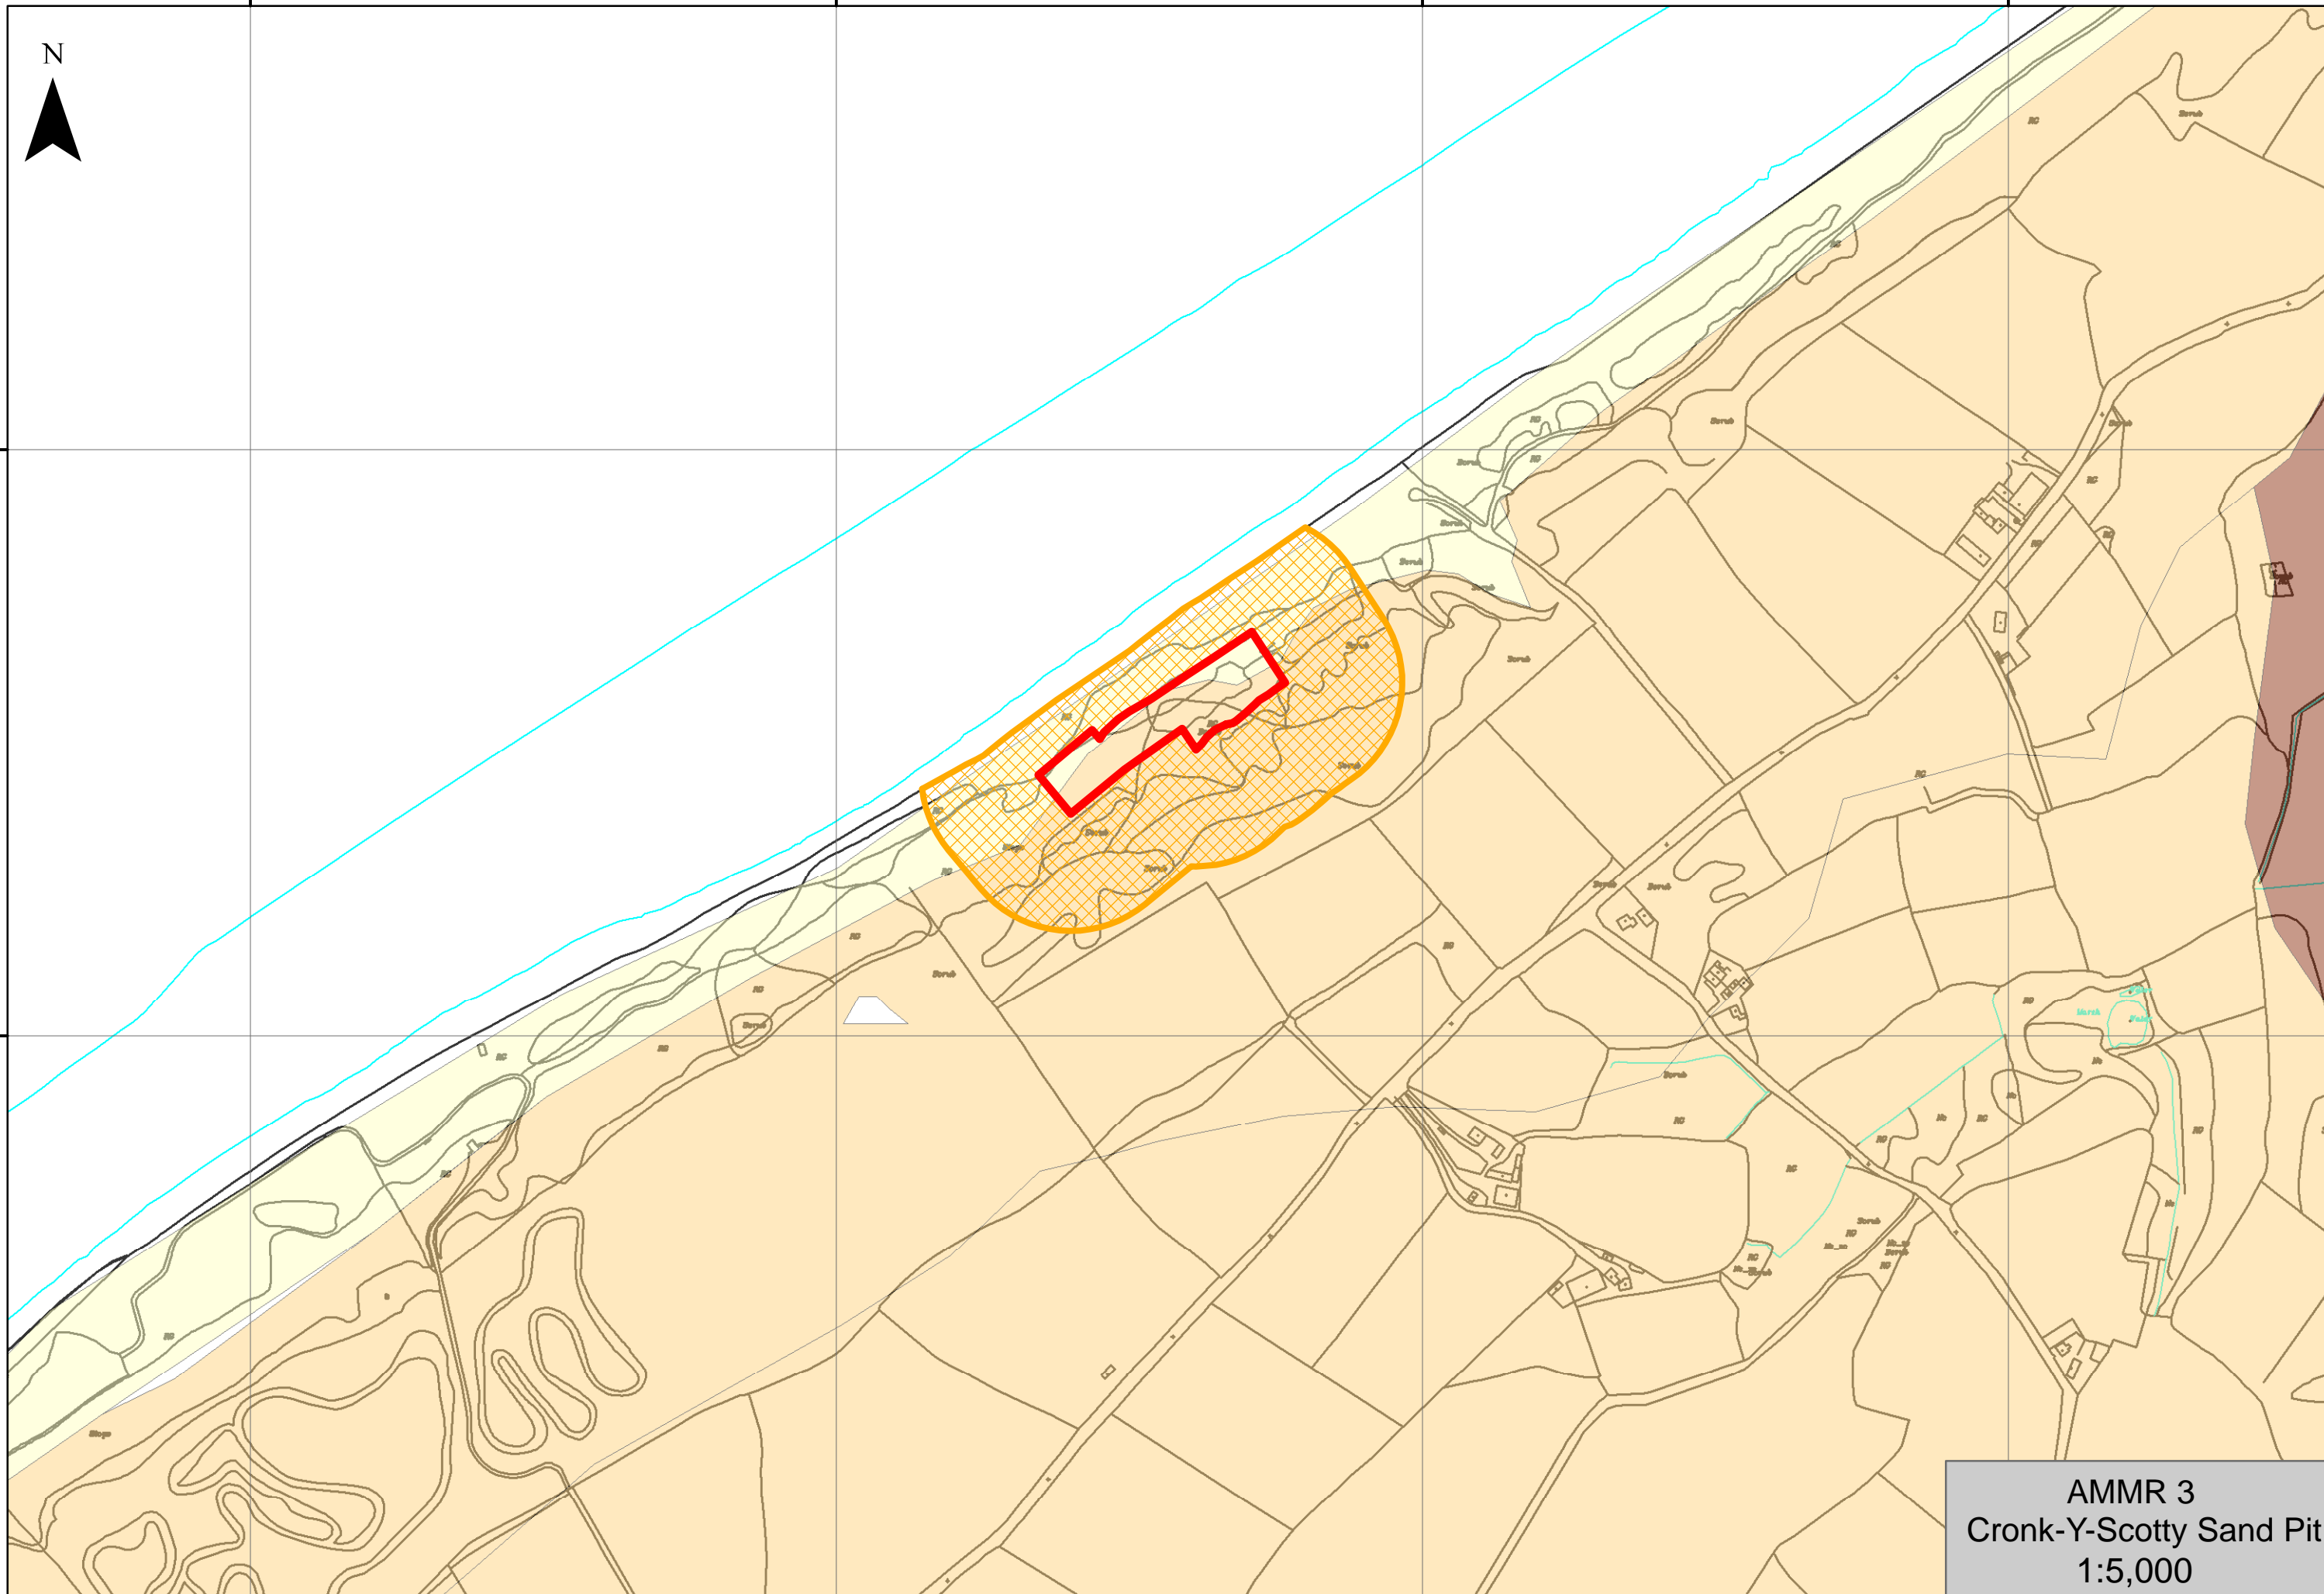

AMMR 2  
Point of Ayre Sand Pit  
1:10,000

236000

236500

237000

237500

501000

501000

500500

500500

236000

236500

237000

237500

AMMR 3  
Cronk-Y-Scotty Sand Pit  
1:5,000

AMMR 4  
Ballaharra Sand Pit  
1:5,000

AMMR 5  
Poortown Quarry  
1:5,000

228000

228500

229000

229500

477500

477500

477000

477000

476500

476500

228000

228500

229000

229500

AMMR 6  
 Stoney Mountain Quarry  
 1:5,000

AMMR 7  
Starch Mill Quarry  
1:5,000