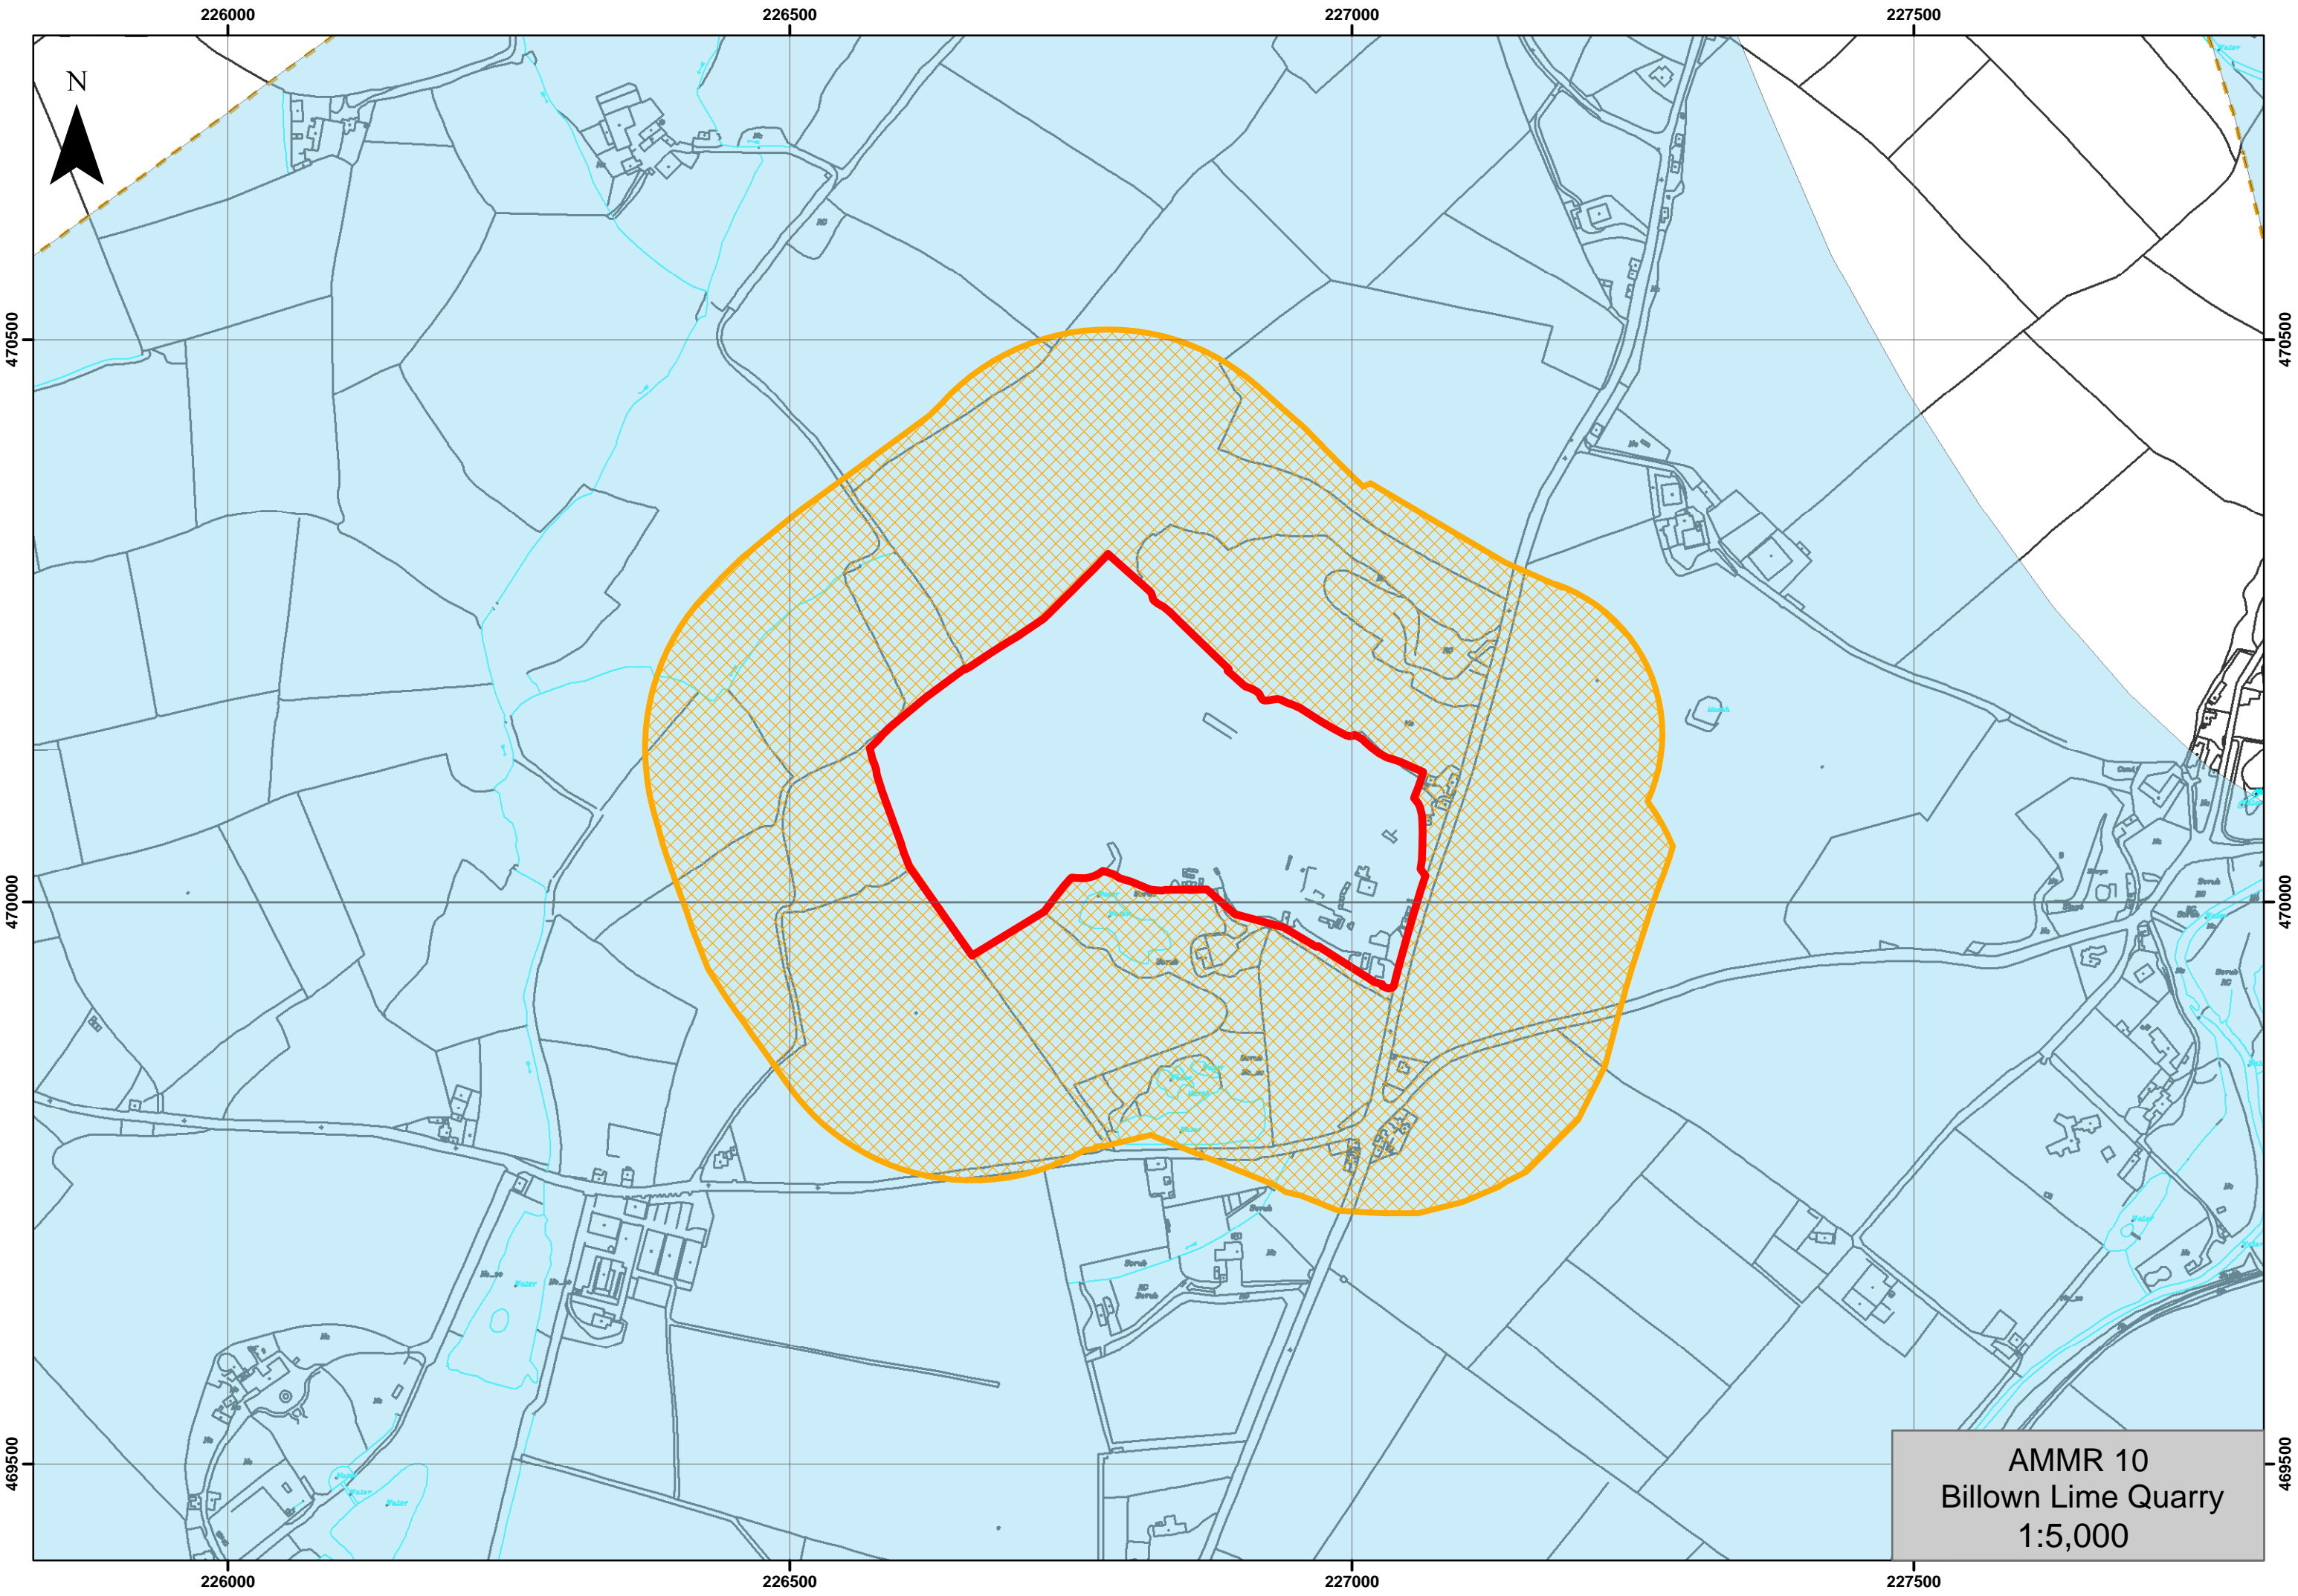

AMMR 2  
Point of Ayre Sand Pit  
1:10,000

236000

236500

237000

237500

501000

501000

500500

500500

236000

236500

237000

237500

AMMR 3  
Cronk-Y-Scotty Sand Pit  
1:5,000

AMMR 4  
Ballaharra Sand Pit  
1:5,000

AMMR 5  
Poortown Quarry  
1:5,000

476500

476500

228000

228500

229000

229500

AMMR 6  
 Stoney Mountain Quarry  
 1:5,000

AMMR 7  
Starch Mill Quarry  
1:5,000

47500  
47500  
47450

224000  
224000  
224000

224500  
224500  
224500

225000  
225000  
225000

225500  
225500  
225500

47500  
47500  
47450

AMMR 8  
Cringle Quarry  
1:5,000

AMMR 9  
Earystane Quarry  
1:5,000